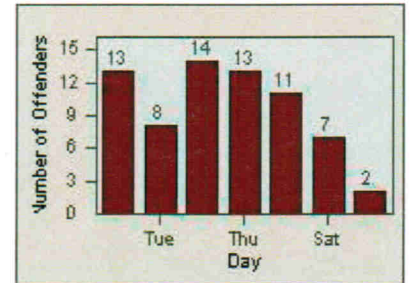

Redflex Redlight Offender Statistics

CONTRACT: Napa   LOCATION: NPA-SOIM-01 Soscol Ave
DATE FROM: 01-Sep-2012   DATE TO: 30-Sep-2012

LANE 1

LANE 2

LANE 3