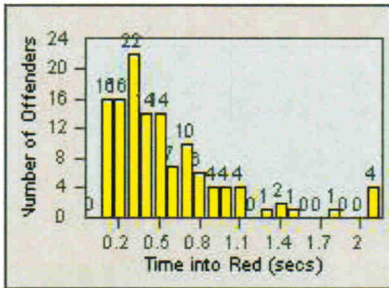

Redflex Redlight Offender Statistics

CONTRACT: Napa   LOCATION: NPA-SOIM-01 Soscol Ave
DATE FROM: 01-Sep-2012   DATE TO: 30-Sep-2012

LANE 4