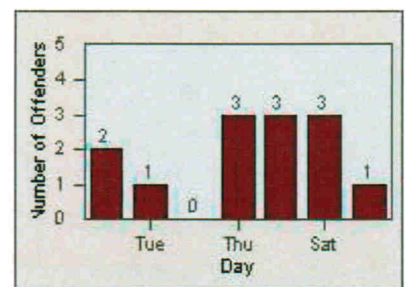

CONTRACT: Napa

LOCATION: NPA-BRTR-01 Big Ranch Rd and Trancas Ave

DATE FROM: 01-Sep-2012

DATE TO: 30-Sep-2012

LANE 1

LANE 2

LANE 3

Redflex Redlight Offender Statistics

CONTRACT: Napa

LOCATION: NPA-BRTR-01 Big Ranch Rd and Trancas Ave

DATE FROM: 01-Sep-2012

DATE TO: 30-Sep-2012

LANE 4

LANE TOTAL

Redflex Redlight Offender Statistics

CONTRACT: Napa LOCATION: NPA-1212-01 Hwy 29
 DATE FROM: 01-Sep-2012 DATE TO: 30-Sep-2012