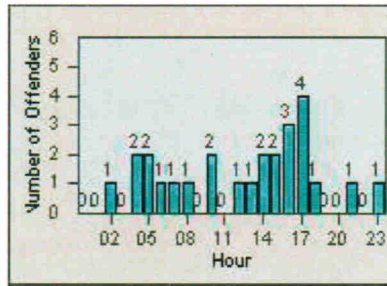

Redflex Redlight Offender Statistics

CONTRACT: Napa

LOCATION: NPA-JEFI-01 Jefferson St and First St

DATE FROM: 01-Sep-2012

DATE TO: 30-Sep-2012

LANE 4

LANE TOTAL

Redflex Redlight Offender Statistics

CONTRACT: Napa

LOCATION: NPA-BRTR-01 Big Ranch Rd and Trancas Ave

DATE FROM: 01-Sep-2012

DATE TO: 30-Sep-2012

LANE 1

LANE 2

LANE 3

Redflex Redlight Offender Statistics