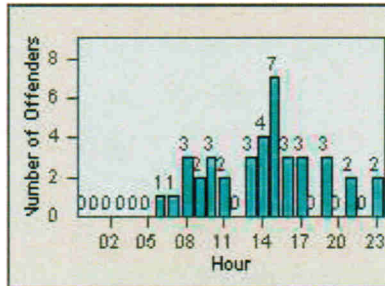

Redflex Redlight Offender Statistics

CONTRACT: Napa

LOCATION: NPA-JEFI-01 Jefferson St and First St

DATE FROM: 01-Sep-2012

DATE TO: 30-Sep-2012

LANE 1

LANE 2

LANE 3

Redflex Redlight Offender Statistics

CONTRACT: Napa

LOCATION: NPA-JEFI-01 Jefferson St and First St

DATE FROM: 01-Sep-2012

DATE TO: 30-Sep-2012

LANE 4

LANE TOTAL

Redflex Redlight Offender Statistics