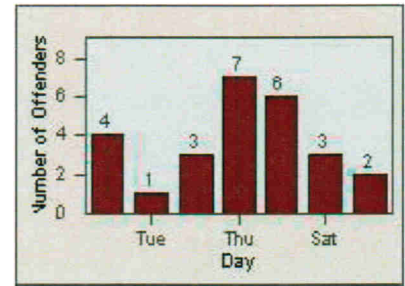

Redflex Redlight Offender Statistics

CONTRACT: Napa

LOCATION: NPA-JEFI-01 Jefferson St and First St

DATE FROM: 01-Sep-2012

DATE TO: 30-Sep-2012

LANE 4

LANE TOTAL

Redflex Redlight Offender Statistics

CONTRACT: Napa

LOCATION: NPA-BRTR-01 Big Ranch Rd and Trancas Ave

DATE FROM: 01-Sep-2012

DATE TO: 30-Sep-2012

LANE 1

LANE 2

LANE 3

Redflex Redlight Offender Statistics

CONTRACT: Napa

LOCATION: NPA-BRTR-01 Big Ranch Rd and Trancas Ave

DATE FROM: 01-Sep-2012

DATE TO: 30-Sep-2012

LANE 4

LANE TOTAL

Redflex Redlight Offender Statistics

CONTRACT: Napa LOCATION: NPA-1212-01 Hwy 29
 DATE FROM: 01-Sep-2012 DATE TO: 30-Sep-2012