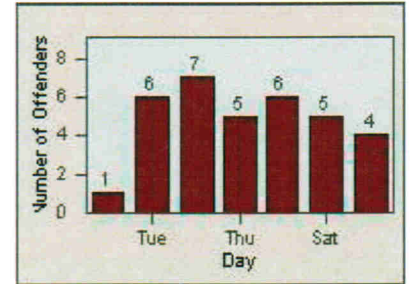

Redflex Redlight Offender Statistics

CONTRACT: Napa   LOCATION: NPA-SOIM-01 Soscol Ave
DATE FROM: 01-Sep-2012   DATE TO: 30-Sep-2012

LANE 1