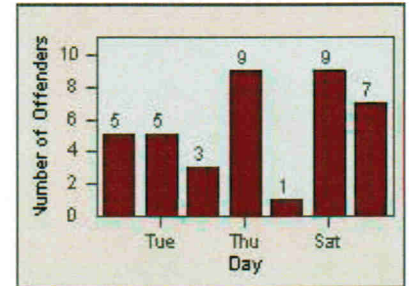

Redflex Redlight Offender Statistics

CONTRACT: Napa

LOCATION: NPA-JEFI-01 Jefferson St and First St

DATE FROM: 01-Sep-2012

DATE TO: 30-Sep-2012

LANE 1

LANE 2

LANE 3

Redflex Redlight Offender Statistics

CONTRACT: Napa

LOCATION: NPA-JEFI-01 Jefferson St and First St

DATE FROM: 01-Sep-2012

DATE TO: 30-Sep-2012

LANE 4

LANE TOTAL

Redflex Redlight Offender Statistics