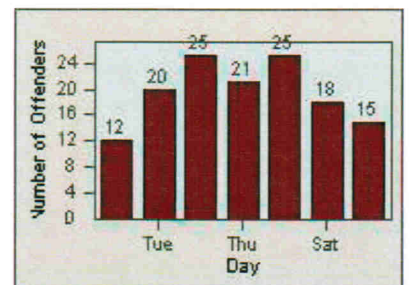

CONTRACT: Napa LOCATION: NPA-SOIM-01 Soscol Ave
 DATE FROM: 01-Sep-2012 DATE TO: 30-Sep-2012

LANE 1

LANE 2

LANE 3

Redflex Redlight Offender Statistics

CONTRACT: Napa LOCATION: NPA-SOIM-01 Soscol Ave
 DATE FROM: 01-Sep-2012 DATE TO: 30-Sep-2012