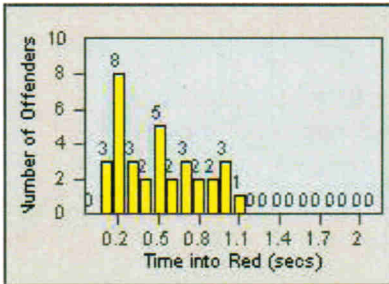

Redflex Redlight Offender Statistics

CONTRACT: Napa   LOCATION: NPA-SOIM-01 Soscol Ave
DATE FROM: 01-Sep-2012   DATE TO: 30-Sep-2012

LANE 1