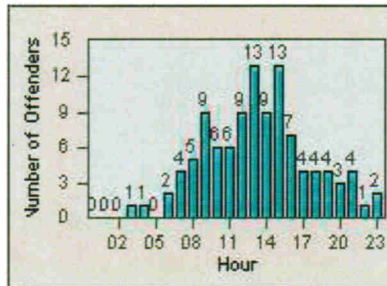

Redflex Redlight Offender Statistics

CONTRACT: Napa

LOCATION: NPA-JEFI-01 Jefferson St and First St

DATE FROM: 01-Sep-2012

DATE TO: 30-Sep-2012

LANE 4

LANE TOTAL

Redflex Redlight Offender Statistics