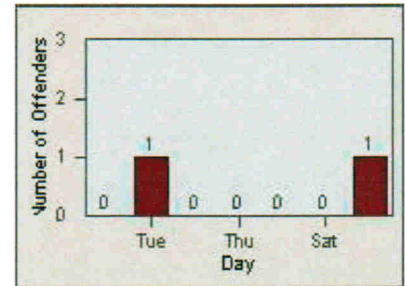

Redflex Redlight Offender Statistics

CONTRACT: Napa

LOCATION: NPA-BRTR-01 Big Ranch Rd and Trancas Ave

DATE FROM: 01-Sep-2012

DATE TO: 30-Sep-2012

LANE 1