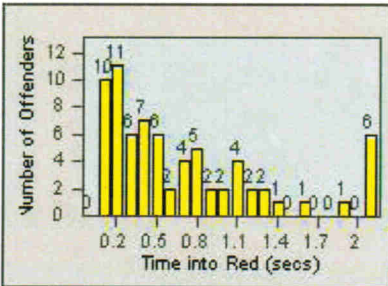

LANE 1

LANE 2

LANE 3

Redflex Redlight Offender Statistics

CONTRACT: Napa LOCATION: NPA-1212-01 Hwy 29
 DATE FROM: 01-Sep-2012 DATE TO: 30-Sep-2012

LANE 4

LANE TOTAL

Redflex Redlight Offender Statistics