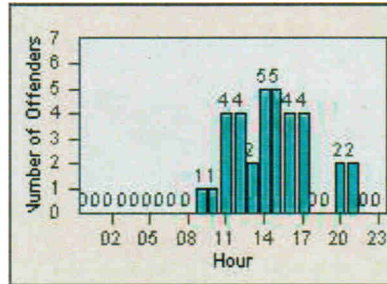

Redflex Redlight Offender Statistics

CONTRACT: Napa   LOCATION: NPA-SOIM-01 Soscol Ave
DATE FROM: 01-Sep-2012   DATE TO: 30-Sep-2012

LANE 1