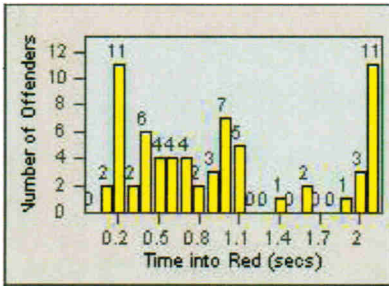

Redflex Redlight Offender Statistics

CONTRACT: Napa

LOCATION: NPA-JEFI-01 Jefferson St and First St

DATE FROM: 01-Sep-2012

DATE TO: 30-Sep-2012

LANE 1

LANE 2

LANE 3

Redflex Redlight Offender Statistics

CONTRACT: Napa

LOCATION: NPA-JEFI-01 Jefferson St and First St

DATE FROM: 01-Sep-2012

DATE TO: 30-Sep-2012

LANE 4

LANE TOTAL

Redflex Redlight Offender Statistics