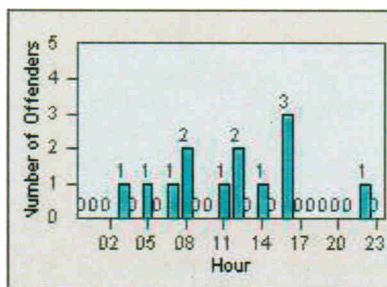

CONTRACT: Napa

LOCATION: NPA-BRTR-01 Big Ranch Rd and Trancas Ave

DATE FROM: 01-Sep-2012

DATE TO: 30-Sep-2012

LANE 1

LANE 2

LANE 3

Redflex Redlight Offender Statistics