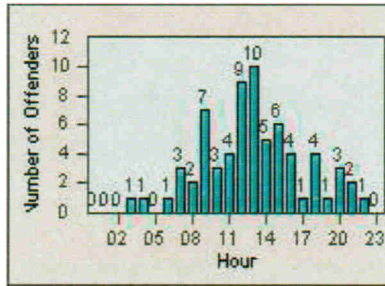

Redflex Redlight Offender Statistics

CONTRACT: Napa

LOCATION: NPA-JEFI-01 Jefferson St and First St

DATE FROM: 01-Sep-2012

DATE TO: 30-Sep-2012

LANE 1

LANE 2

LANE 3

Redflex Redlight Offender Statistics

CONTRACT: Napa

LOCATION: NPA-JEFI-01 Jefferson St and First St

DATE FROM: 01-Sep-2012

DATE TO: 30-Sep-2012

LANE 4

LANE TOTAL

Redflex Redlight Offender Statistics