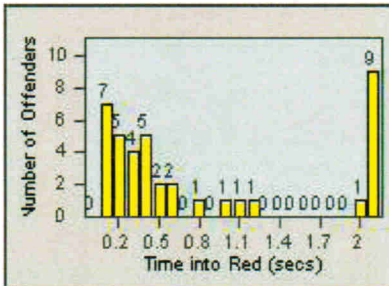

Redflex Redlight Offender Statistics

CONTRACT: Napa

LOCATION: NPA-JEFI-01 Jefferson St and First St

DATE FROM: 01-Sep-2012

DATE TO: 30-Sep-2012

LANE 1

LANE 2

LANE 3

Redflex Redlight Offender Statistics

CONTRACT: Napa

LOCATION: NPA-JEFI-01 Jefferson St and First St

DATE FROM: 01-Sep-2012

DATE TO: 30-Sep-2012

LANE 4

LANE TOTAL

Redflex Redlight Offender Statistics