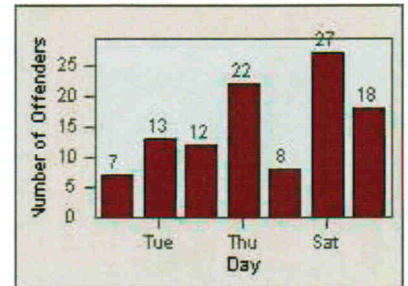

Redflex Redlight Offender Statistics

CONTRACT: Napa

LOCATION: NPA-JEFI-01 Jefferson St and First St

DATE FROM: 01-Sep-2012

DATE TO: 30-Sep-2012

LANE 4

LANE TOTAL

Redflex Redlight Offender Statistics