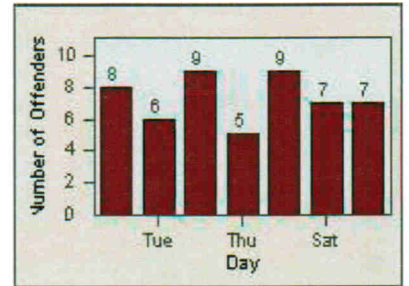

Redflex Redlight Offender Statistics

CONTRACT: Napa   LOCATION: NPA-1212-01 Hwy 29
DATE FROM: 01-Sep-2012   DATE TO: 30-Sep-2012

LANE 1