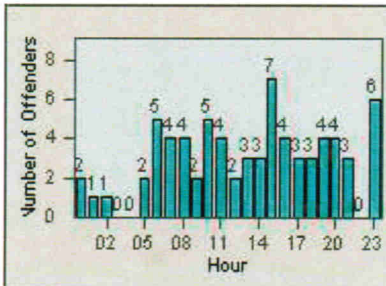

LANE 1

LANE 2

LANE 3

Redflex Redlight Offender Statistics

CONTRACT: Napa LOCATION: NPA-1212-01 Hwy 29
 DATE FROM: 01-Sep-2012 DATE TO: 30-Sep-2012

LANE 4

LANE TOTAL

Redflex Redlight Offender Statistics