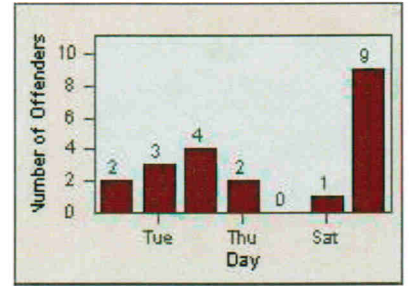

Redflex Redlight Offender Statistics

CONTRACT: Napa   LOCATION: NPA-1212-01 Hwy 29
DATE FROM: 01-Sep-2012   DATE TO: 30-Sep-2012

LANE 1

LANE 2

LANE 3