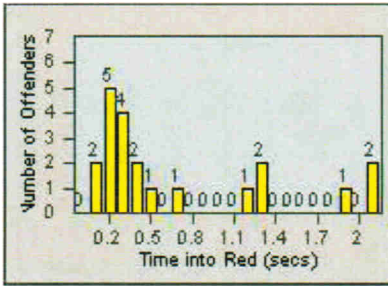

Redflex Redlight Offender Statistics

CONTRACT: Napa   LOCATION: NPA-1212-01 Hwy 29
DATE FROM: 01-Sep-2012   DATE TO: 30-Sep-2012

LANE 1

LANE 2

LANE 3