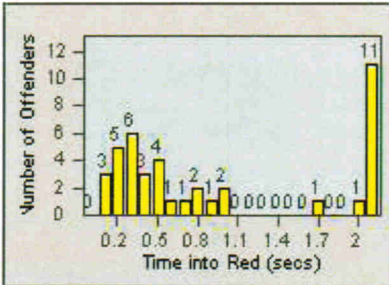

CONTRACT: Napa

LOCATION: NPA-BRTR-01 Big Ranch Rd and Trancas Ave

DATE FROM: 01-Sep-2012

DATE TO: 30-Sep-2012

LANE 4

LANE TOTAL

Redflex Redlight Offender Statistics

CONTRACT: Napa LOCATION: NPA-1212-01 Hwy 29
 DATE FROM: 01-Sep-2012 DATE TO: 30-Sep-2012