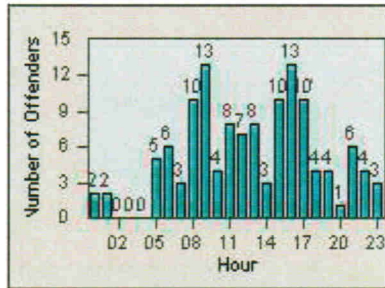

Redflex Redlight Offender Statistics

CONTRACT: Napa   LOCATION: NPA-SOIM-01 Soscol Ave
DATE FROM: 01-Sep-2012   DATE TO: 30-Sep-2012

LANE 4