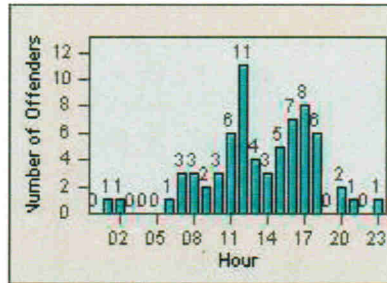

Redflex Redlight Offender Statistics

CONTRACT: Napa   LOCATION: NPA-SOIM-01 Soscol Ave
DATE FROM: 01-Sep-2012   DATE TO: 30-Sep-2012

LANE 1

LANE 2

LANE 3