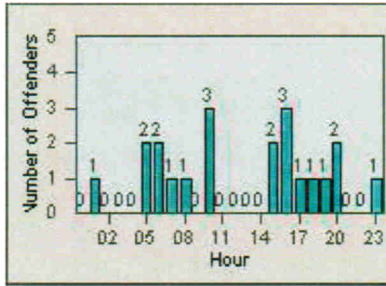

CONTRACT: Napa

LOCATION: NPA-BRTR-01 Big Ranch Rd and Trancas Ave

DATE FROM: 01-Sep-2012

DATE TO: 30-Sep-2012

LANE 4

LANE TOTAL

Redflex Redlight Offender Statistics

CONTRACT: Napa LOCATION: NPA-1212-01 Hwy 29
 DATE FROM: 01-Sep-2012 DATE TO: 30-Sep-2012

LANE 1

LANE 2

LANE 3

Redflex Redlight Offender Statistics

CONTRACT: Napa LOCATION: NPA-1212-01 Hwy 29
 DATE FROM: 01-Sep-2012 DATE TO: 30-Sep-2012

LANE 4

LANE TOTAL

Redflex Redlight Offender Statistics