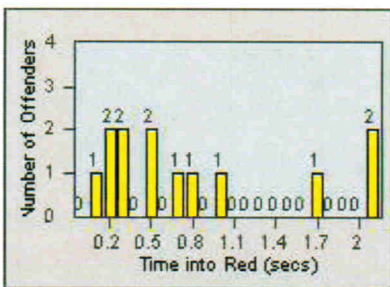

Redflex Redlight Offender Statistics

CONTRACT: Napa

LOCATION: NPA-JEFI-01 Jefferson St and First St

DATE FROM: 01-Sep-2012

DATE TO: 30-Sep-2012

LANE 4

LANE TOTAL

Redflex Redlight Offender Statistics

CONTRACT: Napa

LOCATION: NPA-BRTR-01 Big Ranch Rd and Trancas Ave

DATE FROM: 01-Sep-2012

DATE TO: 30-Sep-2012

LANE 1

LANE 2

LANE 3

Redflex Redlight Offender Statistics