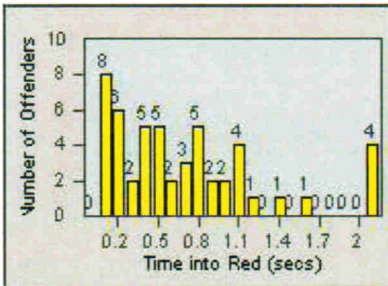

CONTRACT: Napa

LOCATION: NPA-BRTR-01 Big Ranch Rd and Trancas Ave

DATE FROM: 01-Sep-2012

DATE TO: 30-Sep-2012

LANE 4

LANE TOTAL

Redflex Redlight Offender Statistics

CONTRACT: Napa LOCATION: NPA-1212-01 Hwy 29
 DATE FROM: 01-Sep-2012 DATE TO: 30-Sep-2012

LANE 1

LANE 2

LANE 3

Redflex Redlight Offender Statistics

CONTRACT: Napa LOCATION: NPA-1212-01 Hwy 29
 DATE FROM: 01-Sep-2012 DATE TO: 30-Sep-2012

LANE 4

LANE TOTAL

Redflex Redlight Offender Statistics