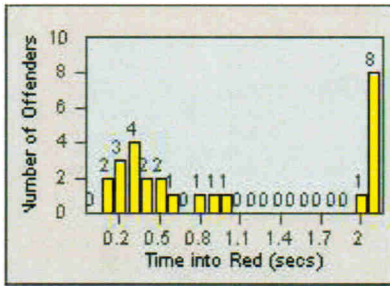

CONTRACT: Napa

LOCATION: NPA-BRTR-01 Big Ranch Rd and Trancas Ave

DATE FROM: 01-Sep-2012

DATE TO: 30-Sep-2012

LANE 1

LANE 2

LANE 3

Redflex Redlight Offender Statistics