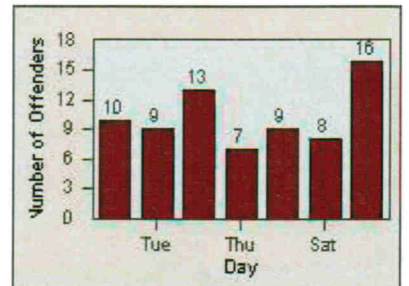

LANE 1

LANE 2

LANE 3

Redflex Redlight Offender Statistics

CONTRACT: Napa LOCATION: NPA-1212-01 Hwy 29
 DATE FROM: 01-Sep-2012 DATE TO: 30-Sep-2012

LANE 4

LANE TOTAL

Redflex Redlight Offender Statistics