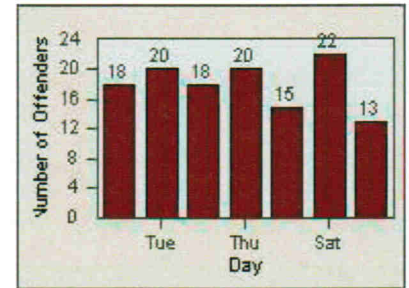

Redflex Redlight Offender Statistics

CONTRACT: Napa   LOCATION: NPA-SOIM-01 Soscol Ave
DATE FROM: 01-Sep-2012   DATE TO: 30-Sep-2012

LANE 4