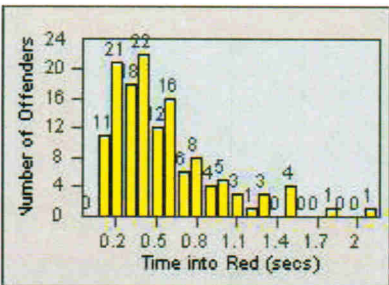

LANE 1

LANE 2

LANE 3

Redflex Redlight Offender Statistics

CONTRACT: Napa LOCATION: NPA-1212-01 Hwy 29
 DATE FROM: 01-Sep-2012 DATE TO: 30-Sep-2012

LANE 4

LANE TOTAL

Redflex Redlight Offender Statistics

CONTRACT: Napa LOCATION: NPA-SOIM-01 Soscol Ave
 DATE FROM: 01-Sep-2012 DATE TO: 30-Sep-2012

LANE 1

LANE 2

LANE 3

Redflex Redlight Offender Statistics

CONTRACT: Napa LOCATION: NPA-SOIM-01 Soscol Ave
 DATE FROM: 01-Sep-2012 DATE TO: 30-Sep-2012