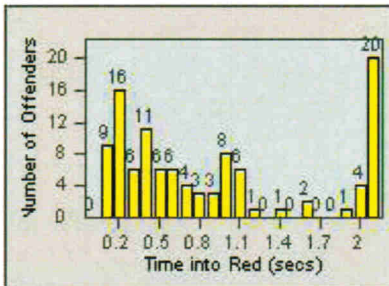

Redflex Redlight Offender Statistics

CONTRACT: Napa

LOCATION: NPA-JEFI-01 Jefferson St and First St

DATE FROM: 01-Sep-2012

DATE TO: 30-Sep-2012

LANE 4

LANE TOTAL

Redflex Redlight Offender Statistics