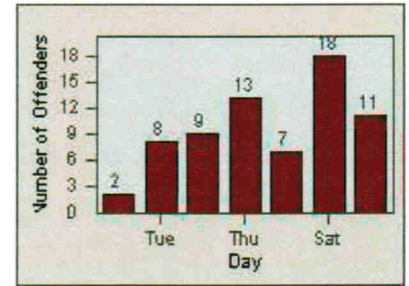

Redflex Redlight Offender Statistics

CONTRACT: Napa

LOCATION: NPA-JEFI-01 Jefferson St and First St

DATE FROM: 01-Sep-2012

DATE TO: 30-Sep-2012

LANE 1

LANE 2

LANE 3

Redflex Redlight Offender Statistics

CONTRACT: Napa

LOCATION: NPA-JEFI-01 Jefferson St and First St

DATE FROM: 01-Sep-2012

DATE TO: 30-Sep-2012

LANE 4

LANE TOTAL

Redflex Redlight Offender Statistics