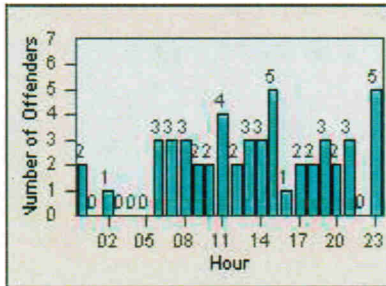

CONTRACT: Napa

LOCATION: NPA-BRTR-01 Big Ranch Rd and Trancas Ave

DATE FROM: 01-Sep-2012

DATE TO: 30-Sep-2012

LANE 4

LANE TOTAL

Redflex Redlight Offender Statistics

CONTRACT: Napa LOCATION: NPA-1212-01 Hwy 29
 DATE FROM: 01-Sep-2012 DATE TO: 30-Sep-2012

LANE 1

LANE 2

LANE 3

Redflex Redlight Offender Statistics

CONTRACT: Napa LOCATION: NPA-1212-01 Hwy 29
 DATE FROM: 01-Sep-2012 DATE TO: 30-Sep-2012

LANE 4

LANE TOTAL

Redflex Redlight Offender Statistics