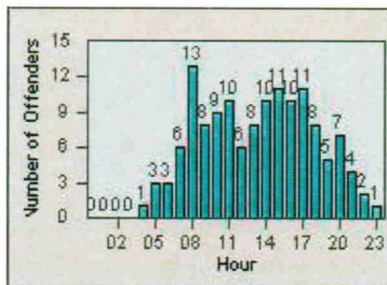

LANE 1

LANE 2

LANE 3

Redflex Redlight Offender Statistics

CONTRACT: Napa LOCATION: NPA-1212-01 Hwy 29
 DATE FROM: 01-Sep-2012 DATE TO: 30-Sep-2012

LANE 4

LANE TOTAL

Redflex Redlight Offender Statistics

CONTRACT: Napa LOCATION: NPA-SOIM-01 Soscol Ave
 DATE FROM: 01-Sep-2012 DATE TO: 30-Sep-2012

LANE 1

LANE 2

LANE 3

Redflex Redlight Offender Statistics

CONTRACT: Napa LOCATION: NPA-SOIM-01 Soscol Ave
 DATE FROM: 01-Sep-2012 DATE TO: 30-Sep-2012