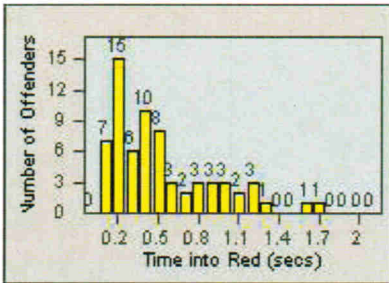

Redflex Redlight Offender Statistics

CONTRACT: Napa   LOCATION: NPA-SOIM-01 Soscol Ave
DATE FROM: 01-Sep-2012   DATE TO: 30-Sep-2012

LANE 1

LANE 2

LANE 3