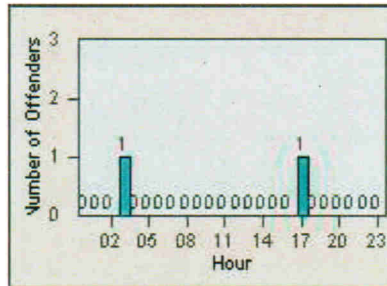

Redflex Redlight Offender Statistics

CONTRACT: Napa

LOCATION: NPA-BRTR-01 Big Ranch Rd and Trancas Ave

DATE FROM: 01-Sep-2012

DATE TO: 30-Sep-2012

LANE 1