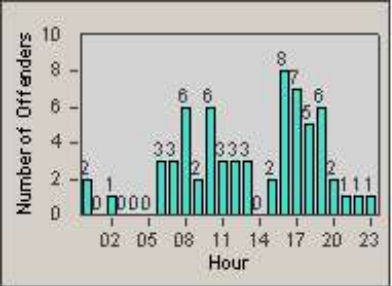

# Redflex Redlight Offender Statistics

CONTRACT: Newark, CA  
 DATE FROM: 1/Jul/2007

LOCATION: NWK-NEJA-01 Newark Blvd and Jarvis Ave  
 DATE TO: 31/Jul/2007