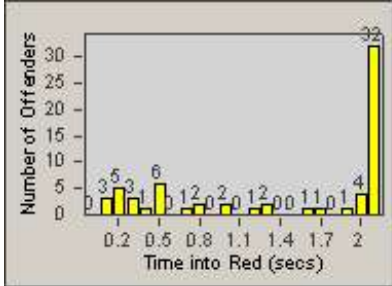

# Redflex Redlight Offender Statistics

CONTRACT: Newark, CA  
 DATE FROM: 1/Jul/2007

LOCATION: NWK-NEJA-01 Newark Blvd and Jarvis Ave  
 DATE TO: 31/Jul/2007