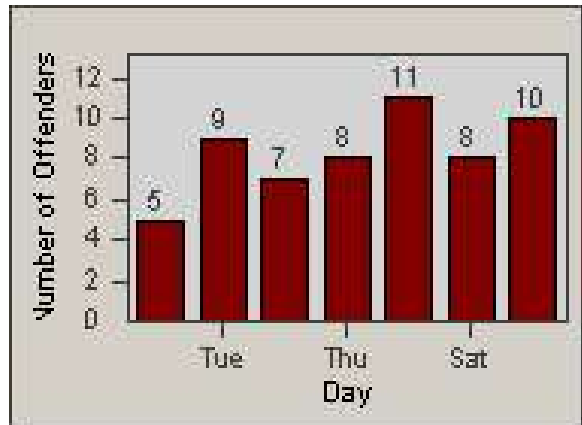

Redflex Redlight Offender Statistics

CONTRACT: Oakland
 DATE FROM: 1/Jul/2009

LOCATION: OKL-66SL-01 66th and San Leandro
 DATE TO: 31/Jul/2009

LANE 1

LANE 2

LANE 3

Redflex Redlight Offender Statistics

CONTRACT: Oakland
DATE FROM: 1/Jul/2009

LOCATION: OKL-66SL-01 66th and San Leandro
DATE TO: 31/Jul/2009

LANE 4

LANE TOTAL

Redflex Redlight Offender Statistics

CONTRACT: Oakland
 DATE FROM: 1/Jul/2009

LOCATION: OKL-66SL-01 66th and San Leandro
 DATE TO: 31/Jul/2009