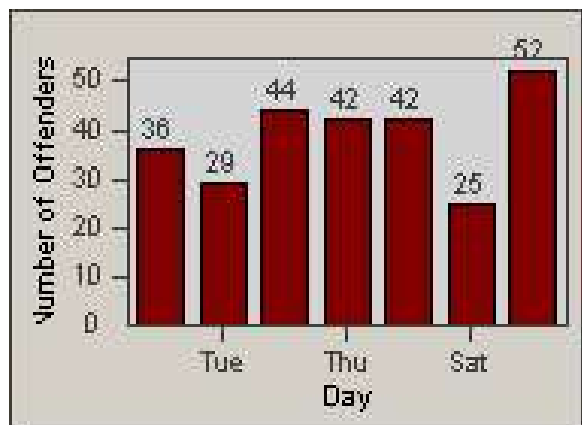

Redflex Redlight Offender Statistics

CONTRACT: Oakland
 DATE FROM: 1/Jul/2009

LOCATION: OKL-66SL-01 66th and San Leandro
 DATE TO: 31/Jul/2009

LANE 1

LANE 2

LANE 3

Redflex Redlight Offender Statistics

CONTRACT: Oakland
DATE FROM: 1/Jul/2009

LOCATION: OKL-66SL-01 66th and San Leandro
DATE TO: 31/Jul/2009

LANE 4

LANE TOTAL

Redflex Redlight Offender Statistics

CONTRACT: Oakland
 DATE FROM: 1/Jul/2009

LOCATION: OKL-66SL-01 66th and San Leandro
 DATE TO: 31/Jul/2009