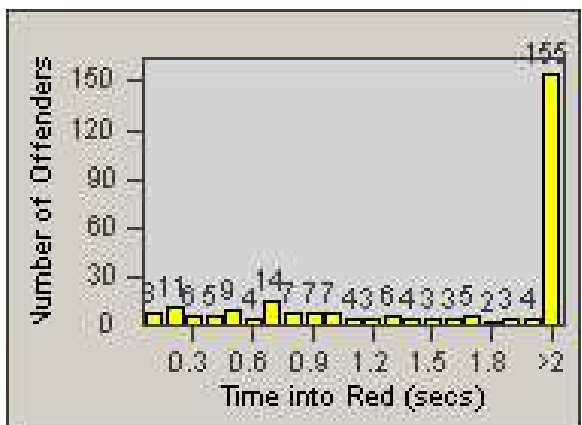

Redflex Redlight Offender Statistics

CONTRACT: Oakland
 DATE FROM: 1/Jul/2009

LOCATION: OKL-66SL-01 66th and San Leandro
 DATE TO: 31/Jul/2009

LANE 1

LANE 2

LANE 3

Redflex Redlight Offender Statistics

CONTRACT: Oakland
DATE FROM: 1/Jul/2009

LOCATION: OKL-66SL-01 66th and San Leandro
DATE TO: 31/Jul/2009

LANE 4

LANE TOTAL

Redflex Redlight Offender Statistics

CONTRACT: Oakland
 DATE FROM: 1/Jul/2009

LOCATION: OKL-66SL-01 66th and San Leandro
 DATE TO: 31/Jul/2009