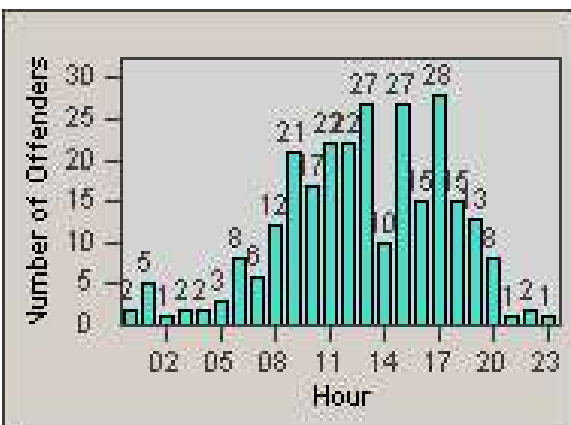

Redflex Redlight Offender Statistics

CONTRACT: Oakland
 DATE FROM: 1/Jul/2009

LOCATION: OKL-66SL-01 66th and San Leandro
 DATE TO: 31/Jul/2009

LANE 1

LANE 2

LANE 3

Redflex Redlight Offender Statistics

CONTRACT: Oakland
DATE FROM: 1/Jul/2009

LOCATION: OKL-66SL-01 66th and San Leandro
DATE TO: 31/Jul/2009

LANE 4

LANE TOTAL

Redflex Redlight Offender Statistics

CONTRACT: Oakland
 DATE FROM: 1/Jul/2009

LOCATION: OKL-66SL-01 66th and San Leandro
 DATE TO: 31/Jul/2009