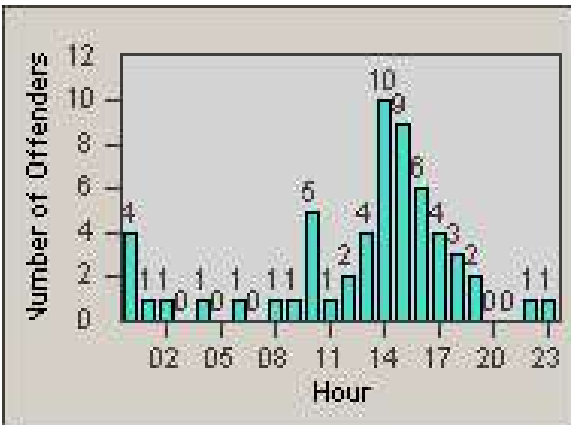

Redflex Redlight Offender Statistics

CONTRACT: Oakland
 DATE FROM: 1/Jul/2009

LOCATION: OKL-66SL-01 66th and San Leandro
 DATE TO: 31/Jul/2009

LANE 1

LANE 2

LANE 3

Redflex Redlight Offender Statistics

CONTRACT: Oakland
DATE FROM: 1/Jul/2009

LOCATION: OKL-66SL-01 66th and San Leandro
DATE TO: 31/Jul/2009

LANE 4

LANE TOTAL

Redflex Redlight Offender Statistics

CONTRACT: Oakland
 DATE FROM: 1/Jul/2009

LOCATION: OKL-66SL-01 66th and San Leandro
 DATE TO: 31/Jul/2009