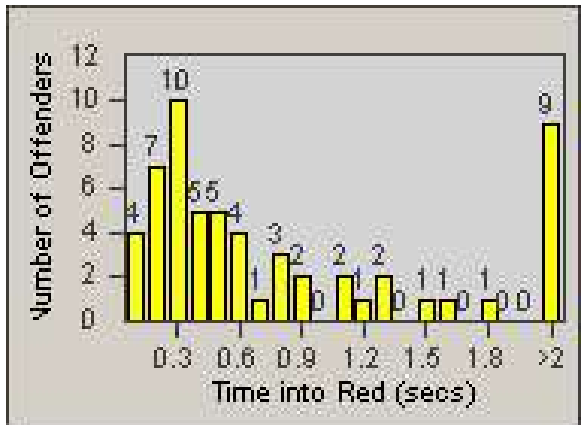

Redflex Redlight Offender Statistics

CONTRACT: Oakland
 DATE FROM: 1/Jul/2009

LOCATION: OKL-66SL-01 66th and San Leandro
 DATE TO: 31/Jul/2009

LANE 1

LANE 2

LANE 3

Redflex Redlight Offender Statistics

CONTRACT: Oakland
DATE FROM: 1/Jul/2009

LOCATION: OKL-66SL-01 66th and San Leandro
DATE TO: 31/Jul/2009

LANE 4

LANE TOTAL

Redflex Redlight Offender Statistics

CONTRACT: Oakland
 DATE FROM: 1/Jul/2009

LOCATION: OKL-66SL-01 66th and San Leandro
 DATE TO: 31/Jul/2009