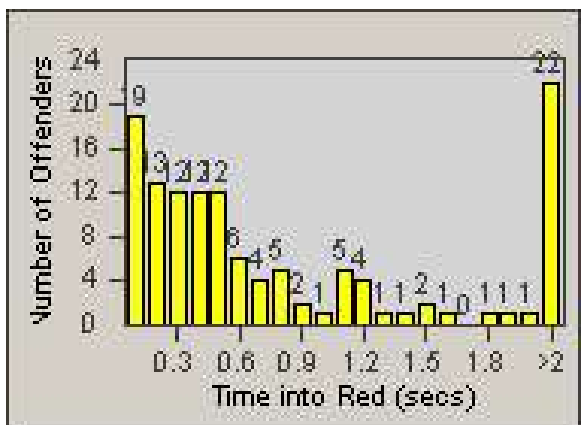

Redflex Redlight Offender Statistics

CONTRACT: Oakland
 DATE FROM: 1/Jul/2010

LOCATION: OKL-35MA-01 35th St and Market St
 DATE TO: 31/Jul/2010

LANE 1

LANE 2

LANE 3

Redflex Redlight Offender Statistics

CONTRACT: Oakland
DATE FROM: 1/Jul/2010

LOCATION: OKL-35MA-01 35th St and Market St
DATE TO: 31/Jul/2010

LANE 4

LANE TOTAL