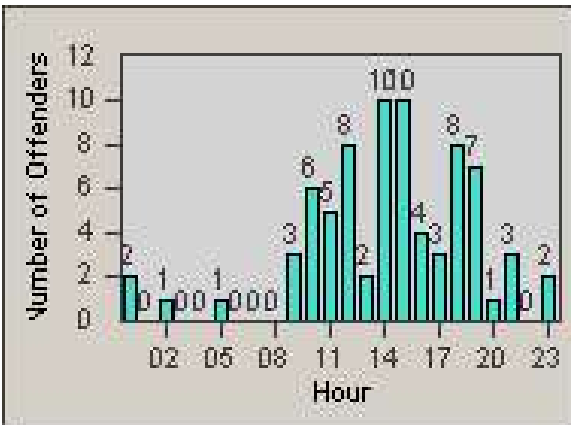

Redflex Redlight Offender Statistics

CONTRACT: Oakland
 DATE FROM: 1/Jul/2010

LOCATION: OKL-35MA-01 35th St and Market St
 DATE TO: 31/Jul/2010

LANE 1

LANE 2

LANE 3

Redflex Redlight Offender Statistics

CONTRACT: Oakland
DATE FROM: 1/Jul/2010

LOCATION: OKL-35MA-01 35th St and Market St
DATE TO: 31/Jul/2010

LANE 4

LANE TOTAL