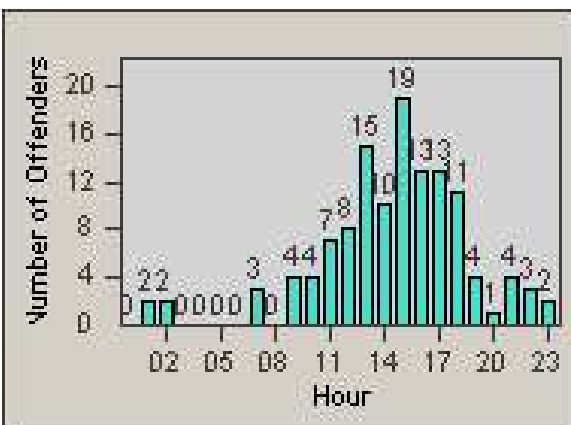

Redflex Redlight Offender Statistics

CONTRACT: Oakland
 DATE FROM: 1/Jul/2010

LOCATION: OKL-35MA-01 35th St and Market St
 DATE TO: 31/Jul/2010

LANE 1

LANE 2

LANE 3

Redflex Redlight Offender Statistics

CONTRACT: Oakland
DATE FROM: 1/Jul/2010

LOCATION: OKL-35MA-01 35th St and Market St
DATE TO: 31/Jul/2010

LANE 4

LANE TOTAL