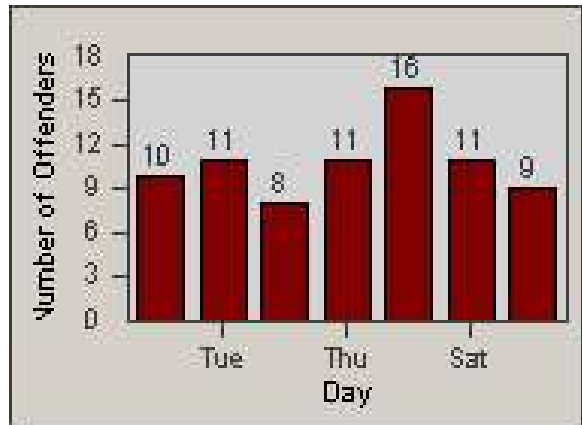

Redflex Redlight Offender Statistics

CONTRACT: Oakland
 DATE FROM: 1/Jul/2010

LOCATION: OKL-35MA-01 35th St and Market St
 DATE TO: 31/Jul/2010

LANE 1

LANE 2

LANE 3

Redflex Redlight Offender Statistics

CONTRACT: Oakland
DATE FROM: 1/Jul/2010