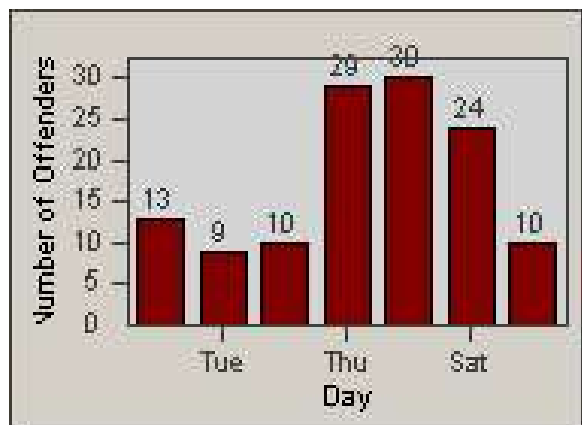

Redflex Redlight Offender Statistics

CONTRACT: Oakland
 DATE FROM: 1/Jul/2010

LOCATION: OKL-35MA-01 35th St and Market St
 DATE TO: 31/Jul/2010

LANE 1

LANE 2

LANE 3

Redflex Redlight Offender Statistics

CONTRACT: Oakland
DATE FROM: 1/Jul/2010