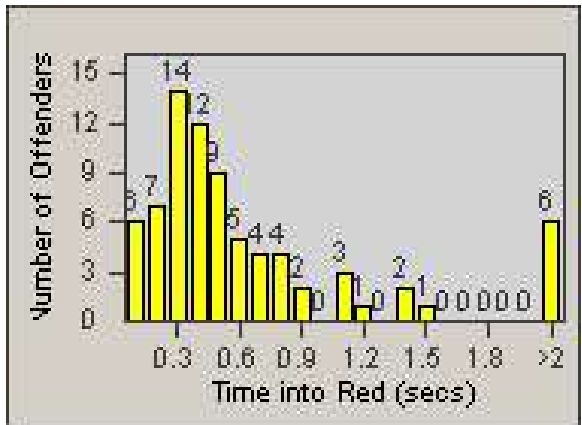

Redflex Redlight Offender Statistics

CONTRACT: Oakland
 DATE FROM: 1/Jul/2010

LOCATION: OKL-35MA-01 35th St and Market St
 DATE TO: 31/Jul/2010

LANE 1

LANE 2

LANE 3

Redflex Redlight Offender Statistics

CONTRACT: Oakland
DATE FROM: 1/Jul/2010