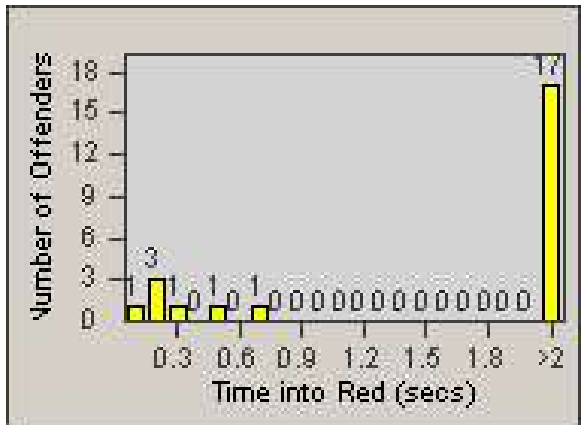

Redflex Redlight Offender Statistics

CONTRACT: Oakland
 DATE FROM: 1/Jul/2010

LOCATION: OKL-FOHI-01 High St and Foothill Blvd
 DATE TO: 31/Jul/2010

LANE 1

LANE 2

LANE 3

Redflex Redlight Offender Statistics

CONTRACT: Oakland
DATE FROM: 1/Jul/2010

LOCATION: OKL-FOHI-01 High St and Foothill Blvd
DATE TO: 31/Jul/2010

LANE 4

LANE TOTAL

Redflex Redlight Offender Statistics

CONTRACT: Oakland
 DATE FROM: 1/Jul/2010

LOCATION: OKL-FOHI-01 High St and Foothill Blvd
 DATE TO: 31/Jul/2010