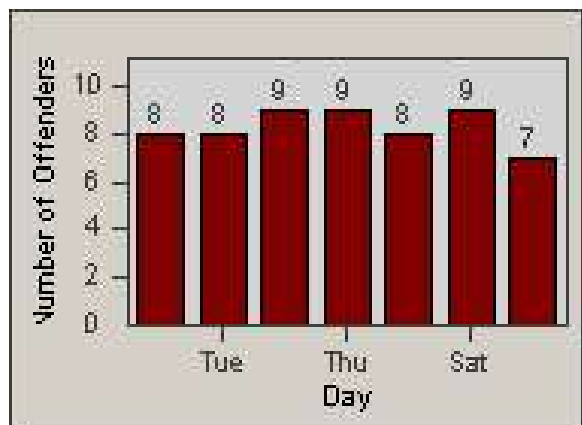

Redflex Redlight Offender Statistics

CONTRACT: Oakland
 DATE FROM: 1/Jul/2010

LOCATION: OKL-FOHI-01 High St and Foothill Blvd
 DATE TO: 31/Jul/2010

LANE 1

LANE 2

LANE 3

Redflex Redlight Offender Statistics

CONTRACT: Oakland
DATE FROM: 1/Jul/2010

LOCATION: OKL-FOHI-01 High St and Foothill Blvd
DATE TO: 31/Jul/2010

LANE 4

LANE TOTAL

Redflex Redlight Offender Statistics

CONTRACT: Oakland
 DATE FROM: 1/Jul/2010

LOCATION: OKL-FOHI-01 High St and Foothill Blvd
 DATE TO: 31/Jul/2010