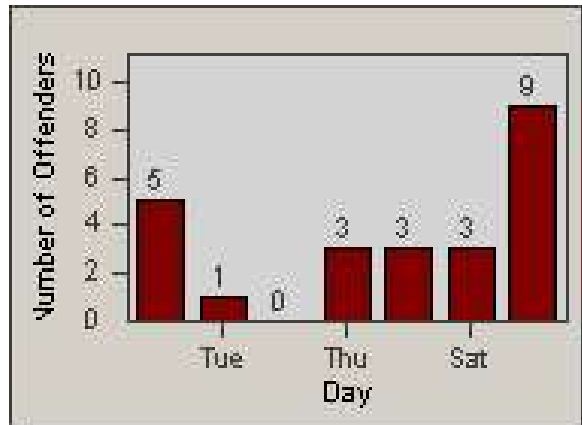

Redflex Redlight Offender Statistics

CONTRACT: Oakland
 DATE FROM: 1/Jul/2010

LOCATION: OKL-FOHI-01 High St and Foothill Blvd
 DATE TO: 31/Jul/2010

LANE 1

LANE 2

LANE 3

Redflex Redlight Offender Statistics

CONTRACT: Oakland
DATE FROM: 1/Jul/2010

LOCATION: OKL-FOHI-01 High St and Foothill Blvd
DATE TO: 31/Jul/2010

LANE 4

LANE TOTAL

Redflex Redlight Offender Statistics

CONTRACT: Oakland
 DATE FROM: 1/Jul/2010

LOCATION: OKL-FOHI-01 High St and Foothill Blvd
 DATE TO: 31/Jul/2010