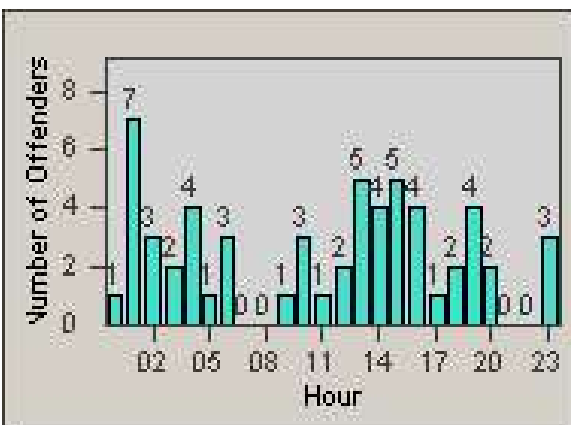

Redflex Redlight Offender Statistics

CONTRACT: Oakland
 DATE FROM: 1/Jul/2010

LOCATION: OKL-FOHI-01 High St and Foothill Blvd
 DATE TO: 31/Jul/2010

LANE 1

LANE 2

LANE 3

Redflex Redlight Offender Statistics

CONTRACT: Oakland
DATE FROM: 1/Jul/2010

LOCATION: OKL-FOHI-01 High St and Foothill Blvd
DATE TO: 31/Jul/2010

LANE 4

LANE TOTAL

Redflex Redlight Offender Statistics

CONTRACT: Oakland
 DATE FROM: 1/Jul/2010

LOCATION: OKL-FOHI-01 High St and Foothill Blvd
 DATE TO: 31/Jul/2010