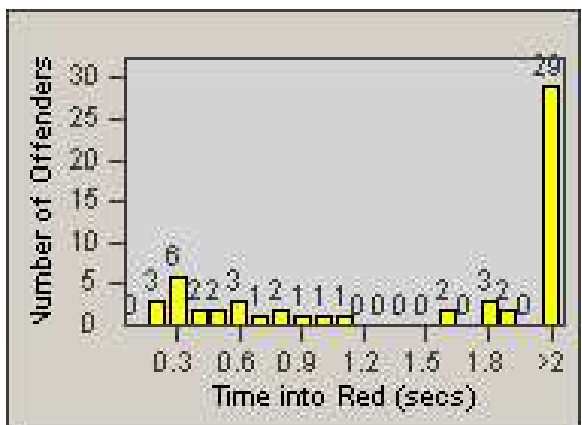

Redflex Redlight Offender Statistics

CONTRACT: Oakland
 DATE FROM: 1/Jul/2010

LOCATION: OKL-FOHI-01 High St and Foothill Blvd
 DATE TO: 31/Jul/2010

LANE 1

LANE 2

LANE 3

Redflex Redlight Offender Statistics

CONTRACT: Oakland
DATE FROM: 1/Jul/2010

LOCATION: OKL-FOHI-01 High St and Foothill Blvd
DATE TO: 31/Jul/2010

LANE 4

LANE TOTAL

Redflex Redlight Offender Statistics

CONTRACT: Oakland
 DATE FROM: 1/Jul/2010

LOCATION: OKL-FOHI-01 High St and Foothill Blvd
 DATE TO: 31/Jul/2010