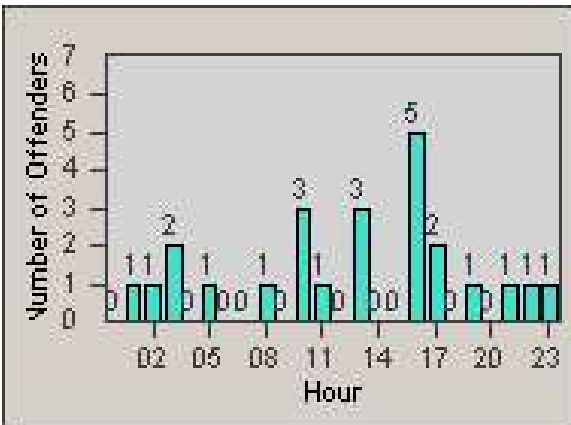

Redflex Redlight Offender Statistics

CONTRACT: Oakland
 DATE FROM: 1/Jul/2010

LOCATION: OKL-FOHI-01 High St and Foothill Blvd
 DATE TO: 31/Jul/2010

LANE 1

LANE 2

LANE 3

Redflex Redlight Offender Statistics

CONTRACT: Oakland
DATE FROM: 1/Jul/2010

LOCATION: OKL-FOHI-01 High St and Foothill Blvd
DATE TO: 31/Jul/2010

LANE 4

LANE TOTAL

Redflex Redlight Offender Statistics

CONTRACT: Oakland
 DATE FROM: 1/Jul/2010

LOCATION: OKL-FOHI-01 High St and Foothill Blvd
 DATE TO: 31/Jul/2010