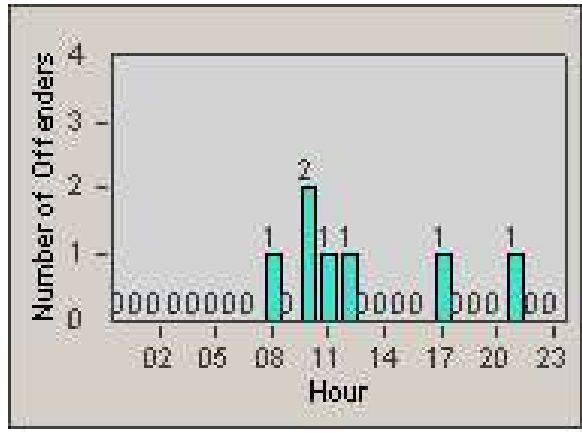

Redflex Redlight Offender Statistics

CONTRACT: Oakland
 DATE FROM: 1/Jul/2010

LOCATION: OKL-NO27-01 WB 27th St and Northgate Ave
 DATE TO: 31/Jul/2010

LANE 1

LANE 2

LANE 3

Redflex Redlight Offender Statistics

CONTRACT: Oakland
 DATE FROM: 1/Jul/2010

LOCATION: OKL-NO27-01 WB 27th St and Northgate Ave
 DATE TO: 31/Jul/2010

LANE 4

LANE TOTAL

Redflex Redlight Offender Statistics

CONTRACT: Oakland
 DATE FROM: 1/Jul/2010