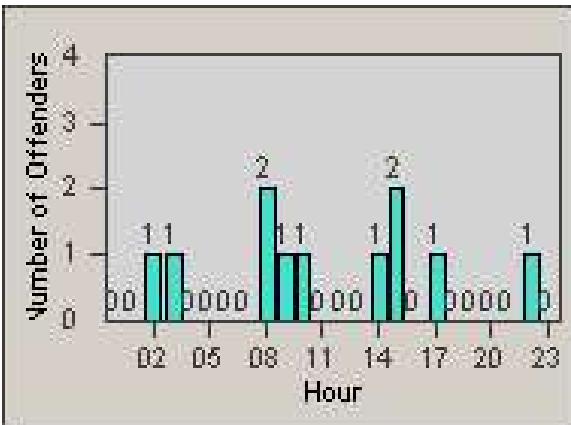

Redflex Redlight Offender Statistics

CONTRACT: Oakland
 DATE FROM: 1/Jul/2010

LOCATION: OKL-NO27-01 WB 27th St and Northgate Ave
 DATE TO: 31/Jul/2010

LANE 1

LANE 2

LANE 3

Redflex Redlight Offender Statistics

CONTRACT: Oakland
 DATE FROM: 1/Jul/2010

LOCATION: OKL-NO27-01 WB 27th St and Northgate Ave
 DATE TO: 31/Jul/2010

LANE 4

LANE TOTAL

Redflex Redlight Offender Statistics

CONTRACT: Oakland
 DATE FROM: 1/Jul/2010