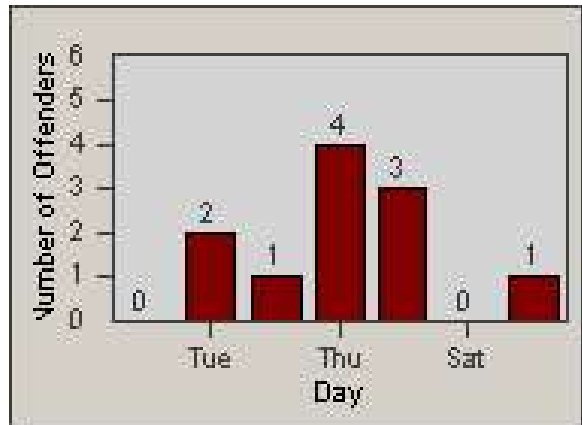

Redflex Redlight Offender Statistics

CONTRACT: Oakland
 DATE FROM: 1/Jul/2010

LOCATION: OKL-NO27-01 WB 27th St and Northgate Ave
 DATE TO: 31/Jul/2010

LANE 1

LANE 2

LANE 3

Redflex Redlight Offender Statistics

CONTRACT: Oakland
 DATE FROM: 1/Jul/2010

LOCATION: OKL-NO27-01 WB 27th St and Northgate Ave
 DATE TO: 31/Jul/2010

LANE 4

LANE TOTAL

Redflex Redlight Offender Statistics

CONTRACT: Oakland
 DATE FROM: 1/Jul/2010