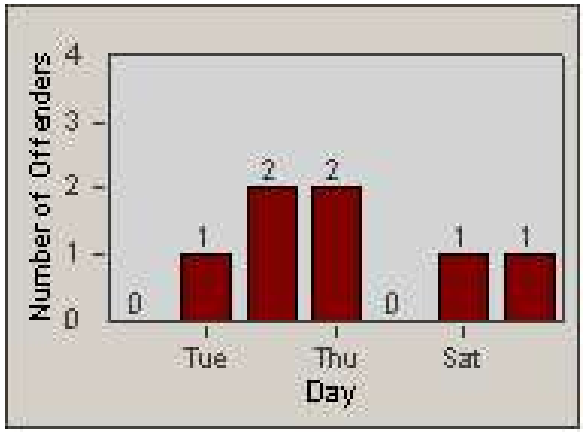

Redflex Redlight Offender Statistics

CONTRACT: Oakland
 DATE FROM: 1/Jul/2010

LOCATION: OKL-NO27-01 WB 27th St and Northgate Ave
 DATE TO: 31/Jul/2010

LANE 1

LANE 2

LANE 3

Redflex Redlight Offender Statistics

CONTRACT: Oakland
 DATE FROM: 1/Jul/2010

LOCATION: OKL-NO27-01 WB 27th St and Northgate Ave
 DATE TO: 31/Jul/2010

LANE 4

LANE TOTAL

Redflex Redlight Offender Statistics

CONTRACT: Oakland
 DATE FROM: 1/Jul/2010