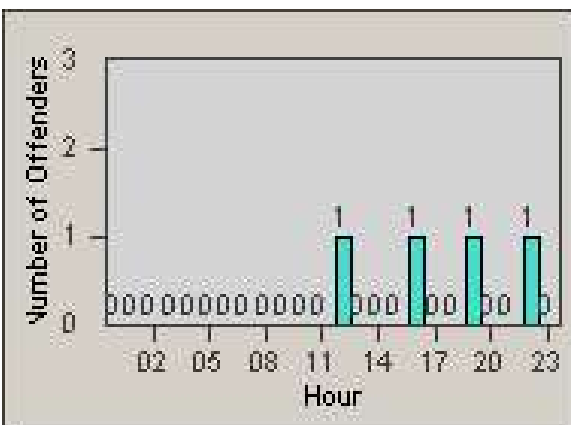

Redflex Redlight Offender Statistics

CONTRACT: Oakland
 DATE FROM: 1/Jul/2010

LOCATION: OKL-NO27-01 WB 27th St and Northgate Ave
 DATE TO: 31/Jul/2010

LANE 1

LANE 2

LANE 3

Redflex Redlight Offender Statistics

CONTRACT: Oakland
 DATE FROM: 1/Jul/2010

LOCATION: OKL-NO27-01 WB 27th St and Northgate Ave
 DATE TO: 31/Jul/2010

LANE 4

LANE TOTAL

Redflex Redlight Offender Statistics

CONTRACT: Oakland
 DATE FROM: 1/Jul/2010