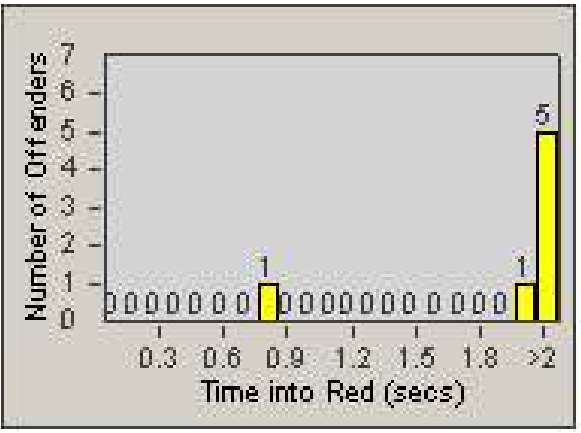

Redflex Redlight Offender Statistics

CONTRACT: Oakland
 DATE FROM: 1/Jul/2010

LOCATION: OKL-NO27-01 WB 27th St and Northgate Ave
 DATE TO: 31/Jul/2010

LANE 1

LANE 2

LANE 3

Redflex Redlight Offender Statistics

CONTRACT: Oakland
 DATE FROM: 1/Jul/2010

LOCATION: OKL-NO27-01 WB 27th St and Northgate Ave
 DATE TO: 31/Jul/2010

LANE 4

LANE TOTAL

Redflex Redlight Offender Statistics

CONTRACT: Oakland
 DATE FROM: 1/Jul/2010