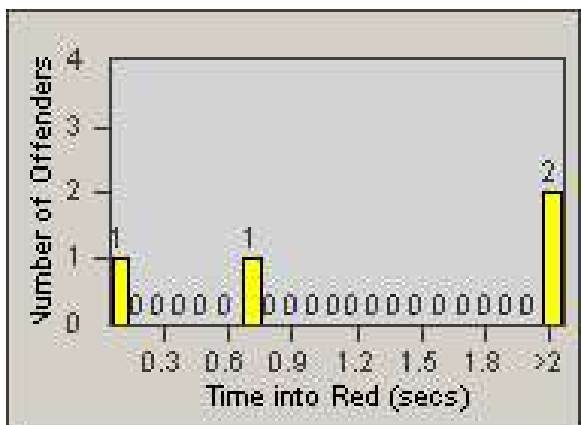

Redflex Redlight Offender Statistics

CONTRACT: Oakland
 DATE FROM: 1/Jul/2010

LOCATION: OKL-NO27-01 WB 27th St and Northgate Ave
 DATE TO: 31/Jul/2010

LANE 1

LANE 2

LANE 3

Redflex Redlight Offender Statistics

CONTRACT: Oakland
 DATE FROM: 1/Jul/2010

LOCATION: OKL-NO27-01 WB 27th St and Northgate Ave
 DATE TO: 31/Jul/2010

LANE 4

LANE TOTAL

Redflex Redlight Offender Statistics

CONTRACT: Oakland
 DATE FROM: 1/Jul/2010