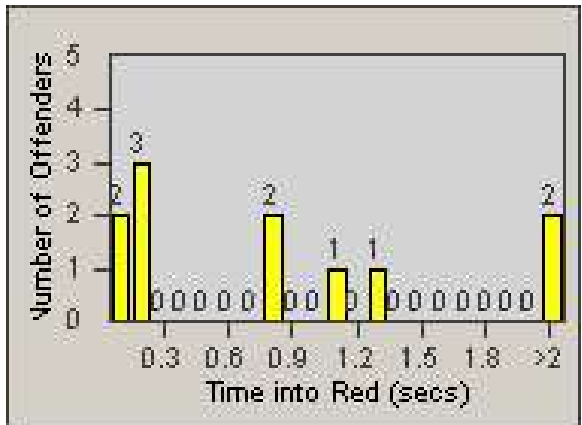

Redflex Redlight Offender Statistics

CONTRACT: Oakland
 DATE FROM: 1/Jul/2010

LOCATION: OKL-NO27-01 WB 27th St and Northgate Ave
 DATE TO: 31/Jul/2010

LANE 1

LANE 2

LANE 3

Redflex Redlight Offender Statistics

CONTRACT: Oakland
 DATE FROM: 1/Jul/2010

LOCATION: OKL-NO27-01 WB 27th St and Northgate Ave
 DATE TO: 31/Jul/2010

LANE 4

LANE TOTAL

Redflex Redlight Offender Statistics

CONTRACT: Oakland
 DATE FROM: 1/Jul/2010