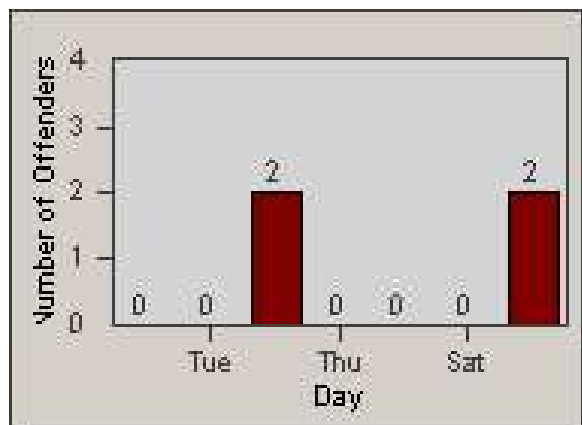

Redflex Redlight Offender Statistics

CONTRACT: Oakland
 DATE FROM: 1/Jul/2010

LOCATION: OKL-NO27-01 WB 27th St and Northgate Ave
 DATE TO: 31/Jul/2010

LANE 1

LANE 2

LANE 3

Redflex Redlight Offender Statistics

CONTRACT: Oakland
 DATE FROM: 1/Jul/2010

LOCATION: OKL-NO27-01 WB 27th St and Northgate Ave
 DATE TO: 31/Jul/2010

LANE 4

LANE TOTAL

Redflex Redlight Offender Statistics

CONTRACT: Oakland
 DATE FROM: 1/Jul/2010