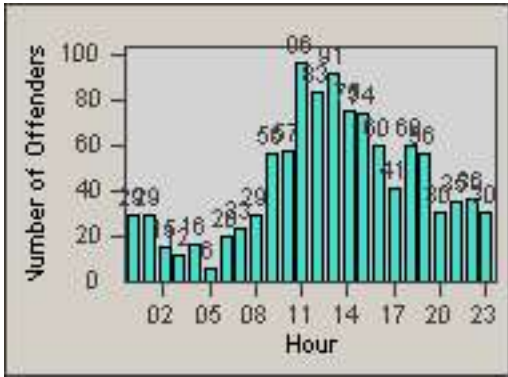

# Redflex Redlight Offender Statistics

CONTRACT: Oakland  
 DATE FROM: 01-Jul-2011

LOCATION: OKL-27NO-01 WB 27th St and Northgate Ave  
 DATE TO: 31-Jul-2011

LANE 4

LANE TOTAL

# Redflex Redlight Offender Statistics

**CONTRACT:** Oakland      **LOCATION:** OKL-27NO-01 WB 27th St and Northgate Ave  
**DATE FROM:** 01-Jul-2011      **DATE TO:** 31-Jul-2011