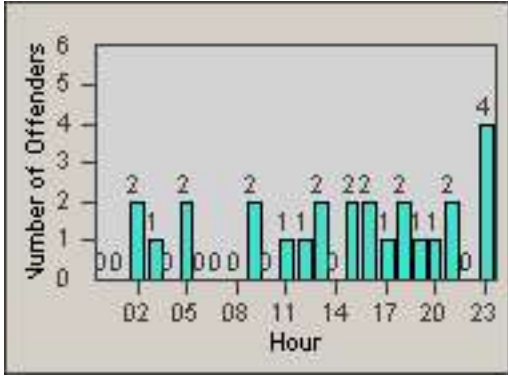

Redflex Redlight Offender Statistics

CONTRACT: Oakland
DATE FROM: 01-Jul-2011

LOCATION: OKL-27NO-01 WB 27th St and Northgate Ave
DATE TO: 31-Jul-2011

LANE 1

LANE 2

LANE 3