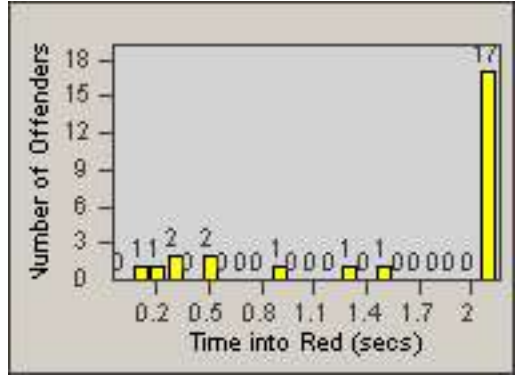

Redflex Redlight Offender Statistics

CONTRACT: Oakland
DATE FROM: 01-Jul-2011

LOCATION: OKL-27NO-01 WB 27th St and Northgate Ave
DATE TO: 31-Jul-2011

LANE 1

LANE 2

LANE 3