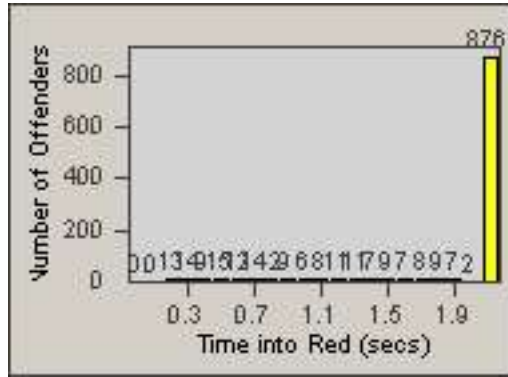

# Redflex Redlight Offender Statistics

CONTRACT: Oakland  
 DATE FROM: 01-Jul-2011

LOCATION: OKL-27NO-01 WB 27th St and Northgate Ave  
 DATE TO: 31-Jul-2011

LANE 4

LANE TOTAL

# Redflex Redlight Offender Statistics

**CONTRACT:** Oakland      **LOCATION:** OKL-27NO-01 WB 27th St and Northgate Ave  
**DATE FROM:** 01-Jul-2011      **DATE TO:** 31-Jul-2011