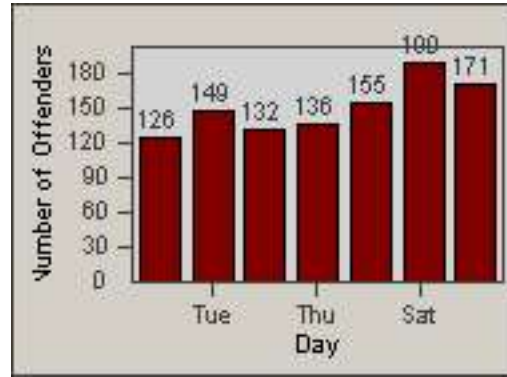

# Redflex Redlight Offender Statistics

CONTRACT: Oakland  
 DATE FROM: 01-Jul-2011

LOCATION: OKL-27NO-01 WB 27th St and Northgate Ave  
 DATE TO: 31-Jul-2011

LANE 4

LANE TOTAL

# Redflex Redlight Offender Statistics

**CONTRACT:** Oakland      **LOCATION:** OKL-27NO-01 WB 27th St and Northgate Ave  
**DATE FROM:** 01-Jul-2011      **DATE TO:** 31-Jul-2011