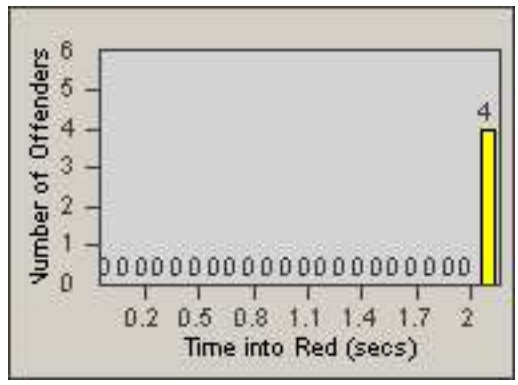

Redflex Redlight Offender Statistics

CONTRACT: Oakland
DATE FROM: 01-Jul-2011

LOCATION: OKL-27NO-01 WB 27th St and Northgate Ave
DATE TO: 31-Jul-2011

LANE 1