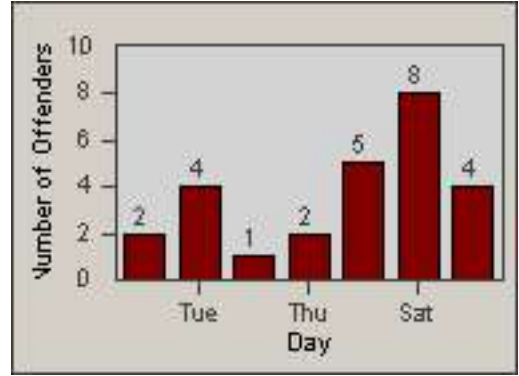

Redflex Redlight Offender Statistics

CONTRACT: Oakland
DATE FROM: 01-Jul-2011

LOCATION: OKL-27NO-01 WB 27th St and Northgate Ave
DATE TO: 31-Jul-2011

LANE 1

LANE 2

LANE 3