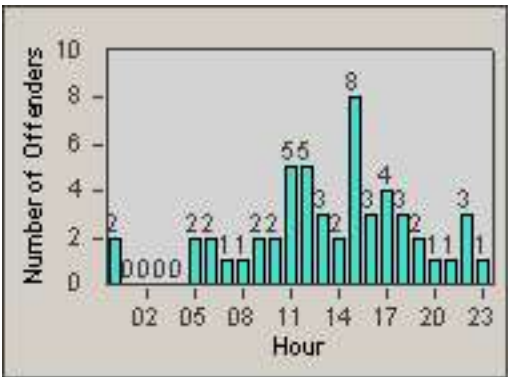

# Redflex Redlight Offender Statistics

CONTRACT: Oakland  
 DATE FROM: 01-Jul-2011

LOCATION: OKL-27NO-01 WB 27th St and Northgate Ave  
 DATE TO: 31-Jul-2011

LANE 4

LANE TOTAL