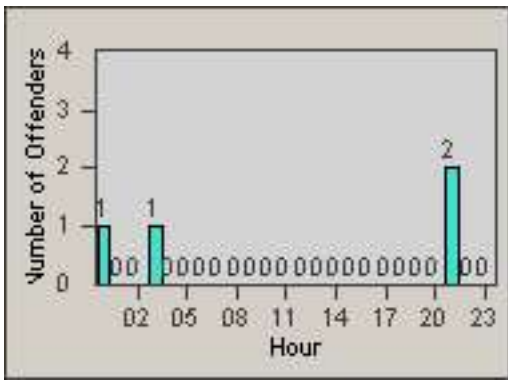

Redflex Redlight Offender Statistics

CONTRACT: Oakland
DATE FROM: 01-Jul-2011

LOCATION: OKL-27NO-01 WB 27th St and Northgate Ave
DATE TO: 31-Jul-2011

LANE 1