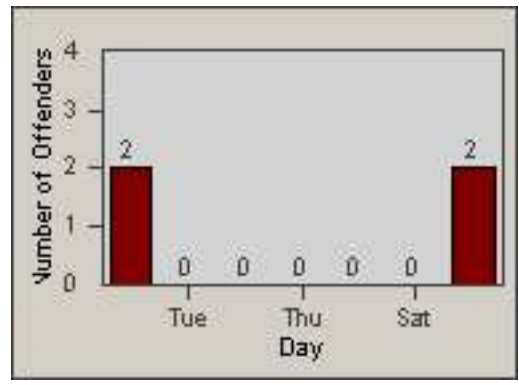

Redflex Redlight Offender Statistics

CONTRACT: Oakland
DATE FROM: 01-Jul-2011

LOCATION: OKL-27NO-01 WB 27th St and Northgate Ave
DATE TO: 31-Jul-2011

LANE 1