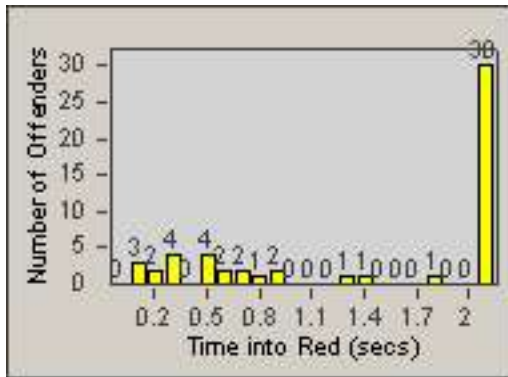

# Redflex Redlight Offender Statistics

CONTRACT: Oakland  
 DATE FROM: 01-Jul-2011

LOCATION: OKL-27NO-01 WB 27th St and Northgate Ave  
 DATE TO: 31-Jul-2011

LANE 4

LANE TOTAL