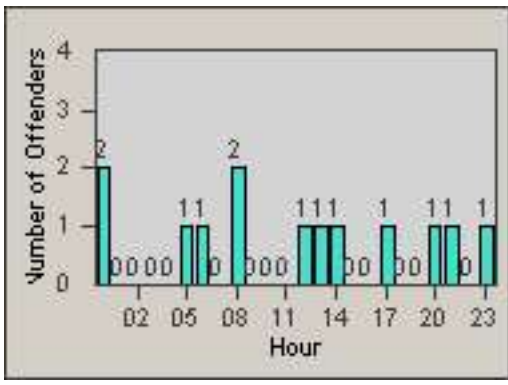

Redflex Redlight Offender Statistics

CONTRACT: Oakland
DATE FROM: 01-Jul-2011

LOCATION: OKL-FOHI-01 High St and Foothill Blvd
DATE TO: 31-Jul-2011

LANE 1