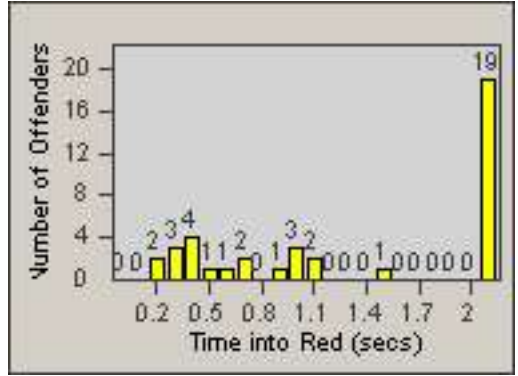

Redflex Redlight Offender Statistics

CONTRACT: Oakland
DATE FROM: 01-Jul-2011

LOCATION: OKL-FOHI-01 High St and Foothill Blvd
DATE TO: 31-Jul-2011

LANE 1

LANE 2

LANE 3