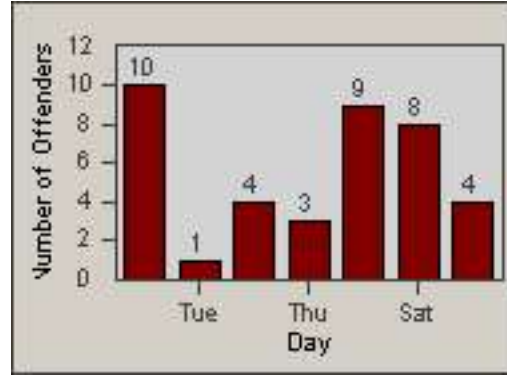

Redflex Redlight Offender Statistics

CONTRACT: Oakland
DATE FROM: 01-Jul-2011

LOCATION: OKL-FOHI-01 High St and Foothill Blvd
DATE TO: 31-Jul-2011

LANE 1

LANE 2

LANE 3