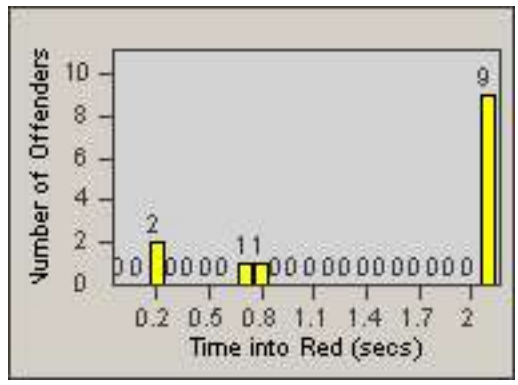

Redflex Redlight Offender Statistics

CONTRACT: Oakland
DATE FROM: 01-Jul-2011

LOCATION: OKL-FOHI-01 High St and Foothill Blvd
DATE TO: 31-Jul-2011

LANE 1