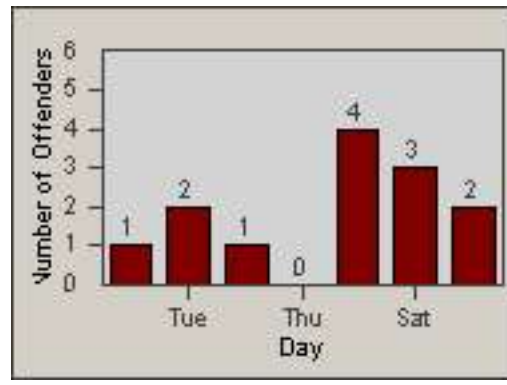

Redflex Redlight Offender Statistics

CONTRACT: Oakland
DATE FROM: 01-Jul-2011

LOCATION: OKL-FOHI-01 High St and Foothill Blvd
DATE TO: 31-Jul-2011

LANE 1