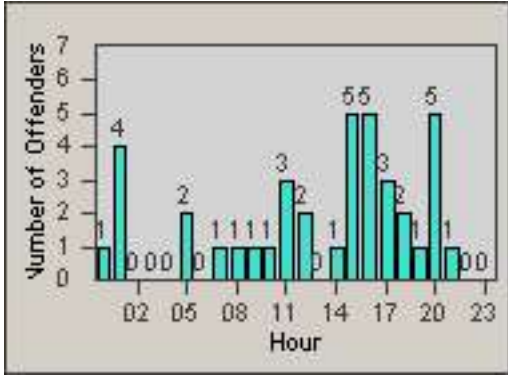

Redflex Redlight Offender Statistics

CONTRACT: Oakland
DATE FROM: 01-Jul-2011

LOCATION: OKL-FOHI-01 High St and Foothill Blvd
DATE TO: 31-Jul-2011

LANE 1

LANE 2

LANE 3