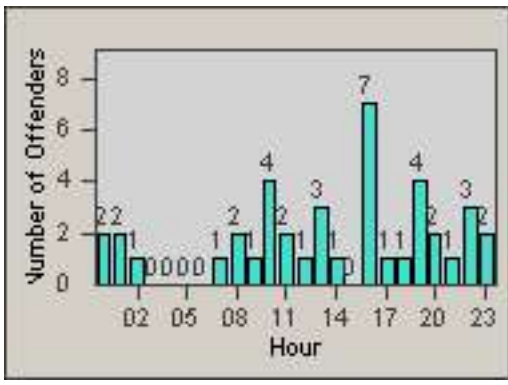

Redflex Redlight Offender Statistics

CONTRACT: Oakland
 DATE FROM: 01-Jul-2011

LOCATION: OKL-MC82-01 McArthur Blvd and 82nd Ave
 DATE TO: 31-Jul-2011

LANE 1

LANE 2

LANE 3

Redflex Redlight Offender Statistics

CONTRACT: Oakland
DATE FROM: 01-Jul-2011

LOCATION: OKL-MC82-01 Mcarthur Blvd and 82nd Ave
DATE TO: 31-Jul-2011

LANE 4

LANE TOTAL

Redflex Redlight Offender Statistics

CONTRACT: Oakland
 DATE FROM: 01-Jul-2011