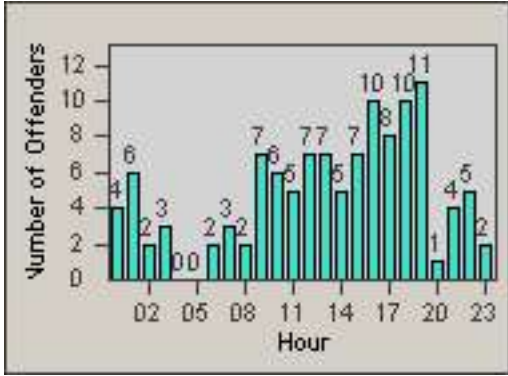

Redflex Redlight Offender Statistics

CONTRACT: Oakland
 DATE FROM: 01-Jul-2011

LOCATION: OKL-MC82-01 McArthur Blvd and 82nd Ave
 DATE TO: 31-Jul-2011

LANE 1

LANE 2

LANE 3

Redflex Redlight Offender Statistics

CONTRACT: Oakland
DATE FROM: 01-Jul-2011

LOCATION: OKL-MC82-01 Mcarthur Blvd and 82nd Ave
DATE TO: 31-Jul-2011

LANE 4

LANE TOTAL

Redflex Redlight Offender Statistics

CONTRACT: Oakland
 DATE FROM: 01-Jul-2011