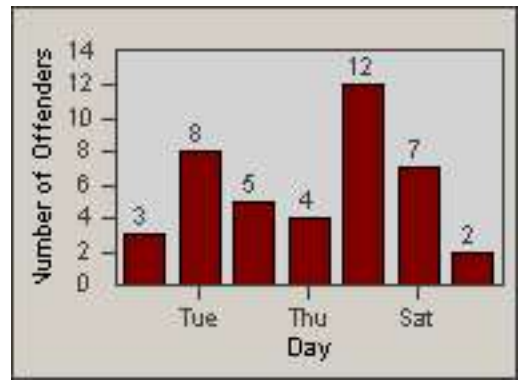

Redflex Redlight Offender Statistics

CONTRACT: Oakland
 DATE FROM: 01-Jul-2011

LOCATION: OKL-MC82-01 McArthur Blvd and 82nd Ave
 DATE TO: 31-Jul-2011

LANE 1

LANE 2

LANE 3

Redflex Redlight Offender Statistics

CONTRACT: Oakland
DATE FROM: 01-Jul-2011

LOCATION: OKL-MC82-01 Mcarthur Blvd and 82nd Ave
DATE TO: 31-Jul-2011

LANE 4

LANE TOTAL

Redflex Redlight Offender Statistics

CONTRACT: Oakland
 DATE FROM: 01-Jul-2011