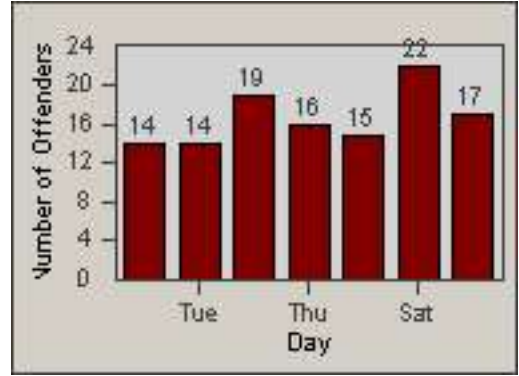

Redflex Redlight Offender Statistics

CONTRACT: Oakland
 DATE FROM: 01-Jul-2011

LOCATION: OKL-MC82-01 McArthur Blvd and 82nd Ave
 DATE TO: 31-Jul-2011

LANE 1

LANE 2

LANE 3

Redflex Redlight Offender Statistics

CONTRACT: Oakland
DATE FROM: 01-Jul-2011

LOCATION: OKL-MC82-01 Mcarthur Blvd and 82nd Ave
DATE TO: 31-Jul-2011

LANE 4

LANE TOTAL

Redflex Redlight Offender Statistics

CONTRACT: Oakland
 DATE FROM: 01-Jul-2011