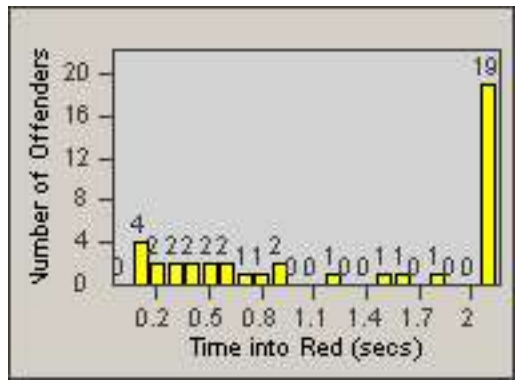

Redflex Redlight Offender Statistics

CONTRACT: Oakland
 DATE FROM: 01-Jul-2011

LOCATION: OKL-MC82-01 McArthur Blvd and 82nd Ave
 DATE TO: 31-Jul-2011

LANE 1

LANE 2

LANE 3

Redflex Redlight Offender Statistics

CONTRACT: Oakland
DATE FROM: 01-Jul-2011

LOCATION: OKL-MC82-01 Mcarthur Blvd and 82nd Ave
DATE TO: 31-Jul-2011

LANE 4

LANE TOTAL

Redflex Redlight Offender Statistics

CONTRACT: Oakland
 DATE FROM: 01-Jul-2011