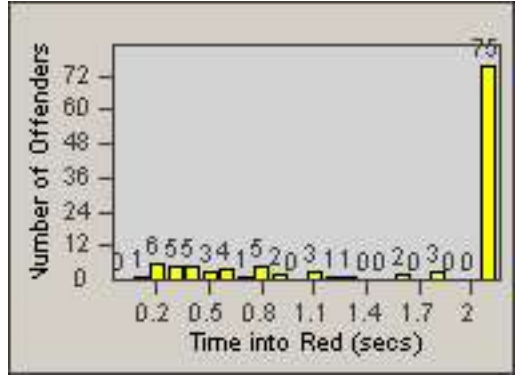

Redflex Redlight Offender Statistics

CONTRACT: Oakland
 DATE FROM: 01-Jul-2011

LOCATION: OKL-MC82-01 McArthur Blvd and 82nd Ave
 DATE TO: 31-Jul-2011

LANE 1

LANE 2

LANE 3

Redflex Redlight Offender Statistics

CONTRACT: Oakland
DATE FROM: 01-Jul-2011

LOCATION: OKL-MC82-01 Mcarthur Blvd and 82nd Ave
DATE TO: 31-Jul-2011

LANE 4

LANE TOTAL

Redflex Redlight Offender Statistics

CONTRACT: Oakland
 DATE FROM: 01-Jul-2011