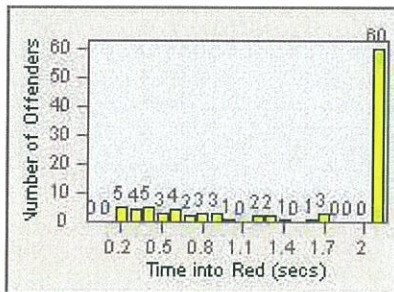

CONTRACT: Oceanside
 DATE FROM: 01-Jul-2013

LOCATION: OSC-COOC-01 Intersection of College Blvd.
 DATE TO: 31-Jul-2013

LANE 4

LANE TOTAL

Redflex Redlight Offender Statistics

CONTRACT: Oceanside
 DATE FROM: 01-Jul-2013