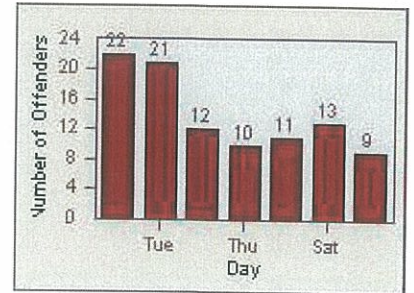

LANE 1

LANE 2

LANE 3

Redflex Redlight Offender Statistics

CONTRACT: Oceanside **LOCATION:** OSC-VIEC-01 Vista Way
DATE FROM: 01-Jul-2013 **DATE TO:** 31-Jul-2013

LANE 4

LANE TOTAL

Redflex Redlight Offender Statistics

CONTRACT: Oceanside LOCATION: OSC-VIEC-03 Vista Way
 DATE FROM: 01-Jul-2013 DATE TO: 31-Jul-2013

LANE 1

LANE 2

LANE 3

Redflex Redlight Offender Statistics

CONTRACT: Oceanside LOCATION: OSC-VIEC-03 Vista Way
 DATE FROM: 01-Jul-2013 DATE TO: 31-Jul-2013