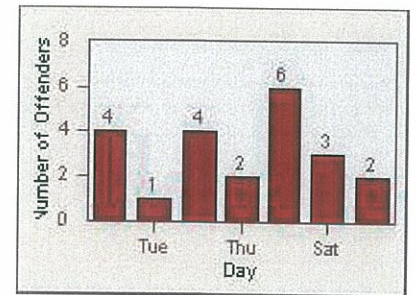

Redflex Redlight Offender Statistics

CONTRACT: Oceanside   LOCATION: OSC-MICA-03 Mission Av
DATE FROM: 01-Jul-2013   DATE TO: 31-Jul-2013

LANE 1

LANE 2

LANE 3