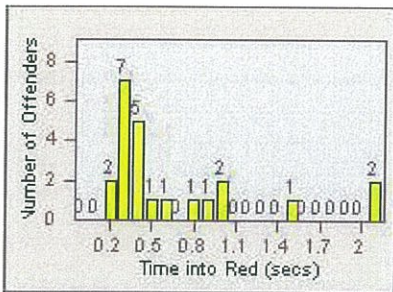

Redflex Redlight Offender Statistics

CONTRACT: Oceanside   LOCATION: OSC-MICA-03 Mission Av
DATE FROM: 01-Jul-2013   DATE TO: 31-Jul-2013

LANE 1

LANE 2

LANE 3