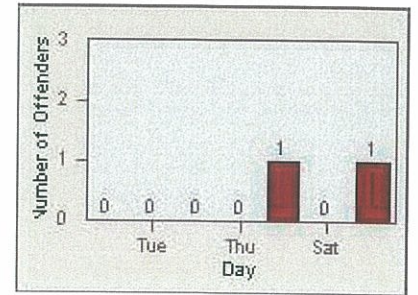

Redflex Redlight Offender Statistics

CONTRACT: Oceanside
DATE FROM: 01-Jul-2013

LOCATION: OSC-OCCE-01 Oceanside BI
DATE TO: 31-Jul-2013

LANE 1