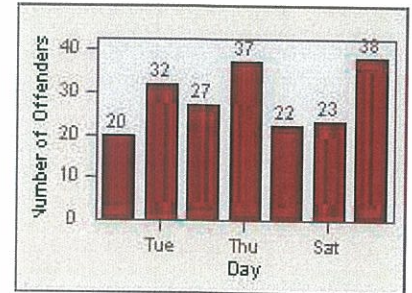

Redflex Redlight Offender Statistics

CONTRACT: Oceanside   LOCATION: OSC-OGCO-01 Old Grove Rd
DATE FROM: 01-Jul-2013   DATE TO: 31-Jul-2013

LANE 4

LANE TOTAL