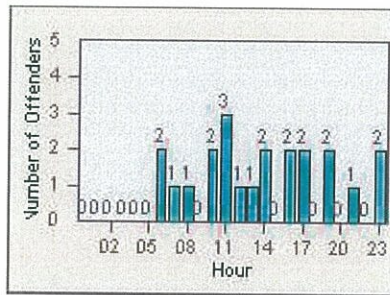

Redflex Redlight Offender Statistics

CONTRACT: Oceanside   LOCATION: OSC-MICA-03 Mission Av
DATE FROM: 01-Jul-2013   DATE TO: 31-Jul-2013

LANE 1

LANE 2

LANE 3