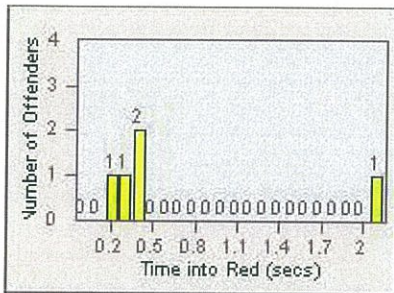

Redflex Redlight Offender Statistics

CONTRACT: Oceanside
 DATE FROM: 01-Jul-2013

LOCATION: OSC-COOC-01 Intersection of College Blvd.
 DATE TO: 31-Jul-2013

LANE 1

LANE 2

LANE 3

Redflex Redlight Offender Statistics