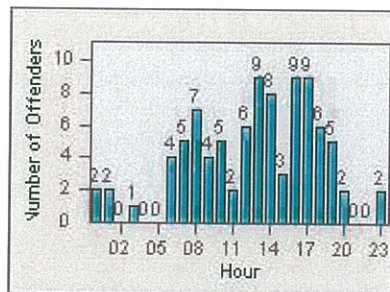

Redflex Redlight Offender Statistics

CONTRACT: Oceanside
 DATE FROM: 01-Jul-2013

LOCATION: OSC-COOC-01 Intersection of College Blvd.
 DATE TO: 31-Jul-2013

LANE 1

LANE 2

LANE 3

Redflex Redlight Offender Statistics