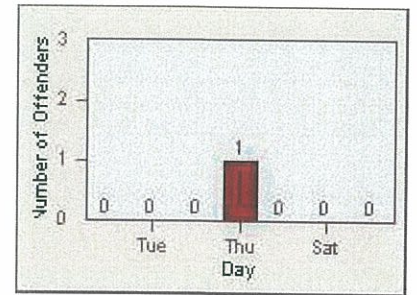

CONTRACT: Oceanside
 DATE FROM: 01-Jul-2013

LOCATION: OSC-OCCE-01 Oceanside BI
 DATE TO: 31-Jul-2013

LANE 1

LANE 2

LANE 3

Redflex Redlight Offender Statistics

CONTRACT: Oceanside
 DATE FROM: 01-Jul-2013

LOCATION: OSC-OCOC-01 Oceanside BI
 DATE TO: 31-Jul-2013