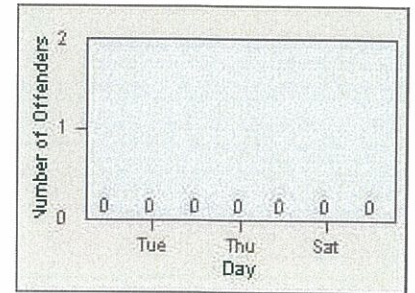

Redflex Redlight Offender Statistics

CONTRACT: Oceanside
DATE FROM: 01-Jul-2013

LOCATION: OSC-COOC-01 Intersection of College Blvd.
DATE TO: 31-Jul-2013

LANE 4