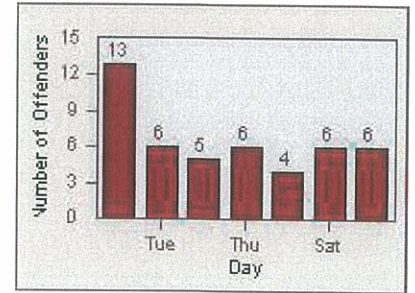

LANE 1

LANE 2

LANE 3

Redflex Redlight Offender Statistics

CONTRACT: Oceanside **LOCATION:** OSC-MICA-03 Mission Av
DATE FROM: 01-Jul-2013 **DATE TO:** 31-Jul-2013

LANE 4

LANE TOTAL

Redflex Redlight Offender Statistics