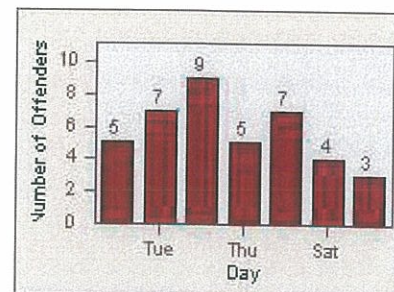

LOCATION: OSC-COOG-01 College BI
 DATE TO: 31-Jul-2013

LANE 1

LANE 2

LANE 3

Redflex Redlight Offender Statistics

CONTRACT: Oceanside LOCATION: OSC-COOG-01 College BI
 DATE FROM: 01-Jul-2013 DATE TO: 31-Jul-2013