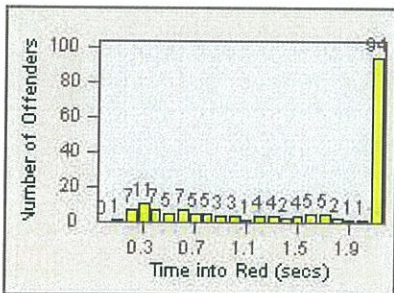

Redflex Redlight Offender Statistics

CONTRACT: Oceanside   LOCATION: OSC-MICA-01 Mission Av
DATE FROM: 01-Jul-2013   DATE TO: 31-Jul-2013

LANE 4

LANE TOTAL