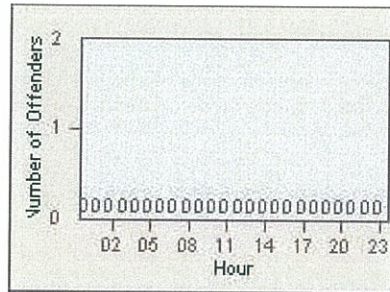

LANE 4

LANE TOTAL

Redflex Redlight Offender Statistics

CONTRACT: Oceanside LOCATION: OSC-OGCO-01 Old Grove Rd
 DATE FROM: 01-Jul-2013 DATE TO: 31-Jul-2013

LANE 1

LANE 2

LANE 3

Redflex Redlight Offender Statistics