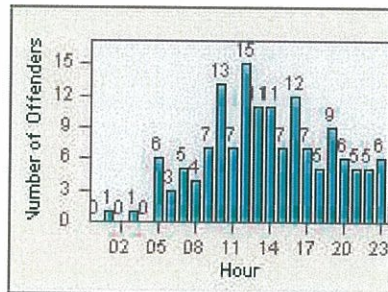

Redflex Redlight Offender Statistics

CONTRACT: Oceanside   LOCATION: OSC-COOG-01 College BI
DATE FROM: 01-Jul-2013   DATE TO: 31-Jul-2013

LANE 4

LANE TOTAL