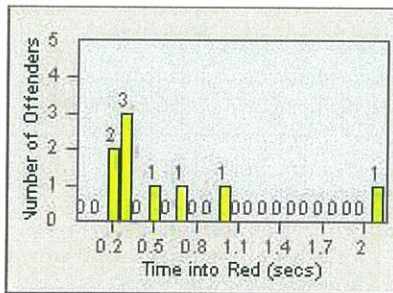

LANE 1

LANE 2

LANE 3

Redflex Redlight Offender Statistics

CONTRACT: Oceanside **LOCATION:** OSC-VIEC-01 Vista Way
DATE FROM: 01-Jul-2013 **DATE TO:** 31-Jul-2013

LANE 4

LANE TOTAL

Redflex Redlight Offender Statistics

CONTRACT: Oceanside LOCATION: OSC-VIEC-03 Vista Way
 DATE FROM: 01-Jul-2013 DATE TO: 31-Jul-2013

LANE 1

LANE 2

LANE 3

Redflex Redlight Offender Statistics

CONTRACT: Oceanside LOCATION: OSC-VIEC-03 Vista Way
 DATE FROM: 01-Jul-2013 DATE TO: 31-Jul-2013