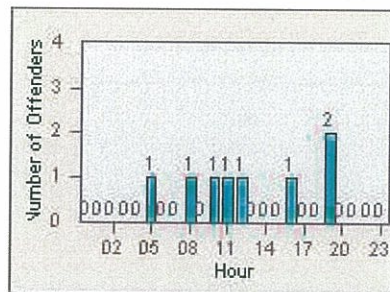

LANE 4

LANE TOTAL

Redflex Redlight Offender Statistics

CONTRACT: Oceanside **LOCATION:** OSC-MICA-01 Mission Av
DATE FROM: 01-Jul-2013 **DATE TO:** 31-Jul-2013

LANE 1

LANE 2

LANE 3

Redflex Redlight Offender Statistics