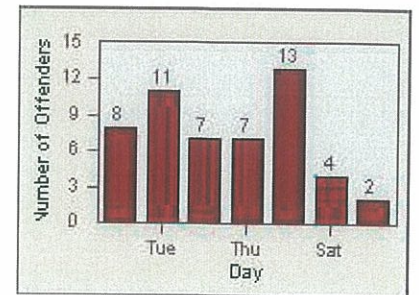

LANE 1

LANE 2

LANE 3

Redflex Redlight Offender Statistics

CONTRACT: Oceanside **LOCATION:** OSC-VIEC-01 Vista Way
DATE FROM: 01-Jul-2013 **DATE TO:** 31-Jul-2013

LANE 4

LANE TOTAL

Redflex Redlight Offender Statistics

CONTRACT: Oceanside LOCATION: OSC-VIEC-03 Vista Way
 DATE FROM: 01-Jul-2013 DATE TO: 31-Jul-2013

LANE 1

LANE 2

LANE 3

Redflex Redlight Offender Statistics

CONTRACT: Oceanside LOCATION: OSC-VIEC-03 Vista Way
 DATE FROM: 01-Jul-2013 DATE TO: 31-Jul-2013