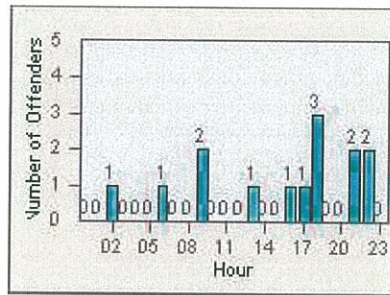

LANE 4

LANE TOTAL

Redflex Redlight Offender Statistics

CONTRACT: Oceanside **LOCATION:** OSC-MICA-01 Mission Av
DATE FROM: 01-Jul-2013 **DATE TO:** 31-Jul-2013

LANE 1

LANE 2

LANE 3

Redflex Redlight Offender Statistics