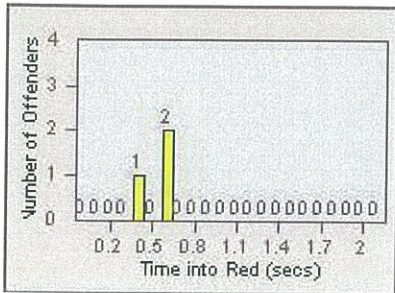

Redflex Redlight Offender Statistics

CONTRACT: Oceanside
 DATE FROM: 01-Jul-2013

LOCATION: OSC-COOC-01 Intersection of College Blvd.
 DATE TO: 31-Jul-2013

LANE 1

LANE 2

LANE 3

Redflex Redlight Offender Statistics