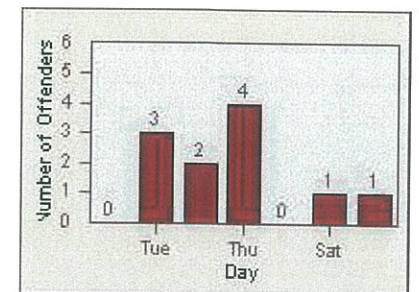

LANE 1

LANE 2

LANE 3

Redflex Redlight Offender Statistics

CONTRACT: Oceanside **LOCATION:** OSC-VIEC-01 Vista Way
DATE FROM: 01-Jul-2013 **DATE TO:** 31-Jul-2013

LANE 4

LANE TOTAL

Redflex Redlight Offender Statistics

CONTRACT: Oceanside LOCATION: OSC-VIEC-03 Vista Way
 DATE FROM: 01-Jul-2013 DATE TO: 31-Jul-2013

LANE 1

LANE 2

LANE 3

Redflex Redlight Offender Statistics

CONTRACT: Oceanside LOCATION: OSC-VIEC-03 Vista Way
 DATE FROM: 01-Jul-2013 DATE TO: 31-Jul-2013