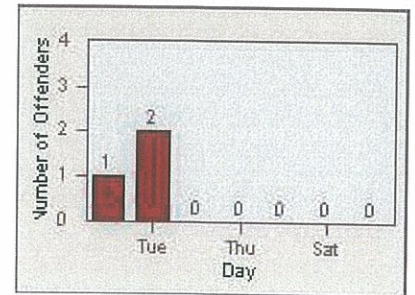

Redflex Redlight Offender Statistics

CONTRACT: Oceanside
 DATE FROM: 01-Jul-2013

LOCATION: OSC-COOC-01 Intersection of College Blvd.
 DATE TO: 31-Jul-2013

LANE 1

LANE 2

LANE 3

Redflex Redlight Offender Statistics