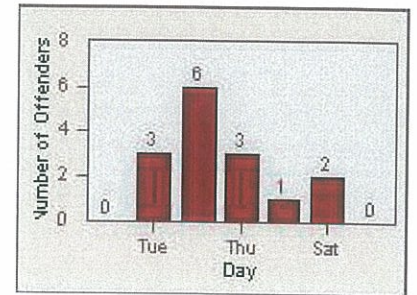

Redflex Redlight Offender Statistics

CONTRACT: Oceanside   LOCATION: OSC-MICA-03 Mission Av
DATE FROM: 01-Jul-2013   DATE TO: 31-Jul-2013

LANE 1