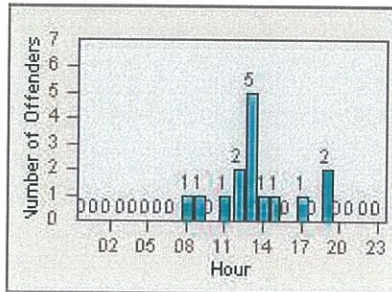

Redflex Redlight Offender Statistics

CONTRACT: Oceanside   LOCATION: OSC-MICA-03 Mission Av
DATE FROM: 01-Jul-2013   DATE TO: 31-Jul-2013

LANE 1