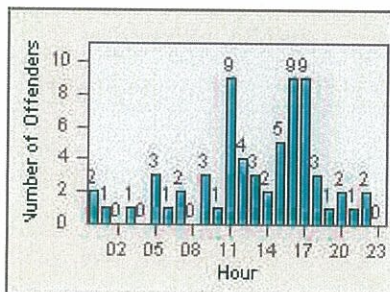

Redflex Redlight Offender Statistics

CONTRACT: Oceanside
DATE FROM: 01-Jul-2013

LOCATION: OSC-OCOC-01 Oceanside BI
DATE TO: 31-Jul-2013

LANE 4

LANE TOTAL