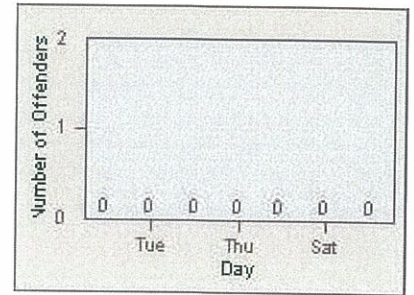

Redflex Redlight Offender Statistics

CONTRACT: Oceanside   LOCATION: OSC-OGCO-01 Old Grove Rd
DATE FROM: 01-Jul-2013   DATE TO: 31-Jul-2013

LANE 4