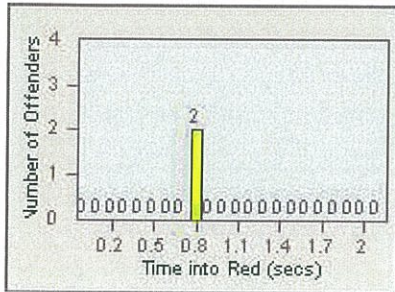

Redflex Redlight Offender Statistics

CONTRACT: Oceanside
DATE FROM: 01-Jul-2013

LOCATION: OSC-OCCE-01 Oceanside BI
DATE TO: 31-Jul-2013

LANE 1