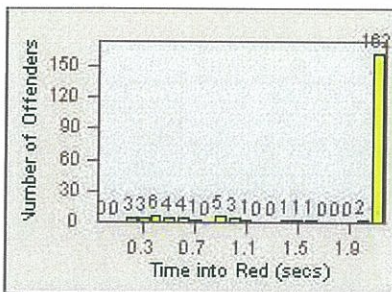

LANE 4

LANE TOTAL

Redflex Redlight Offender Statistics

CONTRACT: Oceanside LOCATION: OSC-OGCO-01 Old Grove Rd
 DATE FROM: 01-Jul-2013 DATE TO: 31-Jul-2013

LANE 1

LANE 2

LANE 3

Redflex Redlight Offender Statistics