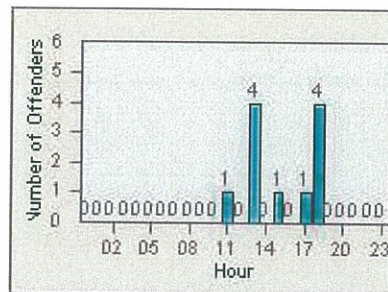

LANE 1

LANE 2

LANE 3

Redflex Redlight Offender Statistics

CONTRACT: Oceanside **LOCATION:** OSC-VIEC-01 Vista Way
DATE FROM: 01-Jul-2013 **DATE TO:** 31-Jul-2013

LANE 4

LANE TOTAL

Redflex Redlight Offender Statistics

CONTRACT: Oceanside LOCATION: OSC-VIEC-03 Vista Way
 DATE FROM: 01-Jul-2013 DATE TO: 31-Jul-2013

LANE 1

LANE 2

LANE 3

Redflex Redlight Offender Statistics

CONTRACT: Oceanside LOCATION: OSC-VIEC-03 Vista Way
 DATE FROM: 01-Jul-2013 DATE TO: 31-Jul-2013