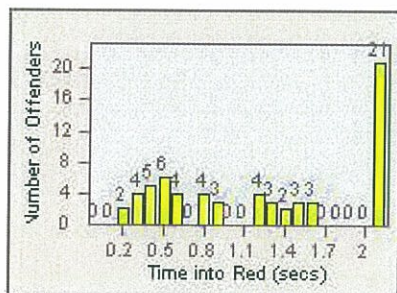

Redflex Redlight Offender Statistics

CONTRACT: Oceanside
DATE FROM: 01-Jul-2013

LOCATION: OSC-OCOC-01 Oceanside BI
DATE TO: 31-Jul-2013

LANE 4

LANE TOTAL