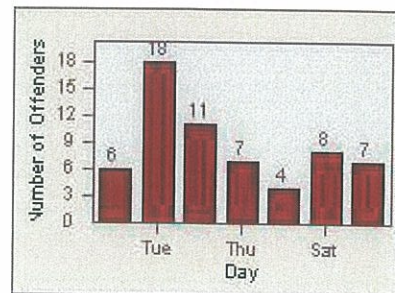

Redflex Redlight Offender Statistics

CONTRACT: Oceanside
DATE FROM: 01-Jul-2013

LOCATION: OSC-OCOC-01 Oceanside BI
DATE TO: 31-Jul-2013

LANE 4