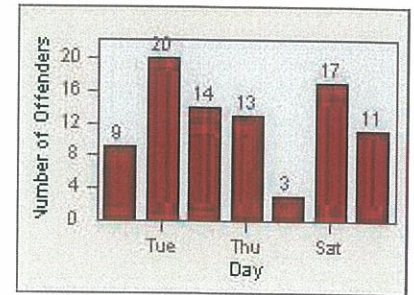

Redflex Redlight Offender Statistics

CONTRACT: Oceanside   LOCATION: OSC-COOG-01 College BI
DATE FROM: 01-Jul-2013   DATE TO: 31-Jul-2013

LANE 4