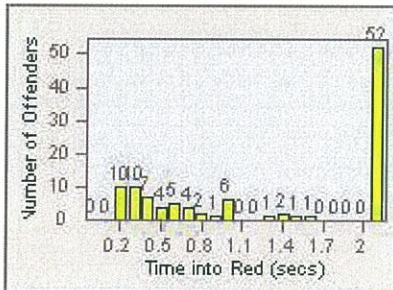

LANE 1

LANE 2

LANE 3

Redflex Redlight Offender Statistics

CONTRACT: Oceanside **LOCATION:** OSC-MICA-03 Mission Av
DATE FROM: 01-Jul-2013 **DATE TO:** 31-Jul-2013

LANE 4

LANE TOTAL

Redflex Redlight Offender Statistics