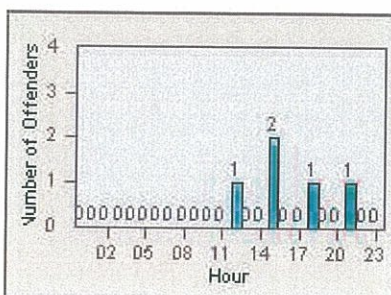

Redflex Redlight Offender Statistics

CONTRACT: Oceanside
DATE FROM: 01-Jul-2013

LOCATION: OSC-COOG-01 College BI
DATE TO: 31-Jul-2013

LANE 1