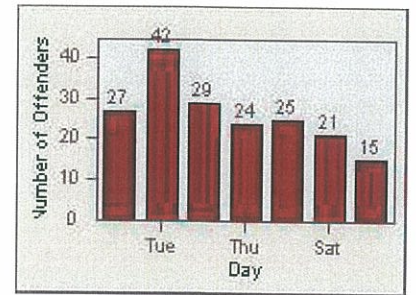

Redflex Redlight Offender Statistics

CONTRACT: Oceanside   **LOCATION:** OSC-VIEC-01 Vista Way
DATE FROM: 01-Jul-2013   **DATE TO:** 31-Jul-2013

LANE 1

LANE 2

LANE 3