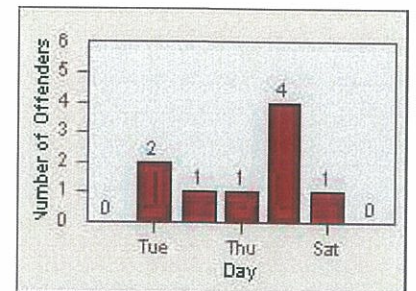

Redflex Redlight Offender Statistics

CONTRACT: Oceanside   **LOCATION:** OSC-VIEC-01 Vista Way
DATE FROM: 01-Jul-2013   **DATE TO:** 31-Jul-2013

LANE 1

LANE 2

LANE 3