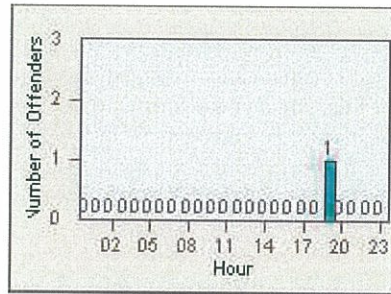

CONTRACT: Oceanside
 DATE FROM: 01-Jul-2013

LOCATION: OSC-OCCE-01 Oceanside BI
 DATE TO: 31-Jul-2013

LANE 1

LANE 2

LANE 3

Redflex Redlight Offender Statistics

CONTRACT: Oceanside
 DATE FROM: 01-Jul-2013

LOCATION: OSC-OCOC-01 Oceanside BI
 DATE TO: 31-Jul-2013