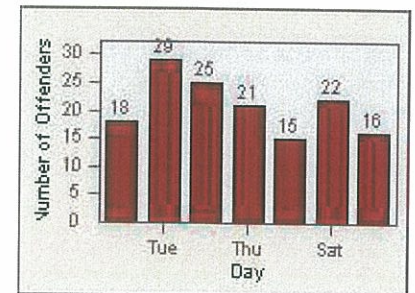

Redflex Redlight Offender Statistics

CONTRACT: Oceanside   LOCATION: OSC-COOG-01 College BI
DATE FROM: 01-Jul-2013   DATE TO: 31-Jul-2013

LANE 4

LANE TOTAL