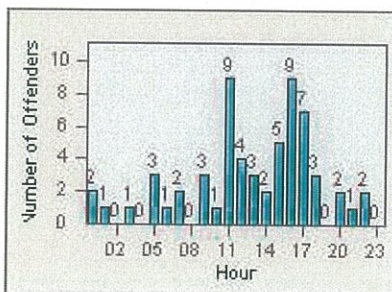

Redflex Redlight Offender Statistics

CONTRACT: Oceanside
DATE FROM: 01-Jul-2013

LOCATION: OSC-OCOC-01 Oceanside BI
DATE TO: 31-Jul-2013

LANE 4