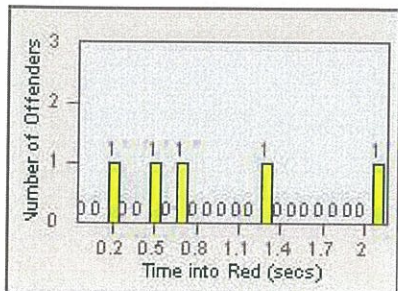

Redflex Redlight Offender Statistics

CONTRACT: Oceanside
DATE FROM: 01-Jul-2013

LOCATION: OSC-COOG-01 College BI
DATE TO: 31-Jul-2013

LANE 1