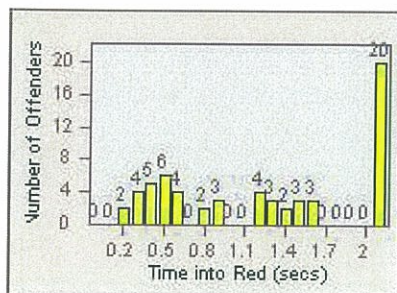

Redflex Redlight Offender Statistics

CONTRACT: Oceanside
DATE FROM: 01-Jul-2013

LOCATION: OSC-OCOC-01 Oceanside BI
DATE TO: 31-Jul-2013

LANE 4