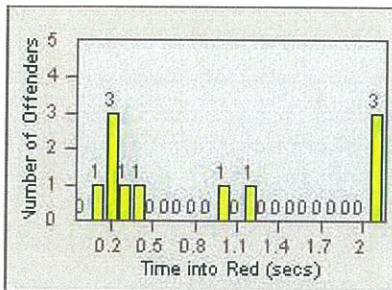

LANE 1

LANE 2

LANE 3

Redflex Redlight Offender Statistics

CONTRACT: Oceanside **LOCATION:** OSC-VIEC-01 Vista Way
DATE FROM: 01-Jul-2013 **DATE TO:** 31-Jul-2013

LANE 4

LANE TOTAL

Redflex Redlight Offender Statistics

CONTRACT: Oceanside LOCATION: OSC-VIEC-03 Vista Way
 DATE FROM: 01-Jul-2013 DATE TO: 31-Jul-2013

LANE 1

LANE 2

LANE 3

Redflex Redlight Offender Statistics

CONTRACT: Oceanside LOCATION: OSC-VIEC-03 Vista Way
 DATE FROM: 01-Jul-2013 DATE TO: 31-Jul-2013