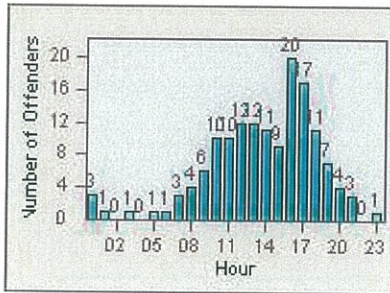

Redflex Redlight Offender Statistics

CONTRACT: Oceanside   LOCATION: OSC-MICA-01 Mission Av
DATE FROM: 01-Jul-2013   DATE TO: 31-Jul-2013

LANE 4