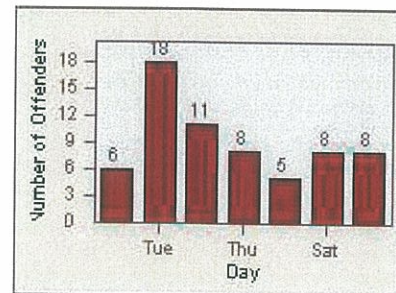

Redflex Redlight Offender Statistics

CONTRACT: Oceanside
DATE FROM: 01-Jul-2013

LOCATION: OSC-OCOC-01 Oceanside BI
DATE TO: 31-Jul-2013

LANE 4

LANE TOTAL