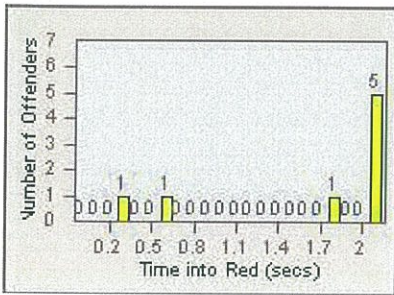

LANE 4

LANE TOTAL

Redflex Redlight Offender Statistics

CONTRACT: Oceanside **LOCATION:** OSC-MICA-01 Mission Av
DATE FROM: 01-Jul-2013 **DATE TO:** 31-Jul-2013

LANE 1

LANE 2

LANE 3

Redflex Redlight Offender Statistics