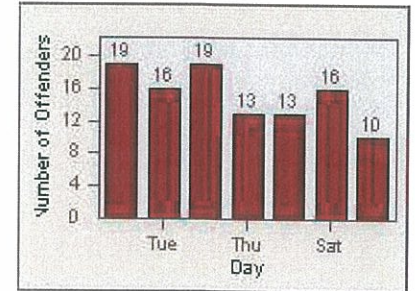

LANE 1

LANE 2

LANE 3

Redflex Redlight Offender Statistics

CONTRACT: Oceanside **LOCATION:** OSC-MICA-03 Mission Av
DATE FROM: 01-Jul-2013 **DATE TO:** 31-Jul-2013

LANE 4

LANE TOTAL

Redflex Redlight Offender Statistics