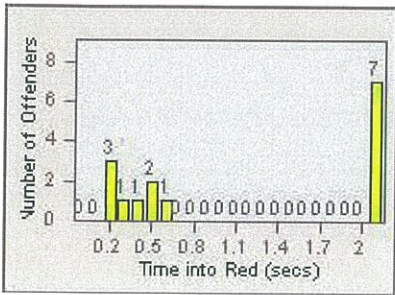

Redflex Redlight Offender Statistics

CONTRACT: Oceanside   LOCATION: OSC-MICA-03 Mission Av
DATE FROM: 01-Jul-2013   DATE TO: 31-Jul-2013

LANE 1