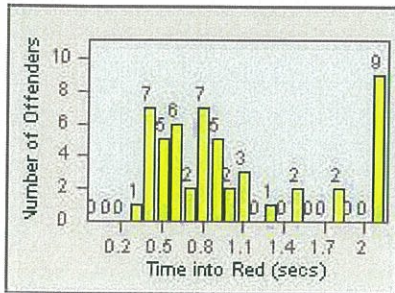

LANE 1

LANE 2

LANE 3

Redflex Redlight Offender Statistics

CONTRACT: Oceanside **LOCATION:** OSC-VIEC-01 Vista Way
DATE FROM: 01-Jul-2013 **DATE TO:** 31-Jul-2013

LANE 4

LANE TOTAL

Redflex Redlight Offender Statistics

CONTRACT: Oceanside LOCATION: OSC-VIEC-03 Vista Way
 DATE FROM: 01-Jul-2013 DATE TO: 31-Jul-2013

LANE 1

LANE 2

LANE 3

Redflex Redlight Offender Statistics

CONTRACT: Oceanside LOCATION: OSC-VIEC-03 Vista Way
 DATE FROM: 01-Jul-2013 DATE TO: 31-Jul-2013