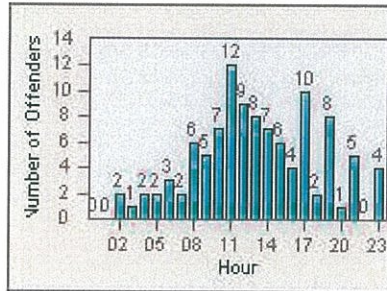

LANE 1

LANE 2

LANE 3

Redflex Redlight Offender Statistics

CONTRACT: Oceanside **LOCATION:** OSC-MICA-03 Mission Av
DATE FROM: 01-Jul-2013 **DATE TO:** 31-Jul-2013

LANE 4

LANE TOTAL

Redflex Redlight Offender Statistics