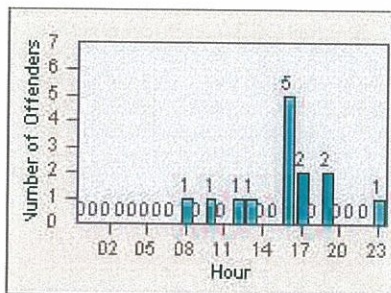

Redflex Redlight Offender Statistics

CONTRACT: Oceanside
DATE FROM: 01-Jul-2013

LOCATION: OSC-COOG-01 College BI
DATE TO: 31-Jul-2013

LANE 1

LANE 2

LANE 3