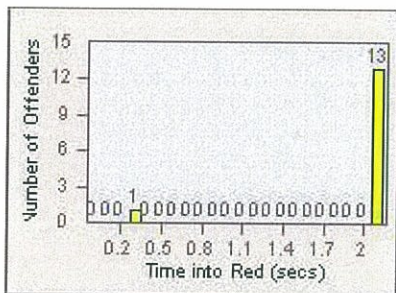

Redflex Redlight Offender Statistics

CONTRACT: Oceanside
DATE FROM: 01-Jul-2013

LOCATION: OSC-COOG-01 College BI
DATE TO: 31-Jul-2013

LANE 1

LANE 2

LANE 3