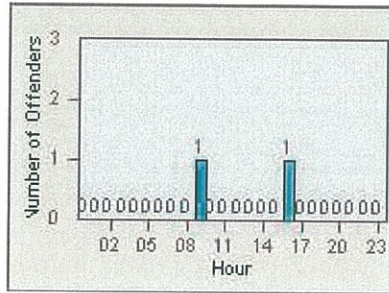

LANE 4

LANE TOTAL

Redflex Redlight Offender Statistics

CONTRACT: Oceanside LOCATION: OSC-OGCO-01 Old Grove Rd
 DATE FROM: 01-Jul-2013 DATE TO: 31-Jul-2013

LANE 1

LANE 2

LANE 3

Redflex Redlight Offender Statistics