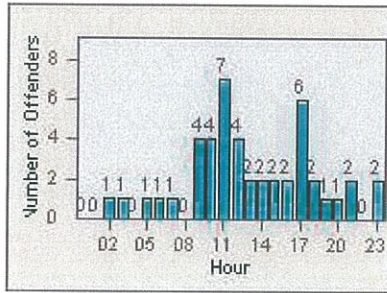

LANE 1

LANE 2

LANE 3

Redflex Redlight Offender Statistics

CONTRACT: Oceanside **LOCATION:** OSC-MICA-03 Mission Av
DATE FROM: 01-Jul-2013 **DATE TO:** 31-Jul-2013

LANE 4

LANE TOTAL

Redflex Redlight Offender Statistics