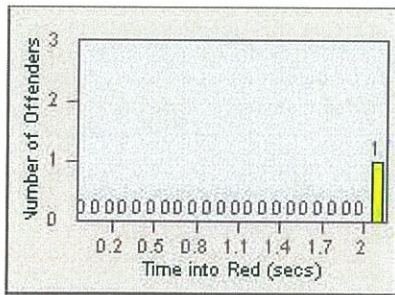

CONTRACT: Oceanside
 DATE FROM: 01-Jul-2013

LOCATION: OSC-OCCE-01 Oceanside BI
 DATE TO: 31-Jul-2013

LANE 1

LANE 2

LANE 3

Redflex Redlight Offender Statistics

CONTRACT: Oceanside
 DATE FROM: 01-Jul-2013

LOCATION: OSC-OCOC-01 Oceanside BI
 DATE TO: 31-Jul-2013