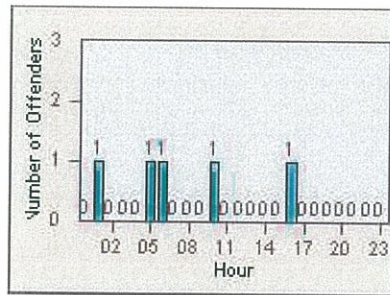

Redflex Redlight Offender Statistics

CONTRACT: Oceanside
 DATE FROM: 01-Jul-2013

LOCATION: OSC-COOC-01 Intersection of College Blvd.
 DATE TO: 31-Jul-2013

LANE 1

LANE 2

LANE 3

Redflex Redlight Offender Statistics