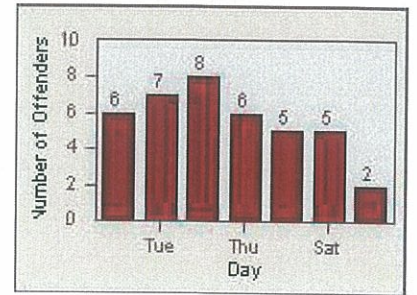

Redflex Redlight Offender Statistics

CONTRACT: Oceanside   **LOCATION:** OSC-VIEC-01 Vista Way
DATE FROM: 01-Jul-2013   **DATE TO:** 31-Jul-2013

LANE 1