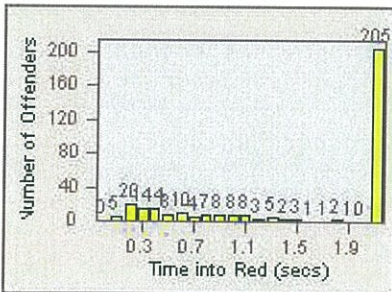

LANE 1

LANE 2

LANE 3

Redflex Redlight Offender Statistics

CONTRACT: Oceanside **LOCATION:** OSC-VIEC-01 Vista Way
DATE FROM: 01-Jul-2013 **DATE TO:** 31-Jul-2013

LANE 4

LANE TOTAL

Redflex Redlight Offender Statistics

CONTRACT: Oceanside LOCATION: OSC-VIEC-03 Vista Way
 DATE FROM: 01-Jul-2013 DATE TO: 31-Jul-2013

LANE 1

LANE 2

LANE 3

Redflex Redlight Offender Statistics

CONTRACT: Oceanside LOCATION: OSC-VIEC-03 Vista Way
 DATE FROM: 01-Jul-2013 DATE TO: 31-Jul-2013