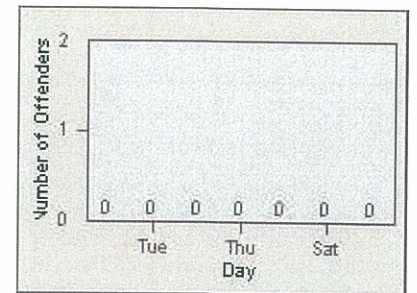

CONTRACT: Oceanside
 DATE FROM: 01-Jul-2013

LOCATION: OSC-OCCE-01 Oceanside BI
 DATE TO: 31-Jul-2013

LANE 1

LANE 2

LANE 3

Redflex Redlight Offender Statistics

CONTRACT: Oceanside
 DATE FROM: 01-Jul-2013

LOCATION: OSC-OCOC-01 Oceanside BI
 DATE TO: 31-Jul-2013