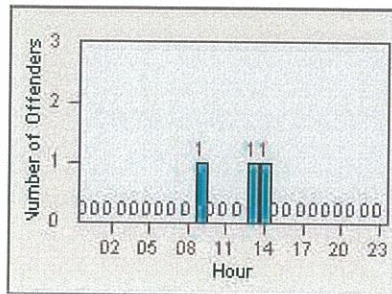

Redflex Redlight Offender Statistics

CONTRACT: Oceanside
 DATE FROM: 01-Jul-2013

LOCATION: OSC-COOC-01 Intersection of College Blvd.
 DATE TO: 31-Jul-2013

LANE 1

LANE 2

LANE 3

Redflex Redlight Offender Statistics