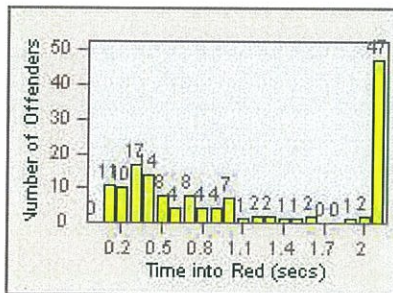

Redflex Redlight Offender Statistics

CONTRACT: Oceanside   LOCATION: OSC-COOG-01 College BI
DATE FROM: 01-Jul-2013   DATE TO: 31-Jul-2013

LANE 4

LANE TOTAL