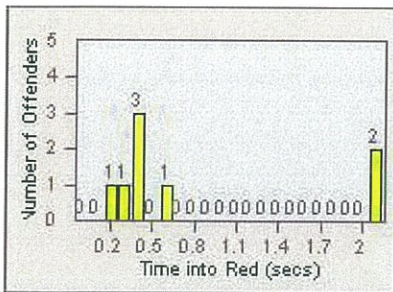

LANE 4

LANE TOTAL

Redflex Redlight Offender Statistics

CONTRACT: Oceanside **LOCATION:** OSC-MICA-01 Mission Av
DATE FROM: 01-Jul-2013 **DATE TO:** 31-Jul-2013

LANE 1

LANE 2

LANE 3

Redflex Redlight Offender Statistics