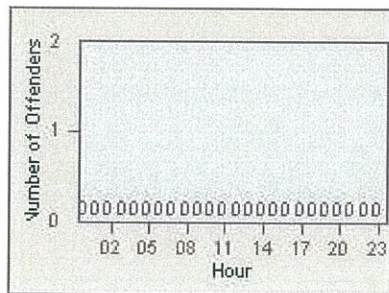

Redflex Redlight Offender Statistics

CONTRACT: Oceanside
DATE FROM: 01-Jul-2013

LOCATION: OSC-COOC-01 Intersection of College Blvd.
DATE TO: 31-Jul-2013

LANE 4