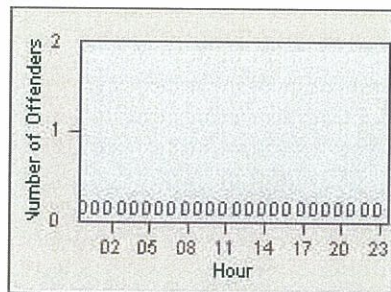

CONTRACT: Oceanside
 DATE FROM: 01-Jul-2013

LOCATION: OSC-OCCE-01 Oceanside BI
 DATE TO: 31-Jul-2013

LANE 1

LANE 2

LANE 3

Redflex Redlight Offender Statistics

CONTRACT: Oceanside
 DATE FROM: 01-Jul-2013

LOCATION: OSC-OCOC-01 Oceanside BI
 DATE TO: 31-Jul-2013