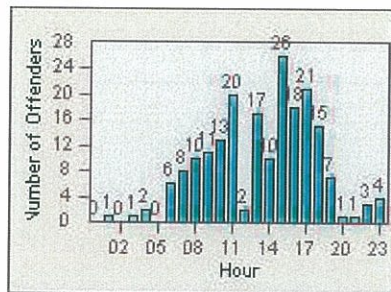

LANE 4

LANE TOTAL

Redflex Redlight Offender Statistics

CONTRACT: Oceanside LOCATION: OSC-OGCO-01 Old Grove Rd
 DATE FROM: 01-Jul-2013 DATE TO: 31-Jul-2013

LANE 1

LANE 2

LANE 3

Redflex Redlight Offender Statistics