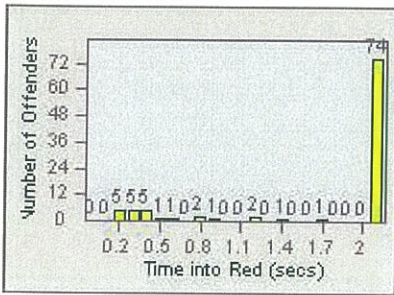

LANE 1

LANE 2

LANE 3

Redflex Redlight Offender Statistics

CONTRACT: Oceanside **LOCATION:** OSC-VIEC-01 Vista Way
DATE FROM: 01-Jul-2013 **DATE TO:** 31-Jul-2013

LANE 4

LANE TOTAL

Redflex Redlight Offender Statistics

CONTRACT: Oceanside LOCATION: OSC-VIEC-03 Vista Way
 DATE FROM: 01-Jul-2013 DATE TO: 31-Jul-2013

LANE 1

LANE 2

LANE 3

Redflex Redlight Offender Statistics

CONTRACT: Oceanside LOCATION: OSC-VIEC-03 Vista Way
 DATE FROM: 01-Jul-2013 DATE TO: 31-Jul-2013