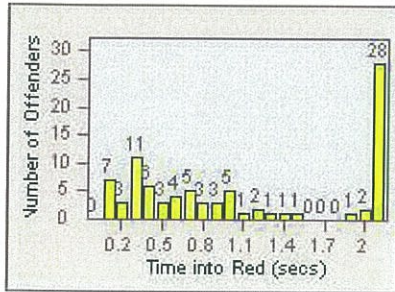

Redflex Redlight Offender Statistics

CONTRACT: Oceanside   LOCATION: OSC-COOG-01 College BI
DATE FROM: 01-Jul-2013   DATE TO: 31-Jul-2013

LANE 4