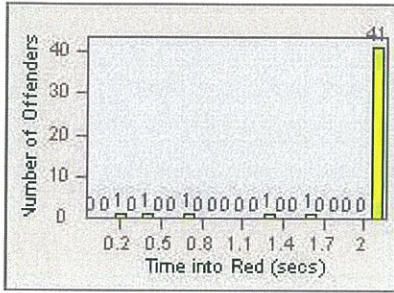

LANE 1

LANE 2

LANE 3

Redflex Redlight Offender Statistics

CONTRACT: Oceanside **LOCATION:** OSC-MICA-03 Mission Av
DATE FROM: 01-Jul-2013 **DATE TO:** 31-Jul-2013

LANE 4

LANE TOTAL

Redflex Redlight Offender Statistics