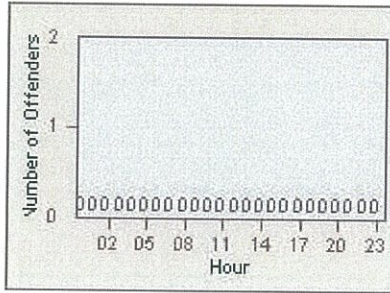

Redflex Redlight Offender Statistics

CONTRACT: Oceanside   LOCATION: OSC-OGCO-01 Old Grove Rd
DATE FROM: 01-Jul-2013   DATE TO: 31-Jul-2013

LANE 4