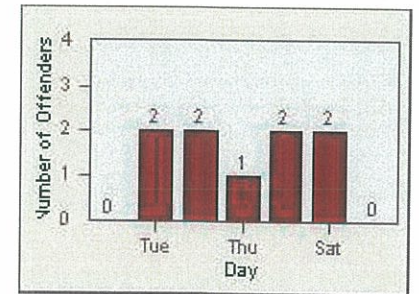

LANE 1

LANE 2

LANE 3

Redflex Redlight Offender Statistics

CONTRACT: Oceanside **LOCATION:** OSC-VIEC-01 Vista Way
DATE FROM: 01-Jul-2013 **DATE TO:** 31-Jul-2013

LANE 4

LANE TOTAL

Redflex Redlight Offender Statistics

CONTRACT: Oceanside LOCATION: OSC-VIEC-03 Vista Way
 DATE FROM: 01-Jul-2013 DATE TO: 31-Jul-2013

LANE 1

LANE 2

LANE 3

Redflex Redlight Offender Statistics

CONTRACT: Oceanside LOCATION: OSC-VIEC-03 Vista Way
 DATE FROM: 01-Jul-2013 DATE TO: 31-Jul-2013