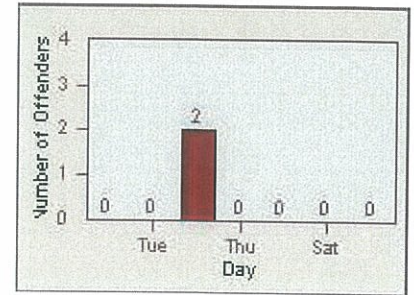

LANE 4

LANE TOTAL

Redflex Redlight Offender Statistics

CONTRACT: Oceanside LOCATION: OSC-OGCO-01 Old Grove Rd
 DATE FROM: 01-Jul-2013 DATE TO: 31-Jul-2013

LANE 1

LANE 2

LANE 3

Redflex Redlight Offender Statistics