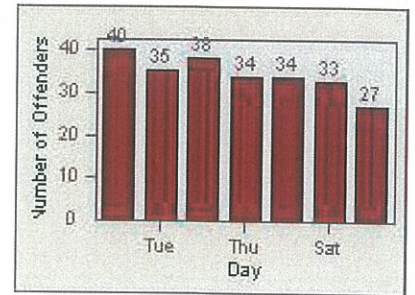

Redflex Redlight Offender Statistics

CONTRACT: Oceanside   LOCATION: OSC-VIEC-03 Vista Way
DATE FROM: 01-Jul-2013   DATE TO: 31-Jul-2013

LANE 4