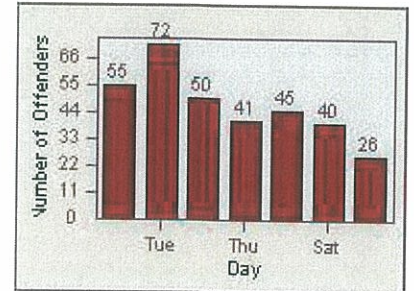

LANE 1

LANE 2

LANE 3

Redflex Redlight Offender Statistics

CONTRACT: Oceanside **LOCATION:** OSC-VIEC-01 Vista Way
DATE FROM: 01-Jul-2013 **DATE TO:** 31-Jul-2013

LANE 4

LANE TOTAL

Redflex Redlight Offender Statistics

CONTRACT: Oceanside LOCATION: OSC-VIEC-03 Vista Way
 DATE FROM: 01-Jul-2013 DATE TO: 31-Jul-2013

LANE 1

LANE 2

LANE 3

Redflex Redlight Offender Statistics

CONTRACT: Oceanside LOCATION: OSC-VIEC-03 Vista Way
 DATE FROM: 01-Jul-2013 DATE TO: 31-Jul-2013