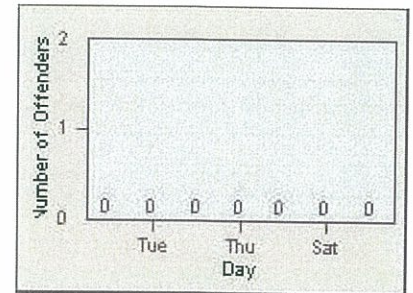

LANE 4

LANE TOTAL

Redflex Redlight Offender Statistics

CONTRACT: Oceanside LOCATION: OSC-OGCO-01 Old Grove Rd
 DATE FROM: 01-Jul-2013 DATE TO: 31-Jul-2013

LANE 1

LANE 2

LANE 3

Redflex Redlight Offender Statistics