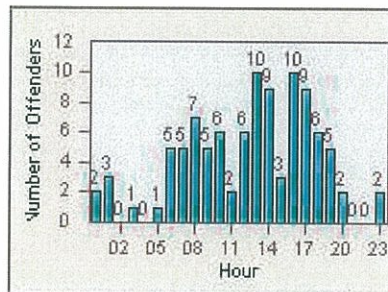

CONTRACT: Oceanside
 DATE FROM: 01-Jul-2013

LOCATION: OSC-COOC-01 Intersection of College Blvd.
 DATE TO: 31-Jul-2013

LANE 4

LANE TOTAL

Redflex Redlight Offender Statistics

CONTRACT: Oceanside
 DATE FROM: 01-Jul-2013