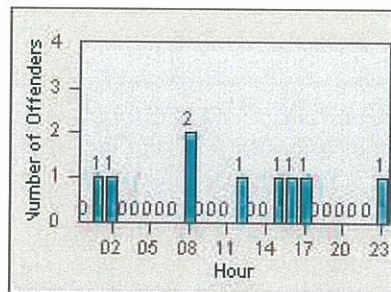

CONTRACT: Oceanside LOCATION: OSC-OGCO-01 Old Grove Rd
 DATE FROM: 01-Jul-2013 DATE TO: 31-Jul-2013

LANE 4

LANE TOTAL

Redflex Redlight Offender Statistics

CONTRACT: Oceanside **LOCATION:** OSC-VIEC-01 Vista Way
DATE FROM: 01-Jul-2013 **DATE TO:** 31-Jul-2013

LANE 1

LANE 2

LANE 3

Redflex Redlight Offender Statistics

CONTRACT: Oceanside **LOCATION:** OSC-VIEC-01 Vista Way
DATE FROM: 01-Jul-2013 **DATE TO:** 31-Jul-2013

LANE 4

LANE TOTAL

Redflex Redlight Offender Statistics