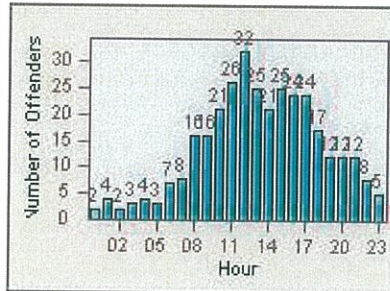

LANE 1

LANE 2

LANE 3

Redflex Redlight Offender Statistics

CONTRACT: Oceanside **LOCATION:** OSC-VIEC-01 Vista Way
DATE FROM: 01-Jul-2013 **DATE TO:** 31-Jul-2013

LANE 4

LANE TOTAL

Redflex Redlight Offender Statistics

CONTRACT: Oceanside LOCATION: OSC-VIEC-03 Vista Way
 DATE FROM: 01-Jul-2013 DATE TO: 31-Jul-2013

LANE 1

LANE 2

LANE 3

Redflex Redlight Offender Statistics

CONTRACT: Oceanside LOCATION: OSC-VIEC-03 Vista Way
 DATE FROM: 01-Jul-2013 DATE TO: 31-Jul-2013