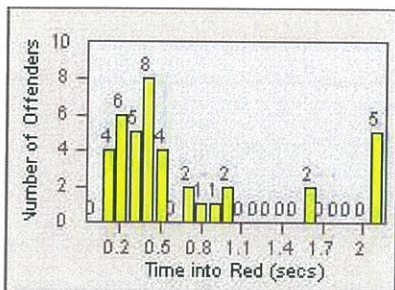

LOCATION: OSC-COOG-01 College BI
 DATE TO: 31-Jul-2013

LANE 1

LANE 2

LANE 3

Redflex Redlight Offender Statistics

CONTRACT: Oceanside LOCATION: OSC-COOG-01 College BI
 DATE FROM: 01-Jul-2013 DATE TO: 31-Jul-2013