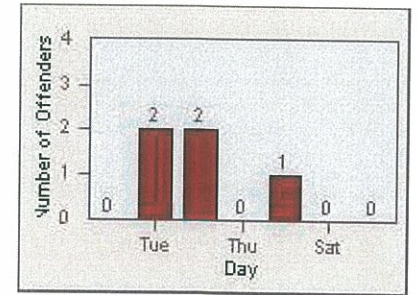

Redflex Redlight Offender Statistics

CONTRACT: Oceanside
 DATE FROM: 01-Jul-2013

LOCATION: OSC-COOC-01 Intersection of College Blvd.
 DATE TO: 31-Jul-2013

LANE 1

LANE 2

LANE 3

Redflex Redlight Offender Statistics