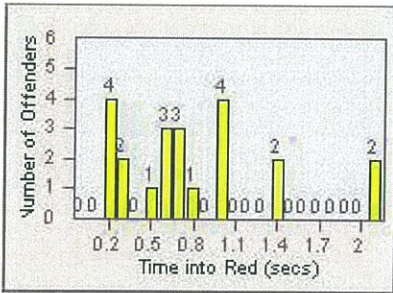

Redflex Redlight Offender Statistics

CONTRACT: Oceanside   LOCATION: OSC-MICA-03 Mission Av
DATE FROM: 01-Jul-2013   DATE TO: 31-Jul-2013

LANE 1

LANE 2

LANE 3