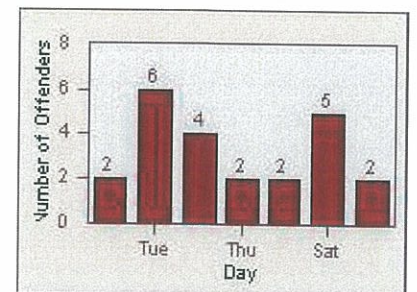

Redflex Redlight Offender Statistics

CONTRACT: Oceanside   LOCATION: OSC-MICA-03 Mission Av
DATE FROM: 01-Jul-2013   DATE TO: 31-Jul-2013

LANE 1

LANE 2

LANE 3