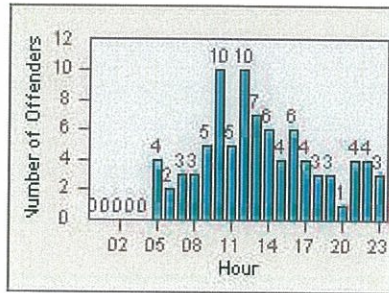

Redflex Redlight Offender Statistics

CONTRACT: Oceanside   LOCATION: OSC-COOG-01 College BI
DATE FROM: 01-Jul-2013   DATE TO: 31-Jul-2013

LANE 4