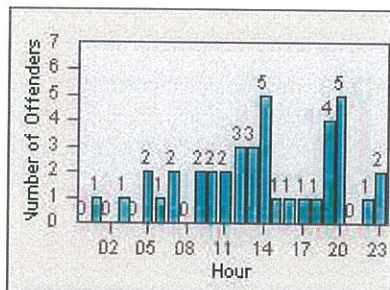

LOCATION: OSC-COOG-01 College BI
 DATE TO: 31-Jul-2013

LANE 1

LANE 2

LANE 3

Redflex Redlight Offender Statistics

CONTRACT: Oceanside LOCATION: OSC-COOG-01 College BI
 DATE FROM: 01-Jul-2013 DATE TO: 31-Jul-2013