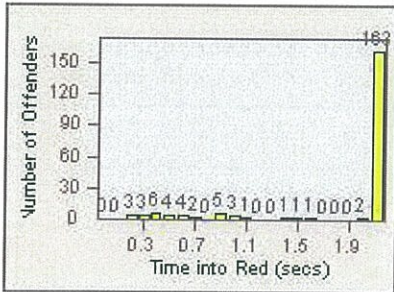

Redflex Redlight Offender Statistics

CONTRACT: Oceanside   LOCATION: OSC-OGCO-01 Old Grove Rd
DATE FROM: 01-Jul-2013   DATE TO: 31-Jul-2013

LANE 4

LANE TOTAL