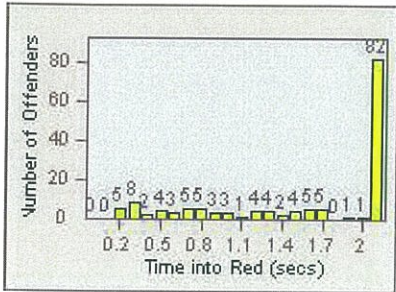

Redflex Redlight Offender Statistics

CONTRACT: Oceanside   LOCATION: OSC-MICA-01 Mission Av
DATE FROM: 01-Jul-2013   DATE TO: 31-Jul-2013

LANE 4