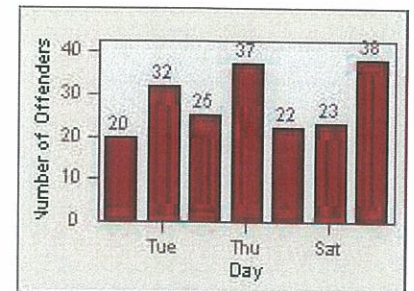

LANE 4

LANE TOTAL

Redflex Redlight Offender Statistics

CONTRACT: Oceanside LOCATION: OSC-OGCO-01 Old Grove Rd
 DATE FROM: 01-Jul-2013 DATE TO: 31-Jul-2013

LANE 1

LANE 2

LANE 3

Redflex Redlight Offender Statistics