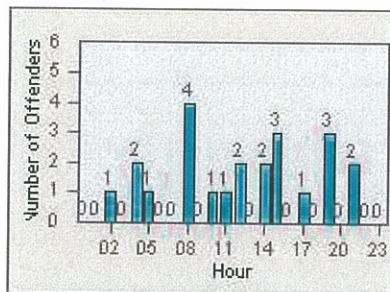

Redflex Redlight Offender Statistics

CONTRACT: Oceanside   LOCATION: OSC-MICA-03 Mission Av
DATE FROM: 01-Jul-2013   DATE TO: 31-Jul-2013

LANE 1

LANE 2

LANE 3