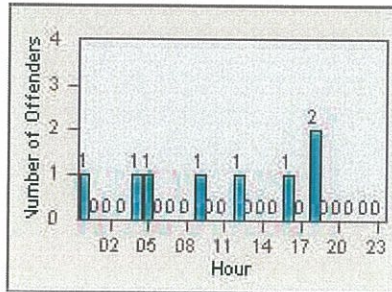

LANE 4

LANE TOTAL

Redflex Redlight Offender Statistics

CONTRACT: Oceanside **LOCATION:** OSC-MICA-01 Mission Av
DATE FROM: 01-Jul-2013 **DATE TO:** 31-Jul-2013

LANE 1

LANE 2

LANE 3

Redflex Redlight Offender Statistics