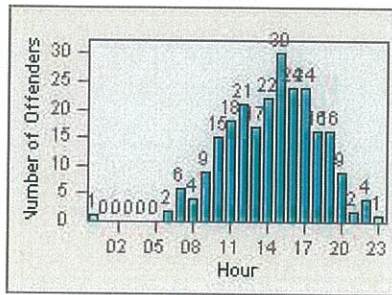

Redflex Redlight Offender Statistics

CONTRACT: Oceanside   LOCATION: OSC-VIEC-03 Vista Way
DATE FROM: 01-Jul-2013   DATE TO: 31-Jul-2013

LANE 4