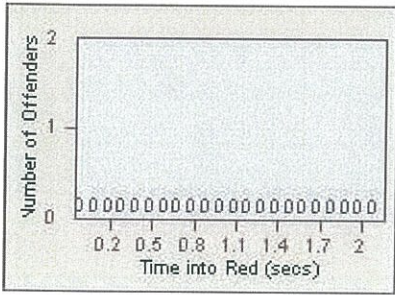

Redflex Redlight Offender Statistics

CONTRACT: Oceanside   LOCATION: OSC-OGCO-01 Old Grove Rd
DATE FROM: 01-Jul-2013   DATE TO: 31-Jul-2013

LANE 4