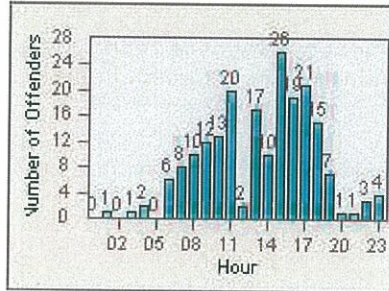

Redflex Redlight Offender Statistics

CONTRACT: Oceanside   LOCATION: OSC-OGCO-01 Old Grove Rd
DATE FROM: 01-Jul-2013   DATE TO: 31-Jul-2013

LANE 4

LANE TOTAL