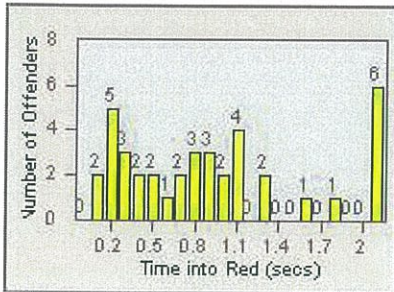

CONTRACT: Oceanside LOCATION: OSC-OGCO-01 Old Grove Rd
 DATE FROM: 01-Jul-2013 DATE TO: 31-Jul-2013

LANE 4

LANE TOTAL

Redflex Redlight Offender Statistics

CONTRACT: Oceanside **LOCATION:** OSC-VIEC-01 Vista Way
DATE FROM: 01-Jul-2013 **DATE TO:** 31-Jul-2013

LANE 1

LANE 2

LANE 3

Redflex Redlight Offender Statistics

CONTRACT: Oceanside **LOCATION:** OSC-VIEC-01 Vista Way
DATE FROM: 01-Jul-2013 **DATE TO:** 31-Jul-2013

LANE 4

LANE TOTAL

Redflex Redlight Offender Statistics