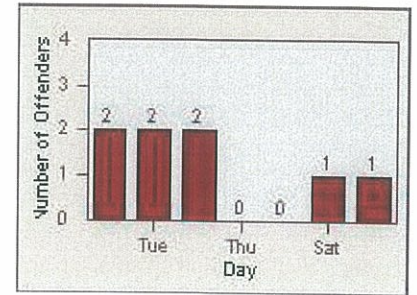

LANE 4

LANE TOTAL

Redflex Redlight Offender Statistics

CONTRACT: Oceanside **LOCATION:** OSC-MICA-01 Mission Av
DATE FROM: 01-Jul-2013 **DATE TO:** 31-Jul-2013

LANE 1

LANE 2

LANE 3

Redflex Redlight Offender Statistics