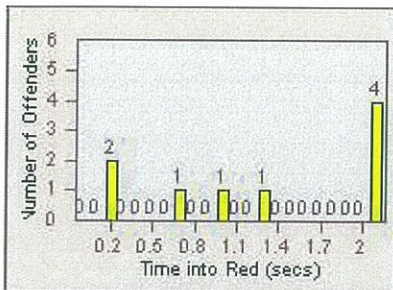

CONTRACT: Oceanside LOCATION: OSC-OGCO-01 Old Grove Rd
 DATE FROM: 01-Jul-2013 DATE TO: 31-Jul-2013

LANE 4

LANE TOTAL

Redflex Redlight Offender Statistics

CONTRACT: Oceanside **LOCATION:** OSC-VIEC-01 Vista Way
DATE FROM: 01-Jul-2013 **DATE TO:** 31-Jul-2013

LANE 1

LANE 2

LANE 3

Redflex Redlight Offender Statistics

CONTRACT: Oceanside **LOCATION:** OSC-VIEC-01 Vista Way
DATE FROM: 01-Jul-2013 **DATE TO:** 31-Jul-2013

LANE 4

LANE TOTAL

Redflex Redlight Offender Statistics