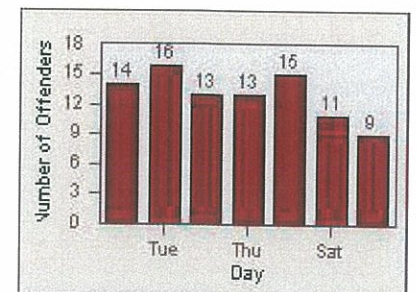

Redflex Redlight Offender Statistics

CONTRACT: Oceanside
 DATE FROM: 01-Jul-2013

LOCATION: OSC-COOC-01 Intersection of College Blvd.
 DATE TO: 31-Jul-2013

LANE 1

LANE 2

LANE 3

Redflex Redlight Offender Statistics