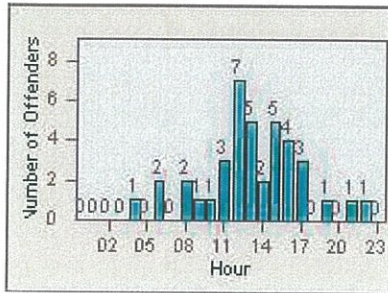

CONTRACT: Oceanside LOCATION: OSC-OGCO-01 Old Grove Rd
 DATE FROM: 01-Jul-2013 DATE TO: 31-Jul-2013

LANE 4

LANE TOTAL

Redflex Redlight Offender Statistics

CONTRACT: Oceanside **LOCATION:** OSC-VIEC-01 Vista Way
DATE FROM: 01-Jul-2013 **DATE TO:** 31-Jul-2013

LANE 1

LANE 2

LANE 3

Redflex Redlight Offender Statistics

CONTRACT: Oceanside **LOCATION:** OSC-VIEC-01 Vista Way
DATE FROM: 01-Jul-2013 **DATE TO:** 31-Jul-2013

LANE 4

LANE TOTAL

Redflex Redlight Offender Statistics