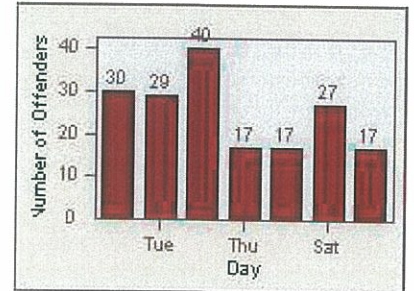

Redflex Redlight Offender Statistics

CONTRACT: Oceanside   LOCATION: OSC-MICA-01 Mission Av
DATE FROM: 01-Jul-2013   DATE TO: 31-Jul-2013

LANE 4

LANE TOTAL