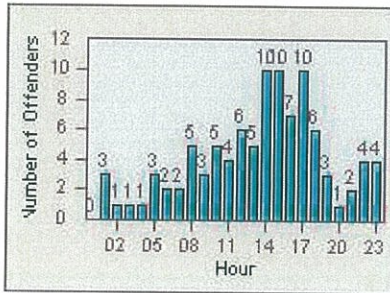

LANE 1

LANE 2

LANE 3

Redflex Redlight Offender Statistics

CONTRACT: Oceanside **LOCATION:** OSC-VIEC-01 Vista Way
DATE FROM: 01-Jul-2013 **DATE TO:** 31-Jul-2013

LANE 4

LANE TOTAL

Redflex Redlight Offender Statistics

CONTRACT: Oceanside LOCATION: OSC-VIEC-03 Vista Way
 DATE FROM: 01-Jul-2013 DATE TO: 31-Jul-2013

LANE 1

LANE 2

LANE 3

Redflex Redlight Offender Statistics

CONTRACT: Oceanside LOCATION: OSC-VIEC-03 Vista Way
 DATE FROM: 01-Jul-2013 DATE TO: 31-Jul-2013