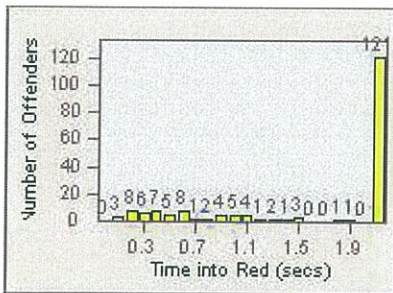

CONTRACT: Oceanside LOCATION: OSC-OGCO-01 Old Grove Rd
 DATE FROM: 01-Jul-2013 DATE TO: 31-Jul-2013

LANE 4

LANE TOTAL

Redflex Redlight Offender Statistics

CONTRACT: Oceanside **LOCATION:** OSC-VIEC-01 Vista Way
DATE FROM: 01-Jul-2013 **DATE TO:** 31-Jul-2013

LANE 1

LANE 2

LANE 3

Redflex Redlight Offender Statistics

CONTRACT: Oceanside **LOCATION:** OSC-VIEC-01 Vista Way
DATE FROM: 01-Jul-2013 **DATE TO:** 31-Jul-2013

LANE 4

LANE TOTAL

Redflex Redlight Offender Statistics