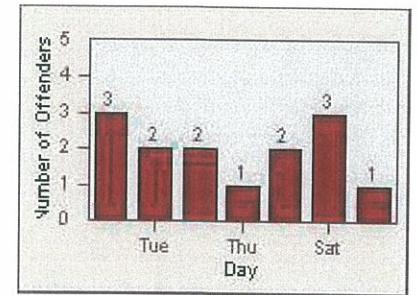

LANE 4

LANE TOTAL

Redflex Redlight Offender Statistics

CONTRACT: Oceanside **LOCATION:** OSC-MICA-01 Mission Av
DATE FROM: 01-Jul-2013 **DATE TO:** 31-Jul-2013

LANE 1

LANE 2

LANE 3

Redflex Redlight Offender Statistics