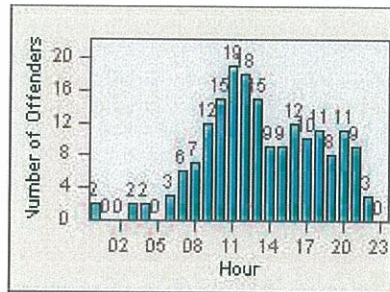

CONTRACT: Oceanside LOCATION: OSC-OGCO-01 Old Grove Rd
 DATE FROM: 01-Jul-2013 DATE TO: 31-Jul-2013

LANE 4

LANE TOTAL

Redflex Redlight Offender Statistics

CONTRACT: Oceanside **LOCATION:** OSC-VIEC-01 Vista Way
DATE FROM: 01-Jul-2013 **DATE TO:** 31-Jul-2013

LANE 1

LANE 2

LANE 3

Redflex Redlight Offender Statistics

CONTRACT: Oceanside **LOCATION:** OSC-VIEC-01 Vista Way
DATE FROM: 01-Jul-2013 **DATE TO:** 31-Jul-2013

LANE 4

LANE TOTAL

Redflex Redlight Offender Statistics