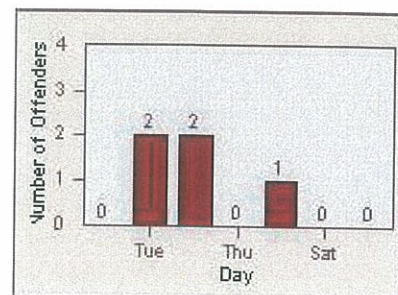

Redflex Redlight Offender Statistics

CONTRACT: Oceanside
DATE FROM: 01-Jul-2013

LOCATION: OSC-COOG-01 College BI
DATE TO: 31-Jul-2013

LANE 1