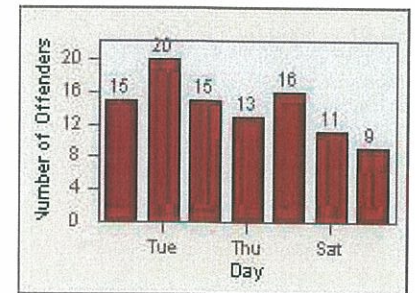

CONTRACT: Oceanside
 DATE FROM: 01-Jul-2013

LOCATION: OSC-COOC-01 Intersection of College Blvd.
 DATE TO: 31-Jul-2013

LANE 4

LANE TOTAL

Redflex Redlight Offender Statistics

CONTRACT: Oceanside
 DATE FROM: 01-Jul-2013