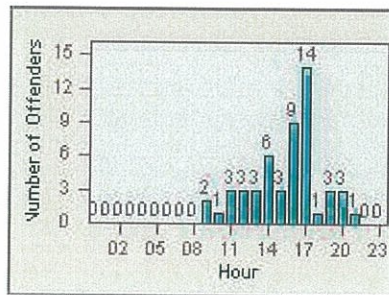

LANE 1

LANE 2

LANE 3

Redflex Redlight Offender Statistics

CONTRACT: Oceanside **LOCATION:** OSC-VIEC-01 Vista Way
DATE FROM: 01-Jul-2013 **DATE TO:** 31-Jul-2013

LANE 4

LANE TOTAL

Redflex Redlight Offender Statistics

CONTRACT: Oceanside LOCATION: OSC-VIEC-03 Vista Way
 DATE FROM: 01-Jul-2013 DATE TO: 31-Jul-2013

LANE 1

LANE 2

LANE 3

Redflex Redlight Offender Statistics

CONTRACT: Oceanside LOCATION: OSC-VIEC-03 Vista Way
 DATE FROM: 01-Jul-2013 DATE TO: 31-Jul-2013