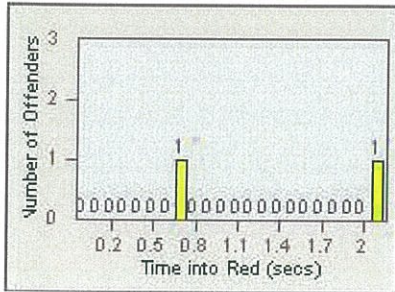

LANE 4

LANE TOTAL

Redflex Redlight Offender Statistics

CONTRACT: Oceanside LOCATION: OSC-OGCO-01 Old Grove Rd
 DATE FROM: 01-Jul-2013 DATE TO: 31-Jul-2013

LANE 1

LANE 2

LANE 3

Redflex Redlight Offender Statistics