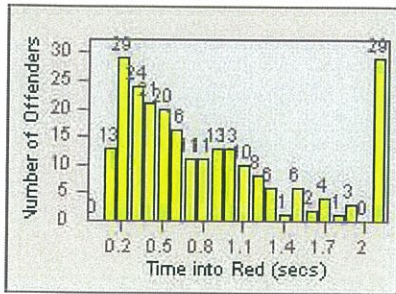

Redflex Redlight Offender Statistics

CONTRACT: Oceanside   LOCATION: OSC-VIEC-03 Vista Way
DATE FROM: 01-Jul-2013   DATE TO: 31-Jul-2013

LANE 4