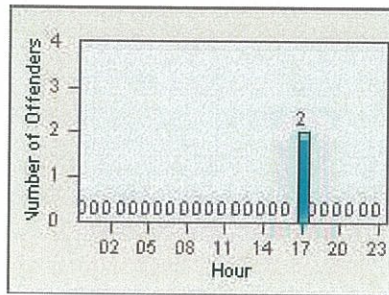

Redflex Redlight Offender Statistics

CONTRACT: Oceanside
DATE FROM: 01-Jul-2013

LOCATION: OSC-OCCE-01 Oceanside BI
DATE TO: 31-Jul-2013

LANE 1