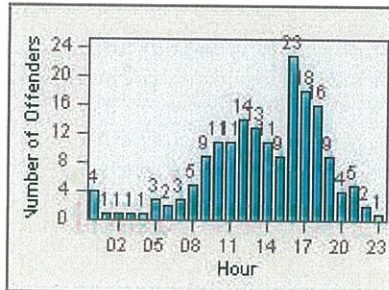

Redflex Redlight Offender Statistics

CONTRACT: Oceanside   LOCATION: OSC-MICA-01 Mission Av
DATE FROM: 01-Jul-2013   DATE TO: 31-Jul-2013

LANE 4

LANE TOTAL