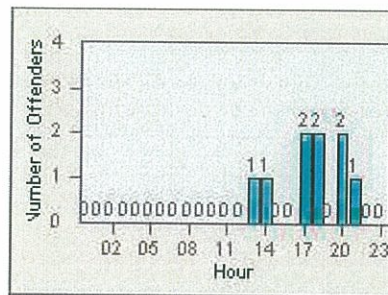

LANE 1

LANE 2

LANE 3

Redflex Redlight Offender Statistics

CONTRACT: Oceanside **LOCATION:** OSC-VIEC-01 Vista Way
DATE FROM: 01-Jul-2013 **DATE TO:** 31-Jul-2013

LANE 4

LANE TOTAL

Redflex Redlight Offender Statistics

CONTRACT: Oceanside LOCATION: OSC-VIEC-03 Vista Way
 DATE FROM: 01-Jul-2013 DATE TO: 31-Jul-2013

LANE 1

LANE 2

LANE 3

Redflex Redlight Offender Statistics

CONTRACT: Oceanside LOCATION: OSC-VIEC-03 Vista Way
 DATE FROM: 01-Jul-2013 DATE TO: 31-Jul-2013