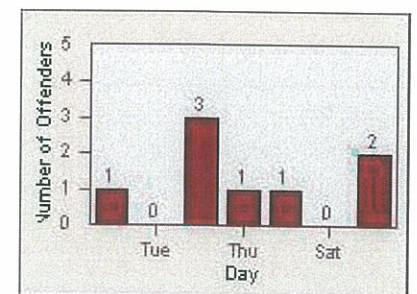

LANE 4

LANE TOTAL

Redflex Redlight Offender Statistics

CONTRACT: Oceanside **LOCATION:** OSC-MICA-01 Mission Av
DATE FROM: 01-Jul-2013 **DATE TO:** 31-Jul-2013

LANE 1

LANE 2

LANE 3

Redflex Redlight Offender Statistics