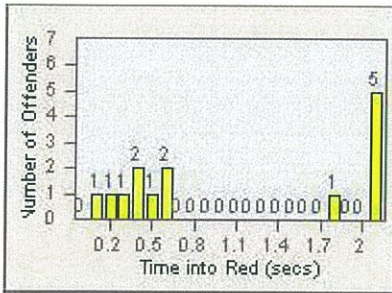

LANE 4

LANE TOTAL

Redflex Redlight Offender Statistics

CONTRACT: Oceanside **LOCATION:** OSC-MICA-01 Mission Av
DATE FROM: 01-Jul-2013 **DATE TO:** 31-Jul-2013

LANE 1

LANE 2

LANE 3

Redflex Redlight Offender Statistics