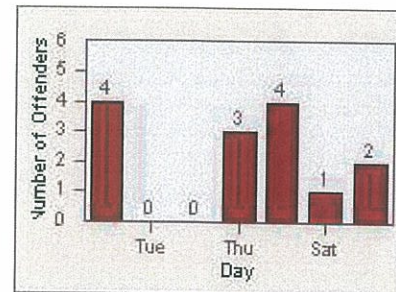

Redflex Redlight Offender Statistics

CONTRACT: Oceanside
DATE FROM: 01-Jul-2013

LOCATION: OSC-COOG-01 College BI
DATE TO: 31-Jul-2013

LANE 1

LANE 2

LANE 3