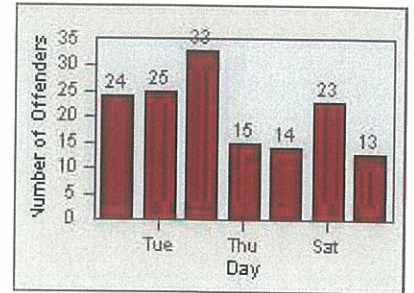

Redflex Redlight Offender Statistics

CONTRACT: Oceanside   LOCATION: OSC-MICA-01 Mission Av
DATE FROM: 01-Jul-2013   DATE TO: 31-Jul-2013

LANE 4