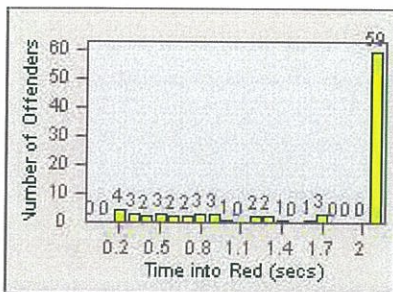

Redflex Redlight Offender Statistics

CONTRACT: Oceanside
 DATE FROM: 01-Jul-2013

LOCATION: OSC-COOC-01 Intersection of College Blvd.
 DATE TO: 31-Jul-2013

LANE 1

LANE 2

LANE 3

Redflex Redlight Offender Statistics