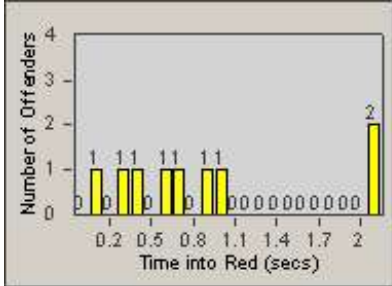

Redflex Redlight Offender Statistics

CONTRACT: Oceanside
 DATE FROM: 1/Jul/2006

LOCATION: OSC-MICA-01 Intersection of Canyon Dr
 DATE TO: 31/Jul/2006

LANE 1

LANE 2

LANE 3

Redflex Redlight Offender Statistics

CONTRACT: Oceanside
 DATE FROM: 1/Jul/2006

LOCATION: OSC-MICA-01 Intersection of Canyon Dr
 DATE TO: 31/Jul/2006

LANE 4

LANE TOTAL

Redflex Redlight Offender Statistics

CONTRACT: Oceanside
 DATE FROM: 1/Jul/2006