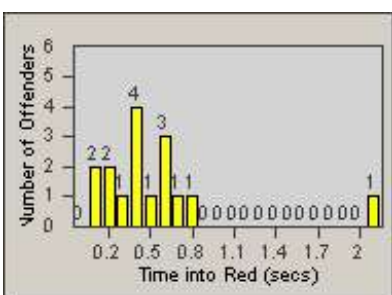

Redflex Redlight Offender Statistics

CONTRACT: Oceanside
 DATE FROM: 1/Jul/2006

LOCATION: OSC-MICA-01 Intersection of Canyon Dr
 DATE TO: 31/Jul/2006

LANE 1

LANE 2

LANE 3

Redflex Redlight Offender Statistics

CONTRACT: Oceanside
 DATE FROM: 1/Jul/2006

LOCATION: OSC-MICA-01 Intersection of Canyon Dr
 DATE TO: 31/Jul/2006

LANE 4

LANE TOTAL

Redflex Redlight Offender Statistics

CONTRACT: Oceanside
 DATE FROM: 1/Jul/2006