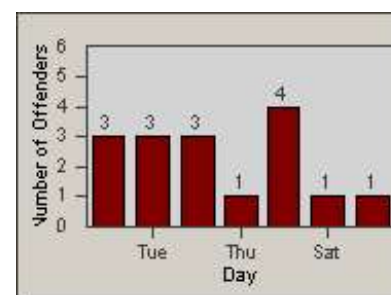

Redflex Redlight Offender Statistics

CONTRACT: Oceanside
 DATE FROM: 1/Jul/2006

LOCATION: OSC-MICA-01 Intersection of Canyon Dr
 DATE TO: 31/Jul/2006

LANE 1

LANE 2

LANE 3

Redflex Redlight Offender Statistics

CONTRACT: Oceanside
 DATE FROM: 1/Jul/2006

LOCATION: OSC-MICA-01 Intersection of Canyon Dr
 DATE TO: 31/Jul/2006

LANE 4

LANE TOTAL

Redflex Redlight Offender Statistics

CONTRACT: Oceanside
 DATE FROM: 1/Jul/2006