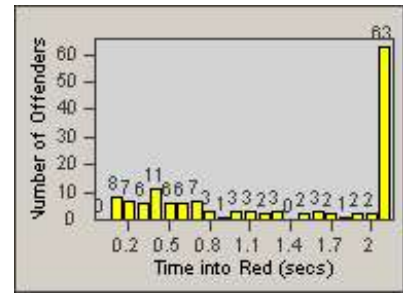

Redflex Redlight Offender Statistics

CONTRACT: Oceanside
 DATE FROM: 1/Jul/2006

LOCATION: OSC-MICA-01 Intersection of Canyon Dr
 DATE TO: 31/Jul/2006

LANE 1

LANE 2

LANE 3

Redflex Redlight Offender Statistics

CONTRACT: Oceanside
 DATE FROM: 1/Jul/2006

LOCATION: OSC-MICA-01 Intersection of Canyon Dr
 DATE TO: 31/Jul/2006

LANE 4

LANE TOTAL

Redflex Redlight Offender Statistics

CONTRACT: Oceanside
 DATE FROM: 1/Jul/2006