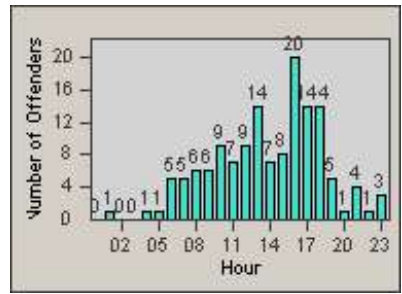

Redflex Redlight Offender Statistics

CONTRACT: Oceanside
 DATE FROM: 1/Jul/2006

LOCATION: OSC-MICA-01 Intersection of Canyon Dr
 DATE TO: 31/Jul/2006

LANE 1

LANE 2

LANE 3

Redflex Redlight Offender Statistics

CONTRACT: Oceanside
 DATE FROM: 1/Jul/2006

LOCATION: OSC-MICA-01 Intersection of Canyon Dr
 DATE TO: 31/Jul/2006

LANE 4

LANE TOTAL

Redflex Redlight Offender Statistics

CONTRACT: Oceanside
 DATE FROM: 1/Jul/2006