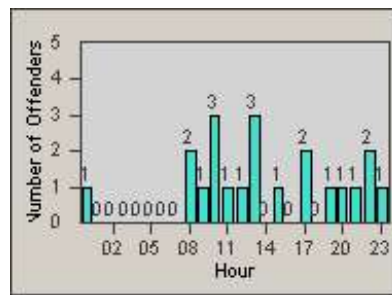

Redflex Redlight Offender Statistics

CONTRACT: Oceanside
 DATE FROM: 1/Jul/2006

LOCATION: OSC-MICA-01 Intersection of Canyon Dr
 DATE TO: 31/Jul/2006

LANE 1

LANE 2

LANE 3

Redflex Redlight Offender Statistics

CONTRACT: Oceanside
 DATE FROM: 1/Jul/2006

LOCATION: OSC-MICA-01 Intersection of Canyon Dr
 DATE TO: 31/Jul/2006

LANE 4

LANE TOTAL

Redflex Redlight Offender Statistics

CONTRACT: Oceanside
 DATE FROM: 1/Jul/2006