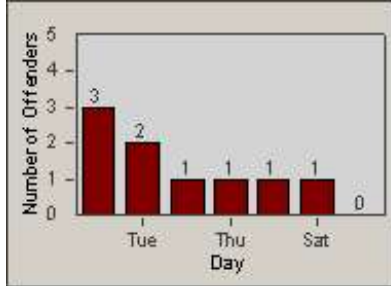

Redflex Redlight Offender Statistics

CONTRACT: Oceanside
DATE FROM: 1/Jul/2006

LOCATION: OSC-MICA-01 Intersection of Canyon Dr
DATE TO: 31/Jul/2006