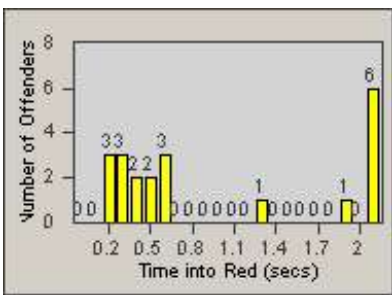

Redflex Redlight Offender Statistics

CONTRACT: Oceanside
 DATE FROM: 1/Jul/2006

LOCATION: OSC-MICA-01 Intersection of Canyon Dr
 DATE TO: 31/Jul/2006

LANE 1

LANE 2

LANE 3

Redflex Redlight Offender Statistics

CONTRACT: Oceanside
 DATE FROM: 1/Jul/2006

LOCATION: OSC-MICA-01 Intersection of Canyon Dr
 DATE TO: 31/Jul/2006

LANE 4

LANE TOTAL

Redflex Redlight Offender Statistics

CONTRACT: Oceanside
 DATE FROM: 1/Jul/2006