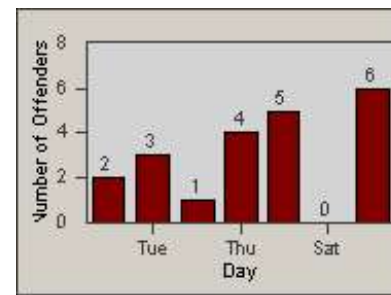

Redflex Redlight Offender Statistics

CONTRACT: Oceanside
 DATE FROM: 1/Jul/2006

LOCATION: OSC-MICA-01 Intersection of Canyon Dr
 DATE TO: 31/Jul/2006

LANE 1

LANE 2

LANE 3

Redflex Redlight Offender Statistics