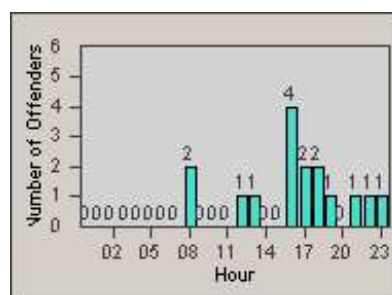

Redflex Redlight Offender Statistics

CONTRACT: Oceanside
 DATE FROM: 1/Jul/2006

LOCATION: OSC-MICA-01 Intersection of Canyon Dr
 DATE TO: 31/Jul/2006

LANE 1

LANE 2

LANE 3

Redflex Redlight Offender Statistics

CONTRACT: Oceanside
 DATE FROM: 1/Jul/2006

LOCATION: OSC-MICA-01 Intersection of Canyon Dr
 DATE TO: 31/Jul/2006

LANE 4

LANE TOTAL

Redflex Redlight Offender Statistics

CONTRACT: Oceanside
 DATE FROM: 1/Jul/2006