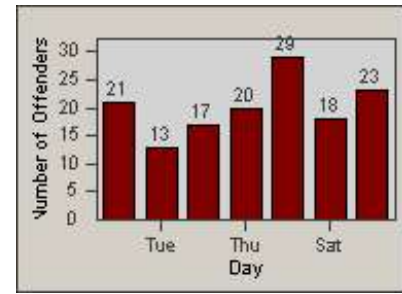

Redflex Redlight Offender Statistics

CONTRACT: Oceanside
DATE FROM: 1/Jul/2006

LOCATION: OSC-MICA-01 Intersection of Canyon Dr
DATE TO: 31/Jul/2006

LANE 4

LANE TOTAL