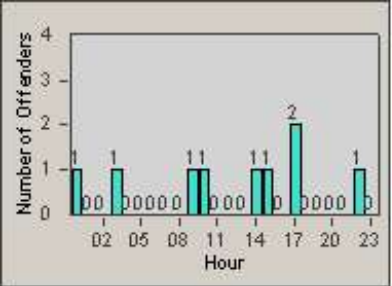

Redflex Redlight Offender Statistics

CONTRACT: Oceanside
 DATE FROM: 1/Jul/2006

LOCATION: OSC-MICA-01 Intersection of Canyon Dr
 DATE TO: 31/Jul/2006

LANE 1

LANE 2

LANE 3

Redflex Redlight Offender Statistics

CONTRACT: Oceanside
 DATE FROM: 1/Jul/2006

LOCATION: OSC-MICA-01 Intersection of Canyon Dr
 DATE TO: 31/Jul/2006

LANE 4

LANE TOTAL

Redflex Redlight Offender Statistics

CONTRACT: Oceanside
 DATE FROM: 1/Jul/2006