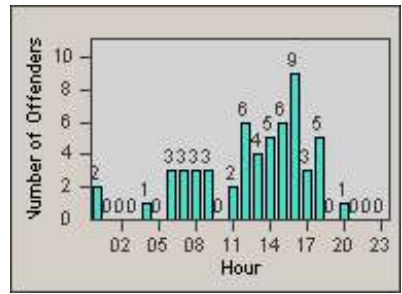

Redflex Redlight Offender Statistics

CONTRACT: Oceanside
 DATE FROM: 1/Jul/2006

LOCATION: OSC-MICA-03 Intersection of Canyon Dr
 DATE TO: 31/Jul/2006

LANE 1

LANE 2

LANE 3

Redflex Redlight Offender Statistics

CONTRACT: Oceanside
 DATE FROM: 1/Jul/2006

LOCATION: OSC-MICA-03 Intersection of Canyon Dr
 DATE TO: 31/Jul/2006

LANE 4

LANE TOTAL

Redflex Redlight Offender Statistics

CONTRACT: Oceanside
 DATE FROM: 1/Jul/2006