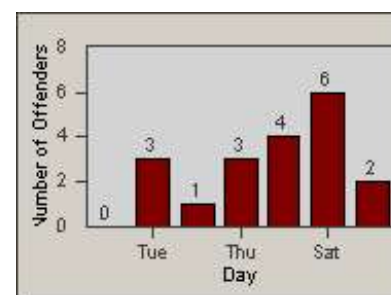

Redflex Redlight Offender Statistics

CONTRACT: Oceanside
 DATE FROM: 1/Jul/2006

LOCATION: OSC-MICA-03 Intersection of Canyon Dr
 DATE TO: 31/Jul/2006

LANE 1

LANE 2

LANE 3

Redflex Redlight Offender Statistics