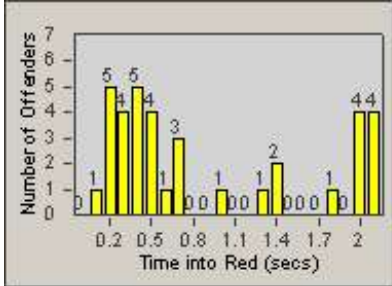

Redflex Redlight Offender Statistics

CONTRACT: Oceanside
 DATE FROM: 1/Jul/2006

LOCATION: OSC-MICA-03 Intersection of Canyon Dr
 DATE TO: 31/Jul/2006

LANE 1

LANE 2

LANE 3

Redflex Redlight Offender Statistics

CONTRACT: Oceanside
 DATE FROM: 1/Jul/2006

LOCATION: OSC-MICA-03 Intersection of Canyon Dr
 DATE TO: 31/Jul/2006

LANE 4

LANE TOTAL

Redflex Redlight Offender Statistics

CONTRACT: Oceanside
 DATE FROM: 1/Jul/2006