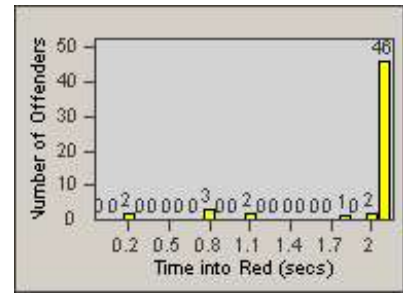

Redflex Redlight Offender Statistics

CONTRACT: Oceanside
 DATE FROM: 1/Jul/2006

LOCATION: OSC-MICA-03 Intersection of Canyon Dr
 DATE TO: 31/Jul/2006

LANE 1

LANE 2

LANE 3

Redflex Redlight Offender Statistics

CONTRACT: Oceanside
 DATE FROM: 1/Jul/2006

LOCATION: OSC-MICA-03 Intersection of Canyon Dr
 DATE TO: 31/Jul/2006

LANE 4

LANE TOTAL

Redflex Redlight Offender Statistics

CONTRACT: Oceanside
 DATE FROM: 1/Jul/2006