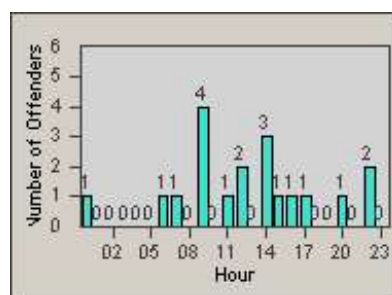

Redflex Redlight Offender Statistics

CONTRACT: Oceanside
 DATE FROM: 1/Jul/2006

LOCATION: OSC-MICA-03 Intersection of Canyon Dr
 DATE TO: 31/Jul/2006

LANE 1

LANE 2

LANE 3

Redflex Redlight Offender Statistics

CONTRACT: Oceanside
 DATE FROM: 1/Jul/2006

LOCATION: OSC-MICA-03 Intersection of Canyon Dr
 DATE TO: 31/Jul/2006

LANE 4

LANE TOTAL

Redflex Redlight Offender Statistics

CONTRACT: Oceanside
 DATE FROM: 1/Jul/2006