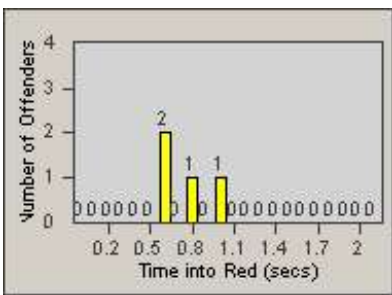

Redflex Redlight Offender Statistics

CONTRACT: Oceanside
 DATE FROM: 1/Jul/2006

LOCATION: OSC-MICA-03 Intersection of Canyon Dr
 DATE TO: 31/Jul/2006

LANE 1

LANE 2

LANE 3

Redflex Redlight Offender Statistics

CONTRACT: Oceanside
 DATE FROM: 1/Jul/2006

LOCATION: OSC-MICA-03 Intersection of Canyon Dr
 DATE TO: 31/Jul/2006

LANE 4

LANE TOTAL

Redflex Redlight Offender Statistics

CONTRACT: Oceanside
 DATE FROM: 1/Jul/2006