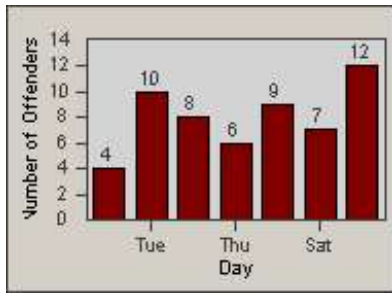

Redflex Redlight Offender Statistics

CONTRACT: Oceanside
DATE FROM: 1/Jul/2006

LOCATION: OSC-MICA-03 Intersection of Canyon Dr
DATE TO: 31/Jul/2006

LANE 4

LANE TOTAL