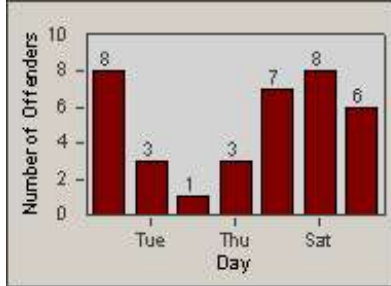

Redflex Redlight Offender Statistics

CONTRACT: Oceanside
DATE FROM: 1/Jul/2006

LOCATION: OSC-MICA-03 Intersection of Canyon Dr
DATE TO: 31/Jul/2006