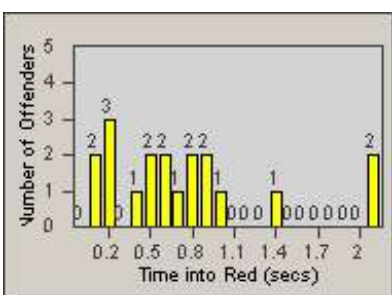

Redflex Redlight Offender Statistics

CONTRACT: Oceanside
 DATE FROM: 1/Jul/2006

LOCATION: OSC-MICA-03 Intersection of Canyon Dr
 DATE TO: 31/Jul/2006

LANE 1

LANE 2

LANE 3

Redflex Redlight Offender Statistics

CONTRACT: Oceanside
 DATE FROM: 1/Jul/2006

LOCATION: OSC-MICA-03 Intersection of Canyon Dr
 DATE TO: 31/Jul/2006

LANE 4

LANE TOTAL

Redflex Redlight Offender Statistics

CONTRACT: Oceanside
 DATE FROM: 1/Jul/2006