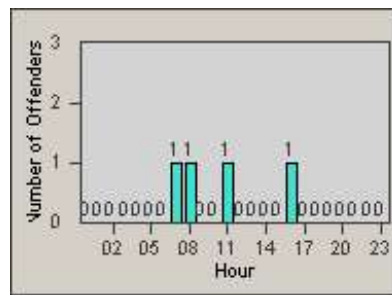

Redflex Redlight Offender Statistics

CONTRACT: Oceanside
 DATE FROM: 1/Jul/2006

LOCATION: OSC-MICA-03 Intersection of Canyon Dr
 DATE TO: 31/Jul/2006

LANE 1

LANE 2

LANE 3

Redflex Redlight Offender Statistics

CONTRACT: Oceanside
 DATE FROM: 1/Jul/2006

LOCATION: OSC-MICA-03 Intersection of Canyon Dr
 DATE TO: 31/Jul/2006

LANE 4

LANE TOTAL

Redflex Redlight Offender Statistics

CONTRACT: Oceanside
 DATE FROM: 1/Jul/2006