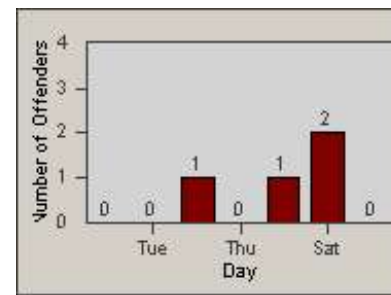

Redflex Redlight Offender Statistics

CONTRACT: Oceanside
 DATE FROM: 1/Jul/2006

LOCATION: OSC-MICA-03 Intersection of Canyon Dr
 DATE TO: 31/Jul/2006

LANE 1

LANE 2

LANE 3

Redflex Redlight Offender Statistics