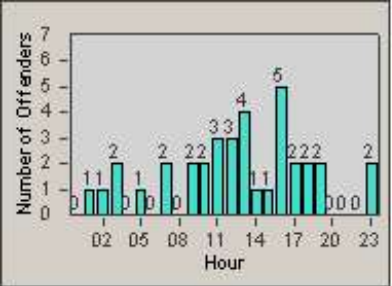

Redflex Redlight Offender Statistics

CONTRACT: Oceanside
 DATE FROM: 1/Jul/2006

LOCATION: OSC-MICA-03 Intersection of Canyon Dr
 DATE TO: 31/Jul/2006

LANE 1

LANE 2

LANE 3

Redflex Redlight Offender Statistics

CONTRACT: Oceanside
 DATE FROM: 1/Jul/2006

LOCATION: OSC-MICA-03 Intersection of Canyon Dr
 DATE TO: 31/Jul/2006

LANE 4

LANE TOTAL

Redflex Redlight Offender Statistics

CONTRACT: Oceanside
 DATE FROM: 1/Jul/2006