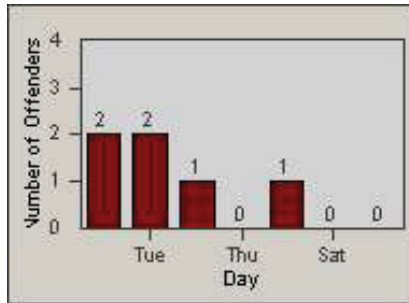

LANE 1

LANE 2

LANE 3

Redflex Redlight Offender Statistics

CONTRACT: Oxnard LOCATION: OX-ROGO-01 Rose
 DATE FROM: 01-Jul-2010 DATE TO: 31-Jul-2010

LANE 4

LANE TOTAL

Redflex Redlight Offender Statistics