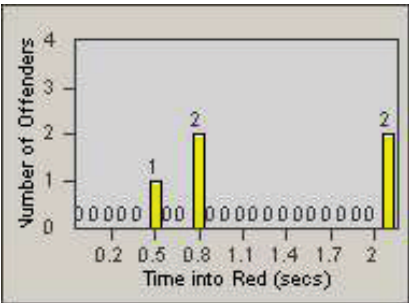

Redflex Redlight Offender Statistics

CONTRACT: Oxnard **LOCATION:** OX-VIWO-01 Victoria Ave
DATE FROM: 01-Jul-2010 **DATE TO:** 31-Jul-2010

LANE 4

LANE TOTAL

Redflex Redlight Offender Statistics

CONTRACT: Oxnard **LOCATION:** OX-ROGO-01 Rose
DATE FROM: 01-Jul-2010 **DATE TO:** 31-Jul-2010

LANE 1

LANE 2

LANE 3

Redflex Redlight Offender Statistics

CONTRACT: Oxnard LOCATION: OX-ROGO-01 Rose
 DATE FROM: 01-Jul-2010 DATE TO: 31-Jul-2010

LANE 4

LANE TOTAL

Redflex Redlight Offender Statistics

CONTRACT: Oxnard
 DATE FROM: 01-Jul-2010

LOCATION: OX-ROGO-03 Rose
 DATE TO: 31-Jul-2010

LANE 1

LANE 2

LANE 3

Redflex Redlight Offender Statistics

CONTRACT: Oxnard LOCATION: OX-ROGO-03 Rose
 DATE FROM: 01-Jul-2010 DATE TO: 31-Jul-2010