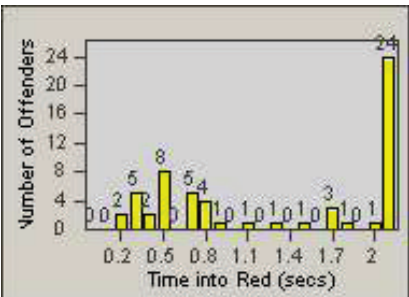

LANE 4

LANE TOTAL

Redflex Redlight Offender Statistics

CONTRACT: Oxnard **LOCATION:** OX-SACH-01 Saviers
DATE FROM: 01-Jul-2010 **DATE TO:** 31-Jul-2010

LANE 1

LANE 2

LANE 3

Redflex Redlight Offender Statistics

CONTRACT: Oxnard LOCATION: OX-SACH-01 Saviers
 DATE FROM: 01-Jul-2010 DATE TO: 31-Jul-2010

LANE 4

LANE TOTAL

Redflex Redlight Offender Statistics

CONTRACT: Oxnard
 DATE FROM: 01-Jul-2010

LOCATION: OX-GOVE-01 Gonzales
 DATE TO: 31-Jul-2010