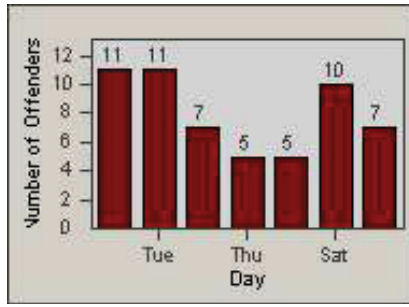

LANE 2

LANE 3

Redflex Redlight Offender Statistics

CONTRACT: Oxnard
 DATE FROM: 01-Jul-2010

LOCATION: OX-FIVE-03 Ventura Rd
 DATE TO: 31-Jul-2010

LANE 4

LANE TOTAL

Redflex Redlight Offender Statistics

CONTRACT: Oxnard **LOCATION:** OX-RO1-01 Rose
DATE FROM: 01-Jul-2010 **DATE TO:** 31-Jul-2010

LANE 1

LANE 2

LANE 3

Redflex Redlight Offender Statistics

CONTRACT: Oxnard **LOCATION:** OX-RO1-01 Rose
DATE FROM: 01-Jul-2010 **DATE TO:** 31-Jul-2010