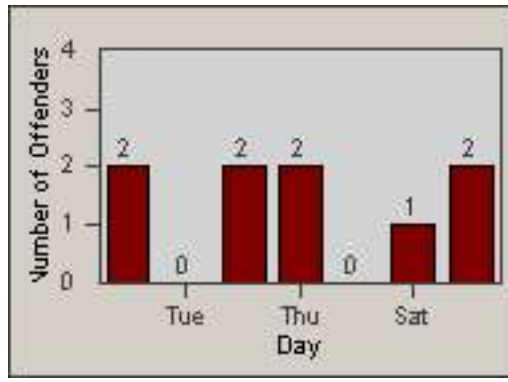

Redflex Redlight Offender Statistics

CONTRACT: Oxnard
 DATE FROM: 01-Jul-2010

LOCATION: OX-GOSN-01 Gonzales Rd
 DATE TO: 31-Jul-2010

LANE 1

LANE 2

LANE 3

Redflex Redlight Offender Statistics

CONTRACT: Oxnard
 DATE FROM: 01-Jul-2010