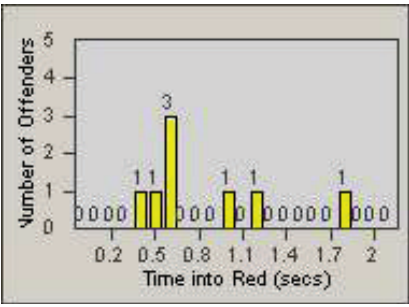

Redflex Redlight Offender Statistics

CONTRACT: Oxnard **LOCATION:** OX-VIWO-01 Victoria Ave
DATE FROM: 01-Jul-2010 **DATE TO:** 31-Jul-2010

LANE 4

LANE TOTAL

Redflex Redlight Offender Statistics

CONTRACT: Oxnard **LOCATION:** OX-ROGO-01 Rose
DATE FROM: 01-Jul-2010 **DATE TO:** 31-Jul-2010

LANE 1

LANE 2

LANE 3

Redflex Redlight Offender Statistics

CONTRACT: Oxnard LOCATION: OX-ROGO-01 Rose
 DATE FROM: 01-Jul-2010 DATE TO: 31-Jul-2010

LANE 4

LANE TOTAL

Redflex Redlight Offender Statistics