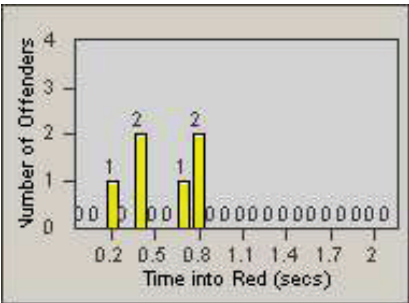

Redflex Redlight Offender Statistics

CONTRACT: Oxnard **LOCATION:** OX-VIWO-01 Victoria Ave
DATE FROM: 01-Jul-2010 **DATE TO:** 31-Jul-2010

LANE 4

LANE TOTAL

Redflex Redlight Offender Statistics

CONTRACT: Oxnard **LOCATION:** OX-ROGO-01 Rose
DATE FROM: 01-Jul-2010 **DATE TO:** 31-Jul-2010

LANE 1

LANE 2

LANE 3

Redflex Redlight Offender Statistics

CONTRACT: Oxnard LOCATION: OX-ROGO-01 Rose
 DATE FROM: 01-Jul-2010 DATE TO: 31-Jul-2010

LANE 4

LANE TOTAL

Redflex Redlight Offender Statistics

CONTRACT: Oxnard
 DATE FROM: 01-Jul-2010

LOCATION: OX-ROGO-03 Rose
 DATE TO: 31-Jul-2010

LANE 1

LANE 2

LANE 3

Redflex Redlight Offender Statistics

CONTRACT: Oxnard LOCATION: OX-ROGO-03 Rose
 DATE FROM: 01-Jul-2010 DATE TO: 31-Jul-2010