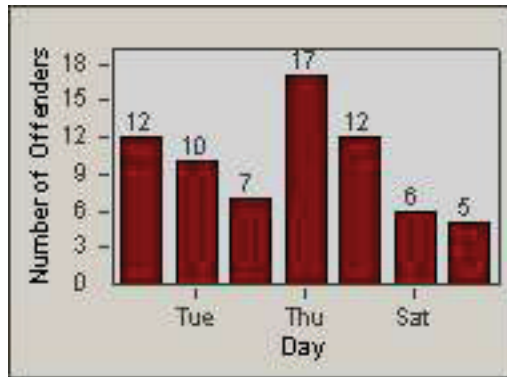

LANE 4

LANE TOTAL

Redflex Redlight Offender Statistics

CONTRACT: Oxnard **LOCATION:** OX-FIVE-01 Ventura Rd
DATE FROM: 01-Jul-2010 **DATE TO:** 31-Jul-2010

Redflex Redlight Offender Statistics

CONTRACT: Oxnard **LOCATION:** OX-SACH-03 Saviers
DATE FROM: 01-Jul-2010 **DATE TO:** 31-Jul-2010

LANE 1

LANE 2

LANE 3

Redflex Redlight Offender Statistics

CONTRACT: Oxnard **LOCATION:** OX-SACH-03 Saviers
DATE FROM: 01-Jul-2010 **DATE TO:** 31-Jul-2010

LANE 4

LANE TOTAL

Redflex Redlight Offender Statistics

CONTRACT: Oxnard **LOCATION:** OX-SACH-03 Saviers
DATE FROM: 01-Jul-2010 **DATE TO:** 31-Jul-2010

Redflex Redlight Offender Statistics

CONTRACT: Oxnard **LOCATION:** OX-VICH-01 Victoria
DATE FROM: 01-Jul-2010 **DATE TO:** 31-Jul-2010