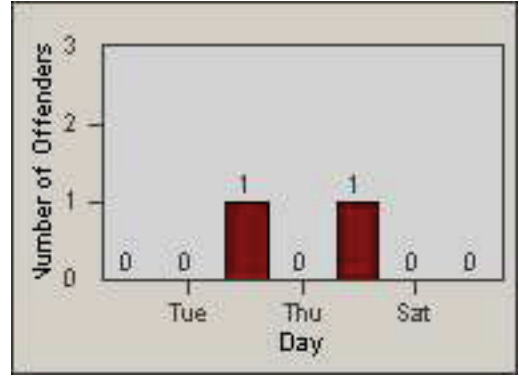

Redflex Redlight Offender Statistics

CONTRACT: Oxnard   **LOCATION:** OX-VICH-01 Victoria
DATE FROM: 01-Jul-2010   **DATE TO:** 31-Jul-2010

LANE 1

LANE 2

LANE 3