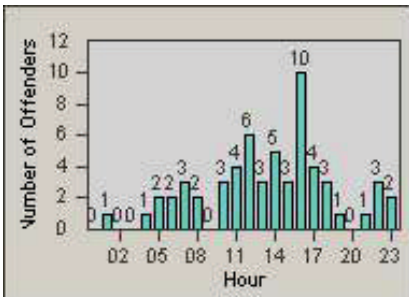

Redflex Redlight Offender Statistics

CONTRACT: Oxnard   LOCATION: OX-SACH-01 Saviers
DATE FROM: 01-Jul-2010   DATE TO: 31-Jul-2010

LANE 4

LANE TOTAL