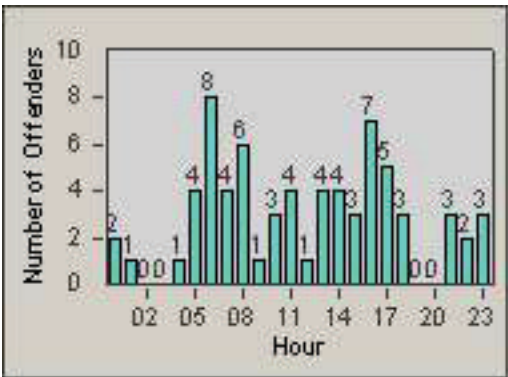

LANE 4

LANE TOTAL

Redflex Redlight Offender Statistics

CONTRACT: Oxnard **LOCATION:** OX-FIVE-01 Ventura Rd
DATE FROM: 01-Jul-2010 **DATE TO:** 31-Jul-2010

Redflex Redlight Offender Statistics

CONTRACT: Oxnard **LOCATION:** OX-SACH-03 Saviers
DATE FROM: 01-Jul-2010 **DATE TO:** 31-Jul-2010

LANE 1

LANE 2

LANE 3

Redflex Redlight Offender Statistics

CONTRACT: Oxnard **LOCATION:** OX-SACH-03 Saviers
DATE FROM: 01-Jul-2010 **DATE TO:** 31-Jul-2010

LANE 4

LANE TOTAL

Redflex Redlight Offender Statistics

CONTRACT: Oxnard **LOCATION:** OX-SACH-03 Saviers
DATE FROM: 01-Jul-2010 **DATE TO:** 31-Jul-2010

Redflex Redlight Offender Statistics

CONTRACT: Oxnard **LOCATION:** OX-VICH-01 Victoria
DATE FROM: 01-Jul-2010 **DATE TO:** 31-Jul-2010