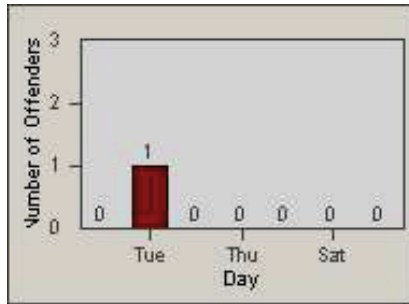

LANE 2

LANE 3

Redflex Redlight Offender Statistics

CONTRACT: Oxnard
 DATE FROM: 01-Jul-2010

LOCATION: OX-FIVE-03 Ventura Rd
 DATE TO: 31-Jul-2010

LANE 4

LANE TOTAL

Redflex Redlight Offender Statistics