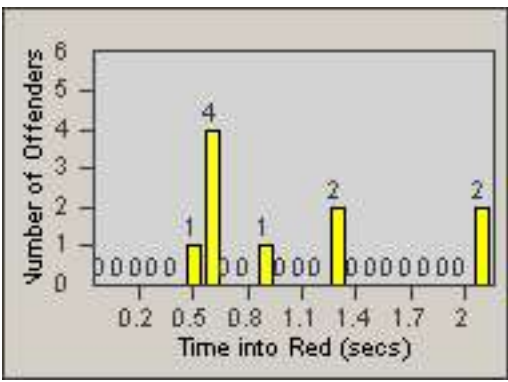

Redflex Redlight Offender Statistics

CONTRACT: Oxnard
 DATE FROM: 01-Jul-2010

LOCATION: OX-GOSN-01 Gonzales Rd
 DATE TO: 31-Jul-2010

LANE 1

LANE 2

LANE 3

Redflex Redlight Offender Statistics

CONTRACT: Oxnard
 DATE FROM: 01-Jul-2010