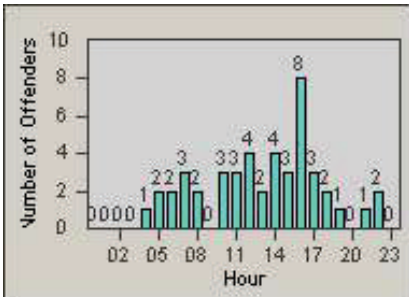

LANE 4

LANE TOTAL

Redflex Redlight Offender Statistics

CONTRACT: Oxnard **LOCATION:** OX-SACH-01 Saviers
DATE FROM: 01-Jul-2010 **DATE TO:** 31-Jul-2010

LANE 1

LANE 2

LANE 3

Redflex Redlight Offender Statistics

CONTRACT: Oxnard LOCATION: OX-SACH-01 Saviers
 DATE FROM: 01-Jul-2010 DATE TO: 31-Jul-2010

LANE 4

LANE TOTAL

Redflex Redlight Offender Statistics

CONTRACT: Oxnard
 DATE FROM: 01-Jul-2010

LOCATION: OX-GOVE-01 Gonzales
 DATE TO: 31-Jul-2010