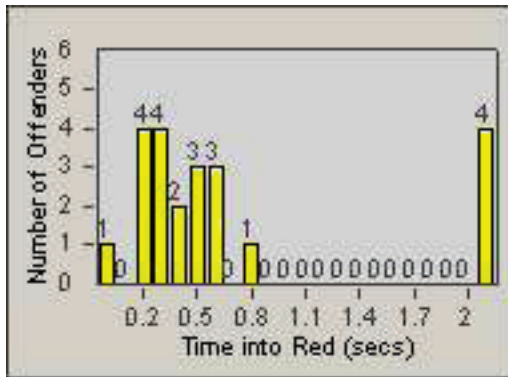

CONTRACT: Oxnard
 DATE FROM: 01-Jul-2010

LOCATION: OX-FIVE-01 Ventura Rd
 DATE TO: 31-Jul-2010

LANE 1

LANE 2

LANE 3

Redflex Redlight Offender Statistics

CONTRACT: Oxnard
DATE FROM: 01-Jul-2010

LOCATION: OX-FIVE-01 Ventura Rd
DATE TO: 31-Jul-2010

LANE 4

LANE TOTAL

Redflex Redlight Offender Statistics

CONTRACT: Oxnard **LOCATION:** OX-FIVE-01 Ventura Rd
DATE FROM: 01-Jul-2010 **DATE TO:** 31-Jul-2010

Redflex Redlight Offender Statistics

CONTRACT: Oxnard **LOCATION:** OX-SACH-03 Saviers
DATE FROM: 01-Jul-2010 **DATE TO:** 31-Jul-2010