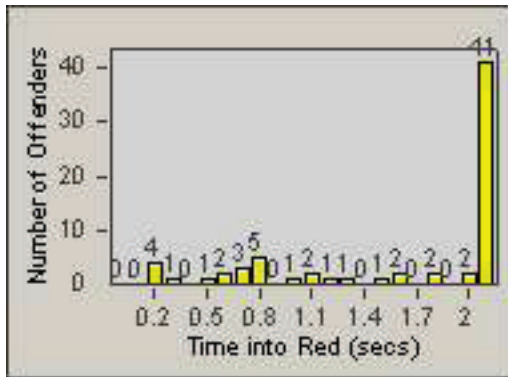

LANE 4

LANE TOTAL

Redflex Redlight Offender Statistics

CONTRACT: Oxnard **LOCATION:** OX-FIVE-01 Ventura Rd
DATE FROM: 01-Jul-2010 **DATE TO:** 31-Jul-2010

Redflex Redlight Offender Statistics

CONTRACT: Oxnard **LOCATION:** OX-SACH-03 Saviers
DATE FROM: 01-Jul-2010 **DATE TO:** 31-Jul-2010

LANE 1

LANE 2

LANE 3

Redflex Redlight Offender Statistics

CONTRACT: Oxnard **LOCATION:** OX-SACH-03 Saviers
DATE FROM: 01-Jul-2010 **DATE TO:** 31-Jul-2010

LANE 4

LANE TOTAL

Redflex Redlight Offender Statistics

CONTRACT: Oxnard **LOCATION:** OX-SACH-03 Saviers
DATE FROM: 01-Jul-2010 **DATE TO:** 31-Jul-2010

Redflex Redlight Offender Statistics

CONTRACT: Oxnard **LOCATION:** OX-VICH-01 Victoria
DATE FROM: 01-Jul-2010 **DATE TO:** 31-Jul-2010