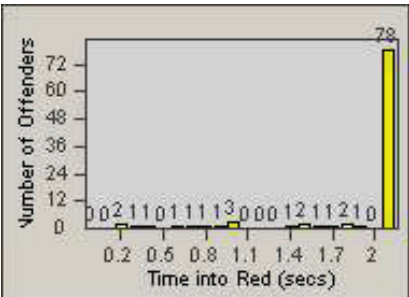

LANE 2

LANE 3

Redflex Redlight Offender Statistics

CONTRACT: Oxnard
 DATE FROM: 01-Jul-2010

LOCATION: OX-FIVE-03 Ventura Rd
 DATE TO: 31-Jul-2010

LANE 4

LANE TOTAL

Redflex Redlight Offender Statistics

CONTRACT: Oxnard **LOCATION:** OX-RO1-01 Rose
DATE FROM: 01-Jul-2010 **DATE TO:** 31-Jul-2010

LANE 1

LANE 2

LANE 3

Redflex Redlight Offender Statistics

CONTRACT: Oxnard **LOCATION:** OX-RO1-01 Rose
DATE FROM: 01-Jul-2010 **DATE TO:** 31-Jul-2010