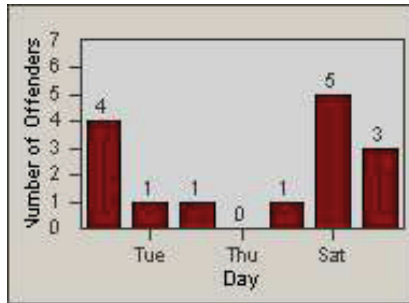

CONTRACT: Oxnard
 DATE FROM: 01-Jul-2010

LOCATION: OX-ROGO-03 Rose
 DATE TO: 31-Jul-2010

LANE 1

LANE 2

LANE 3

Redflex Redlight Offender Statistics

CONTRACT: Oxnard LOCATION: OX-ROGO-03 Rose
 DATE FROM: 01-Jul-2010 DATE TO: 31-Jul-2010