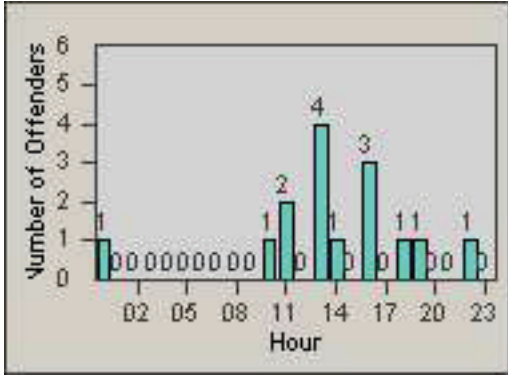

LANE 1

LANE 2

LANE 3

Redflex Redlight Offender Statistics

CONTRACT: Oxnard LOCATION: OX-GOVE-01 Gonzales
 DATE FROM: 01-Jul-2010 DATE TO: 31-Jul-2010

LANE 4

LANE TOTAL

Redflex Redlight Offender Statistics

CONTRACT: Oxnard
 DATE FROM: 01-Jul-2010

LOCATION: OX-FIVE-01 Ventura Rd
 DATE TO: 31-Jul-2010

LANE 1

LANE 2

LANE 3

Redflex Redlight Offender Statistics

CONTRACT: Oxnard
DATE FROM: 01-Jul-2010

LOCATION: OX-FIVE-01 Ventura Rd
DATE TO: 31-Jul-2010