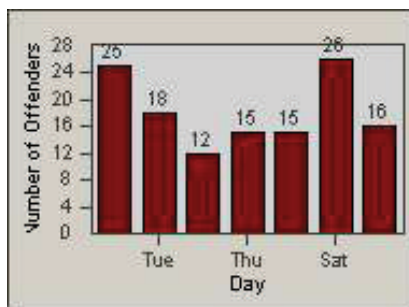

Redflex Redlight Offender Statistics

CONTRACT: Oxnard   **LOCATION:** OX-RO1-01 Rose
DATE FROM: 01-Jul-2010   **DATE TO:** 31-Jul-2010

LANE 4

LANE TOTAL