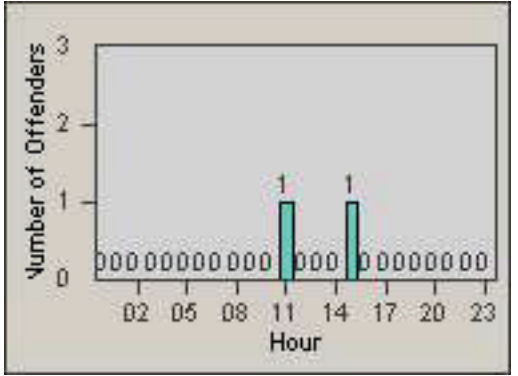

LANE 1

LANE 2

LANE 3

Redflex Redlight Offender Statistics

CONTRACT: Oxnard **LOCATION:** OX-SACH-03 Saviers
DATE FROM: 01-Jul-2010 **DATE TO:** 31-Jul-2010

LANE 4

LANE TOTAL

Redflex Redlight Offender Statistics

CONTRACT: Oxnard **LOCATION:** OX-SACH-03 Saviers
DATE FROM: 01-Jul-2010 **DATE TO:** 31-Jul-2010

Redflex Redlight Offender Statistics

CONTRACT: Oxnard **LOCATION:** OX-VICH-01 Victoria
DATE FROM: 01-Jul-2010 **DATE TO:** 31-Jul-2010

LANE 1

LANE 2

LANE 3

Redflex Redlight Offender Statistics

CONTRACT: Oxnard **LOCATION:** OX-VICH-01 Victoria
DATE FROM: 01-Jul-2010 **DATE TO:** 31-Jul-2010

LANE 4

LANE TOTAL

Redflex Redlight Offender Statistics