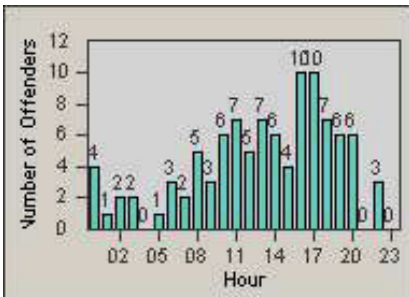

LANE 2

LANE 3

Redflex Redlight Offender Statistics

CONTRACT: Oxnard
 DATE FROM: 01-Jul-2010

LOCATION: OX-FIVE-03 Ventura Rd
 DATE TO: 31-Jul-2010

LANE 4

LANE TOTAL

Redflex Redlight Offender Statistics

CONTRACT: Oxnard **LOCATION:** OX-RO1-01 Rose
DATE FROM: 01-Jul-2010 **DATE TO:** 31-Jul-2010

LANE 1

LANE 2

LANE 3

Redflex Redlight Offender Statistics

CONTRACT: Oxnard **LOCATION:** OX-RO1-01 Rose
DATE FROM: 01-Jul-2010 **DATE TO:** 31-Jul-2010