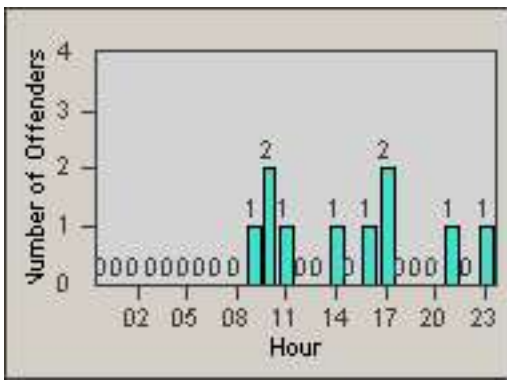

Redflex Redlight Offender Statistics

CONTRACT: Oxnard
 DATE FROM: 01-Jul-2010

LOCATION: OX-GOSN-01 Gonzales Rd
 DATE TO: 31-Jul-2010

LANE 1

LANE 2

LANE 3

Redflex Redlight Offender Statistics

CONTRACT: Oxnard
 DATE FROM: 01-Jul-2010

LANE 2

LANE 3

Redflex Redlight Offender Statistics

CONTRACT: Oxnard
 DATE FROM: 01-Jul-2010

LOCATION: OX-FIVE-03 Ventura Rd
 DATE TO: 31-Jul-2010

LANE 4

LANE TOTAL

Redflex Redlight Offender Statistics