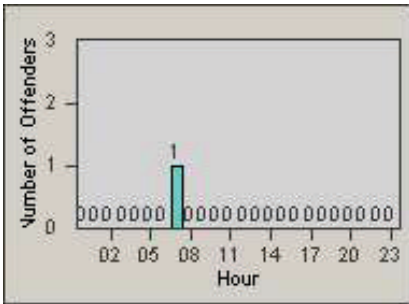

LOCATION: OX-GOSN-01 Gonzales Rd
 DATE TO: 31-Jul-2010

LANE 4

LANE TOTAL

Redflex Redlight Offender Statistics

CONTRACT: Oxnard
 DATE FROM: 01-Jul-2010

LOCATION: OX-FIVE-03 Ventura Rd
 DATE TO: 31-Jul-2010

LANE 1

LANE 2

LANE 3

Redflex Redlight Offender Statistics

CONTRACT: Oxnard
 DATE FROM: 01-Jul-2010

LOCATION: OX-FIVE-03 Ventura Rd
 DATE TO: 31-Jul-2010

LANE 4

LANE TOTAL

Redflex Redlight Offender Statistics