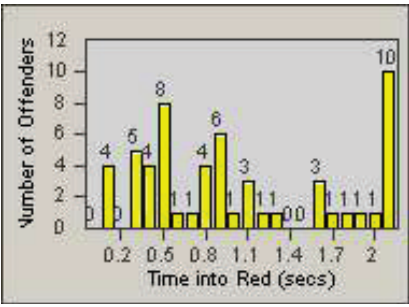

LANE 2

LANE 3

Redflex Redlight Offender Statistics

CONTRACT: Oxnard
 DATE FROM: 01-Jul-2010

LOCATION: OX-FIVE-03 Ventura Rd
 DATE TO: 31-Jul-2010

LANE 4

LANE TOTAL

Redflex Redlight Offender Statistics

CONTRACT: Oxnard **LOCATION:** OX-RO1-01 Rose
DATE FROM: 01-Jul-2010 **DATE TO:** 31-Jul-2010

LANE 1

LANE 2

LANE 3

Redflex Redlight Offender Statistics

CONTRACT: Oxnard **LOCATION:** OX-RO1-01 Rose
DATE FROM: 01-Jul-2010 **DATE TO:** 31-Jul-2010