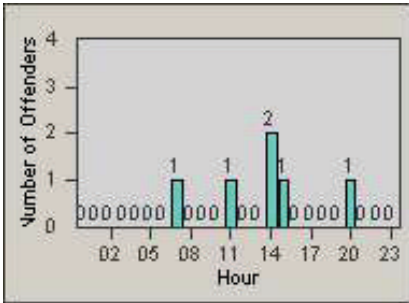

LANE 1

LANE 2

LANE 3

Redflex Redlight Offender Statistics

CONTRACT: Oxnard LOCATION: OX-GOVE-01 Gonzales
 DATE FROM: 01-Jul-2010 DATE TO: 31-Jul-2010

LANE 4

LANE TOTAL

Redflex Redlight Offender Statistics

CONTRACT: Oxnard
 DATE FROM: 01-Jul-2010

LOCATION: OX-FIVE-01 Ventura Rd
 DATE TO: 31-Jul-2010

LANE 1

LANE 2

LANE 3

Redflex Redlight Offender Statistics

CONTRACT: Oxnard
DATE FROM: 01-Jul-2010

LOCATION: OX-FIVE-01 Ventura Rd
DATE TO: 31-Jul-2010