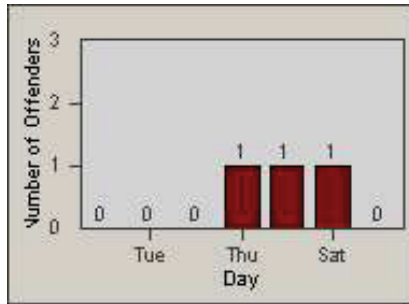

CONTRACT: Oxnard
 DATE FROM: 01-Jul-2010

LOCATION: OX-ROGO-03 Rose
 DATE TO: 31-Jul-2010

LANE 1

LANE 2

LANE 3

Redflex Redlight Offender Statistics

CONTRACT: Oxnard LOCATION: OX-ROGO-03 Rose
 DATE FROM: 01-Jul-2010 DATE TO: 31-Jul-2010