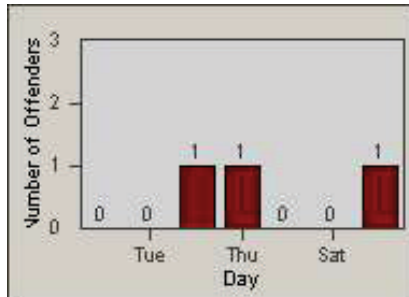

Redflex Redlight Offender Statistics

CONTRACT: Oxnard   **LOCATION:** OX-VIWO-01 Victoria Ave
DATE FROM: 01-Jul-2010   **DATE TO:** 31-Jul-2010

LANE 4