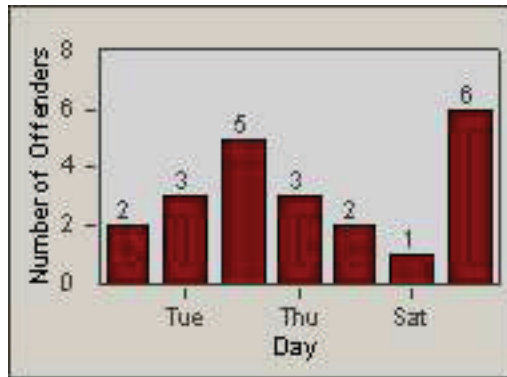

CONTRACT: Oxnard
 DATE FROM: 01-Jul-2010

LOCATION: OX-FIVE-01 Ventura Rd
 DATE TO: 31-Jul-2010

LANE 1

LANE 2

LANE 3

Redflex Redlight Offender Statistics

CONTRACT: Oxnard
DATE FROM: 01-Jul-2010

LOCATION: OX-FIVE-01 Ventura Rd
DATE TO: 31-Jul-2010

LANE 4

LANE TOTAL

Redflex Redlight Offender Statistics

CONTRACT: Oxnard **LOCATION:** OX-FIVE-01 Ventura Rd
DATE FROM: 01-Jul-2010 **DATE TO:** 31-Jul-2010

Redflex Redlight Offender Statistics

CONTRACT: Oxnard **LOCATION:** OX-SACH-03 Saviers
DATE FROM: 01-Jul-2010 **DATE TO:** 31-Jul-2010