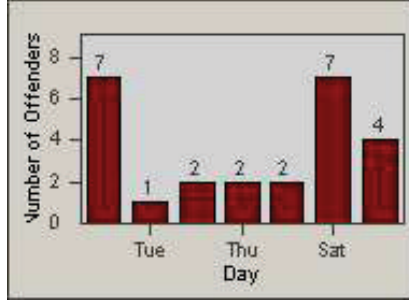

Redflex Redlight Offender Statistics

CONTRACT: Oxnard   LOCATION: OX-ROGO-03 Rose
DATE FROM: 01-Jul-2010   DATE TO: 31-Jul-2010

LANE 4

LANE TOTAL