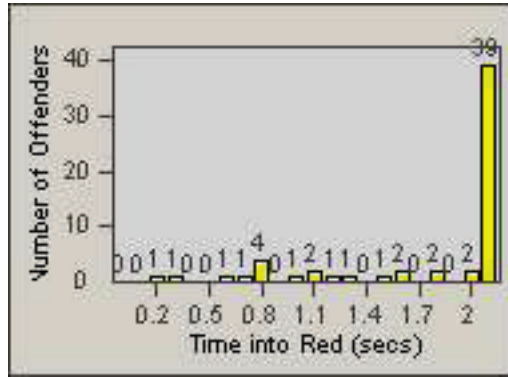

LANE 4

LANE TOTAL

Redflex Redlight Offender Statistics

CONTRACT: Oxnard **LOCATION:** OX-FIVE-01 Ventura Rd
DATE FROM: 01-Jul-2010 **DATE TO:** 31-Jul-2010

Redflex Redlight Offender Statistics

CONTRACT: Oxnard **LOCATION:** OX-SACH-03 Saviers
DATE FROM: 01-Jul-2010 **DATE TO:** 31-Jul-2010

LANE 1

LANE 2

LANE 3

Redflex Redlight Offender Statistics

CONTRACT: Oxnard **LOCATION:** OX-SACH-03 Saviers
DATE FROM: 01-Jul-2010 **DATE TO:** 31-Jul-2010

LANE 4

LANE TOTAL

Redflex Redlight Offender Statistics

CONTRACT: Oxnard **LOCATION:** OX-SACH-03 Saviers
DATE FROM: 01-Jul-2010 **DATE TO:** 31-Jul-2010

Redflex Redlight Offender Statistics

CONTRACT: Oxnard **LOCATION:** OX-VICH-01 Victoria
DATE FROM: 01-Jul-2010 **DATE TO:** 31-Jul-2010