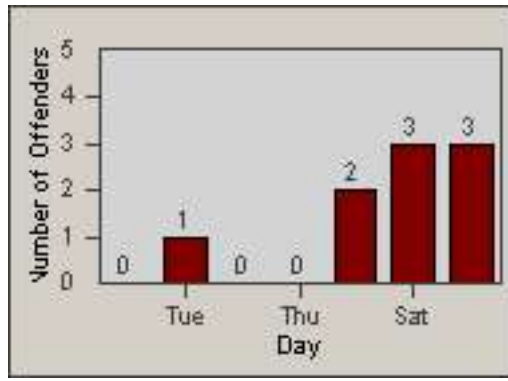

Redflex Redlight Offender Statistics

CONTRACT: Oxnard
 DATE FROM: 01-Jul-2010

LOCATION: OX-GOSN-01 Gonzales Rd
 DATE TO: 31-Jul-2010

LANE 1

LANE 2

LANE 3

Redflex Redlight Offender Statistics

CONTRACT: Oxnard
 DATE FROM: 01-Jul-2010