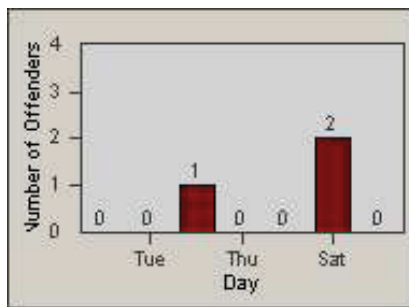

LANE 4

LANE TOTAL

Redflex Redlight Offender Statistics

CONTRACT: Oxnard **LOCATION:** OX-SACH-01 Saviers
DATE FROM: 01-Jul-2010 **DATE TO:** 31-Jul-2010

LANE 1

LANE 2

LANE 3

Redflex Redlight Offender Statistics