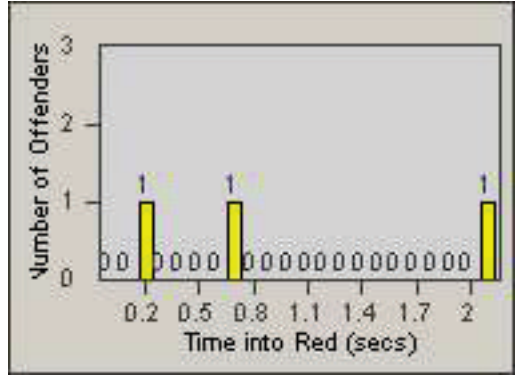

Redflex Redlight Offender Statistics

CONTRACT: Oxnard   **LOCATION:** OX-SACH-03 Saviers
DATE FROM: 01-Jul-2010   **DATE TO:** 31-Jul-2010

LANE 1

LANE 2

LANE 3