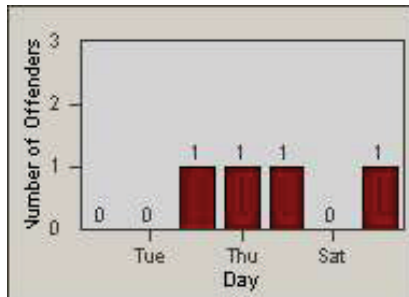

Redflex Redlight Offender Statistics

CONTRACT: Oxnard **LOCATION:** OX-VIWO-01 Victoria Ave
DATE FROM: 01-Jul-2010 **DATE TO:** 31-Jul-2010

LANE 4

LANE TOTAL

Redflex Redlight Offender Statistics

CONTRACT: Oxnard **LOCATION:** OX-ROGO-01 Rose
DATE FROM: 01-Jul-2010 **DATE TO:** 31-Jul-2010