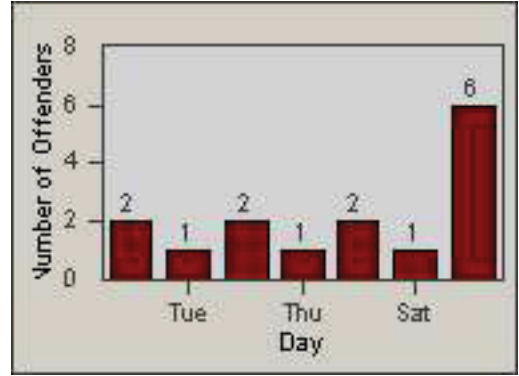

LANE 1

LANE 2

LANE 3

Redflex Redlight Offender Statistics

CONTRACT: Oxnard LOCATION: OX-GOVE-01 Gonzales
 DATE FROM: 01-Jul-2010 DATE TO: 31-Jul-2010

LANE 4

LANE TOTAL

Redflex Redlight Offender Statistics

CONTRACT: Oxnard
 DATE FROM: 01-Jul-2010

LOCATION: OX-FIVE-01 Ventura Rd
 DATE TO: 31-Jul-2010

LANE 1

LANE 2

LANE 3

Redflex Redlight Offender Statistics

CONTRACT: Oxnard
DATE FROM: 01-Jul-2010

LOCATION: OX-FIVE-01 Ventura Rd
DATE TO: 31-Jul-2010