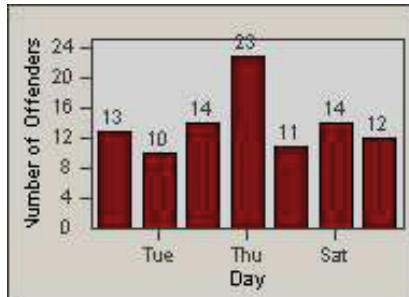

LANE 2

LANE 3

Redflex Redlight Offender Statistics

CONTRACT: Oxnard
 DATE FROM: 01-Jul-2010

LOCATION: OX-FIVE-03 Ventura Rd
 DATE TO: 31-Jul-2010

LANE 4

LANE TOTAL

Redflex Redlight Offender Statistics