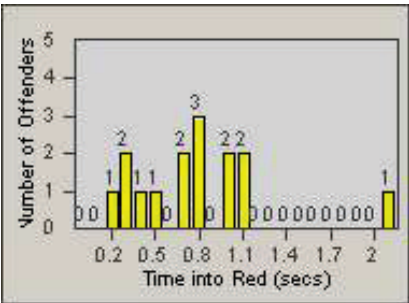

Redflex Redlight Offender Statistics

CONTRACT: Oxnard **LOCATION:** OX-VIWO-01 Victoria Ave
DATE FROM: 01-Jul-2010 **DATE TO:** 31-Jul-2010

LANE 4

LANE TOTAL

Redflex Redlight Offender Statistics

CONTRACT: Oxnard **LOCATION:** OX-ROGO-01 Rose
DATE FROM: 01-Jul-2010 **DATE TO:** 31-Jul-2010

LANE 1

LANE 2

LANE 3

Redflex Redlight Offender Statistics

CONTRACT: Oxnard LOCATION: OX-ROGO-01 Rose
 DATE FROM: 01-Jul-2010 DATE TO: 31-Jul-2010

LANE 4

LANE TOTAL

Redflex Redlight Offender Statistics

CONTRACT: Oxnard
 DATE FROM: 01-Jul-2010

LOCATION: OX-ROGO-03 Rose
 DATE TO: 31-Jul-2010

LANE 1

LANE 2

LANE 3

Redflex Redlight Offender Statistics

CONTRACT: Oxnard LOCATION: OX-ROGO-03 Rose
 DATE FROM: 01-Jul-2010 DATE TO: 31-Jul-2010