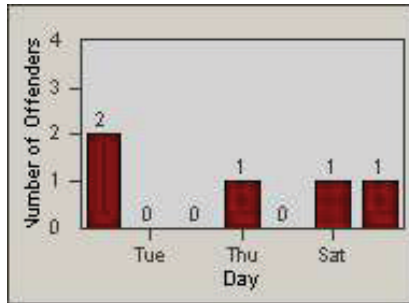

Redflex Redlight Offender Statistics

CONTRACT: Oxnard
DATE FROM: 01-Jul-2010

LOCATION: OX-ROGO-03 Rose
DATE TO: 31-Jul-2010

LANE 1