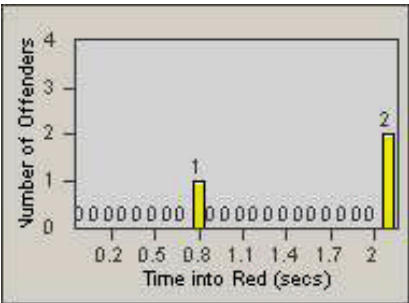

CONTRACT: Oxnard LOCATION: OX-SACH-01 Saviers
 DATE FROM: 01-Jul-2010 DATE TO: 31-Jul-2010

LANE 4

LANE TOTAL

Redflex Redlight Offender Statistics

CONTRACT: Oxnard
 DATE FROM: 01-Jul-2010

LOCATION: OX-GOVE-01 Gonzales
 DATE TO: 31-Jul-2010

LANE 1

LANE 2

LANE 3

Redflex Redlight Offender Statistics

CONTRACT: Oxnard LOCATION: OX-GOVE-01 Gonzales
 DATE FROM: 01-Jul-2010 DATE TO: 31-Jul-2010

LANE 4

LANE TOTAL

Redflex Redlight Offender Statistics