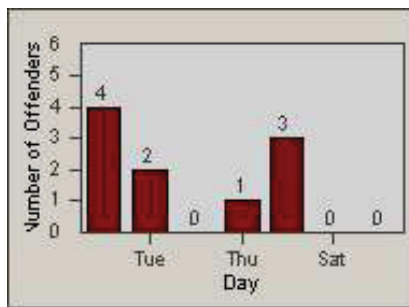

Redflex Redlight Offender Statistics

CONTRACT: Oxnard   **LOCATION:** OX-ROGO-01 Rose
DATE FROM: 01-Jul-2010   **DATE TO:** 31-Jul-2010

LANE 1