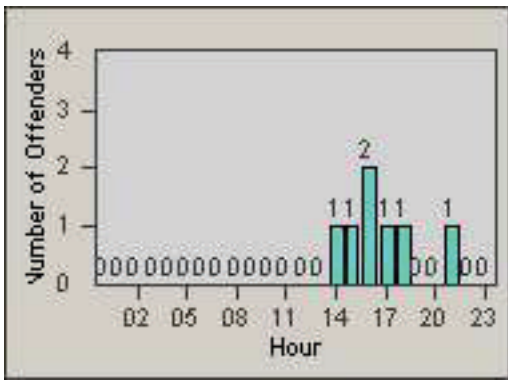

LANE 1

LANE 2

LANE 3

Redflex Redlight Offender Statistics

CONTRACT: Oxnard LOCATION: OX-GOVE-01 Gonzales
 DATE FROM: 01-Jul-2010 DATE TO: 31-Jul-2010

LANE 4

LANE TOTAL

Redflex Redlight Offender Statistics

CONTRACT: Oxnard
 DATE FROM: 01-Jul-2010

LOCATION: OX-FIVE-01 Ventura Rd
 DATE TO: 31-Jul-2010

LANE 1

LANE 2

LANE 3

Redflex Redlight Offender Statistics

CONTRACT: Oxnard
DATE FROM: 01-Jul-2010

LOCATION: OX-FIVE-01 Ventura Rd
DATE TO: 31-Jul-2010