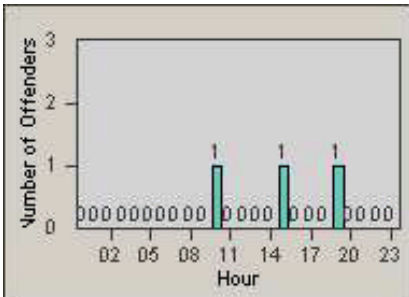

LANE 4

LANE TOTAL

Redflex Redlight Offender Statistics

CONTRACT: Oxnard
 DATE FROM: 01-Jul-2010

LOCATION: OX-VIWO-01 Victoria Ave
 DATE TO: 31-Jul-2010

LANE 1

LANE 2

LANE 3

Redflex Redlight Offender Statistics

CONTRACT: Oxnard **LOCATION:** OX-VIWO-01 Victoria Ave
DATE FROM: 01-Jul-2010 **DATE TO:** 31-Jul-2010

LANE 4

LANE TOTAL

Redflex Redlight Offender Statistics

CONTRACT: Oxnard **LOCATION:** OX-ROGO-01 Rose
DATE FROM: 01-Jul-2010 **DATE TO:** 31-Jul-2010