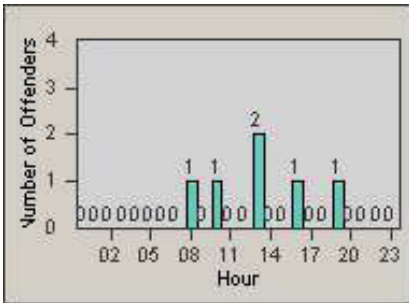

Redflex Redlight Offender Statistics

CONTRACT: Oxnard **LOCATION:** OX-VIWO-01 Victoria Ave
DATE FROM: 01-Jul-2010 **DATE TO:** 31-Jul-2010

LANE 4

LANE TOTAL

Redflex Redlight Offender Statistics

CONTRACT: Oxnard **LOCATION:** OX-ROGO-01 Rose
DATE FROM: 01-Jul-2010 **DATE TO:** 31-Jul-2010

LANE 1

LANE 2

LANE 3

Redflex Redlight Offender Statistics

CONTRACT: Oxnard LOCATION: OX-ROGO-01 Rose
 DATE FROM: 01-Jul-2010 DATE TO: 31-Jul-2010

LANE 4

LANE TOTAL

Redflex Redlight Offender Statistics

CONTRACT: Oxnard
 DATE FROM: 01-Jul-2010

LOCATION: OX-ROGO-03 Rose
 DATE TO: 31-Jul-2010

LANE 1

LANE 2

LANE 3

Redflex Redlight Offender Statistics

CONTRACT: Oxnard LOCATION: OX-ROGO-03 Rose
 DATE FROM: 01-Jul-2010 DATE TO: 31-Jul-2010