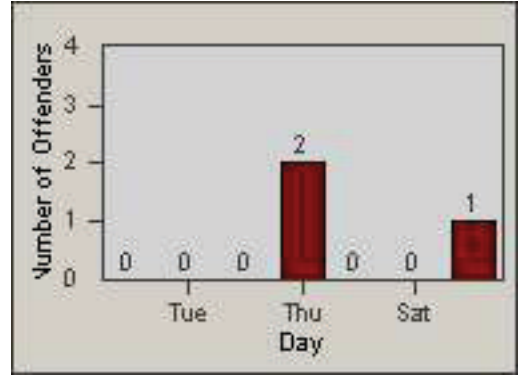

Redflex Redlight Offender Statistics

CONTRACT: Oxnard   **LOCATION:** OX-SACH-03 Saviers
DATE FROM: 01-Jul-2010   **DATE TO:** 31-Jul-2010

LANE 1

LANE 2

LANE 3