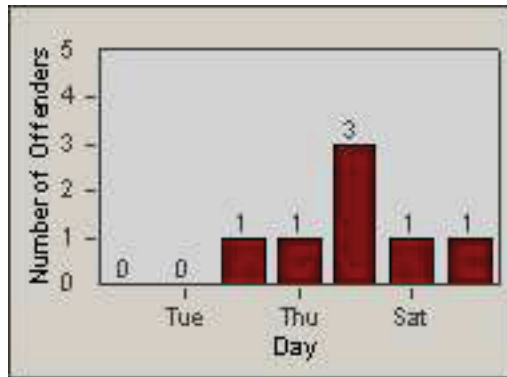

LANE 4

LANE TOTAL

Redflex Redlight Offender Statistics

CONTRACT: Oxnard **LOCATION:** OX-FIVE-01 Ventura Rd
DATE FROM: 01-Jul-2010 **DATE TO:** 31-Jul-2010

Redflex Redlight Offender Statistics

CONTRACT: Oxnard **LOCATION:** OX-SACH-03 Saviers
DATE FROM: 01-Jul-2010 **DATE TO:** 31-Jul-2010

LANE 1

LANE 2

LANE 3

Redflex Redlight Offender Statistics

CONTRACT: Oxnard **LOCATION:** OX-SACH-03 Saviers
DATE FROM: 01-Jul-2010 **DATE TO:** 31-Jul-2010

LANE 4

LANE TOTAL

Redflex Redlight Offender Statistics

CONTRACT: Oxnard **LOCATION:** OX-SACH-03 Saviers
DATE FROM: 01-Jul-2010 **DATE TO:** 31-Jul-2010

Redflex Redlight Offender Statistics

CONTRACT: Oxnard **LOCATION:** OX-VICH-01 Victoria
DATE FROM: 01-Jul-2010 **DATE TO:** 31-Jul-2010