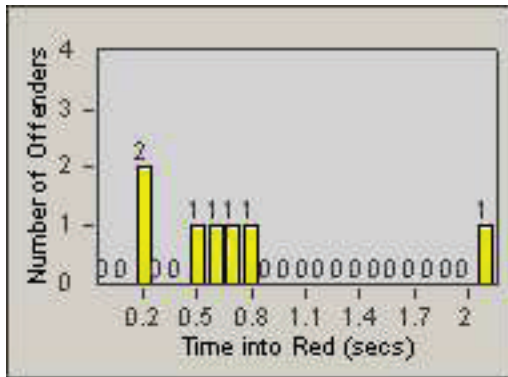

LANE 4

LANE TOTAL

Redflex Redlight Offender Statistics

CONTRACT: Oxnard **LOCATION:** OX-FIVE-01 Ventura Rd
DATE FROM: 01-Jul-2010 **DATE TO:** 31-Jul-2010

Redflex Redlight Offender Statistics

CONTRACT: Oxnard **LOCATION:** OX-SACH-03 Saviers
DATE FROM: 01-Jul-2010 **DATE TO:** 31-Jul-2010

LANE 1

LANE 2

LANE 3

Redflex Redlight Offender Statistics

CONTRACT: Oxnard **LOCATION:** OX-SACH-03 Saviers
DATE FROM: 01-Jul-2010 **DATE TO:** 31-Jul-2010

LANE 4

LANE TOTAL

Redflex Redlight Offender Statistics

CONTRACT: Oxnard **LOCATION:** OX-SACH-03 Saviers
DATE FROM: 01-Jul-2010 **DATE TO:** 31-Jul-2010

Redflex Redlight Offender Statistics

CONTRACT: Oxnard **LOCATION:** OX-VICH-01 Victoria
DATE FROM: 01-Jul-2010 **DATE TO:** 31-Jul-2010