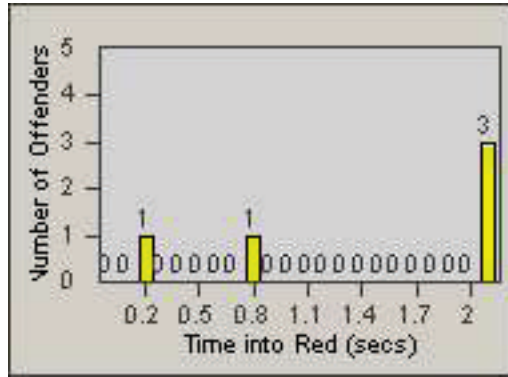

CONTRACT: Oxnard **LOCATION:** OX-SACH-03 Saviers
DATE FROM: 01-Jul-2010 **DATE TO:** 31-Jul-2010

Redflex Redlight Offender Statistics

CONTRACT: Oxnard **LOCATION:** OX-VICH-01 Victoria
DATE FROM: 01-Jul-2010 **DATE TO:** 31-Jul-2010

LANE 1

LANE 2

LANE 3

Redflex Redlight Offender Statistics

CONTRACT: Oxnard **LOCATION:** OX-VICH-01 Victoria
DATE FROM: 01-Jul-2010 **DATE TO:** 31-Jul-2010

LANE 4

LANE TOTAL

Redflex Redlight Offender Statistics