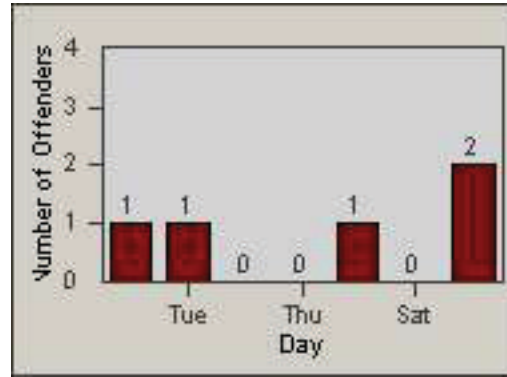

CONTRACT: Oxnard **LOCATION:** OX-SACH-03 Saviers
DATE FROM: 01-Jul-2010 **DATE TO:** 31-Jul-2010

Redflex Redlight Offender Statistics

CONTRACT: Oxnard **LOCATION:** OX-VICH-01 Victoria
DATE FROM: 01-Jul-2010 **DATE TO:** 31-Jul-2010

LANE 1

LANE 2

LANE 3

Redflex Redlight Offender Statistics

CONTRACT: Oxnard **LOCATION:** OX-VICH-01 Victoria
DATE FROM: 01-Jul-2010 **DATE TO:** 31-Jul-2010

LANE 4

LANE TOTAL

Redflex Redlight Offender Statistics