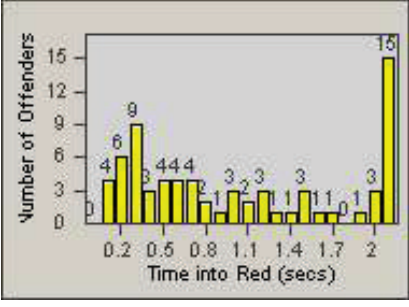

LANE 2

LANE 3

Redflex Redlight Offender Statistics

CONTRACT: Oxnard
 DATE FROM: 01-Jul-2010

LOCATION: OX-FIVE-03 Ventura Rd
 DATE TO: 31-Jul-2010

LANE 4

LANE TOTAL

Redflex Redlight Offender Statistics

CONTRACT: Oxnard **LOCATION:** OX-RO1-01 Rose
DATE FROM: 01-Jul-2010 **DATE TO:** 31-Jul-2010

LANE 1

LANE 2

LANE 3

Redflex Redlight Offender Statistics

CONTRACT: Oxnard **LOCATION:** OX-RO1-01 Rose
DATE FROM: 01-Jul-2010 **DATE TO:** 31-Jul-2010

LANE 4

LANE TOTAL

Redflex Redlight Offender Statistics

CONTRACT: Oxnard
 DATE FROM: 01-Jul-2010

LOCATION: OX-VIWO-01 Victoria Ave
 DATE TO: 31-Jul-2010

LANE 1

LANE 2

LANE 3

Redflex Redlight Offender Statistics

CONTRACT: Oxnard **LOCATION:** OX-VIWO-01 Victoria Ave
DATE FROM: 01-Jul-2010 **DATE TO:** 31-Jul-2010

LANE 4

LANE TOTAL

Redflex Redlight Offender Statistics

CONTRACT: Oxnard **LOCATION:** OX-ROGO-01 Rose
DATE FROM: 01-Jul-2010 **DATE TO:** 31-Jul-2010