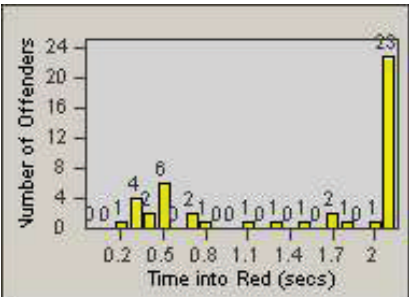

CONTRACT: Oxnard
 DATE FROM: 01-Jul-2010

LOCATION: OX-ROGO-03 Rose
 DATE TO: 31-Jul-2010

LANE 1

LANE 2

LANE 3

Redflex Redlight Offender Statistics

CONTRACT: Oxnard LOCATION: OX-ROGO-03 Rose
 DATE FROM: 01-Jul-2010 DATE TO: 31-Jul-2010

LANE 4

LANE TOTAL

Redflex Redlight Offender Statistics

CONTRACT: Oxnard **LOCATION:** OX-SACH-01 Saviers
DATE FROM: 01-Jul-2010 **DATE TO:** 31-Jul-2010

LANE 1

LANE 2

LANE 3

Redflex Redlight Offender Statistics

CONTRACT: Oxnard LOCATION: OX-SACH-01 Saviers
 DATE FROM: 01-Jul-2010 DATE TO: 31-Jul-2010

LANE 4

LANE TOTAL

Redflex Redlight Offender Statistics

CONTRACT: Oxnard
 DATE FROM: 01-Jul-2010

LOCATION: OX-GOVE-01 Gonzales
 DATE TO: 31-Jul-2010