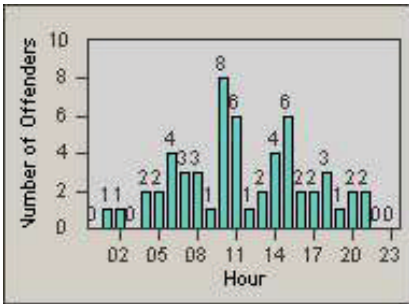

LANE 2

LANE 3

Redflex Redlight Offender Statistics

CONTRACT: Oxnard
 DATE FROM: 01-Jul-2010

LOCATION: OX-FIVE-03 Ventura Rd
 DATE TO: 31-Jul-2010

LANE 4

LANE TOTAL

Redflex Redlight Offender Statistics

CONTRACT: Oxnard **LOCATION:** OX-RO1-01 Rose
DATE FROM: 01-Jul-2010 **DATE TO:** 31-Jul-2010

LANE 1

LANE 2

LANE 3

Redflex Redlight Offender Statistics

CONTRACT: Oxnard **LOCATION:** OX-RO1-01 Rose
DATE FROM: 01-Jul-2010 **DATE TO:** 31-Jul-2010