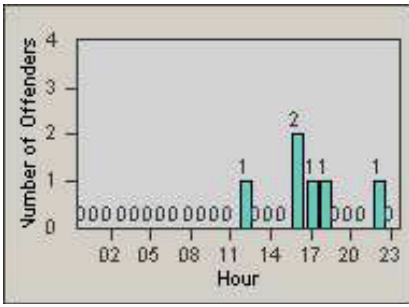

LANE 4

LANE TOTAL

Redflex Redlight Offender Statistics

CONTRACT: Oxnard **LOCATION:** OX-SACH-01 Saviers
DATE FROM: 01-Jul-2010 **DATE TO:** 31-Jul-2010

LANE 1

LANE 2

LANE 3

Redflex Redlight Offender Statistics