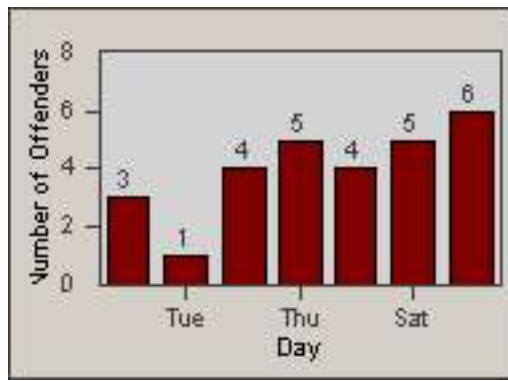

Redflex Redlight Offender Statistics

CONTRACT: Oxnard
DATE FROM: 01-Jul-2010

LOCATION: OX-GOSN-01 Gonzales Rd
DATE TO: 31-Jul-2010

LANE 4

LANE TOTAL