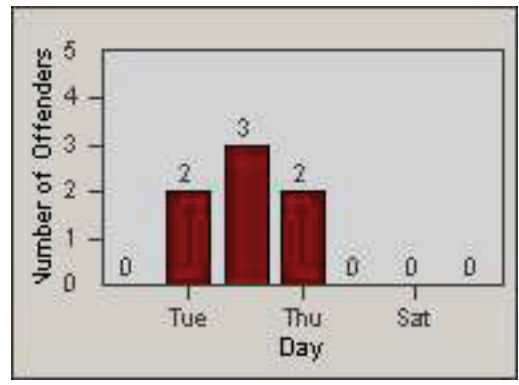

Redflex Redlight Offender Statistics

CONTRACT: Oxnard
DATE FROM: 01-Jul-2010

LOCATION: OX-FIVE-01 Ventura Rd
DATE TO: 31-Jul-2010

LANE 1