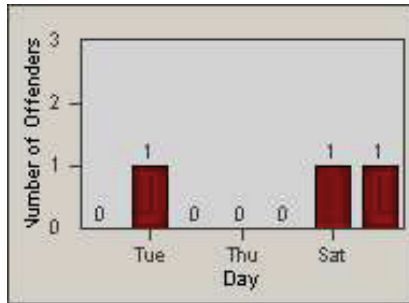

Redflex Redlight Offender Statistics

CONTRACT: Oxnard
DATE FROM: 01-Jul-2010

LOCATION: OX-GOVE-01 Gonzales
DATE TO: 31-Jul-2010

LANE 1

LANE 2

LANE 3