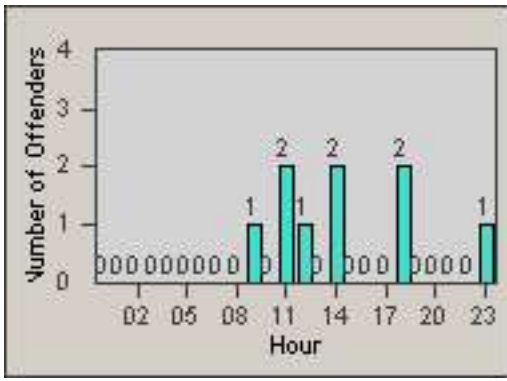

Redflex Redlight Offender Statistics

CONTRACT: Oxnard
 DATE FROM: 01-Jul-2010

LOCATION: OX-GOSN-01 Gonzales Rd
 DATE TO: 31-Jul-2010

LANE 1

LANE 2

LANE 3

Redflex Redlight Offender Statistics

CONTRACT: Oxnard
 DATE FROM: 01-Jul-2010