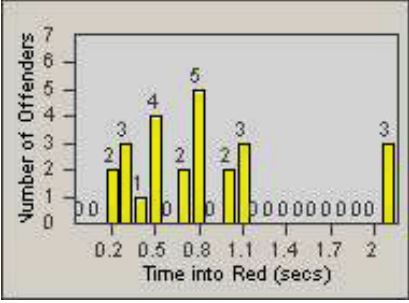

Redflex Redlight Offender Statistics

CONTRACT: Oxnard   LOCATION: OX-ROGO-03 Rose
DATE FROM: 01-Jul-2010   DATE TO: 31-Jul-2010

LANE 4

LANE TOTAL