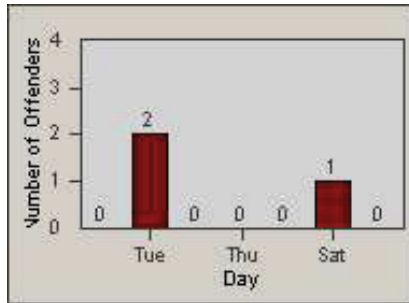

Redflex Redlight Offender Statistics

CONTRACT: Oxnard
DATE FROM: 01-Jul-2010

LOCATION: OX-GOVE-01 Gonzales
DATE TO: 31-Jul-2010

LANE 1