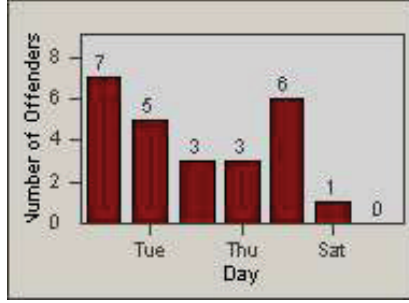

LANE 1

LANE 2

LANE 3

Redflex Redlight Offender Statistics

CONTRACT: Oxnard LOCATION: OX-ROGO-01 Rose
 DATE FROM: 01-Jul-2010 DATE TO: 31-Jul-2010

LANE 4

LANE TOTAL

Redflex Redlight Offender Statistics