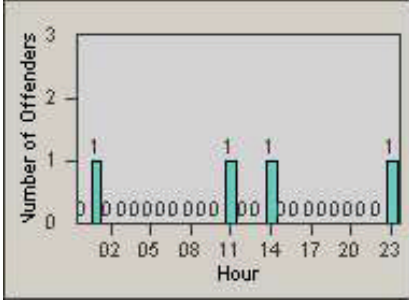

LANE 4

LANE TOTAL

Redflex Redlight Offender Statistics

CONTRACT: Oxnard **LOCATION:** OX-SACH-01 Saviers
DATE FROM: 01-Jul-2010 **DATE TO:** 31-Jul-2010

LANE 1

LANE 2

LANE 3

Redflex Redlight Offender Statistics