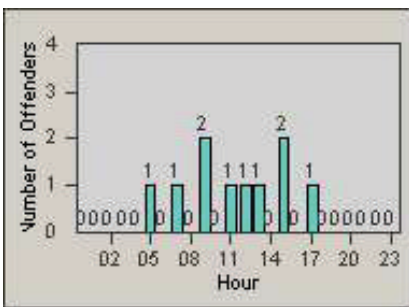

Redflex Redlight Offender Statistics

CONTRACT: Oxnard **LOCATION:** OX-VIWO-01 Victoria Ave
DATE FROM: 01-Jul-2010 **DATE TO:** 31-Jul-2010

LANE 4

LANE TOTAL

Redflex Redlight Offender Statistics

CONTRACT: Oxnard **LOCATION:** OX-ROGO-01 Rose
DATE FROM: 01-Jul-2010 **DATE TO:** 31-Jul-2010

LANE 1

LANE 2

LANE 3

Redflex Redlight Offender Statistics

CONTRACT: Oxnard LOCATION: OX-ROGO-01 Rose
 DATE FROM: 01-Jul-2010 DATE TO: 31-Jul-2010

LANE 4

LANE TOTAL

Redflex Redlight Offender Statistics