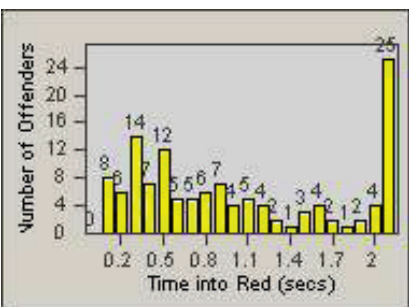

LANE 2

LANE 3

Redflex Redlight Offender Statistics

CONTRACT: Oxnard
 DATE FROM: 01-Jul-2010

LOCATION: OX-FIVE-03 Ventura Rd
 DATE TO: 31-Jul-2010

LANE 4

LANE TOTAL

Redflex Redlight Offender Statistics

CONTRACT: Oxnard **LOCATION:** OX-RO1-01 Rose
DATE FROM: 01-Jul-2010 **DATE TO:** 31-Jul-2010

LANE 1

LANE 2

LANE 3

Redflex Redlight Offender Statistics

CONTRACT: Oxnard **LOCATION:** OX-RO1-01 Rose
DATE FROM: 01-Jul-2010 **DATE TO:** 31-Jul-2010

LANE 4

LANE TOTAL

Redflex Redlight Offender Statistics

CONTRACT: Oxnard
 DATE FROM: 01-Jul-2010

LOCATION: OX-VIWO-01 Victoria Ave
 DATE TO: 31-Jul-2010

LANE 1

LANE 2

LANE 3

Redflex Redlight Offender Statistics

CONTRACT: Oxnard **LOCATION:** OX-VIWO-01 Victoria Ave
DATE FROM: 01-Jul-2010 **DATE TO:** 31-Jul-2010

LANE 4

LANE TOTAL

Redflex Redlight Offender Statistics

CONTRACT: Oxnard **LOCATION:** OX-ROGO-01 Rose
DATE FROM: 01-Jul-2010 **DATE TO:** 31-Jul-2010