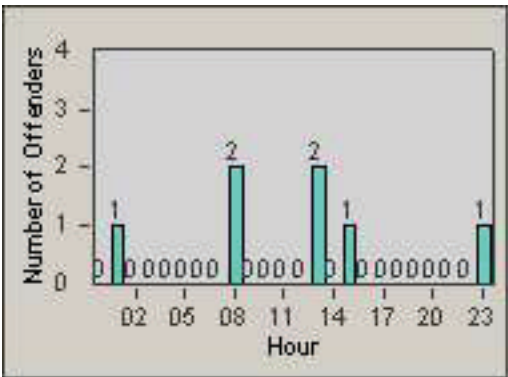

LANE 4

LANE TOTAL

Redflex Redlight Offender Statistics

CONTRACT: Oxnard **LOCATION:** OX-FIVE-01 Ventura Rd
DATE FROM: 01-Jul-2010 **DATE TO:** 31-Jul-2010

Redflex Redlight Offender Statistics

CONTRACT: Oxnard **LOCATION:** OX-SACH-03 Saviers
DATE FROM: 01-Jul-2010 **DATE TO:** 31-Jul-2010

LANE 1

LANE 2

LANE 3

Redflex Redlight Offender Statistics

CONTRACT: Oxnard **LOCATION:** OX-SACH-03 Saviers
DATE FROM: 01-Jul-2010 **DATE TO:** 31-Jul-2010

LANE 4

LANE TOTAL

Redflex Redlight Offender Statistics

CONTRACT: Oxnard **LOCATION:** OX-SACH-03 Saviers
DATE FROM: 01-Jul-2010 **DATE TO:** 31-Jul-2010

Redflex Redlight Offender Statistics

CONTRACT: Oxnard **LOCATION:** OX-VICH-01 Victoria
DATE FROM: 01-Jul-2010 **DATE TO:** 31-Jul-2010