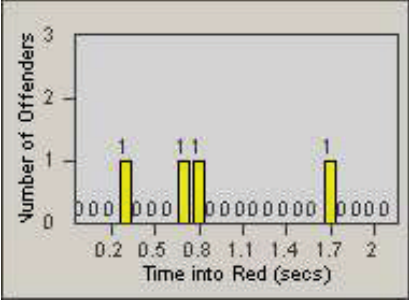

LANE 4

LANE TOTAL

Redflex Redlight Offender Statistics

CONTRACT: Oxnard **LOCATION:** OX-SACH-01 Saviers
DATE FROM: 01-Jul-2010 **DATE TO:** 31-Jul-2010

LANE 1

LANE 2

LANE 3

Redflex Redlight Offender Statistics