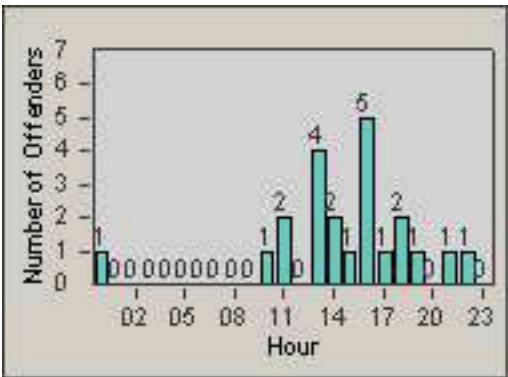

CONTRACT: Oxnard
 DATE FROM: 01-Jul-2010

LOCATION: OX-FIVE-01 Ventura Rd
 DATE TO: 31-Jul-2010

LANE 1

LANE 2

LANE 3

Redflex Redlight Offender Statistics

CONTRACT: Oxnard
DATE FROM: 01-Jul-2010

LOCATION: OX-FIVE-01 Ventura Rd
DATE TO: 31-Jul-2010

LANE 4

LANE TOTAL

Redflex Redlight Offender Statistics

CONTRACT: Oxnard **LOCATION:** OX-FIVE-01 Ventura Rd
DATE FROM: 01-Jul-2010 **DATE TO:** 31-Jul-2010

Redflex Redlight Offender Statistics

CONTRACT: Oxnard **LOCATION:** OX-SACH-03 Saviers
DATE FROM: 01-Jul-2010 **DATE TO:** 31-Jul-2010