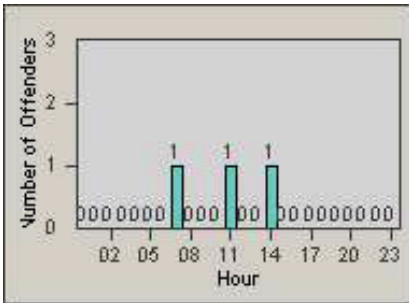

CONTRACT: Oxnard LOCATION: OX-SACH-01 Saviers
 DATE FROM: 01-Jul-2010 DATE TO: 31-Jul-2010

LANE 4

LANE TOTAL

Redflex Redlight Offender Statistics

CONTRACT: Oxnard
 DATE FROM: 01-Jul-2010

LOCATION: OX-GOVE-01 Gonzales
 DATE TO: 31-Jul-2010

LANE 1

LANE 2

LANE 3

Redflex Redlight Offender Statistics

CONTRACT: Oxnard LOCATION: OX-GOVE-01 Gonzales
 DATE FROM: 01-Jul-2010 DATE TO: 31-Jul-2010

LANE 4

LANE TOTAL

Redflex Redlight Offender Statistics