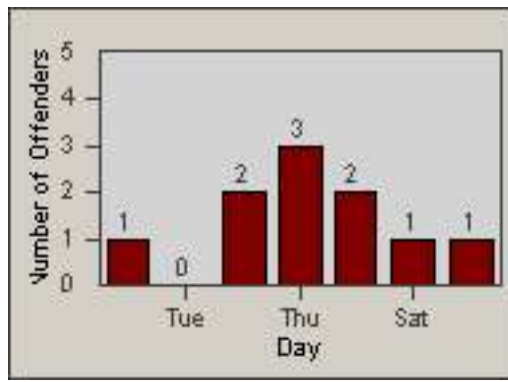

Redflex Redlight Offender Statistics

CONTRACT: Oxnard
 DATE FROM: 01-Jul-2010

LOCATION: OX-GOSN-01 Gonzales Rd
 DATE TO: 31-Jul-2010

LANE 1

LANE 2

LANE 3

Redflex Redlight Offender Statistics

CONTRACT: Oxnard
 DATE FROM: 01-Jul-2010