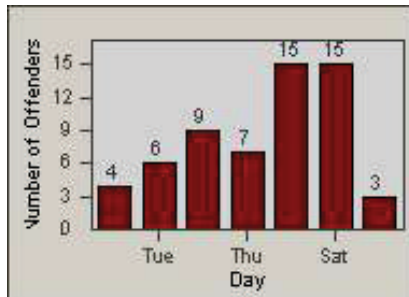

Redflex Redlight Offender Statistics

CONTRACT: Oxnard   LOCATION: OX-SACH-01 Saviers
DATE FROM: 01-Jul-2010   DATE TO: 31-Jul-2010

LANE 4

LANE TOTAL