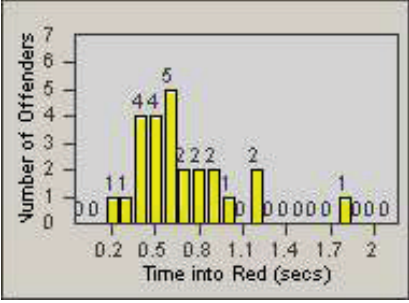

Redflex Redlight Offender Statistics

CONTRACT: Oxnard **LOCATION:** OX-VIWO-01 Victoria Ave
DATE FROM: 01-Jul-2010 **DATE TO:** 31-Jul-2010

LANE 4

LANE TOTAL

Redflex Redlight Offender Statistics

CONTRACT: Oxnard **LOCATION:** OX-ROGO-01 Rose
DATE FROM: 01-Jul-2010 **DATE TO:** 31-Jul-2010

LANE 1

LANE 2

LANE 3

Redflex Redlight Offender Statistics

CONTRACT: Oxnard LOCATION: OX-ROGO-01 Rose
 DATE FROM: 01-Jul-2010 DATE TO: 31-Jul-2010

LANE 4

LANE TOTAL

Redflex Redlight Offender Statistics

CONTRACT: Oxnard
 DATE FROM: 01-Jul-2010

LOCATION: OX-ROGO-03 Rose
 DATE TO: 31-Jul-2010

LANE 1

LANE 2

LANE 3

Redflex Redlight Offender Statistics

CONTRACT: Oxnard LOCATION: OX-ROGO-03 Rose
 DATE FROM: 01-Jul-2010 DATE TO: 31-Jul-2010