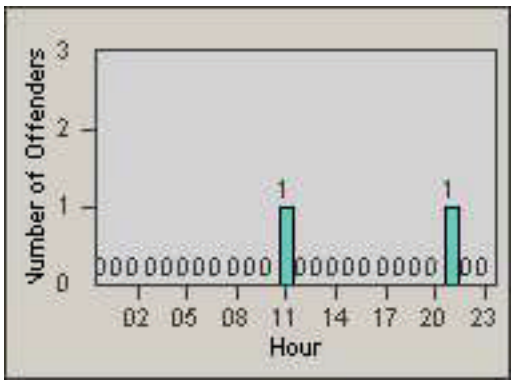

Redflex Redlight Offender Statistics

CONTRACT: Oxnard   **LOCATION:** OX-VICH-01 Victoria
DATE FROM: 01-Jul-2010   **DATE TO:** 31-Jul-2010

LANE 1