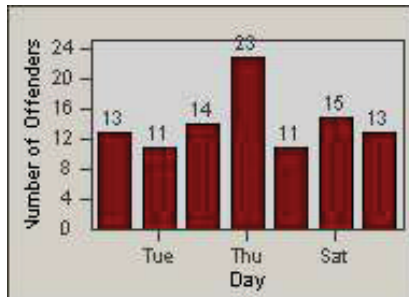

LANE 2

LANE 3

Redflex Redlight Offender Statistics

CONTRACT: Oxnard
 DATE FROM: 01-Jul-2010

LOCATION: OX-FIVE-03 Ventura Rd
 DATE TO: 31-Jul-2010

LANE 4

LANE TOTAL

Redflex Redlight Offender Statistics