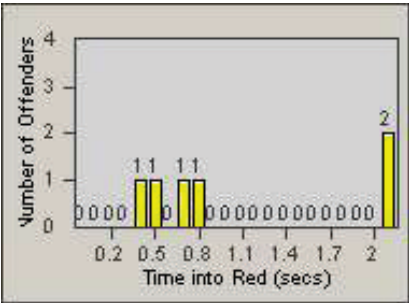

CONTRACT: Oxnard LOCATION: OX-SACH-01 Saviers
 DATE FROM: 01-Jul-2010 DATE TO: 31-Jul-2010

LANE 4

LANE TOTAL

Redflex Redlight Offender Statistics

CONTRACT: Oxnard
 DATE FROM: 01-Jul-2010

LOCATION: OX-GOVE-01 Gonzales
 DATE TO: 31-Jul-2010

LANE 1

LANE 2

LANE 3

Redflex Redlight Offender Statistics

CONTRACT: Oxnard LOCATION: OX-GOVE-01 Gonzales
 DATE FROM: 01-Jul-2010 DATE TO: 31-Jul-2010

LANE 4

LANE TOTAL

Redflex Redlight Offender Statistics

CONTRACT: Oxnard
 DATE FROM: 01-Jul-2010

LOCATION: OX-FIVE-01 Ventura Rd
 DATE TO: 31-Jul-2010

LANE 1

LANE 2

LANE 3

Redflex Redlight Offender Statistics

CONTRACT: Oxnard
DATE FROM: 01-Jul-2010

LOCATION: OX-FIVE-01 Ventura Rd
DATE TO: 31-Jul-2010