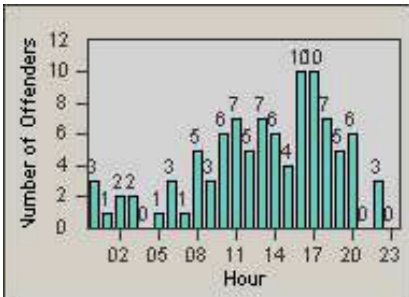

LANE 2

LANE 3

Redflex Redlight Offender Statistics

CONTRACT: Oxnard
 DATE FROM: 01-Jul-2010

LOCATION: OX-FIVE-03 Ventura Rd
 DATE TO: 31-Jul-2010

LANE 4

LANE TOTAL

Redflex Redlight Offender Statistics

CONTRACT: Oxnard **LOCATION:** OX-RO1-01 Rose
DATE FROM: 01-Jul-2010 **DATE TO:** 31-Jul-2010

LANE 1

LANE 2

LANE 3

Redflex Redlight Offender Statistics

CONTRACT: Oxnard **LOCATION:** OX-RO1-01 Rose
DATE FROM: 01-Jul-2010 **DATE TO:** 31-Jul-2010