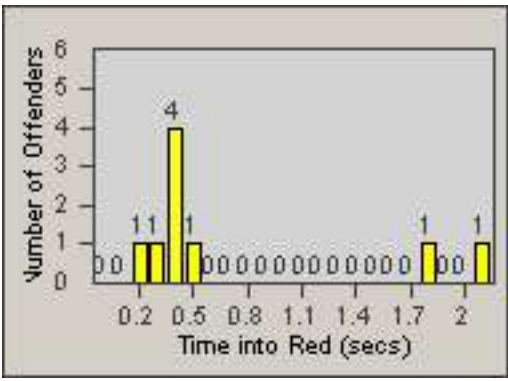

Redflex Redlight Offender Statistics

CONTRACT: Oxnard
 DATE FROM: 01-Jul-2010

LOCATION: OX-GOSN-01 Gonzales Rd
 DATE TO: 31-Jul-2010

LANE 1

LANE 2

LANE 3

Redflex Redlight Offender Statistics

CONTRACT: Oxnard
 DATE FROM: 01-Jul-2010