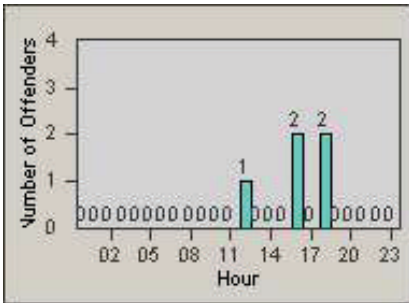

Redflex Redlight Offender Statistics

CONTRACT: Oxnard
DATE FROM: 01-Jul-2010

LOCATION: OX-ROGO-03 Rose
DATE TO: 31-Jul-2010

LANE 1