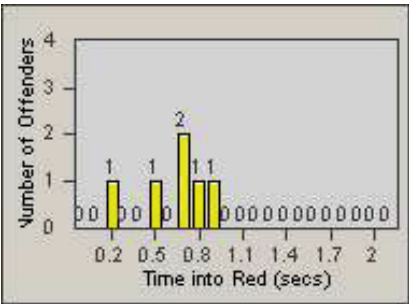

LANE 4

LANE TOTAL

Redflex Redlight Offender Statistics

CONTRACT: Oxnard **LOCATION:** OX-SACH-01 Saviers
DATE FROM: 01-Jul-2010 **DATE TO:** 31-Jul-2010

LANE 1

LANE 2

LANE 3

Redflex Redlight Offender Statistics

CONTRACT: Oxnard LOCATION: OX-SACH-01 Saviers
 DATE FROM: 01-Jul-2010 DATE TO: 31-Jul-2010

LANE 4

LANE TOTAL

Redflex Redlight Offender Statistics

CONTRACT: Oxnard
 DATE FROM: 01-Jul-2010

LOCATION: OX-GOVE-01 Gonzales
 DATE TO: 31-Jul-2010