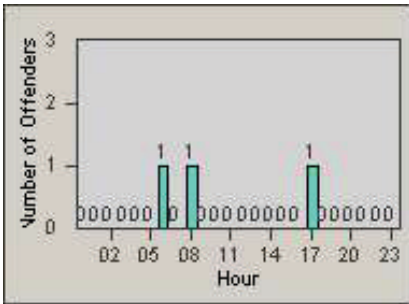

CONTRACT: Oxnard
 DATE FROM: 01-Jul-2010

LOCATION: OX-ROGO-03 Rose
 DATE TO: 31-Jul-2010

LANE 1

LANE 2

LANE 3

Redflex Redlight Offender Statistics

CONTRACT: Oxnard LOCATION: OX-ROGO-03 Rose
 DATE FROM: 01-Jul-2010 DATE TO: 31-Jul-2010