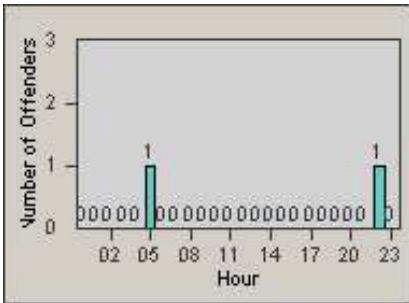

Redflex Redlight Offender Statistics

CONTRACT: Oxnard   LOCATION: OX-ROGO-03 Rose
DATE FROM: 01-Jul-2010   DATE TO: 31-Jul-2010

LANE 4