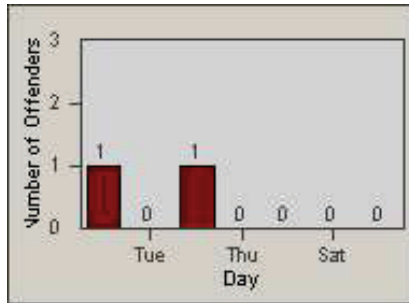

Redflex Redlight Offender Statistics

CONTRACT: Oxnard   LOCATION: OX-ROGO-03 Rose
DATE FROM: 01-Jul-2010   DATE TO: 31-Jul-2010

LANE 4