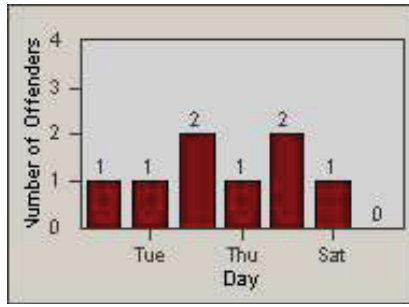

Redflex Redlight Offender Statistics

CONTRACT: Oxnard   **LOCATION:** OX-ROGO-01 Rose
DATE FROM: 01-Jul-2010   **DATE TO:** 31-Jul-2010

LANE 1

LANE 2

LANE 3