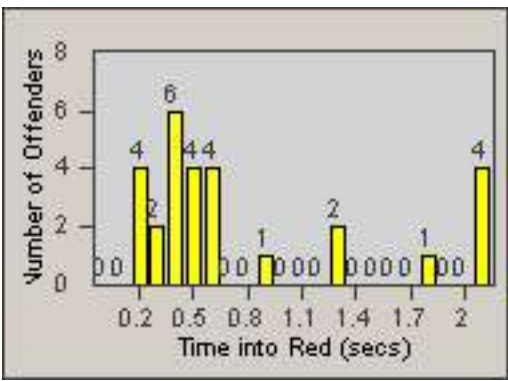

Redflex Redlight Offender Statistics

CONTRACT: Oxnard
DATE FROM: 01-Jul-2010

LOCATION: OX-GOSN-01 Gonzales Rd
DATE TO: 31-Jul-2010

LANE 4

LANE TOTAL