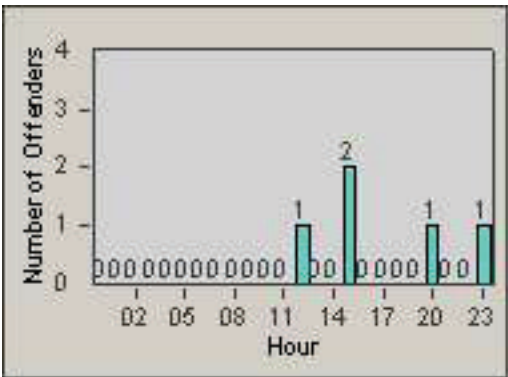

CONTRACT: Oxnard **LOCATION:** OX-SACH-03 Saviers
DATE FROM: 01-Jul-2010 **DATE TO:** 31-Jul-2010

Redflex Redlight Offender Statistics

CONTRACT: Oxnard **LOCATION:** OX-VICH-01 Victoria
DATE FROM: 01-Jul-2010 **DATE TO:** 31-Jul-2010

LANE 1

LANE 2

LANE 3

Redflex Redlight Offender Statistics

CONTRACT: Oxnard **LOCATION:** OX-VICH-01 Victoria
DATE FROM: 01-Jul-2010 **DATE TO:** 31-Jul-2010

LANE 4

LANE TOTAL

Redflex Redlight Offender Statistics