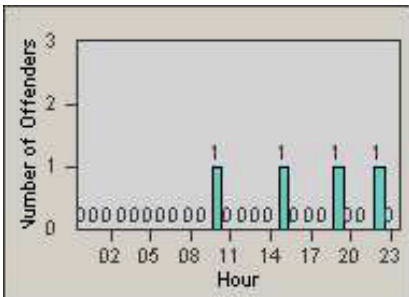

Redflex Redlight Offender Statistics

CONTRACT: Oxnard **LOCATION:** OX-VIWO-01 Victoria Ave
DATE FROM: 01-Jul-2010 **DATE TO:** 31-Jul-2010

LANE 4

LANE TOTAL

Redflex Redlight Offender Statistics

CONTRACT: Oxnard **LOCATION:** OX-ROGO-01 Rose
DATE FROM: 01-Jul-2010 **DATE TO:** 31-Jul-2010

LANE 1

LANE 2

LANE 3

Redflex Redlight Offender Statistics

CONTRACT: Oxnard LOCATION: OX-ROGO-01 Rose
 DATE FROM: 01-Jul-2010 DATE TO: 31-Jul-2010

LANE 4

LANE TOTAL

Redflex Redlight Offender Statistics