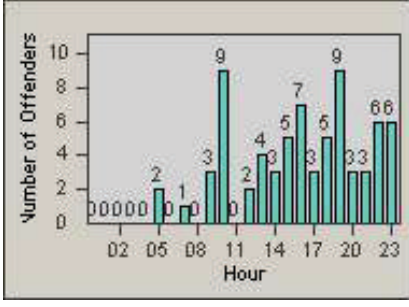

LANE 2

LANE 3

Redflex Redlight Offender Statistics

CONTRACT: Oxnard
 DATE FROM: 01-Jul-2010

LOCATION: OX-FIVE-03 Ventura Rd
 DATE TO: 31-Jul-2010

LANE 4

LANE TOTAL

Redflex Redlight Offender Statistics

CONTRACT: Oxnard **LOCATION:** OX-RO1-01 Rose
DATE FROM: 01-Jul-2010 **DATE TO:** 31-Jul-2010

LANE 1

LANE 2

LANE 3

Redflex Redlight Offender Statistics

CONTRACT: Oxnard **LOCATION:** OX-RO1-01 Rose
DATE FROM: 01-Jul-2010 **DATE TO:** 31-Jul-2010

LANE 4

LANE TOTAL

Redflex Redlight Offender Statistics

CONTRACT: Oxnard
 DATE FROM: 01-Jul-2010

LOCATION: OX-VIWO-01 Victoria Ave
 DATE TO: 31-Jul-2010

LANE 1

LANE 2

LANE 3

Redflex Redlight Offender Statistics

CONTRACT: Oxnard **LOCATION:** OX-VIWO-01 Victoria Ave
DATE FROM: 01-Jul-2010 **DATE TO:** 31-Jul-2010

LANE 4

LANE TOTAL

Redflex Redlight Offender Statistics

CONTRACT: Oxnard **LOCATION:** OX-ROGO-01 Rose
DATE FROM: 01-Jul-2010 **DATE TO:** 31-Jul-2010