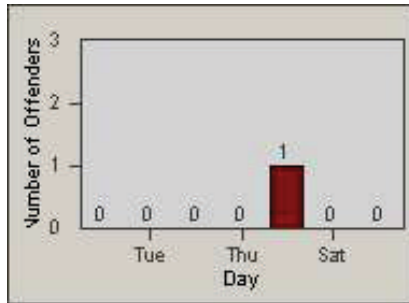

LANE 4

LANE TOTAL

Redflex Redlight Offender Statistics

CONTRACT: Oxnard
 DATE FROM: 01-Jul-2010

LOCATION: OX-VIWO-01 Victoria Ave
 DATE TO: 31-Jul-2010

LANE 1

LANE 2

LANE 3