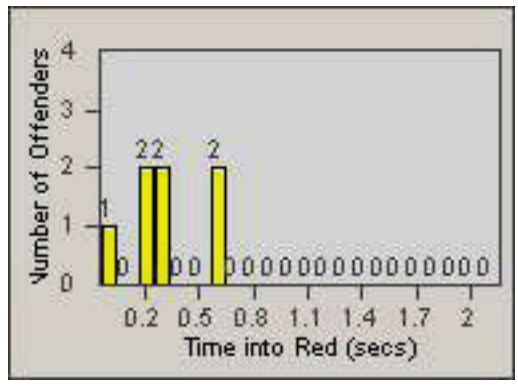

LANE 1

LANE 2

LANE 3

Redflex Redlight Offender Statistics

CONTRACT: Oxnard LOCATION: OX-GOVE-01 Gonzales
 DATE FROM: 01-Jul-2010 DATE TO: 31-Jul-2010

LANE 4

LANE TOTAL

Redflex Redlight Offender Statistics

CONTRACT: Oxnard
 DATE FROM: 01-Jul-2010

LOCATION: OX-FIVE-01 Ventura Rd
 DATE TO: 31-Jul-2010

LANE 1

LANE 2

LANE 3

Redflex Redlight Offender Statistics

CONTRACT: Oxnard
DATE FROM: 01-Jul-2010

LOCATION: OX-FIVE-01 Ventura Rd
DATE TO: 31-Jul-2010