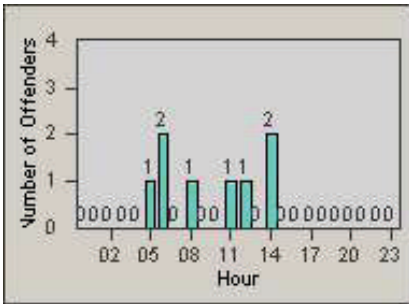

Redflex Redlight Offender Statistics

CONTRACT: Oxnard **LOCATION:** OX-VIWO-01 Victoria Ave
DATE FROM: 01-Jul-2010 **DATE TO:** 31-Jul-2010

LANE 4

LANE TOTAL

Redflex Redlight Offender Statistics

CONTRACT: Oxnard **LOCATION:** OX-ROGO-01 Rose
DATE FROM: 01-Jul-2010 **DATE TO:** 31-Jul-2010

LANE 1

LANE 2

LANE 3

Redflex Redlight Offender Statistics

CONTRACT: Oxnard LOCATION: OX-ROGO-01 Rose
 DATE FROM: 01-Jul-2010 DATE TO: 31-Jul-2010

LANE 4

LANE TOTAL

Redflex Redlight Offender Statistics