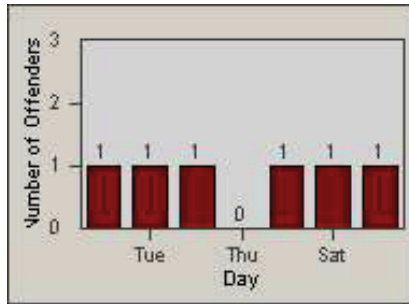

LANE 4

LANE TOTAL

Redflex Redlight Offender Statistics

CONTRACT: Oxnard **LOCATION:** OX-SACH-01 Saviers
DATE FROM: 01-Jul-2010 **DATE TO:** 31-Jul-2010

LANE 1

LANE 2

LANE 3

Redflex Redlight Offender Statistics