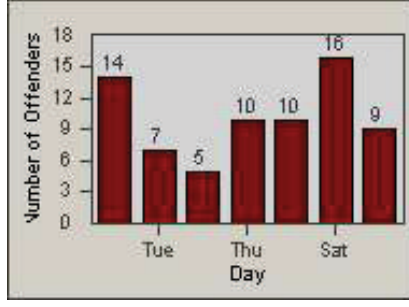

CONTRACT: Oxnard **LOCATION:** OX-RO1-01 Rose
DATE FROM: 01-Jul-2010 **DATE TO:** 31-Jul-2010

LANE 1

LANE 2

LANE 3

Redflex Redlight Offender Statistics

CONTRACT: Oxnard **LOCATION:** OX-RO1-01 Rose
DATE FROM: 01-Jul-2010 **DATE TO:** 31-Jul-2010