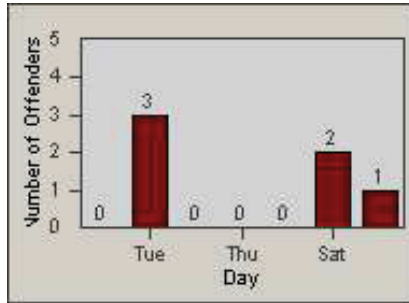

LANE 1

LANE 2

LANE 3

Redflex Redlight Offender Statistics

CONTRACT: Oxnard LOCATION: OX-GOVE-01 Gonzales
 DATE FROM: 01-Jul-2010 DATE TO: 31-Jul-2010

LANE 4

LANE TOTAL

Redflex Redlight Offender Statistics