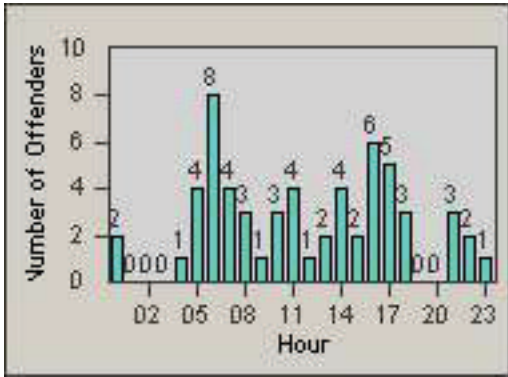

LANE 4

LANE TOTAL

Redflex Redlight Offender Statistics

CONTRACT: Oxnard **LOCATION:** OX-FIVE-01 Ventura Rd
DATE FROM: 01-Jul-2010 **DATE TO:** 31-Jul-2010

Redflex Redlight Offender Statistics

CONTRACT: Oxnard **LOCATION:** OX-SACH-03 Saviers
DATE FROM: 01-Jul-2010 **DATE TO:** 31-Jul-2010

LANE 1

LANE 2

LANE 3

Redflex Redlight Offender Statistics

CONTRACT: Oxnard **LOCATION:** OX-SACH-03 Saviers
DATE FROM: 01-Jul-2010 **DATE TO:** 31-Jul-2010

LANE 4

LANE TOTAL

Redflex Redlight Offender Statistics

CONTRACT: Oxnard **LOCATION:** OX-SACH-03 Saviers
DATE FROM: 01-Jul-2010 **DATE TO:** 31-Jul-2010

Redflex Redlight Offender Statistics

CONTRACT: Oxnard **LOCATION:** OX-VICH-01 Victoria
DATE FROM: 01-Jul-2010 **DATE TO:** 31-Jul-2010