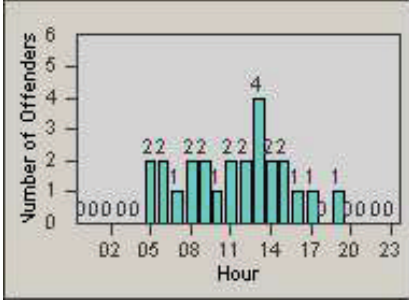

Redflex Redlight Offender Statistics

CONTRACT: Oxnard **LOCATION:** OX-VIWO-01 Victoria Ave
DATE FROM: 01-Jul-2010 **DATE TO:** 31-Jul-2010

LANE 4

LANE TOTAL

Redflex Redlight Offender Statistics

CONTRACT: Oxnard **LOCATION:** OX-ROGO-01 Rose
DATE FROM: 01-Jul-2010 **DATE TO:** 31-Jul-2010

LANE 1

LANE 2

LANE 3

Redflex Redlight Offender Statistics

CONTRACT: Oxnard LOCATION: OX-ROGO-01 Rose
 DATE FROM: 01-Jul-2010 DATE TO: 31-Jul-2010

LANE 4

LANE TOTAL

Redflex Redlight Offender Statistics

CONTRACT: Oxnard
 DATE FROM: 01-Jul-2010

LOCATION: OX-ROGO-03 Rose
 DATE TO: 31-Jul-2010

LANE 1

LANE 2

LANE 3

Redflex Redlight Offender Statistics

CONTRACT: Oxnard LOCATION: OX-ROGO-03 Rose
 DATE FROM: 01-Jul-2010 DATE TO: 31-Jul-2010