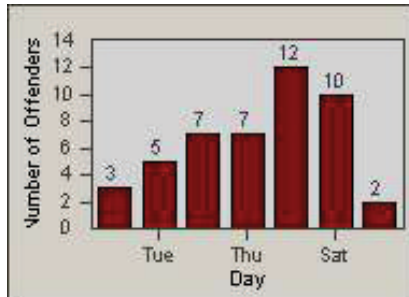

Redflex Redlight Offender Statistics

CONTRACT: Oxnard   LOCATION: OX-SACH-01 Saviers
DATE FROM: 01-Jul-2010   DATE TO: 31-Jul-2010

LANE 4