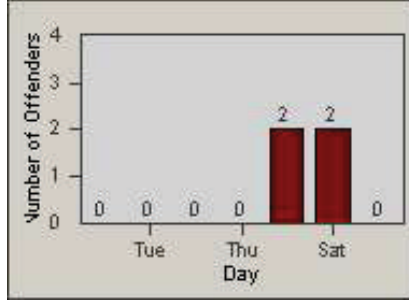

LANE 4

LANE TOTAL

Redflex Redlight Offender Statistics

CONTRACT: Oxnard **LOCATION:** OX-SACH-01 Saviers
DATE FROM: 01-Jul-2010 **DATE TO:** 31-Jul-2010

LANE 1

LANE 2

LANE 3

Redflex Redlight Offender Statistics