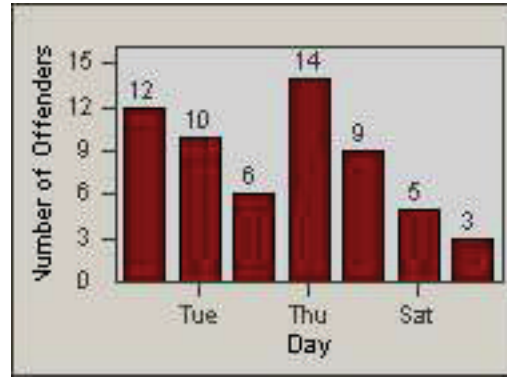

LANE 4

LANE TOTAL

Redflex Redlight Offender Statistics

CONTRACT: Oxnard **LOCATION:** OX-FIVE-01 Ventura Rd
DATE FROM: 01-Jul-2010 **DATE TO:** 31-Jul-2010

Redflex Redlight Offender Statistics

CONTRACT: Oxnard **LOCATION:** OX-SACH-03 Saviers
DATE FROM: 01-Jul-2010 **DATE TO:** 31-Jul-2010

LANE 1

LANE 2

LANE 3

Redflex Redlight Offender Statistics

CONTRACT: Oxnard **LOCATION:** OX-SACH-03 Saviers
DATE FROM: 01-Jul-2010 **DATE TO:** 31-Jul-2010

LANE 4

LANE TOTAL

Redflex Redlight Offender Statistics

CONTRACT: Oxnard **LOCATION:** OX-SACH-03 Saviers
DATE FROM: 01-Jul-2010 **DATE TO:** 31-Jul-2010

Redflex Redlight Offender Statistics

CONTRACT: Oxnard **LOCATION:** OX-VICH-01 Victoria
DATE FROM: 01-Jul-2010 **DATE TO:** 31-Jul-2010