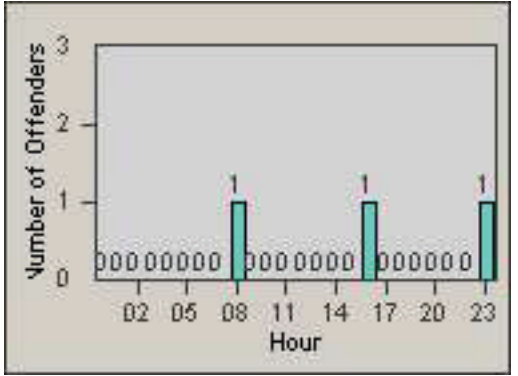

Redflex Redlight Offender Statistics

CONTRACT: Oxnard   **LOCATION:** OX-SACH-03 Saviers
DATE FROM: 01-Jul-2010   **DATE TO:** 31-Jul-2010

LANE 1

LANE 2

LANE 3