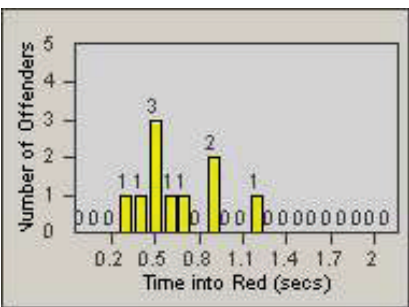

Redflex Redlight Offender Statistics

CONTRACT: Oxnard **LOCATION:** OX-VIWO-01 Victoria Ave
DATE FROM: 01-Jul-2010 **DATE TO:** 31-Jul-2010

LANE 4

LANE TOTAL

Redflex Redlight Offender Statistics

CONTRACT: Oxnard **LOCATION:** OX-ROGO-01 Rose
DATE FROM: 01-Jul-2010 **DATE TO:** 31-Jul-2010

LANE 1

LANE 2

LANE 3

Redflex Redlight Offender Statistics

CONTRACT: Oxnard LOCATION: OX-ROGO-01 Rose
 DATE FROM: 01-Jul-2010 DATE TO: 31-Jul-2010

LANE 4

LANE TOTAL

Redflex Redlight Offender Statistics