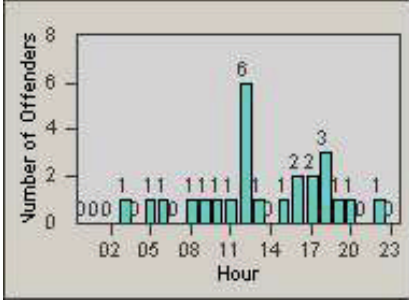

Redflex Redlight Offender Statistics

CONTRACT: Oxnard   LOCATION: OX-ROGO-03 Rose
DATE FROM: 01-Jul-2010   DATE TO: 31-Jul-2010

LANE 4

LANE TOTAL