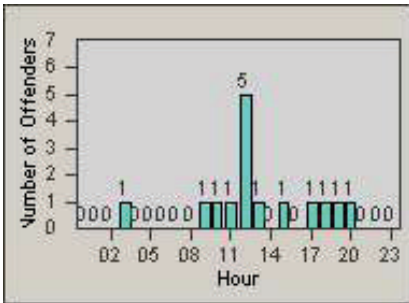

LANE 1

LANE 2

LANE 3

Redflex Redlight Offender Statistics

CONTRACT: Oxnard LOCATION: OX-ROGO-01 Rose
 DATE FROM: 01-Jul-2010 DATE TO: 31-Jul-2010

LANE 4

LANE TOTAL

Redflex Redlight Offender Statistics

CONTRACT: Oxnard
 DATE FROM: 01-Jul-2010

LOCATION: OX-ROGO-03 Rose
 DATE TO: 31-Jul-2010

LANE 1

LANE 2

LANE 3

Redflex Redlight Offender Statistics

CONTRACT: Oxnard LOCATION: OX-ROGO-03 Rose
 DATE FROM: 01-Jul-2010 DATE TO: 31-Jul-2010