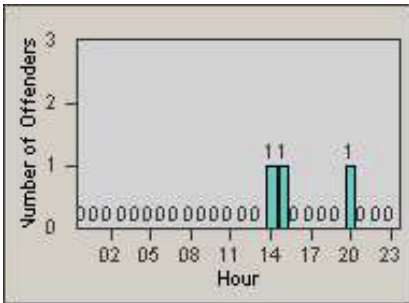

CONTRACT: Oxnard LOCATION: OX-SACH-01 Saviers
 DATE FROM: 01-Jul-2010 DATE TO: 31-Jul-2010

LANE 4

LANE TOTAL

Redflex Redlight Offender Statistics

CONTRACT: Oxnard
 DATE FROM: 01-Jul-2010

LOCATION: OX-GOVE-01 Gonzales
 DATE TO: 31-Jul-2010

LANE 1

LANE 2

LANE 3

Redflex Redlight Offender Statistics

CONTRACT: Oxnard LOCATION: OX-GOVE-01 Gonzales
 DATE FROM: 01-Jul-2010 DATE TO: 31-Jul-2010

LANE 4

LANE TOTAL

Redflex Redlight Offender Statistics