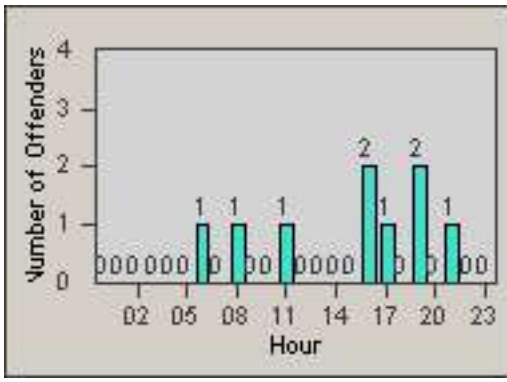

Redflex Redlight Offender Statistics

CONTRACT: Oxnard
 DATE FROM: 01-Jul-2010

LOCATION: OX-GOSN-01 Gonzales Rd
 DATE TO: 31-Jul-2010

LANE 1

LANE 2

LANE 3

Redflex Redlight Offender Statistics

CONTRACT: Oxnard
 DATE FROM: 01-Jul-2010