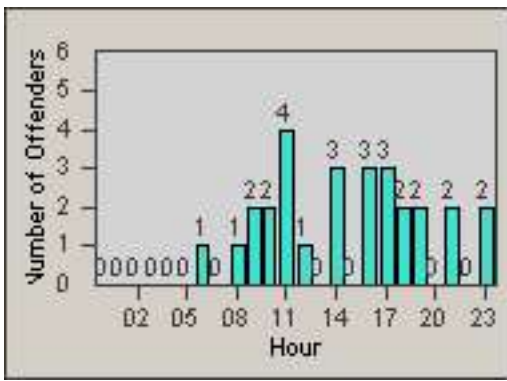

Redflex Redlight Offender Statistics

CONTRACT: Oxnard
 DATE FROM: 01-Jul-2010

LOCATION: OX-GOSN-01 Gonzales Rd
 DATE TO: 31-Jul-2010

LANE 1

LANE 2

LANE 3

Redflex Redlight Offender Statistics

CONTRACT: Oxnard
 DATE FROM: 01-Jul-2010

LOCATION: OX-GOSN-01 Gonzales Rd
 DATE TO: 31-Jul-2010

LANE 4

LANE TOTAL

Redflex Redlight Offender Statistics

CONTRACT: Oxnard
 DATE FROM: 01-Jul-2010

LOCATION: OX-FIVE-03 Ventura Rd
 DATE TO: 31-Jul-2010

LANE 1

LANE 2

LANE 3

Redflex Redlight Offender Statistics

CONTRACT: Oxnard
 DATE FROM: 01-Jul-2010

LOCATION: OX-FIVE-03 Ventura Rd
 DATE TO: 31-Jul-2010

LANE 4

LANE TOTAL

Redflex Redlight Offender Statistics