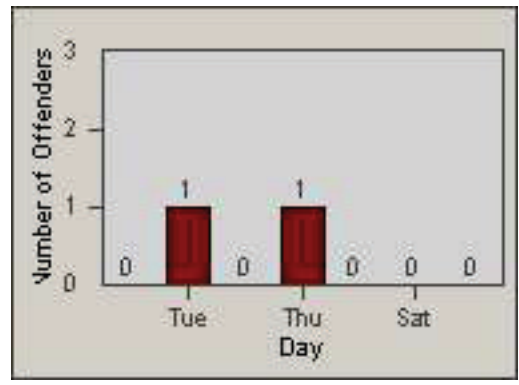

Redflex Redlight Offender Statistics

CONTRACT: Oxnard   **LOCATION:** OX-VICH-01 Victoria
DATE FROM: 01-Jul-2010   **DATE TO:** 31-Jul-2010

LANE 1