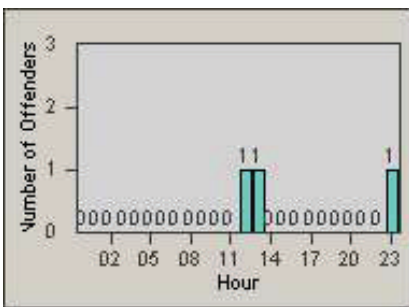

LANE 4

LANE TOTAL

Redflex Redlight Offender Statistics

CONTRACT: Oxnard **LOCATION:** OX-SACH-01 Saviers
DATE FROM: 01-Jul-2010 **DATE TO:** 31-Jul-2010

LANE 1

LANE 2

LANE 3

Redflex Redlight Offender Statistics