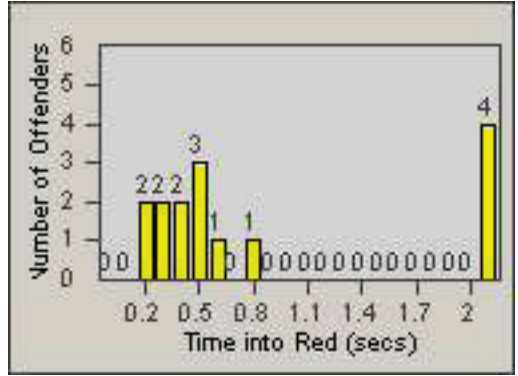

CONTRACT: Oxnard LOCATION: OX-SACH-01 Saviers
 DATE FROM: 01-Jul-2010 DATE TO: 31-Jul-2010

LANE 4

LANE TOTAL

Redflex Redlight Offender Statistics

CONTRACT: Oxnard
 DATE FROM: 01-Jul-2010

LOCATION: OX-GOVE-01 Gonzales
 DATE TO: 31-Jul-2010

LANE 1

LANE 2

LANE 3

Redflex Redlight Offender Statistics

CONTRACT: Oxnard LOCATION: OX-GOVE-01 Gonzales
 DATE FROM: 01-Jul-2010 DATE TO: 31-Jul-2010

LANE 4

LANE TOTAL

Redflex Redlight Offender Statistics

CONTRACT: Oxnard
 DATE FROM: 01-Jul-2010

LOCATION: OX-FIVE-01 Ventura Rd
 DATE TO: 31-Jul-2010

LANE 1

LANE 2

LANE 3

Redflex Redlight Offender Statistics

CONTRACT: Oxnard
DATE FROM: 01-Jul-2010

LOCATION: OX-FIVE-01 Ventura Rd
DATE TO: 31-Jul-2010