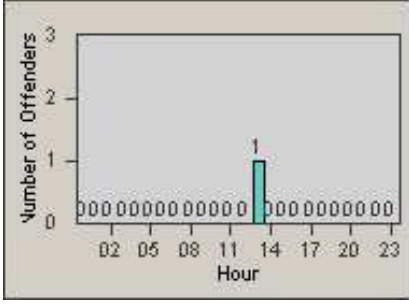

Redflex Redlight Offender Statistics

CONTRACT: Oxnard   **LOCATION:** OX-ROGO-01 Rose
DATE FROM: 01-Jul-2010   **DATE TO:** 31-Jul-2010

LANE 1

LANE 2

LANE 3