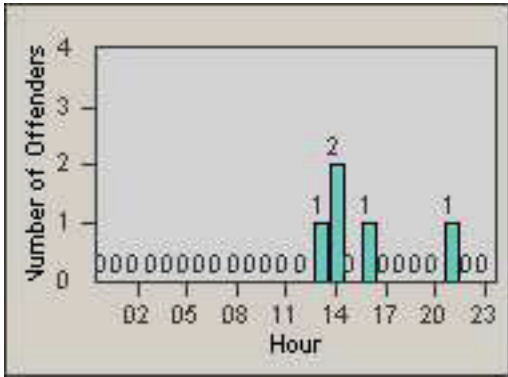

CONTRACT: Oxnard **LOCATION:** OX-SACH-03 Saviers
DATE FROM: 01-Jul-2010 **DATE TO:** 31-Jul-2010

Redflex Redlight Offender Statistics

CONTRACT: Oxnard **LOCATION:** OX-VICH-01 Victoria
DATE FROM: 01-Jul-2010 **DATE TO:** 31-Jul-2010

LANE 1

LANE 2

LANE 3

Redflex Redlight Offender Statistics

CONTRACT: Oxnard **LOCATION:** OX-VICH-01 Victoria
DATE FROM: 01-Jul-2010 **DATE TO:** 31-Jul-2010

LANE 4

LANE TOTAL

Redflex Redlight Offender Statistics