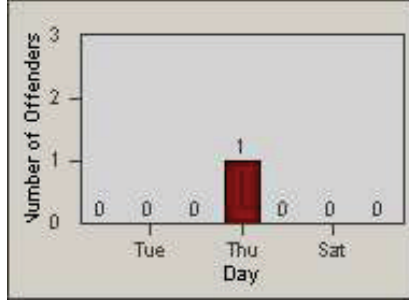

Redflex Redlight Offender Statistics

CONTRACT: Oxnard   **LOCATION:** OX-ROGO-01 Rose
DATE FROM: 01-Jul-2010   **DATE TO:** 31-Jul-2010

LANE 1

LANE 2

LANE 3