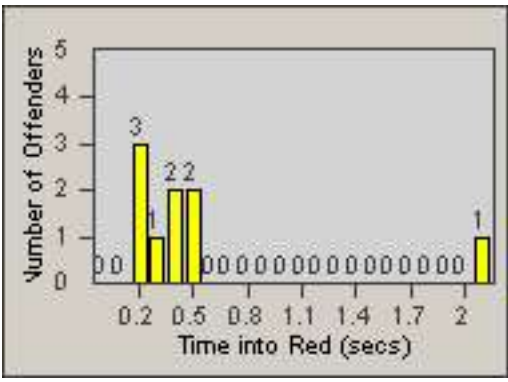

Redflex Redlight Offender Statistics

CONTRACT: Oxnard
 DATE FROM: 01-Jul-2010

LOCATION: OX-GOSN-01 Gonzales Rd
 DATE TO: 31-Jul-2010

LANE 1

LANE 2

LANE 3

Redflex Redlight Offender Statistics

CONTRACT: Oxnard
 DATE FROM: 01-Jul-2010