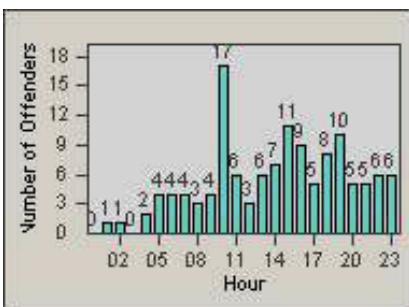

LANE 2

LANE 3

Redflex Redlight Offender Statistics

CONTRACT: Oxnard
 DATE FROM: 01-Jul-2010

LOCATION: OX-FIVE-03 Ventura Rd
 DATE TO: 31-Jul-2010

LANE 4

LANE TOTAL

Redflex Redlight Offender Statistics

CONTRACT: Oxnard **LOCATION:** OX-RO1-01 Rose
DATE FROM: 01-Jul-2010 **DATE TO:** 31-Jul-2010

LANE 1

LANE 2

LANE 3

Redflex Redlight Offender Statistics

CONTRACT: Oxnard **LOCATION:** OX-RO1-01 Rose
DATE FROM: 01-Jul-2010 **DATE TO:** 31-Jul-2010

LANE 4

LANE TOTAL

Redflex Redlight Offender Statistics

CONTRACT: Oxnard
 DATE FROM: 01-Jul-2010

LOCATION: OX-VIWO-01 Victoria Ave
 DATE TO: 31-Jul-2010

LANE 1

LANE 2

LANE 3

Redflex Redlight Offender Statistics

CONTRACT: Oxnard **LOCATION:** OX-VIWO-01 Victoria Ave
DATE FROM: 01-Jul-2010 **DATE TO:** 31-Jul-2010

LANE 4

LANE TOTAL

Redflex Redlight Offender Statistics

CONTRACT: Oxnard **LOCATION:** OX-ROGO-01 Rose
DATE FROM: 01-Jul-2010 **DATE TO:** 31-Jul-2010