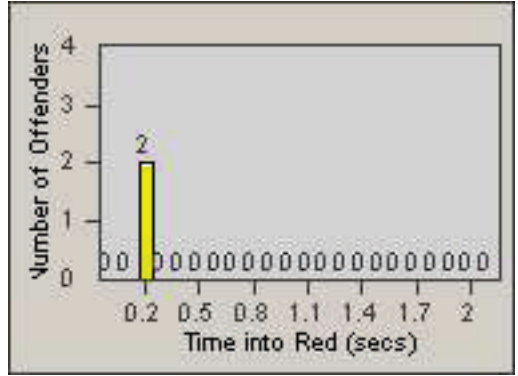

LANE 4

LANE TOTAL

Redflex Redlight Offender Statistics

CONTRACT: Oxnard **LOCATION:** OX-FIVE-01 Ventura Rd
DATE FROM: 01-Jul-2010 **DATE TO:** 31-Jul-2010

Redflex Redlight Offender Statistics

CONTRACT: Oxnard **LOCATION:** OX-SACH-03 Saviers
DATE FROM: 01-Jul-2010 **DATE TO:** 31-Jul-2010

LANE 1

LANE 2

LANE 3

Redflex Redlight Offender Statistics

CONTRACT: Oxnard **LOCATION:** OX-SACH-03 Saviers
DATE FROM: 01-Jul-2010 **DATE TO:** 31-Jul-2010

LANE 4

LANE TOTAL

Redflex Redlight Offender Statistics

CONTRACT: Oxnard **LOCATION:** OX-SACH-03 Saviers
DATE FROM: 01-Jul-2010 **DATE TO:** 31-Jul-2010

Redflex Redlight Offender Statistics

CONTRACT: Oxnard **LOCATION:** OX-VICH-01 Victoria
DATE FROM: 01-Jul-2010 **DATE TO:** 31-Jul-2010

LANE 1

LANE 2

LANE 3

Redflex Redlight Offender Statistics

CONTRACT: Oxnard **LOCATION:** OX-VICH-01 Victoria
DATE FROM: 01-Jul-2010 **DATE TO:** 31-Jul-2010

LANE 4

LANE TOTAL

Redflex Redlight Offender Statistics