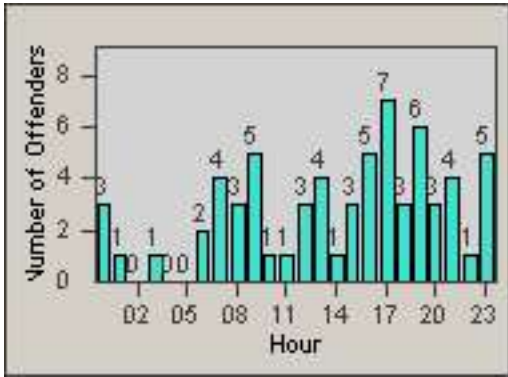

CONTRACT: Oxnard LOCATION: OX-SACH-03 Saviers
 DATE FROM: 01-Jul-2014 DATE TO: 31-Jul-2014

Redflex Redlight Offender Statistics

CONTRACT: Oxnard LOCATION: OX-SACH-01 Saviers
 DATE FROM: 01-Jul-2014 DATE TO: 31-Jul-2014

LANE 1

LANE 2

LANE 3

Redflex Redlight Offender Statistics

CONTRACT: Oxnard LOCATION: OX-SACH-01 Saviers
 DATE FROM: 01-Jul-2014 DATE TO: 31-Jul-2014

LANE 4

LANE TOTAL

Redflex Redlight Offender Statistics

CONTRACT: Oxnard LOCATION: OX-SACH-01 Saviers
 DATE FROM: 01-Jul-2014 DATE TO: 31-Jul-2014

Redflex Redlight Offender Statistics

CONTRACT: Oxnard LOCATION: OX-VICH-01 Victoria
 DATE FROM: 01-Jul-2014 DATE TO: 31-Jul-2014