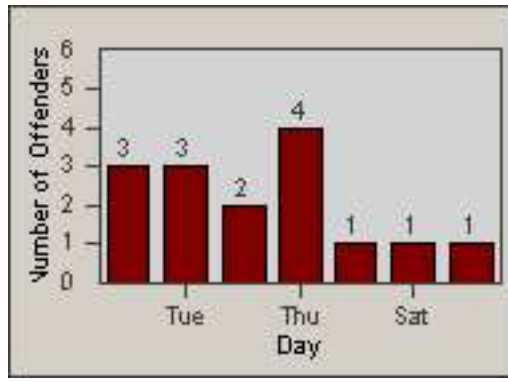

Redflex Redlight Offender Statistics

CONTRACT: Oxnard
 DATE FROM: 01-Jul-2014

LOCATION: OX-FIVE-01 Ventura Rd
 DATE TO: 31-Jul-2014

LANE 1

LANE 2

LANE 3

Redflex Redlight Offender Statistics

CONTRACT: Oxnard
 DATE FROM: 01-Jul-2014