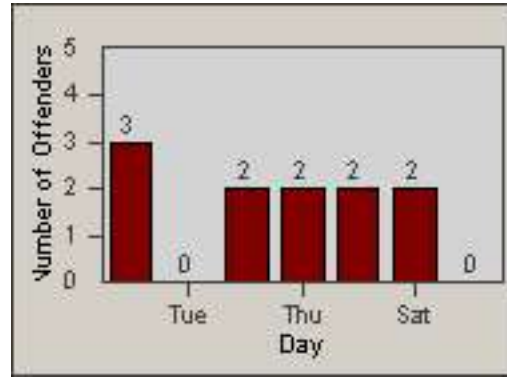

CONTRACT: Oxnard LOCATION: OX-VICH-01 Victoria
 DATE FROM: 01-Jul-2014 DATE TO: 31-Jul-2014

Redflex Redlight Offender Statistics

CONTRACT: Oxnard LOCATION: OX-VIWO-01 Victoria Ave
 DATE FROM: 01-Jul-2014 DATE TO: 31-Jul-2014

LANE 1

LANE 2

LANE 3

Redflex Redlight Offender Statistics

CONTRACT: Oxnard LOCATION: OX-VIWO-01 Victoria Ave
 DATE FROM: 01-Jul-2014 DATE TO: 31-Jul-2014

LANE 4

LANE TOTAL

Redflex Redlight Offender Statistics