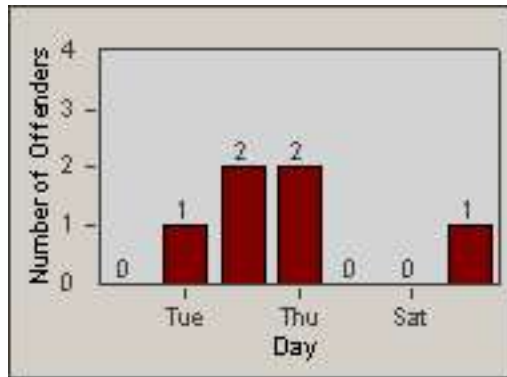

LANE 1

LANE 2

LANE 3

Redflex Redlight Offender Statistics

CONTRACT: Oxnard LOCATION: OX-GOVE-01 Gonzales
 DATE FROM: 01-Jul-2014 DATE TO: 31-Jul-2014

LANE 4

LANE TOTAL

Redflex Redlight Offender Statistics

CONTRACT: Oxnard
 DATE FROM: 01-Jul-2014

LOCATION: OX-RO1-01 Rose
 DATE TO: 31-Jul-2014

LANE 1

LANE 2

LANE 3

Redflex Redlight Offender Statistics

CONTRACT: Oxnard
 DATE FROM: 01-Jul-2014

LOCATION: OX-RO1-01 Rose
 DATE TO: 31-Jul-2014