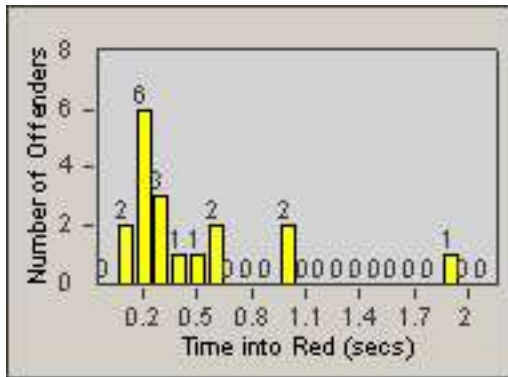

CONTRACT: Oxnard LOCATION: OX-SACH-03 Saviers
 DATE FROM: 01-Jul-2014 DATE TO: 31-Jul-2014

Redflex Redlight Offender Statistics

CONTRACT: Oxnard LOCATION: OX-SACH-01 Saviers
 DATE FROM: 01-Jul-2014 DATE TO: 31-Jul-2014

LANE 1

LANE 2

LANE 3

Redflex Redlight Offender Statistics

CONTRACT: Oxnard LOCATION: OX-SACH-01 Saviers
 DATE FROM: 01-Jul-2014 DATE TO: 31-Jul-2014

LANE 4

LANE TOTAL

Redflex Redlight Offender Statistics

CONTRACT: Oxnard LOCATION: OX-SACH-01 Saviers
 DATE FROM: 01-Jul-2014 DATE TO: 31-Jul-2014

Redflex Redlight Offender Statistics

CONTRACT: Oxnard LOCATION: OX-VICH-01 Victoria
 DATE FROM: 01-Jul-2014 DATE TO: 31-Jul-2014