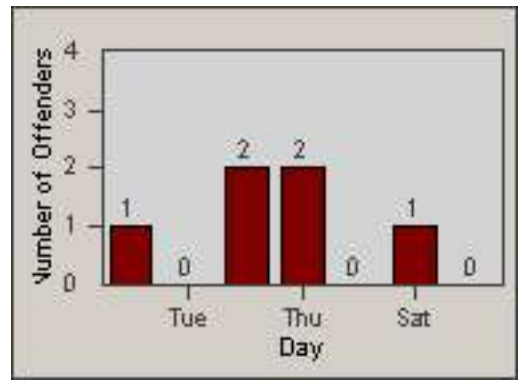

Redflex Redlight Offender Statistics

CONTRACT: Oxnard   LOCATION: OX-VIWO-01 Victoria Ave
DATE FROM: 01-Jul-2014   DATE TO: 31-Jul-2014

LANE 1

LANE 2