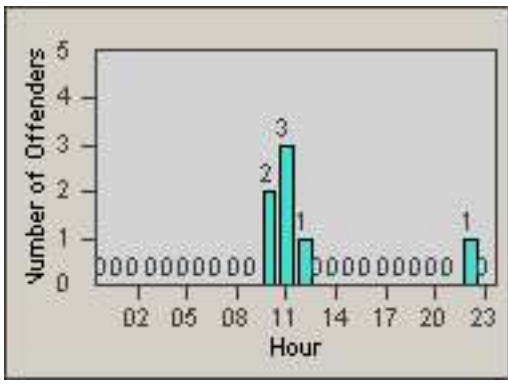

Redflex Redlight Offender Statistics

CONTRACT: Oxnard   LOCATION: OX-SACH-03 Saviers
DATE FROM: 01-Jul-2014   DATE TO: 31-Jul-2014

LANE 1

LANE 2