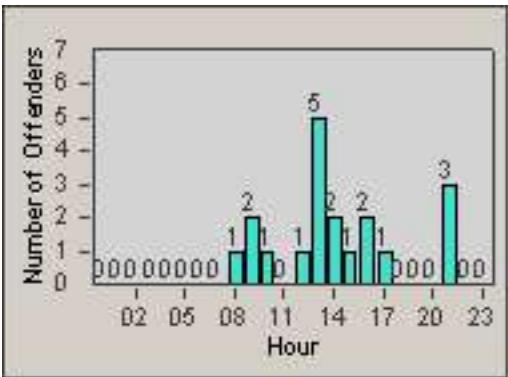

LANE 1

LANE 2

LANE 3

Redflex Redlight Offender Statistics

CONTRACT: Oxnard LOCATION: OX-GOVE-01 Gonzales
 DATE FROM: 01-Jul-2014 DATE TO: 31-Jul-2014

LANE 4

LANE TOTAL

Redflex Redlight Offender Statistics

CONTRACT: Oxnard
 DATE FROM: 01-Jul-2014

LOCATION: OX-RO1-01 Rose
 DATE TO: 31-Jul-2014

LANE 1

LANE 2

LANE 3

Redflex Redlight Offender Statistics

CONTRACT: Oxnard
 DATE FROM: 01-Jul-2014

LOCATION: OX-RO1-01 Rose
 DATE TO: 31-Jul-2014

LANE 4

LANE TOTAL

Redflex Redlight Offender Statistics

CONTRACT: Oxnard
 DATE FROM: 01-Jul-2014

LOCATION: OX-RO1-01 Rose
 DATE TO: 31-Jul-2014

Redflex Redlight Offender Statistics

CONTRACT: Oxnard LOCATION: OX-ROGO-01 Rose
 DATE FROM: 01-Jul-2014 DATE TO: 31-Jul-2014