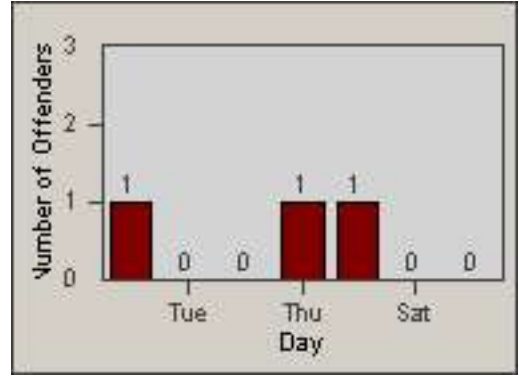

Redflex Redlight Offender Statistics

CONTRACT: Oxnard   LOCATION: OX-VICH-01 Victoria
DATE FROM: 01-Jul-2014   DATE TO: 31-Jul-2014

LANE 1

LANE 2

LANE 3