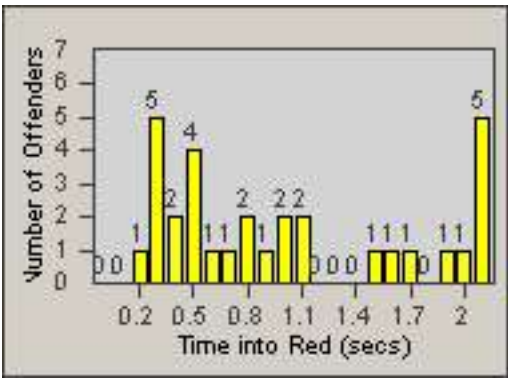

Redflex Redlight Offender Statistics

CONTRACT: Oxnard
 DATE FROM: 01-Jul-2014

LOCATION: OX-FIVE-01 Ventura Rd
 DATE TO: 31-Jul-2014

LANE 1

LANE 2

LANE 3

Redflex Redlight Offender Statistics

CONTRACT: Oxnard
 DATE FROM: 01-Jul-2014

LOCATION: OX-FIVE-01 Ventura Rd
 DATE TO: 31-Jul-2014

LANE 4

LANE TOTAL

Redflex Redlight Offender Statistics

CONTRACT: Oxnard LOCATION: OX-FIVE-03 Ventura Rd
 DATE FROM: 01-Jul-2014 DATE TO: 31-Jul-2014

LANE 1