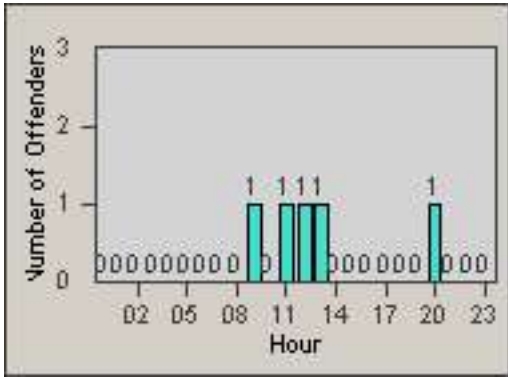

CONTRACT: Oxnard LOCATION: OX-SACH-01 Saviers
 DATE FROM: 01-Jul-2014 DATE TO: 31-Jul-2014

Redflex Redlight Offender Statistics

CONTRACT: Oxnard LOCATION: OX-VICH-01 Victoria
 DATE FROM: 01-Jul-2014 DATE TO: 31-Jul-2014

LANE 1

LANE 2

LANE 3

Redflex Redlight Offender Statistics

CONTRACT: Oxnard LOCATION: OX-VICH-01 Victoria
 DATE FROM: 01-Jul-2014 DATE TO: 31-Jul-2014

LANE 4

LANE TOTAL

Redflex Redlight Offender Statistics

CONTRACT: Oxnard LOCATION: OX-VICH-01 Victoria
 DATE FROM: 01-Jul-2014 DATE TO: 31-Jul-2014

Redflex Redlight Offender Statistics

CONTRACT: Oxnard LOCATION: OX-VIWO-01 Victoria Ave
 DATE FROM: 01-Jul-2014 DATE TO: 31-Jul-2014