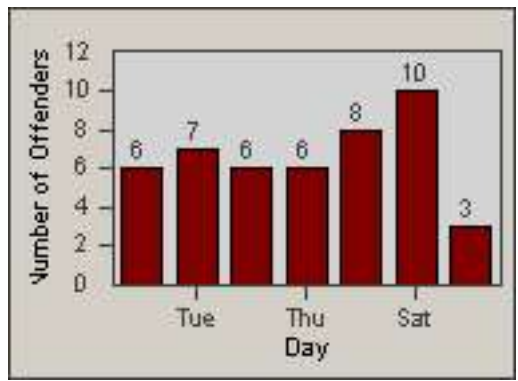

Redflex Redlight Offender Statistics

CONTRACT: Oxnard
DATE FROM: 01-Jul-2014

LOCATION: OX-FIVE-01 Ventura Rd
DATE TO: 31-Jul-2014

LANE 4

LANE TOTAL