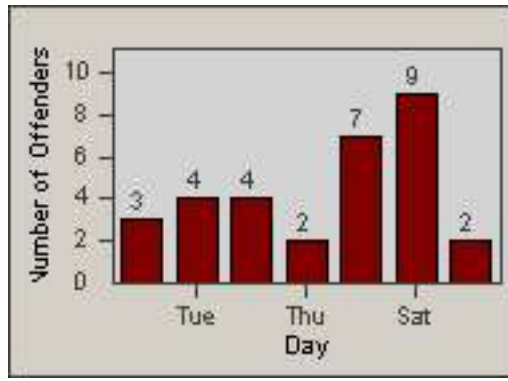

Redflex Redlight Offender Statistics

CONTRACT: Oxnard
 DATE FROM: 01-Jul-2014

LOCATION: OX-FIVE-01 Ventura Rd
 DATE TO: 31-Jul-2014

LANE 1

LANE 2

LANE 3

Redflex Redlight Offender Statistics

CONTRACT: Oxnard
 DATE FROM: 01-Jul-2014

LOCATION: OX-FIVE-01 Ventura Rd
 DATE TO: 31-Jul-2014

LANE 4

LANE TOTAL

Redflex Redlight Offender Statistics

CONTRACT: Oxnard LOCATION: OX-FIVE-03 Ventura Rd
 DATE FROM: 01-Jul-2014 DATE TO: 31-Jul-2014

LANE 1