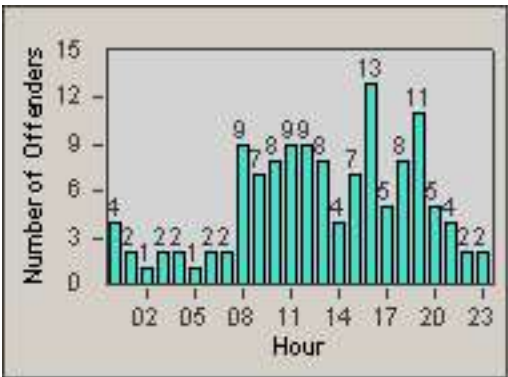

LOCATION: OX-FIVE-01 Ventura Rd
 DATE TO: 31-Jul-2014

LANE 4

LANE TOTAL

Redflex Redlight Offender Statistics

CONTRACT: Oxnard LOCATION: OX-FIVE-03 Ventura Rd
 DATE FROM: 01-Jul-2014 DATE TO: 31-Jul-2014

LANE 1

LANE 2

LANE 3

Redflex Redlight Offender Statistics

CONTRACT: Oxnard LOCATION: OX-FIVE-03 Ventura Rd
 DATE FROM: 01-Jul-2014 DATE TO: 31-Jul-2014

LANE 4

LANE TOTAL

Redflex Redlight Offender Statistics

CONTRACT: Oxnard LOCATION: OX-FIVE-03 Ventura Rd
 DATE FROM: 01-Jul-2014 DATE TO: 31-Jul-2014

Redflex Redlight Offender Statistics

CONTRACT: Oxnard LOCATION: OX-GOSN-01 Gonzales Rd
 DATE FROM: 01-Jul-2014 DATE TO: 31-Jul-2014

LANE 1

LANE 2

LANE 3

Redflex Redlight Offender Statistics

CONTRACT: Oxnard LOCATION: OX-GOSN-01 Gonzales Rd
 DATE FROM: 01-Jul-2014 DATE TO: 31-Jul-2014