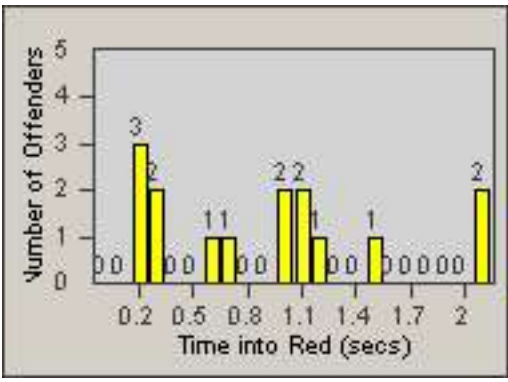

Redflex Redlight Offender Statistics

CONTRACT: Oxnard
 DATE FROM: 01-Jul-2014

LOCATION: OX-FIVE-01 Ventura Rd
 DATE TO: 31-Jul-2014

LANE 1

LANE 2

LANE 3

Redflex Redlight Offender Statistics

CONTRACT: Oxnard
 DATE FROM: 01-Jul-2014