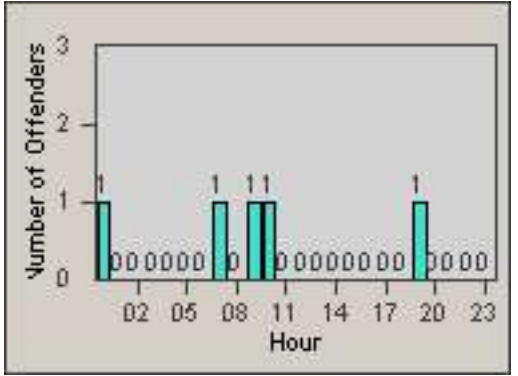

LANE 4

LANE TOTAL

Redflex Redlight Offender Statistics

CONTRACT: Oxnard
 DATE FROM: 01-Jul-2014

LOCATION: OX-RO1-01 Rose
 DATE TO: 31-Jul-2014

Redflex Redlight Offender Statistics

CONTRACT: Oxnard LOCATION: OX-ROGO-01 Rose
 DATE FROM: 01-Jul-2014 DATE TO: 31-Jul-2014

LANE 1

LANE 2

LANE 3

Redflex Redlight Offender Statistics

CONTRACT: Oxnard LOCATION: OX-ROGO-01 Rose
 DATE FROM: 01-Jul-2014 DATE TO: 31-Jul-2014

LANE 4

LANE TOTAL

Redflex Redlight Offender Statistics