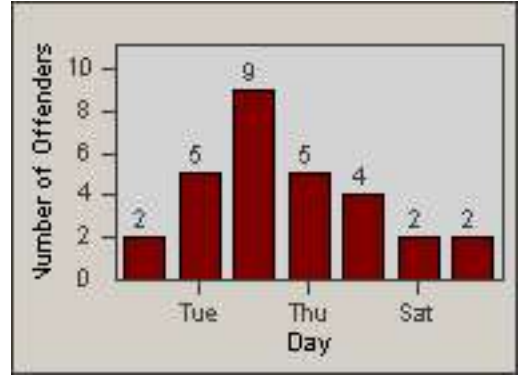

LANE 2

LANE 3

Redflex Redlight Offender Statistics

CONTRACT: Oxnard LOCATION: OX-FIVE-03 Ventura Rd
 DATE FROM: 01-Jul-2014 DATE TO: 31-Jul-2014

LANE 4

LANE TOTAL

Redflex Redlight Offender Statistics

CONTRACT: Oxnard LOCATION: OX-FIVE-03 Ventura Rd
 DATE FROM: 01-Jul-2014 DATE TO: 31-Jul-2014

Redflex Redlight Offender Statistics

CONTRACT: Oxnard LOCATION: OX-GOSN-01 Gonzales Rd
 DATE FROM: 01-Jul-2014 DATE TO: 31-Jul-2014

LANE 1

LANE 2

LANE 3

Redflex Redlight Offender Statistics

CONTRACT: Oxnard LOCATION: OX-GOSN-01 Gonzales Rd
 DATE FROM: 01-Jul-2014 DATE TO: 31-Jul-2014