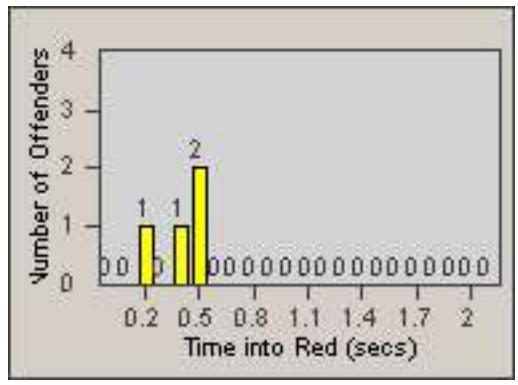

LANE 4

LANE TOTAL

Redflex Redlight Offender Statistics

CONTRACT: Oxnard LOCATION: OX-GOSN-01 Gonzales Rd
 DATE FROM: 01-Jul-2014 DATE TO: 31-Jul-2014

Redflex Redlight Offender Statistics

CONTRACT: Oxnard LOCATION: OX-GOVE-01 Gonzales
 DATE FROM: 01-Jul-2014 DATE TO: 31-Jul-2014

LANE 1

LANE 2

LANE 3

Redflex Redlight Offender Statistics

CONTRACT: Oxnard LOCATION: OX-GOVE-01 Gonzales
 DATE FROM: 01-Jul-2014 DATE TO: 31-Jul-2014

LANE 4

LANE TOTAL

Redflex Redlight Offender Statistics