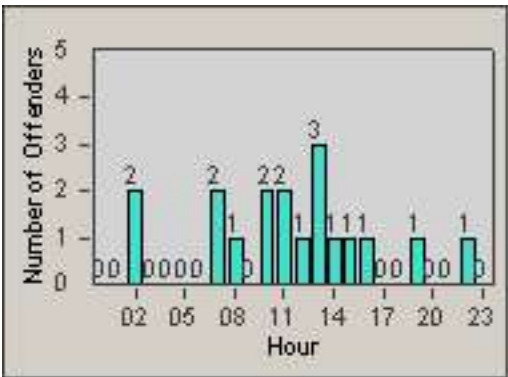

LANE 1

LANE 2

LANE 3

Redflex Redlight Offender Statistics

CONTRACT: Oxnard LOCATION: OX-SACH-03 Saviers
 DATE FROM: 01-Jul-2014 DATE TO: 31-Jul-2014

LANE 4

LANE TOTAL

Redflex Redlight Offender Statistics

CONTRACT: Oxnard LOCATION: OX-SACH-03 Saviers
 DATE FROM: 01-Jul-2014 DATE TO: 31-Jul-2014

Redflex Redlight Offender Statistics

CONTRACT: Oxnard LOCATION: OX-SACH-01 Saviers
 DATE FROM: 01-Jul-2014 DATE TO: 31-Jul-2014