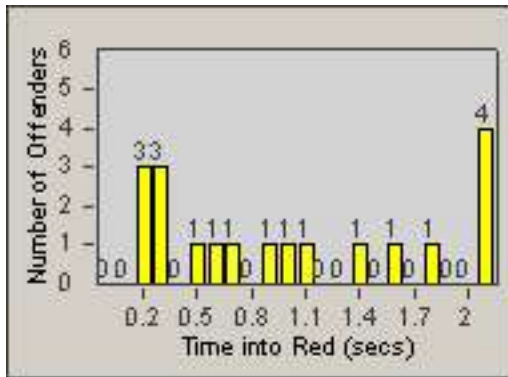

LANE 1

LANE 2

LANE 3

Redflex Redlight Offender Statistics

CONTRACT: Oxnard LOCATION: OX-GOVE-01 Gonzales
 DATE FROM: 01-Jul-2014 DATE TO: 31-Jul-2014

LANE 4

LANE TOTAL

Redflex Redlight Offender Statistics

CONTRACT: Oxnard
 DATE FROM: 01-Jul-2014

LOCATION: OX-RO1-01 Rose
 DATE TO: 31-Jul-2014

LANE 1

LANE 2

LANE 3

Redflex Redlight Offender Statistics

CONTRACT: Oxnard
 DATE FROM: 01-Jul-2014

LOCATION: OX-RO1-01 Rose
 DATE TO: 31-Jul-2014

LANE 4

LANE TOTAL

Redflex Redlight Offender Statistics

CONTRACT: Oxnard
 DATE FROM: 01-Jul-2014

LOCATION: OX-RO1-01 Rose
 DATE TO: 31-Jul-2014

Redflex Redlight Offender Statistics

CONTRACT: Oxnard LOCATION: OX-ROGO-01 Rose
 DATE FROM: 01-Jul-2014 DATE TO: 31-Jul-2014