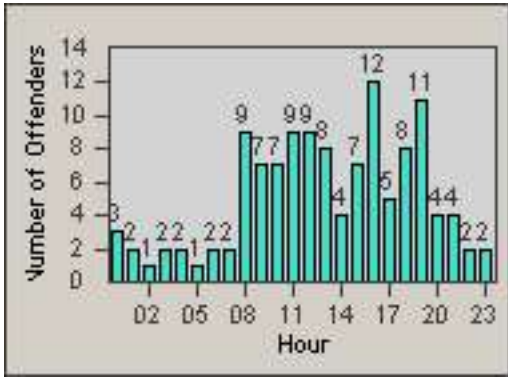

LANE 2

LANE 3

Redflex Redlight Offender Statistics

CONTRACT: Oxnard LOCATION: OX-FIVE-03 Ventura Rd
 DATE FROM: 01-Jul-2014 DATE TO: 31-Jul-2014

LANE 4

LANE TOTAL

Redflex Redlight Offender Statistics

CONTRACT: Oxnard LOCATION: OX-FIVE-03 Ventura Rd
 DATE FROM: 01-Jul-2014 DATE TO: 31-Jul-2014

Redflex Redlight Offender Statistics

CONTRACT: Oxnard LOCATION: OX-GOSN-01 Gonzales Rd
 DATE FROM: 01-Jul-2014 DATE TO: 31-Jul-2014

LANE 1

LANE 2

LANE 3

Redflex Redlight Offender Statistics

CONTRACT: Oxnard LOCATION: OX-GOSN-01 Gonzales Rd
 DATE FROM: 01-Jul-2014 DATE TO: 31-Jul-2014