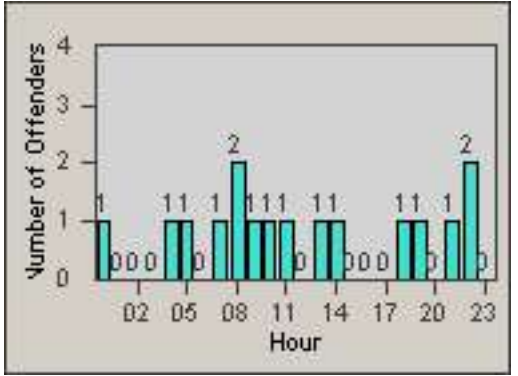

CONTRACT: Oxnard LOCATION: OX-SACH-03 Saviers
 DATE FROM: 01-Jul-2014 DATE TO: 31-Jul-2014

Redflex Redlight Offender Statistics

CONTRACT: Oxnard LOCATION: OX-SACH-01 Saviers
 DATE FROM: 01-Jul-2014 DATE TO: 31-Jul-2014

LANE 1

LANE 2

LANE 3

Redflex Redlight Offender Statistics

CONTRACT: Oxnard LOCATION: OX-SACH-01 Saviers
 DATE FROM: 01-Jul-2014 DATE TO: 31-Jul-2014

LANE 4

LANE TOTAL

Redflex Redlight Offender Statistics