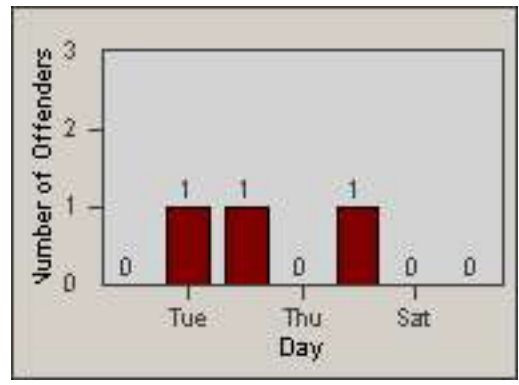

Redflex Redlight Offender Statistics

CONTRACT: Oxnard   LOCATION: OX-VICH-01 Victoria
DATE FROM: 01-Jul-2014   DATE TO: 31-Jul-2014

LANE 1

LANE 2