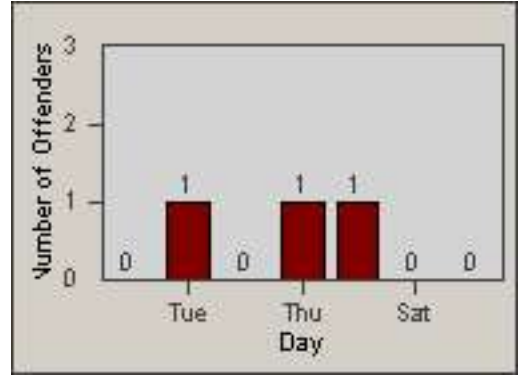

Redflex Redlight Offender Statistics

CONTRACT: Oxnard   LOCATION: OX-VIWO-01 Victoria Ave
DATE FROM: 01-Jul-2014   DATE TO: 31-Jul-2014

LANE 1

LANE 2

LANE 3