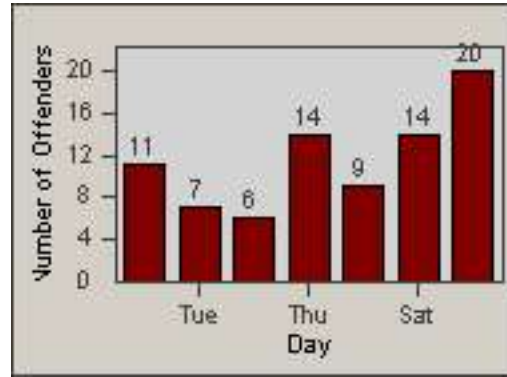

LANE 1

LANE 2

LANE 3

Redflex Redlight Offender Statistics

CONTRACT: Oxnard LOCATION: OX-SACH-03 Saviers
 DATE FROM: 01-Jul-2014 DATE TO: 31-Jul-2014

LANE 4

LANE TOTAL

Redflex Redlight Offender Statistics