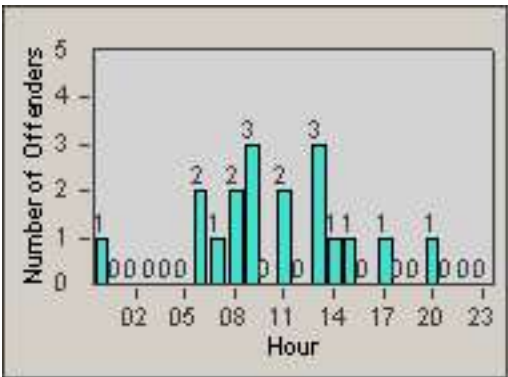

LANE 1

LANE 2

LANE 3

Redflex Redlight Offender Statistics

CONTRACT: Oxnard LOCATION: OX-SACH-01 Saviers
 DATE FROM: 01-Jul-2014 DATE TO: 31-Jul-2014

LANE 4

LANE TOTAL

Redflex Redlight Offender Statistics

CONTRACT: Oxnard LOCATION: OX-SACH-01 Saviers
 DATE FROM: 01-Jul-2014 DATE TO: 31-Jul-2014

Redflex Redlight Offender Statistics

CONTRACT: Oxnard LOCATION: OX-VICH-01 Victoria
 DATE FROM: 01-Jul-2014 DATE TO: 31-Jul-2014