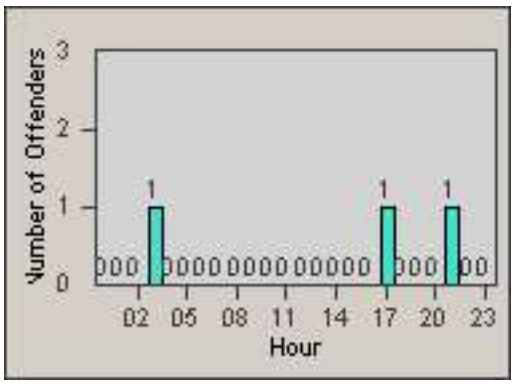

Redflex Redlight Offender Statistics

CONTRACT: Oxnard   LOCATION: OX-VICH-01 Victoria
DATE FROM: 01-Jul-2014   DATE TO: 31-Jul-2014

LANE 1

LANE 2