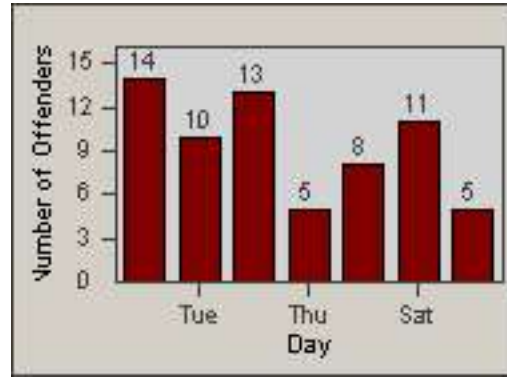

LANE 1

LANE 2

LANE 3

Redflex Redlight Offender Statistics

CONTRACT: Oxnard LOCATION: OX-SACH-01 Saviers
 DATE FROM: 01-Jul-2014 DATE TO: 31-Jul-2014

LANE 4

LANE TOTAL

Redflex Redlight Offender Statistics

CONTRACT: Oxnard LOCATION: OX-SACH-01 Saviers
 DATE FROM: 01-Jul-2014 DATE TO: 31-Jul-2014

Redflex Redlight Offender Statistics

CONTRACT: Oxnard LOCATION: OX-VICH-01 Victoria
 DATE FROM: 01-Jul-2014 DATE TO: 31-Jul-2014