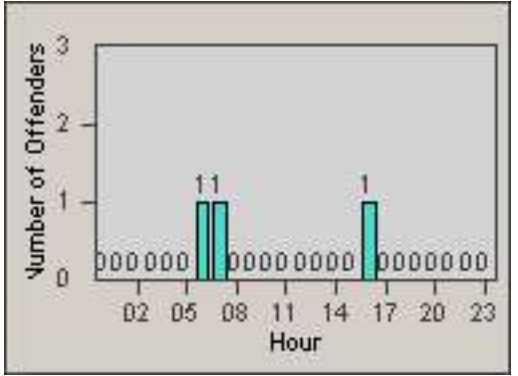

Redflex Redlight Offender Statistics

CONTRACT: Oxnard   LOCATION: OX-VICH-01 Victoria
DATE FROM: 01-Jul-2014   DATE TO: 31-Jul-2014

LANE 1

LANE 2

LANE 3