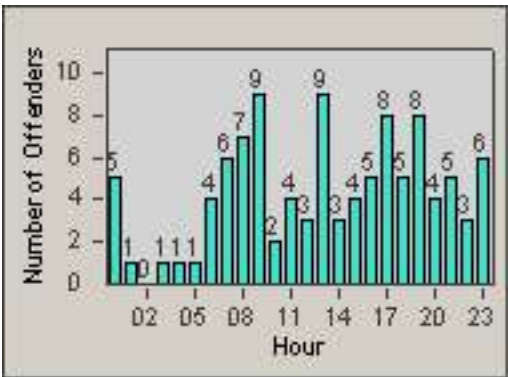

CONTRACT: Oxnard LOCATION: OX-SACH-03 Saviers
 DATE FROM: 01-Jul-2014 DATE TO: 31-Jul-2014

Redflex Redlight Offender Statistics

CONTRACT: Oxnard LOCATION: OX-SACH-01 Saviers
 DATE FROM: 01-Jul-2014 DATE TO: 31-Jul-2014

LANE 1

LANE 2

LANE 3

Redflex Redlight Offender Statistics

CONTRACT: Oxnard LOCATION: OX-SACH-01 Saviers
 DATE FROM: 01-Jul-2014 DATE TO: 31-Jul-2014

LANE 4

LANE TOTAL

Redflex Redlight Offender Statistics

CONTRACT: Oxnard LOCATION: OX-SACH-01 Saviers
 DATE FROM: 01-Jul-2014 DATE TO: 31-Jul-2014

Redflex Redlight Offender Statistics

CONTRACT: Oxnard LOCATION: OX-VICH-01 Victoria
 DATE FROM: 01-Jul-2014 DATE TO: 31-Jul-2014