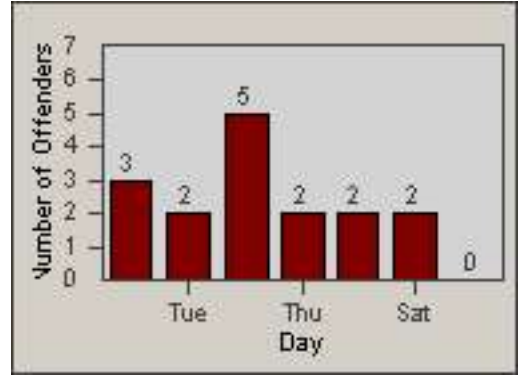

Redflex Redlight Offender Statistics

CONTRACT: Oxnard   LOCATION: OX-SACH-01 Saviers
DATE FROM: 01-Jul-2014   DATE TO: 31-Jul-2014

LANE 1

LANE 2

LANE 3