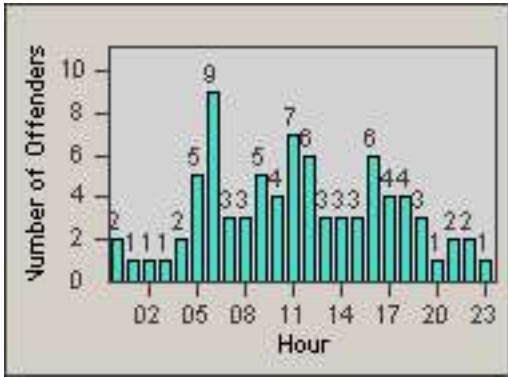

CONTRACT: Oxnard LOCATION: OX-ROGO-01 Rose
 DATE FROM: 01-Jul-2014 DATE TO: 31-Jul-2014

Redflex Redlight Offender Statistics

CONTRACT: Oxnard LOCATION: OX-SACH-03 Saviers
 DATE FROM: 01-Jul-2014 DATE TO: 31-Jul-2014

LANE 1

LANE 2

LANE 3

Redflex Redlight Offender Statistics

CONTRACT: Oxnard LOCATION: OX-SACH-03 Saviers
 DATE FROM: 01-Jul-2014 DATE TO: 31-Jul-2014

LANE 4

LANE TOTAL

Redflex Redlight Offender Statistics

CONTRACT: Oxnard LOCATION: OX-SACH-03 Saviers
 DATE FROM: 01-Jul-2014 DATE TO: 31-Jul-2014

Redflex Redlight Offender Statistics

CONTRACT: Oxnard LOCATION: OX-SACH-01 Saviers
 DATE FROM: 01-Jul-2014 DATE TO: 31-Jul-2014