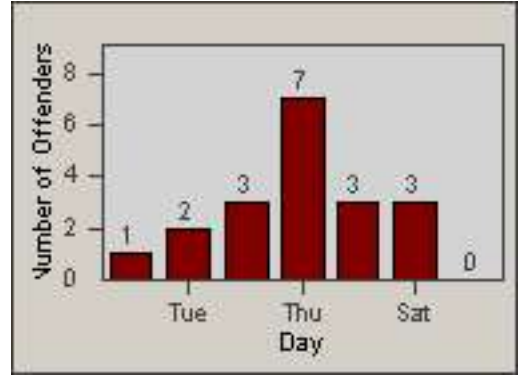

LANE 1

LANE 2

LANE 3

Redflex Redlight Offender Statistics

CONTRACT: Oxnard LOCATION: OX-GOVE-01 Gonzales
 DATE FROM: 01-Jul-2014 DATE TO: 31-Jul-2014

LANE 4

LANE TOTAL

Redflex Redlight Offender Statistics

CONTRACT: Oxnard
 DATE FROM: 01-Jul-2014

LOCATION: OX-RO1-01 Rose
 DATE TO: 31-Jul-2014

LANE 1

LANE 2

LANE 3

Redflex Redlight Offender Statistics

CONTRACT: Oxnard
 DATE FROM: 01-Jul-2014

LOCATION: OX-RO1-01 Rose
 DATE TO: 31-Jul-2014