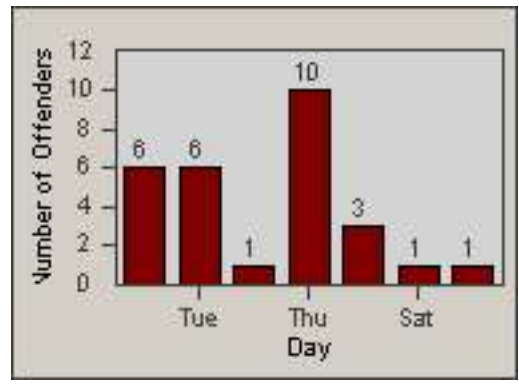

Redflex Redlight Offender Statistics

CONTRACT: Oxnard   LOCATION: OX-GOSN-01 Gonzales Rd
DATE FROM: 01-Jul-2014   DATE TO: 31-Jul-2014

LANE 1

LANE 2