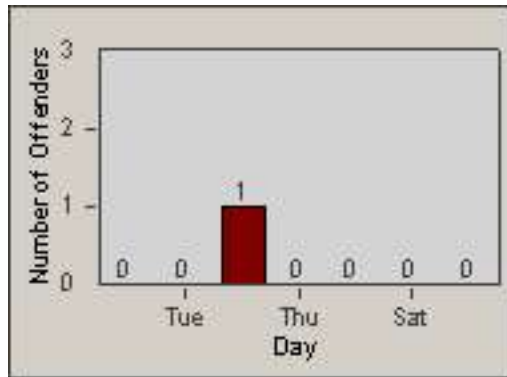

LANE 1

LANE 2

LANE 3

Redflex Redlight Offender Statistics

CONTRACT: Oxnard LOCATION: OX-VICH-01 Victoria
 DATE FROM: 01-Jul-2014 DATE TO: 31-Jul-2014

LANE 4

LANE TOTAL

Redflex Redlight Offender Statistics

CONTRACT: Oxnard LOCATION: OX-VICH-01 Victoria
 DATE FROM: 01-Jul-2014 DATE TO: 31-Jul-2014

Redflex Redlight Offender Statistics

CONTRACT: Oxnard LOCATION: OX-VIWO-01 Victoria Ave
 DATE FROM: 01-Jul-2014 DATE TO: 31-Jul-2014