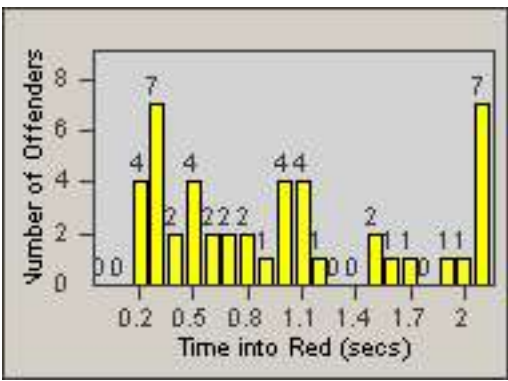

Redflex Redlight Offender Statistics

CONTRACT: Oxnard
 DATE FROM: 01-Jul-2014

LOCATION: OX-FIVE-01 Ventura Rd
 DATE TO: 31-Jul-2014

LANE 1

LANE 2

LANE 3

Redflex Redlight Offender Statistics

CONTRACT: Oxnard
 DATE FROM: 01-Jul-2014

LOCATION: OX-FIVE-01 Ventura Rd
 DATE TO: 31-Jul-2014

LANE 4

LANE TOTAL

Redflex Redlight Offender Statistics

CONTRACT: Oxnard LOCATION: OX-FIVE-03 Ventura Rd
 DATE FROM: 01-Jul-2014 DATE TO: 31-Jul-2014

LANE 1

LANE 2

LANE 3

Redflex Redlight Offender Statistics

CONTRACT: Oxnard LOCATION: OX-FIVE-03 Ventura Rd
 DATE FROM: 01-Jul-2014 DATE TO: 31-Jul-2014

LANE 4

LANE TOTAL

Redflex Redlight Offender Statistics

CONTRACT: Oxnard LOCATION: OX-FIVE-03 Ventura Rd
 DATE FROM: 01-Jul-2014 DATE TO: 31-Jul-2014