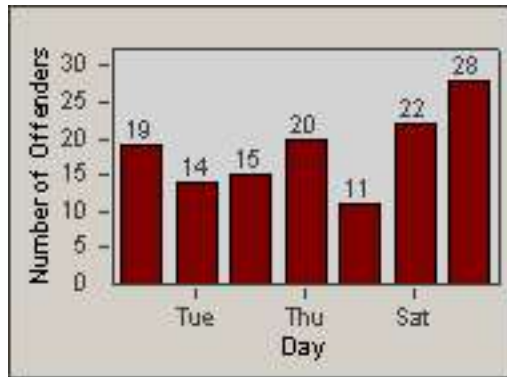

Redflex Redlight Offender Statistics

CONTRACT: Oxnard   LOCATION: OX-SACH-03 Saviers
DATE FROM: 01-Jul-2014   DATE TO: 31-Jul-2014