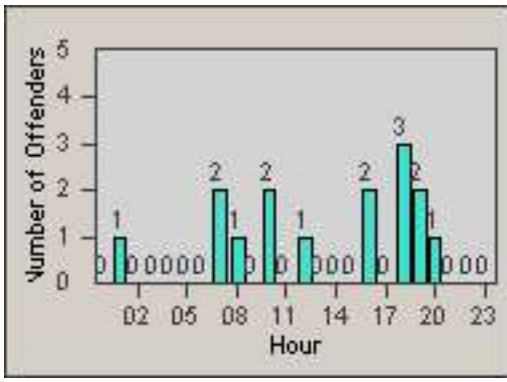

Redflex Redlight Offender Statistics

CONTRACT: Oxnard
 DATE FROM: 01-Jul-2014

LOCATION: OX-FIVE-01 Ventura Rd
 DATE TO: 31-Jul-2014

LANE 1

LANE 2

LANE 3

Redflex Redlight Offender Statistics

CONTRACT: Oxnard
 DATE FROM: 01-Jul-2014

LANE 2

LANE 3

Redflex Redlight Offender Statistics

CONTRACT: Oxnard LOCATION: OX-FIVE-03 Ventura Rd
 DATE FROM: 01-Jul-2014 DATE TO: 31-Jul-2014

LANE 4

LANE TOTAL

Redflex Redlight Offender Statistics

CONTRACT: Oxnard LOCATION: OX-FIVE-03 Ventura Rd
 DATE FROM: 01-Jul-2014 DATE TO: 31-Jul-2014