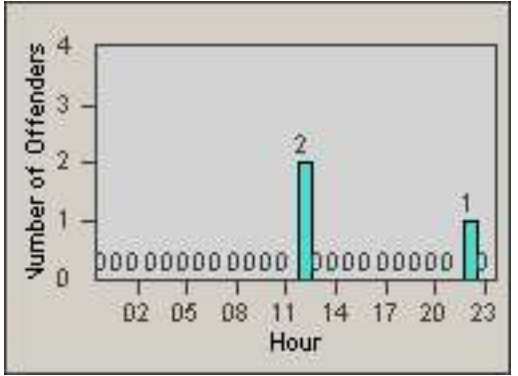

LANE 4

LANE TOTAL

Redflex Redlight Offender Statistics

CONTRACT: Oxnard LOCATION: OX-GOSN-01 Gonzales Rd
 DATE FROM: 01-Jul-2014 DATE TO: 31-Jul-2014

Redflex Redlight Offender Statistics

CONTRACT: Oxnard LOCATION: OX-GOVE-01 Gonzales
 DATE FROM: 01-Jul-2014 DATE TO: 31-Jul-2014

LANE 1

LANE 2

LANE 3

Redflex Redlight Offender Statistics

CONTRACT: Oxnard LOCATION: OX-GOVE-01 Gonzales
 DATE FROM: 01-Jul-2014 DATE TO: 31-Jul-2014

LANE 4

LANE TOTAL

Redflex Redlight Offender Statistics