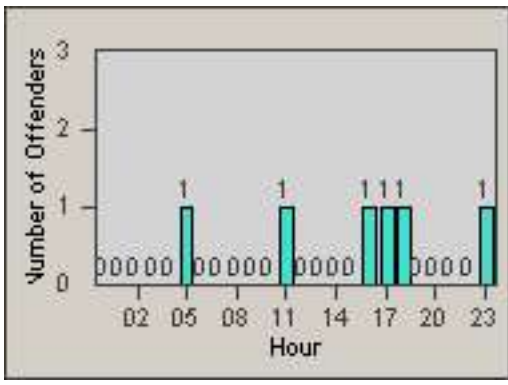

CONTRACT: Oxnard LOCATION: OX-VICH-01 Victoria
 DATE FROM: 01-Jul-2014 DATE TO: 31-Jul-2014

Redflex Redlight Offender Statistics

CONTRACT: Oxnard LOCATION: OX-VIWO-01 Victoria Ave
 DATE FROM: 01-Jul-2014 DATE TO: 31-Jul-2014

LANE 1

LANE 2

LANE 3

Redflex Redlight Offender Statistics

CONTRACT: Oxnard LOCATION: OX-VIWO-01 Victoria Ave
 DATE FROM: 01-Jul-2014 DATE TO: 31-Jul-2014

LANE 4

LANE TOTAL

Redflex Redlight Offender Statistics