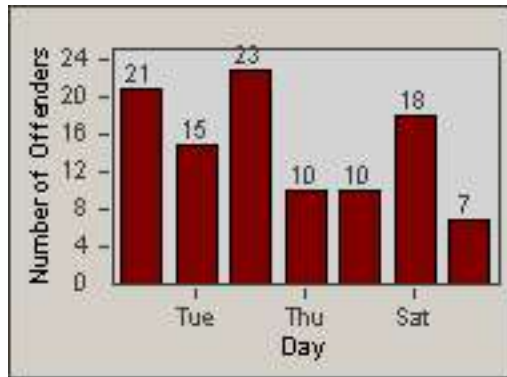

LANE 1

LANE 2

LANE 3

Redflex Redlight Offender Statistics

CONTRACT: Oxnard LOCATION: OX-SACH-01 Saviers
 DATE FROM: 01-Jul-2014 DATE TO: 31-Jul-2014

LANE 4

LANE TOTAL

Redflex Redlight Offender Statistics

CONTRACT: Oxnard LOCATION: OX-SACH-01 Saviers
 DATE FROM: 01-Jul-2014 DATE TO: 31-Jul-2014

Redflex Redlight Offender Statistics

CONTRACT: Oxnard LOCATION: OX-VICH-01 Victoria
 DATE FROM: 01-Jul-2014 DATE TO: 31-Jul-2014