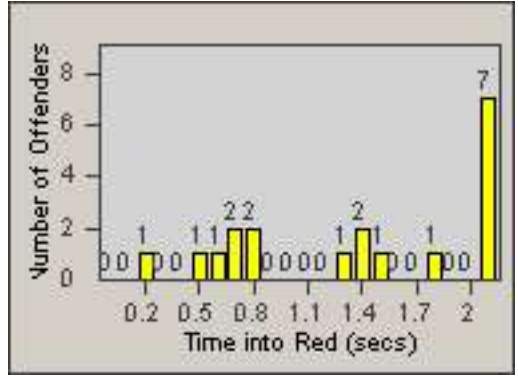

LANE 4

LANE TOTAL

Redflex Redlight Offender Statistics

CONTRACT: Oxnard LOCATION: OX-GOSN-01 Gonzales Rd
 DATE FROM: 01-Jul-2014 DATE TO: 31-Jul-2014

Redflex Redlight Offender Statistics

CONTRACT: Oxnard LOCATION: OX-GOVE-01 Gonzales
 DATE FROM: 01-Jul-2014 DATE TO: 31-Jul-2014

LANE 1

LANE 2

LANE 3

Redflex Redlight Offender Statistics

CONTRACT: Oxnard LOCATION: OX-GOVE-01 Gonzales
 DATE FROM: 01-Jul-2014 DATE TO: 31-Jul-2014

LANE 4

LANE TOTAL

Redflex Redlight Offender Statistics

CONTRACT: Oxnard
 DATE FROM: 01-Jul-2014

LOCATION: OX-RO1-01 Rose
 DATE TO: 31-Jul-2014

LANE 1

LANE 2

LANE 3

Redflex Redlight Offender Statistics

CONTRACT: Oxnard
 DATE FROM: 01-Jul-2014

LOCATION: OX-RO1-01 Rose
 DATE TO: 31-Jul-2014