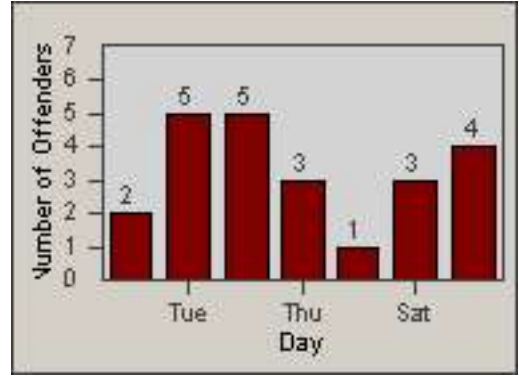

Redflex Redlight Offender Statistics

CONTRACT: Oxnard   LOCATION: OX-SACH-03 Saviers
DATE FROM: 01-Jul-2014   DATE TO: 31-Jul-2014

LANE 1

LANE 2

LANE 3