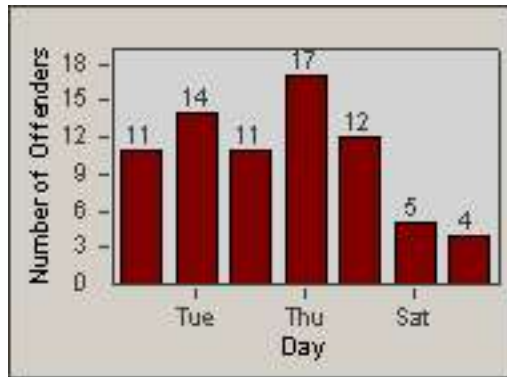

LANE 4

LANE TOTAL

Redflex Redlight Offender Statistics

CONTRACT: Oxnard LOCATION: OX-GOSN-01 Gonzales Rd
 DATE FROM: 01-Jul-2014 DATE TO: 31-Jul-2014

Redflex Redlight Offender Statistics

CONTRACT: Oxnard LOCATION: OX-GOVE-01 Gonzales
 DATE FROM: 01-Jul-2014 DATE TO: 31-Jul-2014