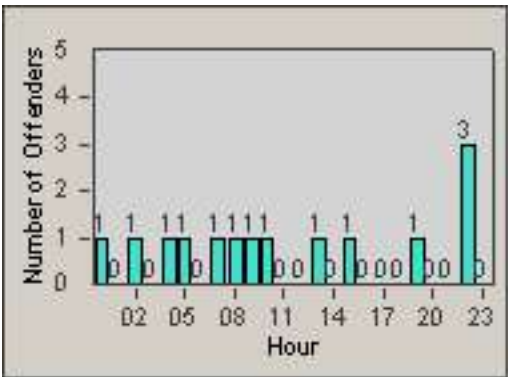

LANE 4

LANE TOTAL

Redflex Redlight Offender Statistics

CONTRACT: Oxnard
 DATE FROM: 01-Jul-2014

LOCATION: OX-RO1-01 Rose
 DATE TO: 31-Jul-2014

Redflex Redlight Offender Statistics

CONTRACT: Oxnard LOCATION: OX-ROGO-01 Rose
 DATE FROM: 01-Jul-2014 DATE TO: 31-Jul-2014

LANE 1

LANE 2

LANE 3

Redflex Redlight Offender Statistics

CONTRACT: Oxnard LOCATION: OX-ROGO-01 Rose
 DATE FROM: 01-Jul-2014 DATE TO: 31-Jul-2014

LANE 4

LANE TOTAL

Redflex Redlight Offender Statistics

CONTRACT: Oxnard LOCATION: OX-ROGO-01 Rose
 DATE FROM: 01-Jul-2014 DATE TO: 31-Jul-2014

Redflex Redlight Offender Statistics

CONTRACT: Oxnard LOCATION: OX-SACH-03 Saviers
 DATE FROM: 01-Jul-2014 DATE TO: 31-Jul-2014