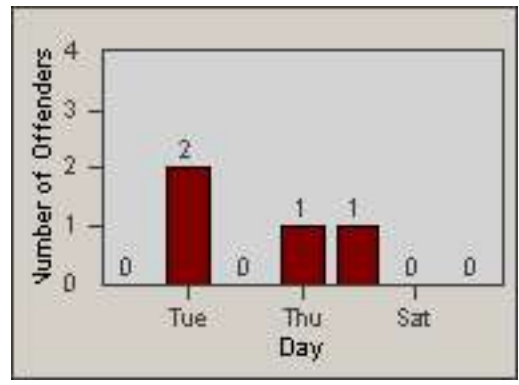

Redflex Redlight Offender Statistics

CONTRACT: Oxnard   LOCATION: OX-ROGO-01 Rose
DATE FROM: 01-Jul-2014   DATE TO: 31-Jul-2014

LANE 1

LANE 2