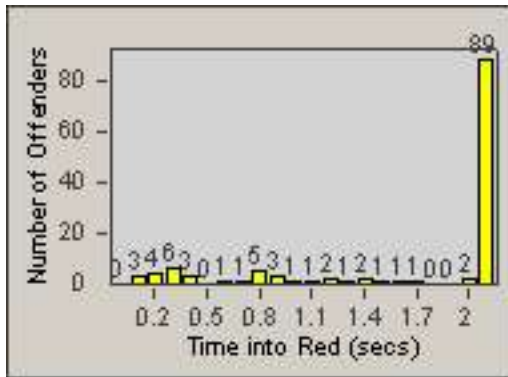

LANE 2

LANE 3

Redflex Redlight Offender Statistics

CONTRACT: Oxnard LOCATION: OX-FIVE-03 Ventura Rd
 DATE FROM: 01-Jul-2014 DATE TO: 31-Jul-2014

LANE 4

LANE TOTAL

Redflex Redlight Offender Statistics

CONTRACT: Oxnard LOCATION: OX-FIVE-03 Ventura Rd
 DATE FROM: 01-Jul-2014 DATE TO: 31-Jul-2014

Redflex Redlight Offender Statistics

CONTRACT: Oxnard LOCATION: OX-GOSN-01 Gonzales Rd
 DATE FROM: 01-Jul-2014 DATE TO: 31-Jul-2014

LANE 1

LANE 2

LANE 3

Redflex Redlight Offender Statistics

CONTRACT: Oxnard LOCATION: OX-GOSN-01 Gonzales Rd
 DATE FROM: 01-Jul-2014 DATE TO: 31-Jul-2014