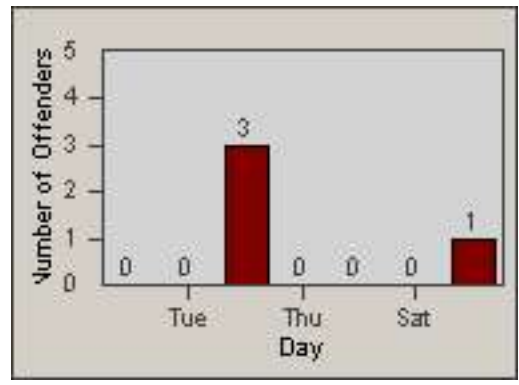

Redflex Redlight Offender Statistics

CONTRACT: Oxnard   LOCATION: OX-GOVE-01 Gonzales
DATE FROM: 01-Jul-2014   DATE TO: 31-Jul-2014

LANE 1

LANE 2