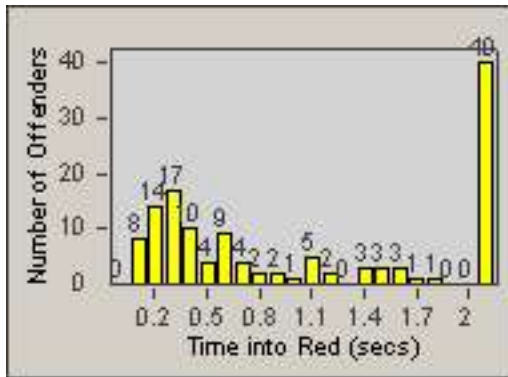

CONTRACT: Oxnard LOCATION: OX-ROGO-01 Rose
 DATE FROM: 01-Jul-2014 DATE TO: 31-Jul-2014

Redflex Redlight Offender Statistics

CONTRACT: Oxnard LOCATION: OX-SACH-03 Saviers
 DATE FROM: 01-Jul-2014 DATE TO: 31-Jul-2014

LANE 1

LANE 2

LANE 3

Redflex Redlight Offender Statistics

CONTRACT: Oxnard LOCATION: OX-SACH-03 Saviers
 DATE FROM: 01-Jul-2014 DATE TO: 31-Jul-2014

LANE 4

LANE TOTAL

Redflex Redlight Offender Statistics

CONTRACT: Oxnard LOCATION: OX-SACH-03 Saviers
 DATE FROM: 01-Jul-2014 DATE TO: 31-Jul-2014

Redflex Redlight Offender Statistics

CONTRACT: Oxnard LOCATION: OX-SACH-01 Saviers
 DATE FROM: 01-Jul-2014 DATE TO: 31-Jul-2014