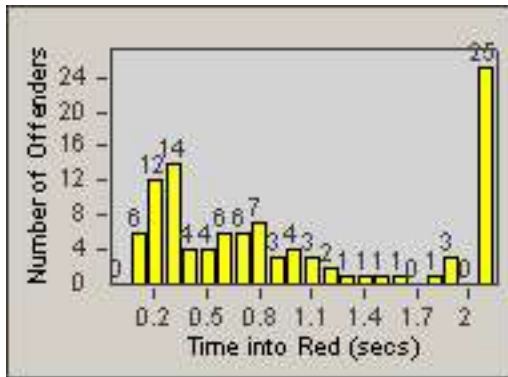

CONTRACT: Oxnard LOCATION: OX-SACH-03 Saviers
 DATE FROM: 01-Jul-2014 DATE TO: 31-Jul-2014

Redflex Redlight Offender Statistics

CONTRACT: Oxnard LOCATION: OX-SACH-01 Saviers
 DATE FROM: 01-Jul-2014 DATE TO: 31-Jul-2014

LANE 1

LANE 2

LANE 3

Redflex Redlight Offender Statistics

CONTRACT: Oxnard LOCATION: OX-SACH-01 Saviers
 DATE FROM: 01-Jul-2014 DATE TO: 31-Jul-2014

LANE 4

LANE TOTAL

Redflex Redlight Offender Statistics

CONTRACT: Oxnard LOCATION: OX-SACH-01 Saviers
 DATE FROM: 01-Jul-2014 DATE TO: 31-Jul-2014

Redflex Redlight Offender Statistics

CONTRACT: Oxnard LOCATION: OX-VICH-01 Victoria
 DATE FROM: 01-Jul-2014 DATE TO: 31-Jul-2014