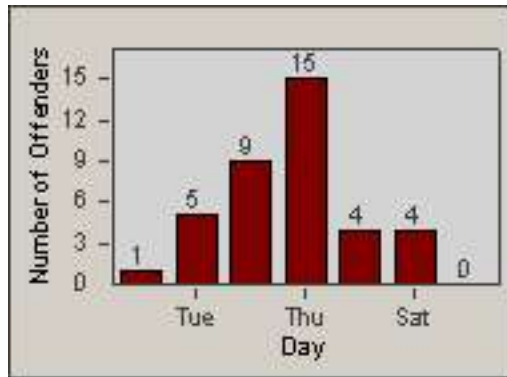

LANE 4

LANE TOTAL

Redflex Redlight Offender Statistics

CONTRACT: Oxnard
 DATE FROM: 01-Jul-2014

LOCATION: OX-RO1-01 Rose
 DATE TO: 31-Jul-2014

Redflex Redlight Offender Statistics

CONTRACT: Oxnard LOCATION: OX-ROGO-01 Rose
 DATE FROM: 01-Jul-2014 DATE TO: 31-Jul-2014