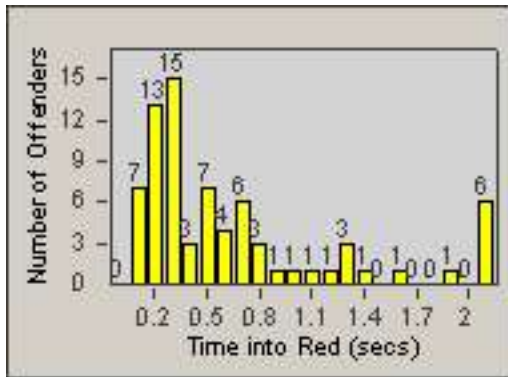

Redflex Redlight Offender Statistics

CONTRACT: Oxnard LOCATION: OX-GOSN-01 Gonzales Rd
 DATE FROM: 01-Jul-2014 DATE TO: 31-Jul-2014

LANE 1

LANE 2

LANE 3

Redflex Redlight Offender Statistics

CONTRACT: Oxnard LOCATION: OX-GOSN-01 Gonzales Rd
 DATE FROM: 01-Jul-2014 DATE TO: 31-Jul-2014

LANE 4

LANE TOTAL

Redflex Redlight Offender Statistics

CONTRACT: Oxnard LOCATION: OX-GOSN-01 Gonzales Rd
 DATE FROM: 01-Jul-2014 DATE TO: 31-Jul-2014

Redflex Redlight Offender Statistics

CONTRACT: Oxnard LOCATION: OX-GOVE-01 Gonzales
 DATE FROM: 01-Jul-2014 DATE TO: 31-Jul-2014

LANE 1

LANE 2

LANE 3

Redflex Redlight Offender Statistics

CONTRACT: Oxnard LOCATION: OX-GOVE-01 Gonzales
 DATE FROM: 01-Jul-2014 DATE TO: 31-Jul-2014

LANE 4

LANE TOTAL

Redflex Redlight Offender Statistics

CONTRACT: Oxnard
 DATE FROM: 01-Jul-2014

LOCATION: OX-RO1-01 Rose
 DATE TO: 31-Jul-2014

LANE 1

LANE 2

LANE 3

Redflex Redlight Offender Statistics

CONTRACT: Oxnard
 DATE FROM: 01-Jul-2014

LOCATION: OX-RO1-01 Rose
 DATE TO: 31-Jul-2014