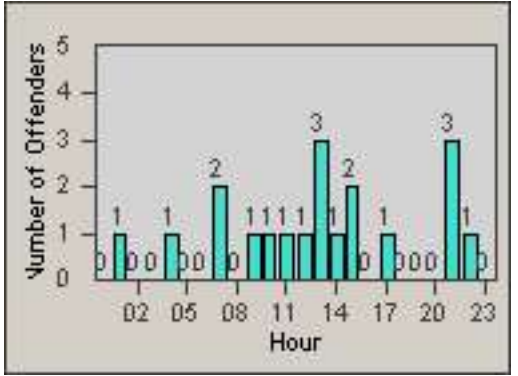

LANE 1

LANE 2

LANE 3

Redflex Redlight Offender Statistics

CONTRACT: Oxnard LOCATION: OX-GOVE-01 Gonzales
 DATE FROM: 01-Jul-2014 DATE TO: 31-Jul-2014

LANE 4

LANE TOTAL

Redflex Redlight Offender Statistics

CONTRACT: Oxnard
 DATE FROM: 01-Jul-2014

LOCATION: OX-RO1-01 Rose
 DATE TO: 31-Jul-2014

LANE 1

LANE 2

LANE 3

Redflex Redlight Offender Statistics

CONTRACT: Oxnard
 DATE FROM: 01-Jul-2014

LOCATION: OX-RO1-01 Rose
 DATE TO: 31-Jul-2014