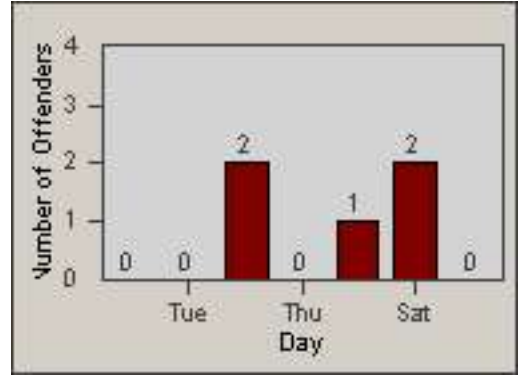

Redflex Redlight Offender Statistics

CONTRACT: Oxnard   LOCATION: OX-ROGO-01 Rose
DATE FROM: 01-Jul-2014   DATE TO: 31-Jul-2014

LANE 1

LANE 2

LANE 3