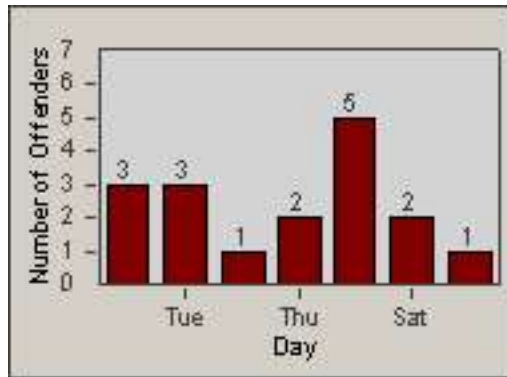

LANE 2

LANE 3

Redflex Redlight Offender Statistics

CONTRACT: Oxnard LOCATION: OX-FIVE-03 Ventura Rd
 DATE FROM: 01-Jul-2014 DATE TO: 31-Jul-2014

LANE 4

LANE TOTAL

Redflex Redlight Offender Statistics

CONTRACT: Oxnard LOCATION: OX-FIVE-03 Ventura Rd
 DATE FROM: 01-Jul-2014 DATE TO: 31-Jul-2014

Redflex Redlight Offender Statistics

CONTRACT: Oxnard LOCATION: OX-GOSN-01 Gonzales Rd
 DATE FROM: 01-Jul-2014 DATE TO: 31-Jul-2014

LANE 1

LANE 2

LANE 3

Redflex Redlight Offender Statistics

CONTRACT: Oxnard LOCATION: OX-GOSN-01 Gonzales Rd
 DATE FROM: 01-Jul-2014 DATE TO: 31-Jul-2014