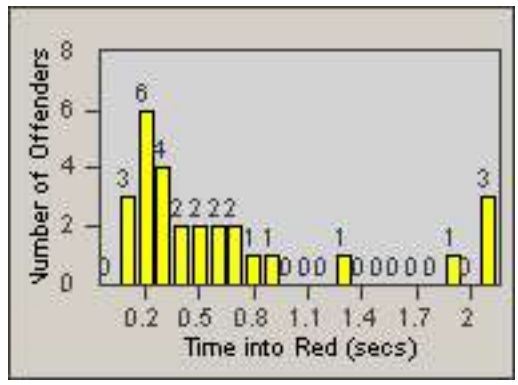

LOCATION: OX-FIVE-01 Ventura Rd
 DATE TO: 31-Jul-2014

LANE 4

LANE TOTAL

Redflex Redlight Offender Statistics

CONTRACT: Oxnard LOCATION: OX-FIVE-03 Ventura Rd
 DATE FROM: 01-Jul-2014 DATE TO: 31-Jul-2014

LANE 1

LANE 2

LANE 3

Redflex Redlight Offender Statistics

CONTRACT: Oxnard LOCATION: OX-FIVE-03 Ventura Rd
 DATE FROM: 01-Jul-2014 DATE TO: 31-Jul-2014

LANE 4

LANE TOTAL

Redflex Redlight Offender Statistics

CONTRACT: Oxnard LOCATION: OX-FIVE-03 Ventura Rd
 DATE FROM: 01-Jul-2014 DATE TO: 31-Jul-2014

Redflex Redlight Offender Statistics

CONTRACT: Oxnard LOCATION: OX-GOSN-01 Gonzales Rd
 DATE FROM: 01-Jul-2014 DATE TO: 31-Jul-2014

LANE 1

LANE 2

LANE 3

Redflex Redlight Offender Statistics

CONTRACT: Oxnard LOCATION: OX-GOSN-01 Gonzales Rd
 DATE FROM: 01-Jul-2014 DATE TO: 31-Jul-2014