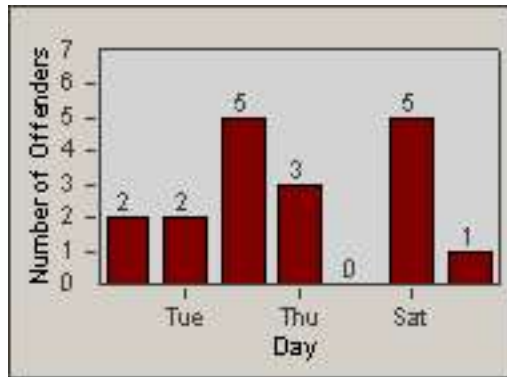

LANE 1

LANE 2

LANE 3

Redflex Redlight Offender Statistics

CONTRACT: Oxnard LOCATION: OX-SACH-01 Saviers
 DATE FROM: 01-Jul-2014 DATE TO: 31-Jul-2014

LANE 4

LANE TOTAL

Redflex Redlight Offender Statistics

CONTRACT: Oxnard LOCATION: OX-SACH-01 Saviers
 DATE FROM: 01-Jul-2014 DATE TO: 31-Jul-2014

Redflex Redlight Offender Statistics

CONTRACT: Oxnard LOCATION: OX-VICH-01 Victoria
 DATE FROM: 01-Jul-2014 DATE TO: 31-Jul-2014