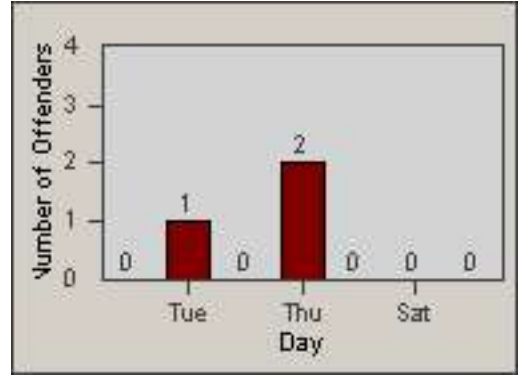

Redflex Redlight Offender Statistics

CONTRACT: Oxnard   LOCATION: OX-GOVE-01 Gonzales
DATE FROM: 01-Jul-2014   DATE TO: 31-Jul-2014

LANE 1

LANE 2

LANE 3