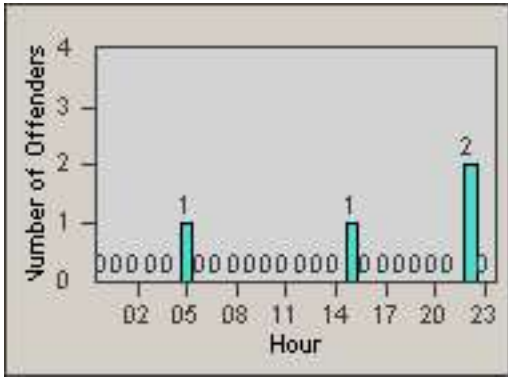

LANE 4

LANE TOTAL

Redflex Redlight Offender Statistics

CONTRACT: Oxnard
 DATE FROM: 01-Jul-2014

LOCATION: OX-RO1-01 Rose
 DATE TO: 31-Jul-2014

Redflex Redlight Offender Statistics

CONTRACT: Oxnard LOCATION: OX-ROGO-01 Rose
 DATE FROM: 01-Jul-2014 DATE TO: 31-Jul-2014

LANE 1

LANE 2

LANE 3

Redflex Redlight Offender Statistics

CONTRACT: Oxnard LOCATION: OX-ROGO-01 Rose
 DATE FROM: 01-Jul-2014 DATE TO: 31-Jul-2014

LANE 4

LANE TOTAL

Redflex Redlight Offender Statistics

CONTRACT: Oxnard LOCATION: OX-ROGO-01 Rose
 DATE FROM: 01-Jul-2014 DATE TO: 31-Jul-2014

Redflex Redlight Offender Statistics

CONTRACT: Oxnard LOCATION: OX-SACH-03 Saviers
 DATE FROM: 01-Jul-2014 DATE TO: 31-Jul-2014