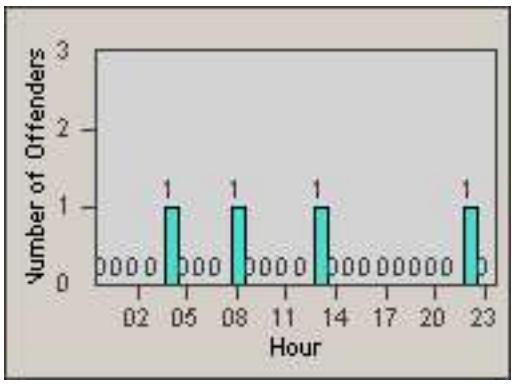

LANE 4

LANE TOTAL

Redflex Redlight Offender Statistics

CONTRACT: Oxnard
 DATE FROM: 01-Jul-2014

LOCATION: OX-RO1-01 Rose
 DATE TO: 31-Jul-2014

Redflex Redlight Offender Statistics

CONTRACT: Oxnard LOCATION: OX-ROGO-01 Rose
 DATE FROM: 01-Jul-2014 DATE TO: 31-Jul-2014

LANE 1

LANE 2

LANE 3

Redflex Redlight Offender Statistics

CONTRACT: Oxnard LOCATION: OX-ROGO-01 Rose
 DATE FROM: 01-Jul-2014 DATE TO: 31-Jul-2014

LANE 4

LANE TOTAL

Redflex Redlight Offender Statistics