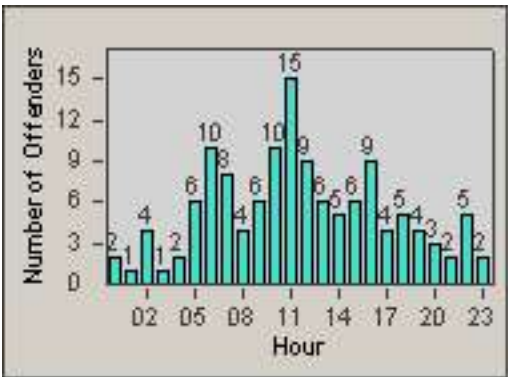

CONTRACT: Oxnard LOCATION: OX-ROGO-01 Rose
 DATE FROM: 01-Jul-2014 DATE TO: 31-Jul-2014

Redflex Redlight Offender Statistics

CONTRACT: Oxnard LOCATION: OX-SACH-03 Saviers
 DATE FROM: 01-Jul-2014 DATE TO: 31-Jul-2014

LANE 1

LANE 2

LANE 3

Redflex Redlight Offender Statistics

CONTRACT: Oxnard LOCATION: OX-SACH-03 Saviers
 DATE FROM: 01-Jul-2014 DATE TO: 31-Jul-2014

LANE 4

LANE TOTAL

Redflex Redlight Offender Statistics

CONTRACT: Oxnard LOCATION: OX-SACH-03 Saviers
 DATE FROM: 01-Jul-2014 DATE TO: 31-Jul-2014

Redflex Redlight Offender Statistics

CONTRACT: Oxnard LOCATION: OX-SACH-01 Saviers
 DATE FROM: 01-Jul-2014 DATE TO: 31-Jul-2014