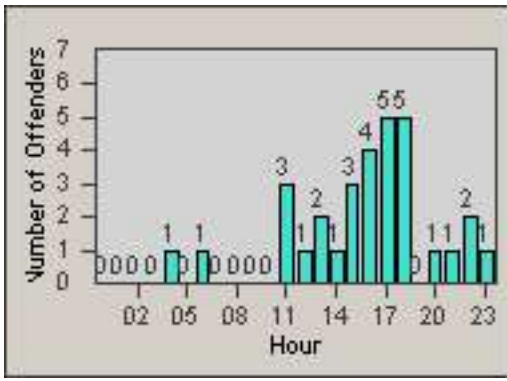

Redflex Redlight Offender Statistics

CONTRACT: Oxnard
 DATE FROM: 01-Jul-2014

LOCATION: OX-FIVE-01 Ventura Rd
 DATE TO: 31-Jul-2014

LANE 1

LANE 2

LANE 3

Redflex Redlight Offender Statistics

CONTRACT: Oxnard
 DATE FROM: 01-Jul-2014

LOCATION: OX-FIVE-01 Ventura Rd
 DATE TO: 31-Jul-2014

LANE 4

LANE TOTAL

Redflex Redlight Offender Statistics

CONTRACT: Oxnard LOCATION: OX-FIVE-03 Ventura Rd
 DATE FROM: 01-Jul-2014 DATE TO: 31-Jul-2014

LANE 1

LANE 2

LANE 3

Redflex Redlight Offender Statistics

CONTRACT: Oxnard LOCATION: OX-FIVE-03 Ventura Rd
 DATE FROM: 01-Jul-2014 DATE TO: 31-Jul-2014

LANE 4

LANE TOTAL

Redflex Redlight Offender Statistics

CONTRACT: Oxnard LOCATION: OX-FIVE-03 Ventura Rd
 DATE FROM: 01-Jul-2014 DATE TO: 31-Jul-2014