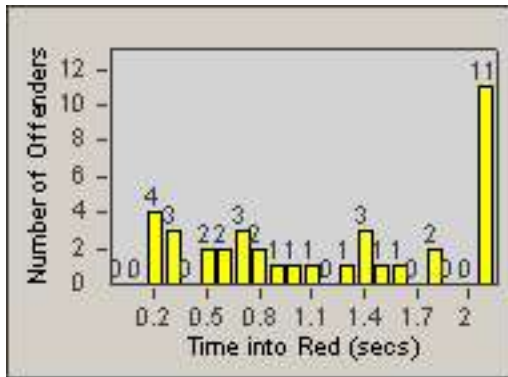

CONTRACT: Oxnard
 DATE FROM: 01-Jul-2014

LOCATION: OX-RO1-01 Rose
 DATE TO: 31-Jul-2014

LANE 1

LANE 2

LANE 3

Redflex Redlight Offender Statistics

CONTRACT: Oxnard
 DATE FROM: 01-Jul-2014

LOCATION: OX-RO1-01 Rose
 DATE TO: 31-Jul-2014

LANE 4

LANE TOTAL

Redflex Redlight Offender Statistics

CONTRACT: Oxnard
 DATE FROM: 01-Jul-2014

LOCATION: OX-RO1-01 Rose
 DATE TO: 31-Jul-2014

Redflex Redlight Offender Statistics

CONTRACT: Oxnard LOCATION: OX-ROGO-01 Rose
 DATE FROM: 01-Jul-2014 DATE TO: 31-Jul-2014

LANE 1

LANE 2

LANE 3

Redflex Redlight Offender Statistics

CONTRACT: Oxnard LOCATION: OX-ROGO-01 Rose
 DATE FROM: 01-Jul-2014 DATE TO: 31-Jul-2014

LANE 4

LANE TOTAL

Redflex Redlight Offender Statistics