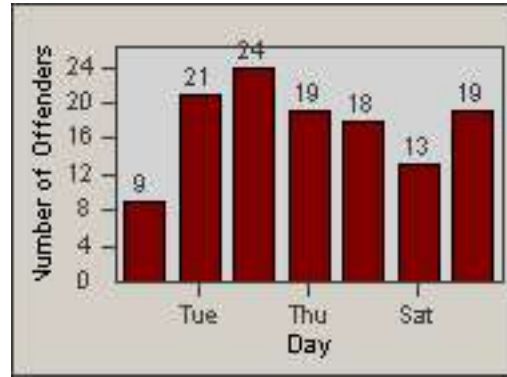

LANE 2

LANE 3

Redflex Redlight Offender Statistics

CONTRACT: Oxnard LOCATION: OX-FIVE-03 Ventura Rd
 DATE FROM: 01-Jul-2014 DATE TO: 31-Jul-2014

LANE 4

LANE TOTAL

Redflex Redlight Offender Statistics

CONTRACT: Oxnard LOCATION: OX-FIVE-03 Ventura Rd
 DATE FROM: 01-Jul-2014 DATE TO: 31-Jul-2014