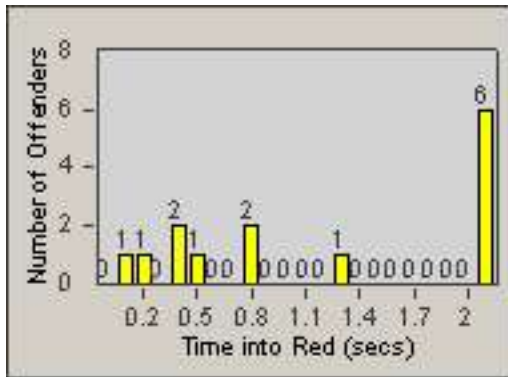

LANE 4

LANE TOTAL

Redflex Redlight Offender Statistics

CONTRACT: Oxnard
 DATE FROM: 01-Jul-2014

LOCATION: OX-RO1-01 Rose
 DATE TO: 31-Jul-2014

Redflex Redlight Offender Statistics

CONTRACT: Oxnard LOCATION: OX-ROGO-01 Rose
 DATE FROM: 01-Jul-2014 DATE TO: 31-Jul-2014

LANE 1

LANE 2

LANE 3

Redflex Redlight Offender Statistics

CONTRACT: Oxnard LOCATION: OX-ROGO-01 Rose
 DATE FROM: 01-Jul-2014 DATE TO: 31-Jul-2014

LANE 4

LANE TOTAL

Redflex Redlight Offender Statistics

CONTRACT: Oxnard LOCATION: OX-ROGO-01 Rose
 DATE FROM: 01-Jul-2014 DATE TO: 31-Jul-2014

Redflex Redlight Offender Statistics

CONTRACT: Oxnard LOCATION: OX-SACH-03 Saviers
 DATE FROM: 01-Jul-2014 DATE TO: 31-Jul-2014