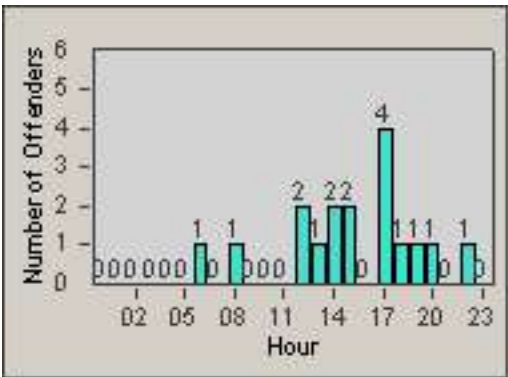

LANE 2

LANE 3

Redflex Redlight Offender Statistics

CONTRACT: Oxnard LOCATION: OX-FIVE-03 Ventura Rd
 DATE FROM: 01-Jul-2014 DATE TO: 31-Jul-2014

LANE 4

LANE TOTAL

Redflex Redlight Offender Statistics

CONTRACT: Oxnard LOCATION: OX-FIVE-03 Ventura Rd
 DATE FROM: 01-Jul-2014 DATE TO: 31-Jul-2014

Redflex Redlight Offender Statistics

CONTRACT: Oxnard LOCATION: OX-GOSN-01 Gonzales Rd
 DATE FROM: 01-Jul-2014 DATE TO: 31-Jul-2014

LANE 1

LANE 2

LANE 3

Redflex Redlight Offender Statistics

CONTRACT: Oxnard LOCATION: OX-GOSN-01 Gonzales Rd
 DATE FROM: 01-Jul-2014 DATE TO: 31-Jul-2014

LANE 4

LANE TOTAL

Redflex Redlight Offender Statistics

CONTRACT: Oxnard LOCATION: OX-GOSN-01 Gonzales Rd
 DATE FROM: 01-Jul-2014 DATE TO: 31-Jul-2014

Redflex Redlight Offender Statistics

CONTRACT: Oxnard LOCATION: OX-GOVE-01 Gonzales
 DATE FROM: 01-Jul-2014 DATE TO: 31-Jul-2014