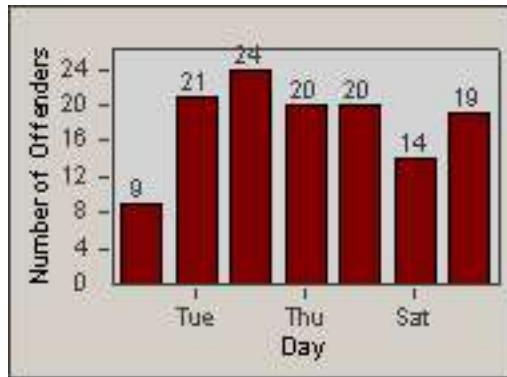

LANE 2

LANE 3

Redflex Redlight Offender Statistics

CONTRACT: Oxnard LOCATION: OX-FIVE-03 Ventura Rd
 DATE FROM: 01-Jul-2014 DATE TO: 31-Jul-2014

LANE 4

LANE TOTAL

Redflex Redlight Offender Statistics

CONTRACT: Oxnard LOCATION: OX-FIVE-03 Ventura Rd
 DATE FROM: 01-Jul-2014 DATE TO: 31-Jul-2014