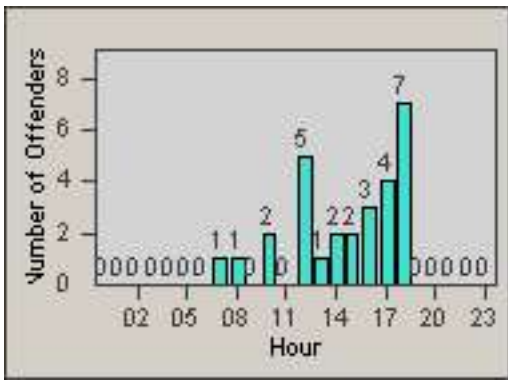

LANE 2

LANE 3

Redflex Redlight Offender Statistics

CONTRACT: Oxnard LOCATION: OX-FIVE-03 Ventura Rd
 DATE FROM: 01-Jul-2014 DATE TO: 31-Jul-2014

LANE 4

LANE TOTAL

Redflex Redlight Offender Statistics

CONTRACT: Oxnard LOCATION: OX-FIVE-03 Ventura Rd
 DATE FROM: 01-Jul-2014 DATE TO: 31-Jul-2014

Redflex Redlight Offender Statistics

CONTRACT: Oxnard LOCATION: OX-GOSN-01 Gonzales Rd
 DATE FROM: 01-Jul-2014 DATE TO: 31-Jul-2014

LANE 1

LANE 2

LANE 3

Redflex Redlight Offender Statistics

CONTRACT: Oxnard LOCATION: OX-GOSN-01 Gonzales Rd
 DATE FROM: 01-Jul-2014 DATE TO: 31-Jul-2014