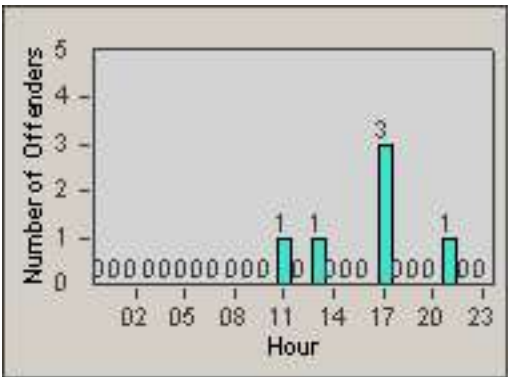

LANE 1

LANE 2

LANE 3

Redflex Redlight Offender Statistics

CONTRACT: Oxnard LOCATION: OX-GOVE-01 Gonzales
 DATE FROM: 01-Jul-2014 DATE TO: 31-Jul-2014

LANE 4

LANE TOTAL

Redflex Redlight Offender Statistics

CONTRACT: Oxnard
 DATE FROM: 01-Jul-2014

LOCATION: OX-RO1-01 Rose
 DATE TO: 31-Jul-2014

LANE 1

LANE 2

LANE 3

Redflex Redlight Offender Statistics

CONTRACT: Oxnard
 DATE FROM: 01-Jul-2014

LOCATION: OX-RO1-01 Rose
 DATE TO: 31-Jul-2014