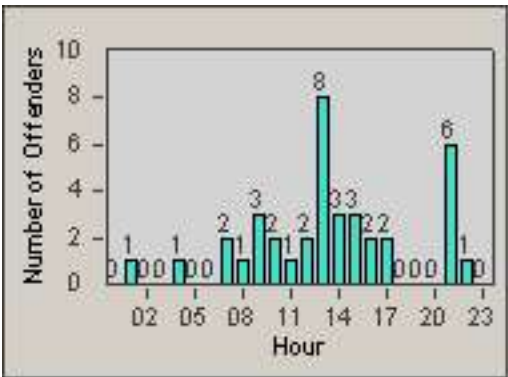

CONTRACT: Oxnard
 DATE FROM: 01-Jul-2014

LOCATION: OX-RO1-01 Rose
 DATE TO: 31-Jul-2014

LANE 1

LANE 2

LANE 3

Redflex Redlight Offender Statistics

CONTRACT: Oxnard
 DATE FROM: 01-Jul-2014

LOCATION: OX-RO1-01 Rose
 DATE TO: 31-Jul-2014

LANE 4

LANE TOTAL

Redflex Redlight Offender Statistics

CONTRACT: Oxnard
 DATE FROM: 01-Jul-2014

LOCATION: OX-RO1-01 Rose
 DATE TO: 31-Jul-2014

Redflex Redlight Offender Statistics

CONTRACT: Oxnard LOCATION: OX-ROGO-01 Rose
 DATE FROM: 01-Jul-2014 DATE TO: 31-Jul-2014

LANE 1

LANE 2

LANE 3

Redflex Redlight Offender Statistics

CONTRACT: Oxnard LOCATION: OX-ROGO-01 Rose
 DATE FROM: 01-Jul-2014 DATE TO: 31-Jul-2014

LANE 4

LANE TOTAL

Redflex Redlight Offender Statistics