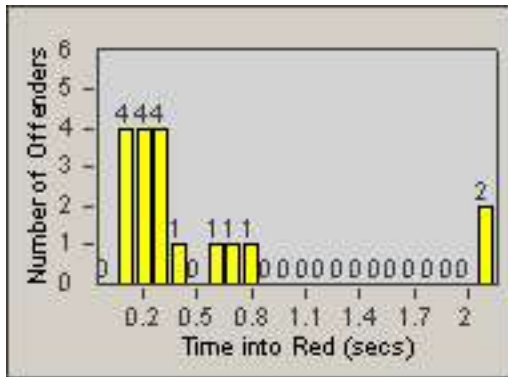

CONTRACT: Oxnard LOCATION: OX-ROGO-01 Rose
 DATE FROM: 01-Jul-2014 DATE TO: 31-Jul-2014

Redflex Redlight Offender Statistics

CONTRACT: Oxnard LOCATION: OX-SACH-03 Saviers
 DATE FROM: 01-Jul-2014 DATE TO: 31-Jul-2014

LANE 1

LANE 2

LANE 3

Redflex Redlight Offender Statistics

CONTRACT: Oxnard LOCATION: OX-SACH-03 Saviers
 DATE FROM: 01-Jul-2014 DATE TO: 31-Jul-2014

LANE 4

LANE TOTAL

Redflex Redlight Offender Statistics

CONTRACT: Oxnard LOCATION: OX-SACH-03 Saviers
 DATE FROM: 01-Jul-2014 DATE TO: 31-Jul-2014

Redflex Redlight Offender Statistics

CONTRACT: Oxnard LOCATION: OX-SACH-01 Saviers
 DATE FROM: 01-Jul-2014 DATE TO: 31-Jul-2014