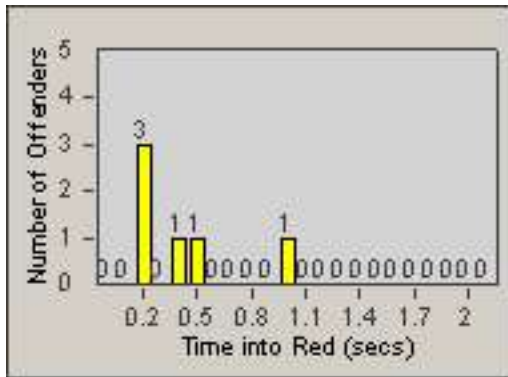

LANE 4

LANE TOTAL

Redflex Redlight Offender Statistics

CONTRACT: Oxnard LOCATION: OX-GOSN-01 Gonzales Rd
 DATE FROM: 01-Jul-2014 DATE TO: 31-Jul-2014

Redflex Redlight Offender Statistics

CONTRACT: Oxnard LOCATION: OX-GOVE-01 Gonzales
 DATE FROM: 01-Jul-2014 DATE TO: 31-Jul-2014

LANE 1

LANE 2

LANE 3

Redflex Redlight Offender Statistics

CONTRACT: Oxnard LOCATION: OX-GOVE-01 Gonzales
 DATE FROM: 01-Jul-2014 DATE TO: 31-Jul-2014

LANE 4

LANE TOTAL

Redflex Redlight Offender Statistics

CONTRACT: Oxnard
 DATE FROM: 01-Jul-2014

LOCATION: OX-RO1-01 Rose
 DATE TO: 31-Jul-2014

LANE 1

LANE 2

LANE 3

Redflex Redlight Offender Statistics

CONTRACT: Oxnard
 DATE FROM: 01-Jul-2014

LOCATION: OX-RO1-01 Rose
 DATE TO: 31-Jul-2014