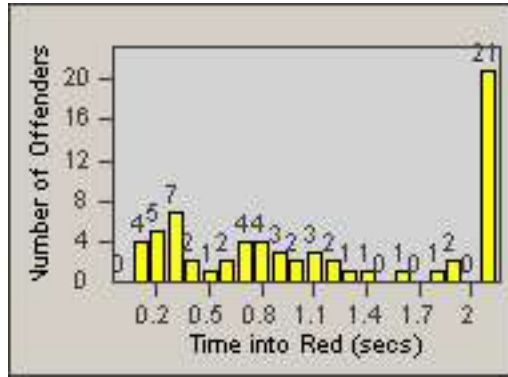

CONTRACT: Oxnard LOCATION: OX-SACH-03 Saviers
 DATE FROM: 01-Jul-2014 DATE TO: 31-Jul-2014

Redflex Redlight Offender Statistics

CONTRACT: Oxnard LOCATION: OX-SACH-01 Saviers
 DATE FROM: 01-Jul-2014 DATE TO: 31-Jul-2014

LANE 1

LANE 2

LANE 3

Redflex Redlight Offender Statistics

CONTRACT: Oxnard LOCATION: OX-SACH-01 Saviers
 DATE FROM: 01-Jul-2014 DATE TO: 31-Jul-2014

LANE 4

LANE TOTAL

Redflex Redlight Offender Statistics

CONTRACT: Oxnard LOCATION: OX-SACH-01 Saviers
 DATE FROM: 01-Jul-2014 DATE TO: 31-Jul-2014

Redflex Redlight Offender Statistics

CONTRACT: Oxnard LOCATION: OX-VICH-01 Victoria
 DATE FROM: 01-Jul-2014 DATE TO: 31-Jul-2014