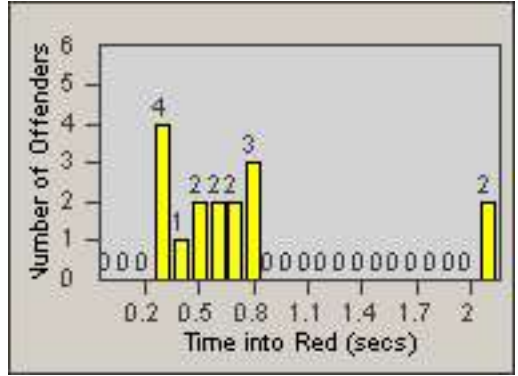

CONTRACT: Oxnard LOCATION: OX-SACH-03 Saviers
 DATE FROM: 01-Jul-2014 DATE TO: 31-Jul-2014

Redflex Redlight Offender Statistics

CONTRACT: Oxnard LOCATION: OX-SACH-01 Saviers
 DATE FROM: 01-Jul-2014 DATE TO: 31-Jul-2014

LANE 1

LANE 2

LANE 3

Redflex Redlight Offender Statistics

CONTRACT: Oxnard LOCATION: OX-SACH-01 Saviers
 DATE FROM: 01-Jul-2014 DATE TO: 31-Jul-2014

LANE 4

LANE TOTAL

Redflex Redlight Offender Statistics