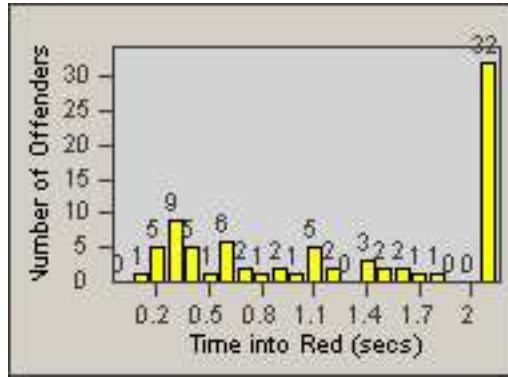

CONTRACT: Oxnard LOCATION: OX-ROGO-01 Rose
 DATE FROM: 01-Jul-2014 DATE TO: 31-Jul-2014

Redflex Redlight Offender Statistics

CONTRACT: Oxnard LOCATION: OX-SACH-03 Saviers
 DATE FROM: 01-Jul-2014 DATE TO: 31-Jul-2014

LANE 1

LANE 2

LANE 3

Redflex Redlight Offender Statistics

CONTRACT: Oxnard LOCATION: OX-SACH-03 Saviers
 DATE FROM: 01-Jul-2014 DATE TO: 31-Jul-2014

LANE 4

LANE TOTAL

Redflex Redlight Offender Statistics

CONTRACT: Oxnard LOCATION: OX-SACH-03 Saviers
 DATE FROM: 01-Jul-2014 DATE TO: 31-Jul-2014

Redflex Redlight Offender Statistics

CONTRACT: Oxnard LOCATION: OX-SACH-01 Saviers
 DATE FROM: 01-Jul-2014 DATE TO: 31-Jul-2014