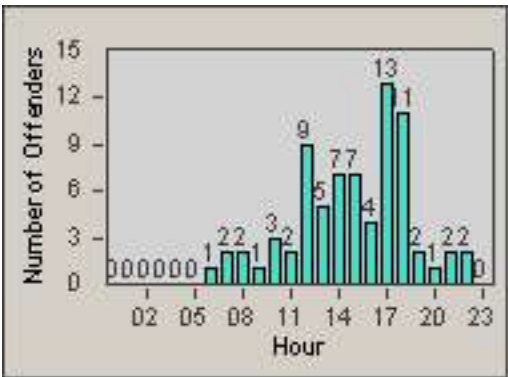

Redflex Redlight Offender Statistics

CONTRACT: Oxnard LOCATION: OX-GOSN-01 Gonzales Rd
 DATE FROM: 01-Jul-2014 DATE TO: 31-Jul-2014

LANE 1

LANE 2

LANE 3

Redflex Redlight Offender Statistics

CONTRACT: Oxnard LOCATION: OX-GOSN-01 Gonzales Rd
 DATE FROM: 01-Jul-2014 DATE TO: 31-Jul-2014

LANE 4

LANE TOTAL

Redflex Redlight Offender Statistics

CONTRACT: Oxnard LOCATION: OX-GOSN-01 Gonzales Rd
 DATE FROM: 01-Jul-2014 DATE TO: 31-Jul-2014

Redflex Redlight Offender Statistics

CONTRACT: Oxnard LOCATION: OX-GOVE-01 Gonzales
 DATE FROM: 01-Jul-2014 DATE TO: 31-Jul-2014

LANE 1

LANE 2

LANE 3

Redflex Redlight Offender Statistics

CONTRACT: Oxnard LOCATION: OX-GOVE-01 Gonzales
 DATE FROM: 01-Jul-2014 DATE TO: 31-Jul-2014

LANE 4

LANE TOTAL

Redflex Redlight Offender Statistics