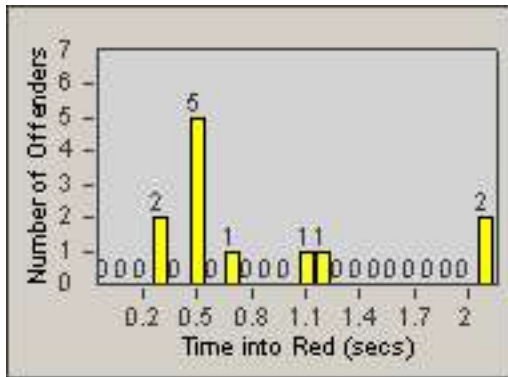

CONTRACT: Oxnard LOCATION: OX-SACH-01 Saviers
 DATE FROM: 01-Jul-2014 DATE TO: 31-Jul-2014

Redflex Redlight Offender Statistics

CONTRACT: Oxnard LOCATION: OX-VICH-01 Victoria
 DATE FROM: 01-Jul-2014 DATE TO: 31-Jul-2014

LANE 1

LANE 2

LANE 3

Redflex Redlight Offender Statistics

CONTRACT: Oxnard LOCATION: OX-VICH-01 Victoria
 DATE FROM: 01-Jul-2014 DATE TO: 31-Jul-2014

LANE 4

LANE TOTAL

Redflex Redlight Offender Statistics

CONTRACT: Oxnard LOCATION: OX-VICH-01 Victoria
 DATE FROM: 01-Jul-2014 DATE TO: 31-Jul-2014

Redflex Redlight Offender Statistics

CONTRACT: Oxnard LOCATION: OX-VIWO-01 Victoria Ave
 DATE FROM: 01-Jul-2014 DATE TO: 31-Jul-2014