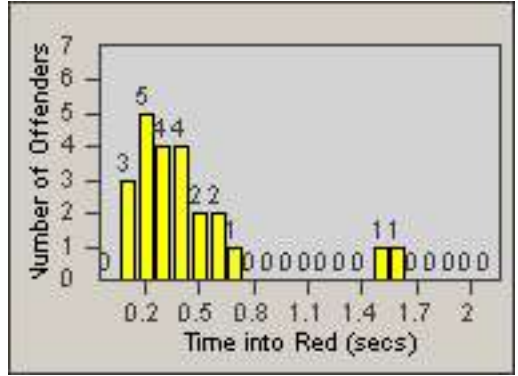

Redflex Redlight Offender Statistics

CONTRACT: Oxnard   LOCATION: OX-SACH-03 Saviers
DATE FROM: 01-Jul-2014   DATE TO: 31-Jul-2014

LANE 1

LANE 2

LANE 3