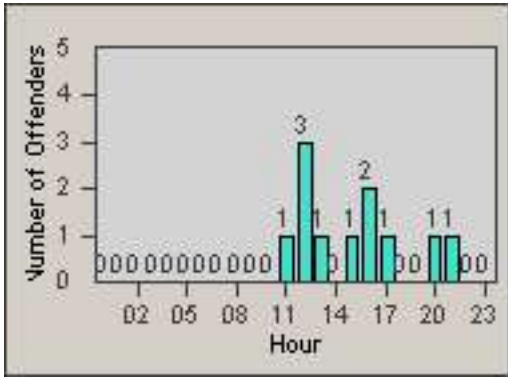

CONTRACT: Oxnard LOCATION: OX-VICH-01 Victoria
 DATE FROM: 01-Jul-2014 DATE TO: 31-Jul-2014

Redflex Redlight Offender Statistics

CONTRACT: Oxnard LOCATION: OX-VIWO-01 Victoria Ave
 DATE FROM: 01-Jul-2014 DATE TO: 31-Jul-2014

LANE 1

LANE 2

LANE 3

Redflex Redlight Offender Statistics

CONTRACT: Oxnard LOCATION: OX-VIWO-01 Victoria Ave
 DATE FROM: 01-Jul-2014 DATE TO: 31-Jul-2014

LANE 4

LANE TOTAL

Redflex Redlight Offender Statistics