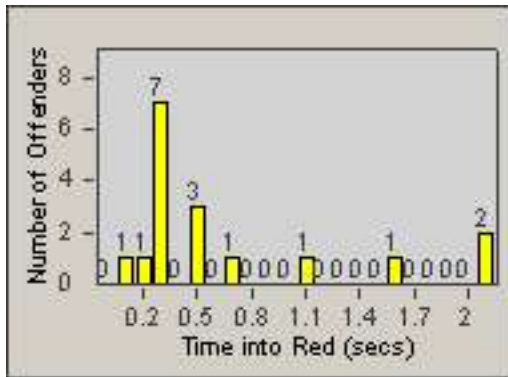

LANE 2

LANE 3

Redflex Redlight Offender Statistics

CONTRACT: Oxnard LOCATION: OX-FIVE-03 Ventura Rd
 DATE FROM: 01-Jul-2014 DATE TO: 31-Jul-2014

LANE 4

LANE TOTAL

Redflex Redlight Offender Statistics

CONTRACT: Oxnard LOCATION: OX-FIVE-03 Ventura Rd
 DATE FROM: 01-Jul-2014 DATE TO: 31-Jul-2014

Redflex Redlight Offender Statistics

CONTRACT: Oxnard LOCATION: OX-GOSN-01 Gonzales Rd
 DATE FROM: 01-Jul-2014 DATE TO: 31-Jul-2014

LANE 1

LANE 2

LANE 3

Redflex Redlight Offender Statistics

CONTRACT: Oxnard LOCATION: OX-GOSN-01 Gonzales Rd
 DATE FROM: 01-Jul-2014 DATE TO: 31-Jul-2014

LANE 4

LANE TOTAL

Redflex Redlight Offender Statistics

CONTRACT: Oxnard LOCATION: OX-GOSN-01 Gonzales Rd
 DATE FROM: 01-Jul-2014 DATE TO: 31-Jul-2014

Redflex Redlight Offender Statistics

CONTRACT: Oxnard LOCATION: OX-GOVE-01 Gonzales
 DATE FROM: 01-Jul-2014 DATE TO: 31-Jul-2014