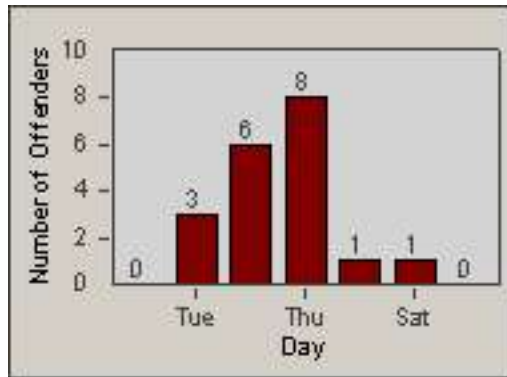

CONTRACT: Oxnard
 DATE FROM: 01-Jul-2014

LOCATION: OX-RO1-01 Rose
 DATE TO: 31-Jul-2014

LANE 1

LANE 2

LANE 3

Redflex Redlight Offender Statistics

CONTRACT: Oxnard
 DATE FROM: 01-Jul-2014

LOCATION: OX-RO1-01 Rose
 DATE TO: 31-Jul-2014