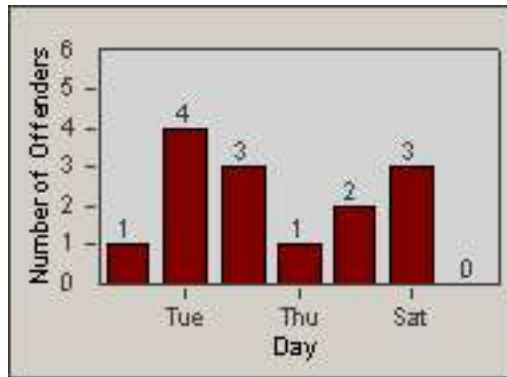

Redflex Redlight Offender Statistics

CONTRACT: Oxnard   LOCATION: OX-ROGO-01 Rose
DATE FROM: 01-Jul-2014   DATE TO: 31-Jul-2014