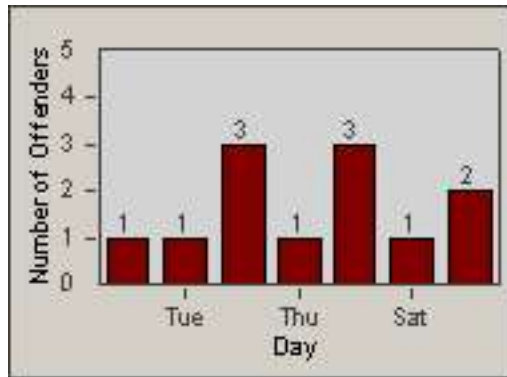

CONTRACT: Oxnard LOCATION: OX-SACH-01 Saviers
 DATE FROM: 01-Jul-2014 DATE TO: 31-Jul-2014

Redflex Redlight Offender Statistics

CONTRACT: Oxnard LOCATION: OX-VICH-01 Victoria
 DATE FROM: 01-Jul-2014 DATE TO: 31-Jul-2014

LANE 1

LANE 2

LANE 3

Redflex Redlight Offender Statistics

CONTRACT: Oxnard LOCATION: OX-VICH-01 Victoria
 DATE FROM: 01-Jul-2014 DATE TO: 31-Jul-2014

LANE 4

LANE TOTAL

Redflex Redlight Offender Statistics

CONTRACT: Oxnard LOCATION: OX-VICH-01 Victoria
 DATE FROM: 01-Jul-2014 DATE TO: 31-Jul-2014

Redflex Redlight Offender Statistics

CONTRACT: Oxnard LOCATION: OX-VIWO-01 Victoria Ave
 DATE FROM: 01-Jul-2014 DATE TO: 31-Jul-2014