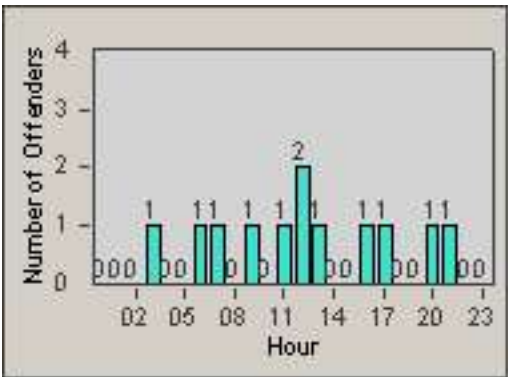

CONTRACT: Oxnard LOCATION: OX-SACH-01 Saviers
 DATE FROM: 01-Jul-2014 DATE TO: 31-Jul-2014

Redflex Redlight Offender Statistics

CONTRACT: Oxnard LOCATION: OX-VICH-01 Victoria
 DATE FROM: 01-Jul-2014 DATE TO: 31-Jul-2014

LANE 1

LANE 2

LANE 3

Redflex Redlight Offender Statistics

CONTRACT: Oxnard LOCATION: OX-VICH-01 Victoria
 DATE FROM: 01-Jul-2014 DATE TO: 31-Jul-2014

LANE 4

LANE TOTAL

Redflex Redlight Offender Statistics

CONTRACT: Oxnard LOCATION: OX-VICH-01 Victoria
 DATE FROM: 01-Jul-2014 DATE TO: 31-Jul-2014

Redflex Redlight Offender Statistics

CONTRACT: Oxnard LOCATION: OX-VIWO-01 Victoria Ave
 DATE FROM: 01-Jul-2014 DATE TO: 31-Jul-2014