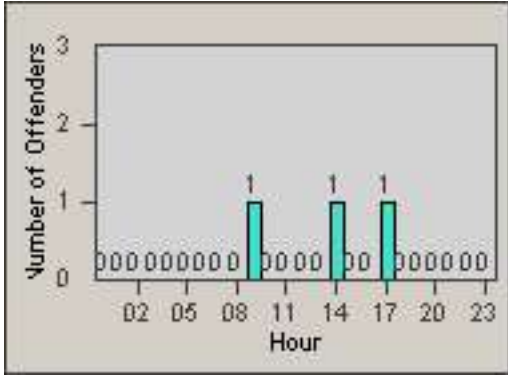

LANE 1

LANE 2

LANE 3

Redflex Redlight Offender Statistics

CONTRACT: Oxnard LOCATION: OX-VICH-01 Victoria
 DATE FROM: 01-Jul-2014 DATE TO: 31-Jul-2014

LANE 4

LANE TOTAL

Redflex Redlight Offender Statistics

CONTRACT: Oxnard LOCATION: OX-VICH-01 Victoria
 DATE FROM: 01-Jul-2014 DATE TO: 31-Jul-2014

Redflex Redlight Offender Statistics

CONTRACT: Oxnard LOCATION: OX-VIWO-01 Victoria Ave
 DATE FROM: 01-Jul-2014 DATE TO: 31-Jul-2014

LANE 1

LANE 2

LANE 3

Redflex Redlight Offender Statistics

CONTRACT: Oxnard LOCATION: OX-VIWO-01 Victoria Ave
 DATE FROM: 01-Jul-2014 DATE TO: 31-Jul-2014

LANE 4

LANE TOTAL

Redflex Redlight Offender Statistics