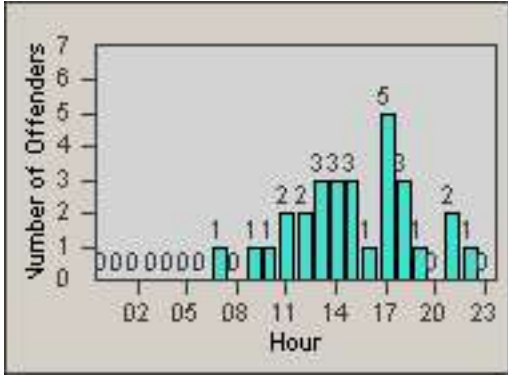

LANE 2

LANE 3

Redflex Redlight Offender Statistics

CONTRACT: Oxnard LOCATION: OX-FIVE-03 Ventura Rd
 DATE FROM: 01-Jul-2014 DATE TO: 31-Jul-2014

LANE 4

LANE TOTAL

Redflex Redlight Offender Statistics

CONTRACT: Oxnard LOCATION: OX-FIVE-03 Ventura Rd
 DATE FROM: 01-Jul-2014 DATE TO: 31-Jul-2014

Redflex Redlight Offender Statistics

CONTRACT: Oxnard LOCATION: OX-GOSN-01 Gonzales Rd
 DATE FROM: 01-Jul-2014 DATE TO: 31-Jul-2014

LANE 1

LANE 2

LANE 3

Redflex Redlight Offender Statistics

CONTRACT: Oxnard LOCATION: OX-GOSN-01 Gonzales Rd
 DATE FROM: 01-Jul-2014 DATE TO: 31-Jul-2014

LANE 4

LANE TOTAL

Redflex Redlight Offender Statistics

CONTRACT: Oxnard LOCATION: OX-GOSN-01 Gonzales Rd
 DATE FROM: 01-Jul-2014 DATE TO: 31-Jul-2014

Redflex Redlight Offender Statistics

CONTRACT: Oxnard LOCATION: OX-GOVE-01 Gonzales
 DATE FROM: 01-Jul-2014 DATE TO: 31-Jul-2014