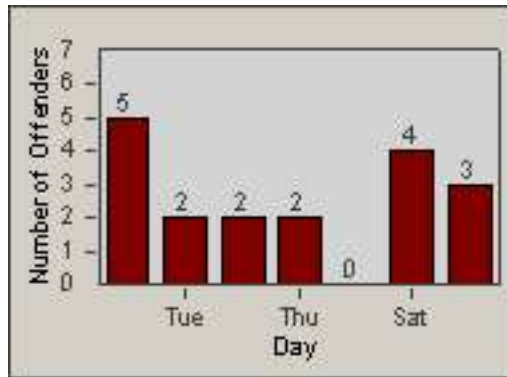

LANE 1

LANE 2

LANE 3

Redflex Redlight Offender Statistics

CONTRACT: Oxnard LOCATION: OX-SACH-03 Saviers
 DATE FROM: 01-Jul-2014 DATE TO: 31-Jul-2014

LANE 4

LANE TOTAL

Redflex Redlight Offender Statistics