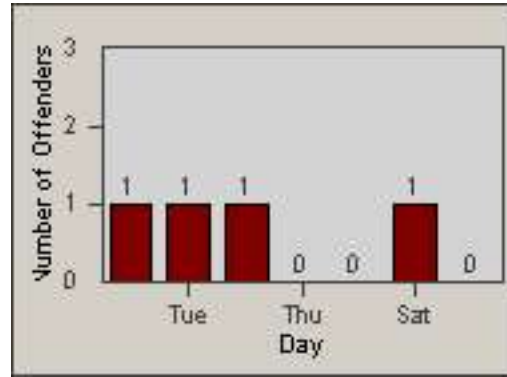

LANE 1

LANE 2

LANE 3

Redflex Redlight Offender Statistics

CONTRACT: Oxnard LOCATION: OX-ROGO-01 Rose
 DATE FROM: 01-Jul-2014 DATE TO: 31-Jul-2014

LANE 4

LANE TOTAL

Redflex Redlight Offender Statistics