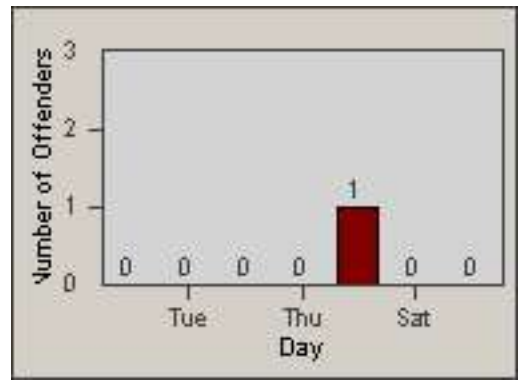

LOCATION: OX-FIVE-01 Ventura Rd
 DATE TO: 31-Jul-2014

LANE 4

LANE TOTAL

Redflex Redlight Offender Statistics

CONTRACT: Oxnard LOCATION: OX-FIVE-03 Ventura Rd
 DATE FROM: 01-Jul-2014 DATE TO: 31-Jul-2014

LANE 1