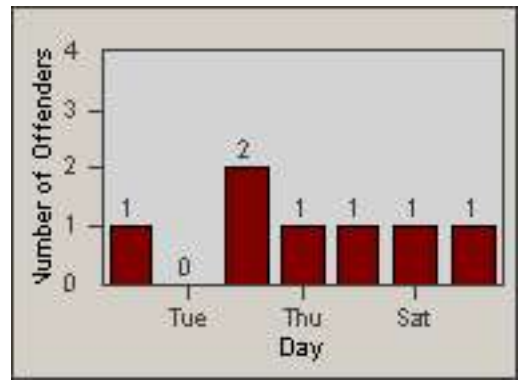

Redflex Redlight Offender Statistics

CONTRACT: Oxnard   LOCATION: OX-SACH-03 Saviers
DATE FROM: 01-Jul-2014   DATE TO: 31-Jul-2014

LANE 1

LANE 2