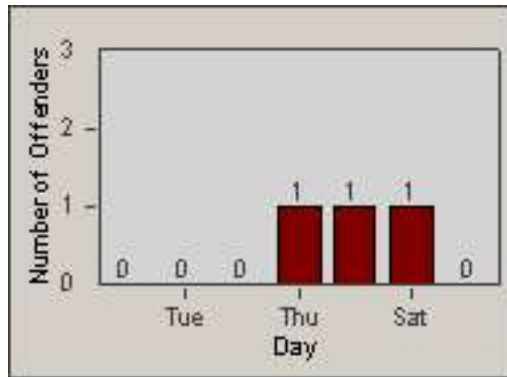

LANE 2

LANE 3

Redflex Redlight Offender Statistics

CONTRACT: Oxnard LOCATION: OX-FIVE-03 Ventura Rd
 DATE FROM: 01-Jul-2014 DATE TO: 31-Jul-2014

LANE 4

LANE TOTAL

Redflex Redlight Offender Statistics

CONTRACT: Oxnard LOCATION: OX-FIVE-03 Ventura Rd
 DATE FROM: 01-Jul-2014 DATE TO: 31-Jul-2014