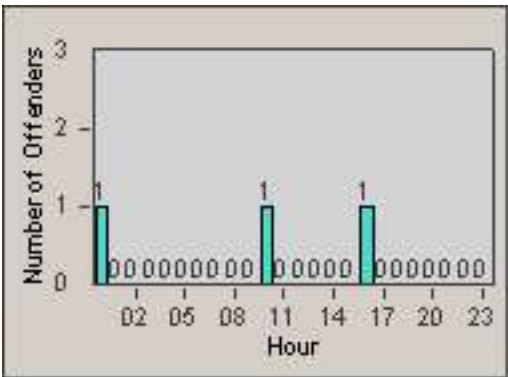

LANE 2

LANE 3

Redflex Redlight Offender Statistics

CONTRACT: Oxnard LOCATION: OX-FIVE-03 Ventura Rd
 DATE FROM: 01-Jul-2014 DATE TO: 31-Jul-2014

LANE 4

LANE TOTAL

Redflex Redlight Offender Statistics

CONTRACT: Oxnard LOCATION: OX-FIVE-03 Ventura Rd
 DATE FROM: 01-Jul-2014 DATE TO: 31-Jul-2014

Redflex Redlight Offender Statistics

CONTRACT: Oxnard LOCATION: OX-GOSN-01 Gonzales Rd
 DATE FROM: 01-Jul-2014 DATE TO: 31-Jul-2014

LANE 1

LANE 2

LANE 3

Redflex Redlight Offender Statistics

CONTRACT: Oxnard LOCATION: OX-GOSN-01 Gonzales Rd
 DATE FROM: 01-Jul-2014 DATE TO: 31-Jul-2014