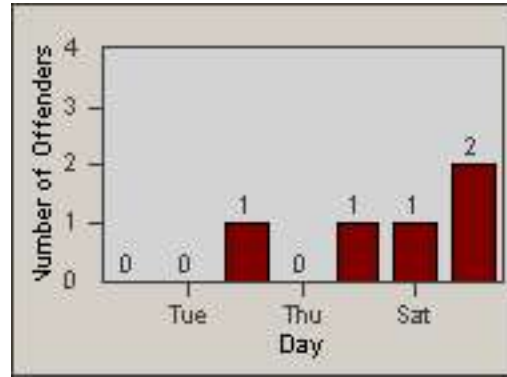

LANE 1

LANE 2

LANE 3

Redflex Redlight Offender Statistics

CONTRACT: Oxnard LOCATION: OX-VICH-01 Victoria
 DATE FROM: 01-Jul-2014 DATE TO: 31-Jul-2014

LANE 4

LANE TOTAL

Redflex Redlight Offender Statistics

CONTRACT: Oxnard LOCATION: OX-VICH-01 Victoria
 DATE FROM: 01-Jul-2014 DATE TO: 31-Jul-2014

Redflex Redlight Offender Statistics

CONTRACT: Oxnard LOCATION: OX-VIWO-01 Victoria Ave
 DATE FROM: 01-Jul-2014 DATE TO: 31-Jul-2014