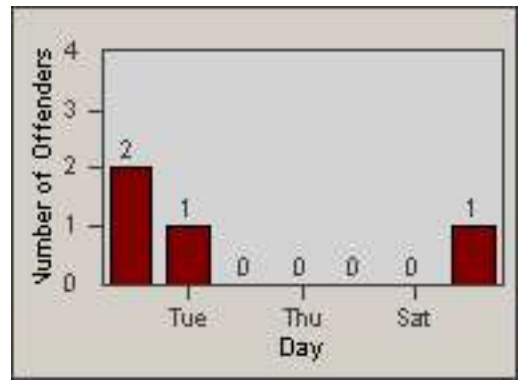

Redflex Redlight Offender Statistics

CONTRACT: Oxnard   LOCATION: OX-SACH-01 Saviers
DATE FROM: 01-Jul-2014   DATE TO: 31-Jul-2014

LANE 1

LANE 2