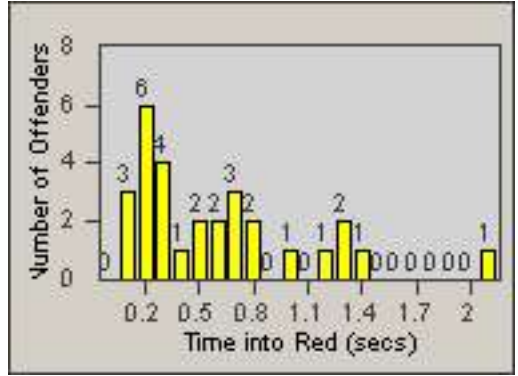

LANE 2

LANE 3

Redflex Redlight Offender Statistics

CONTRACT: Oxnard LOCATION: OX-FIVE-03 Ventura Rd
 DATE FROM: 01-Jul-2014 DATE TO: 31-Jul-2014

LANE 4

LANE TOTAL

Redflex Redlight Offender Statistics

CONTRACT: Oxnard LOCATION: OX-FIVE-03 Ventura Rd
 DATE FROM: 01-Jul-2014 DATE TO: 31-Jul-2014

Redflex Redlight Offender Statistics

CONTRACT: Oxnard LOCATION: OX-GOSN-01 Gonzales Rd
 DATE FROM: 01-Jul-2014 DATE TO: 31-Jul-2014

LANE 1

LANE 2

LANE 3

Redflex Redlight Offender Statistics

CONTRACT: Oxnard LOCATION: OX-GOSN-01 Gonzales Rd
 DATE FROM: 01-Jul-2014 DATE TO: 31-Jul-2014

LANE 4

LANE TOTAL

Redflex Redlight Offender Statistics

CONTRACT: Oxnard LOCATION: OX-GOSN-01 Gonzales Rd
 DATE FROM: 01-Jul-2014 DATE TO: 31-Jul-2014

Redflex Redlight Offender Statistics

CONTRACT: Oxnard LOCATION: OX-GOVE-01 Gonzales
 DATE FROM: 01-Jul-2014 DATE TO: 31-Jul-2014