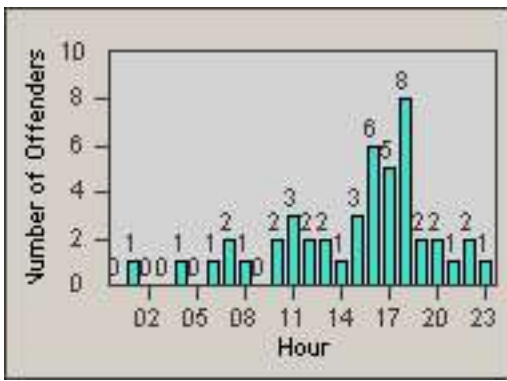

Redflex Redlight Offender Statistics

CONTRACT: Oxnard
 DATE FROM: 01-Jul-2014

LOCATION: OX-FIVE-01 Ventura Rd
 DATE TO: 31-Jul-2014

LANE 1

LANE 2

LANE 3

Redflex Redlight Offender Statistics

CONTRACT: Oxnard
 DATE FROM: 01-Jul-2014

LOCATION: OX-FIVE-01 Ventura Rd
 DATE TO: 31-Jul-2014

LANE 4

LANE TOTAL

Redflex Redlight Offender Statistics

CONTRACT: Oxnard LOCATION: OX-FIVE-03 Ventura Rd
 DATE FROM: 01-Jul-2014 DATE TO: 31-Jul-2014

LANE 1

LANE 2

LANE 3

Redflex Redlight Offender Statistics

CONTRACT: Oxnard LOCATION: OX-FIVE-03 Ventura Rd
 DATE FROM: 01-Jul-2014 DATE TO: 31-Jul-2014

LANE 4

LANE TOTAL

Redflex Redlight Offender Statistics

CONTRACT: Oxnard LOCATION: OX-FIVE-03 Ventura Rd
 DATE FROM: 01-Jul-2014 DATE TO: 31-Jul-2014