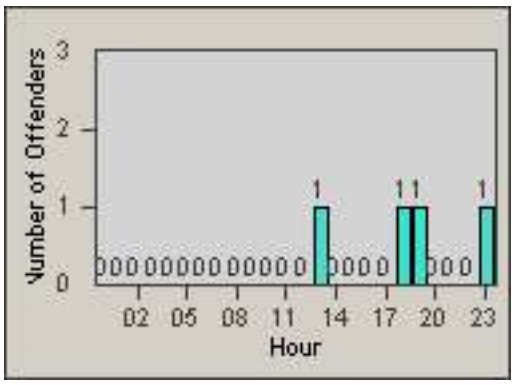

Redflex Redlight Offender Statistics

CONTRACT: Oxnard   LOCATION: OX-SACH-01 Saviers
DATE FROM: 01-Jul-2014   DATE TO: 31-Jul-2014

LANE 1

LANE 2