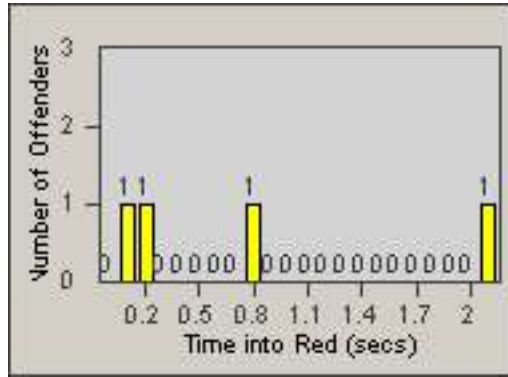

LANE 4

LANE TOTAL

Redflex Redlight Offender Statistics

CONTRACT: Oxnard
 DATE FROM: 01-Jul-2014

LOCATION: OX-RO1-01 Rose
 DATE TO: 31-Jul-2014

Redflex Redlight Offender Statistics

CONTRACT: Oxnard LOCATION: OX-ROGO-01 Rose
 DATE FROM: 01-Jul-2014 DATE TO: 31-Jul-2014

LANE 1

LANE 2

LANE 3

Redflex Redlight Offender Statistics

CONTRACT: Oxnard LOCATION: OX-ROGO-01 Rose
 DATE FROM: 01-Jul-2014 DATE TO: 31-Jul-2014

LANE 4

LANE TOTAL

Redflex Redlight Offender Statistics

CONTRACT: Oxnard LOCATION: OX-ROGO-01 Rose
 DATE FROM: 01-Jul-2014 DATE TO: 31-Jul-2014

Redflex Redlight Offender Statistics

CONTRACT: Oxnard LOCATION: OX-SACH-03 Saviers
 DATE FROM: 01-Jul-2014 DATE TO: 31-Jul-2014