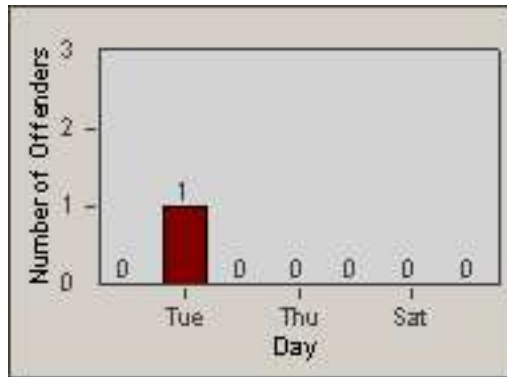

LANE 1

LANE 2

LANE 3

Redflex Redlight Offender Statistics

CONTRACT: Oxnard LOCATION: OX-ROGO-01 Rose
 DATE FROM: 01-Jul-2014 DATE TO: 31-Jul-2014

LANE 4

LANE TOTAL

Redflex Redlight Offender Statistics