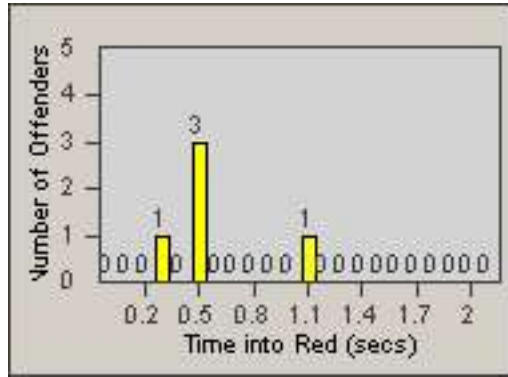

CONTRACT: Oxnard LOCATION: OX-SACH-01 Saviers
 DATE FROM: 01-Jul-2014 DATE TO: 31-Jul-2014

Redflex Redlight Offender Statistics

CONTRACT: Oxnard LOCATION: OX-VICH-01 Victoria
 DATE FROM: 01-Jul-2014 DATE TO: 31-Jul-2014

LANE 1

LANE 2

LANE 3

Redflex Redlight Offender Statistics

CONTRACT: Oxnard LOCATION: OX-VICH-01 Victoria
 DATE FROM: 01-Jul-2014 DATE TO: 31-Jul-2014

LANE 4

LANE TOTAL

Redflex Redlight Offender Statistics

CONTRACT: Oxnard LOCATION: OX-VICH-01 Victoria
 DATE FROM: 01-Jul-2014 DATE TO: 31-Jul-2014

Redflex Redlight Offender Statistics

CONTRACT: Oxnard LOCATION: OX-VIWO-01 Victoria Ave
 DATE FROM: 01-Jul-2014 DATE TO: 31-Jul-2014