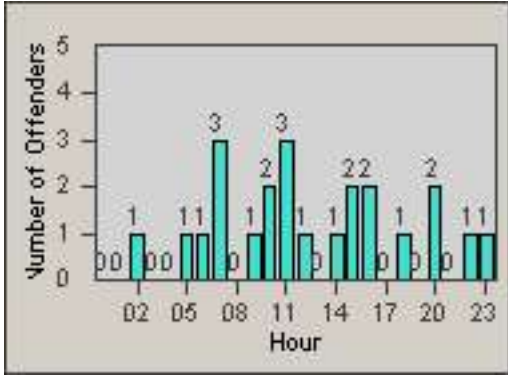

Redflex Redlight Offender Statistics

CONTRACT: Oxnard   LOCATION: OX-SACH-03 Saviers
DATE FROM: 01-Jul-2014   DATE TO: 31-Jul-2014

LANE 1

LANE 2

LANE 3