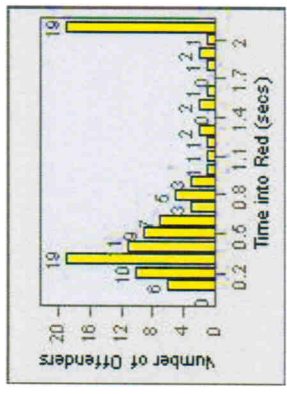

need by mail 2-23-11

Redflex Redlight Offender Statistics

CONTRACT: Poway LOCATION: POW-POPO-01 Poway Rd
DATE FROM: 01-Jul-2008 DATE TO: 31-Jul-2010

LANE 1

LANE 2

LANE 3

Redflex Redlight Offender Statistics