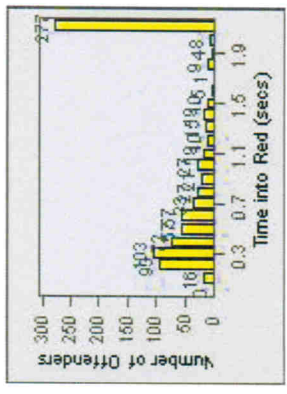

need by mail 2-23-11

Redflex Redlight Offender Statistics

CONTRACT: Poway LOCATION: POW-POPO-01 Poway Rd
DATE FROM: 01-Jul-2008 DATE TO: 31-Jul-2010

LANE 1

LANE 2

LANE 3

Redflex Redlight Offender Statistics

CONTRACT: Poway **LOCATION:** POW-POPO-01 Poway Rd
DATE FROM: 01-Jul-2008 **DATE TO:** 31-Jul-2010

LANE 4

LANE 5

Redflex Redlight Offender Statistics

CONTRACT: Poway **LOCATION:** POW-POPO-01 Poway Rd
DATE FROM: 01-Jul-2008 **DATE TO:** 31-Jul-2010