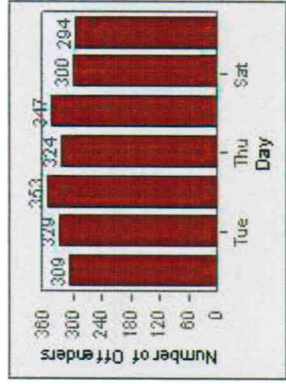

CONTRACT: Poway **LOCATION:** POW-POTE-01 Ted Williams Py
DATE FROM: 01-Jul-2008 **DATE TO:** 31-Jul-2010

LANE TOTAL

Redflex Redlight Offender Statistics

CONTRACT: Poway **LOCATION:** POW-SCCO-01 Scripps Poway Py
DATE FROM: 01-Jul-2008 **DATE TO:** 31-Jul-2010

LANE 1

LANE 2

LANE 3

Redflex Redlight Offender Statistics

CONTRACT: Poway **LOCATION:** POW-SCCO-01 Scripps Poway Py
DATE FROM: 01-Jul-2008 **DATE TO:** 31-Jul-2010

LANE 4

LANE 5

Redflex Redlight Offender Statistics

CONTRACT: Poway **LOCATION:** POW-SCCO-01 Scripps Poway Py
DATE FROM: 01-Jul-2008 **DATE TO:** 31-Jul-2010

LANE TOTAL

Redflex Redlight Offender Statistics

CONTRACT: Poway **LOCATION:** POW-TEPO-01 Ted Williams Py
DATE FROM: 01-Jul-2008 **DATE TO:** 31-Jul-2010