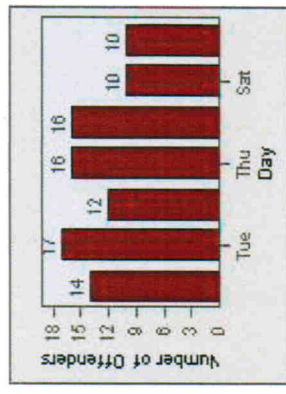

need by mail 2-23-11

Redflex Redlight Offender Statistics

CONTRACT: Poway LOCATION: POW-POPO-01 Poway Rd
DATE FROM: 01-Jul-2008 DATE TO: 31-Jul-2010

LANE 1

LANE 2

LANE 3

Redflex Redlight Offender Statistics

CONTRACT: Poway **LOCATION:** POW-POPO-01 Poway Rd
DATE FROM: 01-Jul-2008 **DATE TO:** 31-Jul-2010

LANE 4

LANE 5

Redflex Redlight Offender Statistics

CONTRACT: Poway **LOCATION:** POW-POPO-01 Poway Rd
DATE FROM: 01-Jul-2008 **DATE TO:** 31-Jul-2010