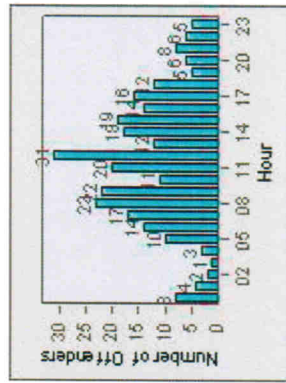

LANE TOTAL

Redflex Redlight Offender Statistics

CONTRACT: Poway **LOCATION:** POW-POPO-03 Poway Rd
DATE FROM: 01-Jul-2008 **DATE TO:** 31-Jul-2010

LANE 1

LANE 2

Redflex Redlight Offender Statistics

CONTRACT: Poway **LOCATION:** POW-POPO-03 Poway Rd
DATE FROM: 01-Jul-2008 **DATE TO:** 31-Jul-2010

LANE 4

LANE 5

Redflex Redlight Offender Statistics

CONTRACT: Poway **LOCATION:** POW-POPO-03 Poway Rd
DATE FROM: 01-Jul-2008 **DATE TO:** 31-Jul-2010

LANE TOTAL

Redflex Redlight Offender Statistics

CONTRACT: Poway **LOCATION:** POW-POTE-01 Ted Williams Py
DATE FROM: 01-Jul-2008 **DATE TO:** 31-Jul-2010