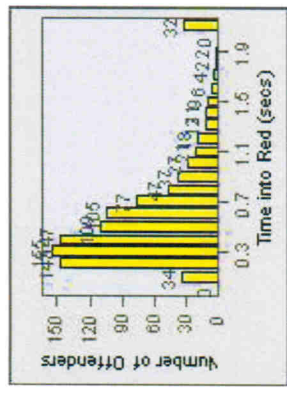

LANE TOTAL

Redflex Redlight Offender Statistics

CONTRACT: Poway **LOCATION:** POW-POPO-03 Poway Rd
DATE FROM: 01-Jul-2008 **DATE TO:** 31-Jul-2010

LANE 1

LANE 2

Redflex Redlight Offender Statistics

CONTRACT: Poway **LOCATION:** POW-POPO-03 Poway Rd
DATE FROM: 01-Jul-2008 **DATE TO:** 31-Jul-2010

LANE 4

LANE 5

Redflex Redlight Offender Statistics

CONTRACT: Poway **LOCATION:** POW-POPO-03 Poway Rd
DATE FROM: 01-Jul-2008 **DATE TO:** 31-Jul-2010

LANE TOTAL

Redflex Redlight Offender Statistics

CONTRACT: Poway **LOCATION:** POW-POTE-01 Ted Williams Py
DATE FROM: 01-Jul-2008 **DATE TO:** 31-Jul-2010