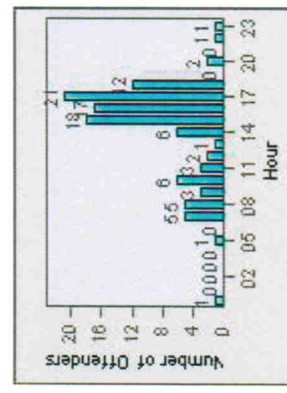

CONTRACT: Poway **LOCATION:** POW-SCCO-01 Scripps Poway Py
DATE FROM: 01-Jul-2008 **DATE TO:** 31-Jul-2010

LANE TOTAL

Redflex Redlight Offender Statistics

CONTRACT: Poway **LOCATION:** POW-TEPO-01 Ted Williams Py
DATE FROM: 01-Jul-2008 **DATE TO:** 31-Jul-2010

LANE 1

LANE 2

LANE 3

Redflex Redlight Offender Statistics

CONTRACT: Poway **LOCATION:** POW-TEPO-01 Ted Williams Py
DATE FROM: 01-Jul-2008 **DATE TO:** 31-Jul-2010

LANE 4

LANE 5

Redflex Redlight Offender Statistics