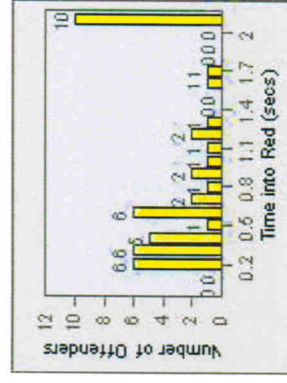

CONTRACT: Poway **LOCATION:** POW-SCCO-01 Scripps Poway Py
DATE FROM: 01-Jul-2008 **DATE TO:** 31-Jul-2010

LANE TOTAL

Redflex Redlight Offender Statistics

CONTRACT: Poway **LOCATION:** POW-TEPO-01 Ted Williams Py
DATE FROM: 01-Jul-2008 **DATE TO:** 31-Jul-2010

LANE 1

LANE 2

LANE 3

Redflex Redlight Offender Statistics

CONTRACT: Poway **LOCATION:** POW-TEPO-01 Ted Williams Py
DATE FROM: 01-Jul-2008 **DATE TO:** 31-Jul-2010

LANE 4

LANE 5

Redflex Redlight Offender Statistics