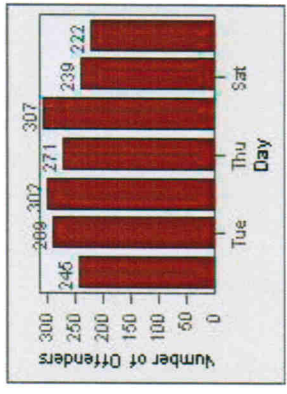

LANE 4

LANE 5

Redflex Redlight Offender Statistics

CONTRACT: Poway **LOCATION:** POW-POPO-03 Poway Rd
DATE FROM: 01-Jul-2008 **DATE TO:** 31-Jul-2010

LANE TOTAL

Redflex Redlight Offender Statistics

CONTRACT: Poway **LOCATION:** POW-POTE-01 Ted Williams Py
DATE FROM: 01-Jul-2008 **DATE TO:** 31-Jul-2010

LANE 1

LANE 2

LANE 3

Redflex Redlight Offender Statistics

CONTRACT: Poway **LOCATION:** POW-POTE-01 Ted Williams Py
DATE FROM: 01-Jul-2008 **DATE TO:** 31-Jul-2010

LANE 4

LANE 5

Redflex Redlight Offender Statistics

CONTRACT: Poway **LOCATION:** POW-POTE-01 Ted Williams Py
DATE FROM: 01-Jul-2008 **DATE TO:** 31-Jul-2010

LANE TOTAL

Redflex Redlight Offender Statistics

CONTRACT: Poway **LOCATION:** POW-SCCO-01 Scripps Poway Py
DATE FROM: 01-Jul-2008 **DATE TO:** 31-Jul-2010