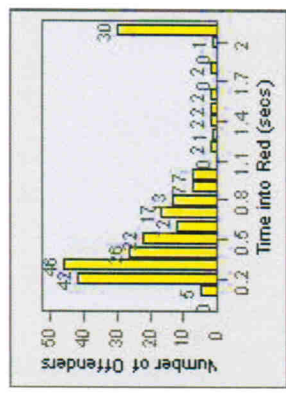

LANE 1

LANE 2

LANE 3

Redflex Redlight Offender Statistics

CONTRACT: Poway **LOCATION:** POW-SCCO-01 Scripps Poway Py
DATE FROM: 01-Jul-2008 **DATE TO:** 31-Jul-2010

LANE 4

LANE 5

Redflex Redlight Offender Statistics

CONTRACT: Poway **LOCATION:** POW-SCCO-01 Scripps Poway Py
DATE FROM: 01-Jul-2008 **DATE TO:** 31-Jul-2010

LANE TOTAL

Redflex Redlight Offender Statistics

CONTRACT: Poway **LOCATION:** POW-TEPO-01 Ted Williams Py
DATE FROM: 01-Jul-2008 **DATE TO:** 31-Jul-2010

LANE 1

LANE 2

LANE 3

Redflex Redlight Offender Statistics

CONTRACT: Poway **LOCATION:** POW-TEPO-01 Ted Williams Py
DATE FROM: 01-Jul-2008 **DATE TO:** 31-Jul-2010

LANE 4

LANE 5

Redflex Redlight Offender Statistics