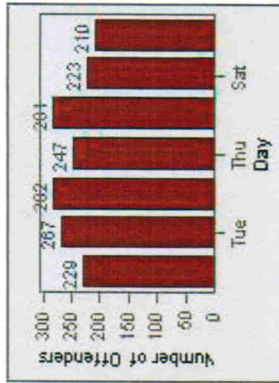

LANE 4

LANE 5

Redflex Redlight Offender Statistics

CONTRACT: Poway **LOCATION:** POW-POPO-03 Poway Rd
DATE FROM: 01-Jul-2008 **DATE TO:** 31-Jul-2010

LANE TOTAL

Redflex Redlight Offender Statistics

CONTRACT: Poway **LOCATION:** POW-POTE-01 Ted Williams Py
DATE FROM: 01-Jul-2008 **DATE TO:** 31-Jul-2010

LANE 1

LANE 2

LANE 3

Redflex Redlight Offender Statistics

CONTRACT: Poway **LOCATION:** POW-POTE-01 Ted Williams Py
DATE FROM: 01-Jul-2008 **DATE TO:** 31-Jul-2010

LANE 4

LANE 5

Redflex Redlight Offender Statistics

CONTRACT: Poway **LOCATION:** POW-POTE-01 Ted Williams Py
DATE FROM: 01-Jul-2008 **DATE TO:** 31-Jul-2010

LANE TOTAL

Redflex Redlight Offender Statistics

CONTRACT: Poway **LOCATION:** POW-SCCO-01 Scripps Poway Py
DATE FROM: 01-Jul-2008 **DATE TO:** 31-Jul-2010