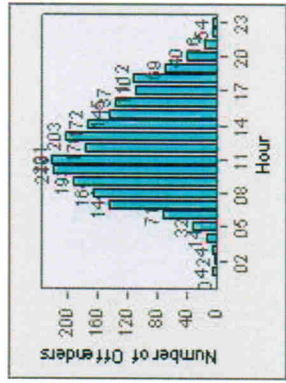

CONTRACT: Poway **LOCATION:** POW-POTE-01 Ted Williams Py
DATE FROM: 01-Jul-2008 **DATE TO:** 31-Jul-2010

LANE TOTAL

Redflex Redlight Offender Statistics

CONTRACT: Poway **LOCATION:** POW-SCCO-01 Scripps Poway Py
DATE FROM: 01-Jul-2008 **DATE TO:** 31-Jul-2010

LANE 1

LANE 2

LANE 3

Redflex Redlight Offender Statistics

CONTRACT: Poway **LOCATION:** POW-SCCO-01 Scripps Poway Py
DATE FROM: 01-Jul-2008 **DATE TO:** 31-Jul-2010

LANE 4

LANE 5

Redflex Redlight Offender Statistics

CONTRACT: Poway **LOCATION:** POW-SCCO-01 Scripps Poway Py
DATE FROM: 01-Jul-2008 **DATE TO:** 31-Jul-2010

LANE TOTAL

Redflex Redlight Offender Statistics

CONTRACT: Poway **LOCATION:** POW-TEPO-01 Ted Williams Py
DATE FROM: 01-Jul-2008 **DATE TO:** 31-Jul-2010