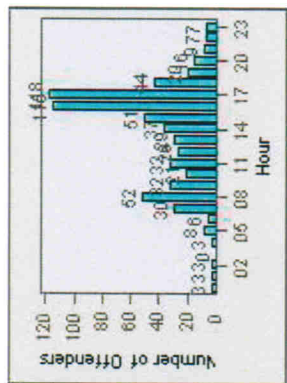

CONTRACT: Poway **LOCATION:** POW-POTE-01 Ted Williams Py
DATE FROM: 01-Jul-2008 **DATE TO:** 31-Jul-2010

LANE TOTAL

Redflex Redlight Offender Statistics

CONTRACT: Poway **LOCATION:** POW-SCCO-01 Scripps Poway Py
DATE FROM: 01-Jul-2008 **DATE TO:** 31-Jul-2010

LANE 1

LANE 2

LANE 3

Redflex Redlight Offender Statistics

CONTRACT: Poway **LOCATION:** POW-SCCO-01 Scripps Poway Py
DATE FROM: 01-Jul-2008 **DATE TO:** 31-Jul-2010

LANE 4

LANE 5

Redflex Redlight Offender Statistics