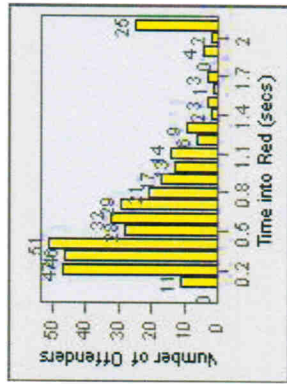

Redflex Redlight Offender Statistics

CONTRACT: Poway   **LOCATION:** POW-SCCO-01 Scripps Poway Py
DATE FROM: 01-Jul-2008   **DATE TO:** 31-Jul-2010

LANE 1

LANE 2