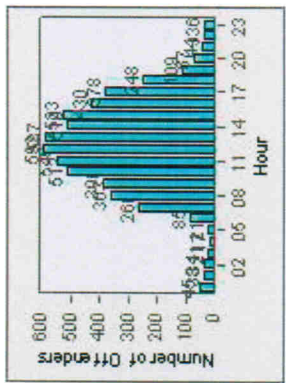

Redflex Redlight Offender Statistics

CONTRACT: Poway   **LOCATION:** POW-TEPO-01 Ted Williams Py
DATE FROM: 01-Jul-2008   **DATE TO:** 31-Jul-2010