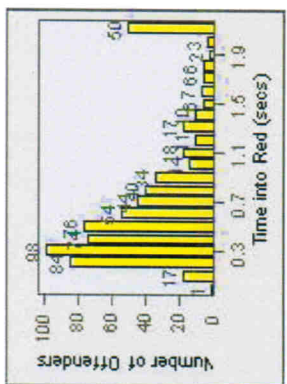

Redflex Redlight Offender Statistics

CONTRACT: Poway   **LOCATION:** POW-SCCO-01 Scripps Poway Py
DATE FROM: 01-Jul-2008   **DATE TO:** 31-Jul-2010

LANE 1

LANE 2

LANE 3