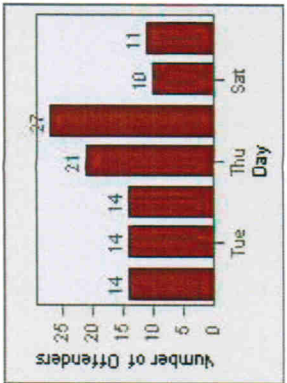

CONTRACT: Poway **LOCATION:** POW-POTE-01 Ted Williams Py
DATE FROM: 01-Jul-2008 **DATE TO:** 31-Jul-2010

LANE TOTAL

Redflex Redlight Offender Statistics

CONTRACT: Poway **LOCATION:** POW-SCCO-01 Scripps Poway Py
DATE FROM: 01-Jul-2008 **DATE TO:** 31-Jul-2010

LANE 1

LANE 2

LANE 3

Redflex Redlight Offender Statistics

CONTRACT: Poway **LOCATION:** POW-SCCO-01 Scripps Poway Py
DATE FROM: 01-Jul-2008 **DATE TO:** 31-Jul-2010

LANE 4

LANE 5

Redflex Redlight Offender Statistics

CONTRACT: Poway **LOCATION:** POW-SCCO-01 Scripps Poway Py
DATE FROM: 01-Jul-2008 **DATE TO:** 31-Jul-2010

LANE TOTAL

Redflex Redlight Offender Statistics

CONTRACT: Poway **LOCATION:** POW-TEPO-01 Ted Williams Py
DATE FROM: 01-Jul-2008 **DATE TO:** 31-Jul-2010