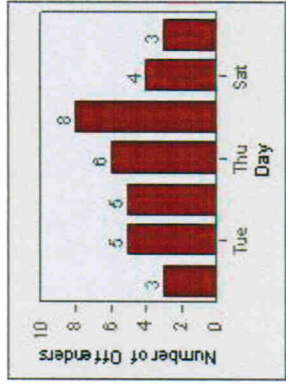

LANE 4

LANE 5

Redflex Redlight Offender Statistics

CONTRACT: Poway **LOCATION:** POW-POPO-03 Poway Rd
DATE FROM: 01-Jul-2008 **DATE TO:** 31-Jul-2010

LANE TOTAL

Redflex Redlight Offender Statistics

CONTRACT: Poway **LOCATION:** POW-POTE-01 Ted Williams Py
DATE FROM: 01-Jul-2008 **DATE TO:** 31-Jul-2010

LANE 1

LANE 2

LANE 3

Redflex Redlight Offender Statistics

CONTRACT: Poway **LOCATION:** POW-POTE-01 Ted Williams Py
DATE FROM: 01-Jul-2008 **DATE TO:** 31-Jul-2010

LANE 4

LANE 5

Redflex Redlight Offender Statistics

CONTRACT: Poway **LOCATION:** POW-POTE-01 Ted Williams Py
DATE FROM: 01-Jul-2008 **DATE TO:** 31-Jul-2010

LANE TOTAL

Redflex Redlight Offender Statistics

CONTRACT: Poway **LOCATION:** POW-SCCO-01 Scripps Poway Py
DATE FROM: 01-Jul-2008 **DATE TO:** 31-Jul-2010