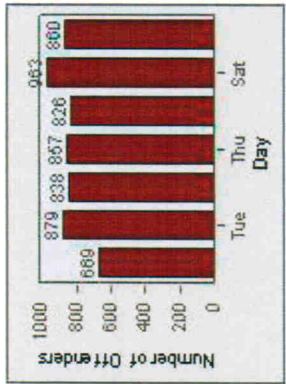

CONTRACT: Poway **LOCATION:** POW-SCCO-01 Scripps Poway Py
DATE FROM: 01-Jul-2008 **DATE TO:** 31-Jul-2010

LANE TOTAL

Redflex Redlight Offender Statistics

CONTRACT: Poway **LOCATION:** POW-TEPO-01 Ted Williams Py
DATE FROM: 01-Jul-2008 **DATE TO:** 31-Jul-2010

LANE 1

LANE 2

LANE 3

Redflex Redlight Offender Statistics

CONTRACT: Poway **LOCATION:** POW-TEPO-01 Ted Williams Py
DATE FROM: 01-Jul-2008 **DATE TO:** 31-Jul-2010

LANE 4

LANE 5

Redflex Redlight Offender Statistics

CONTRACT: Poway **LOCATION:** POW-TEPO-01 Ted Williams Py
DATE FROM: 01-Jul-2008 **DATE TO:** 31-Jul-2010

LANE TOTAL