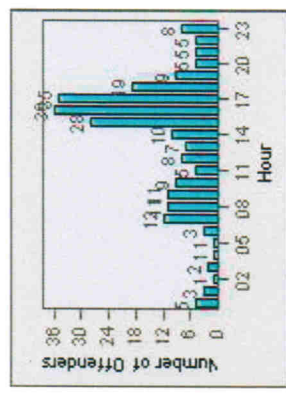

LANE 1

LANE 2

LANE 3

Redflex Redlight Offender Statistics

CONTRACT: Poway **LOCATION:** POW-SCCO-01 Scripps Poway Py
DATE FROM: 01-Jul-2008 **DATE TO:** 31-Jul-2010

LANE 4

LANE 5

Redflex Redlight Offender Statistics

CONTRACT: Poway **LOCATION:** POW-SCCO-01 Scripps Poway Py
DATE FROM: 01-Jul-2008 **DATE TO:** 31-Jul-2010

LANE TOTAL

Redflex Redlight Offender Statistics

CONTRACT: Poway **LOCATION:** POW-TEPO-01 Ted Williams Py
DATE FROM: 01-Jul-2008 **DATE TO:** 31-Jul-2010

LANE 1

LANE 2

LANE 3

Redflex Redlight Offender Statistics

CONTRACT: Poway **LOCATION:** POW-TEPO-01 Ted Williams Py
DATE FROM: 01-Jul-2008 **DATE TO:** 31-Jul-2010

LANE 4

LANE 5

Redflex Redlight Offender Statistics