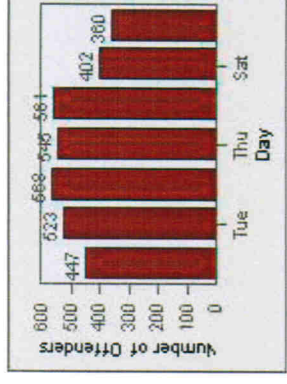

LANE 1

LANE 2

LANE 3

Redflex Redlight Offender Statistics

CONTRACT: Poway **LOCATION:** POW-SCCO-01 Scripps Poway Py
DATE FROM: 01-Jul-2008 **DATE TO:** 31-Jul-2010

LANE 4

LANE 5

Redflex Redlight Offender Statistics

CONTRACT: Poway **LOCATION:** POW-SCCO-01 Scripps Poway Py
DATE FROM: 01-Jul-2008 **DATE TO:** 31-Jul-2010

LANE TOTAL

Redflex Redlight Offender Statistics

CONTRACT: Poway **LOCATION:** POW-TEPO-01 Ted Williams Py
DATE FROM: 01-Jul-2008 **DATE TO:** 31-Jul-2010