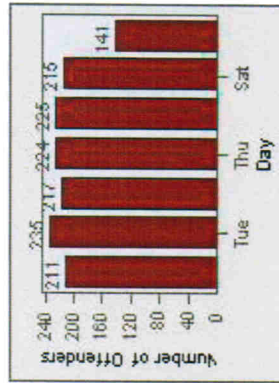

CONTRACT: Poway **LOCATION:** POW-POPO-01 Poway Rd
DATE FROM: 01-Jul-2008 **DATE TO:** 31-Jul-2010

LANE 4

LANE 5

Redflex Redlight Offender Statistics

CONTRACT: Poway **LOCATION:** POW-POPO-01 Poway Rd
DATE FROM: 01-Jul-2008 **DATE TO:** 31-Jul-2010

LANE TOTAL

Redflex Redlight Offender Statistics

CONTRACT: Poway **LOCATION:** POW-POPO-03 Poway Rd
DATE FROM: 01-Jul-2008 **DATE TO:** 31-Jul-2010

LANE 1

LANE 2

Redflex Redlight Offender Statistics

CONTRACT: Poway **LOCATION:** POW-POPO-03 Poway Rd
DATE FROM: 01-Jul-2008 **DATE TO:** 31-Jul-2010