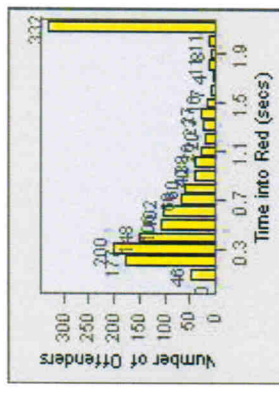

CONTRACT: Poway **LOCATION:** POW-POPO-01 Poway Rd
DATE FROM: 01-Jul-2008 **DATE TO:** 31-Jul-2010

LANE 4

LANE 5

Redflex Redlight Offender Statistics

CONTRACT: Poway **LOCATION:** POW-POPO-01 Poway Rd
DATE FROM: 01-Jul-2008 **DATE TO:** 31-Jul-2010

LANE TOTAL

Redflex Redlight Offender Statistics

CONTRACT: Poway **LOCATION:** POW-POPO-03 Poway Rd
DATE FROM: 01-Jul-2008 **DATE TO:** 31-Jul-2010

LANE 1

LANE 2

Redflex Redlight Offender Statistics

CONTRACT: Poway **LOCATION:** POW-POPO-03 Poway Rd
DATE FROM: 01-Jul-2008 **DATE TO:** 31-Jul-2010