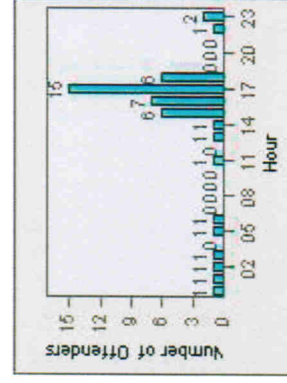

CONTRACT: Poway **LOCATION:** POW-SCCO-01 Scripps Poway Py
DATE FROM: 01-Jul-2008 **DATE TO:** 31-Jul-2010

LANE TOTAL

Redflex Redlight Offender Statistics

CONTRACT: Poway **LOCATION:** POW-TEPO-01 Ted Williams Py
DATE FROM: 01-Jul-2008 **DATE TO:** 31-Jul-2010

LANE 1

LANE 2

LANE 3

Redflex Redlight Offender Statistics

CONTRACT: Poway **LOCATION:** POW-TEPO-01 Ted Williams Py
DATE FROM: 01-Jul-2008 **DATE TO:** 31-Jul-2010

LANE 4

LANE 5

Redflex Redlight Offender Statistics

CONTRACT: Poway **LOCATION:** POW-TEPO-01 Ted Williams Py
DATE FROM: 01-Jul-2008 **DATE TO:** 31-Jul-2010

LANE TOTAL