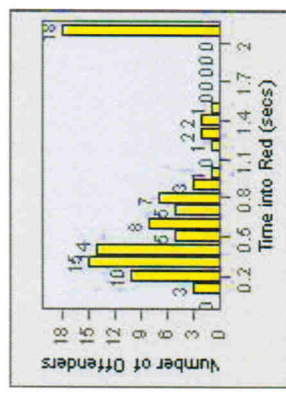

need by mail 2-23-11

Redflex Redlight Offender Statistics

CONTRACT: Poway LOCATION: POW-POPO-01 Poway Rd
DATE FROM: 01-Jul-2008 DATE TO: 31-Jul-2010

LANE 1

LANE 2

LANE 3

Redflex Redlight Offender Statistics

CONTRACT: Poway **LOCATION:** POW-POPO-01 Poway Rd
DATE FROM: 01-Jul-2008 **DATE TO:** 31-Jul-2010

LANE 4

LANE 5

Redflex Redlight Offender Statistics

CONTRACT: Poway **LOCATION:** POW-POPO-01 Poway Rd
DATE FROM: 01-Jul-2008 **DATE TO:** 31-Jul-2010