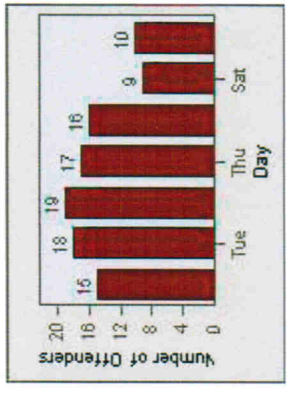

need by mail 2-23-11

Redflex Redlight Offender Statistics

CONTRACT: Poway LOCATION: POW-POPO-01 Poway Rd
DATE FROM: 01-Jul-2008 DATE TO: 31-Jul-2010

LANE 1

LANE 2

LANE 3

Redflex Redlight Offender Statistics

CONTRACT: Poway **LOCATION:** POW-POPO-01 Poway Rd
DATE FROM: 01-Jul-2008 **DATE TO:** 31-Jul-2010

LANE 4

LANE 5

Redflex Redlight Offender Statistics

CONTRACT: Poway **LOCATION:** POW-POPO-01 Poway Rd
DATE FROM: 01-Jul-2008 **DATE TO:** 31-Jul-2010