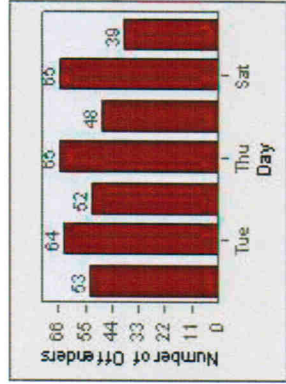

need by mail 2-23-11

Redflex Redlight Offender Statistics

CONTRACT: Poway LOCATION: POW-POPO-01 Poway Rd
DATE FROM: 01-Jul-2008 DATE TO: 31-Jul-2010

LANE 1

LANE 2

LANE 3

Redflex Redlight Offender Statistics

CONTRACT: Poway **LOCATION:** POW-POPO-01 Poway Rd
DATE FROM: 01-Jul-2008 **DATE TO:** 31-Jul-2010

LANE 4

LANE 5

Redflex Redlight Offender Statistics

CONTRACT: Poway **LOCATION:** POW-POPO-01 Poway Rd
DATE FROM: 01-Jul-2008 **DATE TO:** 31-Jul-2010