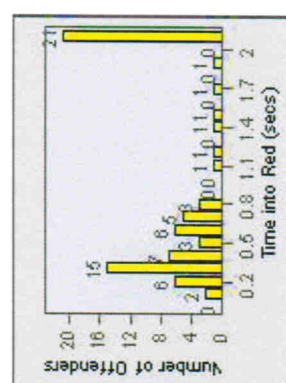

LANE TOTAL

Redflex Redlight Offender Statistics

CONTRACT: Poway **LOCATION:** POW-POPO-03 Poway Rd
DATE FROM: 01-Jul-2008 **DATE TO:** 31-Jul-2010

LANE 1

LANE 2

Redflex Redlight Offender Statistics

CONTRACT: Poway **LOCATION:** POW-POPO-03 Poway Rd
DATE FROM: 01-Jul-2008 **DATE TO:** 31-Jul-2010

LANE 4

LANE 5

Redflex Redlight Offender Statistics

CONTRACT: Poway **LOCATION:** POW-POPO-03 Poway Rd
DATE FROM: 01-Jul-2008 **DATE TO:** 31-Jul-2010

LANE TOTAL

Redflex Redlight Offender Statistics

CONTRACT: Poway **LOCATION:** POW-POTE-01 Ted Williams Py
DATE FROM: 01-Jul-2008 **DATE TO:** 31-Jul-2010

LANE 1

LANE 2

LANE 3

Redflex Redlight Offender Statistics

CONTRACT: Poway **LOCATION:** POW-POTE-01 Ted Williams Py
DATE FROM: 01-Jul-2008 **DATE TO:** 31-Jul-2010

LANE 4

LANE 5

Redflex Redlight Offender Statistics