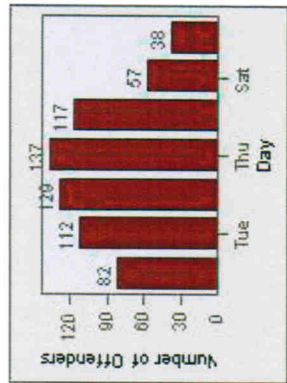

Redflex Redlight Offender Statistics

CONTRACT: Poway   **LOCATION:** POW-SCCO-01 Scripps Poway Py
DATE FROM: 01-Jul-2008   **DATE TO:** 31-Jul-2010

LANE 1

LANE 2

LANE 3