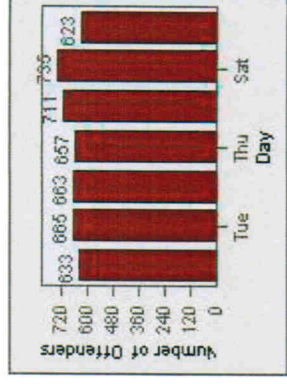

CONTRACT: Poway **LOCATION:** POW-POPO-01 Poway Rd
DATE FROM: 01-Jul-2008 **DATE TO:** 31-Jul-2010

LANE 4

LANE 5

Redflex Redlight Offender Statistics

CONTRACT: Poway **LOCATION:** POW-POPO-01 Poway Rd
DATE FROM: 01-Jul-2008 **DATE TO:** 31-Jul-2010

LANE TOTAL

Redflex Redlight Offender Statistics

CONTRACT: Poway **LOCATION:** POW-POPO-03 Poway Rd
DATE FROM: 01-Jul-2008 **DATE TO:** 31-Jul-2010

LANE 1

LANE 2

Redflex Redlight Offender Statistics

CONTRACT: Poway **LOCATION:** POW-POPO-03 Poway Rd
DATE FROM: 01-Jul-2008 **DATE TO:** 31-Jul-2010

LANE 4

LANE 5

Redflex Redlight Offender Statistics

CONTRACT: Poway **LOCATION:** POW-POPO-03 Poway Rd
DATE FROM: 01-Jul-2008 **DATE TO:** 31-Jul-2010

LANE TOTAL

Redflex Redlight Offender Statistics

CONTRACT: Poway **LOCATION:** POW-POTE-01 Ted Williams Py
DATE FROM: 01-Jul-2008 **DATE TO:** 31-Jul-2010