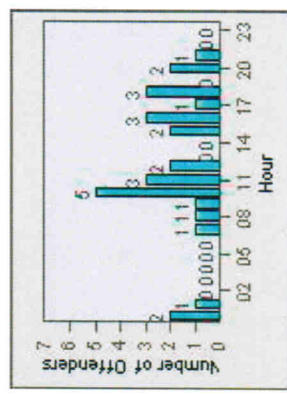

LANE TOTAL

Redflex Redlight Offender Statistics

CONTRACT: Poway **LOCATION:** POW-POPO-03 Poway Rd
DATE FROM: 01-Jul-2008 **DATE TO:** 31-Jul-2010

LANE 1

LANE 2

Redflex Redlight Offender Statistics

CONTRACT: Poway **LOCATION:** POW-POPO-03 Poway Rd
DATE FROM: 01-Jul-2008 **DATE TO:** 31-Jul-2010

LANE 4

LANE 5

Redflex Redlight Offender Statistics

CONTRACT: Poway **LOCATION:** POW-POPO-03 Poway Rd
DATE FROM: 01-Jul-2008 **DATE TO:** 31-Jul-2010

LANE TOTAL

Redflex Redlight Offender Statistics

CONTRACT: Poway **LOCATION:** POW-POTE-01 Ted Williams Py
DATE FROM: 01-Jul-2008 **DATE TO:** 31-Jul-2010

LANE 1

LANE 2

LANE 3

Redflex Redlight Offender Statistics

CONTRACT: Poway **LOCATION:** POW-POTE-01 Ted Williams Py
DATE FROM: 01-Jul-2008 **DATE TO:** 31-Jul-2010

LANE 4

LANE 5

Redflex Redlight Offender Statistics