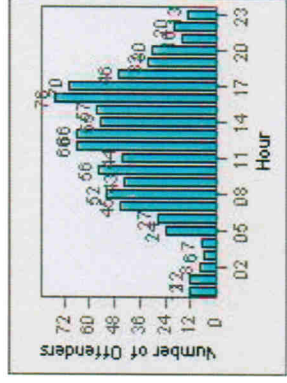

need by mail 2-23-11

Redflex Redlight Offender Statistics

CONTRACT: Poway LOCATION: POW-POPO-01 Poway Rd
DATE FROM: 01-Jul-2008 DATE TO: 31-Jul-2010

LANE 1

LANE 2

LANE 3

Redflex Redlight Offender Statistics

CONTRACT: Poway **LOCATION:** POW-POPO-01 Poway Rd
DATE FROM: 01-Jul-2008 **DATE TO:** 31-Jul-2010

LANE 4

LANE 5

Redflex Redlight Offender Statistics

CONTRACT: Poway **LOCATION:** POW-POPO-01 Poway Rd
DATE FROM: 01-Jul-2008 **DATE TO:** 31-Jul-2010