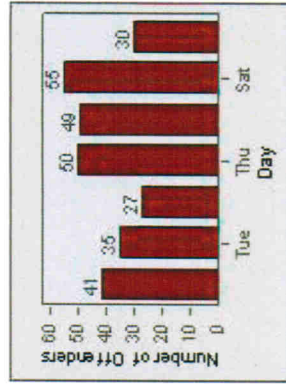

LANE TOTAL

Redflex Redlight Offender Statistics

CONTRACT: Poway **LOCATION:** POW-POPO-03 Poway Rd
DATE FROM: 01-Jul-2008 **DATE TO:** 31-Jul-2010

LANE 1

LANE 2

Redflex Redlight Offender Statistics

CONTRACT: Poway **LOCATION:** POW-POPO-03 Poway Rd
DATE FROM: 01-Jul-2008 **DATE TO:** 31-Jul-2010

LANE 4

LANE 5

Redflex Redlight Offender Statistics

CONTRACT: Poway **LOCATION:** POW-POPO-03 Poway Rd
DATE FROM: 01-Jul-2008 **DATE TO:** 31-Jul-2010

LANE TOTAL

Redflex Redlight Offender Statistics

CONTRACT: Poway **LOCATION:** POW-POTE-01 Ted Williams Py
DATE FROM: 01-Jul-2008 **DATE TO:** 31-Jul-2010