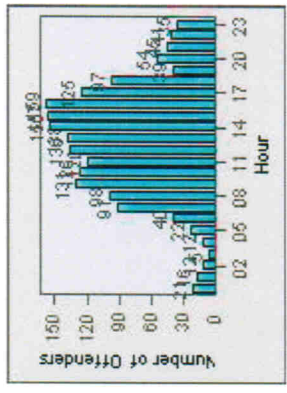

LANE 4

LANE 5

Redflex Redlight Offender Statistics

CONTRACT: Poway **LOCATION:** POW-POPO-03 Poway Rd
DATE FROM: 01-Jul-2008 **DATE TO:** 31-Jul-2010

LANE TOTAL

Redflex Redlight Offender Statistics

CONTRACT: Poway **LOCATION:** POW-POTE-01 Ted Williams Py
DATE FROM: 01-Jul-2008 **DATE TO:** 31-Jul-2010

LANE 1

LANE 2

LANE 3

Redflex Redlight Offender Statistics

CONTRACT: Poway **LOCATION:** POW-POTE-01 Ted Williams Py
DATE FROM: 01-Jul-2008 **DATE TO:** 31-Jul-2010

LANE 4

LANE 5

Redflex Redlight Offender Statistics

CONTRACT: Poway **LOCATION:** POW-POTE-01 Ted Williams Py
DATE FROM: 01-Jul-2008 **DATE TO:** 31-Jul-2010

LANE TOTAL

Redflex Redlight Offender Statistics

CONTRACT: Poway **LOCATION:** POW-SCCO-01 Scripps Poway Py
DATE FROM: 01-Jul-2008 **DATE TO:** 31-Jul-2010