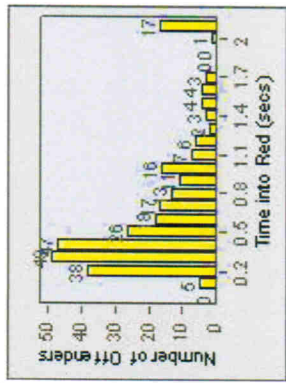

LANE TOTAL

Redflex Redlight Offender Statistics

CONTRACT: Poway **LOCATION:** POW-POPO-03 Poway Rd
DATE FROM: 01-Jul-2008 **DATE TO:** 31-Jul-2010

LANE 1

LANE 2

Redflex Redlight Offender Statistics

CONTRACT: Poway **LOCATION:** POW-POPO-03 Poway Rd
DATE FROM: 01-Jul-2008 **DATE TO:** 31-Jul-2010

LANE 4

LANE 5

Redflex Redlight Offender Statistics

CONTRACT: Poway **LOCATION:** POW-POPO-03 Poway Rd
DATE FROM: 01-Jul-2008 **DATE TO:** 31-Jul-2010

LANE TOTAL

Redflex Redlight Offender Statistics

CONTRACT: Poway **LOCATION:** POW-POTE-01 Ted Williams Py
DATE FROM: 01-Jul-2008 **DATE TO:** 31-Jul-2010