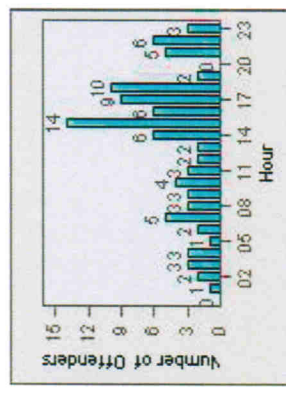

need by mail 2-23-11

Redflex Redlight Offender Statistics

CONTRACT: Poway LOCATION: POW-POPO-01 Poway Rd
DATE FROM: 01-Jul-2008 DATE TO: 31-Jul-2010

LANE 1

LANE 2

LANE 3

Redflex Redlight Offender Statistics

CONTRACT: Poway **LOCATION:** POW-POPO-01 Poway Rd
DATE FROM: 01-Jul-2008 **DATE TO:** 31-Jul-2010

LANE 4

LANE 5

Redflex Redlight Offender Statistics

CONTRACT: Poway **LOCATION:** POW-POPO-01 Poway Rd
DATE FROM: 01-Jul-2008 **DATE TO:** 31-Jul-2010