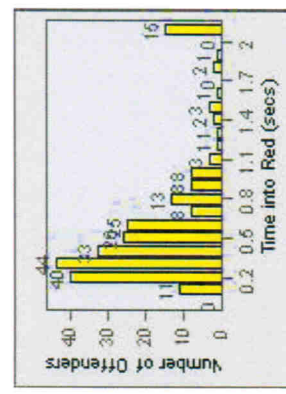

LANE TOTAL

Redflex Redlight Offender Statistics

CONTRACT: Poway **LOCATION:** POW-POPO-03 Poway Rd
DATE FROM: 01-Jul-2008 **DATE TO:** 31-Jul-2010

LANE 1

LANE 2

Redflex Redlight Offender Statistics

CONTRACT: Poway **LOCATION:** POW-POPO-03 Poway Rd
DATE FROM: 01-Jul-2008 **DATE TO:** 31-Jul-2010

LANE 4

LANE 5

Redflex Redlight Offender Statistics

CONTRACT: Poway **LOCATION:** POW-POPO-03 Poway Rd
DATE FROM: 01-Jul-2008 **DATE TO:** 31-Jul-2010

LANE TOTAL

Redflex Redlight Offender Statistics

CONTRACT: Poway **LOCATION:** POW-POTE-01 Ted Williams Py
DATE FROM: 01-Jul-2008 **DATE TO:** 31-Jul-2010