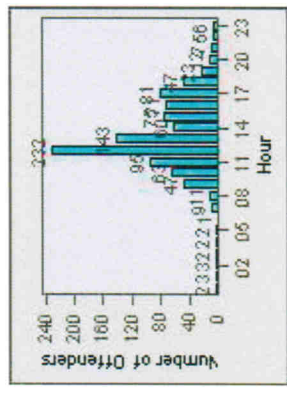

LANE TOTAL

Redflex Redlight Offender Statistics

CONTRACT: Poway **LOCATION:** POW-POPO-03 Poway Rd
DATE FROM: 01-Jul-2008 **DATE TO:** 31-Jul-2010

LANE 1

LANE 2

Redflex Redlight Offender Statistics

CONTRACT: Poway **LOCATION:** POW-POPO-03 Poway Rd
DATE FROM: 01-Jul-2008 **DATE TO:** 31-Jul-2010

LANE 4

LANE 5

Redflex Redlight Offender Statistics

CONTRACT: Poway **LOCATION:** POW-POPO-03 Poway Rd
DATE FROM: 01-Jul-2008 **DATE TO:** 31-Jul-2010

LANE TOTAL

Redflex Redlight Offender Statistics

CONTRACT: Poway **LOCATION:** POW-POTE-01 Ted Williams Py
DATE FROM: 01-Jul-2008 **DATE TO:** 31-Jul-2010