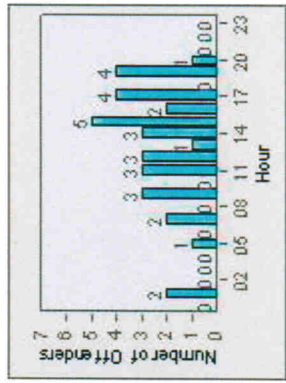

LANE 4

LANE 5

Redflex Redlight Offender Statistics

CONTRACT: Poway **LOCATION:** POW-POPO-03 Poway Rd
DATE FROM: 01-Jul-2008 **DATE TO:** 31-Jul-2010

LANE TOTAL

Redflex Redlight Offender Statistics

CONTRACT: Poway **LOCATION:** POW-POTE-01 Ted Williams Py
DATE FROM: 01-Jul-2008 **DATE TO:** 31-Jul-2010

LANE 1

LANE 2

LANE 3

Redflex Redlight Offender Statistics

CONTRACT: Poway **LOCATION:** POW-POTE-01 Ted Williams Py
DATE FROM: 01-Jul-2008 **DATE TO:** 31-Jul-2010

LANE 4

LANE 5

Redflex Redlight Offender Statistics

CONTRACT: Poway **LOCATION:** POW-POTE-01 Ted Williams Py
DATE FROM: 01-Jul-2008 **DATE TO:** 31-Jul-2010

LANE TOTAL

Redflex Redlight Offender Statistics

CONTRACT: Poway **LOCATION:** POW-SCCO-01 Scripps Poway Py
DATE FROM: 01-Jul-2008 **DATE TO:** 31-Jul-2010