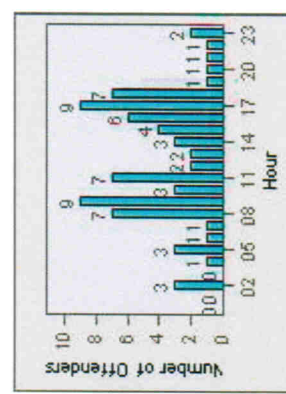

LANE TOTAL

Redflex Redlight Offender Statistics

CONTRACT: Poway **LOCATION:** POW-POPO-03 Poway Rd
DATE FROM: 01-Jul-2008 **DATE TO:** 31-Jul-2010

LANE 1

LANE 2

Redflex Redlight Offender Statistics

CONTRACT: Poway **LOCATION:** POW-POPO-03 Poway Rd
DATE FROM: 01-Jul-2008 **DATE TO:** 31-Jul-2010

LANE 4

LANE 5

Redflex Redlight Offender Statistics

CONTRACT: Poway **LOCATION:** POW-POPO-03 Poway Rd
DATE FROM: 01-Jul-2008 **DATE TO:** 31-Jul-2010

LANE TOTAL

Redflex Redlight Offender Statistics

CONTRACT: Poway **LOCATION:** POW-POTE-01 Ted Williams Py
DATE FROM: 01-Jul-2008 **DATE TO:** 31-Jul-2010

LANE 1

LANE 2

LANE 3

Redflex Redlight Offender Statistics

CONTRACT: Poway **LOCATION:** POW-POTE-01 Ted Williams Py
DATE FROM: 01-Jul-2008 **DATE TO:** 31-Jul-2010

LANE 4

LANE 5

Redflex Redlight Offender Statistics