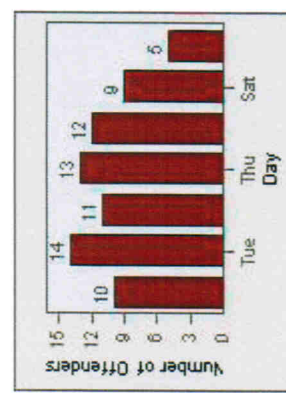

LANE TOTAL

Redflex Redlight Offender Statistics

CONTRACT: Poway **LOCATION:** POW-POPO-03 Poway Rd
DATE FROM: 01-Jul-2008 **DATE TO:** 31-Jul-2010

LANE 1

LANE 2

Redflex Redlight Offender Statistics

CONTRACT: Poway **LOCATION:** POW-POPO-03 Poway Rd
DATE FROM: 01-Jul-2008 **DATE TO:** 31-Jul-2010

LANE 4

LANE 5

Redflex Redlight Offender Statistics

CONTRACT: Poway **LOCATION:** POW-POPO-03 Poway Rd
DATE FROM: 01-Jul-2008 **DATE TO:** 31-Jul-2010

LANE TOTAL

Redflex Redlight Offender Statistics

CONTRACT: Poway **LOCATION:** POW-POTE-01 Ted Williams Py
DATE FROM: 01-Jul-2008 **DATE TO:** 31-Jul-2010

LANE 1

LANE 2

LANE 3

Redflex Redlight Offender Statistics

CONTRACT: Poway **LOCATION:** POW-POTE-01 Ted Williams Py
DATE FROM: 01-Jul-2008 **DATE TO:** 31-Jul-2010

LANE 4

LANE 5

Redflex Redlight Offender Statistics