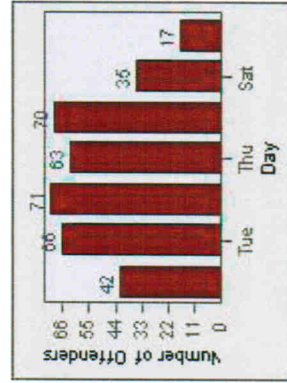

Redflex Redlight Offender Statistics

CONTRACT: Poway   **LOCATION:** POW-SCCO-01 Scripps Poway Py
DATE FROM: 01-Jul-2008   **DATE TO:** 31-Jul-2010

LANE 1

LANE 2