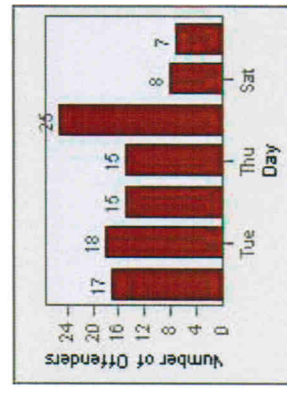

CONTRACT: Poway **LOCATION:** POW-SCCO-01 Scripps Poway Py
DATE FROM: 01-Jul-2008 **DATE TO:** 31-Jul-2010

LANE TOTAL

Redflex Redlight Offender Statistics

CONTRACT: Poway **LOCATION:** POW-TEPO-01 Ted Williams Py
DATE FROM: 01-Jul-2008 **DATE TO:** 31-Jul-2010

LANE 1

LANE 2

LANE 3

Redflex Redlight Offender Statistics

CONTRACT: Poway **LOCATION:** POW-TEPO-01 Ted Williams Py
DATE FROM: 01-Jul-2008 **DATE TO:** 31-Jul-2010

LANE 4

LANE 5

Redflex Redlight Offender Statistics