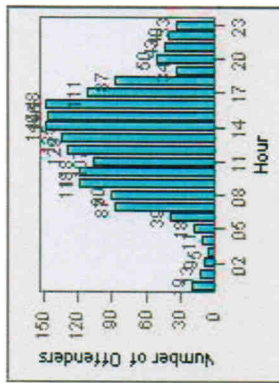

LANE 4

LANE 5

Redflex Redlight Offender Statistics

CONTRACT: Poway **LOCATION:** POW-POPO-03 Poway Rd
DATE FROM: 01-Jul-2008 **DATE TO:** 31-Jul-2010

LANE TOTAL

Redflex Redlight Offender Statistics

CONTRACT: Poway **LOCATION:** POW-POTE-01 Ted Williams Py
DATE FROM: 01-Jul-2008 **DATE TO:** 31-Jul-2010

LANE 1

LANE 2

LANE 3

Redflex Redlight Offender Statistics

CONTRACT: Poway **LOCATION:** POW-POTE-01 Ted Williams Py
DATE FROM: 01-Jul-2008 **DATE TO:** 31-Jul-2010

LANE 4

LANE 5

Redflex Redlight Offender Statistics

CONTRACT: Poway **LOCATION:** POW-POTE-01 Ted Williams Py
DATE FROM: 01-Jul-2008 **DATE TO:** 31-Jul-2010

LANE TOTAL

Redflex Redlight Offender Statistics

CONTRACT: Poway **LOCATION:** POW-SCCO-01 Scripps Poway Py
DATE FROM: 01-Jul-2008 **DATE TO:** 31-Jul-2010