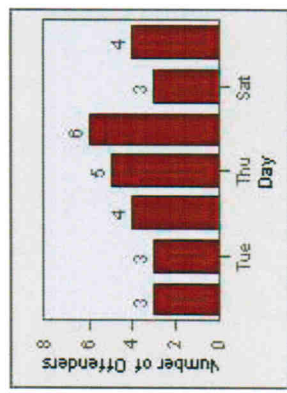

LANE TOTAL

Redflex Redlight Offender Statistics

CONTRACT: Poway **LOCATION:** POW-POPO-03 Poway Rd
DATE FROM: 01-Jul-2008 **DATE TO:** 31-Jul-2010

LANE 1

LANE 2

Redflex Redlight Offender Statistics

CONTRACT: Poway **LOCATION:** POW-POPO-03 Poway Rd
DATE FROM: 01-Jul-2008 **DATE TO:** 31-Jul-2010

LANE 4

LANE 5

Redflex Redlight Offender Statistics

CONTRACT: Poway **LOCATION:** POW-POPO-03 Poway Rd
DATE FROM: 01-Jul-2008 **DATE TO:** 31-Jul-2010

LANE TOTAL

Redflex Redlight Offender Statistics

CONTRACT: Poway **LOCATION:** POW-POTE-01 Ted Williams Py
DATE FROM: 01-Jul-2008 **DATE TO:** 31-Jul-2010

LANE 1

LANE 2

LANE 3

Redflex Redlight Offender Statistics

CONTRACT: Poway **LOCATION:** POW-POTE-01 Ted Williams Py
DATE FROM: 01-Jul-2008 **DATE TO:** 31-Jul-2010

LANE 4

LANE 5

Redflex Redlight Offender Statistics