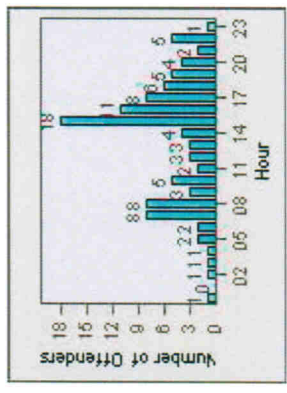

need by mail 2-23-11

Redflex Redlight Offender Statistics

CONTRACT: Poway LOCATION: POW-POPO-01 Poway Rd
DATE FROM: 01-Jul-2008 DATE TO: 31-Jul-2010

LANE 1

LANE 2

LANE 3

Redflex Redlight Offender Statistics

CONTRACT: Poway **LOCATION:** POW-POPO-01 Poway Rd
DATE FROM: 01-Jul-2008 **DATE TO:** 31-Jul-2010

LANE 4

LANE 5

Redflex Redlight Offender Statistics

CONTRACT: Poway **LOCATION:** POW-POPO-01 Poway Rd
DATE FROM: 01-Jul-2008 **DATE TO:** 31-Jul-2010