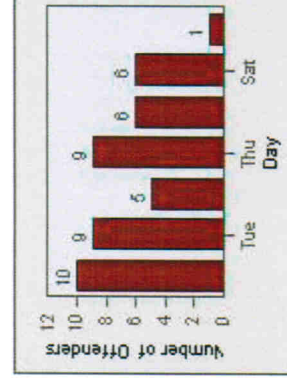

CONTRACT: Poway **LOCATION:** POW-SCCO-01 Scripps Poway Py
DATE FROM: 01-Jul-2008 **DATE TO:** 31-Jul-2010

LANE TOTAL

Redflex Redlight Offender Statistics

CONTRACT: Poway **LOCATION:** POW-TEPO-01 Ted Williams Py
DATE FROM: 01-Jul-2008 **DATE TO:** 31-Jul-2010

LANE 1

LANE 2

LANE 3

Redflex Redlight Offender Statistics

CONTRACT: Poway **LOCATION:** POW-TEPO-01 Ted Williams Py
DATE FROM: 01-Jul-2008 **DATE TO:** 31-Jul-2010

LANE 4

LANE 5

Redflex Redlight Offender Statistics

CONTRACT: Poway **LOCATION:** POW-TEPO-01 Ted Williams Py
DATE FROM: 01-Jul-2008 **DATE TO:** 31-Jul-2010

LANE TOTAL