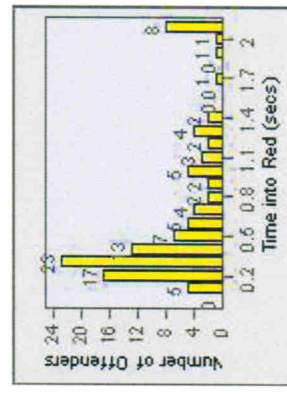

CONTRACT: Poway **LOCATION:** POW-SCCO-01 Scripps Poway Py
DATE FROM: 01-Jul-2008 **DATE TO:** 31-Jul-2010

LANE TOTAL

Redflex Redlight Offender Statistics

CONTRACT: Poway **LOCATION:** POW-TEPO-01 Ted Williams Py
DATE FROM: 01-Jul-2008 **DATE TO:** 31-Jul-2010

LANE 1

LANE 2

LANE 3

Redflex Redlight Offender Statistics

CONTRACT: Poway **LOCATION:** POW-TEPO-01 Ted Williams Py
DATE FROM: 01-Jul-2008 **DATE TO:** 31-Jul-2010

LANE 4

LANE 5

Redflex Redlight Offender Statistics