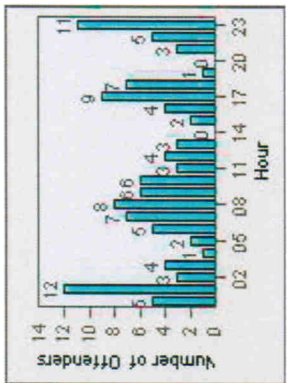

LANE 1

LANE 2

LANE 3

Redflex Redlight Offender Statistics

CONTRACT: Poway **LOCATION:** POW-SCCO-01 Scripps Poway Py
DATE FROM: 01-Jul-2008 **DATE TO:** 31-Jul-2010

LANE 4

LANE 5

Redflex Redlight Offender Statistics

CONTRACT: Poway **LOCATION:** POW-SCCO-01 Scripps Poway Py
DATE FROM: 01-Jul-2008 **DATE TO:** 31-Jul-2010

LANE TOTAL

Redflex Redlight Offender Statistics

CONTRACT: Poway **LOCATION:** POW-TEPO-01 Ted Williams Py
DATE FROM: 01-Jul-2008 **DATE TO:** 31-Jul-2010