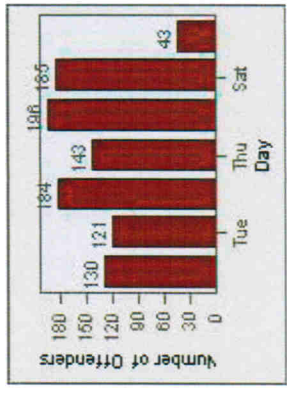

CONTRACT: Poway **LOCATION:** POW-POPO-01 Poway Rd
DATE FROM: 01-Jul-2008 **DATE TO:** 31-Jul-2010

LANE 4

LANE 5

Redflex Redlight Offender Statistics

CONTRACT: Poway **LOCATION:** POW-POPO-01 Poway Rd
DATE FROM: 01-Jul-2008 **DATE TO:** 31-Jul-2010

LANE TOTAL

Redflex Redlight Offender Statistics

CONTRACT: Poway **LOCATION:** POW-POPO-03 Poway Rd
DATE FROM: 01-Jul-2008 **DATE TO:** 31-Jul-2010

LANE 1

LANE 2

Redflex Redlight Offender Statistics

CONTRACT: Poway **LOCATION:** POW-POPO-03 Poway Rd
DATE FROM: 01-Jul-2008 **DATE TO:** 31-Jul-2010

LANE 4

LANE 5

Redflex Redlight Offender Statistics

CONTRACT: Poway **LOCATION:** POW-POPO-03 Poway Rd
DATE FROM: 01-Jul-2008 **DATE TO:** 31-Jul-2010

LANE TOTAL

Redflex Redlight Offender Statistics

CONTRACT: Poway **LOCATION:** POW-POTE-01 Ted Williams Py
DATE FROM: 01-Jul-2008 **DATE TO:** 31-Jul-2010