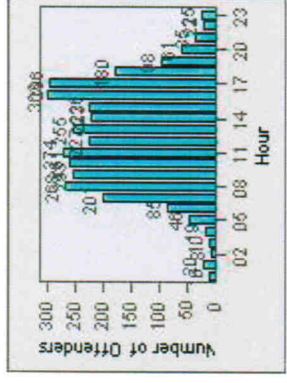

LANE 1

LANE 2

LANE 3

Redflex Redlight Offender Statistics

CONTRACT: Poway **LOCATION:** POW-SCCO-01 Scripps Poway Py
DATE FROM: 01-Jul-2008 **DATE TO:** 31-Jul-2010

LANE 4

LANE 5

Redflex Redlight Offender Statistics

CONTRACT: Poway **LOCATION:** POW-SCCO-01 Scripps Poway Py
DATE FROM: 01-Jul-2008 **DATE TO:** 31-Jul-2010

LANE TOTAL

Redflex Redlight Offender Statistics

CONTRACT: Poway **LOCATION:** POW-TEPO-01 Ted Williams Py
DATE FROM: 01-Jul-2008 **DATE TO:** 31-Jul-2010