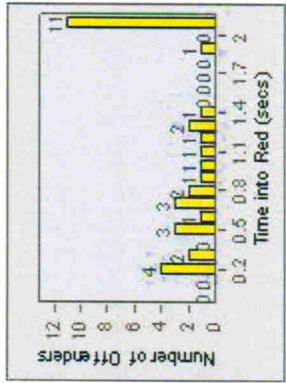

LANE 4

LANE 5

Redflex Redlight Offender Statistics

CONTRACT: Poway **LOCATION:** POW-POPO-03 Poway Rd
DATE FROM: 01-Jul-2008 **DATE TO:** 31-Jul-2010

LANE TOTAL

Redflex Redlight Offender Statistics

CONTRACT: Poway **LOCATION:** POW-POTE-01 Ted Williams Py
DATE FROM: 01-Jul-2008 **DATE TO:** 31-Jul-2010

LANE 1

LANE 2

LANE 3

Redflex Redlight Offender Statistics

CONTRACT: Poway **LOCATION:** POW-POTE-01 Ted Williams Py
DATE FROM: 01-Jul-2008 **DATE TO:** 31-Jul-2010

LANE 4

LANE 5

Redflex Redlight Offender Statistics

CONTRACT: Poway **LOCATION:** POW-POTE-01 Ted Williams Py
DATE FROM: 01-Jul-2008 **DATE TO:** 31-Jul-2010

LANE TOTAL

Redflex Redlight Offender Statistics

CONTRACT: Poway **LOCATION:** POW-SCCO-01 Scripps Poway Py
DATE FROM: 01-Jul-2008 **DATE TO:** 31-Jul-2010