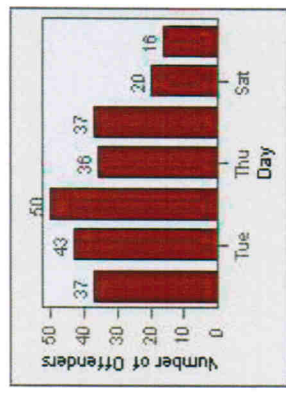

CONTRACT: Poway **LOCATION:** POW-SCCO-01 Scripps Poway Py
DATE FROM: 01-Jul-2008 **DATE TO:** 31-Jul-2010

LANE TOTAL

Redflex Redlight Offender Statistics

CONTRACT: Poway **LOCATION:** POW-TEPO-01 Ted Williams Py
DATE FROM: 01-Jul-2008 **DATE TO:** 31-Jul-2010

LANE 1

LANE 2

LANE 3

Redflex Redlight Offender Statistics

CONTRACT: Poway **LOCATION:** POW-TEPO-01 Ted Williams Py
DATE FROM: 01-Jul-2008 **DATE TO:** 31-Jul-2010

LANE 4

LANE 5

Redflex Redlight Offender Statistics