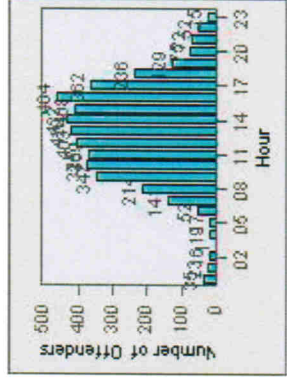

LANE TOTAL

Redflex Redlight Offender Statistics

CONTRACT: Poway **LOCATION:** POW-POPO-03 Poway Rd
DATE FROM: 01-Jul-2008 **DATE TO:** 31-Jul-2010

LANE 1

LANE 2

Redflex Redlight Offender Statistics

CONTRACT: Poway **LOCATION:** POW-POPO-03 Poway Rd
DATE FROM: 01-Jul-2008 **DATE TO:** 31-Jul-2010

LANE 4

LANE 5

Redflex Redlight Offender Statistics

CONTRACT: Poway **LOCATION:** POW-POPO-03 Poway Rd
DATE FROM: 01-Jul-2008 **DATE TO:** 31-Jul-2010

LANE TOTAL

Redflex Redlight Offender Statistics

CONTRACT: Poway **LOCATION:** POW-POTE-01 Ted Williams Py
DATE FROM: 01-Jul-2008 **DATE TO:** 31-Jul-2010