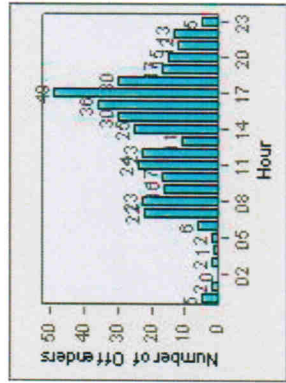

need by mail 2-23-11

Redflex Redlight Offender Statistics

CONTRACT: Poway LOCATION: POW-POPO-01 Poway Rd
DATE FROM: 01-Jul-2008 DATE TO: 31-Jul-2010

LANE 1

LANE 2

LANE 3

Redflex Redlight Offender Statistics

CONTRACT: Poway **LOCATION:** POW-POPO-01 Poway Rd
DATE FROM: 01-Jul-2008 **DATE TO:** 31-Jul-2010

LANE 4

LANE 5

Redflex Redlight Offender Statistics

CONTRACT: Poway **LOCATION:** POW-POPO-01 Poway Rd
DATE FROM: 01-Jul-2008 **DATE TO:** 31-Jul-2010