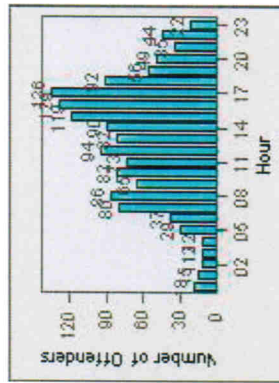

CONTRACT: Poway **LOCATION:** POW-POPO-01 Poway Rd
DATE FROM: 01-Jul-2008 **DATE TO:** 31-Jul-2010

LANE 4

LANE 5

Redflex Redlight Offender Statistics

CONTRACT: Poway **LOCATION:** POW-POPO-01 Poway Rd
DATE FROM: 01-Jul-2008 **DATE TO:** 31-Jul-2010

LANE TOTAL

Redflex Redlight Offender Statistics

CONTRACT: Poway **LOCATION:** POW-POPO-03 Poway Rd
DATE FROM: 01-Jul-2008 **DATE TO:** 31-Jul-2010

LANE 1

LANE 2

Redflex Redlight Offender Statistics

CONTRACT: Poway **LOCATION:** POW-POPO-03 Poway Rd
DATE FROM: 01-Jul-2008 **DATE TO:** 31-Jul-2010