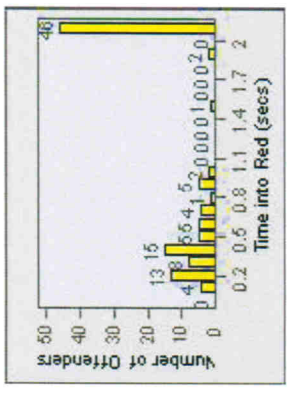

LANE 1

LANE 2

LANE 3

Redflex Redlight Offender Statistics

CONTRACT: Poway **LOCATION:** POW-SCCO-01 Scripps Poway Py
DATE FROM: 01-Jul-2008 **DATE TO:** 31-Jul-2010

LANE 4

LANE 5

Redflex Redlight Offender Statistics

CONTRACT: Poway **LOCATION:** POW-SCCO-01 Scripps Poway Py
DATE FROM: 01-Jul-2008 **DATE TO:** 31-Jul-2010

LANE TOTAL

Redflex Redlight Offender Statistics

CONTRACT: Poway **LOCATION:** POW-TEPO-01 Ted Williams Py
DATE FROM: 01-Jul-2008 **DATE TO:** 31-Jul-2010