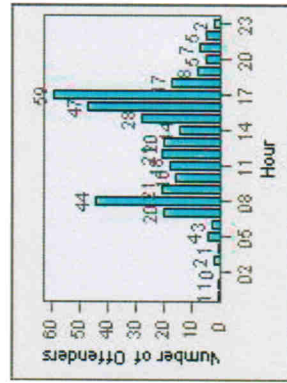

LANE 1

LANE 2

LANE 3

Redflex Redlight Offender Statistics

CONTRACT: Poway **LOCATION:** POW-POTE-01 Ted Williams Py
DATE FROM: 01-Jul-2008 **DATE TO:** 31-Jul-2010

LANE 4

LANE 5

Redflex Redlight Offender Statistics

CONTRACT: Poway **LOCATION:** POW-POTE-01 Ted Williams Py
DATE FROM: 01-Jul-2008 **DATE TO:** 31-Jul-2010

LANE TOTAL

Redflex Redlight Offender Statistics

CONTRACT: Poway **LOCATION:** POW-SCCO-01 Scripps Poway Py
DATE FROM: 01-Jul-2008 **DATE TO:** 31-Jul-2010

LANE 1

LANE 2

LANE 3

Redflex Redlight Offender Statistics

CONTRACT: Poway **LOCATION:** POW-SCCO-01 Scripps Poway Py
DATE FROM: 01-Jul-2008 **DATE TO:** 31-Jul-2010

LANE 4

LANE 5

Redflex Redlight Offender Statistics