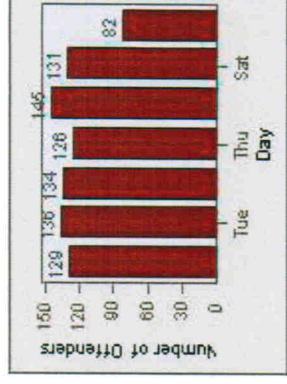

need by mail 2-23-11

Redflex Redlight Offender Statistics

CONTRACT: Poway LOCATION: POW-POPO-01 Poway Rd
DATE FROM: 01-Jul-2008 DATE TO: 31-Jul-2010

LANE 1

LANE 2

LANE 3

Redflex Redlight Offender Statistics

CONTRACT: Poway **LOCATION:** POW-POPO-01 Poway Rd
DATE FROM: 01-Jul-2008 **DATE TO:** 31-Jul-2010

LANE 4

LANE 5

Redflex Redlight Offender Statistics

CONTRACT: Poway **LOCATION:** POW-POPO-01 Poway Rd
DATE FROM: 01-Jul-2008 **DATE TO:** 31-Jul-2010