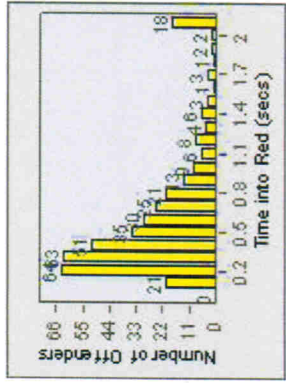

Redflex Redlight Offender Statistics

CONTRACT: Poway   **LOCATION:** POW-POPO-01 Poway Rd
DATE FROM: 01-Jul-2008   **DATE TO:** 31-Jul-2010

LANE 4