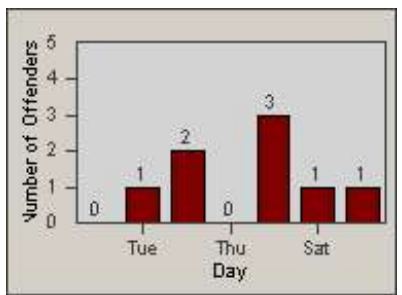

Redflex Redlight Offender Statistics

CONTRACT: Redding
 DATE FROM: 1/Oct/2008

LOCATION: RED-CCCY-01 Churn Creek Rd and Cypress Ave
 DATE TO: 31/Oct/2008

LANE 1

LANE 2

LANE 3

Redflex Redlight Offender Statistics