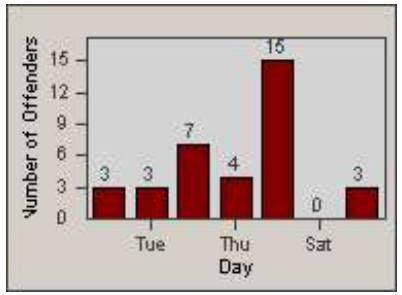

Redflex Redlight Offender Statistics

CONTRACT: Redding
 DATE FROM: 1/Oct/2008

LOCATION: RED-CCCY-01 Churn Creek Rd and Cypress Ave
 DATE TO: 31/Oct/2008

LANE 1

LANE 2

LANE 3

Redflex Redlight Offender Statistics

CONTRACT: Redding
 DATE FROM: 1/Oct/2008

LOCATION: RED-CCCY-01 Churn Creek Rd and Cypress Ave
 DATE TO: 31/Oct/2008

LANE 4

LANE 5

Redflex Redlight Offender Statistics

CONTRACT: Redding
 DATE FROM: 1/Oct/2008