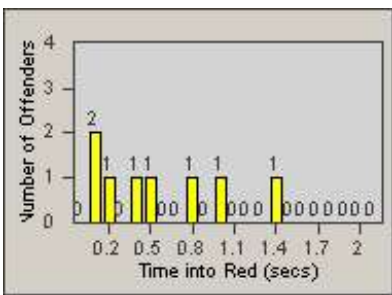

Redflex Redlight Offender Statistics

CONTRACT: Redding
 DATE FROM: 1/Oct/2008

LOCATION: RED-CCCY-01 Churn Creek Rd and Cypress Ave
 DATE TO: 31/Oct/2008

LANE 1

LANE 2

LANE 3

Redflex Redlight Offender Statistics