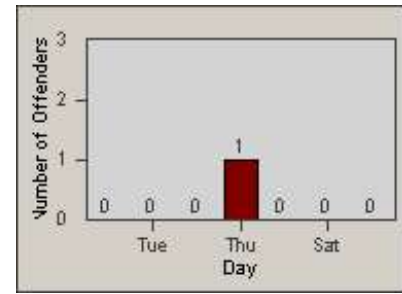

Redflex Redlight Offender Statistics

CONTRACT: Redding
DATE FROM: 1/Oct/2008

LOCATION: RED-CCCY-01 Churn Creek Rd and Cypress Ave
DATE TO: 31/Oct/2008

LANE 4

LANE 5