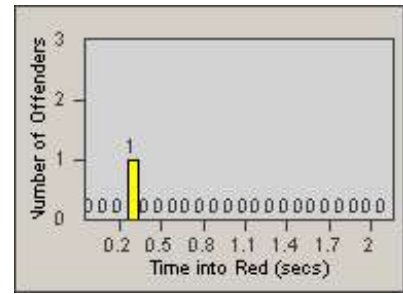

Redflex Redlight Offender Statistics

CONTRACT: Redding
 DATE FROM: 1/Oct/2008

LOCATION: RED-CCCY-01 Churn Creek Rd and Cypress Ave
 DATE TO: 31/Oct/2008

LANE 1

LANE 2

LANE 3

Redflex Redlight Offender Statistics

CONTRACT: Redding
 DATE FROM: 1/Oct/2008

LOCATION: RED-CCCY-01 Churn Creek Rd and Cypress Ave
 DATE TO: 31/Oct/2008

LANE 4

LANE 5

Redflex Redlight Offender Statistics

CONTRACT: Redding
 DATE FROM: 1/Oct/2008