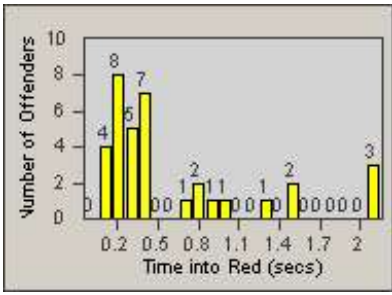

Redflex Redlight Offender Statistics

CONTRACT: Redding
 DATE FROM: 1/Oct/2008

LOCATION: RED-CCCY-01 Churn Creek Rd and Cypress Ave
 DATE TO: 31/Oct/2008

LANE 1

LANE 2

LANE 3

Redflex Redlight Offender Statistics

CONTRACT: Redding
 DATE FROM: 1/Oct/2008

LOCATION: RED-CCCY-01 Churn Creek Rd and Cypress Ave
 DATE TO: 31/Oct/2008

LANE 4

LANE 5

Redflex Redlight Offender Statistics

CONTRACT: Redding
 DATE FROM: 1/Oct/2008