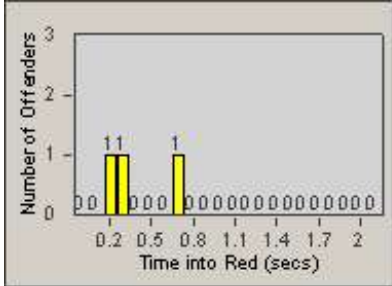

Redflex Redlight Offender Statistics

CONTRACT: Redding
 DATE FROM: 1/Oct/2008

LOCATION: RED-CCCY-01 Churn Creek Rd and Cypress Ave
 DATE TO: 31/Oct/2008

LANE 1

LANE 2

LANE 3

Redflex Redlight Offender Statistics

CONTRACT: Redding
 DATE FROM: 1/Oct/2008

LOCATION: RED-CCCY-01 Churn Creek Rd and Cypress Ave
 DATE TO: 31/Oct/2008

LANE 4

LANE 5

Redflex Redlight Offender Statistics

CONTRACT: Redding
 DATE FROM: 1/Oct/2008