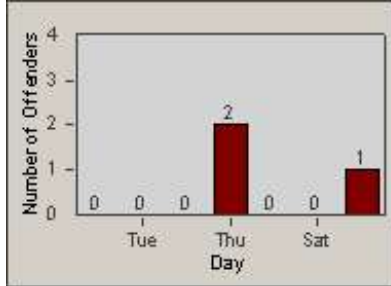

Redflex Redlight Offender Statistics

CONTRACT: Redding
DATE FROM: 1/Oct/2008

LOCATION: RED-CCCY-01 Churn Creek Rd and Cypress Ave
DATE TO: 31/Oct/2008