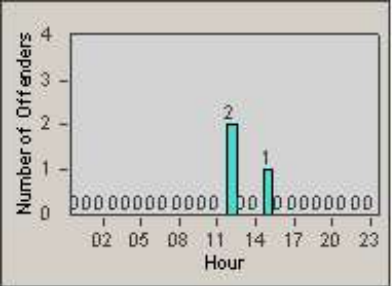

Redflex Redlight Offender Statistics

CONTRACT: Redding
 DATE FROM: 1/Oct/2008

LOCATION: RED-CCCY-01 Churn Creek Rd and Cypress Ave
 DATE TO: 31/Oct/2008

LANE 1

LANE 2

LANE 3

Redflex Redlight Offender Statistics

CONTRACT: Redding
 DATE FROM: 1/Oct/2008

LOCATION: RED-CCCY-01 Churn Creek Rd and Cypress Ave
 DATE TO: 31/Oct/2008

LANE 4

LANE 5

Redflex Redlight Offender Statistics

CONTRACT: Redding
 DATE FROM: 1/Oct/2008