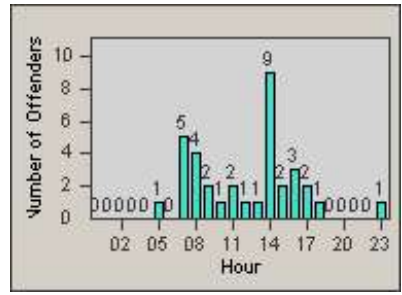

Redflex Redlight Offender Statistics

CONTRACT: Redding
 DATE FROM: 1/Oct/2008

LOCATION: RED-CCCY-01 Churn Creek Rd and Cypress Ave
 DATE TO: 31/Oct/2008

LANE 1

LANE 2

LANE 3

Redflex Redlight Offender Statistics

CONTRACT: Redding
 DATE FROM: 1/Oct/2008

LOCATION: RED-CCCY-01 Churn Creek Rd and Cypress Ave
 DATE TO: 31/Oct/2008

LANE 4

LANE 5

Redflex Redlight Offender Statistics

CONTRACT: Redding
 DATE FROM: 1/Oct/2008