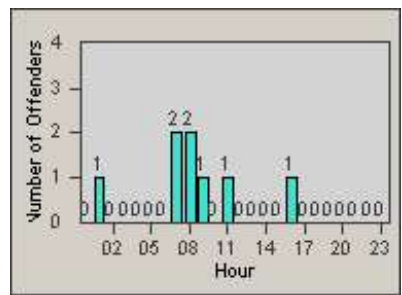

Redflex Redlight Offender Statistics

CONTRACT: Redding
 DATE FROM: 1/Oct/2008

LOCATION: RED-CCCY-01 Churn Creek Rd and Cypress Ave
 DATE TO: 31/Oct/2008

LANE 1

LANE 2

LANE 3

Redflex Redlight Offender Statistics

CONTRACT: Redding
 DATE FROM: 1/Oct/2008

LOCATION: RED-CCCY-01 Churn Creek Rd and Cypress Ave
 DATE TO: 31/Oct/2008

LANE 4

LANE 5

Redflex Redlight Offender Statistics

CONTRACT: Redding
 DATE FROM: 1/Oct/2008