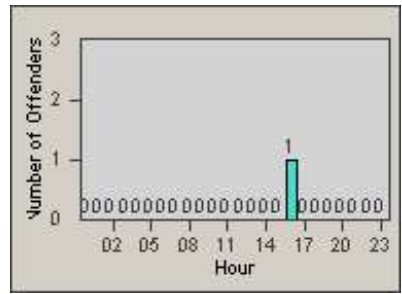

Redflex Redlight Offender Statistics

CONTRACT: Redding
 DATE FROM: 1/Oct/2008

LOCATION: RED-CCCY-01 Churn Creek Rd and Cypress Ave
 DATE TO: 31/Oct/2008

LANE 1

LANE 2

LANE 3

Redflex Redlight Offender Statistics

CONTRACT: Redding
 DATE FROM: 1/Oct/2008

LOCATION: RED-CCCY-01 Churn Creek Rd and Cypress Ave
 DATE TO: 31/Oct/2008

LANE 4

LANE 5

Redflex Redlight Offender Statistics

CONTRACT: Redding
 DATE FROM: 1/Oct/2008