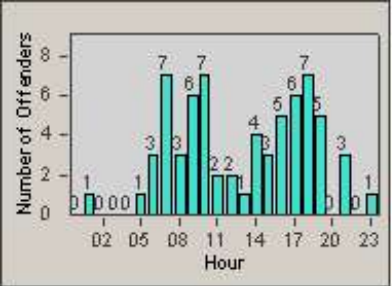

Redflex Redlight Offender Statistics

CONTRACT: Redding
DATE FROM: 1/Jul/2010

LOCATION: RED-CYBE-01 Cypress Ave and Bechelli Lane
DATE TO: 31/Jul/2010