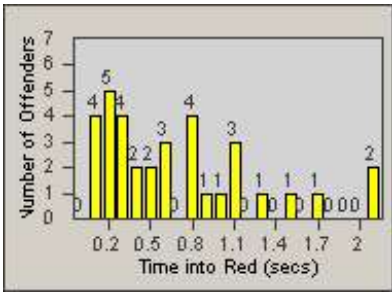

Redflex Redlight Offender Statistics

CONTRACT: Redding
 DATE FROM: 1/Jul/2010

LOCATION: RED-CYBE-01 Cypress Ave and Bechelli Lane
 DATE TO: 31/Jul/2010

LANE 1

LANE 2

LANE 3

Redflex Redlight Offender Statistics