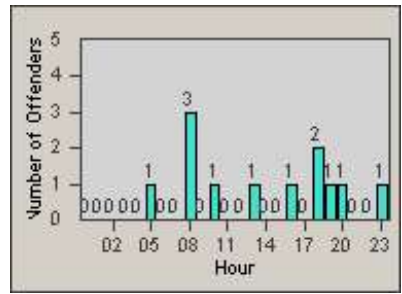

Redflex Redlight Offender Statistics

CONTRACT: Redding
 DATE FROM: 1/Jul/2010

LOCATION: RED-CYBE-01 Cypress Ave and Bechelli Lane
 DATE TO: 31/Jul/2010

LANE 1

LANE 2

LANE 3

Redflex Redlight Offender Statistics

CONTRACT: Redding
 DATE FROM: 1/Jul/2010

LOCATION: RED-CYBE-01 Cypress Ave and Bechelli Lane
 DATE TO: 31/Jul/2010

LANE 4

LANE 5

Redflex Redlight Offender Statistics

CONTRACT: Redding
 DATE FROM: 1/Jul/2010