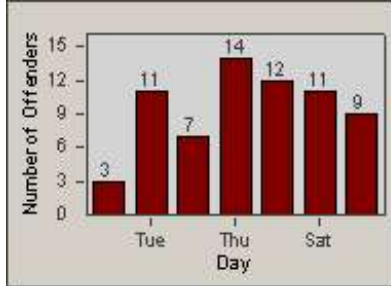

Redflex Redlight Offender Statistics

CONTRACT: Redding
DATE FROM: 1/Jul/2010

LOCATION: RED-CYBE-01 Cypress Ave and Bechelli Lane
DATE TO: 31/Jul/2010