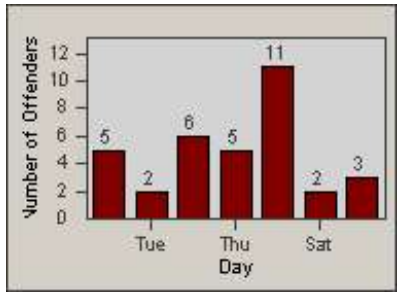

Redflex Redlight Offender Statistics

CONTRACT: Redding
 DATE FROM: 1/Jul/2010

LOCATION: RED-CYBE-01 Cypress Ave and Bechelli Lane
 DATE TO: 31/Jul/2010

LANE 1

LANE 2

LANE 3

Redflex Redlight Offender Statistics

CONTRACT: Redding
 DATE FROM: 1/Jul/2010

LOCATION: RED-CYBE-01 Cypress Ave and Bechelli Lane
 DATE TO: 31/Jul/2010

LANE 4

LANE 5

Redflex Redlight Offender Statistics

CONTRACT: Redding
 DATE FROM: 1/Jul/2010