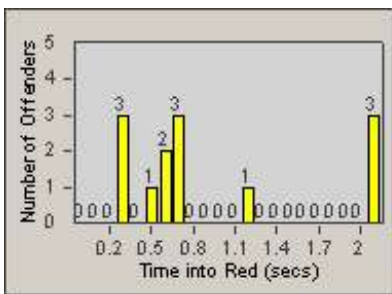

Redflex Redlight Offender Statistics

CONTRACT: Redding
DATE FROM: 1/Jul/2010

LOCATION: RED-CYBE-01 Cypress Ave and Bechelli Lane
DATE TO: 31/Jul/2010