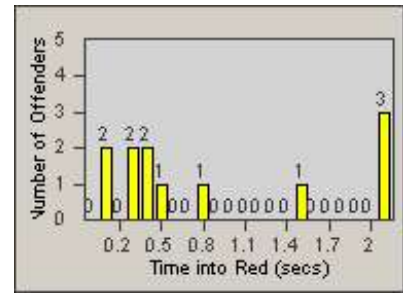

Redflex Redlight Offender Statistics

CONTRACT: Redding
DATE FROM: 1/Jul/2010

LOCATION: RED-CYBE-01 Cypress Ave and Bechelli Lane
DATE TO: 31/Jul/2010

LANE 4

LANE 5