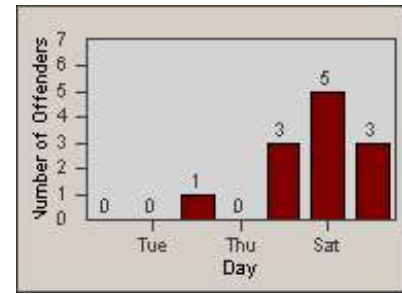

Redflex Redlight Offender Statistics

CONTRACT: Redding
 DATE FROM: 1/Jul/2010

LOCATION: RED-CYBE-01 Cypress Ave and Bechelli Lane
 DATE TO: 31/Jul/2010

LANE 1

LANE 2

LANE 3

Redflex Redlight Offender Statistics

CONTRACT: Redding
 DATE FROM: 1/Jul/2010

LOCATION: RED-CYBE-01 Cypress Ave and Bechelli Lane
 DATE TO: 31/Jul/2010

LANE 4

LANE 5

Redflex Redlight Offender Statistics

CONTRACT: Redding
 DATE FROM: 1/Jul/2010