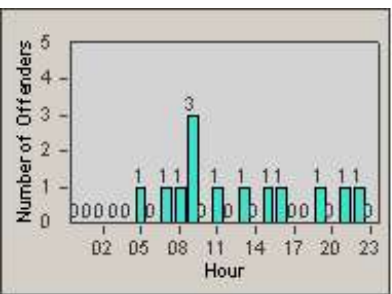

Redflex Redlight Offender Statistics

CONTRACT: Redding
DATE FROM: 1/Jul/2010

LOCATION: RED-CYBE-01 Cypress Ave and Bechelli Lane
DATE TO: 31/Jul/2010