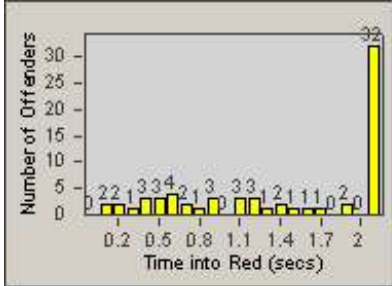

Redflex Redlight Offender Statistics

CONTRACT: Redding
DATE FROM: 1/Jul/2010

LOCATION: RED-CYBE-01 Cypress Ave and Bechelli Lane
DATE TO: 31/Jul/2010