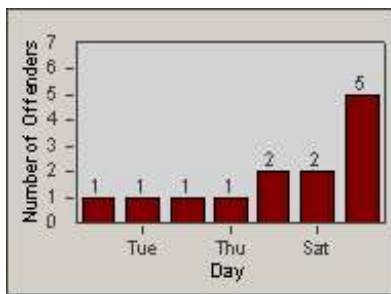

Redflex Redlight Offender Statistics

CONTRACT: Redding
DATE FROM: 1/Jul/2010

LOCATION: RED-CYBE-01 Cypress Ave and Bechelli Lane
DATE TO: 31/Jul/2010