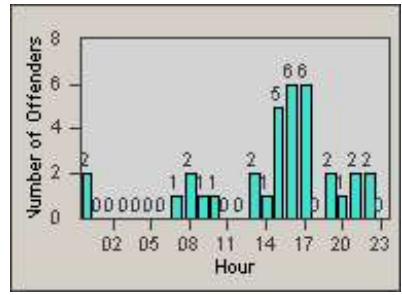

Redflex Redlight Offender Statistics

CONTRACT: Redding
 DATE FROM: 1/Jul/2010

LOCATION: RED-CYBE-01 Cypress Ave and Bechelli Lane
 DATE TO: 31/Jul/2010

LANE 1

LANE 2

LANE 3

Redflex Redlight Offender Statistics

CONTRACT: Redding
 DATE FROM: 1/Jul/2010

LOCATION: RED-CYBE-01 Cypress Ave and Bechelli Lane
 DATE TO: 31/Jul/2010

LANE 4

LANE 5

Redflex Redlight Offender Statistics

CONTRACT: Redding
 DATE FROM: 1/Jul/2010