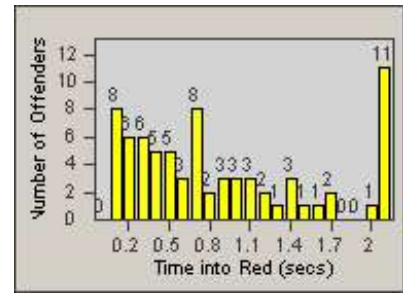

Redflex Redlight Offender Statistics

CONTRACT: Redding
 DATE FROM: 1/Jul/2010

LOCATION: RED-PITE-01 Pine St and Tehema St
 DATE TO: 31/Jul/2010

LANE 1

LANE 2

LANE 3

Redflex Redlight Offender Statistics

CONTRACT: Redding
 DATE FROM: 1/Jul/2010

LOCATION: RED-PITE-01 Pine St and Tehema St
 DATE TO: 31/Jul/2010

LANE 4

LANE 5

Redflex Redlight Offender Statistics

CONTRACT: Redding
 DATE FROM: 1/Jul/2010

LOCATION: RED-PITE-01 Pine St and Tehema St
 DATE TO: 31/Jul/2010