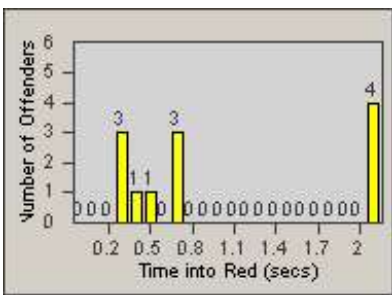

Redflex Redlight Offender Statistics

CONTRACT: Redding
 DATE FROM: 1/Jul/2010

LOCATION: RED-PITE-01 Pine St and Tehema St
 DATE TO: 31/Jul/2010

LANE 1

LANE 2

LANE 3

Redflex Redlight Offender Statistics

CONTRACT: Redding
 DATE FROM: 1/Jul/2010

LOCATION: RED-PITE-01 Pine St and Tehema St
 DATE TO: 31/Jul/2010

LANE 4

LANE 5

Redflex Redlight Offender Statistics

CONTRACT: Redding
 DATE FROM: 1/Jul/2010

LOCATION: RED-PITE-01 Pine St and Tehema St
 DATE TO: 31/Jul/2010