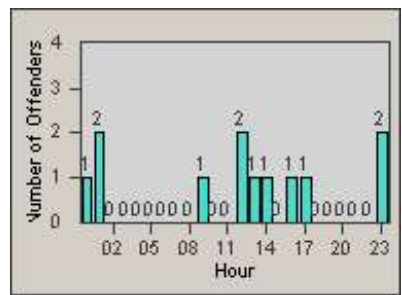

Redflex Redlight Offender Statistics

CONTRACT: Redding
 DATE FROM: 1/Jul/2010

LOCATION: RED-PITE-01 Pine St and Tehema St
 DATE TO: 31/Jul/2010

LANE 1

LANE 2

LANE 3

Redflex Redlight Offender Statistics

CONTRACT: Redding
 DATE FROM: 1/Jul/2010

LOCATION: RED-PITE-01 Pine St and Tehema St
 DATE TO: 31/Jul/2010

LANE 4

LANE 5

Redflex Redlight Offender Statistics

CONTRACT: Redding
 DATE FROM: 1/Jul/2010

LOCATION: RED-PITE-01 Pine St and Tehema St
 DATE TO: 31/Jul/2010