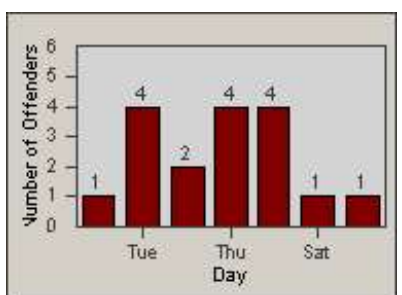

Redflex Redlight Offender Statistics

CONTRACT: Redding
 DATE FROM: 1/Jul/2010

LOCATION: RED-PITE-01 Pine St and Tehema St
 DATE TO: 31/Jul/2010

LANE 1

LANE 2

LANE 3

Redflex Redlight Offender Statistics

CONTRACT: Redding
 DATE FROM: 1/Jul/2010