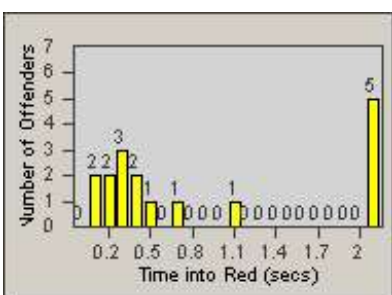

Redflex Redlight Offender Statistics

CONTRACT: Redding
 DATE FROM: 1/Jul/2010

LOCATION: RED-PITE-01 Pine St and Tehema St
 DATE TO: 31/Jul/2010

LANE 1

LANE 2

LANE 3

Redflex Redlight Offender Statistics

CONTRACT: Redding
 DATE FROM: 1/Jul/2010

LOCATION: RED-PITE-01 Pine St and Tehema St
 DATE TO: 31/Jul/2010

LANE 4

LANE 5

Redflex Redlight Offender Statistics

CONTRACT: Redding
 DATE FROM: 1/Jul/2010

LOCATION: RED-PITE-01 Pine St and Tehema St
 DATE TO: 31/Jul/2010