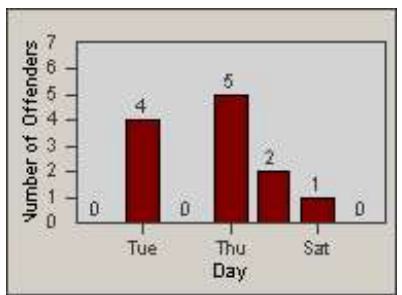

Redflex Redlight Offender Statistics

CONTRACT: Redding
 DATE FROM: 1/Jul/2010

LOCATION: RED-PITE-01 Pine St and Tehema St
 DATE TO: 31/Jul/2010

LANE 1

LANE 2

LANE 3

Redflex Redlight Offender Statistics

CONTRACT: Redding
 DATE FROM: 1/Jul/2010

LOCATION: RED-PITE-01 Pine St and Tehema St
 DATE TO: 31/Jul/2010

LANE 4

LANE 5

Redflex Redlight Offender Statistics

CONTRACT: Redding
 DATE FROM: 1/Jul/2010

LOCATION: RED-PITE-01 Pine St and Tehema St
 DATE TO: 31/Jul/2010