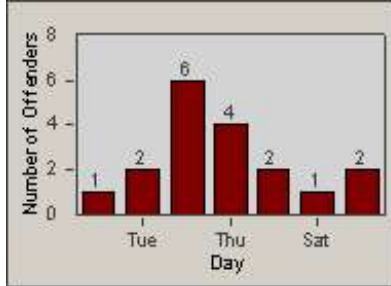

Redflex Redlight Offender Statistics

CONTRACT: Redding
 DATE FROM: 1/Jul/2010

LOCATION: RED-PITE-01 Pine St and Tehema St
 DATE TO: 31/Jul/2010

LANE 1

LANE 2

LANE 3

Redflex Redlight Offender Statistics

CONTRACT: Redding
 DATE FROM: 1/Jul/2010

LOCATION: RED-PITE-01 Pine St and Tehema St
 DATE TO: 31/Jul/2010

LANE 4

LANE 5

Redflex Redlight Offender Statistics

CONTRACT: Redding
 DATE FROM: 1/Jul/2010

LOCATION: RED-PITE-01 Pine St and Tehema St
 DATE TO: 31/Jul/2010