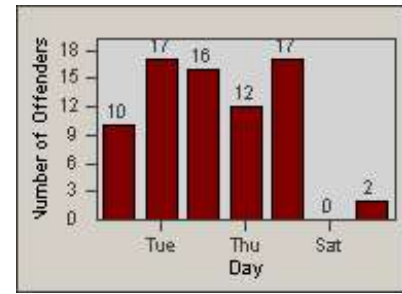

Redflex Redlight Offender Statistics

CONTRACT: Redding
DATE FROM: 1/Jul/2010

LOCATION: RED-PITE-01 Pine St and Tehema St
DATE TO: 31/Jul/2010

LANE 4

LANE 5