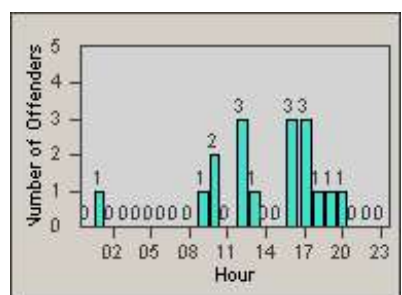

Redflex Redlight Offender Statistics

CONTRACT: Redding
 DATE FROM: 1/Jul/2010

LOCATION: RED-PITE-01 Pine St and Tehema St
 DATE TO: 31/Jul/2010

LANE 1

LANE 2

LANE 3

Redflex Redlight Offender Statistics

CONTRACT: Redding
 DATE FROM: 1/Jul/2010

LOCATION: RED-PITE-01 Pine St and Tehema St
 DATE TO: 31/Jul/2010

LANE 4

LANE 5

Redflex Redlight Offender Statistics

CONTRACT: Redding
 DATE FROM: 1/Jul/2010

LOCATION: RED-PITE-01 Pine St and Tehema St
 DATE TO: 31/Jul/2010