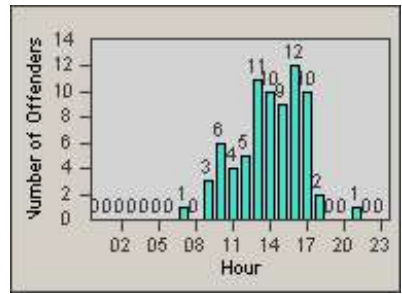

Redflex Redlight Offender Statistics

CONTRACT: Redding
 DATE FROM: 1/Jul/2010

LOCATION: RED-PITE-01 Pine St and Tehema St
 DATE TO: 31/Jul/2010

LANE 1

LANE 2

LANE 3

Redflex Redlight Offender Statistics

CONTRACT: Redding
 DATE FROM: 1/Jul/2010

LOCATION: RED-PITE-01 Pine St and Tehema St
 DATE TO: 31/Jul/2010

LANE 4

LANE 5

Redflex Redlight Offender Statistics

CONTRACT: Redding
 DATE FROM: 1/Jul/2010

LOCATION: RED-PITE-01 Pine St and Tehema St
 DATE TO: 31/Jul/2010