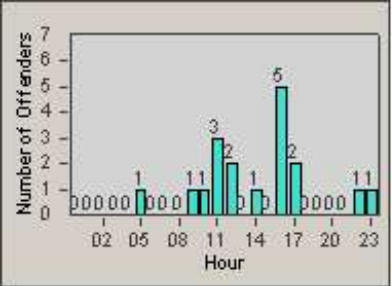

Redflex Redlight Offender Statistics

CONTRACT: Redding
 DATE FROM: 1/Jul/2010

LOCATION: RED-PITE-01 Pine St and Tehema St
 DATE TO: 31/Jul/2010

LANE 1

LANE 2

LANE 3

Redflex Redlight Offender Statistics

CONTRACT: Redding
 DATE FROM: 1/Jul/2010

LOCATION: RED-PITE-01 Pine St and Tehema St
 DATE TO: 31/Jul/2010

LANE 4

LANE 5

Redflex Redlight Offender Statistics

CONTRACT: Redding
 DATE FROM: 1/Jul/2010

LOCATION: RED-PITE-01 Pine St and Tehema St
 DATE TO: 31/Jul/2010