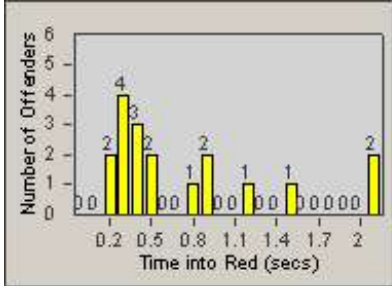

Redflex Redlight Offender Statistics

CONTRACT: Redding
 DATE FROM: 1/Jul/2010

LOCATION: RED-PITE-01 Pine St and Tehema St
 DATE TO: 31/Jul/2010

LANE 1

LANE 2

LANE 3

Redflex Redlight Offender Statistics

CONTRACT: Redding
 DATE FROM: 1/Jul/2010

LOCATION: RED-PITE-01 Pine St and Tehema St
 DATE TO: 31/Jul/2010

LANE 4

LANE 5

Redflex Redlight Offender Statistics

CONTRACT: Redding
 DATE FROM: 1/Jul/2010

LOCATION: RED-PITE-01 Pine St and Tehema St
 DATE TO: 31/Jul/2010