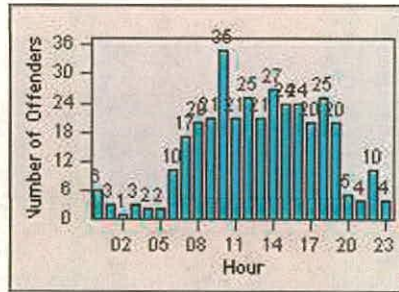

Redflex Redlight Offender Statistics

CONTRACT: Redwood City
 DATE FROM: 01-Jul-2012

LOCATION: REC-VEWH-01 Whipple Ave and Veterans Blvd
 DATE TO: 31-Jul-2012

LANE 4

LANE 5

LANE 6

Redflex Redlight Offender Statistics