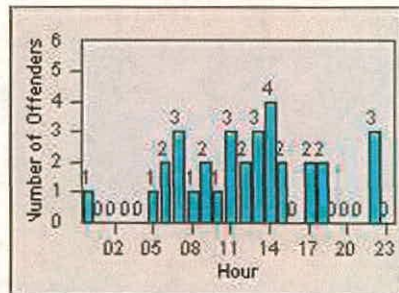

Redflex Redlight Offender Statistics

CONTRACT: Redwood City
 DATE FROM: 01-Jul-2012

LOCATION: REC-VEWH-01 Whipple Ave and Veterans Blvd
 DATE TO: 31-Jul-2012

LANE 4

LANE 5

LANE 6

Redflex Redlight Offender Statistics