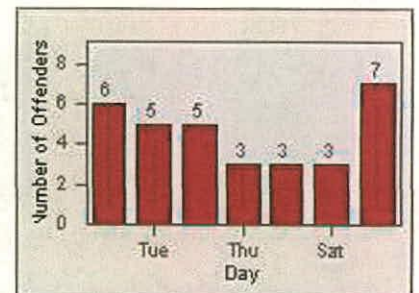

Redflex Redlight Offender Statistics

CONTRACT: Redwood City
 DATE FROM: 01-Jul-2012

LOCATION: REC-VEWH-01 Whipple Ave and Veterans Blvd
 DATE TO: 31-Jul-2012

LANE 4

LANE 5

LANE 6

Redflex Redlight Offender Statistics