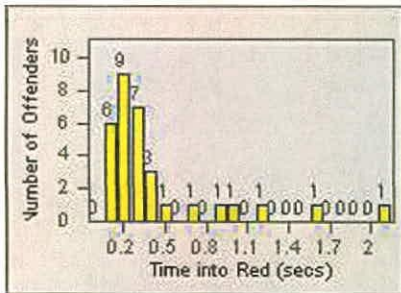

Redflex Redlight Offender Statistics

CONTRACT: Redwood City
 DATE FROM: 01-Jul-2012

LOCATION: REC-VEWH-01 Whipple Ave and Veterans Blvd
 DATE TO: 31-Jul-2012

LANE 4

LANE 5

LANE 6

Redflex Redlight Offender Statistics