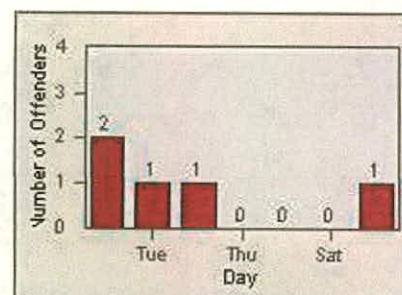

Redflex Redlight Offender Statistics

CONTRACT: Redwood City

LOCATION: REC-WHVE-01 Whipple Ave and Veterans Blvd

DATE FROM: 01-Jul-2012

DATE TO: 31-Jul-2012

LANE 1