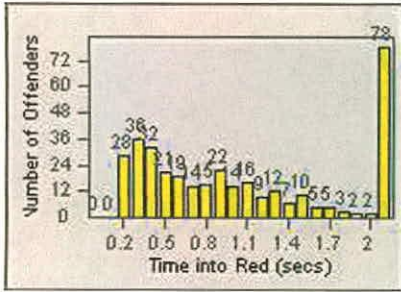

Redflex Redlight Offender Statistics

CONTRACT: Redwood City
 DATE FROM: 01-Jul-2012

LOCATION: REC-VEWH-01 Whipple Ave and Veterans Blvd
 DATE TO: 31-Jul-2012

LANE 4

LANE 5

LANE 6

Redflex Redlight Offender Statistics