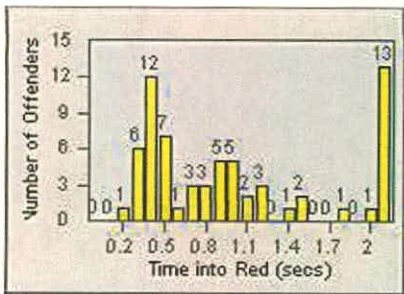

DATE FROM: 01-Jul-2012

DATE TO: 31-Jul-2012

LANE 1

LANE 2

LANE 3

Redflex Redlight Offender Statistics

CONTRACT: Redwood City

LOCATION: REC-WHVE-01 Whipple Ave and Veterans Blvd