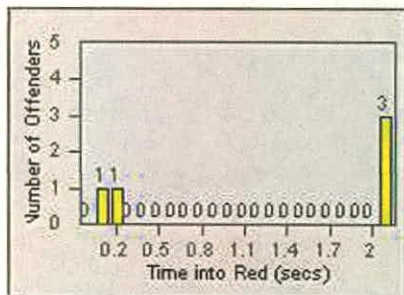

Redflex Redlight Offender Statistics

CONTRACT: Redwood City

LOCATION: REC-WHVE-01 Whipple Ave and Veterans Blvd

DATE FROM: 01-Jul-2012

DATE TO: 31-Jul-2012

LANE 1