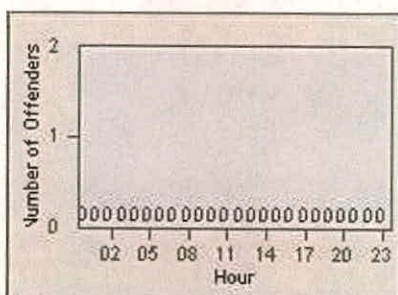

DATE FROM: 01-Jul-2012

DATE TO: 31-Jul-2012

LANE 4

LANE 5

LANE 6

Redflex Redlight Offender Statistics

CONTRACT: Redwood City

LOCATION: REC-WHVE-01 Whipple Ave and Veterans Blvd