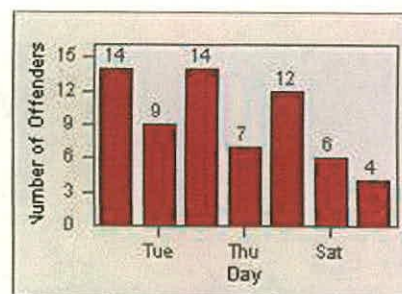

DATE FROM: 01-Jul-2012

DATE TO: 31-Jul-2012

LANE 1

LANE 2

LANE 3

Redflex Redlight Offender Statistics

CONTRACT: Redwood City

LOCATION: REC-WHVE-01 Whipple Ave and Veterans Blvd