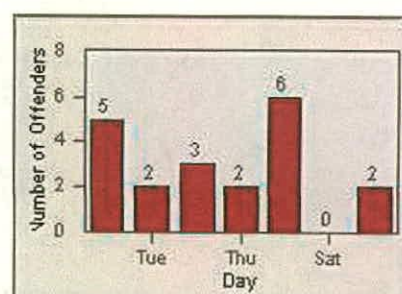

DATE FROM: 01-Jul-2012

DATE TO: 31-Jul-2012

LANE 1

LANE 2

LANE 3

Redflex Redlight Offender Statistics

CONTRACT: Redwood City

LOCATION: REC-WHVE-01 Whipple Ave and Veterans Blvd