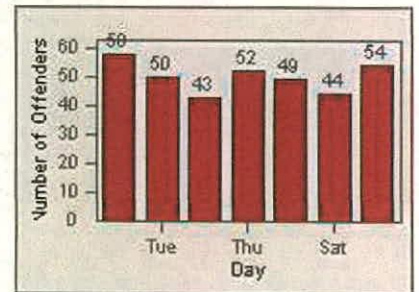

Redflex Redlight Offender Statistics

CONTRACT: Redwood City
 DATE FROM: 01-Jul-2012

LOCATION: REC-VEWH-01 Whipple Ave and Veterans Blvd
 DATE TO: 31-Jul-2012

LANE 4

LANE 5

LANE 6

Redflex Redlight Offender Statistics