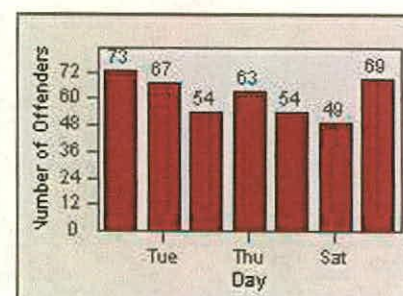

CONTRACT: Redwood City

LOCATION: REC-VEWH-01 Whipple Ave and Veterans Blvd

DATE FROM: 01-Jul-2012

DATE TO: 31-Jul-2012

LANE TOTAL

Redflex Redlight Offender Statistics

CONTRACT: Redwood City

LOCATION: REC-WHVE-01 Whipple Ave and Veterans Blvd