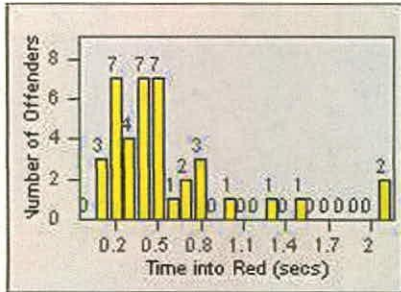

Redflex Redlight Offender Statistics

CONTRACT: Redwood City
 DATE FROM: 01-Jul-2012

LOCATION: REC-VEWH-01 Whipple Ave and Veterans Blvd
 DATE TO: 31-Jul-2012

LANE 4

LANE 5

LANE 6

Redflex Redlight Offender Statistics