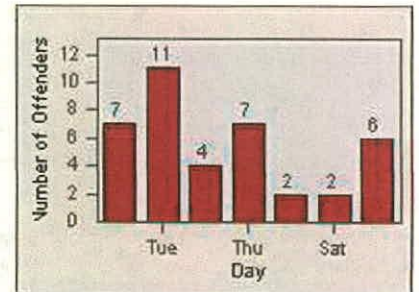

Redflex Redlight Offender Statistics

CONTRACT: Redwood City

LOCATION: REC-VEWH-01 Whipple Ave and Veterans Blvd

DATE FROM: 01-Jul-2012

DATE TO: 31-Jul-2012

LANE 1

LANE 2

LANE 3

Redflex Redlight Offender Statistics

CONTRACT: Redwood City
 DATE FROM: 01-Jul-2012

LOCATION: REC-VEWH-01 Whipple Ave and Veterans Blvd
 DATE TO: 31-Jul-2012

LANE 4

LANE 5

LANE 6

Redflex Redlight Offender Statistics