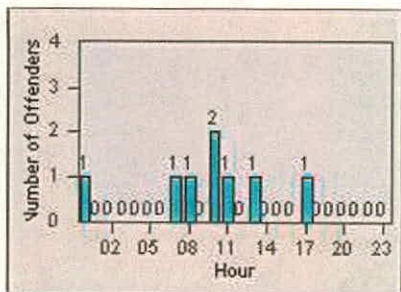

Redflex Redlight Offender Statistics

CONTRACT: Redwood City
 DATE FROM: 01-Jul-2012

LOCATION: REC-VEWH-01 Whipple Ave and Veterans Blvd
 DATE TO: 31-Jul-2012

LANE 4

LANE 5

LANE 6

Redflex Redlight Offender Statistics