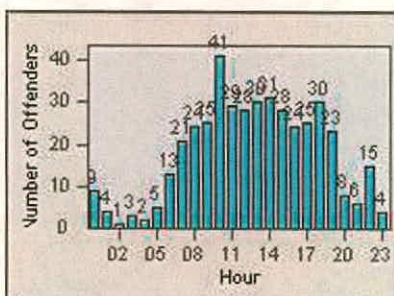

CONTRACT: Redwood City

LOCATION: REC-VEWH-01 Whipple Ave and Veterans Blvd

DATE FROM: 01-Jul-2012

DATE TO: 31-Jul-2012

LANE TOTAL

Redflex Redlight Offender Statistics

CONTRACT: Redwood City

LOCATION: REC-WHVE-01 Whipple Ave and Veterans Blvd