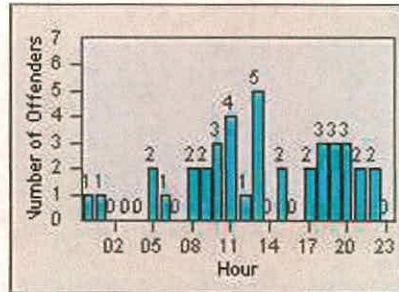

Redflex Redlight Offender Statistics

CONTRACT: Redwood City
 DATE FROM: 01-Jul-2012

LOCATION: REC-VEWH-01 Whipple Ave and Veterans Blvd
 DATE TO: 31-Jul-2012

LANE 4

LANE 5

LANE 6

Redflex Redlight Offender Statistics