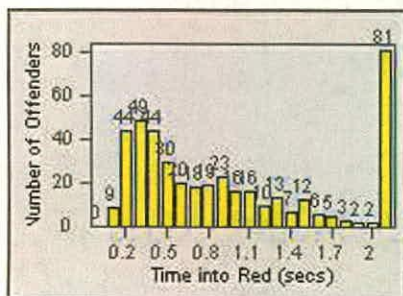

CONTRACT: Redwood City

LOCATION: REC-VEWH-01 Whipple Ave and Veterans Blvd

DATE FROM: 01-Jul-2012

DATE TO: 31-Jul-2012

LANE TOTAL

Redflex Redlight Offender Statistics

CONTRACT: Redwood City

LOCATION: REC-WHVE-01 Whipple Ave and Veterans Blvd