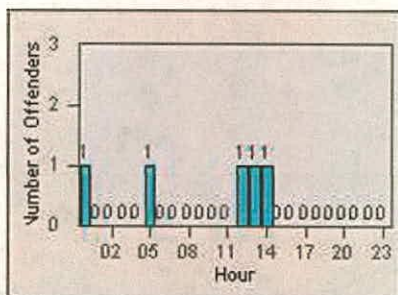

Redflex Redlight Offender Statistics

CONTRACT: Redwood City

LOCATION: REC-WHVE-01 Whipple Ave and Veterans Blvd

DATE FROM: 01-Jul-2012

DATE TO: 31-Jul-2012

LANE 1