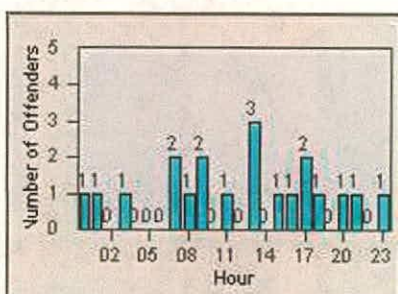

DATE FROM: 01-Jul-2012

DATE TO: 31-Jul-2012

LANE 1

LANE 2

LANE 3

Redflex Redlight Offender Statistics

CONTRACT: Redwood City

LOCATION: REC-WHVE-01 Whipple Ave and Veterans Blvd