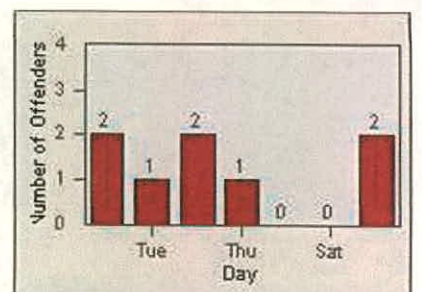

Redflex Redlight Offender Statistics

CONTRACT: Redwood City
 DATE FROM: 01-Jul-2012

LOCATION: REC-VEWH-01 Whipple Ave and Veterans Blvd
 DATE TO: 31-Jul-2012

LANE 4

LANE 5

LANE 6

Redflex Redlight Offender Statistics