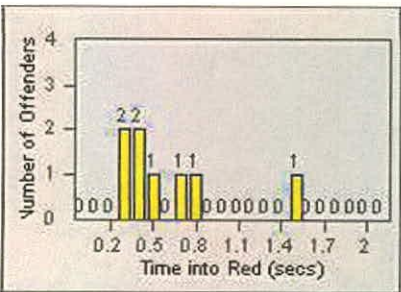

Redflex Redlight Offender Statistics

CONTRACT: Redwood City
 DATE FROM: 01-Jul-2012

LOCATION: REC-VEWH-01 Whipple Ave and Veterans Blvd
 DATE TO: 31-Jul-2012

LANE 4

LANE 5

LANE 6

Redflex Redlight Offender Statistics