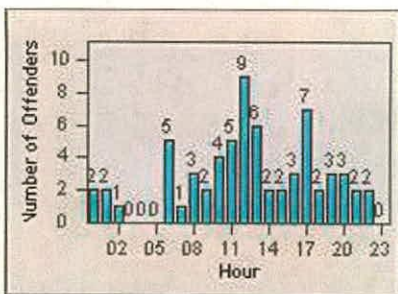

DATE FROM: 01-Jul-2012

DATE TO: 31-Jul-2012

LANE 1

LANE 2

LANE 3

Redflex Redlight Offender Statistics

CONTRACT: Redwood City

LOCATION: REC-WHVE-01 Whipple Ave and Veterans Blvd