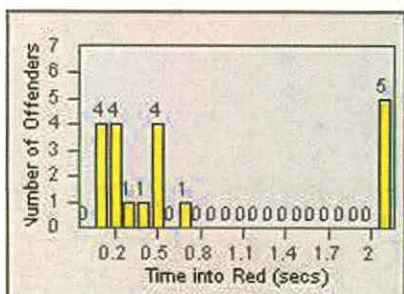

DATE FROM: 01-Jul-2012

DATE TO: 31-Jul-2012

LANE 1

LANE 2

LANE 3

Redflex Redlight Offender Statistics

CONTRACT: Redwood City

LOCATION: REC-WHVE-01 Whipple Ave and Veterans Blvd