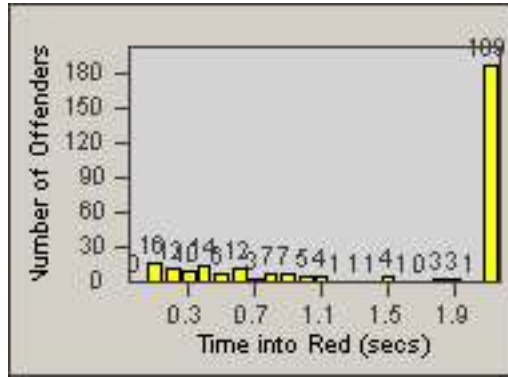

Redflex Redlight Offender Statistics

CONTRACT: Sacramento **LOCATION:** SAC-ISFI-01 I Street and 5th Street
DATE FROM: 23-Feb-2011 **DATE TO:** 23-Mar-2011

LANE 1

LANE 2

LANE 3

Redflex Redlight Offender Statistics

CONTRACT: Sacramento **LOCATION:** SAC-ISFI-01 I Street and 5th Street
DATE FROM: 23-Feb-2011 **DATE TO:** 23-Mar-2011

LANE 4

LANE 5

Redflex Redlight Offender Statistics

CONTRACT: Sacramento LOCATION: SAC-ISFI-01 I Street and 5th Street
DATE FROM: 23-Feb-2011 DATE TO: 23-Mar-2011