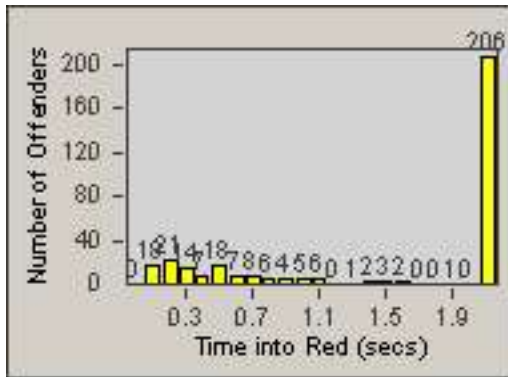

Redflex Redlight Offender Statistics

CONTRACT: Sacramento **LOCATION:** SAC-ISFI-01 I Street and 5th Street
DATE FROM: 23-Feb-2011 **DATE TO:** 23-Mar-2011

LANE 1

LANE 2

LANE 3

Redflex Redlight Offender Statistics

CONTRACT: Sacramento **LOCATION:** SAC-ISFI-01 I Street and 5th Street
DATE FROM: 23-Feb-2011 **DATE TO:** 23-Mar-2011

LANE 4

LANE 5

Redflex Redlight Offender Statistics

CONTRACT: Sacramento LOCATION: SAC-ISFI-01 I Street and 5th Street
DATE FROM: 23-Feb-2011 DATE TO: 23-Mar-2011