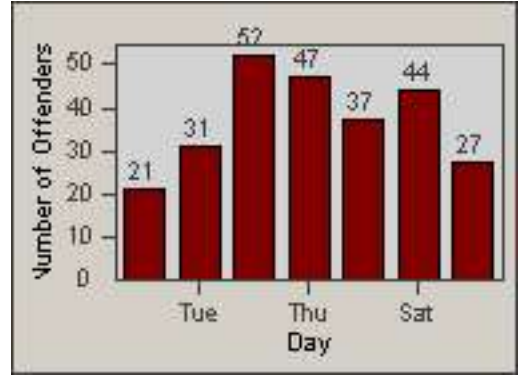

Redflex Redlight Offender Statistics

CONTRACT: Sacramento **LOCATION:** SAC-ISFI-01 I Street and 5th Street
DATE FROM: 23-Feb-2011 **DATE TO:** 23-Mar-2011

LANE 1

LANE 2

LANE 3

Redflex Redlight Offender Statistics

CONTRACT: Sacramento **LOCATION:** SAC-ISFI-01 I Street and 5th Street
DATE FROM: 23-Feb-2011 **DATE TO:** 23-Mar-2011

LANE 4

LANE 5

Redflex Redlight Offender Statistics

CONTRACT: Sacramento LOCATION: SAC-ISFI-01 I Street and 5th Street
DATE FROM: 23-Feb-2011 DATE TO: 23-Mar-2011