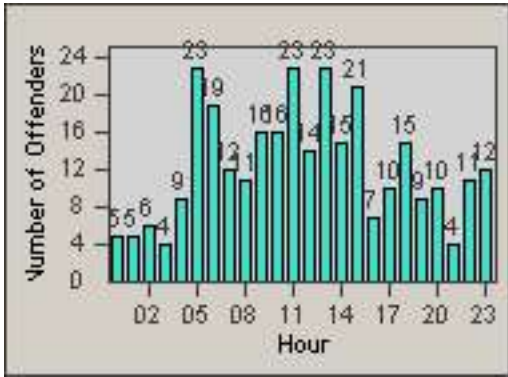

Redflex Redlight Offender Statistics

CONTRACT: Sacramento **LOCATION:** SAC-ISFI-01 I Street and 5th Street
DATE FROM: 23-Feb-2011 **DATE TO:** 23-Mar-2011

LANE 1

LANE 2

LANE 3

Redflex Redlight Offender Statistics

CONTRACT: Sacramento **LOCATION:** SAC-ISFI-01 I Street and 5th Street
DATE FROM: 23-Feb-2011 **DATE TO:** 23-Mar-2011

LANE 4

LANE 5

Redflex Redlight Offender Statistics

CONTRACT: Sacramento LOCATION: SAC-ISFI-01 I Street and 5th Street
DATE FROM: 23-Feb-2011 DATE TO: 23-Mar-2011

LANE 6

LANE TOTAL

Redflex Redlight Offender Statistics

CONTRACT: Sacramento **LOCATION:** SAC-ISFI-01 I Street and 5th Street
DATE FROM: 23-Feb-2011 **DATE TO:** 23-Mar-2011