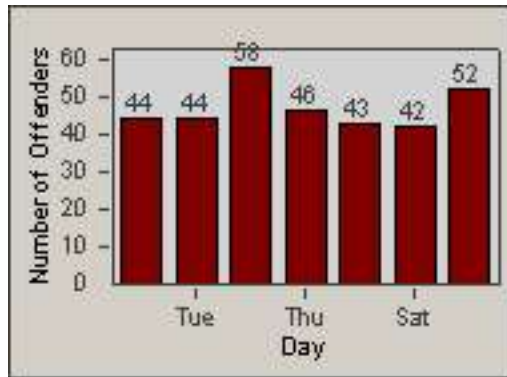

Redflex Redlight Offender Statistics

CONTRACT: Sacramento **LOCATION:** SAC-ISFI-01 I Street and 5th Street
DATE FROM: 23-Feb-2011 **DATE TO:** 23-Mar-2011

LANE 1

LANE 2

LANE 3

Redflex Redlight Offender Statistics

CONTRACT: Sacramento **LOCATION:** SAC-ISFI-01 I Street and 5th Street
DATE FROM: 23-Feb-2011 **DATE TO:** 23-Mar-2011

LANE 4

LANE 5

Redflex Redlight Offender Statistics

CONTRACT: Sacramento LOCATION: SAC-ISFI-01 I Street and 5th Street
DATE FROM: 23-Feb-2011 DATE TO: 23-Mar-2011