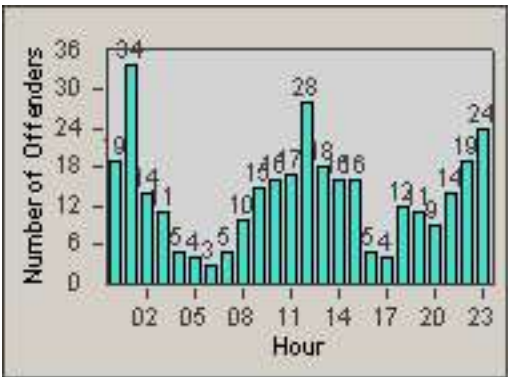

Redflex Redlight Offender Statistics

CONTRACT: Sacramento **LOCATION:** SAC-ISFI-01 I Street and 5th Street
DATE FROM: 23-Feb-2011 **DATE TO:** 23-Mar-2011

LANE 1

LANE 2

LANE 3

Redflex Redlight Offender Statistics

CONTRACT: Sacramento **LOCATION:** SAC-ISFI-01 I Street and 5th Street
DATE FROM: 23-Feb-2011 **DATE TO:** 23-Mar-2011

LANE 4

LANE 5

Redflex Redlight Offender Statistics

CONTRACT: Sacramento LOCATION: SAC-ISFI-01 I Street and 5th Street
DATE FROM: 23-Feb-2011 DATE TO: 23-Mar-2011

LANE 6

LANE TOTAL

Redflex Redlight Offender Statistics

CONTRACT: Sacramento **LOCATION:** SAC-ISFI-01 I Street and 5th Street
DATE FROM: 23-Feb-2011 **DATE TO:** 23-Mar-2011