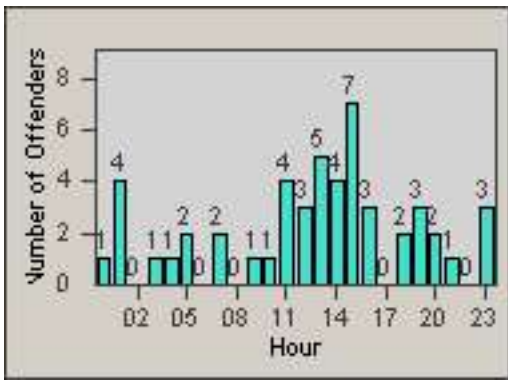

Redflex Redlight Offender Statistics

CONTRACT: Sacramento **LOCATION:** SAC-ISFI-01 I Street and 5th Street
DATE FROM: 23-Feb-2011 **DATE TO:** 23-Mar-2011

LANE 1

LANE 2

LANE 3

Redflex Redlight Offender Statistics

CONTRACT: Sacramento **LOCATION:** SAC-ISFI-01 I Street and 5th Street
DATE FROM: 23-Feb-2011 **DATE TO:** 23-Mar-2011

LANE 4

LANE 5

Redflex Redlight Offender Statistics

CONTRACT: Sacramento LOCATION: SAC-ISFI-01 I Street and 5th Street
DATE FROM: 23-Feb-2011 DATE TO: 23-Mar-2011

LANE 6

LANE TOTAL

Redflex Redlight Offender Statistics

CONTRACT: Sacramento **LOCATION:** SAC-ISFI-01 I Street and 5th Street
DATE FROM: 23-Feb-2011 **DATE TO:** 23-Mar-2011