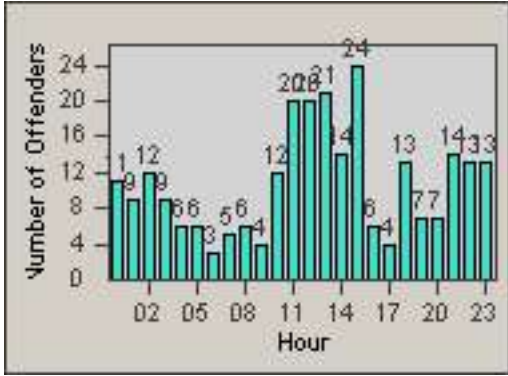

Redflex Redlight Offender Statistics

CONTRACT: Sacramento **LOCATION:** SAC-ISFI-01 I Street and 5th Street
DATE FROM: 23-Feb-2011 **DATE TO:** 23-Mar-2011

LANE 1

LANE 2

LANE 3

Redflex Redlight Offender Statistics

CONTRACT: Sacramento **LOCATION:** SAC-ISFI-01 I Street and 5th Street
DATE FROM: 23-Feb-2011 **DATE TO:** 23-Mar-2011

LANE 4

LANE 5

Redflex Redlight Offender Statistics

CONTRACT: Sacramento LOCATION: SAC-ISFI-01 I Street and 5th Street
DATE FROM: 23-Feb-2011 DATE TO: 23-Mar-2011

LANE 6

LANE TOTAL

Redflex Redlight Offender Statistics

CONTRACT: Sacramento **LOCATION:** SAC-ISFI-01 I Street and 5th Street
DATE FROM: 23-Feb-2011 **DATE TO:** 23-Mar-2011