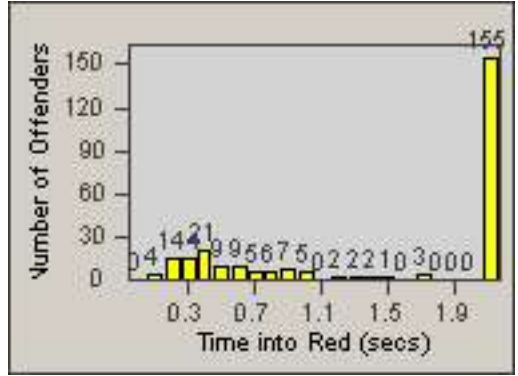

Redflex Redlight Offender Statistics

CONTRACT: Sacramento **LOCATION:** SAC-ISFI-01 I Street and 5th Street
DATE FROM: 23-Feb-2011 **DATE TO:** 23-Mar-2011

LANE 1

LANE 2

LANE 3

Redflex Redlight Offender Statistics

CONTRACT: Sacramento **LOCATION:** SAC-ISFI-01 I Street and 5th Street
DATE FROM: 23-Feb-2011 **DATE TO:** 23-Mar-2011

LANE 4

LANE 5

Redflex Redlight Offender Statistics

CONTRACT: Sacramento LOCATION: SAC-ISFI-01 I Street and 5th Street
DATE FROM: 23-Feb-2011 DATE TO: 23-Mar-2011