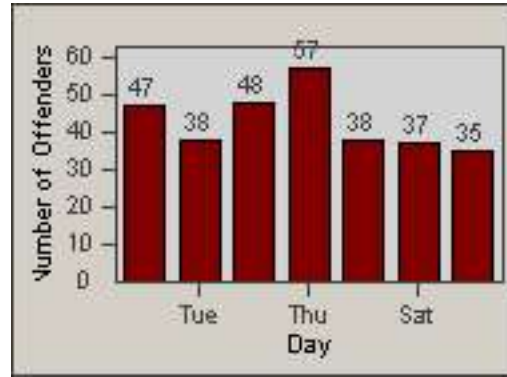

Redflex Redlight Offender Statistics

CONTRACT: Sacramento **LOCATION:** SAC-ISFI-01 I Street and 5th Street
DATE FROM: 23-Feb-2011 **DATE TO:** 23-Mar-2011

LANE 1

LANE 2

LANE 3

Redflex Redlight Offender Statistics

CONTRACT: Sacramento **LOCATION:** SAC-ISFI-01 I Street and 5th Street
DATE FROM: 23-Feb-2011 **DATE TO:** 23-Mar-2011

LANE 4

LANE 5

Redflex Redlight Offender Statistics

CONTRACT: Sacramento LOCATION: SAC-ISFI-01 I Street and 5th Street
DATE FROM: 23-Feb-2011 DATE TO: 23-Mar-2011