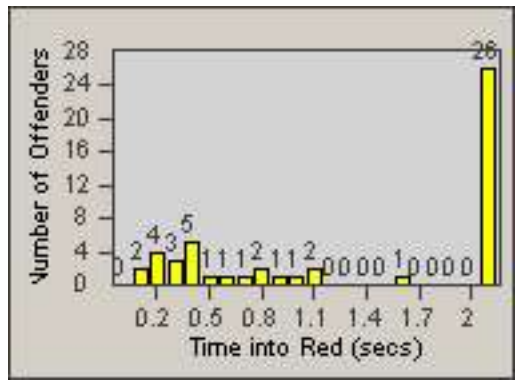

Redflex Redlight Offender Statistics

CONTRACT: Sacramento **LOCATION:** SAC-ISFI-01 I Street and 5th Street
DATE FROM: 23-Feb-2011 **DATE TO:** 23-Mar-2011

LANE 1

LANE 2

LANE 3

Redflex Redlight Offender Statistics

CONTRACT: Sacramento **LOCATION:** SAC-ISFI-01 I Street and 5th Street
DATE FROM: 23-Feb-2011 **DATE TO:** 23-Mar-2011

LANE 4

LANE 5

Redflex Redlight Offender Statistics

CONTRACT: Sacramento LOCATION: SAC-ISFI-01 I Street and 5th Street
DATE FROM: 23-Feb-2011 DATE TO: 23-Mar-2011