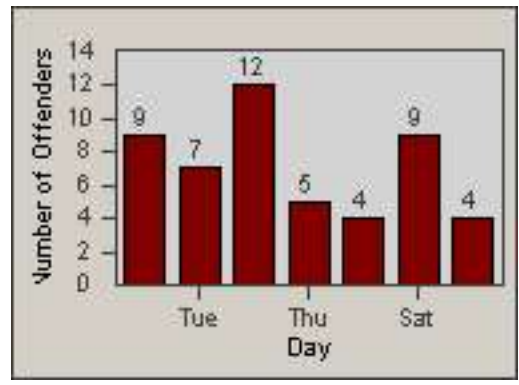

Redflex Redlight Offender Statistics

CONTRACT: Sacramento **LOCATION:** SAC-ISFI-01 I Street and 5th Street
DATE FROM: 23-Feb-2011 **DATE TO:** 23-Mar-2011

LANE 1

LANE 2

LANE 3

Redflex Redlight Offender Statistics

CONTRACT: Sacramento **LOCATION:** SAC-ISFI-01 I Street and 5th Street
DATE FROM: 23-Feb-2011 **DATE TO:** 23-Mar-2011

LANE 4

LANE 5

Redflex Redlight Offender Statistics

CONTRACT: Sacramento LOCATION: SAC-ISFI-01 I Street and 5th Street
DATE FROM: 23-Feb-2011 DATE TO: 23-Mar-2011