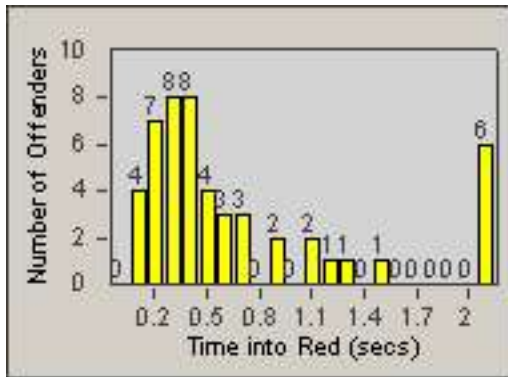

Redflex Redlight Offender Statistics

CONTRACT: Sacramento
 DATE FROM: 01-Nov-2011

LOCATION: SAC-ARWA-01 Arden Way and Watt Avenue
 DATE TO: 30-Nov-2011

LANE 1

LANE 2

LANE 3

Redflex Redlight Offender Statistics

CONTRACT: Sacramento
 DATE FROM: 01-Nov-2011

LOCATION: SAC-ARWA-01 Arden Way and Watt Avenue
 DATE TO: 30-Nov-2011

LANE 4

LANE 5

Redflex Redlight Offender Statistics

CONTRACT: Sacramento
 DATE FROM: 01-Nov-2011