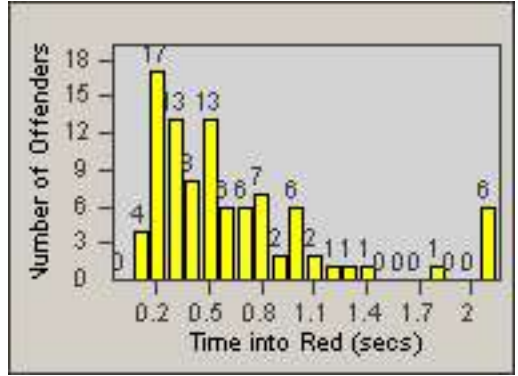

Redflex Redlight Offender Statistics

CONTRACT: Sacramento
 DATE FROM: 01-Nov-2011

LOCATION: SAC-ARWA-01 Arden Way and Watt Avenue
 DATE TO: 30-Nov-2011

LANE 1

LANE 2

LANE 3

Redflex Redlight Offender Statistics

CONTRACT: Sacramento
 DATE FROM: 01-Nov-2011

LOCATION: SAC-ARWA-01 Arden Way and Watt Avenue
 DATE TO: 30-Nov-2011

LANE 4

LANE 5

Redflex Redlight Offender Statistics

CONTRACT: Sacramento
 DATE FROM: 01-Nov-2011