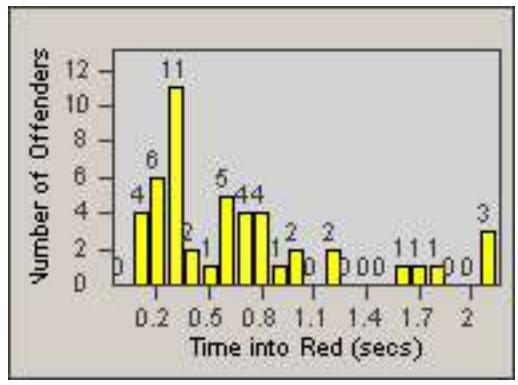

Redflex Redlight Offender Statistics

CONTRACT: Sacramento
 DATE FROM: 01-Nov-2011

LOCATION: SAC-ARWA-01 Arden Way and Watt Avenue
 DATE TO: 30-Nov-2011

LANE 1

LANE 2

LANE 3

Redflex Redlight Offender Statistics

CONTRACT: Sacramento
 DATE FROM: 01-Nov-2011

LOCATION: SAC-ARWA-01 Arden Way and Watt Avenue
 DATE TO: 30-Nov-2011

LANE 4

LANE 5

Redflex Redlight Offender Statistics

CONTRACT: Sacramento
 DATE FROM: 01-Nov-2011