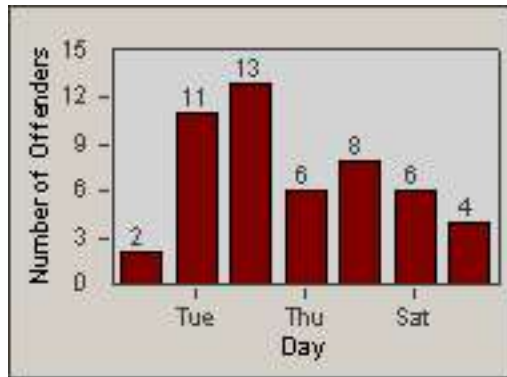

Redflex Redlight Offender Statistics

CONTRACT: Sacramento
 DATE FROM: 01-Nov-2011

LOCATION: SAC-ARWA-01 Arden Way and Watt Avenue
 DATE TO: 30-Nov-2011

LANE 1

LANE 2

LANE 3

Redflex Redlight Offender Statistics

CONTRACT: Sacramento
 DATE FROM: 01-Nov-2011

LOCATION: SAC-ARWA-01 Arden Way and Watt Avenue
 DATE TO: 30-Nov-2011

LANE 4

LANE 5

Redflex Redlight Offender Statistics

CONTRACT: Sacramento
 DATE FROM: 01-Nov-2011