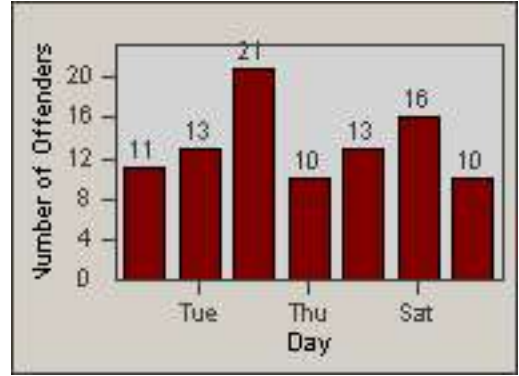

Redflex Redlight Offender Statistics

CONTRACT: Sacramento
 DATE FROM: 01-Nov-2011

LOCATION: SAC-ARWA-01 Arden Way and Watt Avenue
 DATE TO: 30-Nov-2011

LANE 1

LANE 2

LANE 3

Redflex Redlight Offender Statistics

CONTRACT: Sacramento
 DATE FROM: 01-Nov-2011

LOCATION: SAC-ARWA-01 Arden Way and Watt Avenue
 DATE TO: 30-Nov-2011

LANE 4

LANE 5

Redflex Redlight Offender Statistics

CONTRACT: Sacramento
 DATE FROM: 01-Nov-2011