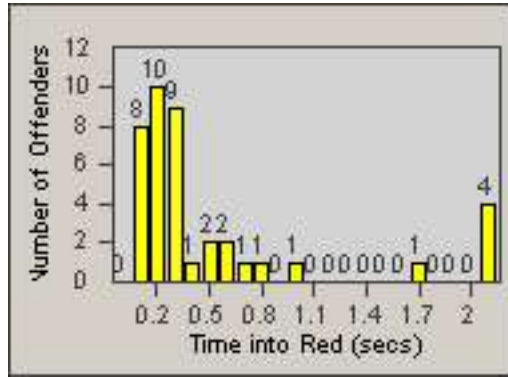

Redflex Redlight Offender Statistics

CONTRACT: Sacramento
 DATE FROM: 01-Nov-2011

LOCATION: SAC-ARWA-01 Arden Way and Watt Avenue
 DATE TO: 30-Nov-2011

LANE 1

LANE 2

LANE 3

Redflex Redlight Offender Statistics

CONTRACT: Sacramento
 DATE FROM: 01-Nov-2011

LOCATION: SAC-ARWA-01 Arden Way and Watt Avenue
 DATE TO: 30-Nov-2011

LANE 4

LANE 5

Redflex Redlight Offender Statistics

CONTRACT: Sacramento
 DATE FROM: 01-Nov-2011