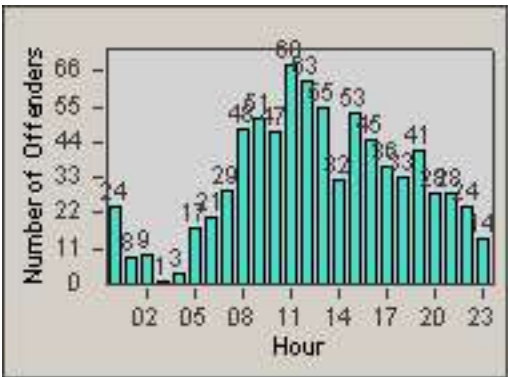

CONTRACT: Sacramento
 DATE FROM: 01-Nov-2011

LOCATION: SAC-ARWA-01 Arden Way and Watt Avenue
 DATE TO: 30-Nov-2011

LANE 4

LANE 5

Redflex Redlight Offender Statistics

CONTRACT: Sacramento
 DATE FROM: 01-Nov-2011

LOCATION: SAC-ARWA-01 Arden Way and Watt Avenue
 DATE TO: 30-Nov-2011

LANE 6

LANE TOTAL

Redflex Redlight Offender Statistics

CONTRACT: Sacramento
 DATE FROM: 01-Nov-2011

LOCATION: SAC-ARWA-01 Arden Way and Watt Avenue
 DATE TO: 30-Nov-2011