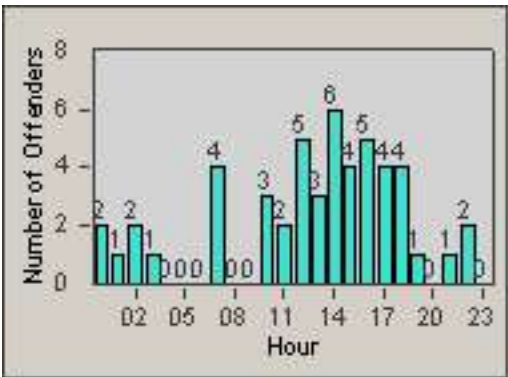

Redflex Redlight Offender Statistics

CONTRACT: Sacramento
 DATE FROM: 01-Nov-2011

LOCATION: SAC-ARWA-01 Arden Way and Watt Avenue
 DATE TO: 30-Nov-2011

LANE 1

LANE 2

LANE 3

Redflex Redlight Offender Statistics

CONTRACT: Sacramento
 DATE FROM: 01-Nov-2011

LOCATION: SAC-ARWA-01 Arden Way and Watt Avenue
 DATE TO: 30-Nov-2011

LANE 4

LANE 5

Redflex Redlight Offender Statistics

CONTRACT: Sacramento
 DATE FROM: 01-Nov-2011