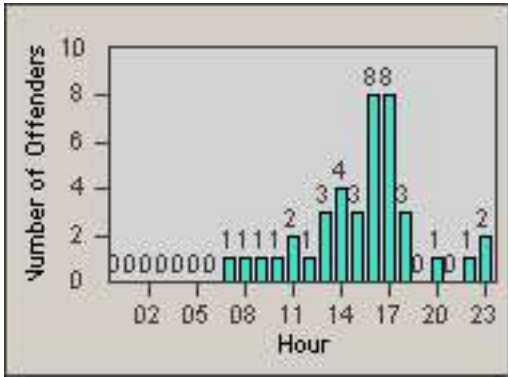

Redflex Redlight Offender Statistics

CONTRACT: Sacramento
 DATE FROM: 01-Nov-2011

LOCATION: SAC-ARWA-01 Arden Way and Watt Avenue
 DATE TO: 30-Nov-2011

LANE 1

LANE 2

LANE 3

Redflex Redlight Offender Statistics

CONTRACT: Sacramento
 DATE FROM: 01-Nov-2011

LOCATION: SAC-ARWA-01 Arden Way and Watt Avenue
 DATE TO: 30-Nov-2011

LANE 4

LANE 5

Redflex Redlight Offender Statistics

CONTRACT: Sacramento
 DATE FROM: 01-Nov-2011

LOCATION: SAC-ARWA-01 Arden Way and Watt Avenue
 DATE TO: 30-Nov-2011

LANE 6

LANE TOTAL

Redflex Redlight Offender Statistics

CONTRACT: Sacramento
 DATE FROM: 01-Nov-2011

LOCATION: SAC-ARWA-01 Arden Way and Watt Avenue
 DATE TO: 30-Nov-2011