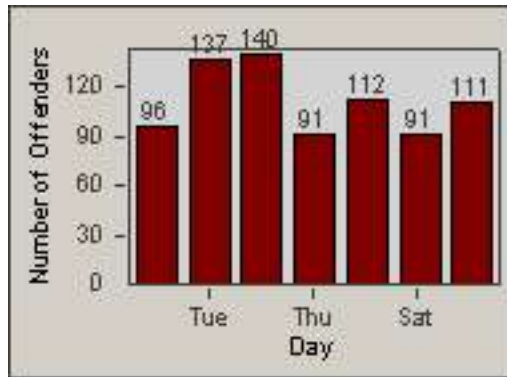

CONTRACT: Sacramento
 DATE FROM: 01-Nov-2011

LOCATION: SAC-ARWA-01 Arden Way and Watt Avenue
 DATE TO: 30-Nov-2011

LANE 4

LANE 5

Redflex Redlight Offender Statistics

CONTRACT: Sacramento
 DATE FROM: 01-Nov-2011

LOCATION: SAC-ARWA-01 Arden Way and Watt Avenue
 DATE TO: 30-Nov-2011

LANE 6

LANE TOTAL

Redflex Redlight Offender Statistics

CONTRACT: Sacramento
 DATE FROM: 01-Nov-2011

LOCATION: SAC-ARWA-01 Arden Way and Watt Avenue
 DATE TO: 30-Nov-2011