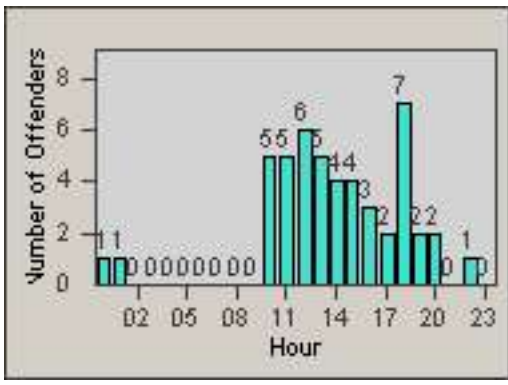

Redflex Redlight Offender Statistics

CONTRACT: Sacramento
 DATE FROM: 01-Nov-2011

LOCATION: SAC-ARWA-01 Arden Way and Watt Avenue
 DATE TO: 30-Nov-2011

LANE 1

LANE 2

LANE 3

Redflex Redlight Offender Statistics

CONTRACT: Sacramento
 DATE FROM: 01-Nov-2011

LOCATION: SAC-ARWA-01 Arden Way and Watt Avenue
 DATE TO: 30-Nov-2011

LANE 4

LANE 5

Redflex Redlight Offender Statistics

CONTRACT: Sacramento
 DATE FROM: 01-Nov-2011

LOCATION: SAC-ARWA-01 Arden Way and Watt Avenue
 DATE TO: 30-Nov-2011

LANE 6

LANE TOTAL

Redflex Redlight Offender Statistics

CONTRACT: Sacramento
 DATE FROM: 01-Nov-2011

LOCATION: SAC-ARWA-01 Arden Way and Watt Avenue
 DATE TO: 30-Nov-2011