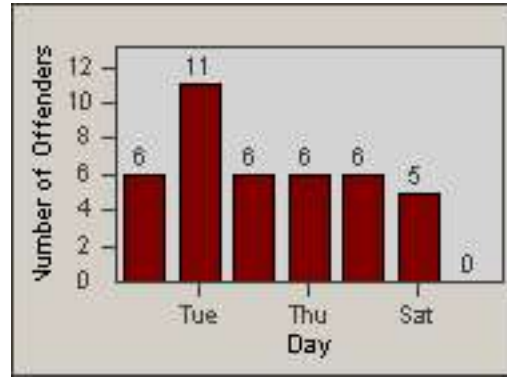

Redflex Redlight Offender Statistics

CONTRACT: Sacramento
 DATE FROM: 01-Nov-2011

LOCATION: SAC-ARWA-01 Arden Way and Watt Avenue
 DATE TO: 30-Nov-2011

LANE 1

LANE 2

LANE 3

Redflex Redlight Offender Statistics

CONTRACT: Sacramento
 DATE FROM: 01-Nov-2011

LOCATION: SAC-ARWA-01 Arden Way and Watt Avenue
 DATE TO: 30-Nov-2011

LANE 4

LANE 5

Redflex Redlight Offender Statistics

CONTRACT: Sacramento
 DATE FROM: 01-Nov-2011