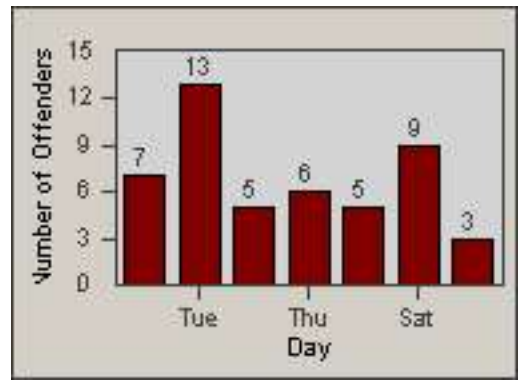

Redflex Redlight Offender Statistics

CONTRACT: Sacramento
 DATE FROM: 01-Nov-2011

LOCATION: SAC-ARWA-01 Arden Way and Watt Avenue
 DATE TO: 30-Nov-2011

LANE 1

LANE 2

LANE 3

Redflex Redlight Offender Statistics

CONTRACT: Sacramento
 DATE FROM: 01-Nov-2011

LOCATION: SAC-ARWA-01 Arden Way and Watt Avenue
 DATE TO: 30-Nov-2011

LANE 4

LANE 5

Redflex Redlight Offender Statistics

CONTRACT: Sacramento
 DATE FROM: 01-Nov-2011