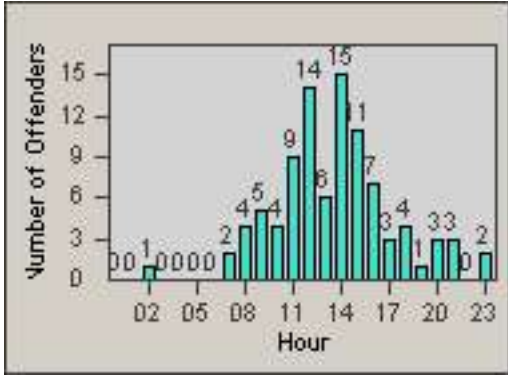

Redflex Redlight Offender Statistics

CONTRACT: Sacramento
 DATE FROM: 01-Nov-2011

LOCATION: SAC-ARWA-01 Arden Way and Watt Avenue
 DATE TO: 30-Nov-2011

LANE 1

LANE 2

LANE 3

Redflex Redlight Offender Statistics

CONTRACT: Sacramento
 DATE FROM: 01-Nov-2011

LOCATION: SAC-ARWA-01 Arden Way and Watt Avenue
 DATE TO: 30-Nov-2011

LANE 4

LANE 5

Redflex Redlight Offender Statistics

CONTRACT: Sacramento
 DATE FROM: 01-Nov-2011