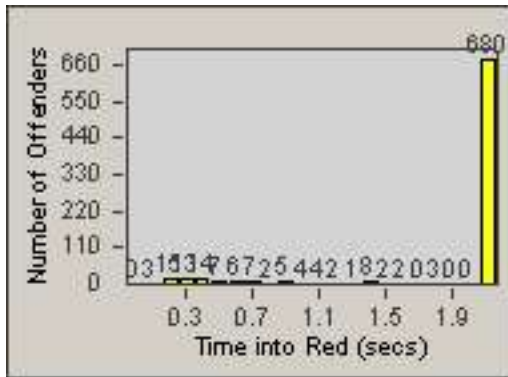

CONTRACT: Sacramento
 DATE FROM: 01-Nov-2011

LOCATION: SAC-ARWA-01 Arden Way and Watt Avenue
 DATE TO: 30-Nov-2011

LANE 4

LANE 5

Redflex Redlight Offender Statistics

CONTRACT: Sacramento
 DATE FROM: 01-Nov-2011

LOCATION: SAC-ARWA-01 Arden Way and Watt Avenue
 DATE TO: 30-Nov-2011

LANE 6

LANE TOTAL

Redflex Redlight Offender Statistics

CONTRACT: Sacramento
 DATE FROM: 01-Nov-2011

LOCATION: SAC-ARWA-01 Arden Way and Watt Avenue
 DATE TO: 30-Nov-2011