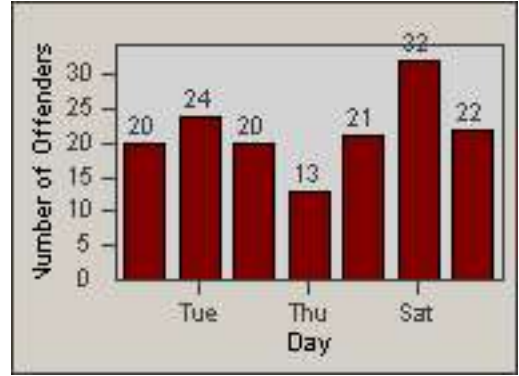

Redflex Redlight Offender Statistics

CONTRACT: Sacramento
 DATE FROM: 01-Oct-2011

LOCATION: SAC-ARWA-01 Arden Way and Watt Avenue
 DATE TO: 31-Oct-2011

LANE 1

LANE 2

LANE 3

Redflex Redlight Offender Statistics

CONTRACT: Sacramento
 DATE FROM: 01-Oct-2011

LOCATION: SAC-ARWA-01 Arden Way and Watt Avenue
 DATE TO: 31-Oct-2011

LANE 4

LANE 5

Redflex Redlight Offender Statistics

CONTRACT: Sacramento
 DATE FROM: 01-Oct-2011