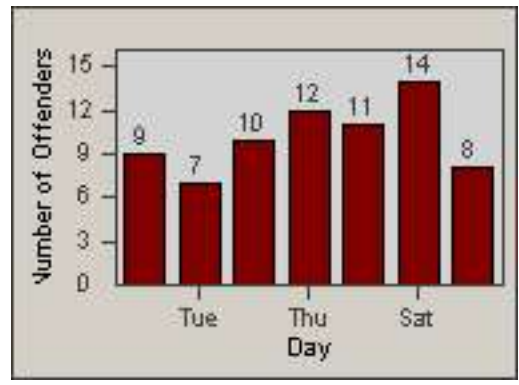

Redflex Redlight Offender Statistics

CONTRACT: Sacramento
 DATE FROM: 01-Oct-2011

LOCATION: SAC-ARWA-01 Arden Way and Watt Avenue
 DATE TO: 31-Oct-2011

LANE 1

LANE 2

LANE 3

Redflex Redlight Offender Statistics

CONTRACT: Sacramento
 DATE FROM: 01-Oct-2011

LOCATION: SAC-ARWA-01 Arden Way and Watt Avenue
 DATE TO: 31-Oct-2011

LANE 4

LANE 5

Redflex Redlight Offender Statistics

CONTRACT: Sacramento
 DATE FROM: 01-Oct-2011