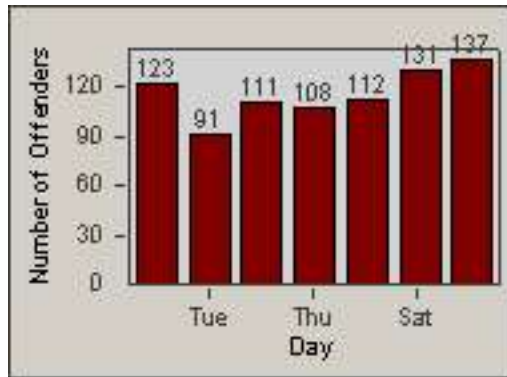

CONTRACT: Sacramento
 DATE FROM: 01-Oct-2011

LOCATION: SAC-ARWA-01 Arden Way and Watt Avenue
 DATE TO: 31-Oct-2011

LANE 4

LANE 5

Redflex Redlight Offender Statistics

CONTRACT: Sacramento
 DATE FROM: 01-Oct-2011

LOCATION: SAC-ARWA-01 Arden Way and Watt Avenue
 DATE TO: 31-Oct-2011

LANE 6

LANE TOTAL

Redflex Redlight Offender Statistics

CONTRACT: Sacramento
 DATE FROM: 01-Oct-2011

LOCATION: SAC-ARWA-01 Arden Way and Watt Avenue
 DATE TO: 31-Oct-2011