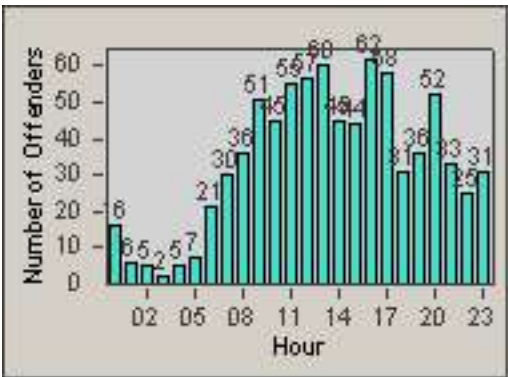

CONTRACT: Sacramento
 DATE FROM: 01-Oct-2011

LOCATION: SAC-ARWA-01 Arden Way and Watt Avenue
 DATE TO: 31-Oct-2011

LANE 4

LANE 5

Redflex Redlight Offender Statistics

CONTRACT: Sacramento
 DATE FROM: 01-Oct-2011

LOCATION: SAC-ARWA-01 Arden Way and Watt Avenue
 DATE TO: 31-Oct-2011

LANE 6

LANE TOTAL

Redflex Redlight Offender Statistics

CONTRACT: Sacramento
 DATE FROM: 01-Oct-2011

LOCATION: SAC-ARWA-01 Arden Way and Watt Avenue
 DATE TO: 31-Oct-2011