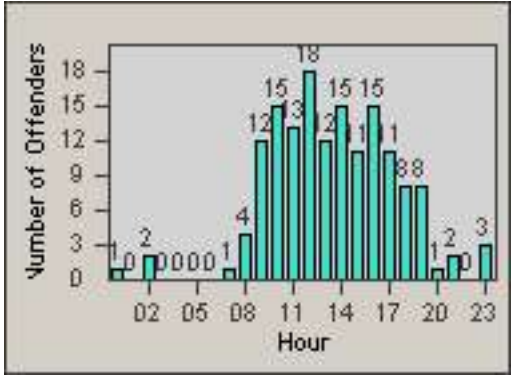

Redflex Redlight Offender Statistics

CONTRACT: Sacramento
 DATE FROM: 01-Oct-2011

LOCATION: SAC-ARWA-01 Arden Way and Watt Avenue
 DATE TO: 31-Oct-2011

LANE 1

LANE 2

LANE 3

Redflex Redlight Offender Statistics

CONTRACT: Sacramento
 DATE FROM: 01-Oct-2011

LOCATION: SAC-ARWA-01 Arden Way and Watt Avenue
 DATE TO: 31-Oct-2011

LANE 4

LANE 5

Redflex Redlight Offender Statistics

CONTRACT: Sacramento
 DATE FROM: 01-Oct-2011

LOCATION: SAC-ARWA-01 Arden Way and Watt Avenue
 DATE TO: 31-Oct-2011

LANE 6

LANE TOTAL

Redflex Redlight Offender Statistics

CONTRACT: Sacramento
 DATE FROM: 01-Oct-2011

LOCATION: SAC-ARWA-01 Arden Way and Watt Avenue
 DATE TO: 31-Oct-2011