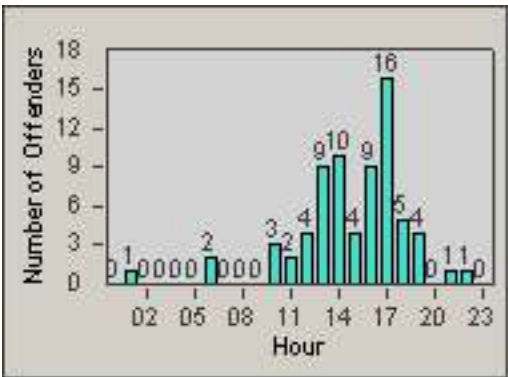

Redflex Redlight Offender Statistics

CONTRACT: Sacramento
 DATE FROM: 01-Oct-2011

LOCATION: SAC-ARWA-01 Arden Way and Watt Avenue
 DATE TO: 31-Oct-2011

LANE 1

LANE 2

LANE 3

Redflex Redlight Offender Statistics

CONTRACT: Sacramento
 DATE FROM: 01-Oct-2011

LOCATION: SAC-ARWA-01 Arden Way and Watt Avenue
 DATE TO: 31-Oct-2011

LANE 4

LANE 5

Redflex Redlight Offender Statistics

CONTRACT: Sacramento
 DATE FROM: 01-Oct-2011

LOCATION: SAC-ARWA-01 Arden Way and Watt Avenue
 DATE TO: 31-Oct-2011

LANE 6

LANE TOTAL

Redflex Redlight Offender Statistics

CONTRACT: Sacramento
 DATE FROM: 01-Oct-2011

LOCATION: SAC-ARWA-01 Arden Way and Watt Avenue
 DATE TO: 31-Oct-2011