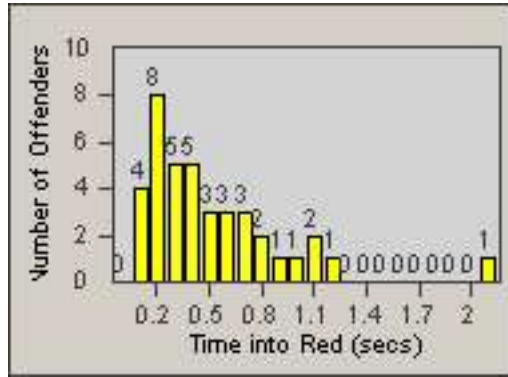

Redflex Redlight Offender Statistics

CONTRACT: Sacramento
 DATE FROM: 01-Oct-2011

LOCATION: SAC-ARWA-01 Arden Way and Watt Avenue
 DATE TO: 31-Oct-2011

LANE 1

LANE 2

LANE 3

Redflex Redlight Offender Statistics

CONTRACT: Sacramento
 DATE FROM: 01-Oct-2011

LOCATION: SAC-ARWA-01 Arden Way and Watt Avenue
 DATE TO: 31-Oct-2011

LANE 4

LANE 5

Redflex Redlight Offender Statistics

CONTRACT: Sacramento
 DATE FROM: 01-Oct-2011