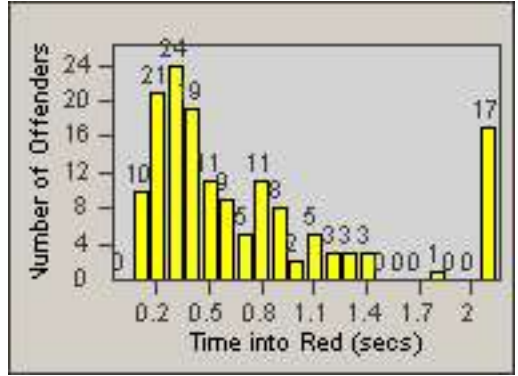

Redflex Redlight Offender Statistics

CONTRACT: Sacramento
 DATE FROM: 01-Oct-2011

LOCATION: SAC-ARWA-01 Arden Way and Watt Avenue
 DATE TO: 31-Oct-2011

LANE 1

LANE 2

LANE 3

Redflex Redlight Offender Statistics

CONTRACT: Sacramento
 DATE FROM: 01-Oct-2011

LOCATION: SAC-ARWA-01 Arden Way and Watt Avenue
 DATE TO: 31-Oct-2011

LANE 4

LANE 5

Redflex Redlight Offender Statistics

CONTRACT: Sacramento
 DATE FROM: 01-Oct-2011