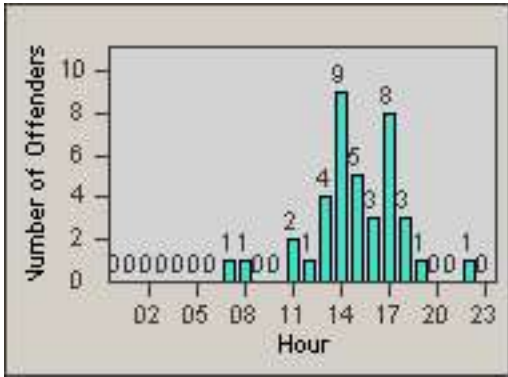

Redflex Redlight Offender Statistics

CONTRACT: Sacramento
 DATE FROM: 01-Oct-2011

LOCATION: SAC-ARWA-01 Arden Way and Watt Avenue
 DATE TO: 31-Oct-2011

LANE 1

LANE 2

LANE 3

Redflex Redlight Offender Statistics

CONTRACT: Sacramento
 DATE FROM: 01-Oct-2011

LOCATION: SAC-ARWA-01 Arden Way and Watt Avenue
 DATE TO: 31-Oct-2011

LANE 4

LANE 5

Redflex Redlight Offender Statistics

CONTRACT: Sacramento
 DATE FROM: 01-Oct-2011

LOCATION: SAC-ARWA-01 Arden Way and Watt Avenue
 DATE TO: 31-Oct-2011

LANE 6

LANE TOTAL

Redflex Redlight Offender Statistics

CONTRACT: Sacramento
 DATE FROM: 01-Oct-2011

LOCATION: SAC-ARWA-01 Arden Way and Watt Avenue
 DATE TO: 31-Oct-2011