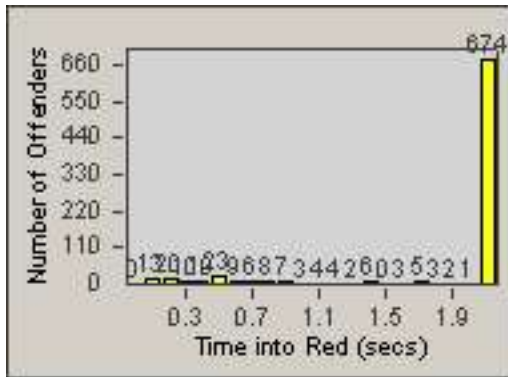

CONTRACT: Sacramento
 DATE FROM: 01-Oct-2011

LOCATION: SAC-ARWA-01 Arden Way and Watt Avenue
 DATE TO: 31-Oct-2011

LANE 4

LANE 5

Redflex Redlight Offender Statistics

CONTRACT: Sacramento
 DATE FROM: 01-Oct-2011

LOCATION: SAC-ARWA-01 Arden Way and Watt Avenue
 DATE TO: 31-Oct-2011

LANE 6

LANE TOTAL

Redflex Redlight Offender Statistics

CONTRACT: Sacramento
 DATE FROM: 01-Oct-2011

LOCATION: SAC-ARWA-01 Arden Way and Watt Avenue
 DATE TO: 31-Oct-2011