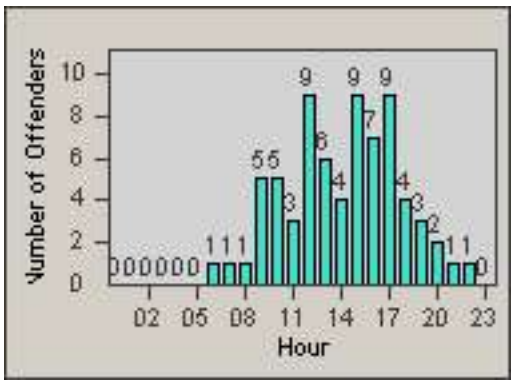

Redflex Redlight Offender Statistics

CONTRACT: Sacramento
 DATE FROM: 01-Oct-2011

LOCATION: SAC-ARWA-01 Arden Way and Watt Avenue
 DATE TO: 31-Oct-2011

LANE 1

LANE 2

LANE 3

Redflex Redlight Offender Statistics

CONTRACT: Sacramento
 DATE FROM: 01-Oct-2011

LOCATION: SAC-ARWA-01 Arden Way and Watt Avenue
 DATE TO: 31-Oct-2011

LANE 4

LANE 5

Redflex Redlight Offender Statistics

CONTRACT: Sacramento
 DATE FROM: 01-Oct-2011