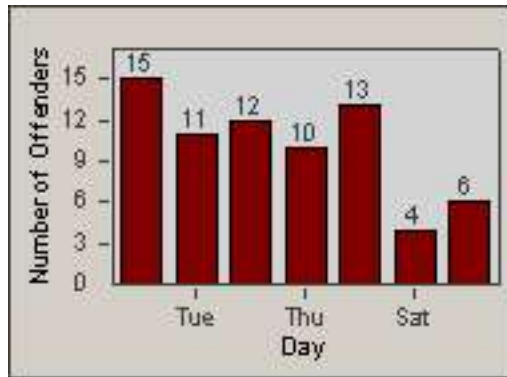

Redflex Redlight Offender Statistics

CONTRACT: Sacramento
 DATE FROM: 01-Oct-2011

LOCATION: SAC-ARWA-01 Arden Way and Watt Avenue
 DATE TO: 31-Oct-2011

LANE 1

LANE 2

LANE 3

Redflex Redlight Offender Statistics

CONTRACT: Sacramento
 DATE FROM: 01-Oct-2011

LOCATION: SAC-ARWA-01 Arden Way and Watt Avenue
 DATE TO: 31-Oct-2011

LANE 4

LANE 5

Redflex Redlight Offender Statistics

CONTRACT: Sacramento
 DATE FROM: 01-Oct-2011