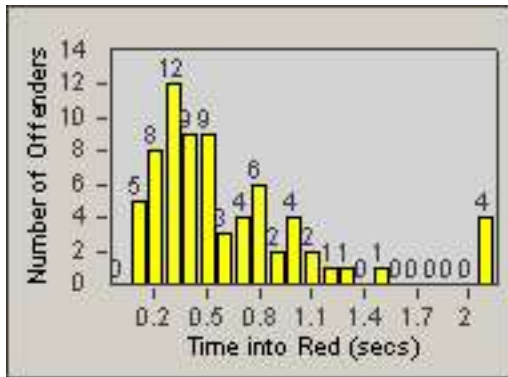

Redflex Redlight Offender Statistics

CONTRACT: Sacramento
 DATE FROM: 01-Oct-2011

LOCATION: SAC-ARWA-01 Arden Way and Watt Avenue
 DATE TO: 31-Oct-2011

LANE 1

LANE 2

LANE 3

Redflex Redlight Offender Statistics

CONTRACT: Sacramento
 DATE FROM: 01-Oct-2011

LOCATION: SAC-ARWA-01 Arden Way and Watt Avenue
 DATE TO: 31-Oct-2011

LANE 4

LANE 5

Redflex Redlight Offender Statistics

CONTRACT: Sacramento
 DATE FROM: 01-Oct-2011