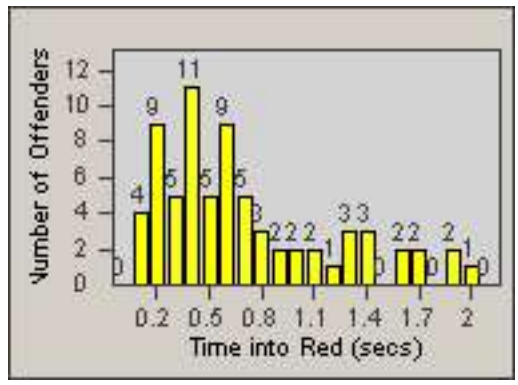

Redflex Redlight Offender Statistics

CONTRACT: Sacramento
 DATE FROM: 01-Oct-2011

LOCATION: SAC-ARWA-01 Arden Way and Watt Avenue
 DATE TO: 31-Oct-2011

LANE 1

LANE 2

LANE 3

Redflex Redlight Offender Statistics

CONTRACT: Sacramento
 DATE FROM: 01-Oct-2011

LOCATION: SAC-ARWA-01 Arden Way and Watt Avenue
 DATE TO: 31-Oct-2011

LANE 4

LANE 5

Redflex Redlight Offender Statistics

CONTRACT: Sacramento
 DATE FROM: 01-Oct-2011