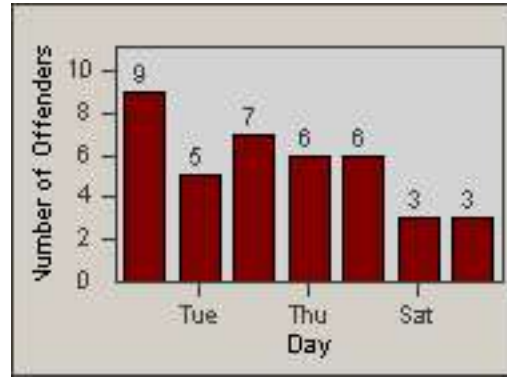

Redflex Redlight Offender Statistics

CONTRACT: Sacramento
 DATE FROM: 01-Oct-2011

LOCATION: SAC-ARWA-01 Arden Way and Watt Avenue
 DATE TO: 31-Oct-2011

LANE 1

LANE 2

LANE 3

Redflex Redlight Offender Statistics

CONTRACT: Sacramento
 DATE FROM: 01-Oct-2011

LOCATION: SAC-ARWA-01 Arden Way and Watt Avenue
 DATE TO: 31-Oct-2011

LANE 4

LANE 5

Redflex Redlight Offender Statistics

CONTRACT: Sacramento
 DATE FROM: 01-Oct-2011