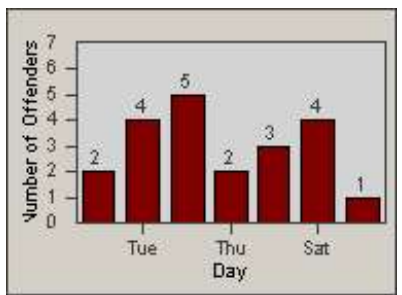

Redflex Redlight Offender Statistics

CONTRACT: San Carlos
 DATE FROM: 1/Dec/2009

LOCATION: SCA-BRIN-01 Brittan Avenue and Industrial Road
 DATE TO: 31/Dec/2009

LANE 1

LANE 2

LANE TOTAL

Redflex Redlight Offender Statistics