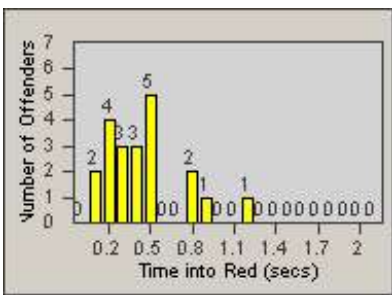

Redflex Redlight Offender Statistics

CONTRACT: San Carlos
 DATE FROM: 1/Dec/2009

LOCATION: SCA-BRIN-01 Brittan Avenue and Industrial Road
 DATE TO: 31/Dec/2009

LANE 1

LANE 2

LANE TOTAL

Redflex Redlight Offender Statistics