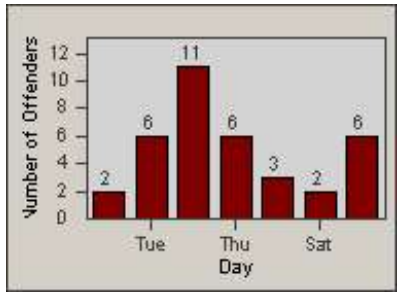

Redflex Redlight Offender Statistics

CONTRACT: San Carlos
 DATE FROM: 1/Dec/2009

LOCATION: SCA-BRIN-01 Brittan Avenue and Industrial Road
 DATE TO: 31/Dec/2009

LANE 1

LANE 2

LANE TOTAL

Redflex Redlight Offender Statistics