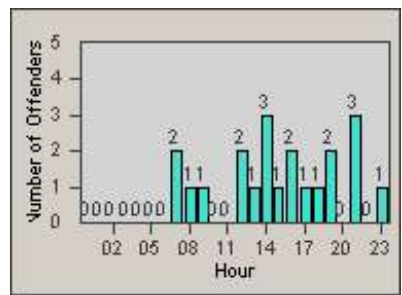

Redflex Redlight Offender Statistics

CONTRACT: San Carlos
 DATE FROM: 1/Dec/2009

LOCATION: SCA-BRIN-01 Brittan Avenue and Industrial Road
 DATE TO: 31/Dec/2009

LANE 1

LANE 2

LANE TOTAL

Redflex Redlight Offender Statistics