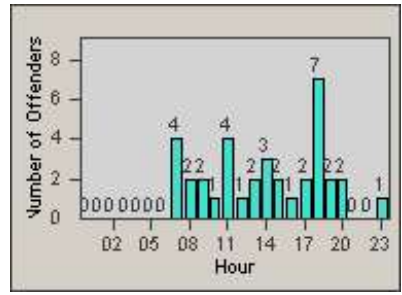

Redflex Redlight Offender Statistics

CONTRACT: San Carlos
 DATE FROM: 1/Dec/2009

LOCATION: SCA-BRIN-01 Brittan Avenue and Industrial Road
 DATE TO: 31/Dec/2009

LANE 1

LANE 2

LANE TOTAL

Redflex Redlight Offender Statistics