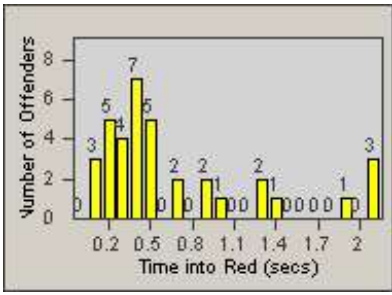

Redflex Redlight Offender Statistics

CONTRACT: San Carlos
 DATE FROM: 1/Dec/2009

LOCATION: SCA-BRIN-01 Brittan Avenue and Industrial Road
 DATE TO: 31/Dec/2009

LANE 1

LANE 2

LANE TOTAL

Redflex Redlight Offender Statistics