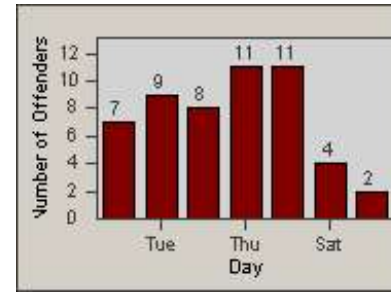

Redflex Redlight Offender Statistics

CONTRACT: San Carlos
DATE FROM: 1/Jun/2009

LOCATION: SCA-BRIN-01 Brittan Avenue and Industrial Road
DATE TO: 30/Jun/2009

LANE 1

LANE 2

LANE TOTAL