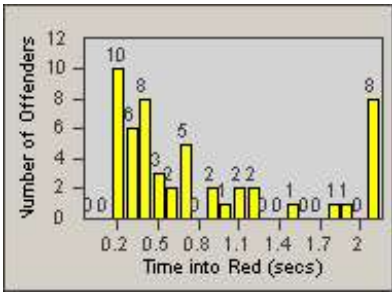

Redflex Redlight Offender Statistics

CONTRACT: San Carlos
DATE FROM: 1/Jun/2009

LOCATION: SCA-BRIN-01 Brittan Avenue and Industrial Road
DATE TO: 30/Jun/2009

LANE 1

LANE 2

LANE TOTAL