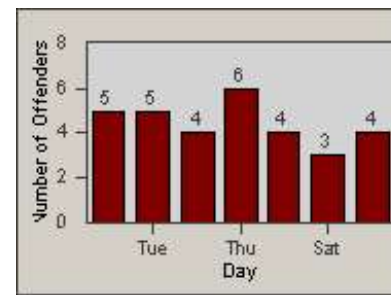

Redflex Redlight Offender Statistics

CONTRACT: San Carlos
DATE FROM: 1/Jun/2009

LOCATION: SCA-BRIN-01 Brittan Avenue and Industrial Road
DATE TO: 30/Jun/2009

LANE 1