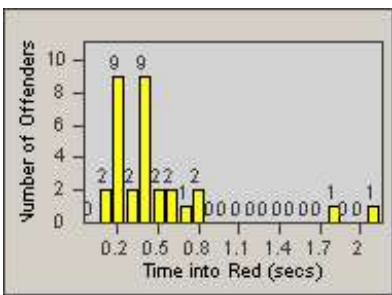

Redflex Redlight Offender Statistics

CONTRACT: San Carlos
DATE FROM: 1/Jun/2009

LOCATION: SCA-BRIN-01 Brittan Avenue and Industrial Road
DATE TO: 30/Jun/2009

LANE 1