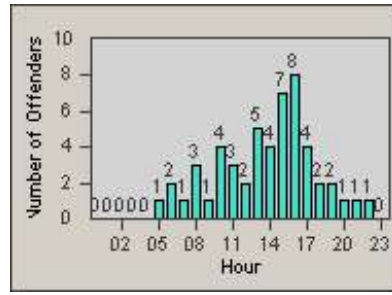

Redflex Redlight Offender Statistics

CONTRACT: San Carlos
DATE FROM: 1/Jun/2009

LOCATION: SCA-BRIN-01 Brittan Avenue and Industrial Road
DATE TO: 30/Jun/2009

LANE 1

LANE 2

LANE TOTAL