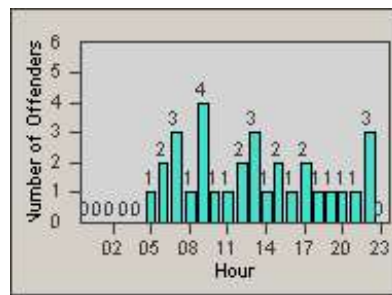

Redflex Redlight Offender Statistics

CONTRACT: San Carlos
DATE FROM: 1/Jun/2009

LOCATION: SCA-BRIN-01 Brittan Avenue and Industrial Road
DATE TO: 30/Jun/2009

LANE 1