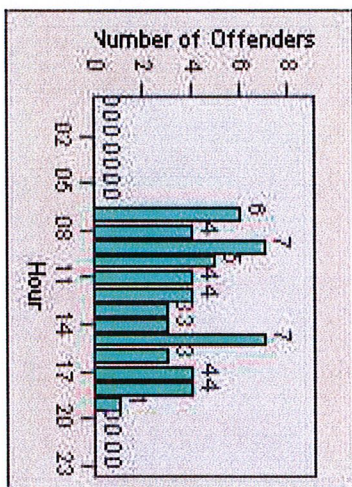

# Redflex Redlight Offender Statistics

**CONTRACT:** San Rafael      **LOCATION:** SRA-IR3-01 Irwin St/Third St  
**DATE FROM:** 01-Jul-2013      **DATE TO:** 30-Sep-2013

# Redflex Redlight Offender Statistics

**CONTRACT:** San Rafael      **LOCATION:** SRA-3IR-01 Third St/Irwin St  
**DATE FROM:** 01-Jul-2013      **DATE TO:** 30-Sep-2013

LANE 1

LANE 2

LANE 3