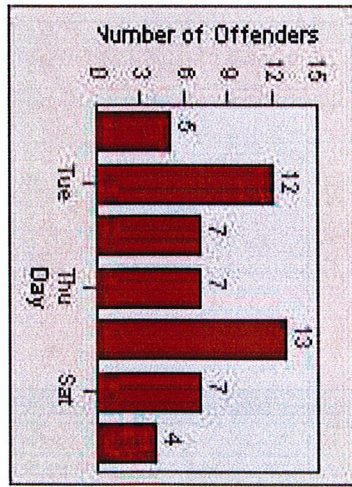

# Redflex Redlight Offender Statistics

**CONTRACT:** San Rafael      **LOCATION:** SRA-IR3-01 Irwin St/Third St  
**DATE FROM:** 01-Jul-2013      **DATE TO:** 30-Sep-2013

# Redflex Redlight Offender Statistics

**CONTRACT:** San Rafael      **LOCATION:** SRA-3IR-01 Third St/Irwin St  
**DATE FROM:** 01-Jul-2013      **DATE TO:** 30-Sep-2013

LANE 1

LANE 2

LANE 3

# Redflex Redlight Offender Statistics

**CONTRACT:** San Rafael      **LOCATION:** SRA-3IR-01 Third St/Irwin St  
**DATE FROM:** 01-Jul-2013      **DATE TO:** 30-Sep-2013

LANE 4

LANE TOTAL