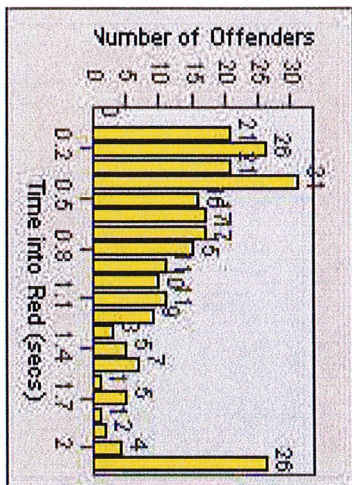

# Redflex Redlight Offender Statistics

**CONTRACT:** San Rafael      **LOCATION:** SRA-IR3-01 Irwin St/Third St  
**DATE FROM:** 01-Jul-2013      **DATE TO:** 30-Sep-2013

# Redflex Redlight Offender Statistics

**CONTRACT:** San Rafael      **LOCATION:** SRA-3IR-01 Third St/Irwin St  
**DATE FROM:** 01-Jul-2013      **DATE TO:** 30-Sep-2013

LANE 1

LANE 2

LANE 3

# Redflex Redlight Offender Statistics

**CONTRACT:** San Rafael      **LOCATION:** SRA-3IR-01 Third St/Irwin St  
**DATE FROM:** 01-Jul-2013      **DATE TO:** 30-Sep-2013

LANE 4

LANE TOTAL