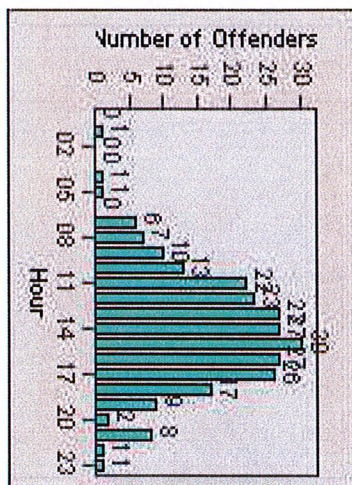

# Redflex Redlight Offender Statistics

**CONTRACT:** San Rafael      **LOCATION:** SRA-3IR-01 Third St/Irwin St  
**DATE FROM:** 01-Jul-2013      **DATE TO:** 30-Sep-2013

LANE 1

LANE 2

LANE 3

# Redflex Redlight Offender Statistics

**CONTRACT:** San Rafael      **LOCATION:** SRA-3IR-01 Third St/Irwin St  
**DATE FROM:** 01-Jul-2013      **DATE TO:** 30-Sep-2013

LANE 4

LANE TOTAL