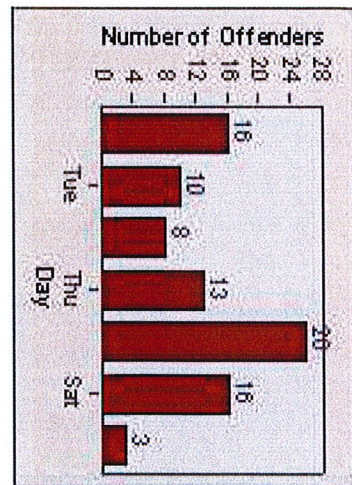

# Redflex Redlight Offender Statistics

**CONTRACT:** San Rafael      **LOCATION:** SRA-IR3-01 Irwin St/Third St  
**DATE FROM:** 01-Jul-2013      **DATE TO:** 30-Sep-2013

# Redflex Redlight Offender Statistics

**CONTRACT:** San Rafael      **LOCATION:** SRA-3IR-01 Third St/Irwin St  
**DATE FROM:** 01-Jul-2013      **DATE TO:** 30-Sep-2013

LANE 1

LANE 2

LANE 3

# Redflex Redlight Offender Statistics

**CONTRACT:** San Rafael      **LOCATION:** SRA-3IR-01 Third St/Irwin St  
**DATE FROM:** 01-Jul-2013      **DATE TO:** 30-Sep-2013

LANE 4

LANE TOTAL