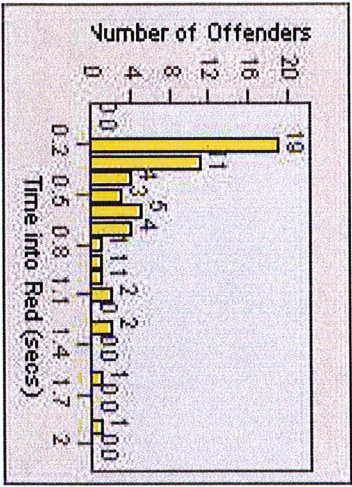

Redflex Redlight Offender Statistics

CONTRACT: San Rafael   **LOCATION:** SRA-3IR-01 Third St/Irwin St
DATE FROM: 01-Jul-2013   **DATE TO:** 30-Sep-2013

LANE 1