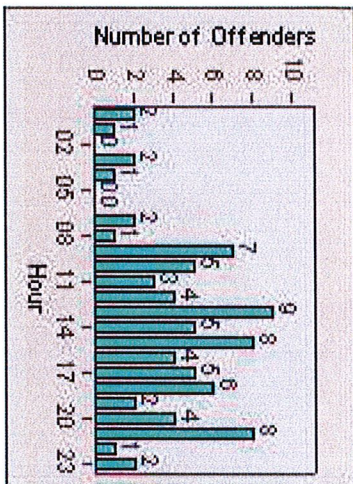

# Redflex Redlight Offender Statistics

CONTRACT: San Rafael  
 DATE FROM: 01-Jul-2013

LOCATION: SRA-IR3-01 Irwin St/Third St  
 DATE TO: 30-Sep-2013

LANE 1

LANE 2

LANE 3

# Redflex Redlight Offender Statistics

CONTRACT: San Rafael

LOCATION: SRA-IR3-01 Irwin St/Third St

DATE FROM: 01-Jul-2013

DATE TO: 30-Sep-2013

LANE 4

LANE TOTAL