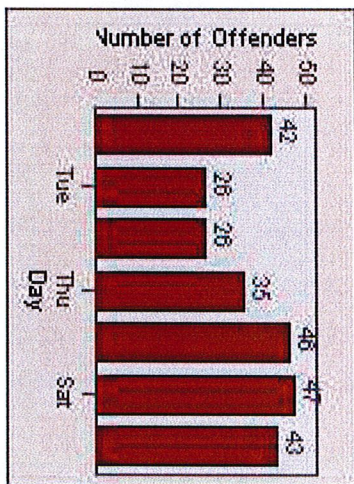

# Redflex Redlight Offender Statistics

CONTRACT: San Rafael  
 DATE FROM: 01-Jul-2013

LOCATION: SRA-IR3-01 Irwin St/Third St  
 DATE TO: 30-Sep-2013

LANE 1

LANE 2

LANE 3

# Redflex Redlight Offender Statistics

CONTRACT: San Rafael

LOCATION: SRA-IR3-01 Irwin St/Third St

DATE FROM: 01-Jul-2013

DATE TO: 30-Sep-2013

LANE 4

LANE TOTAL