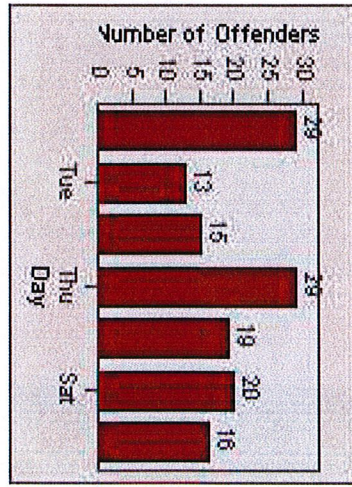

# Redflex Redlight Offender Statistics

**CONTRACT:** San Rafael      **LOCATION:** SRA-IR3-01 Irwin St/Third St  
**DATE FROM:** 01-Jul-2013      **DATE TO:** 30-Sep-2013

# Redflex Redlight Offender Statistics

**CONTRACT:** San Rafael      **LOCATION:** SRA-3IR-01 Third St/Irwin St  
**DATE FROM:** 01-Jul-2013      **DATE TO:** 30-Sep-2013

LANE 1

LANE 2

LANE 3

# Redflex Redlight Offender Statistics

**CONTRACT:** San Rafael      **LOCATION:** SRA-3IR-01 Third St/Irwin St  
**DATE FROM:** 01-Jul-2013      **DATE TO:** 30-Sep-2013

LANE 4

LANE TOTAL