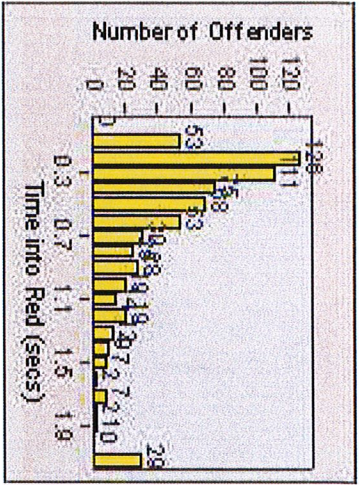

# Redflex Redlight Offender Statistics

CONTRACT: San Rafael

LOCATION: SRA-IR3-01 Irwin St/Third St

DATE FROM: 01-Jul-2013

DATE TO: 30-Sep-2013

LANE 4

LANE TOTAL

# Redflex Redlight Offender Statistics

**CONTRACT:** San Rafael      **LOCATION:** SRA-IR3-01 Irwin St/Third St  
**DATE FROM:** 01-Jul-2013      **DATE TO:** 30-Sep-2013