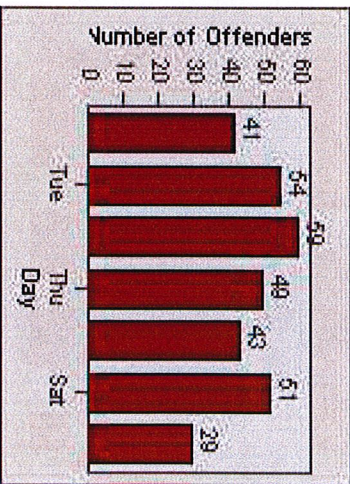

# Redflex Redlight Offender Statistics

CONTRACT: San Rafael  
 DATE FROM: 01-Jul-2013

LOCATION: SRA-IR3-01 Irwin St/Third St  
 DATE TO: 30-Sep-2013

LANE 1

LANE 2

LANE 3

# Redflex Redlight Offender Statistics

CONTRACT: San Rafael

LOCATION: SRA-IR3-01 Irwin St/Third St

DATE FROM: 01-Jul-2013

DATE TO: 30-Sep-2013

LANE 4

LANE TOTAL