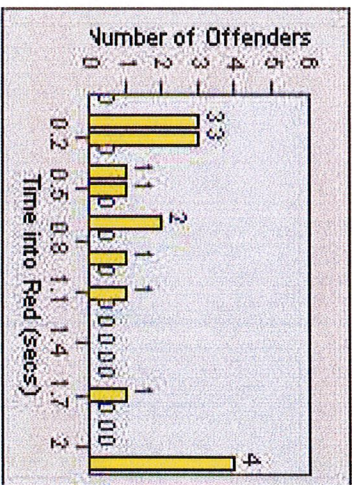

# Redflex Redlight Offender Statistics

CONTRACT: San Rafael

LOCATION: SRA-IR3-01 Irwin St/Third St

DATE FROM: 01-Jul-2013

DATE TO: 30-Sep-2013

LANE 4

LANE TOTAL

# Redflex Redlight Offender Statistics

**CONTRACT:** San Rafael      **LOCATION:** SRA-IR3-01 Irwin St/Third St  
**DATE FROM:** 01-Jul-2013      **DATE TO:** 30-Sep-2013