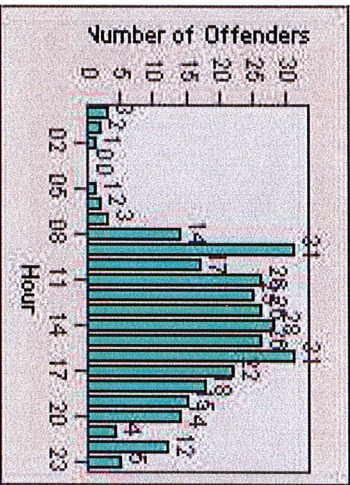

# Redflex Redlight Offender Statistics

CONTRACT: San Rafael  
 DATE FROM: 01-Jul-2013

LOCATION: SRA-IR3-01 Irwin St/Third St  
 DATE TO: 30-Sep-2013

LANE 1

LANE 2

LANE 3

# Redflex Redlight Offender Statistics

CONTRACT: San Rafael

LOCATION: SRA-IR3-01 Irwin St/Third St

DATE FROM: 01-Jul-2013

DATE TO: 30-Sep-2013

LANE 4

LANE TOTAL