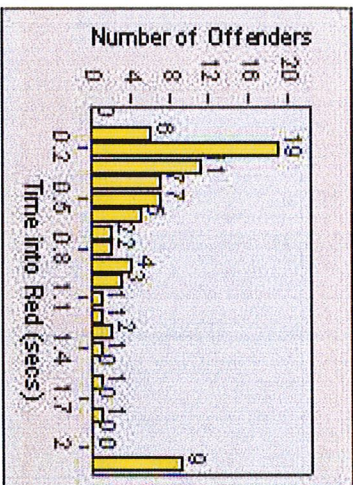

# Redflex Redlight Offender Statistics

CONTRACT: San Rafael  
 DATE FROM: 01-Jul-2013

LOCATION: SRA-IR3-01 Irwin St/Third St  
 DATE TO: 30-Sep-2013

LANE 1

LANE 2

LANE 3

# Redflex Redlight Offender Statistics

CONTRACT: San Rafael

LOCATION: SRA-IR3-01 Irwin St/Third St

DATE FROM: 01-Jul-2013

DATE TO: 30-Sep-2013

LANE 4

LANE TOTAL