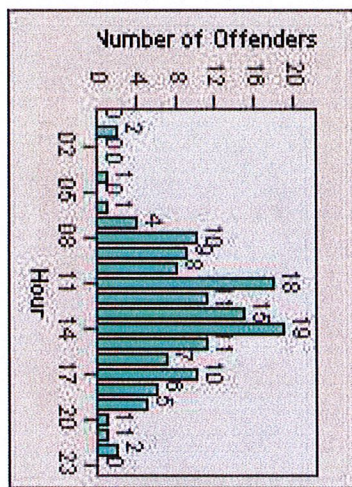

# Redflex Redlight Offender Statistics

**CONTRACT:** San Rafael      **LOCATION:** SRA-3IR-01 Third St/Irwin St  
**DATE FROM:** 01-Jul-2013      **DATE TO:** 30-Sep-2013

LANE 1

LANE 2

LANE 3

# Redflex Redlight Offender Statistics

**CONTRACT:** San Rafael      **LOCATION:** SRA-3IR-01 Third St/Irwin St  
**DATE FROM:** 01-Jul-2013      **DATE TO:** 30-Sep-2013

LANE 4

LANE TOTAL