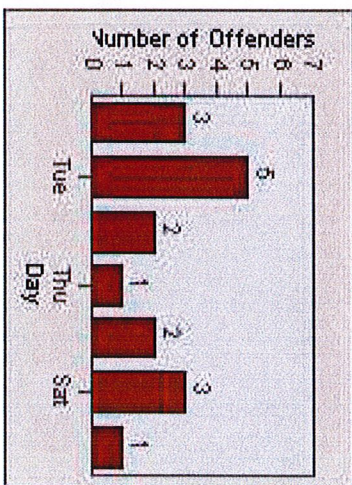

# Redflex Redlight Offender Statistics

CONTRACT: San Rafael

LOCATION: SRA-IR3-01 Irwin St/Third St

DATE FROM: 01-Jul-2013

DATE TO: 30-Sep-2013

LANE 4

LANE TOTAL

# Redflex Redlight Offender Statistics

**CONTRACT:** San Rafael      **LOCATION:** SRA-IR3-01 Irwin St/Third St  
**DATE FROM:** 01-Jul-2013      **DATE TO:** 30-Sep-2013