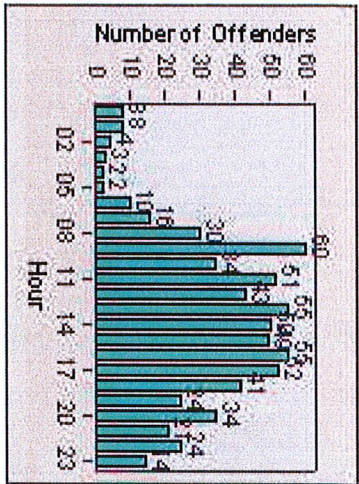

# Redflex Redlight Offender Statistics

CONTRACT: San Rafael

LOCATION: SRA-IR3-01 Irwin St/Third St

DATE FROM: 01-Jul-2013

DATE TO: 30-Sep-2013

LANE 4

LANE TOTAL

# Redflex Redlight Offender Statistics

**CONTRACT:** San Rafael      **LOCATION:** SRA-IR3-01 Irwin St/Third St  
**DATE FROM:** 01-Jul-2013      **DATE TO:** 30-Sep-2013