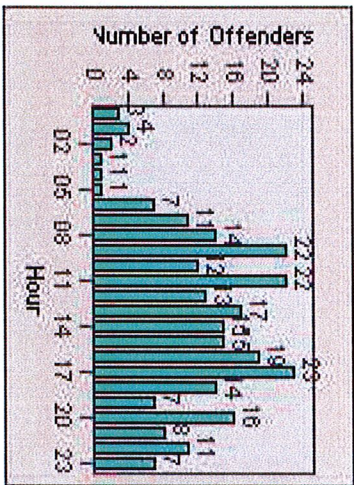

# Redflex Redlight Offender Statistics

CONTRACT: San Rafael  
 DATE FROM: 01-Jul-2013

LOCATION: SRA-IR3-01 Irwin St/Third St  
 DATE TO: 30-Sep-2013

LANE 1

LANE 2

LANE 3

# Redflex Redlight Offender Statistics

CONTRACT: San Rafael

LOCATION: SRA-IR3-01 Irwin St/Third St

DATE FROM: 01-Jul-2013

DATE TO: 30-Sep-2013

LANE 4

LANE TOTAL