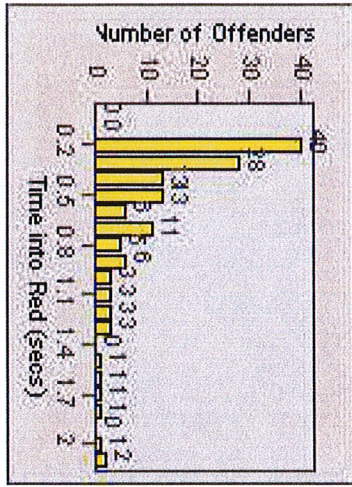

# Redflex Redlight Offender Statistics

**CONTRACT:** San Rafael      **LOCATION:** SRA-IR3-01 Irwin St/Third St  
**DATE FROM:** 01-Jul-2013      **DATE TO:** 30-Sep-2013

# Redflex Redlight Offender Statistics

**CONTRACT:** San Rafael      **LOCATION:** SRA-3IR-01 Third St/Irwin St  
**DATE FROM:** 01-Jul-2013      **DATE TO:** 30-Sep-2013

LANE 1

LANE 2

LANE 3

# Redflex Redlight Offender Statistics

**CONTRACT:** San Rafael      **LOCATION:** SRA-3IR-01 Third St/Irwin St  
**DATE FROM:** 01-Jul-2013      **DATE TO:** 30-Sep-2013

LANE 4

LANE TOTAL