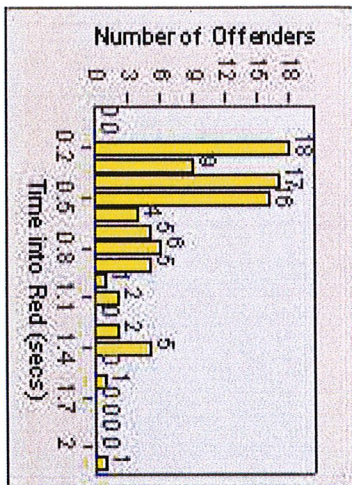

# Redflex Redlight Offender Statistics

**CONTRACT:** San Rafael      **LOCATION:** SRA-IR3-01 Irwin St/Third St  
**DATE FROM:** 01-Jul-2013      **DATE TO:** 30-Sep-2013

# Redflex Redlight Offender Statistics

**CONTRACT:** San Rafael      **LOCATION:** SRA-3IR-01 Third St/Irwin St  
**DATE FROM:** 01-Jul-2013      **DATE TO:** 30-Sep-2013

LANE 1

LANE 2

LANE 3

# Redflex Redlight Offender Statistics

**CONTRACT:** San Rafael      **LOCATION:** SRA-3IR-01 Third St/Irwin St  
**DATE FROM:** 01-Jul-2013      **DATE TO:** 30-Sep-2013

LANE 4

LANE TOTAL