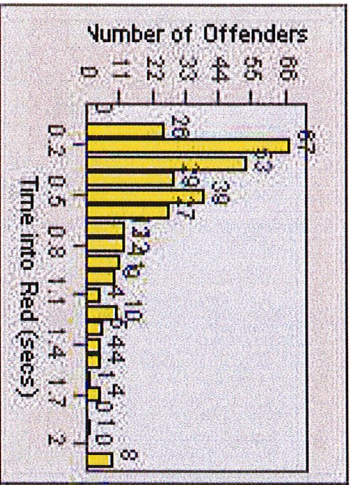

# Redflex Redlight Offender Statistics

CONTRACT: San Rafael  
 DATE FROM: 01-Jul-2013

LOCATION: SRA-IR3-01 Irwin St/Third St  
 DATE TO: 30-Sep-2013

LANE 1

LANE 2

LANE 3

# Redflex Redlight Offender Statistics

CONTRACT: San Rafael

LOCATION: SRA-IR3-01 Irwin St/Third St

DATE FROM: 01-Jul-2013

DATE TO: 30-Sep-2013

LANE 4

LANE TOTAL