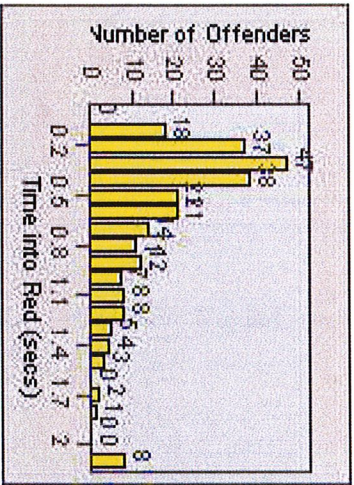

# Redflex Redlight Offender Statistics

CONTRACT: San Rafael  
 DATE FROM: 01-Jul-2013

LOCATION: SRA-IR3-01 Irwin St/Third St  
 DATE TO: 30-Sep-2013

LANE 1

LANE 2

LANE 3

# Redflex Redlight Offender Statistics

CONTRACT: San Rafael

LOCATION: SRA-IR3-01 Irwin St/Third St

DATE FROM: 01-Jul-2013

DATE TO: 30-Sep-2013

LANE 4

LANE TOTAL