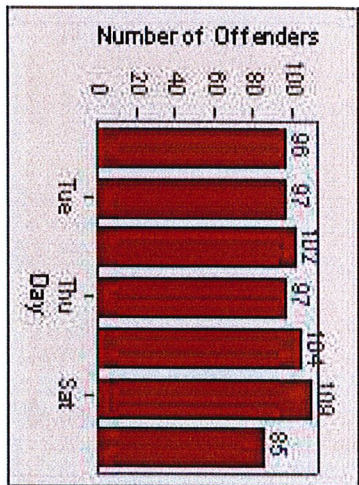

# Redflex Redlight Offender Statistics

CONTRACT: San Rafael

LOCATION: SRA-IR3-01 Irwin St/Third St

DATE FROM: 01-Jul-2013

DATE TO: 30-Sep-2013

LANE 4

LANE TOTAL

# Redflex Redlight Offender Statistics

**CONTRACT:** San Rafael      **LOCATION:** SRA-IR3-01 Irwin St/Third St  
**DATE FROM:** 01-Jul-2013      **DATE TO:** 30-Sep-2013