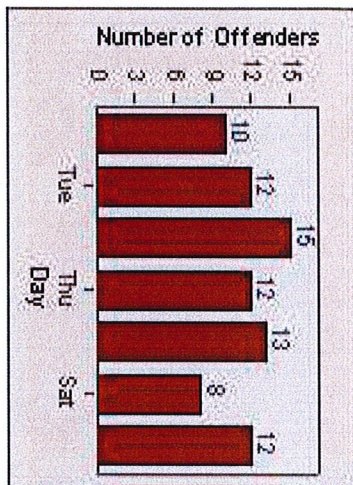

# Redflex Redlight Offender Statistics

CONTRACT: San Rafael  
 DATE FROM: 01-Jul-2013

LOCATION: SRA-IR3-01 Irwin St/Third St  
 DATE TO: 30-Sep-2013

LANE 1

LANE 2

LANE 3

# Redflex Redlight Offender Statistics

CONTRACT: San Rafael

LOCATION: SRA-IR3-01 Irwin St/Third St

DATE FROM: 01-Jul-2013

DATE TO: 30-Sep-2013

LANE 4

LANE TOTAL