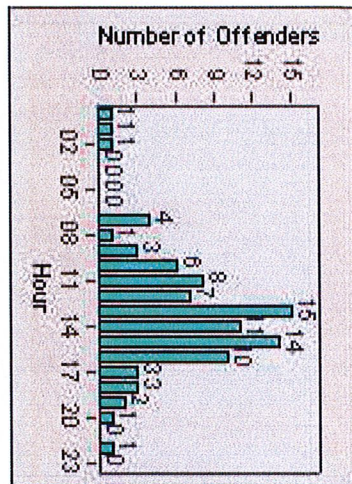

# Redflex Redlight Offender Statistics

**CONTRACT:** San Rafael      **LOCATION:** SRA-3IR-01 Third St/Irwin St  
**DATE FROM:** 01-Jul-2013      **DATE TO:** 30-Sep-2013

LANE 1

LANE 2

LANE 3

# Redflex Redlight Offender Statistics

**CONTRACT:** San Rafael      **LOCATION:** SRA-3IR-01 Third St/Irwin St  
**DATE FROM:** 01-Jul-2013      **DATE TO:** 30-Sep-2013

LANE 4

LANE TOTAL