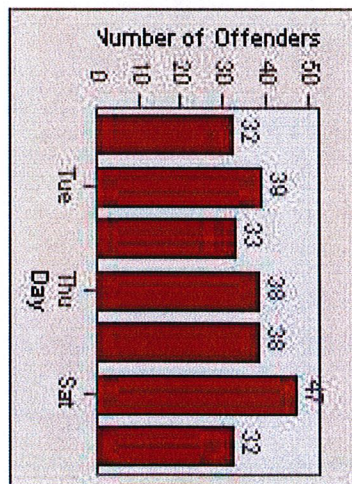

# Redflex Redlight Offender Statistics

**CONTRACT:** San Rafael      **LOCATION:** SRA-3IR-01 Third St/Irwin St  
**DATE FROM:** 01-Jul-2013      **DATE TO:** 30-Sep-2013

LANE 1

LANE 2

LANE 3

# Redflex Redlight Offender Statistics

**CONTRACT:** San Rafael      **LOCATION:** SRA-3IR-01 Third St/Irwin St  
**DATE FROM:** 01-Jul-2013      **DATE TO:** 30-Sep-2013

LANE 4

LANE TOTAL

# Redflex Redlight Offender Statistics

CONTRACT: San Rafael

LOCATION: SRA-3IR-01 Third St/Irwin St

DATE FROM: 01-Jul-2013

DATE TO: 30-Sep-2013