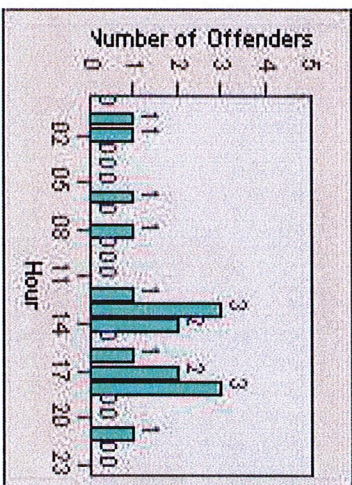

# Redflex Redlight Offender Statistics

CONTRACT: San Rafael

LOCATION: SRA-IR3-01 Irwin St/Third St

DATE FROM: 01-Jul-2013

DATE TO: 30-Sep-2013

LANE 4

LANE TOTAL

# Redflex Redlight Offender Statistics

**CONTRACT:** San Rafael      **LOCATION:** SRA-IR3-01 Irwin St/Third St  
**DATE FROM:** 01-Jul-2013      **DATE TO:** 30-Sep-2013