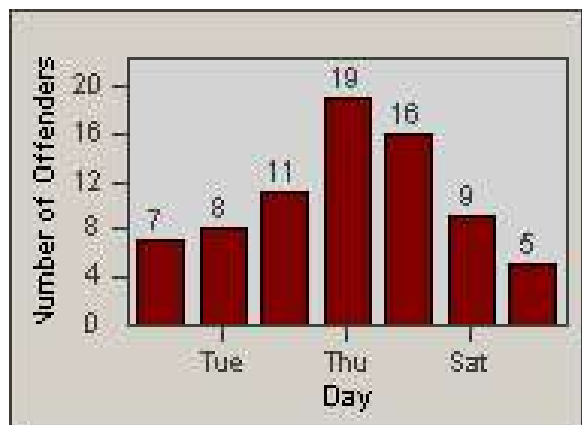

Redflex Redlight Offender Statistics

CONTRACT: Santa Clarita
 DATE FROM: 1/Jul/2009

LOCATION: SCL-BCNR-01 Bouquet Canyon Road
 DATE TO: 31/Jul/2009

LANE 1

LANE 2

LANE 3

Redflex Redlight Offender Statistics

CONTRACT: Santa Clarita
 DATE FROM: 1/Jul/2009

LOCATION: SCL-BCNR-01 Bouquet Canyon Road
 DATE TO: 31/Jul/2009

LANE 4

LANE TOTAL

Redflex Redlight Offender Statistics

CONTRACT: Santa Clarita
 DATE FROM: 1/Jul/2009

LOCATION: SCL-BCNR-01 Bouquet Canyon Road
 DATE TO: 31/Jul/2009