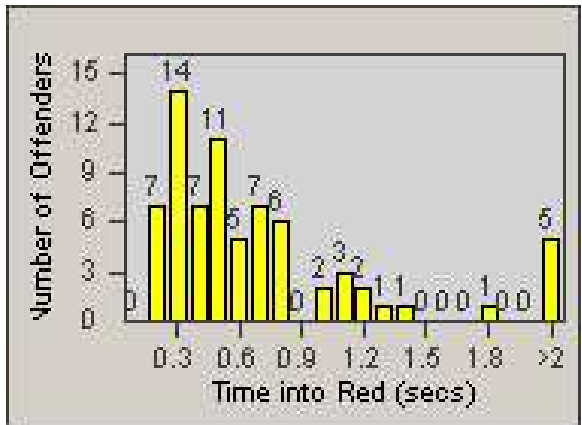

Redflex Redlight Offender Statistics

CONTRACT: Santa Clarita
 DATE FROM: 1/Jul/2009

LOCATION: SCL-BCNR-01 Bouquet Canyon Road
 DATE TO: 31/Jul/2009

LANE 1

LANE 2

LANE 3

Redflex Redlight Offender Statistics

CONTRACT: Santa Clarita
 DATE FROM: 1/Jul/2009

LOCATION: SCL-BCNR-01 Bouquet Canyon Road
 DATE TO: 31/Jul/2009

LANE 4

LANE TOTAL

Redflex Redlight Offender Statistics

CONTRACT: Santa Clarita
 DATE FROM: 1/Jul/2009

LOCATION: SCL-BCNR-01 Bouquet Canyon Road
 DATE TO: 31/Jul/2009