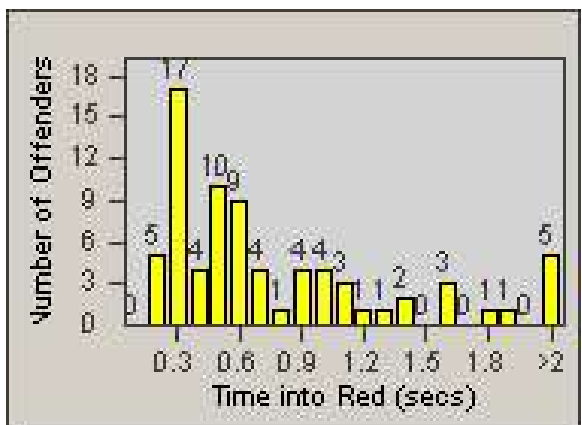

Redflex Redlight Offender Statistics

CONTRACT: Santa Clarita
 DATE FROM: 1/Jul/2009

LOCATION: SCL-BCNR-01 Bouquet Canyon Road
 DATE TO: 31/Jul/2009

LANE 1

LANE 2

LANE 3

Redflex Redlight Offender Statistics

CONTRACT: Santa Clarita
 DATE FROM: 1/Jul/2009

LOCATION: SCL-BCNR-01 Bouquet Canyon Road
 DATE TO: 31/Jul/2009

LANE 4

LANE TOTAL

Redflex Redlight Offender Statistics

CONTRACT: Santa Clarita
 DATE FROM: 1/Jul/2009

LOCATION: SCL-BCNR-01 Bouquet Canyon Road
 DATE TO: 31/Jul/2009