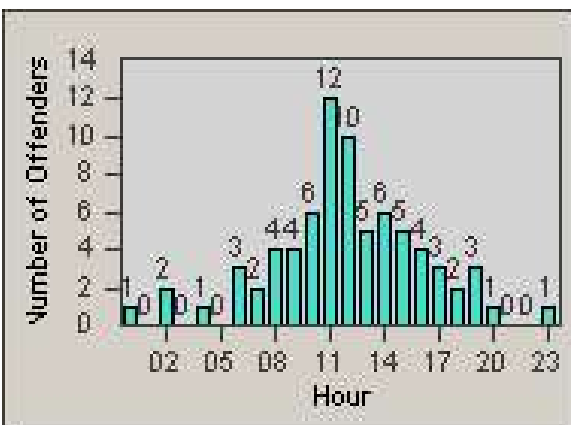

Redflex Redlight Offender Statistics

CONTRACT: Santa Clarita
 DATE FROM: 1/Jul/2009

LOCATION: SCL-BCNR-01 Bouquet Canyon Road
 DATE TO: 31/Jul/2009

LANE 1

LANE 2

LANE 3

Redflex Redlight Offender Statistics

CONTRACT: Santa Clarita
 DATE FROM: 1/Jul/2009

LOCATION: SCL-BCNR-01 Bouquet Canyon Road
 DATE TO: 31/Jul/2009

LANE 4

LANE TOTAL

Redflex Redlight Offender Statistics

CONTRACT: Santa Clarita
 DATE FROM: 1/Jul/2009

LOCATION: SCL-BCNR-01 Bouquet Canyon Road
 DATE TO: 31/Jul/2009