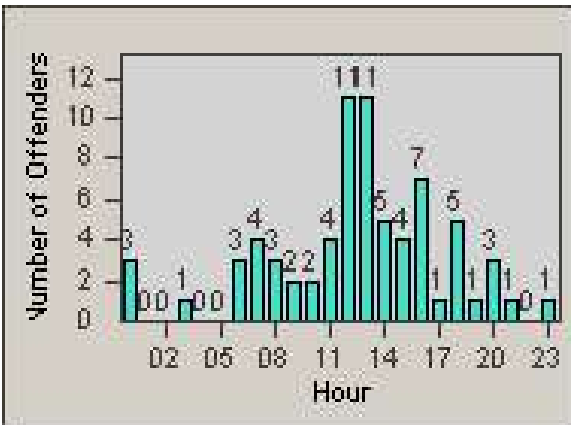

Redflex Redlight Offender Statistics

CONTRACT: Santa Clarita
 DATE FROM: 1/Jul/2009

LOCATION: SCL-BCNR-01 Bouquet Canyon Road
 DATE TO: 31/Jul/2009

LANE 1

LANE 2

LANE 3

Redflex Redlight Offender Statistics

CONTRACT: Santa Clarita
 DATE FROM: 1/Jul/2009

LOCATION: SCL-BCNR-01 Bouquet Canyon Road
 DATE TO: 31/Jul/2009

LANE 4

LANE TOTAL

Redflex Redlight Offender Statistics

CONTRACT: Santa Clarita
 DATE FROM: 1/Jul/2009

LOCATION: SCL-BCNR-01 Bouquet Canyon Road
 DATE TO: 31/Jul/2009