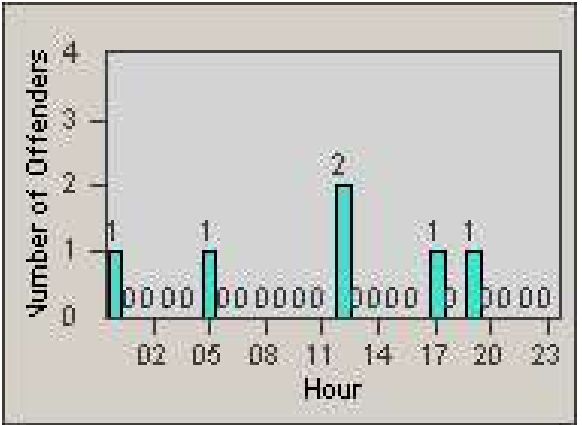

Redflex Redlight Offender Statistics

CONTRACT: Santa Clarita
 DATE FROM: 1/Jul/2009

LOCATION: SCL-BCNR-01 Bouquet Canyon Road
 DATE TO: 31/Jul/2009

LANE 1

LANE 2

LANE 3

Redflex Redlight Offender Statistics

CONTRACT: Santa Clarita
 DATE FROM: 1/Jul/2009

LOCATION: SCL-BCNR-01 Bouquet Canyon Road
 DATE TO: 31/Jul/2009

LANE 4

LANE TOTAL

Redflex Redlight Offender Statistics

CONTRACT: Santa Clarita
 DATE FROM: 1/Jul/2009

LOCATION: SCL-BCNR-01 Bouquet Canyon Road
 DATE TO: 31/Jul/2009