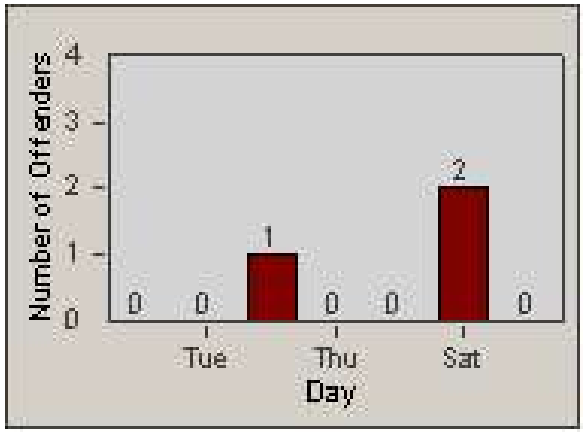

Redflex Redlight Offender Statistics

CONTRACT: Santa Clarita
 DATE FROM: 1/Jul/2009

LOCATION: SCL-BCNR-01 Bouquet Canyon Road
 DATE TO: 31/Jul/2009

LANE 1

LANE 2

LANE 3

Redflex Redlight Offender Statistics

CONTRACT: Santa Clarita
 DATE FROM: 1/Jul/2009

LOCATION: SCL-BCNR-01 Bouquet Canyon Road
 DATE TO: 31/Jul/2009

LANE 4

LANE TOTAL

Redflex Redlight Offender Statistics

CONTRACT: Santa Clarita
 DATE FROM: 1/Jul/2009

LOCATION: SCL-BCNR-01 Bouquet Canyon Road
 DATE TO: 31/Jul/2009