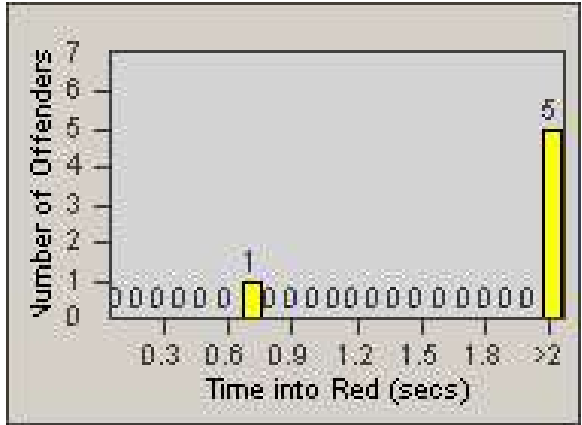

Redflex Redlight Offender Statistics

CONTRACT: Santa Clarita
 DATE FROM: 1/Jul/2009

LOCATION: SCL-BCNR-01 Bouquet Canyon Road
 DATE TO: 31/Jul/2009

LANE 1

LANE 2

LANE 3

Redflex Redlight Offender Statistics

CONTRACT: Santa Clarita
 DATE FROM: 1/Jul/2009

LOCATION: SCL-BCNR-01 Bouquet Canyon Road
 DATE TO: 31/Jul/2009

LANE 4

LANE TOTAL

Redflex Redlight Offender Statistics

CONTRACT: Santa Clarita
 DATE FROM: 1/Jul/2009

LOCATION: SCL-BCNR-01 Bouquet Canyon Road
 DATE TO: 31/Jul/2009