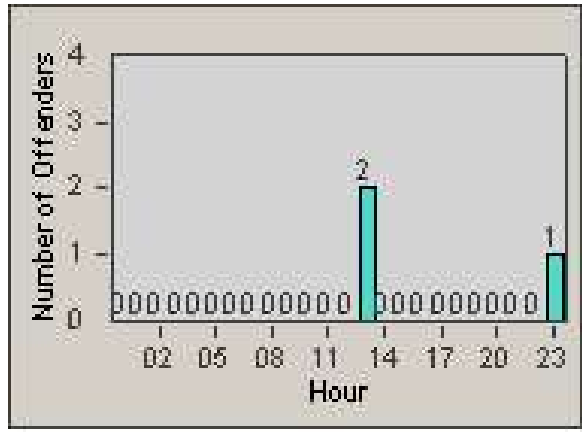

Redflex Redlight Offender Statistics

CONTRACT: Santa Clarita
 DATE FROM: 1/Jul/2009

LOCATION: SCL-BCNR-01 Bouquet Canyon Road
 DATE TO: 31/Jul/2009

LANE 1

LANE 2

LANE 3

Redflex Redlight Offender Statistics

CONTRACT: Santa Clarita
 DATE FROM: 1/Jul/2009

LOCATION: SCL-BCNR-01 Bouquet Canyon Road
 DATE TO: 31/Jul/2009

LANE 4

LANE TOTAL

Redflex Redlight Offender Statistics

CONTRACT: Santa Clarita
 DATE FROM: 1/Jul/2009

LOCATION: SCL-BCNR-01 Bouquet Canyon Road
 DATE TO: 31/Jul/2009