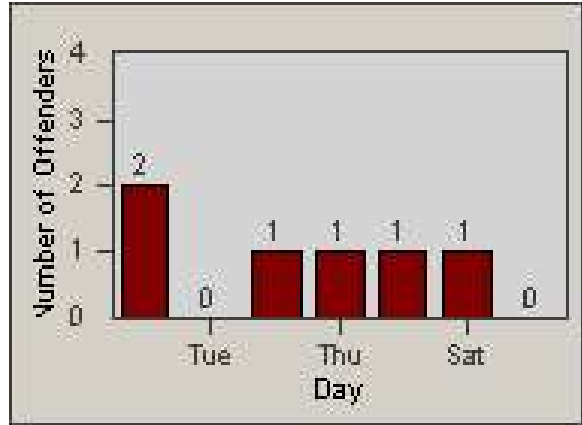

Redflex Redlight Offender Statistics

CONTRACT: Santa Clarita
 DATE FROM: 1/Jul/2009

LOCATION: SCL-BCNR-01 Bouquet Canyon Road
 DATE TO: 31/Jul/2009

LANE 1

LANE 2

LANE 3

Redflex Redlight Offender Statistics

CONTRACT: Santa Clarita
 DATE FROM: 1/Jul/2009

LOCATION: SCL-BCNR-01 Bouquet Canyon Road
 DATE TO: 31/Jul/2009

LANE 4

LANE TOTAL

Redflex Redlight Offender Statistics

CONTRACT: Santa Clarita
 DATE FROM: 1/Jul/2009

LOCATION: SCL-BCNR-01 Bouquet Canyon Road
 DATE TO: 31/Jul/2009