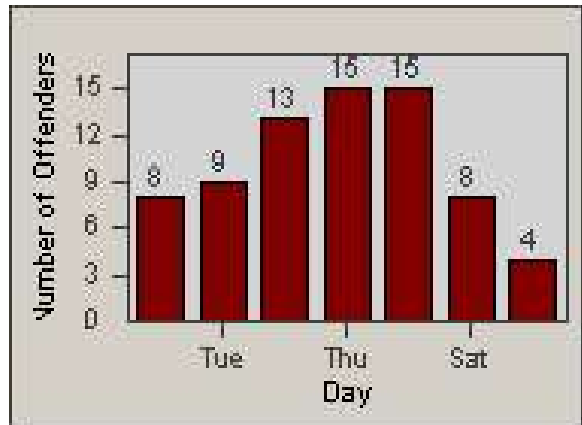

Redflex Redlight Offender Statistics

CONTRACT: Santa Clarita
 DATE FROM: 1/Jul/2009

LOCATION: SCL-BCNR-01 Bouquet Canyon Road
 DATE TO: 31/Jul/2009

LANE 1

LANE 2

LANE 3

Redflex Redlight Offender Statistics

CONTRACT: Santa Clarita
 DATE FROM: 1/Jul/2009

LOCATION: SCL-BCNR-01 Bouquet Canyon Road
 DATE TO: 31/Jul/2009

LANE 4

LANE TOTAL

Redflex Redlight Offender Statistics

CONTRACT: Santa Clarita
 DATE FROM: 1/Jul/2009

LOCATION: SCL-BCNR-01 Bouquet Canyon Road
 DATE TO: 31/Jul/2009