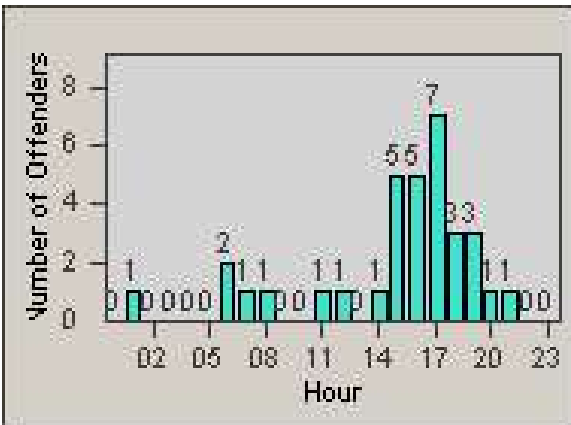

Redflex Redlight Offender Statistics

CONTRACT: Santa Clarita
 DATE FROM: 1/Jul/2008

LOCATION: SCL-MMMB-01 McBean Pkwy / Magic Mtn Pkwy
 DATE TO: 31/Jul/2008

LANE 1

LANE 2

LANE 3

Redflex Redlight Offender Statistics

CONTRACT: Santa Clarita

LOCATION: SCL-MMMB-01 McBean Pkwy / Magic Mtn Pkwy

DATE FROM: 1/Jul/2008

DATE TO: 31/Jul/2008

LANE 4

LANE TOTAL

Redflex Redlight Offender Statistics

CONTRACT: Santa Clarita
 DATE FROM: 1/Jul/2008