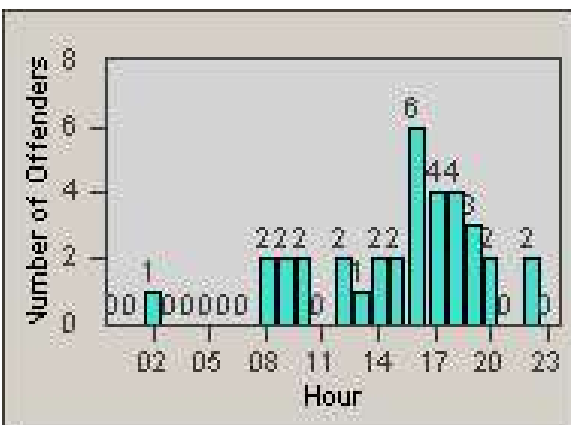

Redflex Redlight Offender Statistics

CONTRACT: Santa Clarita
 DATE FROM: 1/Jul/2008

LOCATION: SCL-MMMB-01 McBean Pkwy / Magic Mtn Pkwy
 DATE TO: 31/Jul/2008

LANE 1

LANE 2

LANE 3

Redflex Redlight Offender Statistics

CONTRACT: Santa Clarita

LOCATION: SCL-MMMB-01 McBean Pkwy / Magic Mtn Pkwy

DATE FROM: 1/Jul/2008

DATE TO: 31/Jul/2008

LANE 4

LANE TOTAL

Redflex Redlight Offender Statistics

CONTRACT: Santa Clarita
 DATE FROM: 1/Jul/2008