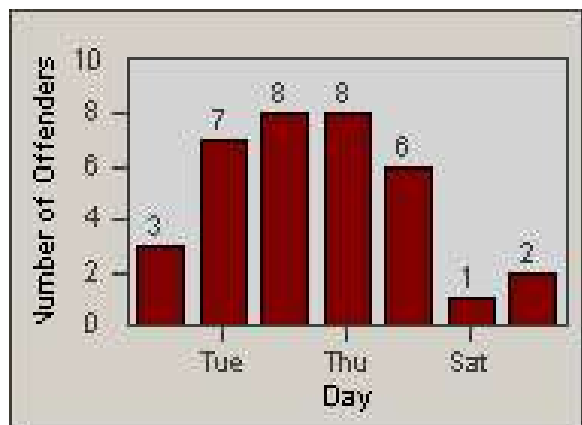

Redflex Redlight Offender Statistics

CONTRACT: Santa Clarita
 DATE FROM: 1/Jul/2008

LOCATION: SCL-MMMB-01 McBean Pkwy / Magic Mtn Pkwy
 DATE TO: 31/Jul/2008

LANE 1

LANE 2

LANE 3

Redflex Redlight Offender Statistics

CONTRACT: Santa Clarita

LOCATION: SCL-MMMB-01 McBean Pkwy / Magic Mtn Pkwy

DATE FROM: 1/Jul/2008

DATE TO: 31/Jul/2008

LANE 4

LANE TOTAL

Redflex Redlight Offender Statistics

CONTRACT: Santa Clarita
 DATE FROM: 1/Jul/2008