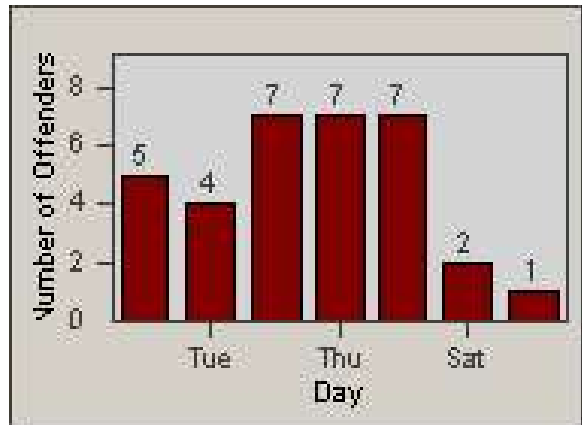

Redflex Redlight Offender Statistics

CONTRACT: Santa Clarita
 DATE FROM: 1/Jul/2008

LOCATION: SCL-MMMB-01 McBean Pkwy / Magic Mtn Pkwy
 DATE TO: 31/Jul/2008

LANE 1

LANE 2

LANE 3

Redflex Redlight Offender Statistics

CONTRACT: Santa Clarita

LOCATION: SCL-MMMB-01 McBean Pkwy / Magic Mtn Pkwy

DATE FROM: 1/Jul/2008

DATE TO: 31/Jul/2008

LANE 4

LANE TOTAL

Redflex Redlight Offender Statistics

CONTRACT: Santa Clarita
 DATE FROM: 1/Jul/2008