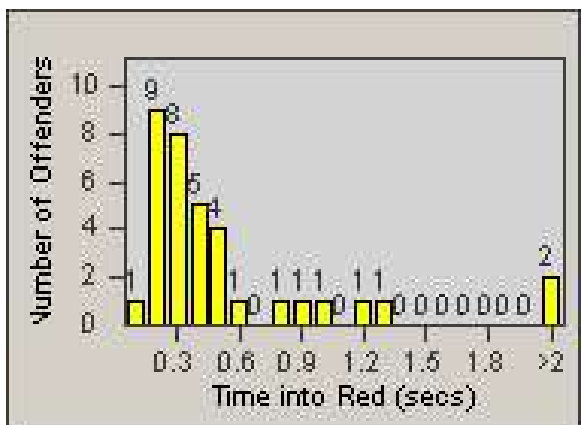

Redflex Redlight Offender Statistics

CONTRACT: Santa Clarita
 DATE FROM: 1/Jul/2008

LOCATION: SCL-MMMB-01 McBean Pkwy / Magic Mtn Pkwy
 DATE TO: 31/Jul/2008

LANE 1

LANE 2

LANE 3

Redflex Redlight Offender Statistics

CONTRACT: Santa Clarita

LOCATION: SCL-MMMB-01 McBean Pkwy / Magic Mtn Pkwy

DATE FROM: 1/Jul/2008

DATE TO: 31/Jul/2008

LANE 4

LANE TOTAL

Redflex Redlight Offender Statistics

CONTRACT: Santa Clarita
 DATE FROM: 1/Jul/2008