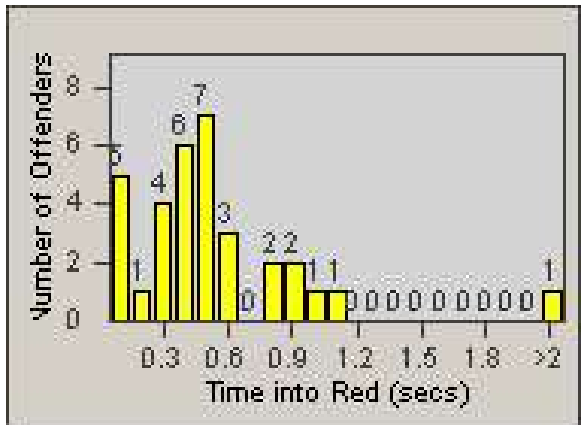

Redflex Redlight Offender Statistics

CONTRACT: Santa Clarita
 DATE FROM: 1/Jul/2008

LOCATION: SCL-MMMB-01 McBean Pkwy / Magic Mtn Pkwy
 DATE TO: 31/Jul/2008

LANE 1

LANE 2

LANE 3

Redflex Redlight Offender Statistics

CONTRACT: Santa Clarita

LOCATION: SCL-MMMB-01 McBean Pkwy / Magic Mtn Pkwy

DATE FROM: 1/Jul/2008

DATE TO: 31/Jul/2008

LANE 4

LANE TOTAL

Redflex Redlight Offender Statistics

CONTRACT: Santa Clarita
 DATE FROM: 1/Jul/2008