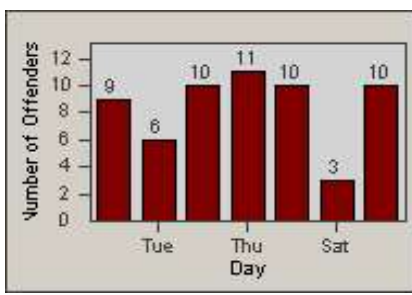

Redflex Redlight Offender Statistics

CONTRACT: Santa Clarita
 DATE FROM: 1/Jan/2010

LOCATION: SCL-MMMB-01 McBean Pkwy / Magic Mtn Pkwy
 DATE TO: 31/Mar/2010

LANE 1

LANE 2

LANE 3

Redflex Redlight Offender Statistics

CONTRACT: Santa Clarita
DATE FROM: 1/Jan/2010

LOCATION: SCL-MMMB-01 McBean Pkwy / Magic Mtn Pkwy
DATE TO: 31/Mar/2010

LANE 4

LANE TOTAL

Redflex Redlight Offender Statistics

CONTRACT: Santa Clarita
 DATE FROM: 1/Jan/2010