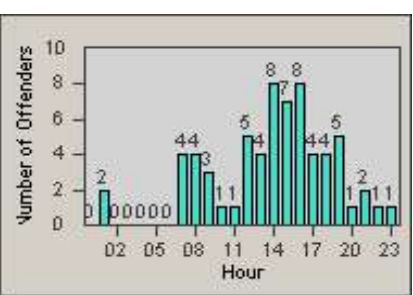

Redflex Redlight Offender Statistics

CONTRACT: Santa Clarita
 DATE FROM: 1/Jan/2010

LOCATION: SCL-MMMB-01 McBean Pkwy / Magic Mtn Pkwy
 DATE TO: 31/Mar/2010

LANE 1

LANE 2

LANE 3

Redflex Redlight Offender Statistics

CONTRACT: Santa Clarita
DATE FROM: 1/Jan/2010

LOCATION: SCL-MMMB-01 McBean Pkwy / Magic Mtn Pkwy
DATE TO: 31/Mar/2010

LANE 4

LANE TOTAL

Redflex Redlight Offender Statistics

CONTRACT: Santa Clarita
 DATE FROM: 1/Jan/2010