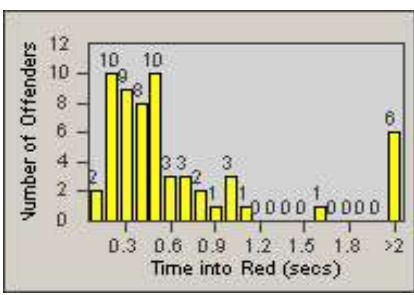

Redflex Redlight Offender Statistics

CONTRACT: Santa Clarita
 DATE FROM: 1/Jan/2010

LOCATION: SCL-MMMB-01 McBean Pkwy / Magic Mtn Pkwy
 DATE TO: 31/Mar/2010

LANE 1

LANE 2

LANE 3

Redflex Redlight Offender Statistics

CONTRACT: Santa Clarita
DATE FROM: 1/Jan/2010

LOCATION: SCL-MMMB-01 McBean Pkwy / Magic Mtn Pkwy
DATE TO: 31/Mar/2010

LANE 4

LANE TOTAL

Redflex Redlight Offender Statistics

CONTRACT: Santa Clarita
 DATE FROM: 1/Jan/2010