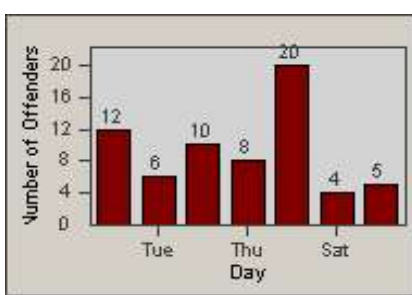

Redflex Redlight Offender Statistics

CONTRACT: Santa Clarita
 DATE FROM: 1/Jan/2010

LOCATION: SCL-MMMB-01 McBean Pkwy / Magic Mtn Pkwy
 DATE TO: 31/Mar/2010

LANE 1

LANE 2

LANE 3

Redflex Redlight Offender Statistics

CONTRACT: Santa Clarita
DATE FROM: 1/Jan/2010

LOCATION: SCL-MMMB-01 McBean Pkwy / Magic Mtn Pkwy
DATE TO: 31/Mar/2010

LANE 4

LANE TOTAL

Redflex Redlight Offender Statistics

CONTRACT: Santa Clarita
 DATE FROM: 1/Jan/2010