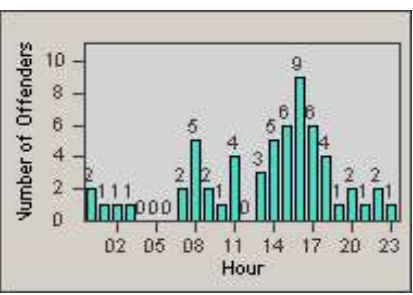

Redflex Redlight Offender Statistics

CONTRACT: Santa Clarita
 DATE FROM: 1/Jan/2010

LOCATION: SCL-MMMB-01 McBean Pkwy / Magic Mtn Pkwy
 DATE TO: 31/Mar/2010

LANE 1

LANE 2

LANE 3

Redflex Redlight Offender Statistics

CONTRACT: Santa Clarita
DATE FROM: 1/Jan/2010

LOCATION: SCL-MMMB-01 McBean Pkwy / Magic Mtn Pkwy
DATE TO: 31/Mar/2010

LANE 4

LANE TOTAL

Redflex Redlight Offender Statistics

CONTRACT: Santa Clarita
 DATE FROM: 1/Jan/2010