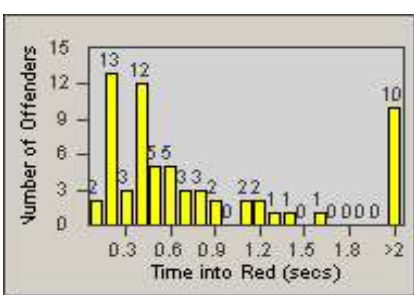

Redflex Redlight Offender Statistics

CONTRACT: Santa Clarita
 DATE FROM: 1/Jan/2010

LOCATION: SCL-MMMB-01 McBean Pkwy / Magic Mtn Pkwy
 DATE TO: 31/Mar/2010

LANE 1

LANE 2

LANE 3

Redflex Redlight Offender Statistics

CONTRACT: Santa Clarita
DATE FROM: 1/Jan/2010

LOCATION: SCL-MMMB-01 McBean Pkwy / Magic Mtn Pkwy
DATE TO: 31/Mar/2010

LANE 4

LANE TOTAL

Redflex Redlight Offender Statistics

CONTRACT: Santa Clarita
 DATE FROM: 1/Jan/2010