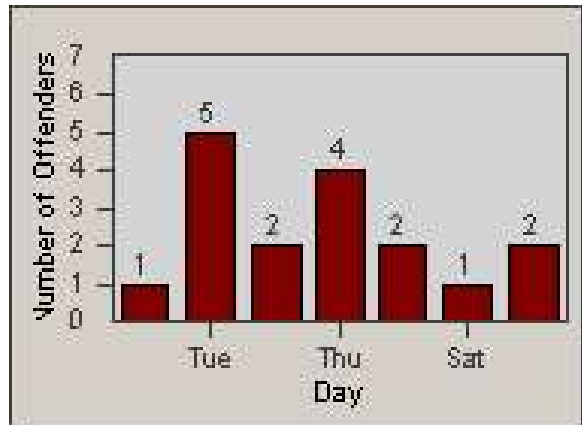

Redflex Redlight Offender Statistics

CONTRACT: Santa Clarita
 DATE FROM: 1/Jul/2008

LOCATION: SCL-NRMB-01 McBean Pkwy / Newhall Ranch Rd
 DATE TO: 31/Jul/2008

LANE 1

LANE 2

LANE 3

Redflex Redlight Offender Statistics

CONTRACT: Santa Clarita

LOCATION: SCL-NRMB-01 McBean Pkwy / Newhall Ranch Rd

DATE FROM: 1/Jul/2008

DATE TO: 31/Jul/2008

LANE 4

LANE TOTAL

Redflex Redlight Offender Statistics

CONTRACT: Santa Clarita
 DATE FROM: 1/Jul/2008