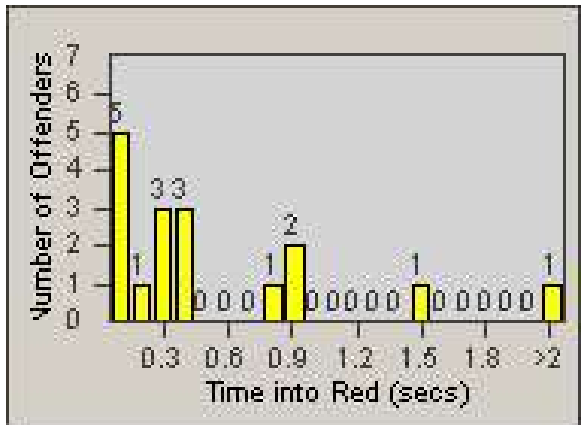

Redflex Redlight Offender Statistics

CONTRACT: Santa Clarita
 DATE FROM: 1/Jul/2008

LOCATION: SCL-NRMB-01 McBean Pkwy / Newhall Ranch Rd
 DATE TO: 31/Jul/2008

LANE 1

LANE 2

LANE 3

Redflex Redlight Offender Statistics

CONTRACT: Santa Clarita

LOCATION: SCL-NRMB-01 McBean Pkwy / Newhall Ranch Rd

DATE FROM: 1/Jul/2008

DATE TO: 31/Jul/2008

LANE 4

LANE TOTAL

Redflex Redlight Offender Statistics

CONTRACT: Santa Clarita
 DATE FROM: 1/Jul/2008