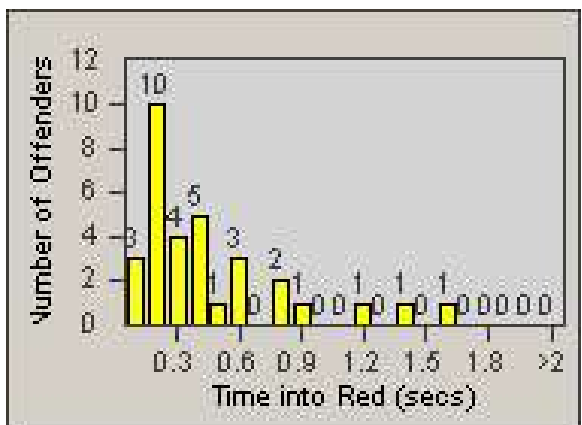

Redflex Redlight Offender Statistics

CONTRACT: Santa Clarita
 DATE FROM: 1/Jul/2008

LOCATION: SCL-NRMB-01 McBean Pkwy / Newhall Ranch Rd
 DATE TO: 31/Jul/2008

LANE 1

LANE 2

LANE 3

Redflex Redlight Offender Statistics

CONTRACT: Santa Clarita

LOCATION: SCL-NRMB-01 McBean Pkwy / Newhall Ranch Rd

DATE FROM: 1/Jul/2008

DATE TO: 31/Jul/2008

LANE 4

LANE TOTAL

Redflex Redlight Offender Statistics

CONTRACT: Santa Clarita
 DATE FROM: 1/Jul/2008