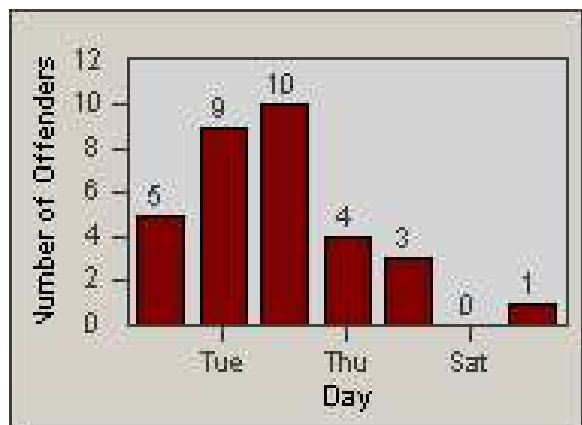

Redflex Redlight Offender Statistics

CONTRACT: Santa Clarita
 DATE FROM: 1/Jul/2008

LOCATION: SCL-NRMB-01 McBean Pkwy / Newhall Ranch Rd
 DATE TO: 31/Jul/2008

LANE 1

LANE 2

LANE 3

Redflex Redlight Offender Statistics

CONTRACT: Santa Clarita

LOCATION: SCL-NRMB-01 McBean Pkwy / Newhall Ranch Rd

DATE FROM: 1/Jul/2008

DATE TO: 31/Jul/2008

LANE 4

LANE TOTAL

Redflex Redlight Offender Statistics

CONTRACT: Santa Clarita
 DATE FROM: 1/Jul/2008