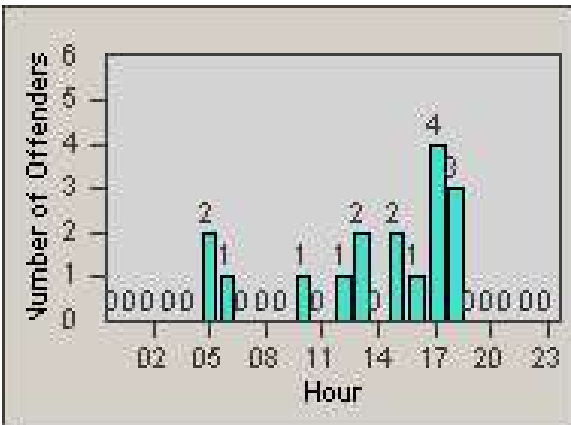

Redflex Redlight Offender Statistics

CONTRACT: Santa Clarita
 DATE FROM: 1/Jul/2008

LOCATION: SCL-NRMB-01 McBean Pkwy / Newhall Ranch Rd
 DATE TO: 31/Jul/2008

LANE 1

LANE 2

LANE 3

Redflex Redlight Offender Statistics

CONTRACT: Santa Clarita

LOCATION: SCL-NRMB-01 McBean Pkwy / Newhall Ranch Rd

DATE FROM: 1/Jul/2008

DATE TO: 31/Jul/2008

LANE 4

LANE TOTAL

Redflex Redlight Offender Statistics

CONTRACT: Santa Clarita
 DATE FROM: 1/Jul/2008