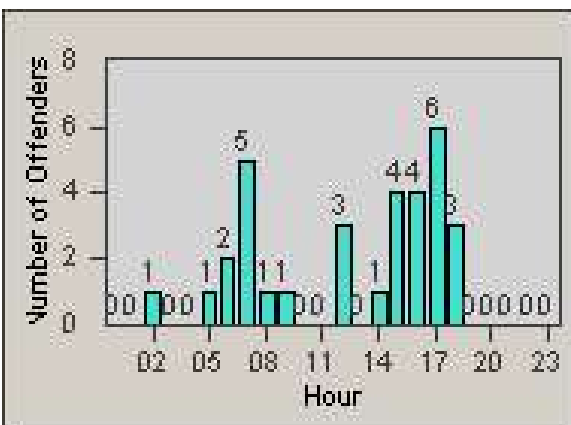

Redflex Redlight Offender Statistics

CONTRACT: Santa Clarita
 DATE FROM: 1/Jul/2008

LOCATION: SCL-NRMB-01 McBean Pkwy / Newhall Ranch Rd
 DATE TO: 31/Jul/2008

LANE 1

LANE 2

LANE 3

Redflex Redlight Offender Statistics

CONTRACT: Santa Clarita

LOCATION: SCL-NRMB-01 McBean Pkwy / Newhall Ranch Rd

DATE FROM: 1/Jul/2008

DATE TO: 31/Jul/2008

LANE 4

LANE TOTAL

Redflex Redlight Offender Statistics

CONTRACT: Santa Clarita
 DATE FROM: 1/Jul/2008