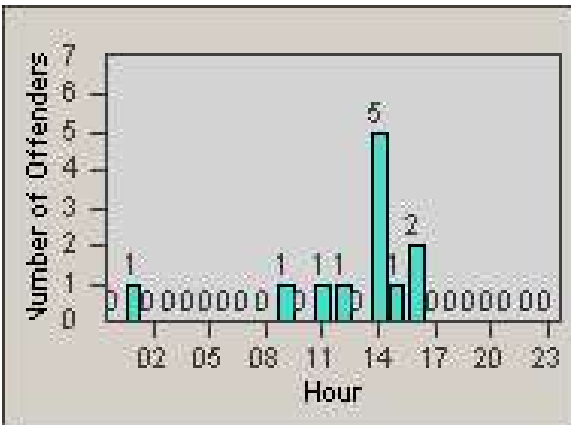

Redflex Redlight Offender Statistics

CONTRACT: Santa Clarita
 DATE FROM: 1/Jul/2008

LOCATION: SCL-OVLY-01 Orchard Village Dr / Lyons
 DATE TO: 31/Jul/2008

LANE 1

LANE 2

LANE 3

Redflex Redlight Offender Statistics

CONTRACT: Santa Clarita

LOCATION: SCL-OVLY-01 Orchard Village Dr / Lyons

DATE FROM: 1/Jul/2008

DATE TO: 31/Jul/2008

LANE 4

LANE TOTAL

Redflex Redlight Offender Statistics

CONTRACT: Santa Clarita
 DATE FROM: 1/Jul/2008