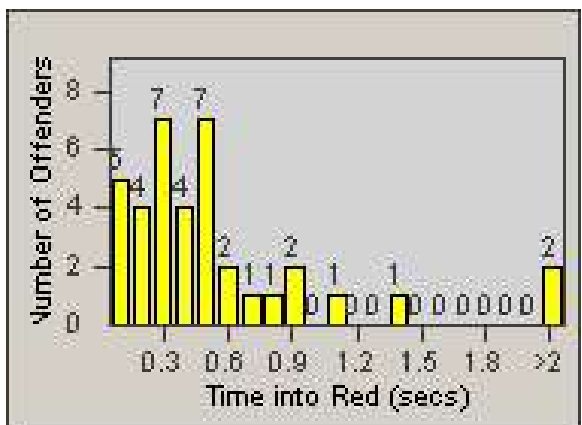

Redflex Redlight Offender Statistics

CONTRACT: Santa Clarita
 DATE FROM: 1/Jul/2008

LOCATION: SCL-OVLY-01 Orchard Village Dr / Lyons
 DATE TO: 31/Jul/2008

LANE 1

LANE 2

LANE 3

Redflex Redlight Offender Statistics

CONTRACT: Santa Clarita

LOCATION: SCL-OVLY-01 Orchard Village Dr / Lyons

DATE FROM: 1/Jul/2008

DATE TO: 31/Jul/2008

LANE 4

LANE TOTAL

Redflex Redlight Offender Statistics

CONTRACT: Santa Clarita
 DATE FROM: 1/Jul/2008