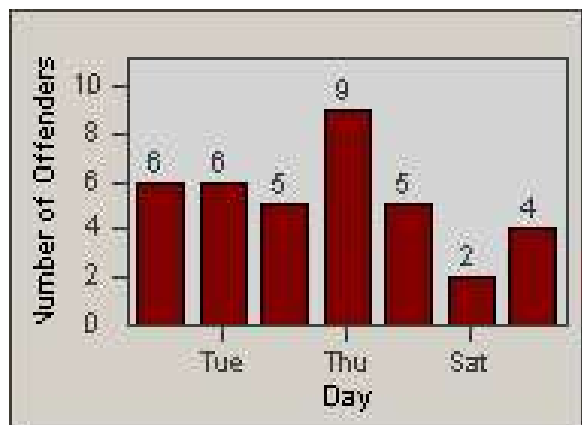

Redflex Redlight Offender Statistics

CONTRACT: Santa Clarita
 DATE FROM: 1/Jul/2008

LOCATION: SCL-OVLY-01 Orchard Village Dr / Lyons
 DATE TO: 31/Jul/2008

LANE 1

LANE 2

LANE 3

Redflex Redlight Offender Statistics

CONTRACT: Santa Clarita

LOCATION: SCL-OVLY-01 Orchard Village Dr / Lyons

DATE FROM: 1/Jul/2008

DATE TO: 31/Jul/2008

LANE 4

LANE TOTAL

Redflex Redlight Offender Statistics

CONTRACT: Santa Clarita
 DATE FROM: 1/Jul/2008