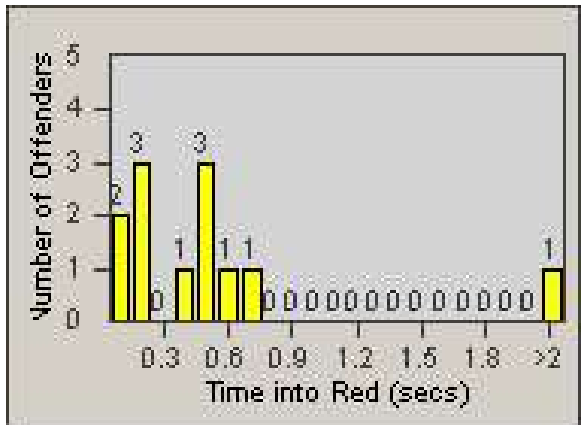

Redflex Redlight Offender Statistics

CONTRACT: Santa Clarita
 DATE FROM: 1/Jul/2008

LOCATION: SCL-OVLY-01 Orchard Village Dr / Lyons
 DATE TO: 31/Jul/2008

LANE 1

LANE 2

LANE 3

Redflex Redlight Offender Statistics

CONTRACT: Santa Clarita

LOCATION: SCL-OVLY-01 Orchard Village Dr / Lyons

DATE FROM: 1/Jul/2008

DATE TO: 31/Jul/2008

LANE 4

LANE TOTAL

Redflex Redlight Offender Statistics

CONTRACT: Santa Clarita
 DATE FROM: 1/Jul/2008