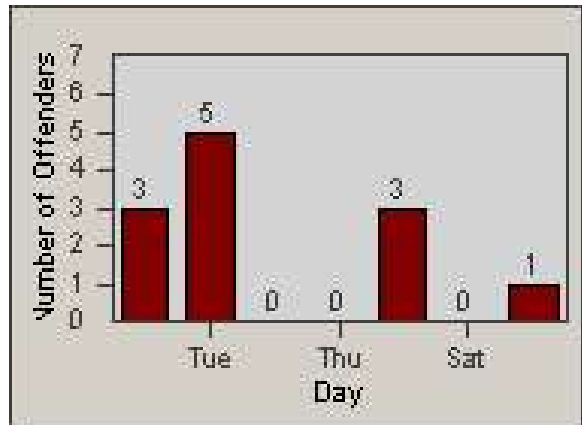

Redflex Redlight Offender Statistics

CONTRACT: Santa Clarita
 DATE FROM: 1/Jul/2008

LOCATION: SCL-OVLY-01 Orchard Village Dr / Lyons
 DATE TO: 31/Jul/2008

LANE 1

LANE 2

LANE 3

Redflex Redlight Offender Statistics

CONTRACT: Santa Clarita

LOCATION: SCL-OVLY-01 Orchard Village Dr / Lyons

DATE FROM: 1/Jul/2008

DATE TO: 31/Jul/2008

LANE 4

LANE TOTAL

Redflex Redlight Offender Statistics

CONTRACT: Santa Clarita
 DATE FROM: 1/Jul/2008