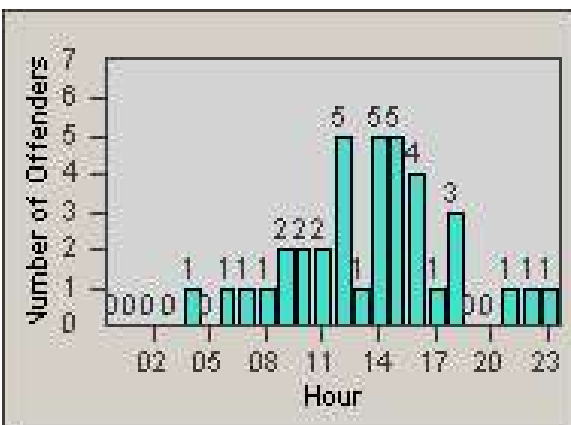

Redflex Redlight Offender Statistics

CONTRACT: Santa Clarita
 DATE FROM: 1/Jul/2008

LOCATION: SCL-OVLY-01 Orchard Village Dr / Lyons
 DATE TO: 31/Jul/2008

LANE 1

LANE 2

LANE 3

Redflex Redlight Offender Statistics

CONTRACT: Santa Clarita

LOCATION: SCL-OVLY-01 Orchard Village Dr / Lyons

DATE FROM: 1/Jul/2008

DATE TO: 31/Jul/2008

LANE 4

LANE TOTAL

Redflex Redlight Offender Statistics

CONTRACT: Santa Clarita
 DATE FROM: 1/Jul/2008