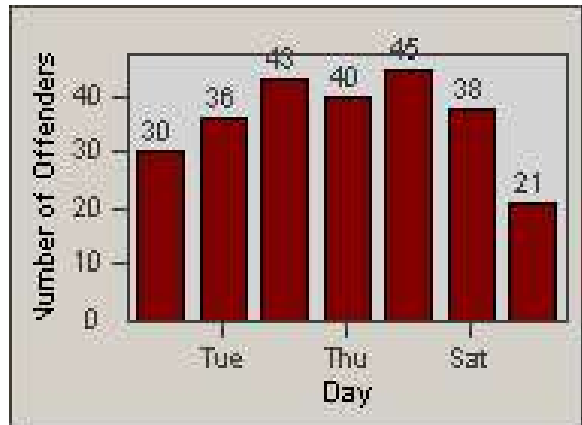

# Redflex Redlight Offender Statistics

CONTRACT: Santa Clarita  
 DATE FROM: 1/Jan/2010

LOCATION: SCL-VAMB-01 Valencia Blvd.  
 DATE TO: 31/Mar/2010

LANE 1

LANE 2

LANE 3

# Redflex Redlight Offender Statistics

**CONTRACT:** Santa Clarita      **LOCATION:** SCL-VAMB-01 Valencia Blvd.  
**DATE FROM:** 1/Jan/2010      **DATE TO:** 31/Mar/2010

LANE 4

LANE TOTAL

# Redflex Redlight Offender Statistics

CONTRACT: Santa Clarita  
 DATE FROM: 1/Jan/2010

LOCATION: SCL-VAMB-01 Valencia Blvd.  
 DATE TO: 31/Mar/2010