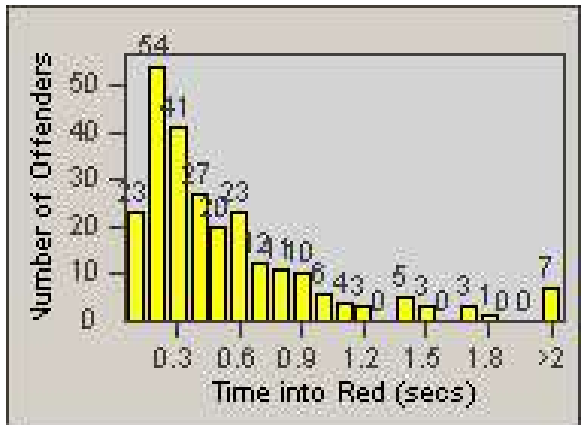

# Redflex Redlight Offender Statistics

CONTRACT: Santa Clarita  
 DATE FROM: 1/Jan/2010

LOCATION: SCL-VAMB-01 Valencia Blvd.  
 DATE TO: 31/Mar/2010

LANE 1

LANE 2

LANE 3

# Redflex Redlight Offender Statistics

**CONTRACT:** Santa Clarita      **LOCATION:** SCL-VAMB-01 Valencia Blvd.  
**DATE FROM:** 1/Jan/2010      **DATE TO:** 31/Mar/2010

LANE 4

LANE TOTAL

# Redflex Redlight Offender Statistics

CONTRACT: Santa Clarita  
 DATE FROM: 1/Jan/2010

LOCATION: SCL-VAMB-01 Valencia Blvd.  
 DATE TO: 31/Mar/2010