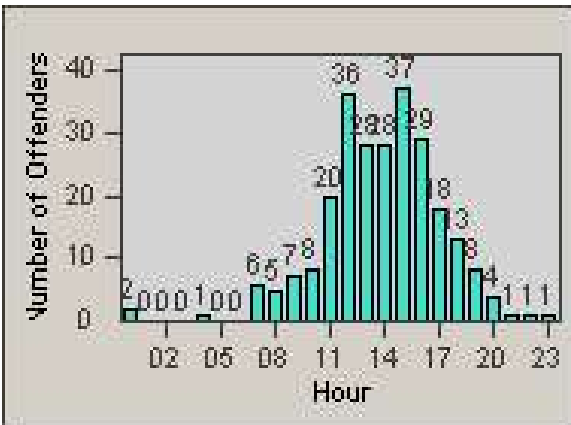

# Redflex Redlight Offender Statistics

CONTRACT: Santa Clarita  
 DATE FROM: 1/Jan/2010

LOCATION: SCL-VAMB-01 Valencia Blvd.  
 DATE TO: 31/Mar/2010

LANE 1

LANE 2

LANE 3

# Redflex Redlight Offender Statistics

**CONTRACT:** Santa Clarita      **LOCATION:** SCL-VAMB-01 Valencia Blvd.  
**DATE FROM:** 1/Jan/2010      **DATE TO:** 31/Mar/2010

LANE 4

LANE TOTAL

# Redflex Redlight Offender Statistics

CONTRACT: Santa Clarita  
 DATE FROM: 1/Jan/2010

LOCATION: SCL-VAMB-01 Valencia Blvd.  
 DATE TO: 31/Mar/2010