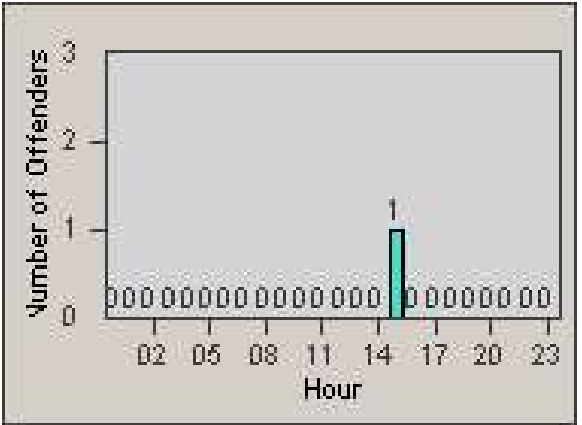

# Redflex Redlight Offender Statistics

CONTRACT: Santa Clarita  
 DATE FROM: 1/Jan/2010

LOCATION: SCL-VAMB-01 Valencia Blvd.  
 DATE TO: 31/Mar/2010

LANE 1

LANE 2

LANE 3

# Redflex Redlight Offender Statistics

**CONTRACT:** Santa Clarita      **LOCATION:** SCL-VAMB-01 Valencia Blvd.  
**DATE FROM:** 1/Jan/2010      **DATE TO:** 31/Mar/2010

LANE 4

LANE TOTAL

# Redflex Redlight Offender Statistics

CONTRACT: Santa Clarita  
 DATE FROM: 1/Jan/2010

LOCATION: SCL-VAMB-01 Valencia Blvd.  
 DATE TO: 31/Mar/2010