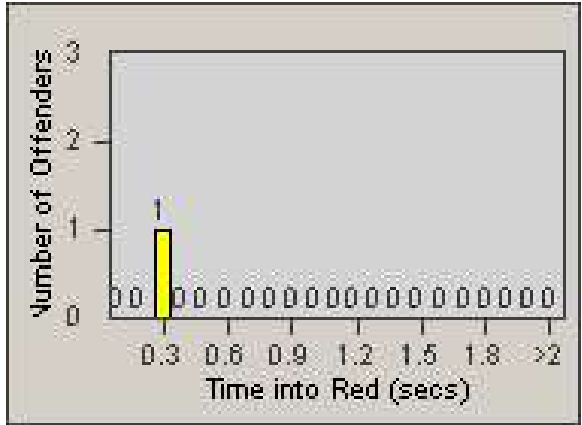

# Redflex Redlight Offender Statistics

CONTRACT: Santa Clarita  
 DATE FROM: 1/Jan/2010

LOCATION: SCL-VAMB-01 Valencia Blvd.  
 DATE TO: 31/Mar/2010

LANE 1

LANE 2

LANE 3

# Redflex Redlight Offender Statistics

**CONTRACT:** Santa Clarita      **LOCATION:** SCL-VAMB-01 Valencia Blvd.  
**DATE FROM:** 1/Jan/2010      **DATE TO:** 31/Mar/2010

LANE 4

LANE TOTAL

# Redflex Redlight Offender Statistics

CONTRACT: Santa Clarita  
 DATE FROM: 1/Jan/2010

LOCATION: SCL-VAMB-01 Valencia Blvd.  
 DATE TO: 31/Mar/2010