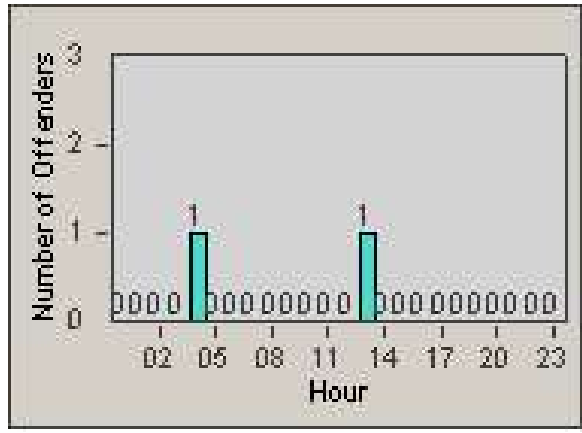

# Redflex Redlight Offender Statistics

CONTRACT: Santa Clarita  
 DATE FROM: 1/Jan/2010

LOCATION: SCL-VAMB-01 Valencia Blvd.  
 DATE TO: 31/Mar/2010

LANE 1

LANE 2

LANE 3

# Redflex Redlight Offender Statistics

**CONTRACT:** Santa Clarita      **LOCATION:** SCL-VAMB-01 Valencia Blvd.  
**DATE FROM:** 1/Jan/2010      **DATE TO:** 31/Mar/2010

LANE 4

LANE TOTAL

# Redflex Redlight Offender Statistics

CONTRACT: Santa Clarita  
 DATE FROM: 1/Jan/2010

LOCATION: SCL-VAMB-01 Valencia Blvd.  
 DATE TO: 31/Mar/2010