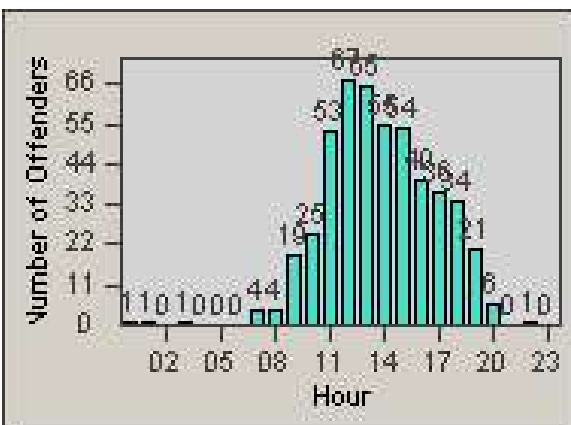

# Redflex Redlight Offender Statistics

CONTRACT: Santa Clarita  
 DATE FROM: 1/Jan/2010

LOCATION: SCL-VAMB-01 Valencia Blvd.  
 DATE TO: 31/Mar/2010

LANE 1

LANE 2

LANE 3

# Redflex Redlight Offender Statistics

**CONTRACT:** Santa Clarita      **LOCATION:** SCL-VAMB-01 Valencia Blvd.  
**DATE FROM:** 1/Jan/2010      **DATE TO:** 31/Mar/2010

LANE 4

LANE TOTAL

# Redflex Redlight Offender Statistics

CONTRACT: Santa Clarita  
 DATE FROM: 1/Jan/2010

LOCATION: SCL-VAMB-01 Valencia Blvd.  
 DATE TO: 31/Mar/2010