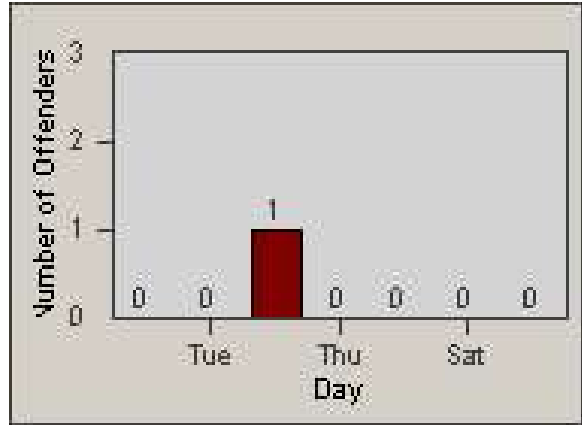

# Redflex Redlight Offender Statistics

CONTRACT: Santa Clarita  
 DATE FROM: 1/Jan/2010

LOCATION: SCL-VAMB-01 Valencia Blvd.  
 DATE TO: 31/Mar/2010

LANE 1

LANE 2

LANE 3

# Redflex Redlight Offender Statistics

**CONTRACT:** Santa Clarita      **LOCATION:** SCL-VAMB-01 Valencia Blvd.  
**DATE FROM:** 1/Jan/2010      **DATE TO:** 31/Mar/2010

LANE 4

LANE TOTAL

# Redflex Redlight Offender Statistics

CONTRACT: Santa Clarita  
 DATE FROM: 1/Jan/2010

LOCATION: SCL-VAMB-01 Valencia Blvd.  
 DATE TO: 31/Mar/2010