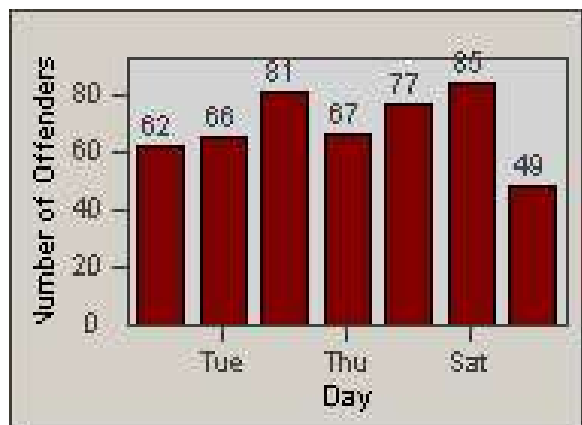

# Redflex Redlight Offender Statistics

CONTRACT: Santa Clarita  
 DATE FROM: 1/Jan/2010

LOCATION: SCL-VAMB-01 Valencia Blvd.  
 DATE TO: 31/Mar/2010

LANE 1

LANE 2

LANE 3

# Redflex Redlight Offender Statistics

**CONTRACT:** Santa Clarita      **LOCATION:** SCL-VAMB-01 Valencia Blvd.  
**DATE FROM:** 1/Jan/2010      **DATE TO:** 31/Mar/2010

LANE 4

LANE TOTAL

# Redflex Redlight Offender Statistics

CONTRACT: Santa Clarita  
 DATE FROM: 1/Jan/2010

LOCATION: SCL-VAMB-01 Valencia Blvd.  
 DATE TO: 31/Mar/2010