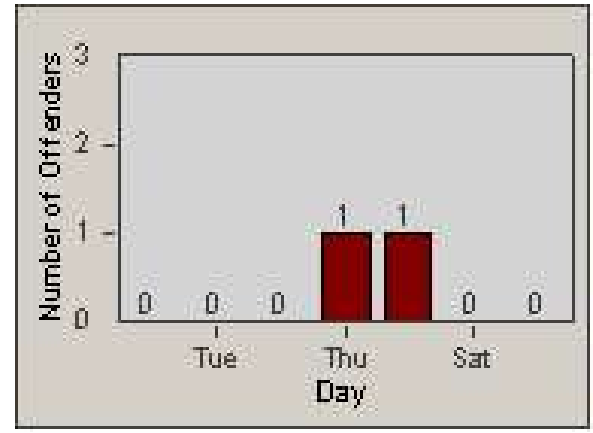

# Redflex Redlight Offender Statistics

CONTRACT: Santa Clarita  
 DATE FROM: 1/Jan/2010

LOCATION: SCL-VAMB-01 Valencia Blvd.  
 DATE TO: 31/Mar/2010

LANE 1

LANE 2

LANE 3

# Redflex Redlight Offender Statistics

**CONTRACT:** Santa Clarita      **LOCATION:** SCL-VAMB-01 Valencia Blvd.  
**DATE FROM:** 1/Jan/2010      **DATE TO:** 31/Mar/2010

LANE 4

LANE TOTAL

# Redflex Redlight Offender Statistics

CONTRACT: Santa Clarita  
 DATE FROM: 1/Jan/2010

LOCATION: SCL-VAMB-01 Valencia Blvd.  
 DATE TO: 31/Mar/2010