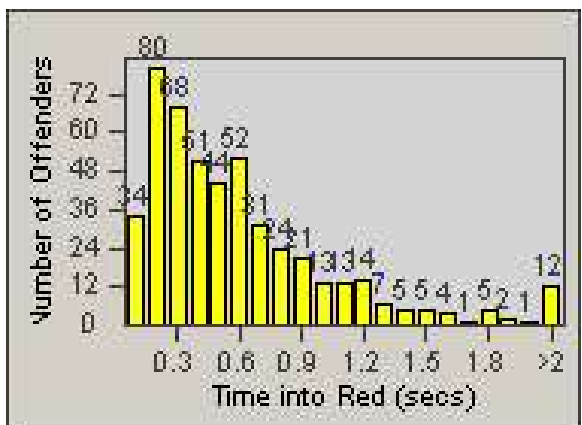

# Redflex Redlight Offender Statistics

CONTRACT: Santa Clarita  
 DATE FROM: 1/Jan/2010

LOCATION: SCL-VAMB-01 Valencia Blvd.  
 DATE TO: 31/Mar/2010

LANE 1

LANE 2

LANE 3

# Redflex Redlight Offender Statistics

**CONTRACT:** Santa Clarita      **LOCATION:** SCL-VAMB-01 Valencia Blvd.  
**DATE FROM:** 1/Jan/2010      **DATE TO:** 31/Mar/2010

LANE 4

LANE TOTAL

# Redflex Redlight Offender Statistics

CONTRACT: Santa Clarita  
 DATE FROM: 1/Jan/2010

LOCATION: SCL-VAMB-01 Valencia Blvd.  
 DATE TO: 31/Mar/2010