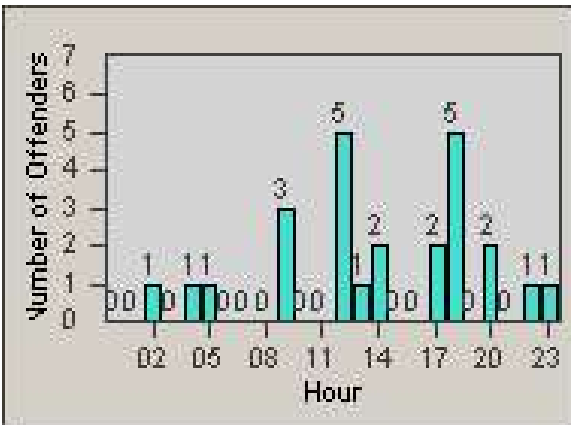

Redflex Redlight Offender Statistics

CONTRACT: Santa Clarita
 DATE FROM: 1/Jul/2008

LOCATION: SCL-WCSC-01 Soledad Canyon Rd / Whites Canyon Rd
 DATE TO: 31/Jul/2008

LANE 1

LANE 2

LANE 3

Redflex Redlight Offender Statistics

CONTRACT: Santa Clarita

LOCATION: SCL-WCSC-01 Soledad Canyon Rd / Whites Canyon Rd

DATE FROM: 1/Jul/2008

DATE TO: 31/Jul/2008

LANE 4

LANE TOTAL

Redflex Redlight Offender Statistics

CONTRACT: Santa Clarita