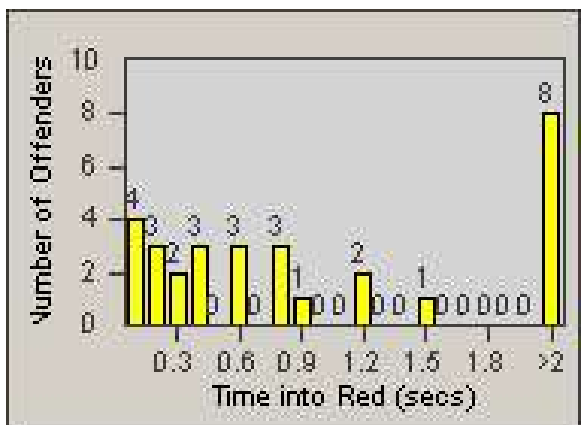

Redflex Redlight Offender Statistics

CONTRACT: Santa Clarita
 DATE FROM: 1/Jul/2008

LOCATION: SCL-WCSC-01 Soledad Canyon Rd / Whites Canyon Rd
 DATE TO: 31/Jul/2008

LANE 1

LANE 2

LANE 3

Redflex Redlight Offender Statistics

CONTRACT: Santa Clarita

LOCATION: SCL-WCSC-01 Soledad Canyon Rd / Whites Canyon Rd

DATE FROM: 1/Jul/2008

DATE TO: 31/Jul/2008

LANE 4

LANE TOTAL

Redflex Redlight Offender Statistics

CONTRACT: Santa Clarita