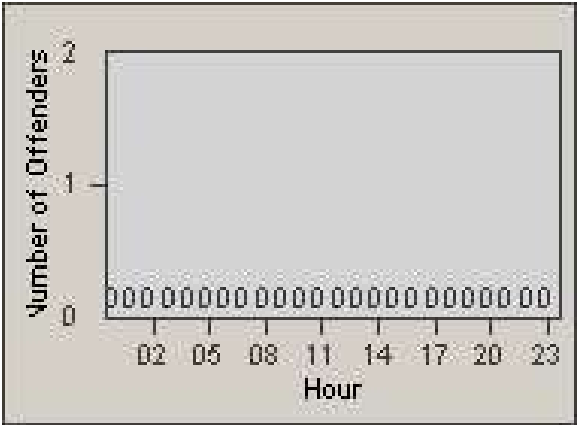

Redflex Redlight Offender Statistics

CONTRACT: Santa Clarita
 DATE FROM: 1/Jul/2008

LOCATION: SCL-WCSC-01 Soledad Canyon Rd / Whites Canyon Rd
 DATE TO: 31/Jul/2008

LANE 1

LANE 2

LANE 3

Redflex Redlight Offender Statistics

CONTRACT: Santa Clarita

LOCATION: SCL-WCSC-01 Soledad Canyon Rd / Whites Canyon Rd

DATE FROM: 1/Jul/2008

DATE TO: 31/Jul/2008

LANE 4

LANE TOTAL

Redflex Redlight Offender Statistics

CONTRACT: Santa Clarita