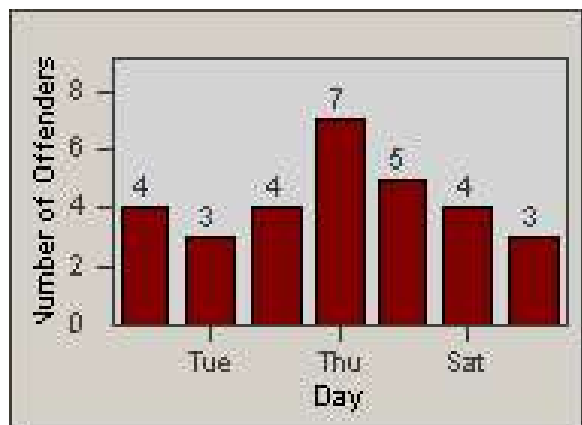

Redflex Redlight Offender Statistics

CONTRACT: Santa Clarita
 DATE FROM: 1/Jul/2008

LOCATION: SCL-WCSC-01 Soledad Canyon Rd / Whites Canyon Rd
 DATE TO: 31/Jul/2008

LANE 1

LANE 2

LANE 3

Redflex Redlight Offender Statistics

CONTRACT: Santa Clarita

LOCATION: SCL-WCSC-01 Soledad Canyon Rd / Whites Canyon Rd

DATE FROM: 1/Jul/2008

DATE TO: 31/Jul/2008

LANE 4

LANE TOTAL

Redflex Redlight Offender Statistics

CONTRACT: Santa Clarita