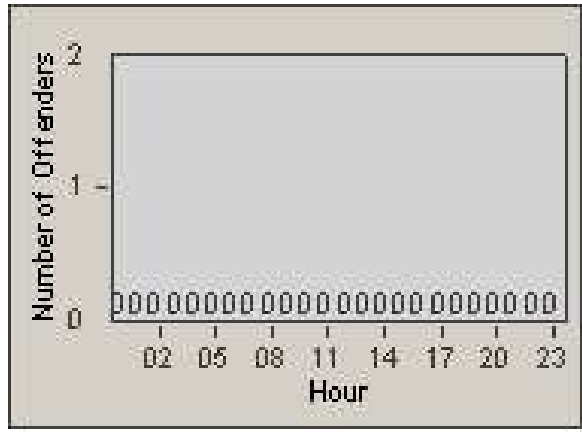

Redflex Redlight Offender Statistics

CONTRACT: Santa Clarita
 DATE FROM: 1/Jul/2008

LOCATION: SCL-WCSC-01 Soledad Canyon Rd / Whites Canyon Rd
 DATE TO: 31/Jul/2008

LANE 1

LANE 2

LANE 3

Redflex Redlight Offender Statistics

CONTRACT: Santa Clarita

LOCATION: SCL-WCSC-01 Soledad Canyon Rd / Whites Canyon Rd

DATE FROM: 1/Jul/2008

DATE TO: 31/Jul/2008

LANE 4

LANE TOTAL

Redflex Redlight Offender Statistics

CONTRACT: Santa Clarita