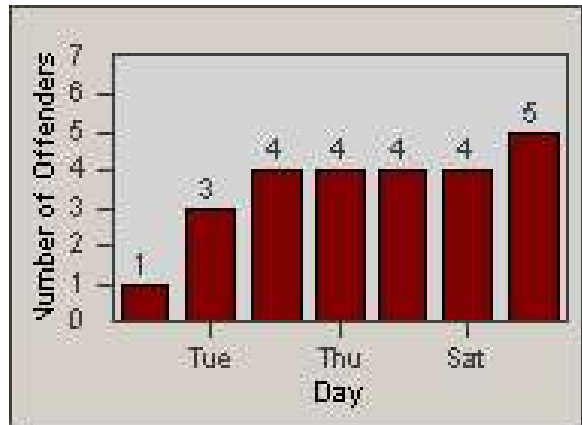

Redflex Redlight Offender Statistics

CONTRACT: Santa Clarita
 DATE FROM: 1/Jul/2008

LOCATION: SCL-WCSC-01 Soledad Canyon Rd / Whites Canyon Rd
 DATE TO: 31/Jul/2008

LANE 1

LANE 2

LANE 3

Redflex Redlight Offender Statistics

CONTRACT: Santa Clarita

LOCATION: SCL-WCSC-01 Soledad Canyon Rd / Whites Canyon Rd

DATE FROM: 1/Jul/2008

DATE TO: 31/Jul/2008

LANE 4

LANE TOTAL

Redflex Redlight Offender Statistics

CONTRACT: Santa Clarita