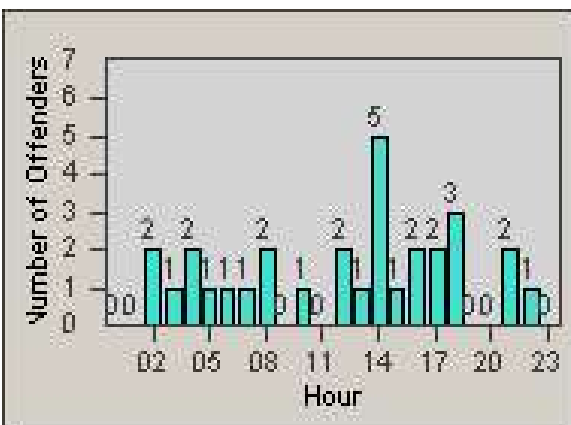

Redflex Redlight Offender Statistics

CONTRACT: Santa Clarita
 DATE FROM: 1/Jul/2008

LOCATION: SCL-WCSC-01 Soledad Canyon Rd / Whites Canyon Rd
 DATE TO: 31/Jul/2008

LANE 1

LANE 2

LANE 3

Redflex Redlight Offender Statistics

CONTRACT: Santa Clarita

LOCATION: SCL-WCSC-01 Soledad Canyon Rd / Whites Canyon Rd

DATE FROM: 1/Jul/2008

DATE TO: 31/Jul/2008

LANE 4

LANE TOTAL

Redflex Redlight Offender Statistics

CONTRACT: Santa Clarita