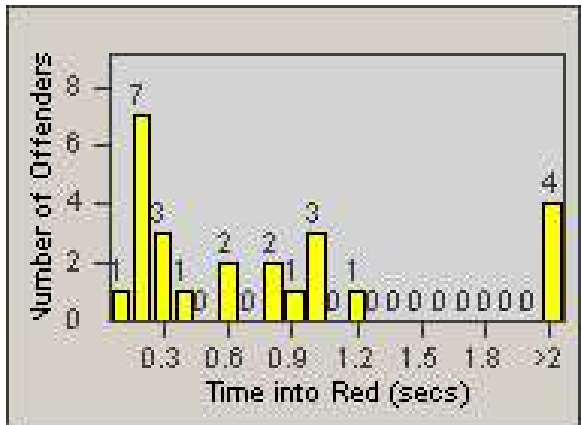

Redflex Redlight Offender Statistics

CONTRACT: Santa Clarita
 DATE FROM: 1/Jul/2008

LOCATION: SCL-WCSC-01 Soledad Canyon Rd / Whites Canyon Rd
 DATE TO: 31/Jul/2008

LANE 1

LANE 2

LANE 3

Redflex Redlight Offender Statistics

CONTRACT: Santa Clarita

LOCATION: SCL-WCSC-01 Soledad Canyon Rd / Whites Canyon Rd

DATE FROM: 1/Jul/2008

DATE TO: 31/Jul/2008

LANE 4

LANE TOTAL

Redflex Redlight Offender Statistics

CONTRACT: Santa Clarita