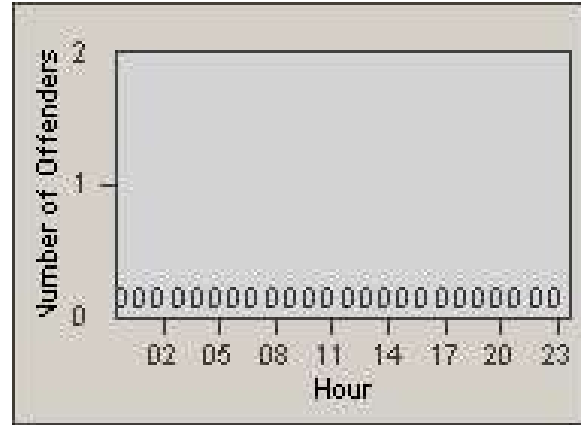

Redflex Redlight Offender Statistics

CONTRACT: Santa Clarita
 DATE FROM: 1/Jul/2009

LOCATION: SCL-WCSC-01 Soledad Canyon Rd / Whites Canyon Rd
 DATE TO: 31/Jul/2009

LANE 1

LANE 2

LANE 3

Redflex Redlight Offender Statistics

CONTRACT: Santa Clarita

LOCATION: SCL-WCSC-01 Soledad Canyon Rd / Whites Canyon Rd

DATE FROM: 1/Jul/2009

DATE TO: 31/Jul/2009

LANE 4

LANE TOTAL

Redflex Redlight Offender Statistics

CONTRACT: Santa Clarita
 DATE FROM: 1/Jul/2009