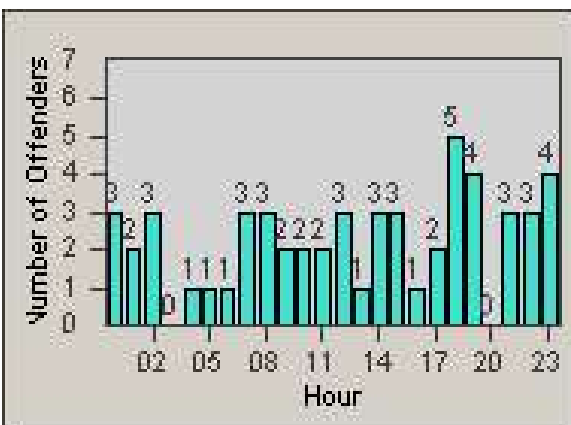

Redflex Redlight Offender Statistics

CONTRACT: Santa Clarita
 DATE FROM: 1/Jul/2009

LOCATION: SCL-WCSC-01 Soledad Canyon Rd / Whites Canyon Rd
 DATE TO: 31/Jul/2009

LANE 1

LANE 2

LANE 3

Redflex Redlight Offender Statistics

CONTRACT: Santa Clarita

LOCATION: SCL-WCSC-01 Soledad Canyon Rd / Whites Canyon Rd

DATE FROM: 1/Jul/2009

DATE TO: 31/Jul/2009

LANE 4

LANE TOTAL

Redflex Redlight Offender Statistics

CONTRACT: Santa Clarita
 DATE FROM: 1/Jul/2009