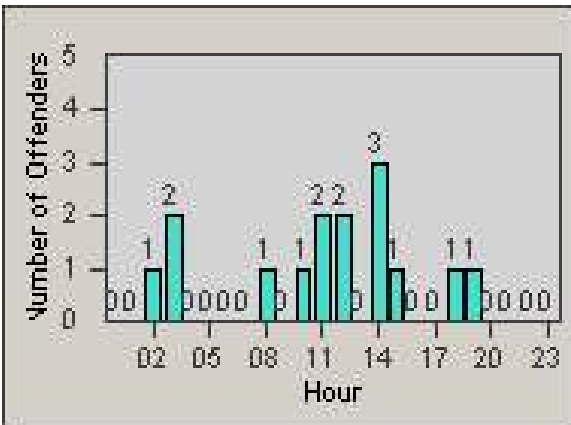

Redflex Redlight Offender Statistics

CONTRACT: Santa Clarita
 DATE FROM: 1/Jul/2009

LOCATION: SCL-WCSC-01 Soledad Canyon Rd / Whites Canyon Rd
 DATE TO: 31/Jul/2009

LANE 1

LANE 2

LANE 3

Redflex Redlight Offender Statistics

CONTRACT: Santa Clarita

LOCATION: SCL-WCSC-01 Soledad Canyon Rd / Whites Canyon Rd

DATE FROM: 1/Jul/2009

DATE TO: 31/Jul/2009

LANE 4

LANE TOTAL

Redflex Redlight Offender Statistics

CONTRACT: Santa Clarita
 DATE FROM: 1/Jul/2009