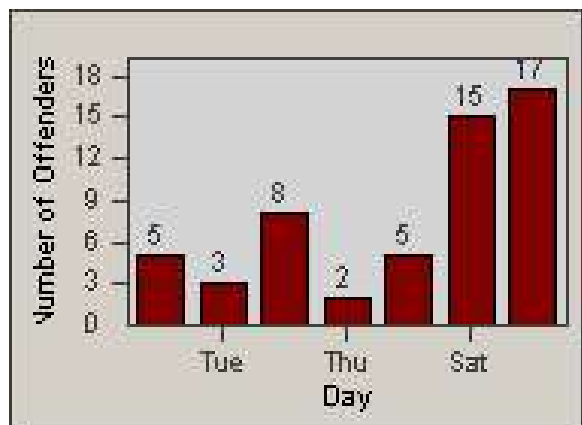

Redflex Redlight Offender Statistics

CONTRACT: Santa Clarita
 DATE FROM: 1/Jul/2009

LOCATION: SCL-WCSC-01 Soledad Canyon Rd / Whites Canyon Rd
 DATE TO: 31/Jul/2009

LANE 1

LANE 2

LANE 3

Redflex Redlight Offender Statistics

CONTRACT: Santa Clarita

LOCATION: SCL-WCSC-01 Soledad Canyon Rd / Whites Canyon Rd

DATE FROM: 1/Jul/2009

DATE TO: 31/Jul/2009

LANE 4

LANE TOTAL

Redflex Redlight Offender Statistics

CONTRACT: Santa Clarita
 DATE FROM: 1/Jul/2009