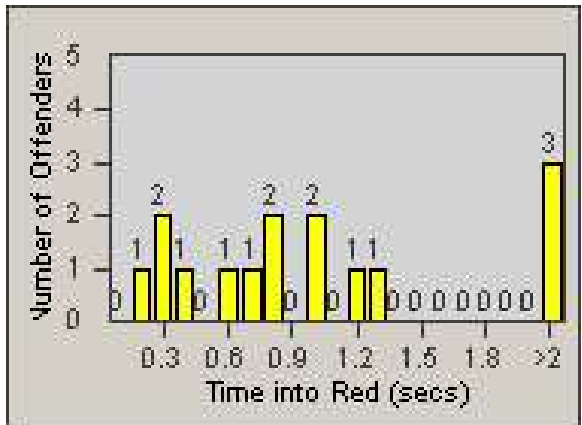

Redflex Redlight Offender Statistics

CONTRACT: Santa Clarita
 DATE FROM: 1/Jul/2009

LOCATION: SCL-WCSC-01 Soledad Canyon Rd / Whites Canyon Rd
 DATE TO: 31/Jul/2009

LANE 1

LANE 2

LANE 3

Redflex Redlight Offender Statistics

CONTRACT: Santa Clarita

LOCATION: SCL-WCSC-01 Soledad Canyon Rd / Whites Canyon Rd

DATE FROM: 1/Jul/2009

DATE TO: 31/Jul/2009

LANE 4

LANE TOTAL

Redflex Redlight Offender Statistics

CONTRACT: Santa Clarita
 DATE FROM: 1/Jul/2009