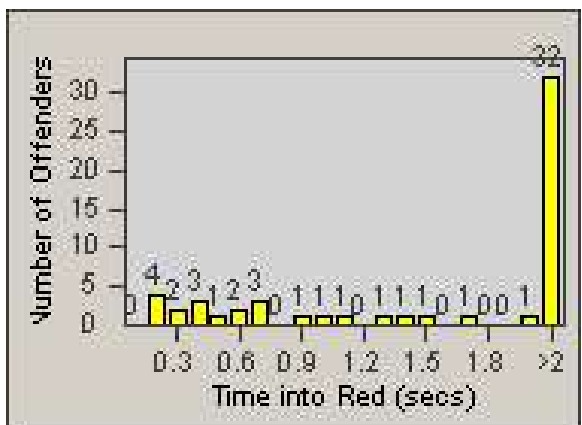

Redflex Redlight Offender Statistics

CONTRACT: Santa Clarita
 DATE FROM: 1/Jul/2009

LOCATION: SCL-WCSC-01 Soledad Canyon Rd / Whites Canyon Rd
 DATE TO: 31/Jul/2009

LANE 1

LANE 2

LANE 3

Redflex Redlight Offender Statistics

CONTRACT: Santa Clarita

LOCATION: SCL-WCSC-01 Soledad Canyon Rd / Whites Canyon Rd

DATE FROM: 1/Jul/2009

DATE TO: 31/Jul/2009

LANE 4

LANE TOTAL

Redflex Redlight Offender Statistics

CONTRACT: Santa Clarita
 DATE FROM: 1/Jul/2009