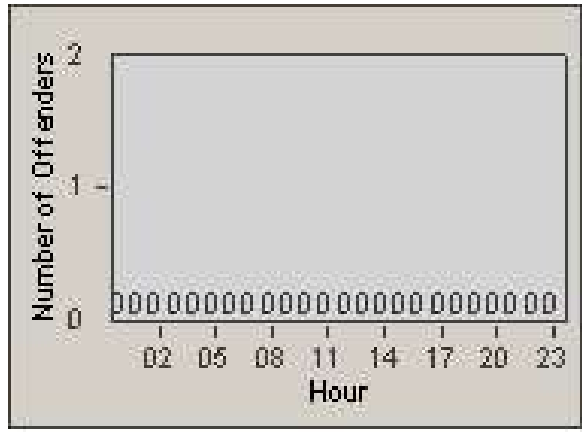

Redflex Redlight Offender Statistics

CONTRACT: Santa Clarita
 DATE FROM: 1/Jul/2009

LOCATION: SCL-WCSC-01 Soledad Canyon Rd / Whites Canyon Rd
 DATE TO: 31/Jul/2009

LANE 1

LANE 2

LANE 3

Redflex Redlight Offender Statistics

CONTRACT: Santa Clarita

LOCATION: SCL-WCSC-01 Soledad Canyon Rd / Whites Canyon Rd

DATE FROM: 1/Jul/2009

DATE TO: 31/Jul/2009

LANE 4

LANE TOTAL

Redflex Redlight Offender Statistics

CONTRACT: Santa Clarita
 DATE FROM: 1/Jul/2009