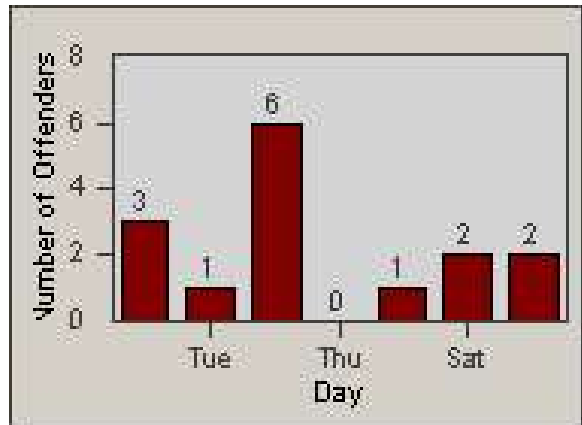

Redflex Redlight Offender Statistics

CONTRACT: Santa Clarita
 DATE FROM: 1/Jul/2009

LOCATION: SCL-WCSC-01 Soledad Canyon Rd / Whites Canyon Rd
 DATE TO: 31/Jul/2009

LANE 1

LANE 2

LANE 3

Redflex Redlight Offender Statistics

CONTRACT: Santa Clarita

LOCATION: SCL-WCSC-01 Soledad Canyon Rd / Whites Canyon Rd

DATE FROM: 1/Jul/2009

DATE TO: 31/Jul/2009

LANE 4

LANE TOTAL

Redflex Redlight Offender Statistics

CONTRACT: Santa Clarita
 DATE FROM: 1/Jul/2009