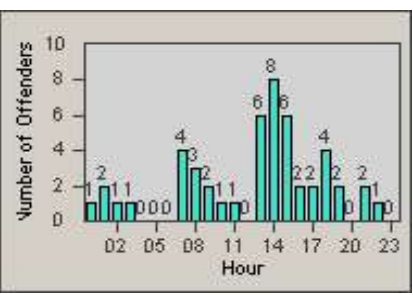

Redflex Redlight Offender Statistics

CONTRACT: Santa Clarita
 DATE FROM: 1/Jan/2010

LOCATION: SCL-WCSC-01 Soledad Canyon Rd / Whites Canyon Rd
 DATE TO: 31/Mar/2010

LANE 1

LANE 2

LANE 3

Redflex Redlight Offender Statistics

CONTRACT: Santa Clarita
DATE FROM: 1/Jan/2010

LOCATION: SCL-WCSC-01 Soledad Canyon Rd / Whites Canyon Rd
DATE TO: 31/Mar/2010

LANE 4

LANE TOTAL

Redflex Redlight Offender Statistics

CONTRACT: Santa Clarita
 DATE FROM: 1/Jan/2010