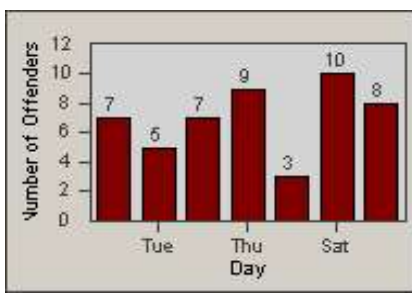

Redflex Redlight Offender Statistics

CONTRACT: Santa Clarita
 DATE FROM: 1/Jan/2010

LOCATION: SCL-WCSC-01 Soledad Canyon Rd / Whites Canyon Rd
 DATE TO: 31/Mar/2010

LANE 1

LANE 2

LANE 3

Redflex Redlight Offender Statistics

CONTRACT: Santa Clarita
DATE FROM: 1/Jan/2010

LOCATION: SCL-WCSC-01 Soledad Canyon Rd / Whites Canyon Rd
DATE TO: 31/Mar/2010

LANE 4

LANE TOTAL

Redflex Redlight Offender Statistics

CONTRACT: Santa Clarita
 DATE FROM: 1/Jan/2010