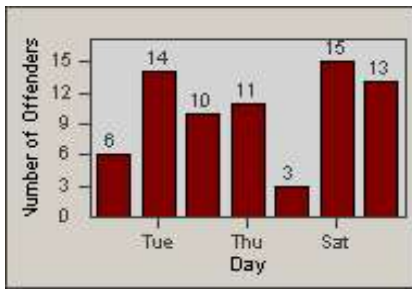

Redflex Redlight Offender Statistics

CONTRACT: Santa Clarita
 DATE FROM: 1/Jan/2010

LOCATION: SCL-WCSC-01 Soledad Canyon Rd / Whites Canyon Rd
 DATE TO: 31/Mar/2010

LANE 1

LANE 2

LANE 3

Redflex Redlight Offender Statistics

CONTRACT: Santa Clarita
DATE FROM: 1/Jan/2010

LOCATION: SCL-WCSC-01 Soledad Canyon Rd / Whites Canyon Rd
DATE TO: 31/Mar/2010

LANE 4

LANE TOTAL

Redflex Redlight Offender Statistics

CONTRACT: Santa Clarita
 DATE FROM: 1/Jan/2010