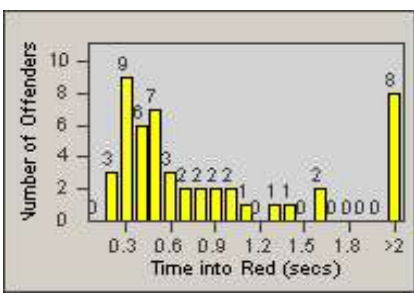

Redflex Redlight Offender Statistics

CONTRACT: Santa Clarita
 DATE FROM: 1/Jan/2010

LOCATION: SCL-WCSC-01 Soledad Canyon Rd / Whites Canyon Rd
 DATE TO: 31/Mar/2010

LANE 1

LANE 2

LANE 3

Redflex Redlight Offender Statistics

CONTRACT: Santa Clarita
DATE FROM: 1/Jan/2010

LOCATION: SCL-WCSC-01 Soledad Canyon Rd / Whites Canyon Rd
DATE TO: 31/Mar/2010

LANE 4

LANE TOTAL

Redflex Redlight Offender Statistics

CONTRACT: Santa Clarita
 DATE FROM: 1/Jan/2010