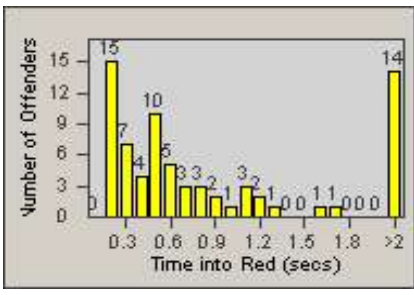

Redflex Redlight Offender Statistics

CONTRACT: Santa Clarita
 DATE FROM: 1/Jan/2010

LOCATION: SCL-WCSC-01 Soledad Canyon Rd / Whites Canyon Rd
 DATE TO: 31/Mar/2010

LANE 1

LANE 2

LANE 3

Redflex Redlight Offender Statistics

CONTRACT: Santa Clarita
DATE FROM: 1/Jan/2010

LOCATION: SCL-WCSC-01 Soledad Canyon Rd / Whites Canyon Rd
DATE TO: 31/Mar/2010

LANE 4

LANE TOTAL

Redflex Redlight Offender Statistics

CONTRACT: Santa Clarita
 DATE FROM: 1/Jan/2010