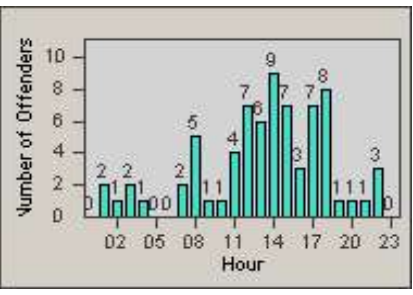

Redflex Redlight Offender Statistics

CONTRACT: Santa Clarita
 DATE FROM: 1/Jan/2010

LOCATION: SCL-WCSC-01 Soledad Canyon Rd / Whites Canyon Rd
 DATE TO: 31/Mar/2010

LANE 1

LANE 2

LANE 3

Redflex Redlight Offender Statistics

CONTRACT: Santa Clarita
DATE FROM: 1/Jan/2010

LOCATION: SCL-WCSC-01 Soledad Canyon Rd / Whites Canyon Rd
DATE TO: 31/Mar/2010

LANE 4

LANE TOTAL

Redflex Redlight Offender Statistics

CONTRACT: Santa Clarita
 DATE FROM: 1/Jan/2010