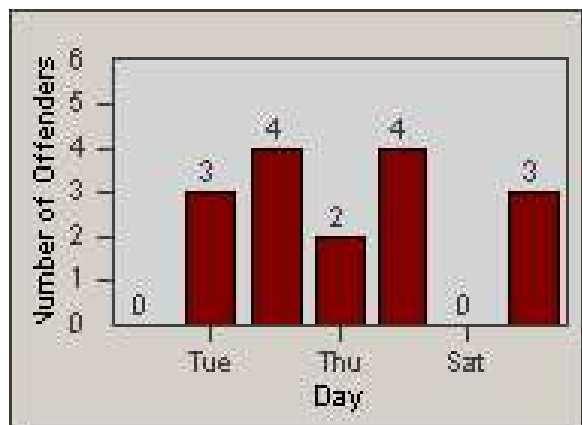

Redflex Redlight Offender Statistics

CONTRACT: Santa Clarita
 DATE FROM: 1/Jul/2009

LOCATION: SCL-WCSC-03 Whites Canyon Rd / Soledad Canyon Rd
 DATE TO: 31/Jul/2009

LANE 1

LANE 2

LANE 3

Redflex Redlight Offender Statistics

CONTRACT: Santa Clarita
 DATE FROM: 1/Jul/2009

LOCATION: SCL-WCSC-03 Whites Canyon Rd / Soledad Canyon Rd
 DATE TO: 31/Jul/2009

LANE 4

LANE TOTAL

Redflex Redlight Offender Statistics

CONTRACT: Santa Clarita
 DATE FROM: 1/Jul/2009