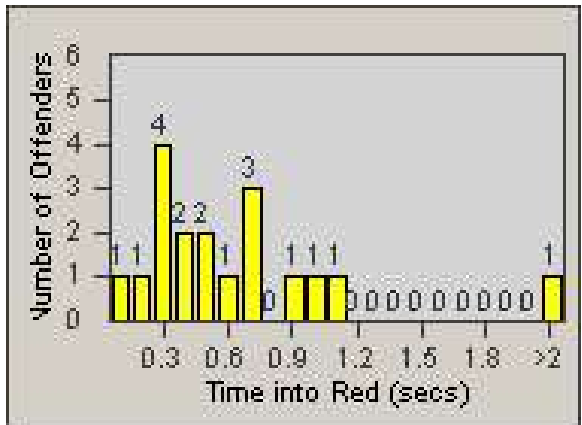

Redflex Redlight Offender Statistics

CONTRACT: Santa Clarita
 DATE FROM: 1/Jul/2009

LOCATION: SCL-WCSC-03 Whites Canyon Rd / Soledad Canyon Rd
 DATE TO: 31/Jul/2009

LANE 1

LANE 2

LANE 3

Redflex Redlight Offender Statistics

CONTRACT: Santa Clarita
 DATE FROM: 1/Jul/2009

LOCATION: SCL-WCSC-03 Whites Canyon Rd / Soledad Canyon Rd
 DATE TO: 31/Jul/2009

LANE 4

LANE TOTAL

Redflex Redlight Offender Statistics

CONTRACT: Santa Clarita
 DATE FROM: 1/Jul/2009