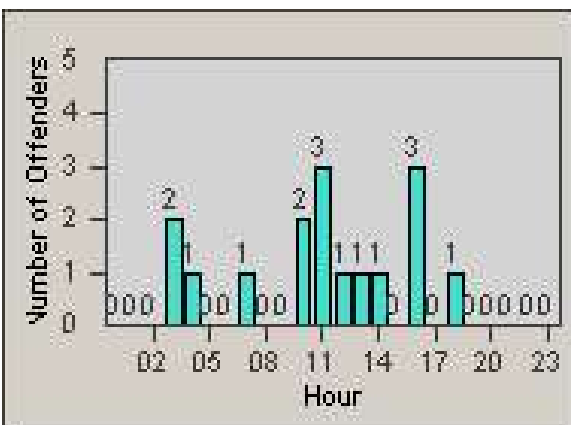

Redflex Redlight Offender Statistics

CONTRACT: Santa Clarita
 DATE FROM: 1/Jul/2009

LOCATION: SCL-WCSC-03 Whites Canyon Rd / Soledad Canyon Rd
 DATE TO: 31/Jul/2009

LANE 1

LANE 2

LANE 3

Redflex Redlight Offender Statistics

CONTRACT: Santa Clarita
 DATE FROM: 1/Jul/2009

LOCATION: SCL-WCSC-03 Whites Canyon Rd / Soledad Canyon Rd
 DATE TO: 31/Jul/2009

LANE 4

LANE TOTAL

Redflex Redlight Offender Statistics

CONTRACT: Santa Clarita
 DATE FROM: 1/Jul/2009