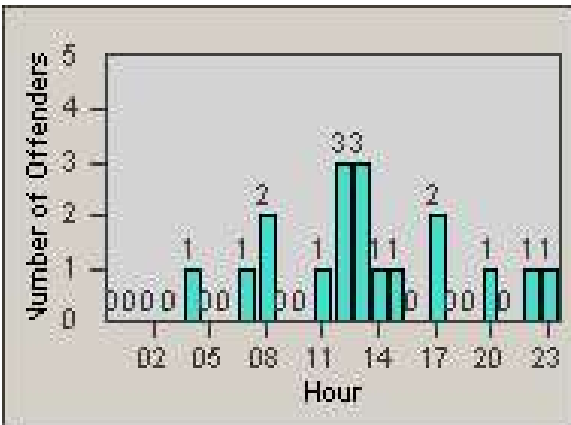

Redflex Redlight Offender Statistics

CONTRACT: Santa Clarita
 DATE FROM: 1/Jul/2009

LOCATION: SCL-WCSC-03 Whites Canyon Rd / Soledad Canyon Rd
 DATE TO: 31/Jul/2009

LANE 1

LANE 2

LANE 3

Redflex Redlight Offender Statistics

CONTRACT: Santa Clarita
 DATE FROM: 1/Jul/2009

LOCATION: SCL-WCSC-03 Whites Canyon Rd / Soledad Canyon Rd
 DATE TO: 31/Jul/2009

LANE 4

LANE TOTAL

Redflex Redlight Offender Statistics

CONTRACT: Santa Clarita
 DATE FROM: 1/Jul/2009