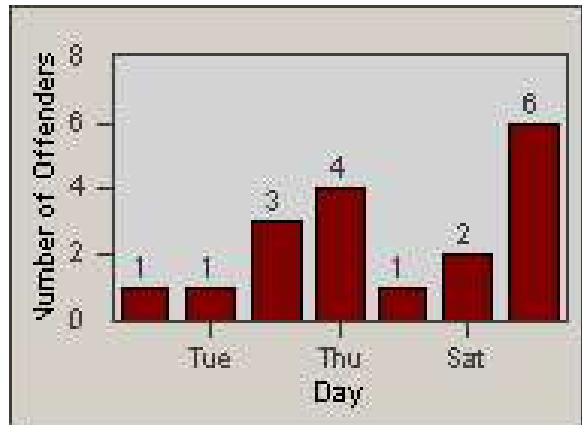

Redflex Redlight Offender Statistics

CONTRACT: Santa Clarita
 DATE FROM: 1/Jul/2009

LOCATION: SCL-WCSC-03 Whites Canyon Rd / Soledad Canyon Rd
 DATE TO: 31/Jul/2009

LANE 1

LANE 2

LANE 3

Redflex Redlight Offender Statistics

CONTRACT: Santa Clarita
 DATE FROM: 1/Jul/2009

LOCATION: SCL-WCSC-03 Whites Canyon Rd / Soledad Canyon Rd
 DATE TO: 31/Jul/2009

LANE 4

LANE TOTAL

Redflex Redlight Offender Statistics

CONTRACT: Santa Clarita
 DATE FROM: 1/Jul/2009