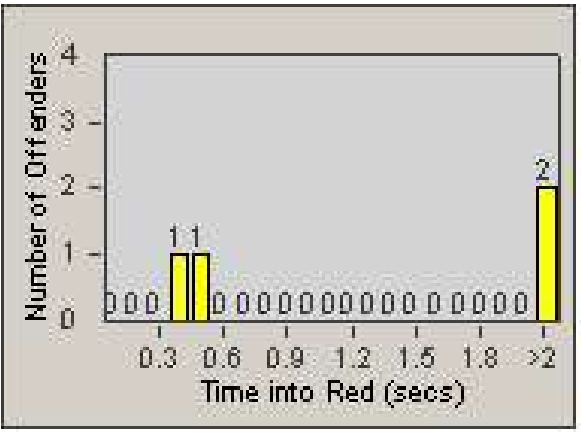

Redflex Redlight Offender Statistics

CONTRACT: Santa Clarita
 DATE FROM: 1/Jul/2009

LOCATION: SCL-WCSC-03 Whites Canyon Rd / Soledad Canyon Rd
 DATE TO: 31/Jul/2009

LANE 1

LANE 2

LANE 3

Redflex Redlight Offender Statistics

CONTRACT: Santa Clarita
 DATE FROM: 1/Jul/2009

LOCATION: SCL-WCSC-03 Whites Canyon Rd / Soledad Canyon Rd
 DATE TO: 31/Jul/2009

LANE 4

LANE TOTAL

Redflex Redlight Offender Statistics

CONTRACT: Santa Clarita
 DATE FROM: 1/Jul/2009