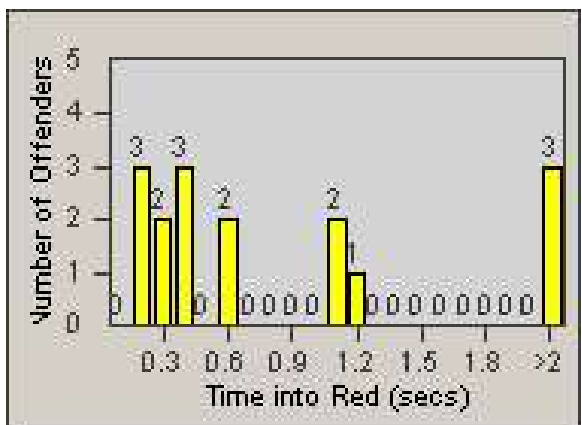

Redflex Redlight Offender Statistics

CONTRACT: Santa Clarita
 DATE FROM: 1/Jul/2009

LOCATION: SCL-WCSC-03 Whites Canyon Rd / Soledad Canyon Rd
 DATE TO: 31/Jul/2009

LANE 1

LANE 2

LANE 3

Redflex Redlight Offender Statistics

CONTRACT: Santa Clarita
 DATE FROM: 1/Jul/2009

LOCATION: SCL-WCSC-03 Whites Canyon Rd / Soledad Canyon Rd
 DATE TO: 31/Jul/2009

LANE 4

LANE TOTAL

Redflex Redlight Offender Statistics

CONTRACT: Santa Clarita
 DATE FROM: 1/Jul/2009