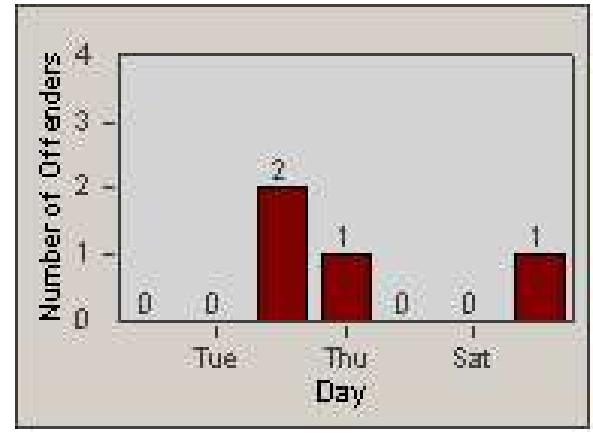

Redflex Redlight Offender Statistics

CONTRACT: Santa Clarita
 DATE FROM: 1/Jul/2009

LOCATION: SCL-WCSC-03 Whites Canyon Rd / Soledad Canyon Rd
 DATE TO: 31/Jul/2009

LANE 1

LANE 2

LANE 3

Redflex Redlight Offender Statistics

CONTRACT: Santa Clarita
 DATE FROM: 1/Jul/2009

LOCATION: SCL-WCSC-03 Whites Canyon Rd / Soledad Canyon Rd
 DATE TO: 31/Jul/2009

LANE 4

LANE TOTAL

Redflex Redlight Offender Statistics

CONTRACT: Santa Clarita
 DATE FROM: 1/Jul/2009