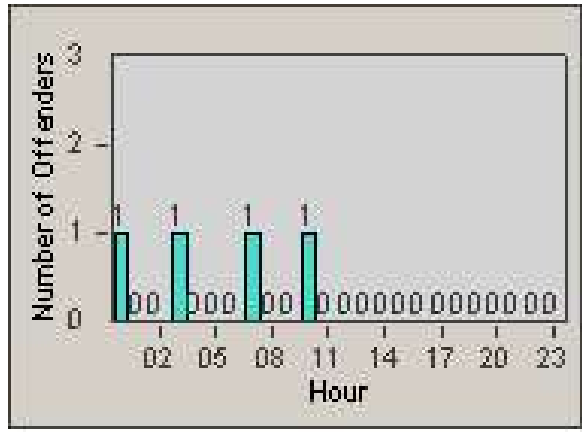

Redflex Redlight Offender Statistics

CONTRACT: Santa Clarita
 DATE FROM: 1/Jul/2009

LOCATION: SCL-WCSC-03 Whites Canyon Rd / Soledad Canyon Rd
 DATE TO: 31/Jul/2009

LANE 1

LANE 2

LANE 3

Redflex Redlight Offender Statistics

CONTRACT: Santa Clarita
 DATE FROM: 1/Jul/2009

LOCATION: SCL-WCSC-03 Whites Canyon Rd / Soledad Canyon Rd
 DATE TO: 31/Jul/2009

LANE 4

LANE TOTAL

Redflex Redlight Offender Statistics

CONTRACT: Santa Clarita
 DATE FROM: 1/Jul/2009