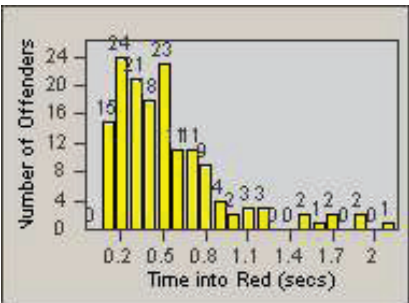

LANE 1

LANE 2

LANE 3

Redflex Redlight Offender Statistics

CONTRACT: Santa Clarita LOCATION: SCL-NRBC-01 Bouquet Canyon Road
 DATE FROM: 01-Apr-2012 DATE TO: 30-Jun-2012

LANE 4

LANE TOTAL

Redflex Redlight Offender Statistics