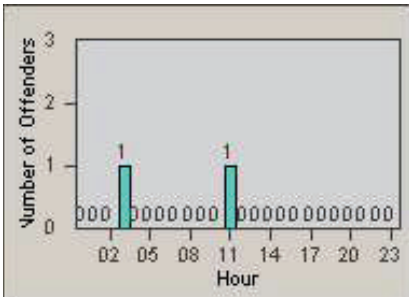

LANE 1

LANE 2

LANE 3

Redflex Redlight Offender Statistics

CONTRACT: Santa Clarita
 DATE FROM: 01-Oct-2011

LOCATION: SCL-WCSC-03 Whites Canyon Rd / Soledad Canyon Rd
 DATE TO: 31-Dec-2011

LANE 4

LANE TOTAL