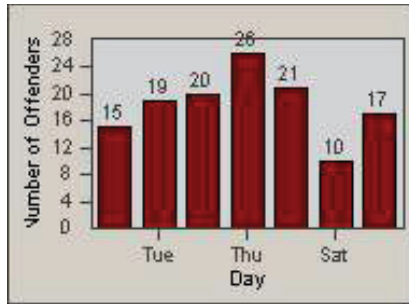

LANE 4

LANE TOTAL

Redflex Redlight Offender Statistics

CONTRACT: Santa Clarita LOCATION: SCL-OVLY-01 Orchard Village Dr / Lyons
 DATE FROM: 01-Apr-2012 DATE TO: 30-Jun-2012

LANE 1

LANE 2

LANE 3

Redflex Redlight Offender Statistics