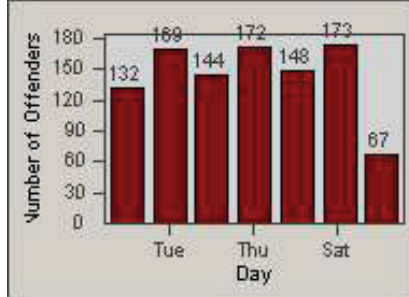

LANE 1

LANE 2

LANE 3

Redflex Redlight Offender Statistics

CONTRACT: Santa Clarita LOCATION: SCL-VAMB-01 Valencia Blvd.
 DATE FROM: 01-Jan-2012 DATE TO: 31-Mar-2012

LANE 4

LANE TOTAL

Redflex Redlight Offender Statistics