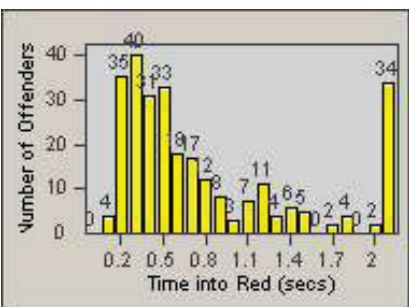

Redflex Redlight Offender Statistics

CONTRACT: Santa Clarita   LOCATION: SCL-WCSC-01 Soledad Canyon Rd / Whites Canyon Rd
DATE FROM: 01-Oct-2011   DATE TO: 31-Dec-2011

LANE 4

LANE TOTAL