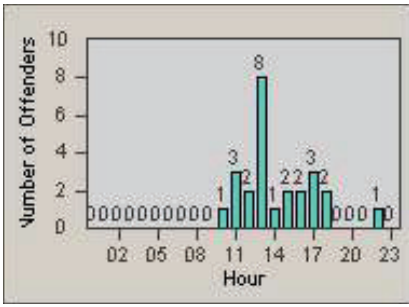

CONTRACT: Santa Clarita LOCATION: SCL-MMMB-01 McBean Pkwy / Magic Mtn Pkwy
 DATE FROM: 01-Oct-2011 DATE TO: 31-Dec-2011

LANE 4

LANE TOTAL

Redflex Redlight Offender Statistics

CONTRACT: Santa Clarita LOCATION: SCL-NRBC-01 Bouquet Canyon Road
 DATE FROM: 01-Oct-2011 DATE TO: 31-Dec-2011

LANE 1

LANE 2

LANE 3

Redflex Redlight Offender Statistics

CONTRACT: Santa Clarita LOCATION: SCL-NRBC-01 Bouquet Canyon Road
 DATE FROM: 01-Oct-2011 DATE TO: 31-Dec-2011

LANE 4

LANE TOTAL

Redflex Redlight Offender Statistics