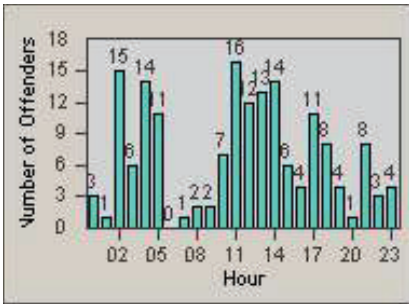

Redflex Redlight Offender Statistics

CONTRACT: Santa Clarita   LOCATION: SCL-VAMB-03 Valencia Blvd.
DATE FROM: 01-Oct-2011   DATE TO: 31-Dec-2011

LANE 2