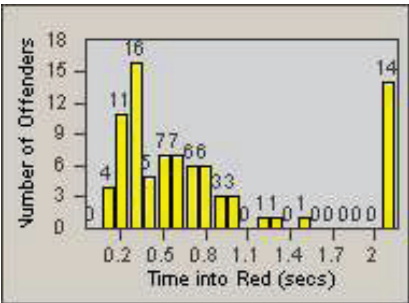

LANE 4

LANE TOTAL

Redflex Redlight Offender Statistics

CONTRACT: Santa Clarita LOCATION: SCL-BCNR-01 Bouquet Canyon Road
 DATE FROM: 01-Apr-2012 DATE TO: 30-Jun-2012

LANE 1

LANE 2

LANE 3

Redflex Redlight Offender Statistics