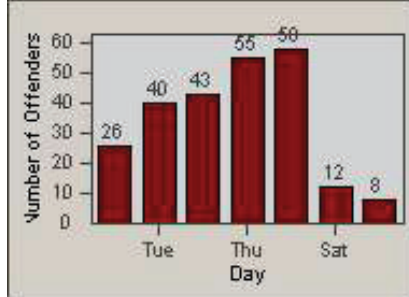

Redflex Redlight Offender Statistics

CONTRACT: Santa Clarita   LOCATION: SCL-NRMB-01 McBean Pkwy / Newhall Ranch Rd
DATE FROM: 01-Apr-2012   DATE TO: 30-Jun-2012

LANE 4

LANE TOTAL