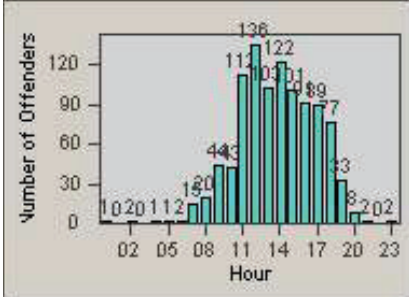

LANE 1

LANE 2

LANE 3

Redflex Redlight Offender Statistics

CONTRACT: Santa Clarita LOCATION: SCL-VAMB-01 Valencia Blvd.
 DATE FROM: 01-Jan-2012 DATE TO: 31-Mar-2012

LANE 4

LANE TOTAL

Redflex Redlight Offender Statistics