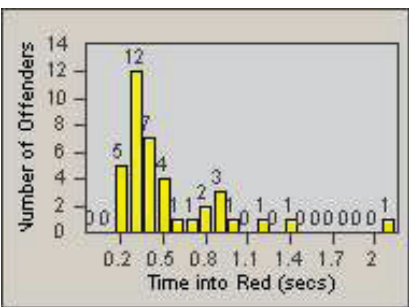

Redflex Redlight Offender Statistics

CONTRACT: Santa Clarita   LOCATION: SCL-WCSC-03 Whites Canyon Rd / Soledad Canyon Rd
DATE FROM: 01-Oct-2011   DATE TO: 31-Dec-2011

LANE 1