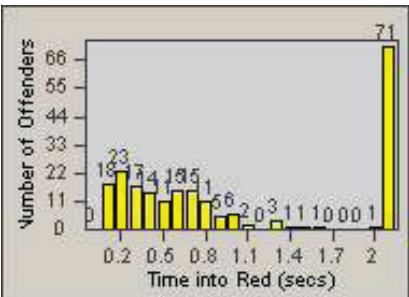

Redflex Redlight Offender Statistics

CONTRACT: Santa Clarita   LOCATION: SCL-BCNR-01 Bouquet Canyon Road
DATE FROM: 01-Jan-2012   DATE TO: 31-Mar-2012

LANE 4

LANE TOTAL