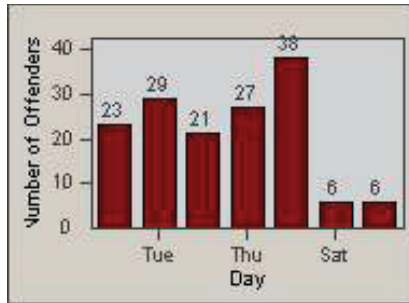

Redflex Redlight Offender Statistics

CONTRACT: Santa Clarita   LOCATION: SCL-NRMB-01 McBean Pkwy / Newhall Ranch Rd
DATE FROM: 01-Jan-2012   DATE TO: 31-Mar-2012

LANE 1

LANE 2

LANE 3