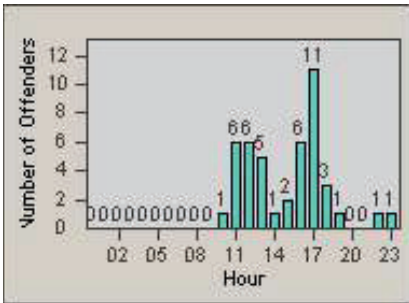

Redflex Redlight Offender Statistics

CONTRACT: Santa Clarita   LOCATION: SCL-NRBC-01 Bouquet Canyon Road
DATE FROM: 01-Jan-2012   DATE TO: 31-Mar-2012

LANE 1