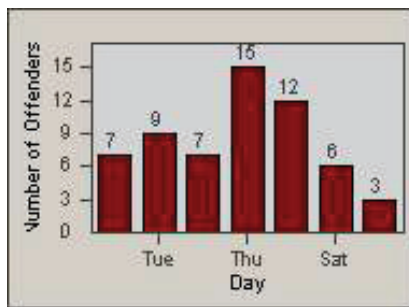

Redflex Redlight Offender Statistics

CONTRACT: Santa Clarita   LOCATION: SCL-NRMB-01 McBean Pkwy / Newhall Ranch Rd
DATE FROM: 01-Apr-2012   DATE TO: 30-Jun-2012

LANE 1