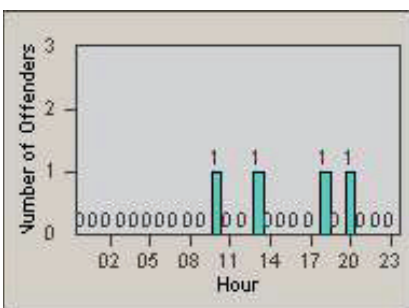

Redflex Redlight Offender Statistics

CONTRACT: Santa Clarita   LOCATION: SCL-WCSC-03 Whites Canyon Rd / Soledad Canyon Rd
DATE FROM: 01-Oct-2011   DATE TO: 31-Dec-2011

LANE 1

LANE 2

LANE 3