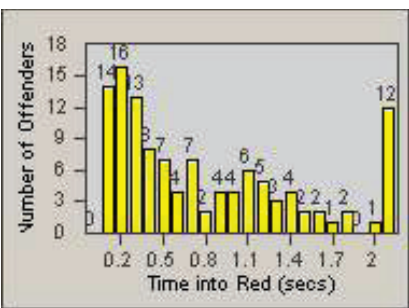

Redflex Redlight Offender Statistics

CONTRACT: Santa Clarita
 DATE FROM: 01-Oct-2011

LOCATION: SCL-BCNR-01 Bouquet Canyon Road
 DATE TO: 31-Dec-2011

LANE 1

LANE 2

LANE 3

Redflex Redlight Offender Statistics