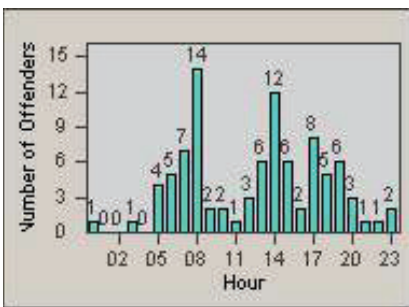

LANE 4

LANE TOTAL

Redflex Redlight Offender Statistics

CONTRACT: Santa Clarita LOCATION: SCL-MMMB-01 McBean Pkwy / Magic Mtn Pkwy
 DATE FROM: 01-Oct-2011 DATE TO: 31-Dec-2011

LANE 1

LANE 2

LANE 3

Redflex Redlight Offender Statistics