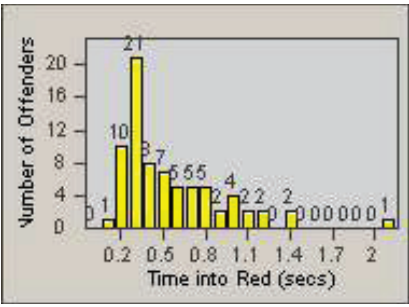

Redflex Redlight Offender Statistics

CONTRACT: Santa Clarita   LOCATION: SCL-NRMB-01 McBean Pkwy / Newhall Ranch Rd
DATE FROM: 01-Oct-2011   DATE TO: 31-Dec-2011

LANE 2