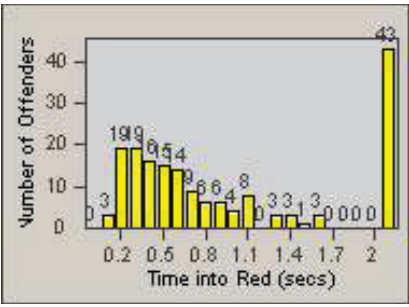

Redflex Redlight Offender Statistics

CONTRACT: Santa Clarita   LOCATION: SCL-WCSC-01 Soledad Canyon Rd / Whites Canyon Rd
DATE FROM: 01-Apr-2012   DATE TO: 30-Jun-2012

LANE 2