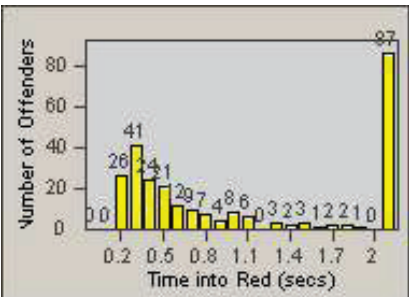

LANE 1

LANE 2

LANE 3

Redflex Redlight Offender Statistics

CONTRACT: Santa Clarita
 DATE FROM: 01-Jan-2012

LOCATION: SCL-BCSC-01 Bouquet Canyon / Seco Canyon
 DATE TO: 31-Mar-2012

LANE 4

LANE TOTAL