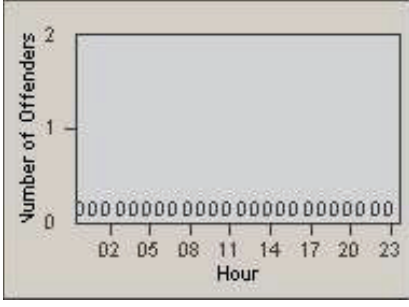

LANE 4

LANE TOTAL

Redflex Redlight Offender Statistics

CONTRACT: Santa Clarita LOCATION: SCL-OVLY-01 Orchard Village Dr / Lyons
 DATE FROM: 01-Oct-2011 DATE TO: 31-Dec-2011

LANE 1

LANE 2

LANE 3

Redflex Redlight Offender Statistics