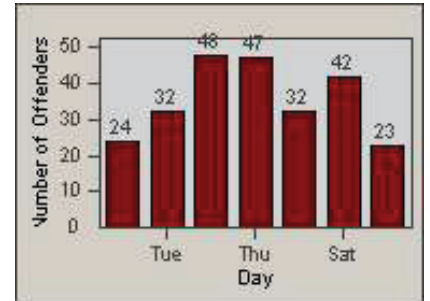

Redflex Redlight Offender Statistics

CONTRACT: Santa Clarita   **LOCATION:** SCL-BCNR-01 Bouquet Canyon Road
DATE FROM: 01-Oct-2011   **DATE TO:** 31-Dec-2011

LANE 4

LANE TOTAL