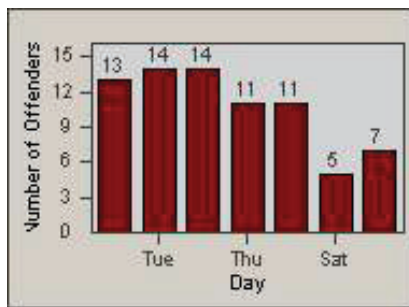

LANE 4

LANE TOTAL

Redflex Redlight Offender Statistics

CONTRACT: Santa Clarita LOCATION: SCL-OVLY-01 Orchard Village Dr / Lyons
 DATE FROM: 01-Apr-2012 DATE TO: 30-Jun-2012

LANE 1

LANE 2

LANE 3

Redflex Redlight Offender Statistics