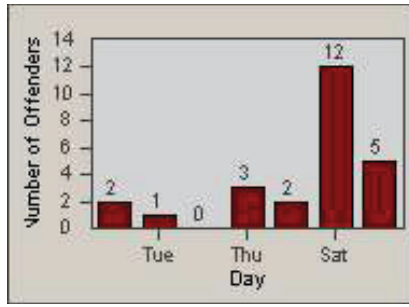

CONTRACT: Santa Clarita LOCATION: SCL-MMMB-01 McBean Pkwy / Magic Mtn Pkwy
 DATE FROM: 01-Oct-2011 DATE TO: 31-Dec-2011

LANE 4

LANE TOTAL

Redflex Redlight Offender Statistics

CONTRACT: Santa Clarita LOCATION: SCL-NRBC-01 Bouquet Canyon Road
 DATE FROM: 01-Oct-2011 DATE TO: 31-Dec-2011

LANE 1

LANE 2

LANE 3

Redflex Redlight Offender Statistics

CONTRACT: Santa Clarita LOCATION: SCL-NRBC-01 Bouquet Canyon Road
 DATE FROM: 01-Oct-2011 DATE TO: 31-Dec-2011

LANE 4

LANE TOTAL

Redflex Redlight Offender Statistics