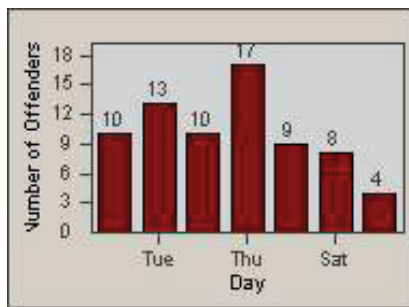

Redflex Redlight Offender Statistics

CONTRACT: Santa Clarita   LOCATION: SCL-BCSC-01 Bouquet Canyon / Seco Canyon
DATE FROM: 01-Apr-2012   DATE TO: 30-Jun-2012

LANE 1