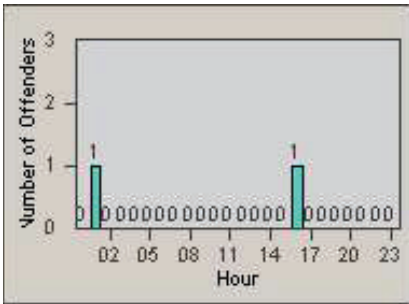

LOCATION: SCL-WCSC-03 Whites Canyon Rd / Soledad Canyon Rd
 DATE TO: 31-Mar-2012

LANE 1

LANE 2

LANE 3

Redflex Redlight Offender Statistics

CONTRACT: Santa Clarita
 DATE FROM: 01-Jan-2012

LOCATION: SCL-WCSC-03 Whites Canyon Rd / Soledad Canyon Rd
 DATE TO: 31-Mar-2012