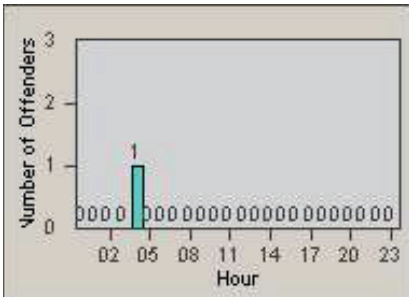

LANE 1

LANE 2

LANE 3

Redflex Redlight Offender Statistics

CONTRACT: Santa Clarita LOCATION: SCL-VAMB-01 Valencia Blvd.
 DATE FROM: 01-Oct-2011 DATE TO: 31-Dec-2011

LANE 4

LANE TOTAL

Redflex Redlight Offender Statistics