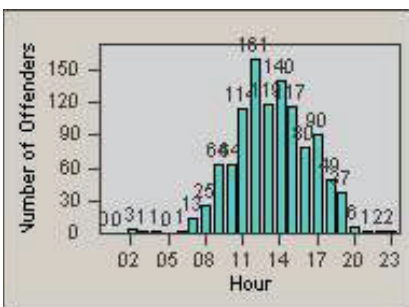

LANE 1

LANE 2

LANE 3

Redflex Redlight Offender Statistics

CONTRACT: Santa Clarita LOCATION: SCL-VAMB-01 Valencia Blvd.
 DATE FROM: 01-Oct-2011 DATE TO: 31-Dec-2011

LANE 4

LANE TOTAL

Redflex Redlight Offender Statistics