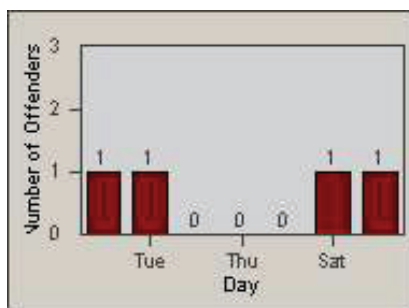

Redflex Redlight Offender Statistics

CONTRACT: Santa Clarita   LOCATION: SCL-WCSC-03 Whites Canyon Rd / Soledad Canyon Rd
DATE FROM: 01-Oct-2011   DATE TO: 31-Dec-2011

LANE 1

LANE 2

LANE 3