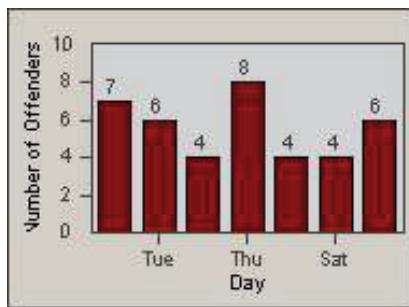

Redflex Redlight Offender Statistics

CONTRACT: Santa Clarita   LOCATION: SCL-WCSC-03 Whites Canyon Rd / Soledad Canyon Rd
DATE FROM: 01-Oct-2011   DATE TO: 31-Dec-2011

LANE 1