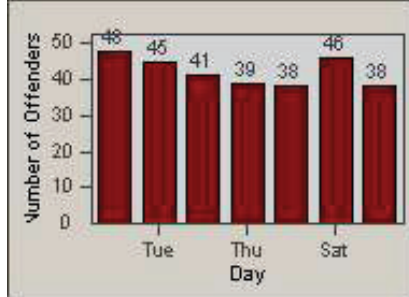

Redflex Redlight Offender Statistics

CONTRACT: Santa Clarita   LOCATION: SCL-WCSC-01 Soledad Canyon Rd / Whites Canyon Rd
DATE FROM: 01-Apr-2012   DATE TO: 30-Jun-2012

LANE 4

LANE TOTAL