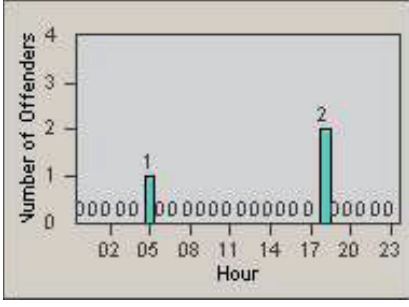

Redflex Redlight Offender Statistics

CONTRACT: Santa Clarita   LOCATION: SCL-VAMB-01 Valencia Blvd.
DATE FROM: 01-Apr-2012   DATE TO: 30-Jun-2012

LANE 1

LANE 2

LANE 3