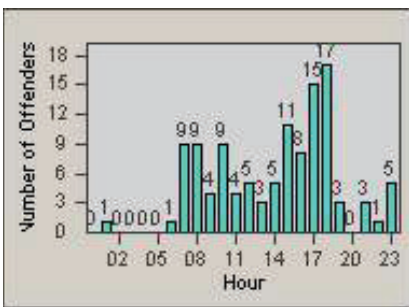

Redflex Redlight Offender Statistics

CONTRACT: Santa Clarita   LOCATION: SCL-MMMB-01 McBean Pkwy / Magic Mtn Pkwy
DATE FROM: 01-Apr-2012   DATE TO: 30-Jun-2012

LANE 1