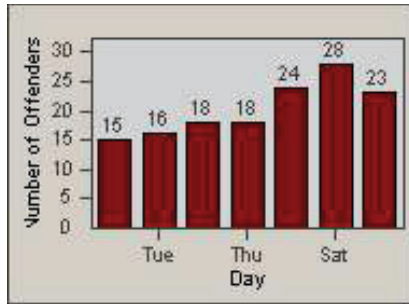

Redflex Redlight Offender Statistics

CONTRACT: Santa Clarita   LOCATION: SCL-BCSC-01 Bouquet Canyon / Seco Canyon
DATE FROM: 01-Apr-2012   DATE TO: 30-Jun-2012

LANE 2