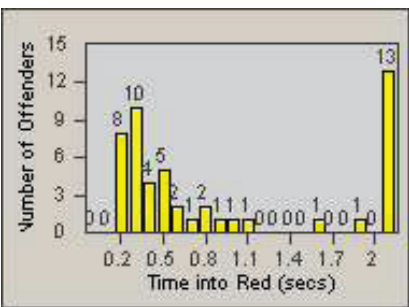

Redflex Redlight Offender Statistics

CONTRACT: Santa Clarita   LOCATION: SCL-BCSC-01 Bouquet Canyon / Seco Canyon
DATE FROM: 01-Jan-2012   DATE TO: 31-Mar-2012

LANE 1