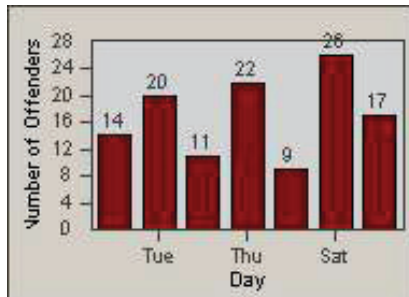

LANE 1

LANE 2

LANE 3

Redflex Redlight Offender Statistics

CONTRACT: Santa Clarita
 DATE FROM: 01-Oct-2011

LOCATION: SCL-WCSC-03 Whites Canyon Rd / Soledad Canyon Rd
 DATE TO: 31-Dec-2011

LANE 4

LANE TOTAL