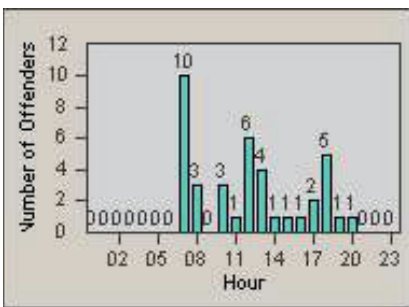

Redflex Redlight Offender Statistics

CONTRACT: Santa Clarita   LOCATION: SCL-WCSC-03 Whites Canyon Rd / Soledad Canyon Rd
DATE FROM: 01-Oct-2011   DATE TO: 31-Dec-2011

LANE 1