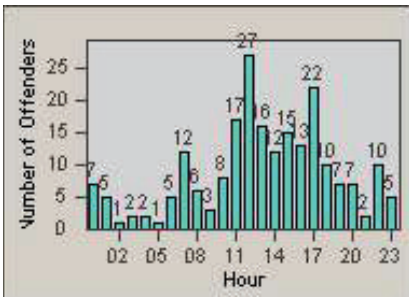

Redflex Redlight Offender Statistics

CONTRACT: Santa Clarita   LOCATION: SCL-BCNR-01 Bouquet Canyon Road
DATE FROM: 01-Jan-2012   DATE TO: 31-Mar-2012

LANE 4

LANE TOTAL