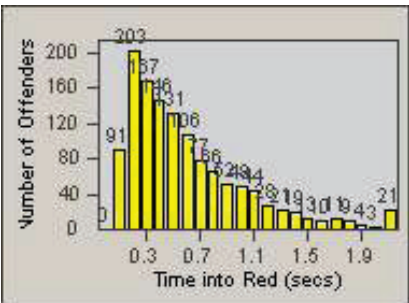

LANE 1

LANE 2

LANE 3

Redflex Redlight Offender Statistics

CONTRACT: Santa Clarita LOCATION: SCL-VAMB-01 Valencia Blvd.
 DATE FROM: 01-Apr-2012 DATE TO: 30-Jun-2012

LANE 4

LANE TOTAL

Redflex Redlight Offender Statistics