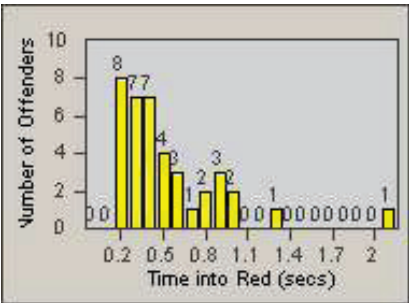

Redflex Redlight Offender Statistics

CONTRACT: Santa Clarita
DATE FROM: 01-Jan-2012

LOCATION: SCL-WCSC-03 Whites Canyon Rd / Soledad Canyon Rd
DATE TO: 31-Mar-2012

LANE 1