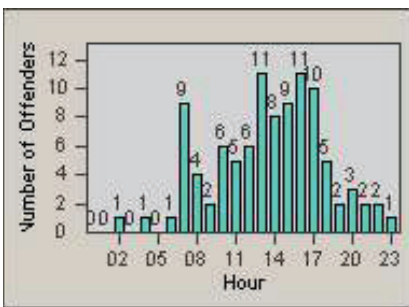

Redflex Redlight Offender Statistics

CONTRACT: Santa Clarita
 DATE FROM: 01-Oct-2011

LOCATION: SCL-BCNR-01 Bouquet Canyon Road
 DATE TO: 31-Dec-2011

LANE 1

LANE 2

LANE 3

Redflex Redlight Offender Statistics