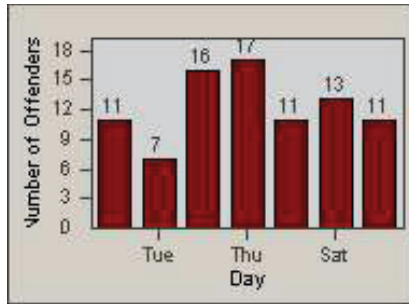

Redflex Redlight Offender Statistics

CONTRACT: Santa Clarita LOCATION: SCL-BCNR-01 Bouquet Canyon Road
 DATE FROM: 01-Jan-2012 DATE TO: 31-Mar-2012

LANE 1

LANE 2

LANE 3

Redflex Redlight Offender Statistics