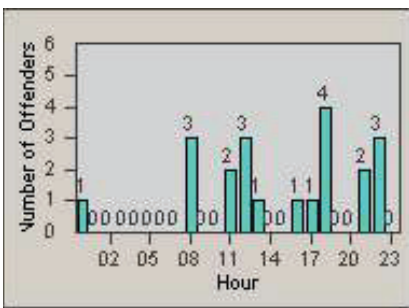

LOCATION: SCL-BCSC-01 Bouquet Canyon / Seco Canyon
 DATE TO: 31-Dec-2011

LANE 1

LANE 2

LANE 3

Redflex Redlight Offender Statistics

CONTRACT: Santa Clarita LOCATION: SCL-BCSC-01 Bouquet Canyon / Seco Canyon
 DATE FROM: 01-Oct-2011 DATE TO: 31-Dec-2011