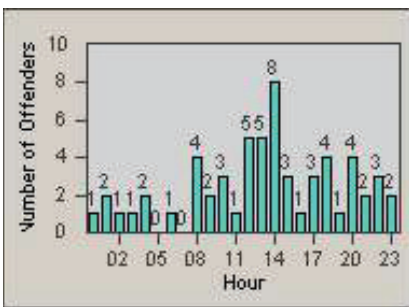

CONTRACT: Santa Clarita **LOCATION:** SCL-BCNR-01 Bouquet Canyon Road
DATE FROM: 01-Oct-2011 **DATE TO:** 31-Dec-2011

LANE 4

LANE TOTAL

Redflex Redlight Offender Statistics

CONTRACT: Santa Clarita
 DATE FROM: 01-Oct-2011

LOCATION: SCL-BCSC-01 Bouquet Canyon / Seco Canyon
 DATE TO: 31-Dec-2011

LANE 1

LANE 2

LANE 3

Redflex Redlight Offender Statistics

CONTRACT: Santa Clarita LOCATION: SCL-BCSC-01 Bouquet Canyon / Seco Canyon
 DATE FROM: 01-Oct-2011 DATE TO: 31-Dec-2011