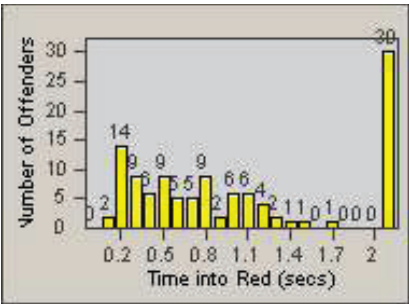

LANE 4

LANE TOTAL

Redflex Redlight Offender Statistics

CONTRACT: Santa Clarita LOCATION: SCL-OVLY-01 Orchard Village Dr / Lyons
 DATE FROM: 01-Jan-2012 DATE TO: 31-Mar-2012

LANE 1

LANE 2

LANE 3

Redflex Redlight Offender Statistics