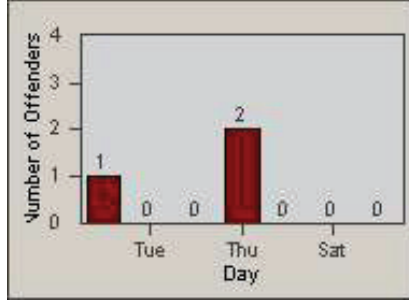

Redflex Redlight Offender Statistics

CONTRACT: Santa Clarita   LOCATION: SCL-VAMB-01 Valencia Blvd.
DATE FROM: 01-Apr-2012   DATE TO: 30-Jun-2012

LANE 1

LANE 2

LANE 3