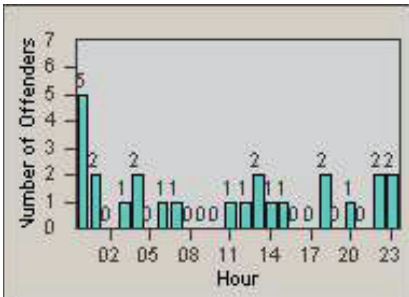

Redflex Redlight Offender Statistics

CONTRACT: Santa Clarita   LOCATION: SCL-BCNR-01 Bouquet Canyon Road
DATE FROM: 01-Jan-2012   DATE TO: 31-Mar-2012

LANE 4