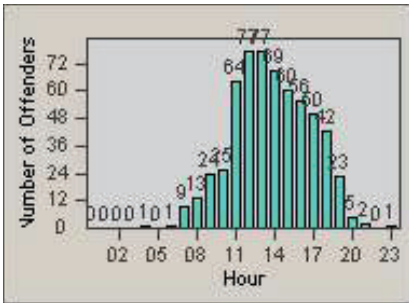

Redflex Redlight Offender Statistics

CONTRACT: Santa Clarita   LOCATION: SCL-VAMB-01 Valencia Blvd.
DATE FROM: 01-Jan-2012   DATE TO: 31-Mar-2012

LANE 1

LANE 2

LANE 3