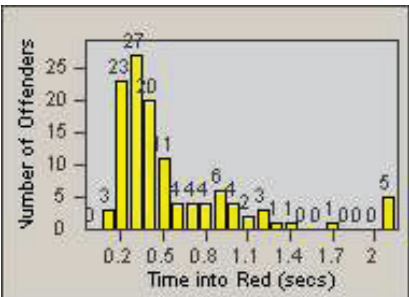

LANE 1

LANE 2

LANE 3

Redflex Redlight Offender Statistics

CONTRACT: Santa Clarita
 DATE FROM: 01-Oct-2011

LOCATION: SCL-WCSC-03 Whites Canyon Rd / Soledad Canyon Rd
 DATE TO: 31-Dec-2011

LANE 4

LANE TOTAL