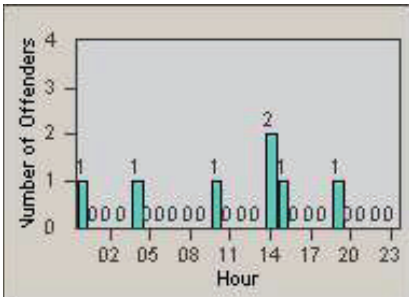

Redflex Redlight Offender Statistics

CONTRACT: Santa Clarita   LOCATION: SCL-VAMB-03 Valencia Blvd.
DATE FROM: 01-Apr-2012   DATE TO: 30-Jun-2012

LANE 4