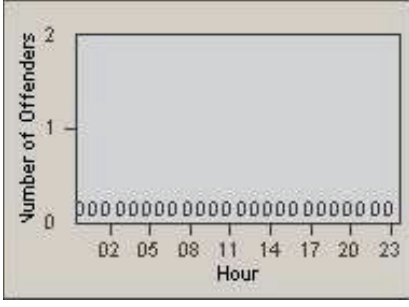

LANE 4

LANE TOTAL

Redflex Redlight Offender Statistics

CONTRACT: Santa Clarita LOCATION: SCL-WCSC-01 Soledad Canyon Rd / Whites Canyon Rd
 DATE FROM: 01-Jan-2012 DATE TO: 31-Mar-2012

LANE 1

LANE 2

LANE 3

Redflex Redlight Offender Statistics