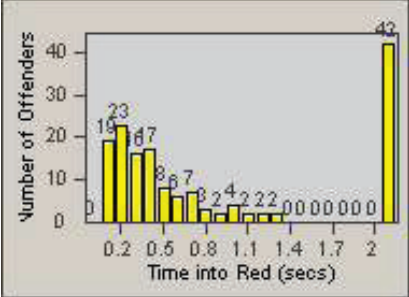

Redflex Redlight Offender Statistics

CONTRACT: Santa Clarita   LOCATION: SCL-VAMB-03 Valencia Blvd.
DATE FROM: 01-Apr-2012   DATE TO: 30-Jun-2012

LANE 1