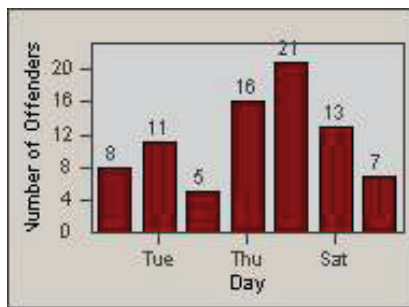

Redflex Redlight Offender Statistics

CONTRACT: Santa Clarita LOCATION: SCL-BCNR-01 Bouquet Canyon Road
 DATE FROM: 01-Jan-2012 DATE TO: 31-Mar-2012

LANE 1

LANE 2

LANE 3

Redflex Redlight Offender Statistics