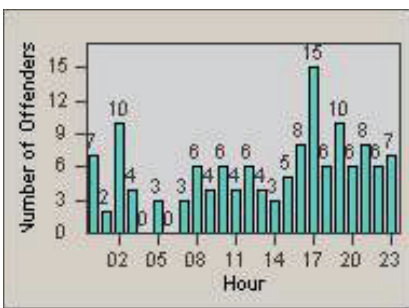

CONTRACT: Santa Clarita **LOCATION:** SCL-BCNR-01 Bouquet Canyon Road
DATE FROM: 01-Oct-2011 **DATE TO:** 31-Dec-2011

LANE 4

LANE TOTAL

Redflex Redlight Offender Statistics

CONTRACT: Santa Clarita
 DATE FROM: 01-Oct-2011

LOCATION: SCL-BCSC-01 Bouquet Canyon / Seco Canyon
 DATE TO: 31-Dec-2011

LANE 1

LANE 2

LANE 3

Redflex Redlight Offender Statistics

CONTRACT: Santa Clarita LOCATION: SCL-BCSC-01 Bouquet Canyon / Seco Canyon
 DATE FROM: 01-Oct-2011 DATE TO: 31-Dec-2011