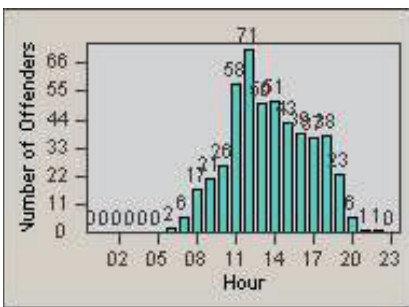

Redflex Redlight Offender Statistics

CONTRACT: Santa Clarita   LOCATION: SCL-VAMB-01 Valencia Blvd.
DATE FROM: 01-Apr-2012   DATE TO: 30-Jun-2012

LANE 1