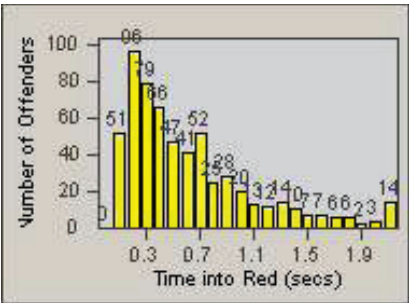

Redflex Redlight Offender Statistics

CONTRACT: Santa Clarita   LOCATION: SCL-VAMB-01 Valencia Blvd.
DATE FROM: 01-Jan-2012   DATE TO: 31-Mar-2012

LANE 1

LANE 2

LANE 3