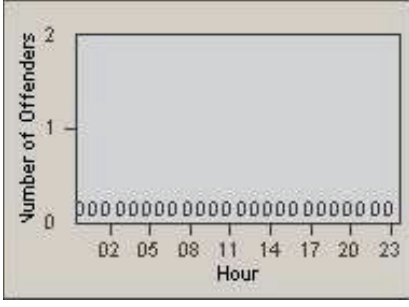

CONTRACT: Santa Clarita LOCATION: SCL-NRMB-01 McBean Pkwy / Newhall Ranch Rd
 DATE FROM: 01-Apr-2012 DATE TO: 30-Jun-2012

LANE 1

LANE 2

LANE 3

Redflex Redlight Offender Statistics

CONTRACT: Santa Clarita LOCATION: SCL-NRMB-01 McBean Pkwy / Newhall Ranch Rd
 DATE FROM: 01-Apr-2012 DATE TO: 30-Jun-2012