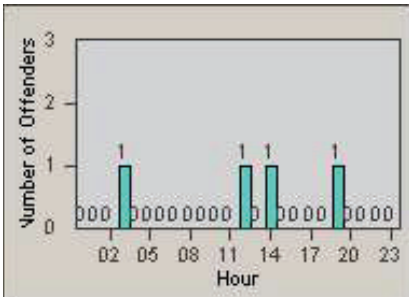

LANE 1

LANE 2

LANE 3

Redflex Redlight Offender Statistics

CONTRACT: Santa Clarita LOCATION: SCL-VAMB-01 Valencia Blvd.
 DATE FROM: 01-Apr-2012 DATE TO: 30-Jun-2012

LANE 4

LANE TOTAL

Redflex Redlight Offender Statistics