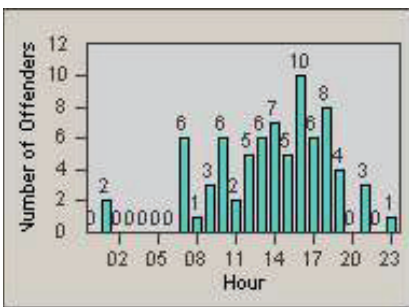

LANE 4

LANE TOTAL

Redflex Redlight Offender Statistics

CONTRACT: Santa Clarita LOCATION: SCL-OVLY-01 Orchard Village Dr / Lyons
 DATE FROM: 01-Apr-2012 DATE TO: 30-Jun-2012

LANE 1

LANE 2

LANE 3

Redflex Redlight Offender Statistics