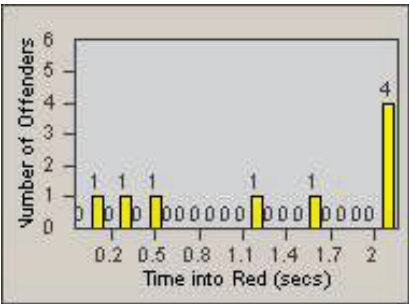

Redflex Redlight Offender Statistics

CONTRACT: Santa Clarita   LOCATION: SCL-VAMB-01 Valencia Blvd.
DATE FROM: 01-Jan-2012   DATE TO: 31-Mar-2012

LANE 1

LANE 2

LANE 3