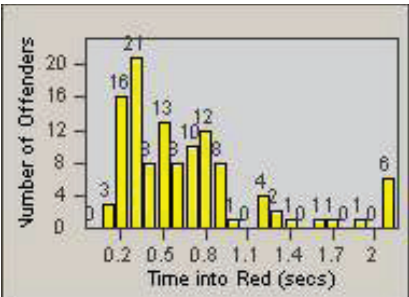

Redflex Redlight Offender Statistics

CONTRACT: Santa Clarita LOCATION: SCL-MMMB-01 McBean Pkwy / Magic Mtn Pkwy
 DATE FROM: 01-Jan-2012 DATE TO: 31-Mar-2012

LANE 1

LANE 2

LANE 3

Redflex Redlight Offender Statistics