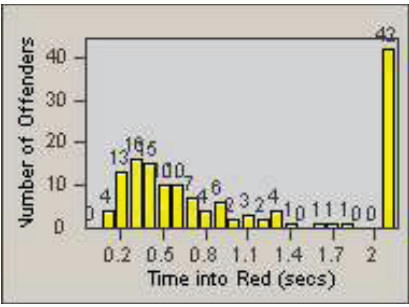

Redflex Redlight Offender Statistics

CONTRACT: Santa Clarita   LOCATION: SCL-BCSC-01 Bouquet Canyon / Seco Canyon
DATE FROM: 01-Apr-2012   DATE TO: 30-Jun-2012

LANE 2