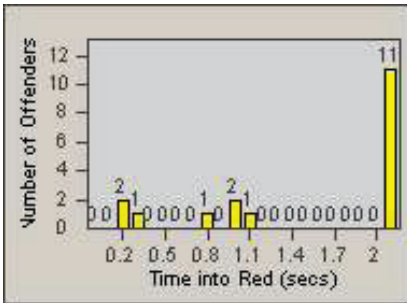

Redflex Redlight Offender Statistics

CONTRACT: Santa Clarita   **LOCATION:** SCL-BCNR-01 Bouquet Canyon Road
DATE FROM: 01-Oct-2011   **DATE TO:** 31-Dec-2011

LANE 4