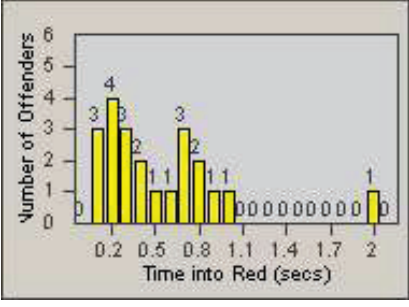

Redflex Redlight Offender Statistics

CONTRACT: Santa Clarita   LOCATION: SCL-NRBC-01 Bouquet Canyon Road
DATE FROM: 01-Oct-2011   DATE TO: 31-Dec-2011

LANE 3