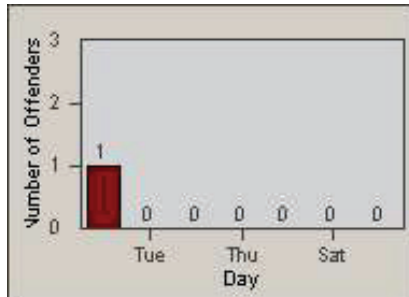

LANE 1

LANE 2

LANE 3

Redflex Redlight Offender Statistics

CONTRACT: Santa Clarita LOCATION: SCL-VAMB-01 Valencia Blvd.
 DATE FROM: 01-Oct-2011 DATE TO: 31-Dec-2011

LANE 4

LANE TOTAL

Redflex Redlight Offender Statistics