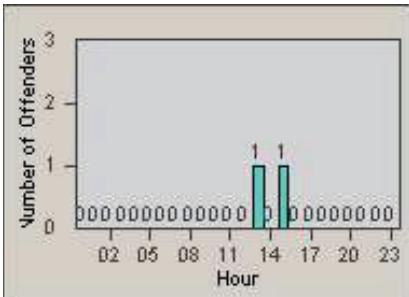

LANE 1

LANE 2

LANE 3

Redflex Redlight Offender Statistics

CONTRACT: Santa Clarita LOCATION: SCL-NRBC-01 Bouquet Canyon Road
 DATE FROM: 01-Oct-2011 DATE TO: 31-Dec-2011

LANE 4

LANE TOTAL

Redflex Redlight Offender Statistics