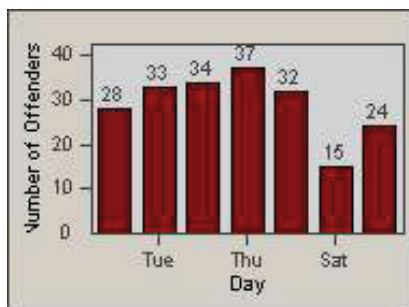

Redflex Redlight Offender Statistics

CONTRACT: Santa Clarita   LOCATION: SCL-OVLY-01 Orchard Village Dr / Lyons
DATE FROM: 01-Apr-2012   DATE TO: 30-Jun-2012

LANE 4

LANE TOTAL