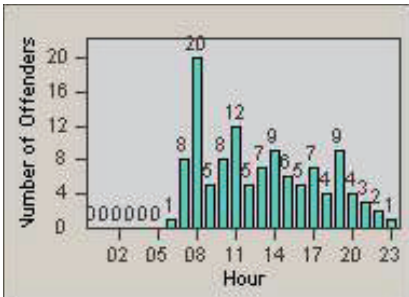

Redflex Redlight Offender Statistics

CONTRACT: Santa Clarita LOCATION: SCL-MMMB-01 McBean Pkwy / Magic Mtn Pkwy
 DATE FROM: 01-Jan-2012 DATE TO: 31-Mar-2012

LANE 1

LANE 2

LANE 3

Redflex Redlight Offender Statistics