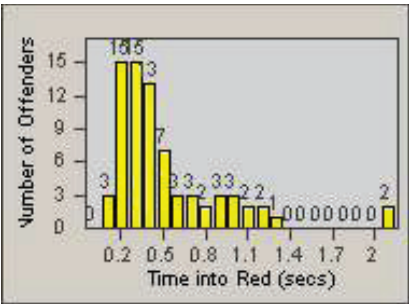

Redflex Redlight Offender Statistics

CONTRACT: Santa Clarita   LOCATION: SCL-WCSC-03 Whites Canyon Rd / Soledad Canyon Rd
DATE FROM: 01-Oct-2011   DATE TO: 31-Dec-2011

LANE 1

LANE 2