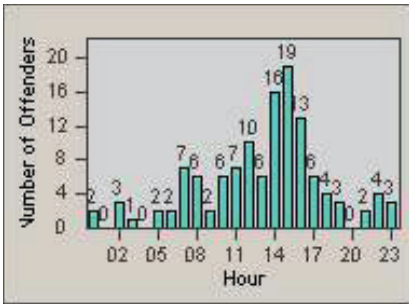

LANE 4

LANE TOTAL

Redflex Redlight Offender Statistics

CONTRACT: Santa Clarita LOCATION: SCL-OVLY-01 Orchard Village Dr / Lyons
 DATE FROM: 01-Oct-2011 DATE TO: 31-Dec-2011

LANE 1

LANE 2

LANE 3

Redflex Redlight Offender Statistics