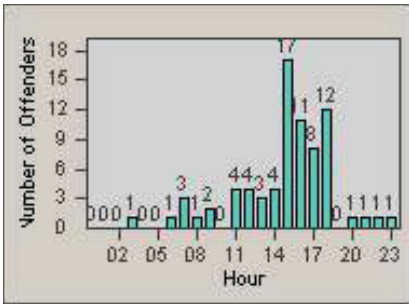

Redflex Redlight Offender Statistics

CONTRACT: Santa Clarita   LOCATION: SCL-NRMB-01 McBean Pkwy / Newhall Ranch Rd
DATE FROM: 01-Oct-2011   DATE TO: 31-Dec-2011

LANE 2