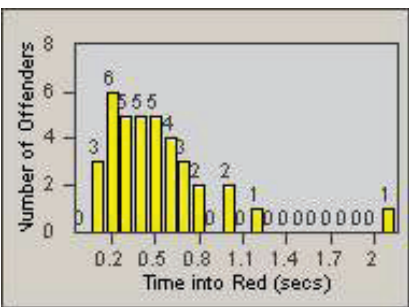

Redflex Redlight Offender Statistics

CONTRACT: Santa Clarita   LOCATION: SCL-NRBC-01 Bouquet Canyon Road
DATE FROM: 01-Apr-2012   DATE TO: 30-Jun-2012

LANE 1