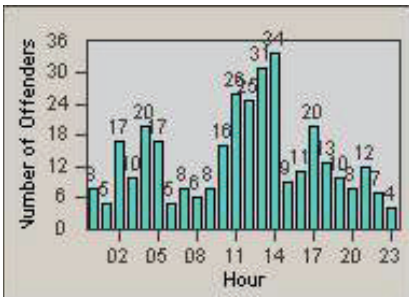

Redflex Redlight Offender Statistics

CONTRACT: Santa Clarita   LOCATION: SCL-VAMB-03 Valencia Blvd.
DATE FROM: 01-Oct-2011   DATE TO: 31-Dec-2011

LANE 4

LANE TOTAL