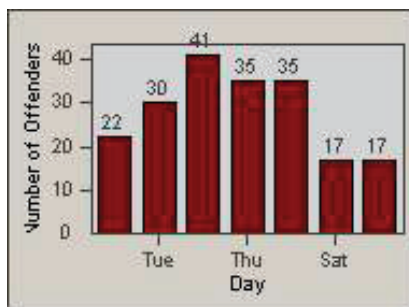

Redflex Redlight Offender Statistics

CONTRACT: Santa Clarita   LOCATION: SCL-MMMB-01 McBean Pkwy / Magic Mtn Pkwy
DATE FROM: 01-Jan-2012   DATE TO: 31-Mar-2012

LANE 4

LANE TOTAL