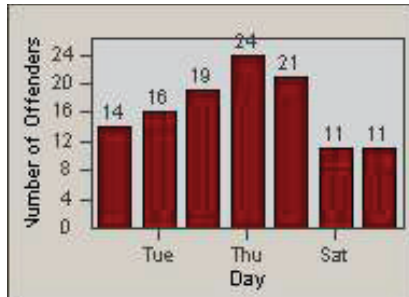

Redflex Redlight Offender Statistics

CONTRACT: Santa Clarita LOCATION: SCL-MMMB-01 McBean Pkwy / Magic Mtn Pkwy
 DATE FROM: 01-Jan-2012 DATE TO: 31-Mar-2012

LANE 1

LANE 2

LANE 3

Redflex Redlight Offender Statistics