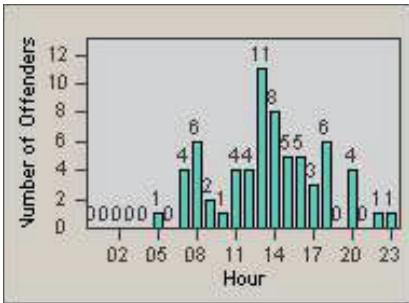

Redflex Redlight Offender Statistics

CONTRACT: Santa Clarita
DATE FROM: 01-Jan-2012

LOCATION: SCL-WCSC-03 Whites Canyon Rd / Soledad Canyon Rd
DATE TO: 31-Mar-2012

LANE 1

LANE 2

LANE 3