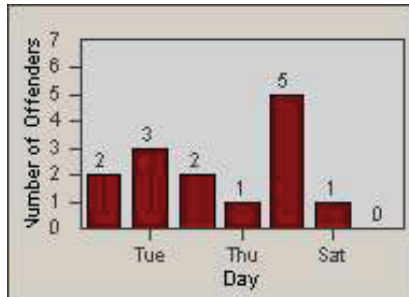

Redflex Redlight Offender Statistics

CONTRACT: Santa Clarita   LOCATION: SCL-VAMB-03 Valencia Blvd.
DATE FROM: 01-Oct-2011   DATE TO: 31-Dec-2011

LANE 4