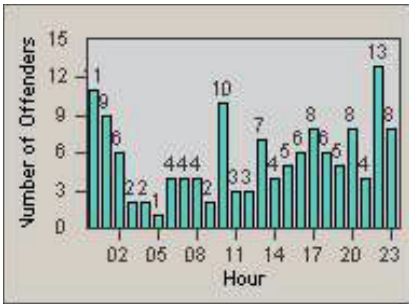

Redflex Redlight Offender Statistics

CONTRACT: Santa Clarita   LOCATION: SCL-BCSC-01 Bouquet Canyon / Seco Canyon
DATE FROM: 01-Jan-2012   DATE TO: 31-Mar-2012

LANE 2