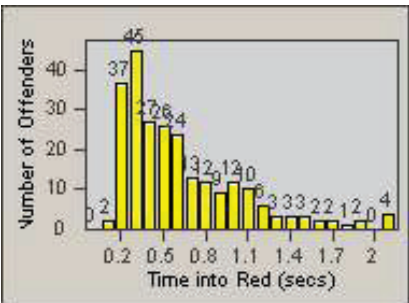

Redflex Redlight Offender Statistics

CONTRACT: Santa Clarita
DATE FROM: 01-Apr-2012

LOCATION: SCL-MMMB-01 McBean Pkwy / Magic Mtn Pkwy
DATE TO: 30-Jun-2012

LANE 4

LANE TOTAL