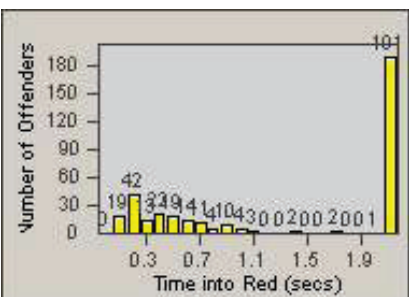

Redflex Redlight Offender Statistics

CONTRACT: Santa Clarita   LOCATION: SCL-VAMB-03 Valencia Blvd.
DATE FROM: 01-Jan-2012   DATE TO: 31-Mar-2012

LANE 4

LANE TOTAL