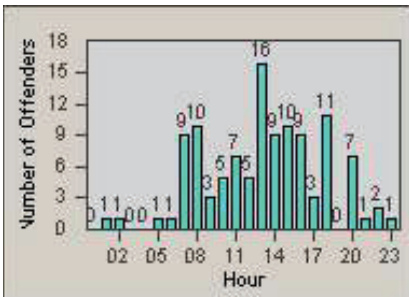

Redflex Redlight Offender Statistics

CONTRACT: Santa Clarita
DATE FROM: 01-Jan-2012

LOCATION: SCL-WCSC-03 Whites Canyon Rd / Soledad Canyon Rd
DATE TO: 31-Mar-2012

LANE 4

LANE TOTAL