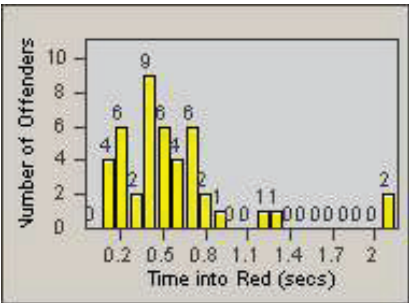

Redflex Redlight Offender Statistics

CONTRACT: Santa Clarita   LOCATION: SCL-NRBC-01 Bouquet Canyon Road
DATE FROM: 01-Jan-2012   DATE TO: 31-Mar-2012

LANE 1