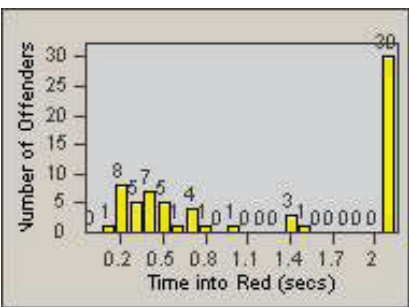

LANE 4

LANE TOTAL

Redflex Redlight Offender Statistics

CONTRACT: Santa Clarita LOCATION: SCL-OVLY-01 Orchard Village Dr / Lyons
 DATE FROM: 01-Jan-2012 DATE TO: 31-Mar-2012

LANE 1

LANE 2

LANE 3

Redflex Redlight Offender Statistics