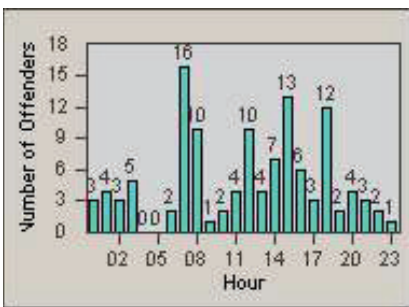

LANE 4

LANE TOTAL

Redflex Redlight Offender Statistics

CONTRACT: Santa Clarita LOCATION: SCL-WCSC-01 Soledad Canyon Rd / Whites Canyon Rd
 DATE FROM: 01-Jan-2012 DATE TO: 31-Mar-2012

LANE 1

LANE 2

LANE 3

Redflex Redlight Offender Statistics