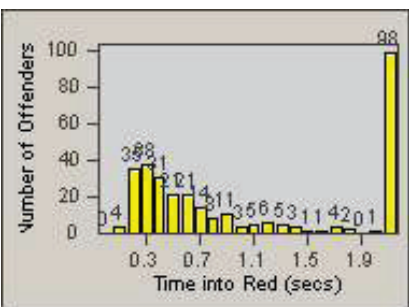

LANE 1

LANE 2

LANE 3

Redflex Redlight Offender Statistics

CONTRACT: Santa Clarita LOCATION: SCL-BCSC-01 Bouquet Canyon / Seco Canyon
 DATE FROM: 01-Apr-2012 DATE TO: 30-Jun-2012

LANE 4

LANE TOTAL

Redflex Redlight Offender Statistics