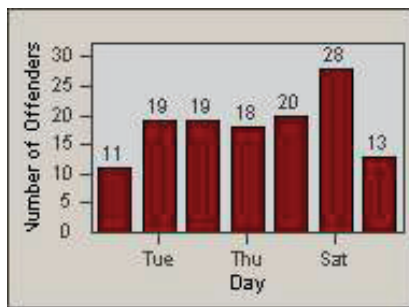

Redflex Redlight Offender Statistics

CONTRACT: Santa Clarita   LOCATION: SCL-VAMB-03 Valencia Blvd.
DATE FROM: 01-Oct-2011   DATE TO: 31-Dec-2011

LANE 1