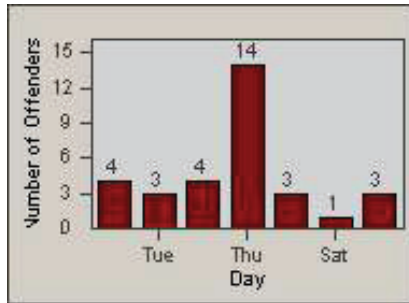

Redflex Redlight Offender Statistics

CONTRACT: Santa Clarita   LOCATION: SCL-NRMB-01 McBean Pkwy / Newhall Ranch Rd
DATE FROM: 01-Jan-2012   DATE TO: 31-Mar-2012

LANE 1