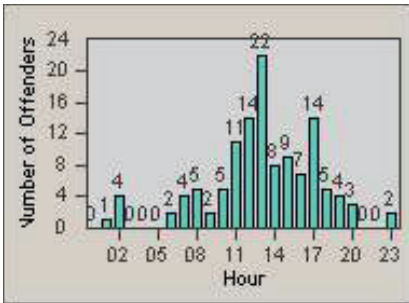

LANE 4

LANE TOTAL

Redflex Redlight Offender Statistics

CONTRACT: Santa Clarita LOCATION: SCL-BCNR-01 Bouquet Canyon Road
 DATE FROM: 01-Apr-2012 DATE TO: 30-Jun-2012

LANE 1

LANE 2

LANE 3

Redflex Redlight Offender Statistics