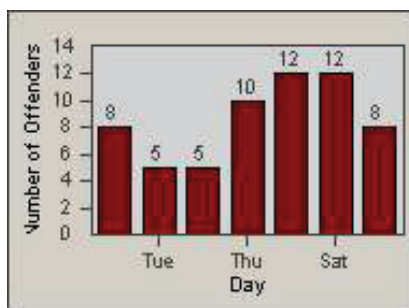

Redflex Redlight Offender Statistics

CONTRACT: Santa Clarita   LOCATION: SCL-NRBC-01 Bouquet Canyon Road
DATE FROM: 01-Apr-2012   DATE TO: 30-Jun-2012

LANE 1

LANE 2

LANE 3