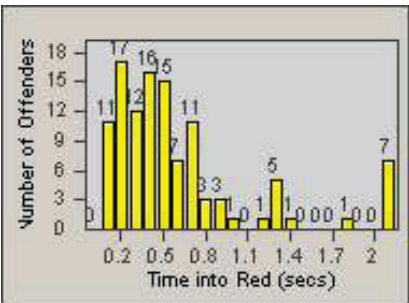

LANE 1

LANE 2

LANE 3

Redflex Redlight Offender Statistics

CONTRACT: Santa Clarita LOCATION: SCL-NRBC-01 Bouquet Canyon Road
 DATE FROM: 01-Jan-2012 DATE TO: 31-Mar-2012

LANE 4

LANE TOTAL

Redflex Redlight Offender Statistics