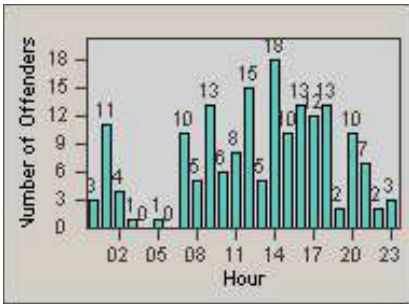

LANE 4

LANE TOTAL

Redflex Redlight Offender Statistics

CONTRACT: Santa Clarita LOCATION: SCL-WCSC-01 Soledad Canyon Rd / Whites Canyon Rd
 DATE FROM: 01-Apr-2012 DATE TO: 30-Jun-2012

LANE 1

LANE 2

LANE 3

Redflex Redlight Offender Statistics