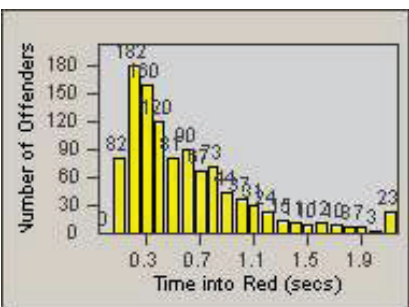

LANE 1

LANE 2

LANE 3

Redflex Redlight Offender Statistics

CONTRACT: Santa Clarita LOCATION: SCL-VAMB-01 Valencia Blvd.
 DATE FROM: 01-Oct-2011 DATE TO: 31-Dec-2011

LANE 4

LANE TOTAL

Redflex Redlight Offender Statistics