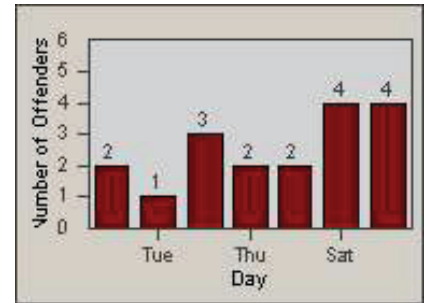

Redflex Redlight Offender Statistics

CONTRACT: Santa Clarita   **LOCATION:** SCL-BCNR-01 Bouquet Canyon Road
DATE FROM: 01-Oct-2011   **DATE TO:** 31-Dec-2011

LANE 4