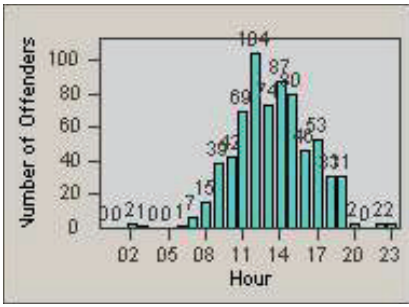

Redflex Redlight Offender Statistics

CONTRACT: Santa Clarita   LOCATION: SCL-VAMB-01 Valencia Blvd.
DATE FROM: 01-Oct-2011   DATE TO: 31-Dec-2011

LANE 2