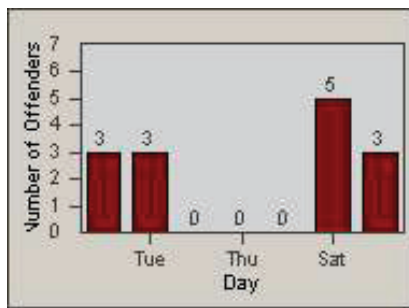

Redflex Redlight Offender Statistics

CONTRACT: Santa Clarita
 DATE FROM: 01-Oct-2011

LOCATION: SCL-BCNR-01 Bouquet Canyon Road
 DATE TO: 31-Dec-2011

LANE 1

LANE 2

LANE 3

Redflex Redlight Offender Statistics