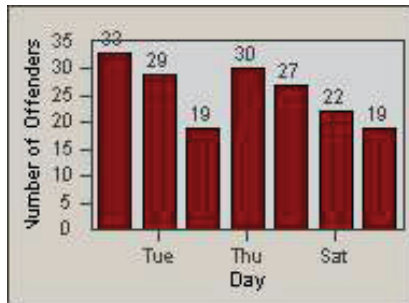

Redflex Redlight Offender Statistics

CONTRACT: Santa Clarita   LOCATION: SCL-OVLY-01 Orchard Village Dr / Lyons
DATE FROM: 01-Jan-2012   DATE TO: 31-Mar-2012

LANE 4

LANE TOTAL