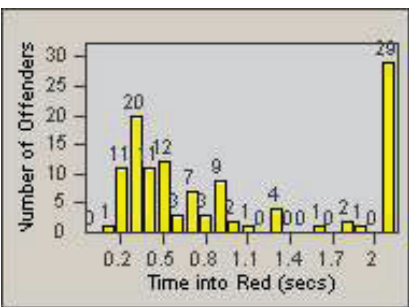

LANE 4

LANE TOTAL

Redflex Redlight Offender Statistics

CONTRACT: Santa Clarita LOCATION: SCL-WCSC-01 Soledad Canyon Rd / Whites Canyon Rd
 DATE FROM: 01-Jan-2012 DATE TO: 31-Mar-2012

LANE 1

LANE 2

LANE 3

Redflex Redlight Offender Statistics