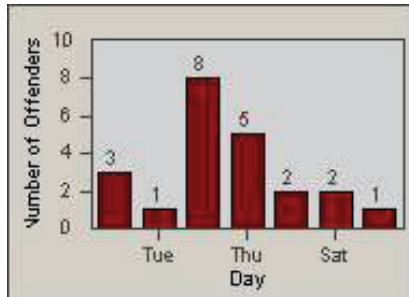

Redflex Redlight Offender Statistics

CONTRACT: Santa Clarita   LOCATION: SCL-VAMB-03 Valencia Blvd.
DATE FROM: 01-Jan-2012   DATE TO: 31-Mar-2012

LANE 4