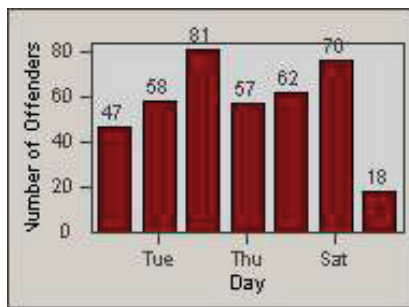

Redflex Redlight Offender Statistics

CONTRACT: Santa Clarita   LOCATION: SCL-VAMB-01 Valencia Blvd.
DATE FROM: 01-Oct-2011   DATE TO: 31-Dec-2011

LANE 1