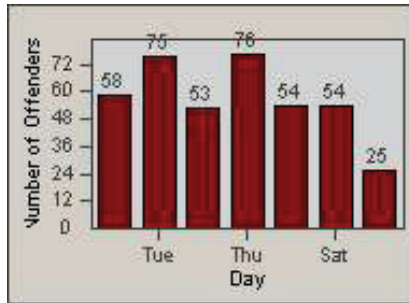

Redflex Redlight Offender Statistics

CONTRACT: Santa Clarita   LOCATION: SCL-VAMB-01 Valencia Blvd.
DATE FROM: 01-Jan-2012   DATE TO: 31-Mar-2012

LANE 1