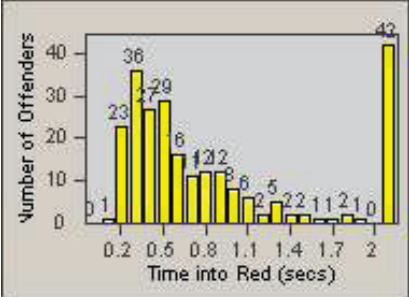

Redflex Redlight Offender Statistics

CONTRACT: Santa Clarita   LOCATION: SCL-WCSC-01 Soledad Canyon Rd / Whites Canyon Rd
DATE FROM: 01-Jan-2012   DATE TO: 31-Mar-2012

LANE 4

LANE TOTAL