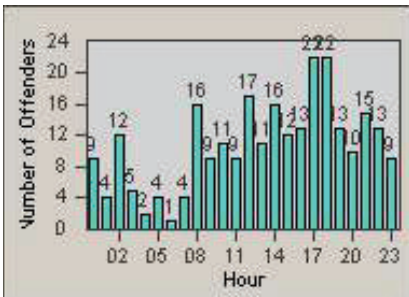

Redflex Redlight Offender Statistics

CONTRACT: Santa Clarita   LOCATION: SCL-BCSC-01 Bouquet Canyon / Seco Canyon
DATE FROM: 01-Oct-2011   DATE TO: 31-Dec-2011

LANE 4

LANE TOTAL