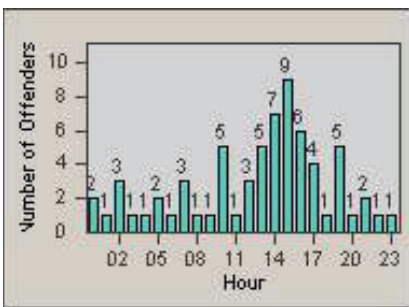

LANE 4

LANE TOTAL

Redflex Redlight Offender Statistics

CONTRACT: Santa Clarita LOCATION: SCL-OVLY-01 Orchard Village Dr / Lyons
 DATE FROM: 01-Jan-2012 DATE TO: 31-Mar-2012

LANE 1

LANE 2

LANE 3

Redflex Redlight Offender Statistics