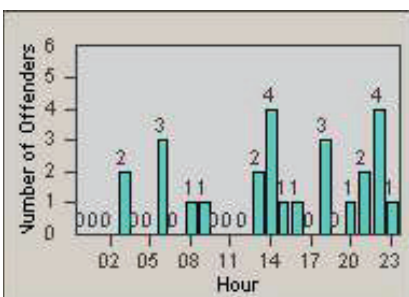

CONTRACT: Santa Clarita LOCATION: SCL-VAMB-03 Valencia Blvd.
 DATE FROM: 01-Apr-2012 DATE TO: 30-Jun-2012

LANE 1

LANE 2

LANE 3

Redflex Redlight Offender Statistics

CONTRACT: Santa Clarita LOCATION: SCL-VAMB-03 Valencia Blvd.
 DATE FROM: 01-Apr-2012 DATE TO: 30-Jun-2012