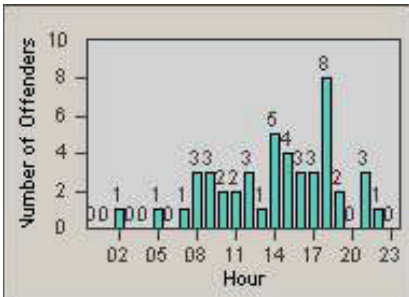

Redflex Redlight Offender Statistics

CONTRACT: Santa Clarita   LOCATION: SCL-BCSC-01 Bouquet Canyon / Seco Canyon
DATE FROM: 01-Oct-2011   DATE TO: 31-Dec-2011

LANE 4