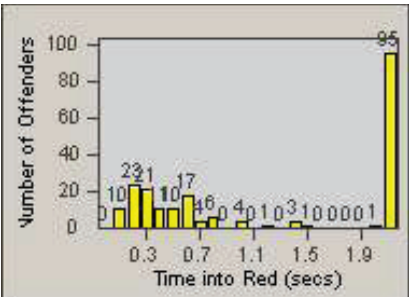

Redflex Redlight Offender Statistics

CONTRACT: Santa Clarita   LOCATION: SCL-VAMB-03 Valencia Blvd.
DATE FROM: 01-Apr-2012   DATE TO: 30-Jun-2012

LANE 1

LANE 2