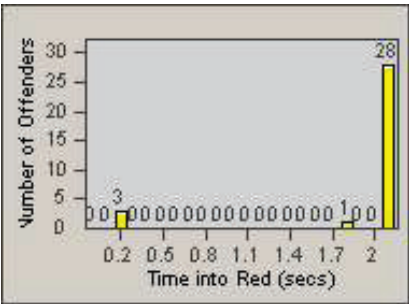

LANE 4

LANE TOTAL

Redflex Redlight Offender Statistics

CONTRACT: Santa Clarita LOCATION: SCL-BCNR-01 Bouquet Canyon Road
 DATE FROM: 01-Apr-2012 DATE TO: 30-Jun-2012

LANE 1

LANE 2

LANE 3

Redflex Redlight Offender Statistics