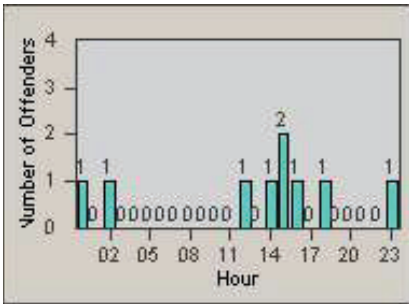

Redflex Redlight Offender Statistics

CONTRACT: Santa Clarita   LOCATION: SCL-VAMB-01 Valencia Blvd.
DATE FROM: 01-Jan-2012   DATE TO: 31-Mar-2012

LANE 1

LANE 2

LANE 3