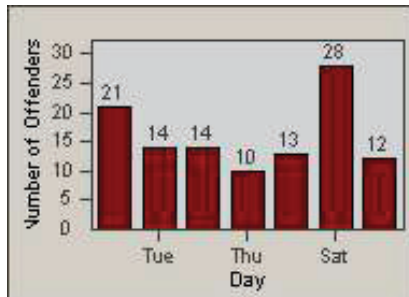

Redflex Redlight Offender Statistics

CONTRACT: Santa Clarita
DATE FROM: 01-Jan-2012

LOCATION: SCL-WCSC-03 Whites Canyon Rd / Soledad Canyon Rd
DATE TO: 31-Mar-2012

LANE 4

LANE TOTAL