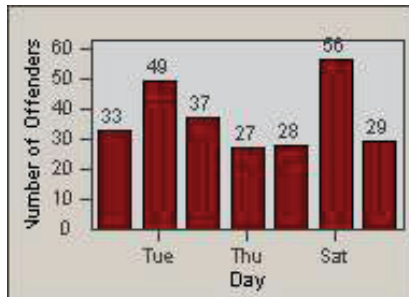

Redflex Redlight Offender Statistics

CONTRACT: Santa Clarita   LOCATION: SCL-BCSC-01 Bouquet Canyon / Seco Canyon
DATE FROM: 01-Oct-2011   DATE TO: 31-Dec-2011

LANE 4

LANE TOTAL