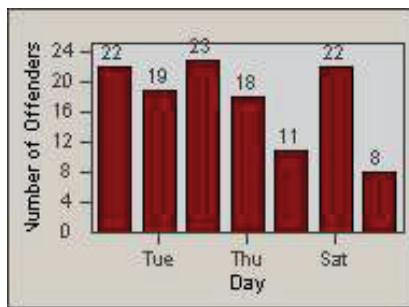

Redflex Redlight Offender Statistics

CONTRACT: Santa Clarita   LOCATION: SCL-WCSC-01 Soledad Canyon Rd / Whites Canyon Rd
DATE FROM: 01-Apr-2012   DATE TO: 30-Jun-2012

LANE 1