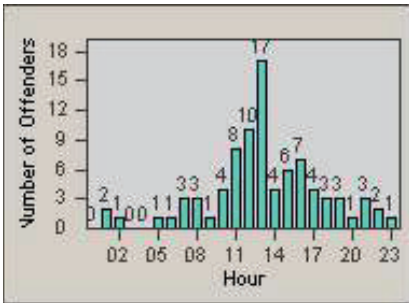

LANE 4

LANE TOTAL

Redflex Redlight Offender Statistics

CONTRACT: Santa Clarita LOCATION: SCL-BCNR-01 Bouquet Canyon Road
 DATE FROM: 01-Apr-2012 DATE TO: 30-Jun-2012

LANE 1

LANE 2

LANE 3

Redflex Redlight Offender Statistics