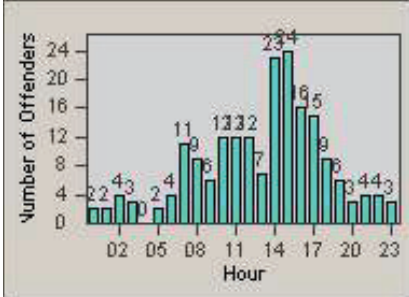

Redflex Redlight Offender Statistics

CONTRACT: Santa Clarita   LOCATION: SCL-OVLY-01 Orchard Village Dr / Lyons
DATE FROM: 01-Oct-2011   DATE TO: 31-Dec-2011

LANE 4

LANE TOTAL