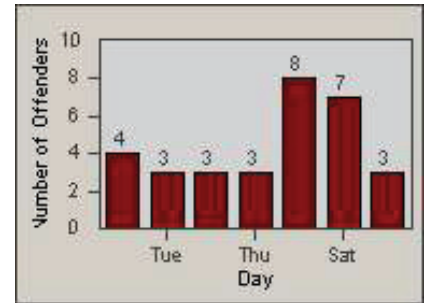

Redflex Redlight Offender Statistics

CONTRACT: Santa Clarita   LOCATION: SCL-BCNR-01 Bouquet Canyon Road
DATE FROM: 01-Apr-2012   DATE TO: 30-Jun-2012

LANE 4