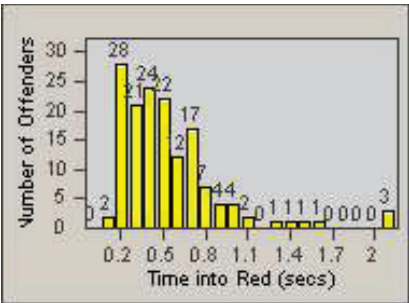

Redflex Redlight Offender Statistics

CONTRACT: Santa Clarita   LOCATION: SCL-NRMB-01 McBean Pkwy / Newhall Ranch Rd
DATE FROM: 01-Jan-2012   DATE TO: 31-Mar-2012

LANE 1

LANE 2

LANE 3