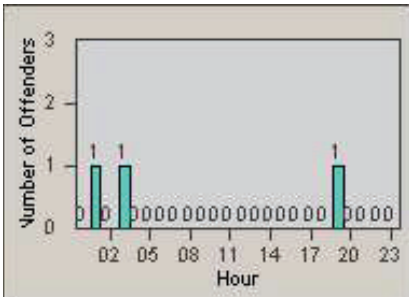

Redflex Redlight Offender Statistics

CONTRACT: Santa Clarita
DATE FROM: 01-Apr-2012

LOCATION: SCL-WCSC-03 Whites Canyon Rd / Soledad Canyon Rd
DATE TO: 30-Jun-2012

LANE 4