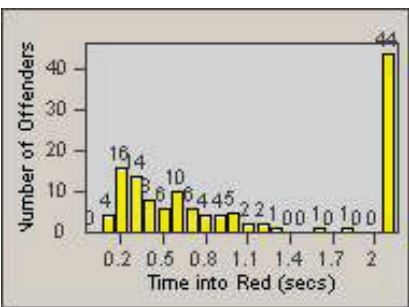

Redflex Redlight Offender Statistics

CONTRACT: Santa Clarita   LOCATION: SCL-VAMB-03 Valencia Blvd.
DATE FROM: 01-Oct-2011   DATE TO: 31-Dec-2011

LANE 1