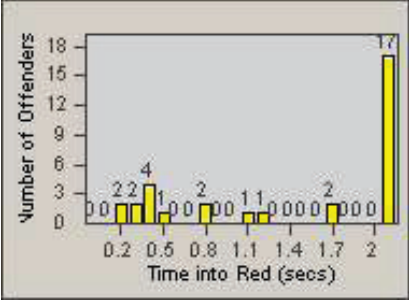

Redflex Redlight Offender Statistics

CONTRACT: Santa Clarita   LOCATION: SCL-BCSC-01 Bouquet Canyon / Seco Canyon
DATE FROM: 01-Apr-2012   DATE TO: 30-Jun-2012

LANE 3