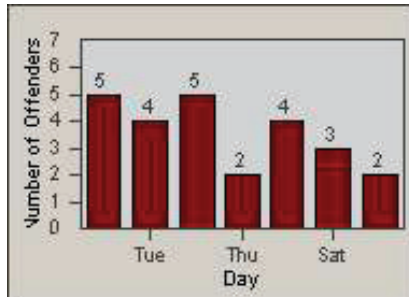

Redflex Redlight Offender Statistics

CONTRACT: Santa Clarita   LOCATION: SCL-BCNR-01 Bouquet Canyon Road
DATE FROM: 01-Jan-2012   DATE TO: 31-Mar-2012

LANE 4