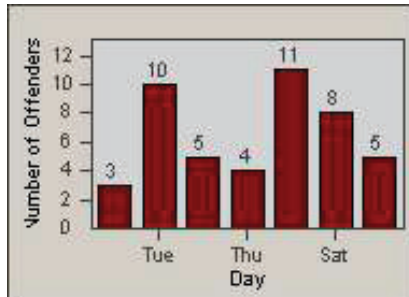

Redflex Redlight Offender Statistics

CONTRACT: Santa Clarita   LOCATION: SCL-BCSC-01 Bouquet Canyon / Seco Canyon
DATE FROM: 01-Oct-2011   DATE TO: 31-Dec-2011

LANE 4