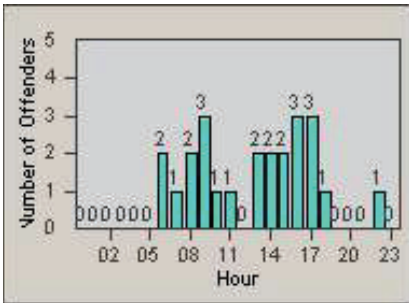

Redflex Redlight Offender Statistics

CONTRACT: Santa Clarita
DATE FROM: 01-Apr-2012

LOCATION: SCL-WCSC-03 Whites Canyon Rd / Soledad Canyon Rd
DATE TO: 30-Jun-2012

LANE 1