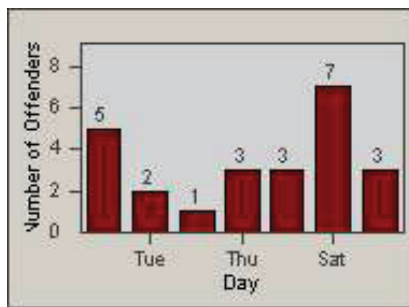

Redflex Redlight Offender Statistics

CONTRACT: Santa Clarita   LOCATION: SCL-NRBC-01 Bouquet Canyon Road
DATE FROM: 01-Oct-2011   DATE TO: 31-Dec-2011

LANE 1