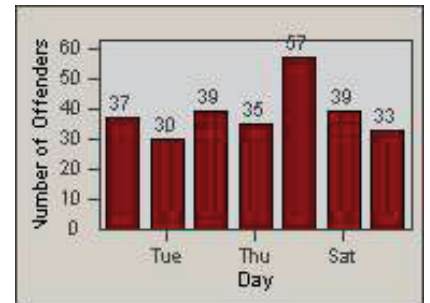

Redflex Redlight Offender Statistics

CONTRACT: Santa Clarita   LOCATION: SCL-BCNR-01 Bouquet Canyon Road
DATE FROM: 01-Apr-2012   DATE TO: 30-Jun-2012

LANE 4

LANE TOTAL