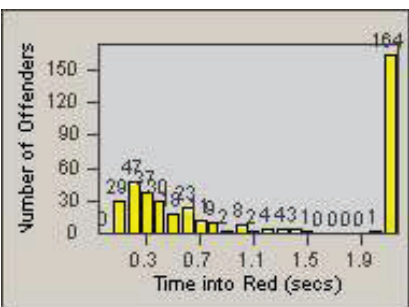

Redflex Redlight Offender Statistics

CONTRACT: Santa Clarita   LOCATION: SCL-VAMB-03 Valencia Blvd.
DATE FROM: 01-Apr-2012   DATE TO: 30-Jun-2012

LANE 4

LANE TOTAL