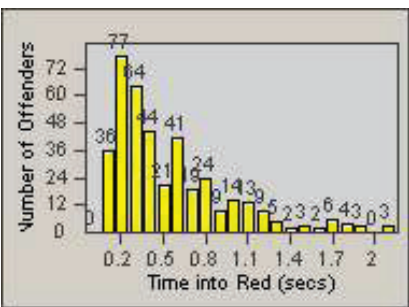

Redflex Redlight Offender Statistics

CONTRACT: Santa Clarita   LOCATION: SCL-VAMB-01 Valencia Blvd.
DATE FROM: 01-Oct-2011   DATE TO: 31-Dec-2011

LANE 1