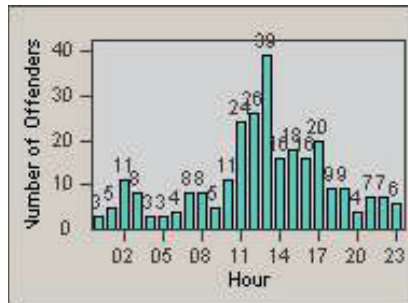

Redflex Redlight Offender Statistics

CONTRACT: Santa Clarita   LOCATION: SCL-BCNR-01 Bouquet Canyon Road
DATE FROM: 01-Apr-2012   DATE TO: 30-Jun-2012

LANE 4

LANE TOTAL