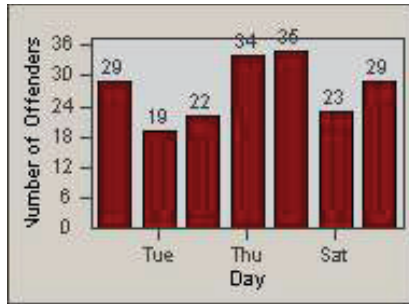

Redflex Redlight Offender Statistics

CONTRACT: Santa Clarita   LOCATION: SCL-VAMB-03 Valencia Blvd.
DATE FROM: 01-Jan-2012   DATE TO: 31-Mar-2012

LANE 2