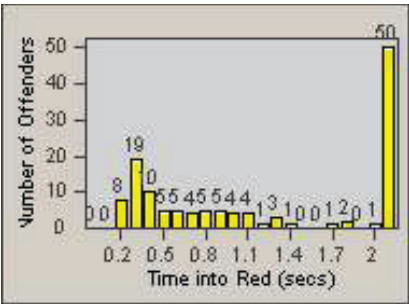

LANE 4

LANE TOTAL

Redflex Redlight Offender Statistics

CONTRACT: Santa Clarita LOCATION: SCL-OVLY-01 Orchard Village Dr / Lyons
 DATE FROM: 01-Apr-2012 DATE TO: 30-Jun-2012

LANE 1

LANE 2

LANE 3

Redflex Redlight Offender Statistics