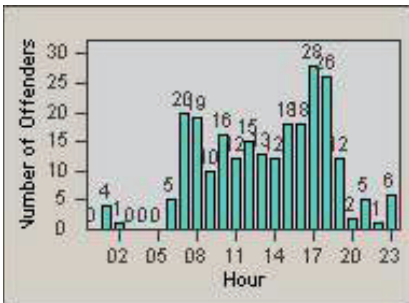

Redflex Redlight Offender Statistics

CONTRACT: Santa Clarita
DATE FROM: 01-Apr-2012

LOCATION: SCL-MMMB-01 McBean Pkwy / Magic Mtn Pkwy
DATE TO: 30-Jun-2012

LANE 4

LANE TOTAL