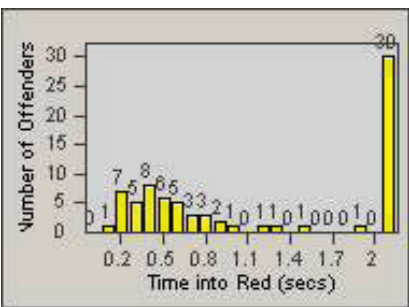

LANE 4

LANE TOTAL

Redflex Redlight Offender Statistics

CONTRACT: Santa Clarita LOCATION: SCL-OVLY-01 Orchard Village Dr / Lyons
 DATE FROM: 01-Apr-2012 DATE TO: 30-Jun-2012

LANE 1

LANE 2

LANE 3

Redflex Redlight Offender Statistics