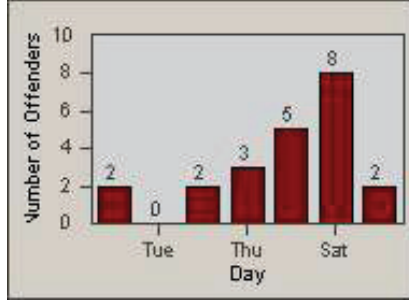

Redflex Redlight Offender Statistics

CONTRACT: Santa Clarita   LOCATION: SCL-NRBC-01 Bouquet Canyon Road
DATE FROM: 01-Oct-2011   DATE TO: 31-Dec-2011

LANE 3