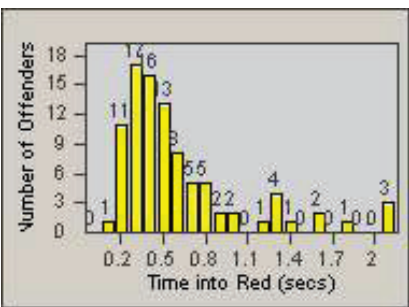

LANE 4

LANE TOTAL

Redflex Redlight Offender Statistics

CONTRACT: Santa Clarita LOCATION: SCL-MMMB-01 McBean Pkwy / Magic Mtn Pkwy
 DATE FROM: 01-Oct-2011 DATE TO: 31-Dec-2011

LANE 1

LANE 2

LANE 3

Redflex Redlight Offender Statistics