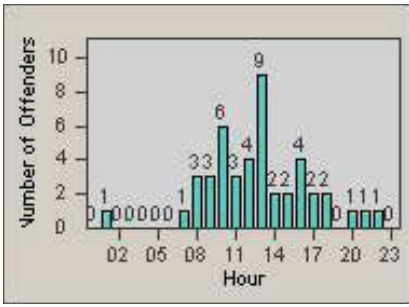

Redflex Redlight Offender Statistics

CONTRACT: Santa Clarita
DATE FROM: 01-Apr-2012

LOCATION: SCL-WCSC-03 Whites Canyon Rd / Soledad Canyon Rd
DATE TO: 30-Jun-2012

LANE 1

LANE 2