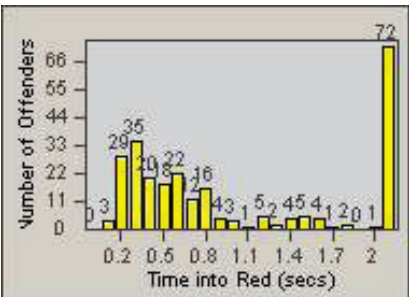

Redflex Redlight Offender Statistics

CONTRACT: Santa Clarita   LOCATION: SCL-BCSC-01 Bouquet Canyon / Seco Canyon
DATE FROM: 01-Oct-2011   DATE TO: 31-Dec-2011

LANE 4

LANE TOTAL