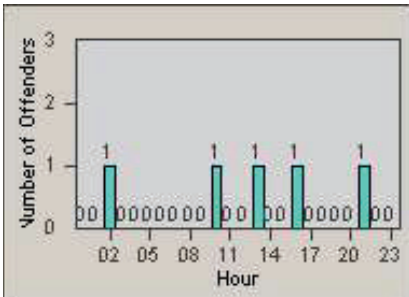

Redflex Redlight Offender Statistics

CONTRACT: Santa Clarita
DATE FROM: 01-Jan-2012

LOCATION: SCL-WCSC-03 Whites Canyon Rd / Soledad Canyon Rd
DATE TO: 31-Mar-2012

LANE 4