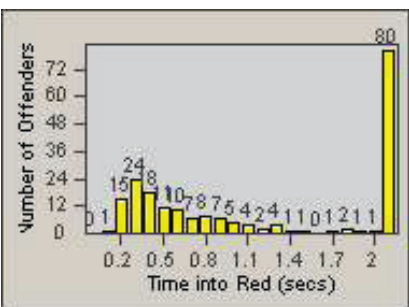

Redflex Redlight Offender Statistics

CONTRACT: Santa Clarita   LOCATION: SCL-OVLY-01 Orchard Village Dr / Lyons
DATE FROM: 01-Apr-2012   DATE TO: 30-Jun-2012

LANE 4

LANE TOTAL