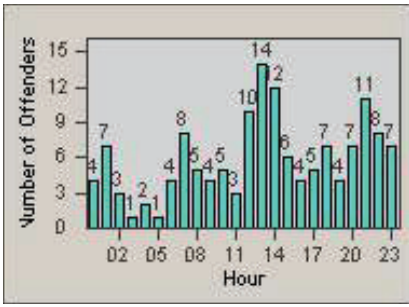

Redflex Redlight Offender Statistics

CONTRACT: Santa Clarita   LOCATION: SCL-BCSC-01 Bouquet Canyon / Seco Canyon
DATE FROM: 01-Apr-2012   DATE TO: 30-Jun-2012

LANE 2