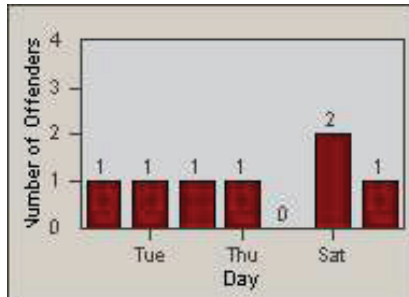

Redflex Redlight Offender Statistics

CONTRACT: Santa Clarita   LOCATION: SCL-VAMB-03 Valencia Blvd.
DATE FROM: 01-Apr-2012   DATE TO: 30-Jun-2012

LANE 4