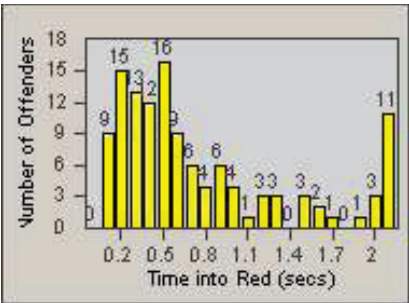

LANE 4

LANE TOTAL

Redflex Redlight Offender Statistics

CONTRACT: Santa Clarita LOCATION: SCL-BCNR-01 Bouquet Canyon Road
 DATE FROM: 01-Apr-2012 DATE TO: 30-Jun-2012

LANE 1

LANE 2

LANE 3

Redflex Redlight Offender Statistics