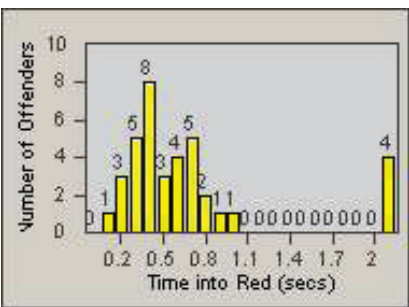

Redflex Redlight Offender Statistics

CONTRACT: Santa Clarita   LOCATION: SCL-NRMB-01 McBean Pkwy / Newhall Ranch Rd
DATE FROM: 01-Oct-2011   DATE TO: 31-Dec-2011

LANE 1