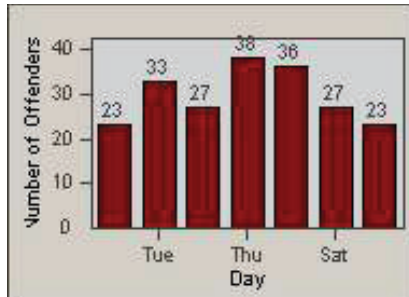

Redflex Redlight Offender Statistics

CONTRACT: Santa Clarita   LOCATION: SCL-VAMB-03 Valencia Blvd.
DATE FROM: 01-Apr-2012   DATE TO: 30-Jun-2012

LANE 1

LANE 2