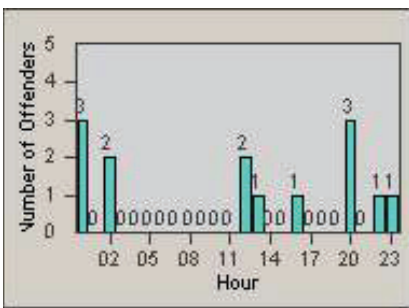

Redflex Redlight Offender Statistics

CONTRACT: Santa Clarita
 DATE FROM: 01-Oct-2011

LOCATION: SCL-BCNR-01 Bouquet Canyon Road
 DATE TO: 31-Dec-2011

LANE 1

LANE 2

LANE 3

Redflex Redlight Offender Statistics