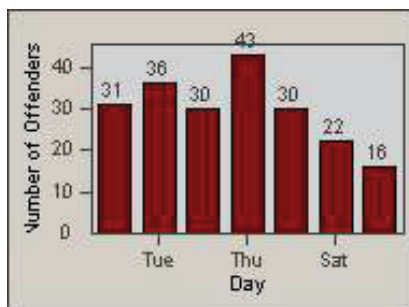

Redflex Redlight Offender Statistics

CONTRACT: Santa Clarita   LOCATION: SCL-MMMB-01 McBean Pkwy / Magic Mtn Pkwy
DATE FROM: 01-Oct-2011   DATE TO: 31-Dec-2011

LANE 4

LANE TOTAL