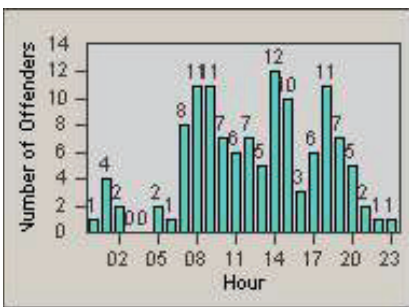

Redflex Redlight Offender Statistics

CONTRACT: Santa Clarita   LOCATION: SCL-WCSC-01 Soledad Canyon Rd / Whites Canyon Rd
DATE FROM: 01-Apr-2012   DATE TO: 30-Jun-2012

LANE 1