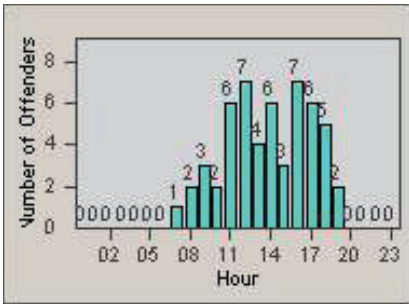

Redflex Redlight Offender Statistics

CONTRACT: Santa Clarita   LOCATION: SCL-NRBC-01 Bouquet Canyon Road
DATE FROM: 01-Apr-2012   DATE TO: 30-Jun-2012

LANE 1

LANE 2