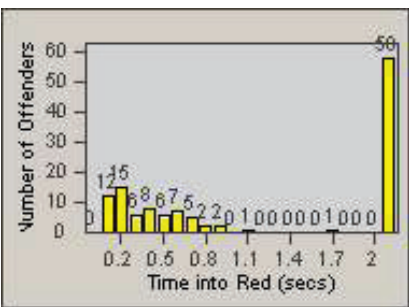

Redflex Redlight Offender Statistics

CONTRACT: Santa Clarita   LOCATION: SCL-VAMB-03 Valencia Blvd.
DATE FROM: 01-Jan-2012   DATE TO: 31-Mar-2012

LANE 1