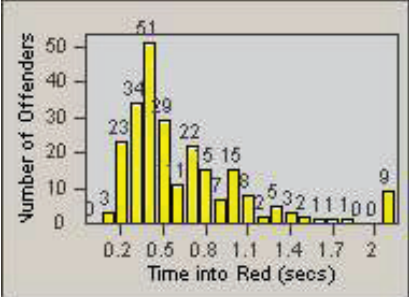

Redflex Redlight Offender Statistics

CONTRACT: Santa Clarita   LOCATION: SCL-NRMB-01 McBean Pkwy / Newhall Ranch Rd
DATE FROM: 01-Apr-2012   DATE TO: 30-Jun-2012

LANE 4

LANE TOTAL