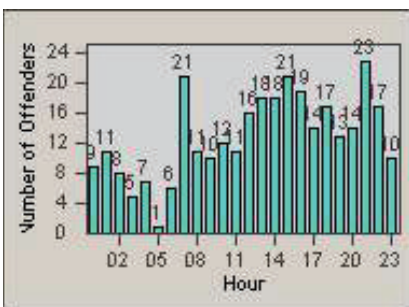

LANE 1

LANE 2

LANE 3

Redflex Redlight Offender Statistics

CONTRACT: Santa Clarita LOCATION: SCL-BCSC-01 Bouquet Canyon / Seco Canyon
 DATE FROM: 01-Apr-2012 DATE TO: 30-Jun-2012

LANE 4

LANE TOTAL

Redflex Redlight Offender Statistics