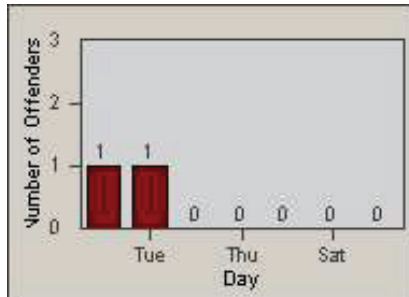

LANE 1

LANE 2

LANE 3

Redflex Redlight Offender Statistics

CONTRACT: Santa Clarita LOCATION: SCL-NRBC-01 Bouquet Canyon Road
 DATE FROM: 01-Oct-2011 DATE TO: 31-Dec-2011

LANE 4

LANE TOTAL

Redflex Redlight Offender Statistics