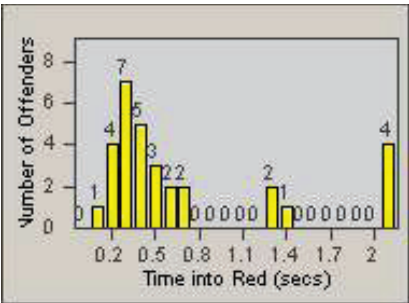

Redflex Redlight Offender Statistics

CONTRACT: Santa Clarita   LOCATION: SCL-NRBC-01 Bouquet Canyon Road
DATE FROM: 01-Jan-2012   DATE TO: 31-Mar-2012

LANE 1

LANE 2

LANE 3