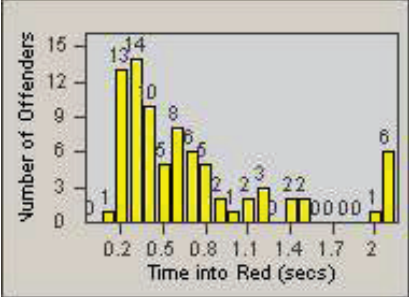

Redflex Redlight Offender Statistics

CONTRACT: Santa Clarita   LOCATION: SCL-MMMB-01 McBean Pkwy / Magic Mtn Pkwy
DATE FROM: 01-Jan-2012   DATE TO: 31-Mar-2012

LANE 1