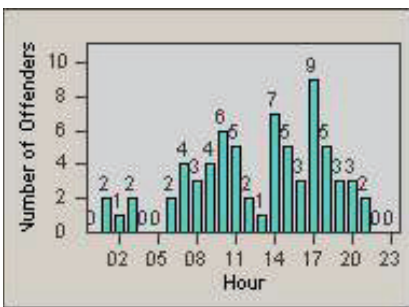

LANE 4

LANE TOTAL

Redflex Redlight Offender Statistics

CONTRACT: Santa Clarita LOCATION: SCL-OVLY-01 Orchard Village Dr / Lyons
 DATE FROM: 01-Oct-2011 DATE TO: 31-Dec-2011

LANE 1

LANE 2

LANE 3

Redflex Redlight Offender Statistics