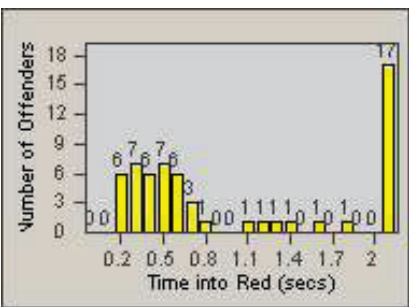

Redflex Redlight Offender Statistics

CONTRACT: Santa Clarita
DATE FROM: 01-Oct-2011

LOCATION: SCL-BCSC-01 Bouquet Canyon / Seco Canyon
DATE TO: 31-Dec-2011

LANE 1