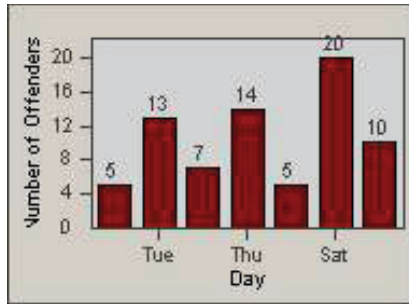

Redflex Redlight Offender Statistics

CONTRACT: Santa Clarita   LOCATION: SCL-WCSC-03 Whites Canyon Rd / Soledad Canyon Rd
DATE FROM: 01-Oct-2011   DATE TO: 31-Dec-2011

LANE 1

LANE 2