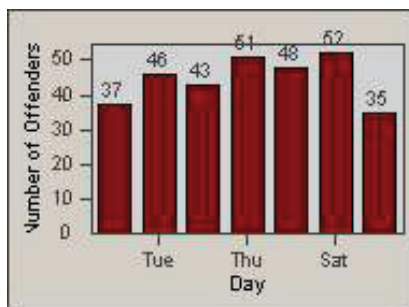

LANE 1

LANE 2

LANE 3

Redflex Redlight Offender Statistics

CONTRACT: Santa Clarita LOCATION: SCL-BCSC-01 Bouquet Canyon / Seco Canyon
 DATE FROM: 01-Apr-2012 DATE TO: 30-Jun-2012

LANE 4

LANE TOTAL

Redflex Redlight Offender Statistics