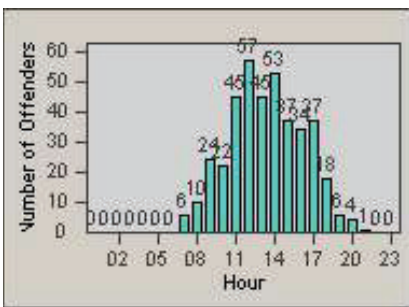

Redflex Redlight Offender Statistics

CONTRACT: Santa Clarita   LOCATION: SCL-VAMB-01 Valencia Blvd.
DATE FROM: 01-Oct-2011   DATE TO: 31-Dec-2011

LANE 1