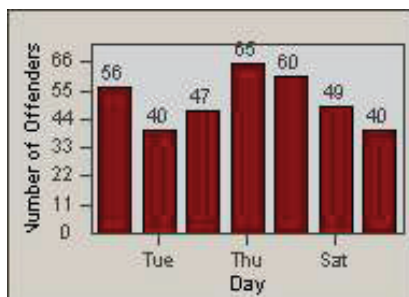

Redflex Redlight Offender Statistics

CONTRACT: Santa Clarita   LOCATION: SCL-VAMB-03 Valencia Blvd.
DATE FROM: 01-Jan-2012   DATE TO: 31-Mar-2012

LANE 4

LANE TOTAL