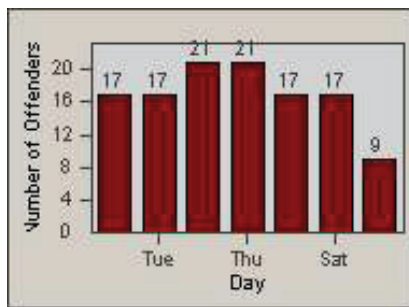

LANE 4

LANE TOTAL

Redflex Redlight Offender Statistics

CONTRACT: Santa Clarita LOCATION: SCL-WCSC-01 Soledad Canyon Rd / Whites Canyon Rd
 DATE FROM: 01-Oct-2011 DATE TO: 31-Dec-2011

LANE 1

LANE 2

LANE 3

Redflex Redlight Offender Statistics