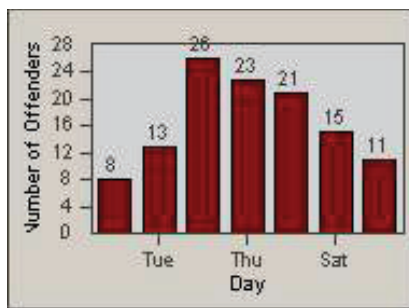

Redflex Redlight Offender Statistics

CONTRACT: Santa Clarita
 DATE FROM: 01-Oct-2011

LOCATION: SCL-BCNR-01 Bouquet Canyon Road
 DATE TO: 31-Dec-2011

LANE 1

LANE 2

LANE 3

Redflex Redlight Offender Statistics