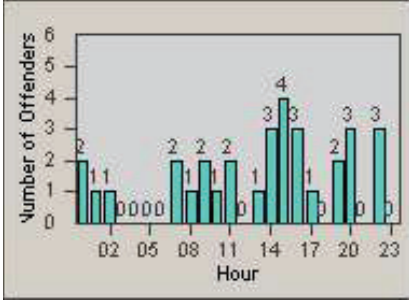

Redflex Redlight Offender Statistics

CONTRACT: Santa Clarita   LOCATION: SCL-BCSC-01 Bouquet Canyon / Seco Canyon
DATE FROM: 01-Apr-2012   DATE TO: 30-Jun-2012

LANE 3