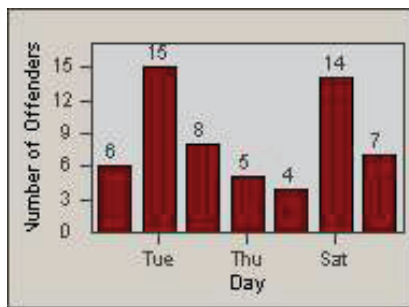

CONTRACT: Santa Clarita **LOCATION:** SCL-BCNR-01 Bouquet Canyon Road
DATE FROM: 01-Oct-2011 **DATE TO:** 31-Dec-2011

LANE 4

LANE TOTAL

Redflex Redlight Offender Statistics

CONTRACT: Santa Clarita
 DATE FROM: 01-Oct-2011

LOCATION: SCL-BCSC-01 Bouquet Canyon / Seco Canyon
 DATE TO: 31-Dec-2011

LANE 1

LANE 2

LANE 3

Redflex Redlight Offender Statistics

CONTRACT: Santa Clarita LOCATION: SCL-BCSC-01 Bouquet Canyon / Seco Canyon
 DATE FROM: 01-Oct-2011 DATE TO: 31-Dec-2011