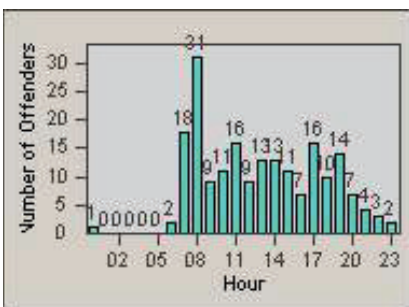

Redflex Redlight Offender Statistics

CONTRACT: Santa Clarita   LOCATION: SCL-MMMB-01 McBean Pkwy / Magic Mtn Pkwy
DATE FROM: 01-Jan-2012   DATE TO: 31-Mar-2012

LANE 4

LANE TOTAL