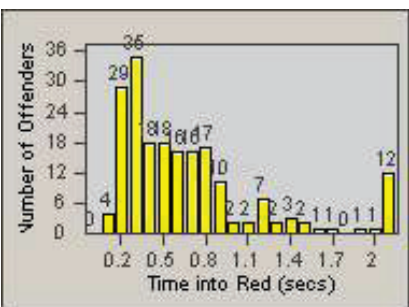

Redflex Redlight Offender Statistics

CONTRACT: Santa Clarita   LOCATION: SCL-MMMB-01 McBean Pkwy / Magic Mtn Pkwy
DATE FROM: 01-Jan-2012   DATE TO: 31-Mar-2012

LANE 4

LANE TOTAL