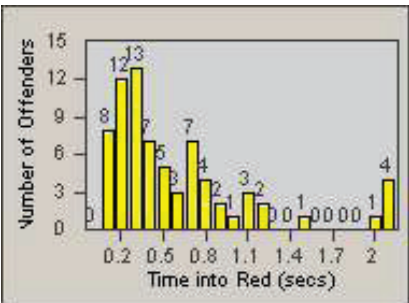

LANE 1

LANE 2

LANE 3

Redflex Redlight Offender Statistics

CONTRACT: Santa Clarita LOCATION: SCL-NRBC-01 Bouquet Canyon Road
 DATE FROM: 01-Oct-2011 DATE TO: 31-Dec-2011

LANE 4

LANE TOTAL

Redflex Redlight Offender Statistics