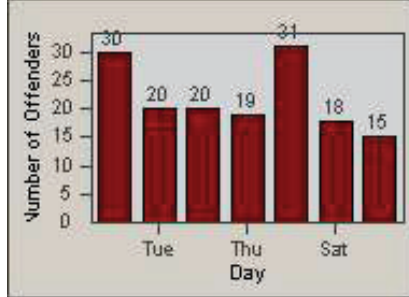

Redflex Redlight Offender Statistics

CONTRACT: Santa Clarita   LOCATION: SCL-VAMB-03 Valencia Blvd.
DATE FROM: 01-Apr-2012   DATE TO: 30-Jun-2012

LANE 1