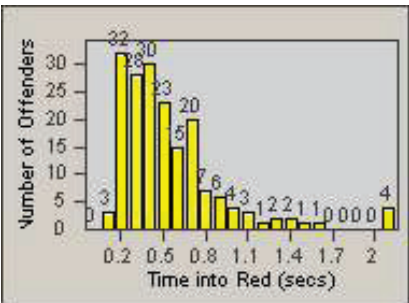

Redflex Redlight Offender Statistics

CONTRACT: Santa Clarita   LOCATION: SCL-NRMB-01 McBean Pkwy / Newhall Ranch Rd
DATE FROM: 01-Jan-2012   DATE TO: 31-Mar-2012

LANE 4

LANE TOTAL