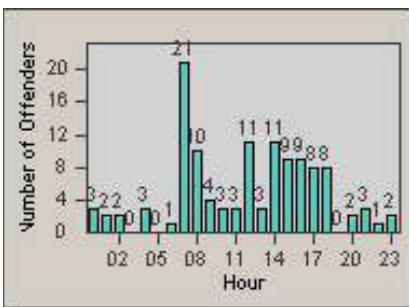

LANE 4

LANE TOTAL

Redflex Redlight Offender Statistics

CONTRACT: Santa Clarita LOCATION: SCL-WCSC-01 Soledad Canyon Rd / Whites Canyon Rd
 DATE FROM: 01-Oct-2011 DATE TO: 31-Dec-2011

LANE 1

LANE 2

LANE 3

Redflex Redlight Offender Statistics