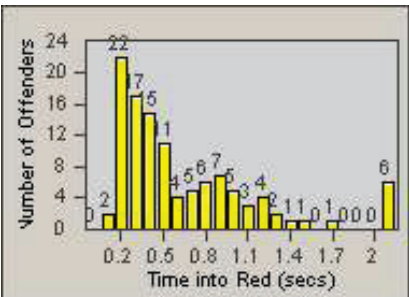

Redflex Redlight Offender Statistics

CONTRACT: Santa Clarita
DATE FROM: 01-Jan-2012

LOCATION: SCL-WCSC-03 Whites Canyon Rd / Soledad Canyon Rd
DATE TO: 31-Mar-2012

LANE 4

LANE TOTAL