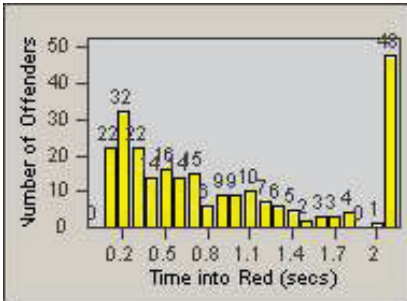

Redflex Redlight Offender Statistics

CONTRACT: Santa Clarita   **LOCATION:** SCL-BCNR-01 Bouquet Canyon Road
DATE FROM: 01-Oct-2011   **DATE TO:** 31-Dec-2011

LANE 4

LANE TOTAL