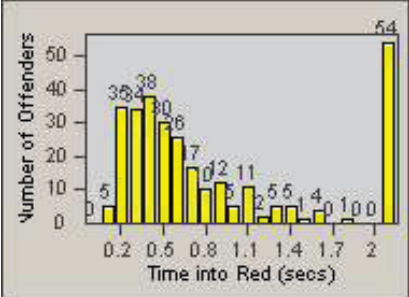

Redflex Redlight Offender Statistics

CONTRACT: Santa Clarita   LOCATION: SCL-WCSC-01 Soledad Canyon Rd / Whites Canyon Rd
DATE FROM: 01-Apr-2012   DATE TO: 30-Jun-2012

LANE 4

LANE TOTAL