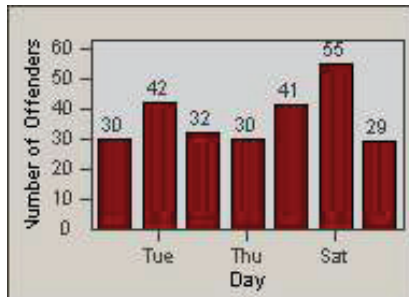

LANE 1

LANE 2

LANE 3

Redflex Redlight Offender Statistics

CONTRACT: Santa Clarita
 DATE FROM: 01-Jan-2012

LOCATION: SCL-BCSC-01 Bouquet Canyon / Seco Canyon
 DATE TO: 31-Mar-2012

LANE 4

LANE TOTAL