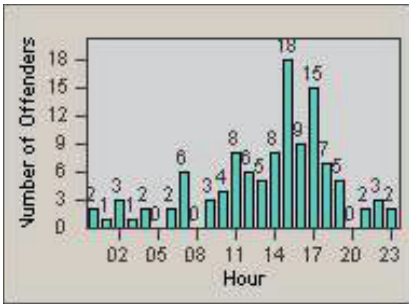

LANE 4

LANE TOTAL

Redflex Redlight Offender Statistics

CONTRACT: Santa Clarita LOCATION: SCL-OVLY-01 Orchard Village Dr / Lyons
 DATE FROM: 01-Jan-2012 DATE TO: 31-Mar-2012

LANE 1

LANE 2

LANE 3

Redflex Redlight Offender Statistics