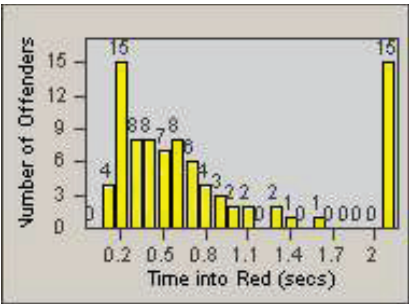

Redflex Redlight Offender Statistics

CONTRACT: Santa Clarita LOCATION: SCL-BCNR-01 Bouquet Canyon Road
 DATE FROM: 01-Jan-2012 DATE TO: 31-Mar-2012

LANE 1

LANE 2

LANE 3

Redflex Redlight Offender Statistics