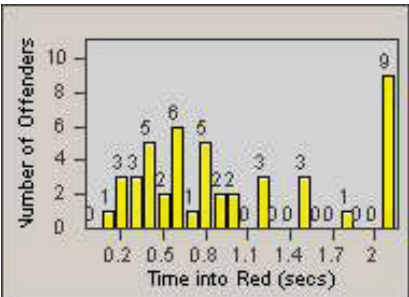

Redflex Redlight Offender Statistics

CONTRACT: Santa Clarita   LOCATION: SCL-BCSC-01 Bouquet Canyon / Seco Canyon
DATE FROM: 01-Oct-2011   DATE TO: 31-Dec-2011

LANE 4