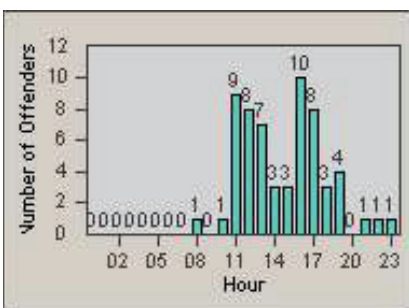

Redflex Redlight Offender Statistics

CONTRACT: Santa Clarita   LOCATION: SCL-NRBC-01 Bouquet Canyon Road
DATE FROM: 01-Apr-2012   DATE TO: 30-Jun-2012

LANE 1

LANE 2

LANE 3