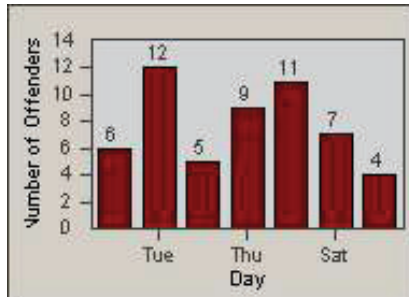

LANE 1

LANE 2

LANE 3

Redflex Redlight Offender Statistics

CONTRACT: Santa Clarita
 DATE FROM: 01-Jan-2012

LOCATION: SCL-BCSC-01 Bouquet Canyon / Seco Canyon
 DATE TO: 31-Mar-2012

LANE 4

LANE TOTAL