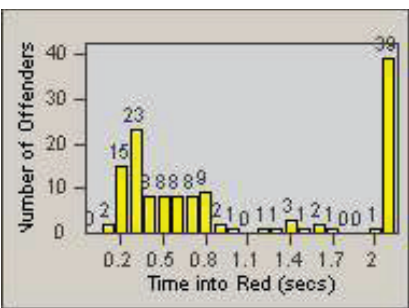

CONTRACT: Santa Clarita **LOCATION:** SCL-BCNR-01 Bouquet Canyon Road
DATE FROM: 01-Oct-2011 **DATE TO:** 31-Dec-2011

LANE 4

LANE TOTAL

Redflex Redlight Offender Statistics

CONTRACT: Santa Clarita
 DATE FROM: 01-Oct-2011

LOCATION: SCL-BCSC-01 Bouquet Canyon / Seco Canyon
 DATE TO: 31-Dec-2011

LANE 1

LANE 2

LANE 3

Redflex Redlight Offender Statistics

CONTRACT: Santa Clarita LOCATION: SCL-BCSC-01 Bouquet Canyon / Seco Canyon
 DATE FROM: 01-Oct-2011 DATE TO: 31-Dec-2011