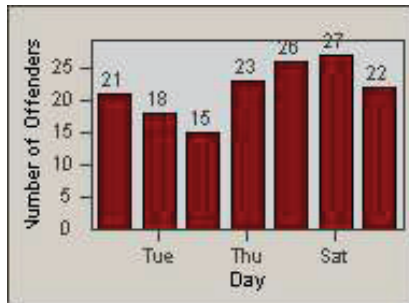

LANE 1

LANE 2

LANE 3

Redflex Redlight Offender Statistics

CONTRACT: Santa Clarita LOCATION: SCL-NRBC-01 Bouquet Canyon Road
 DATE FROM: 01-Apr-2012 DATE TO: 30-Jun-2012

LANE 4

LANE TOTAL

Redflex Redlight Offender Statistics