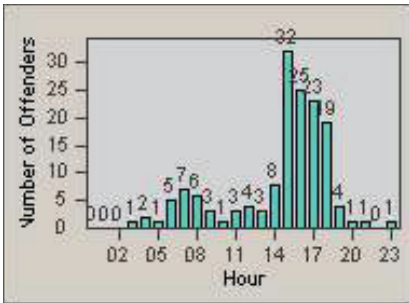

Redflex Redlight Offender Statistics

CONTRACT: Santa Clarita   LOCATION: SCL-NRMB-01 McBean Pkwy / Newhall Ranch Rd
DATE FROM: 01-Jan-2012   DATE TO: 31-Mar-2012

LANE 1

LANE 2

LANE 3