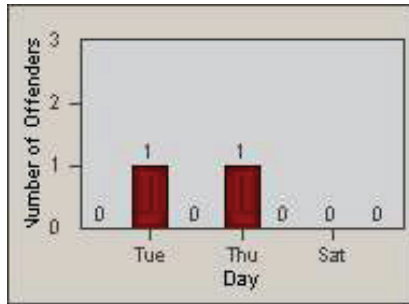

LOCATION: SCL-WCSC-03 Whites Canyon Rd / Soledad Canyon Rd
 DATE TO: 31-Mar-2012

LANE 1

LANE 2

LANE 3

Redflex Redlight Offender Statistics

CONTRACT: Santa Clarita
 DATE FROM: 01-Jan-2012

LOCATION: SCL-WCSC-03 Whites Canyon Rd / Soledad Canyon Rd
 DATE TO: 31-Mar-2012