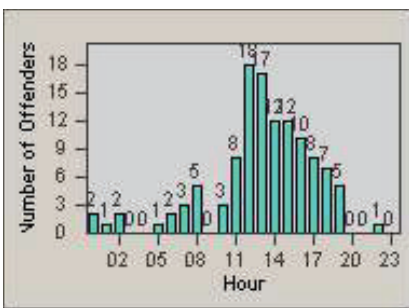

Redflex Redlight Offender Statistics

CONTRACT: Santa Clarita
 DATE FROM: 01-Oct-2011

LOCATION: SCL-BCNR-01 Bouquet Canyon Road
 DATE TO: 31-Dec-2011

LANE 1

LANE 2

LANE 3

Redflex Redlight Offender Statistics