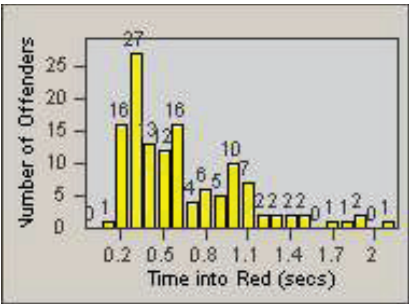

Redflex Redlight Offender Statistics

CONTRACT: Santa Clarita   LOCATION: SCL-MMMB-01 McBean Pkwy / Magic Mtn Pkwy
DATE FROM: 01-Apr-2012   DATE TO: 30-Jun-2012

LANE 1

LANE 2

LANE 3