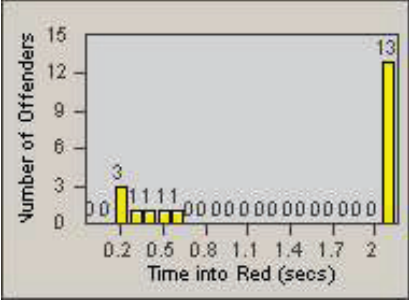

CONTRACT: Santa Clarita LOCATION: SCL-BCNR-01 Bouquet Canyon Road
 DATE FROM: 01-Jan-2012 DATE TO: 31-Mar-2012

LANE 4

LANE TOTAL

Redflex Redlight Offender Statistics

CONTRACT: Santa Clarita LOCATION: SCL-BCSC-01 Bouquet Canyon / Seco Canyon
 DATE FROM: 01-Jan-2012 DATE TO: 31-Mar-2012

LANE 1

LANE 2

LANE 3

Redflex Redlight Offender Statistics

CONTRACT: Santa Clarita
 DATE FROM: 01-Jan-2012

LOCATION: SCL-BCSC-01 Bouquet Canyon / Seco Canyon
 DATE TO: 31-Mar-2012

LANE 4

LANE TOTAL