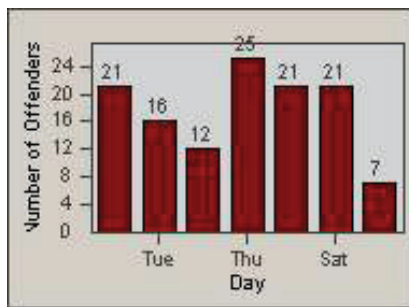

Redflex Redlight Offender Statistics

CONTRACT: Santa Clarita   LOCATION: SCL-VAMB-03 Valencia Blvd.
DATE FROM: 01-Jan-2012   DATE TO: 31-Mar-2012

LANE 1