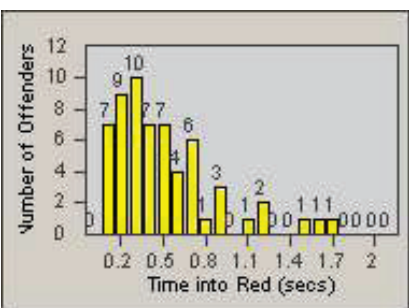

Redflex Redlight Offender Statistics

CONTRACT: Santa Clarita   LOCATION: SCL-NRBC-01 Bouquet Canyon Road
DATE FROM: 01-Apr-2012   DATE TO: 30-Jun-2012

LANE 1

LANE 2

LANE 3