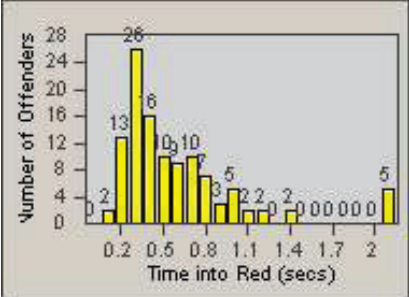

Redflex Redlight Offender Statistics

CONTRACT: Santa Clarita   LOCATION: SCL-NRMB-01 McBean Pkwy / Newhall Ranch Rd
DATE FROM: 01-Oct-2011   DATE TO: 31-Dec-2011

LANE 4

LANE TOTAL