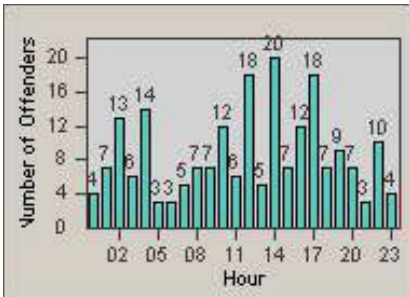

LANE 1

LANE 2

LANE 3

Redflex Redlight Offender Statistics

CONTRACT: Santa Clarita LOCATION: SCL-VAMB-01 Valencia Blvd.
 DATE FROM: 01-Apr-2012 DATE TO: 30-Jun-2012

LANE 4

LANE TOTAL

Redflex Redlight Offender Statistics

CONTRACT: Santa Clarita LOCATION: SCL-VAMB-03 Valencia Blvd.
 DATE FROM: 01-Apr-2012 DATE TO: 30-Jun-2012

LANE 1

LANE 2

LANE 3

Redflex Redlight Offender Statistics

CONTRACT: Santa Clarita LOCATION: SCL-VAMB-03 Valencia Blvd.
 DATE FROM: 01-Apr-2012 DATE TO: 30-Jun-2012