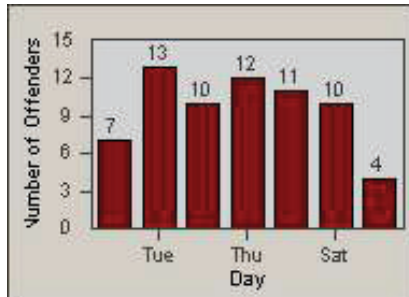

LANE 1

LANE 2

LANE 3

Redflex Redlight Offender Statistics

CONTRACT: Santa Clarita LOCATION: SCL-BCSC-01 Bouquet Canyon / Seco Canyon
 DATE FROM: 01-Apr-2012 DATE TO: 30-Jun-2012

LANE 4

LANE TOTAL

Redflex Redlight Offender Statistics