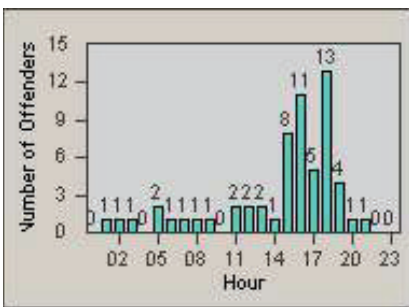

Redflex Redlight Offender Statistics

CONTRACT: Santa Clarita   LOCATION: SCL-NRMB-01 McBean Pkwy / Newhall Ranch Rd
DATE FROM: 01-Apr-2012   DATE TO: 30-Jun-2012

LANE 1