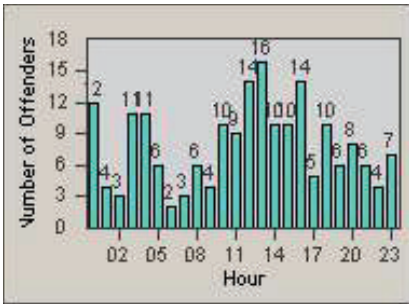

Redflex Redlight Offender Statistics

CONTRACT: Santa Clarita   LOCATION: SCL-VAMB-03 Valencia Blvd.
DATE FROM: 01-Jan-2012   DATE TO: 31-Mar-2012

LANE 2