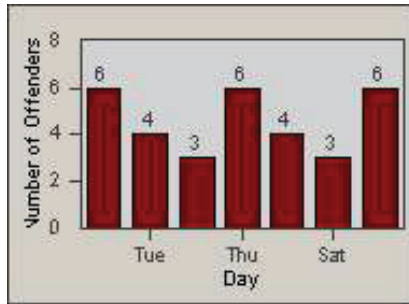

LANE 4

LANE TOTAL

Redflex Redlight Offender Statistics

CONTRACT: Santa Clarita LOCATION: SCL-BCNR-01 Bouquet Canyon Road
 DATE FROM: 01-Apr-2012 DATE TO: 30-Jun-2012

LANE 1

LANE 2

LANE 3

Redflex Redlight Offender Statistics