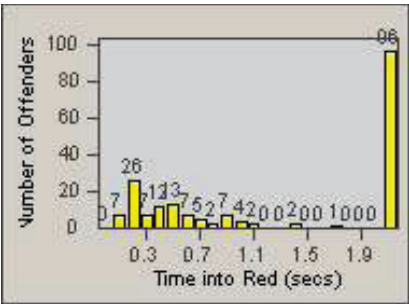

Redflex Redlight Offender Statistics

CONTRACT: Santa Clarita   LOCATION: SCL-VAMB-03 Valencia Blvd.
DATE FROM: 01-Jan-2012   DATE TO: 31-Mar-2012

LANE 2