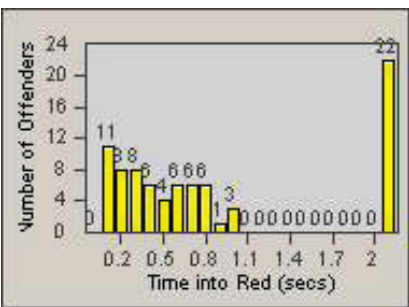

Redflex Redlight Offender Statistics

CONTRACT: Santa Clarita   LOCATION: SCL-BCNR-01 Bouquet Canyon Road
DATE FROM: 01-Jan-2012   DATE TO: 31-Mar-2012

LANE 1