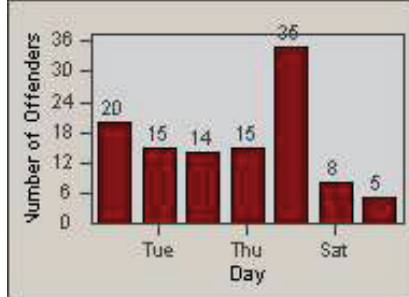

Redflex Redlight Offender Statistics

CONTRACT: Santa Clarita   LOCATION: SCL-NRMB-01 McBean Pkwy / Newhall Ranch Rd
DATE FROM: 01-Oct-2011   DATE TO: 31-Dec-2011

LANE 4

LANE TOTAL