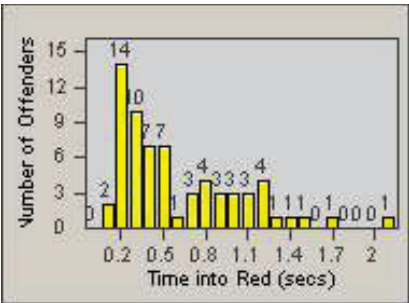

Redflex Redlight Offender Statistics

CONTRACT: Santa Clarita
DATE FROM: 01-Jan-2012

LOCATION: SCL-WCSC-03 Whites Canyon Rd / Soledad Canyon Rd
DATE TO: 31-Mar-2012

LANE 1

LANE 2

LANE 3