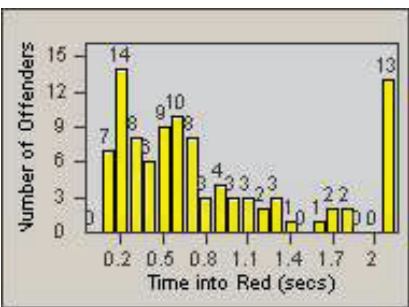

Redflex Redlight Offender Statistics

CONTRACT: Santa Clarita
 DATE FROM: 01-Oct-2011

LOCATION: SCL-BCNR-01 Bouquet Canyon Road
 DATE TO: 31-Dec-2011

LANE 1

LANE 2

LANE 3

Redflex Redlight Offender Statistics