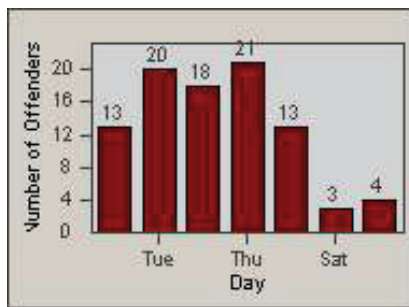

LANE 4

LANE TOTAL

Redflex Redlight Offender Statistics

CONTRACT: Santa Clarita LOCATION: SCL-MMMB-01 McBean Pkwy / Magic Mtn Pkwy
 DATE FROM: 01-Oct-2011 DATE TO: 31-Dec-2011

LANE 1

LANE 2

LANE 3

Redflex Redlight Offender Statistics