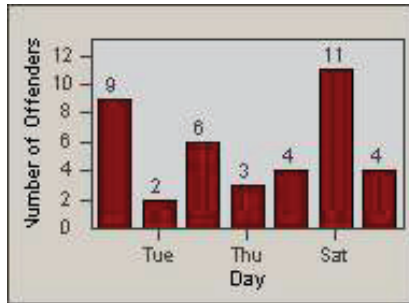

Redflex Redlight Offender Statistics

CONTRACT: Santa Clarita
DATE FROM: 01-Jan-2012

LOCATION: SCL-WCSC-03 Whites Canyon Rd / Soledad Canyon Rd
DATE TO: 31-Mar-2012

LANE 1