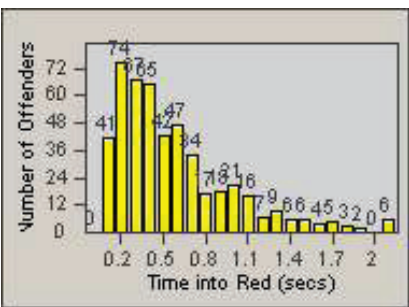

Redflex Redlight Offender Statistics

CONTRACT: Santa Clarita   LOCATION: SCL-VAMB-01 Valencia Blvd.
DATE FROM: 01-Apr-2012   DATE TO: 30-Jun-2012

LANE 1