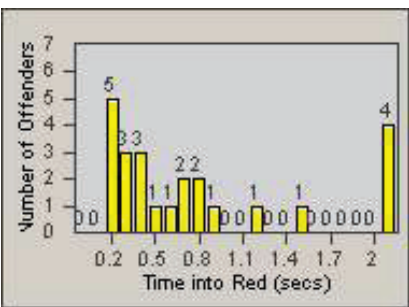

Redflex Redlight Offender Statistics

CONTRACT: Santa Clarita   LOCATION: SCL-NRBC-01 Bouquet Canyon Road
DATE FROM: 01-Oct-2011   DATE TO: 31-Dec-2011

LANE 1