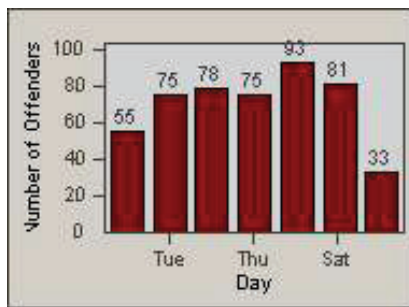

Redflex Redlight Offender Statistics

CONTRACT: Santa Clarita   LOCATION: SCL-VAMB-01 Valencia Blvd.
DATE FROM: 01-Apr-2012   DATE TO: 30-Jun-2012

LANE 1