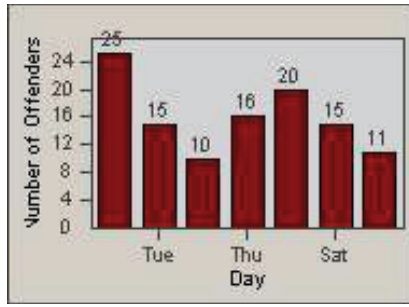

LANE 4

LANE TOTAL

Redflex Redlight Offender Statistics

CONTRACT: Santa Clarita LOCATION: SCL-OVLY-01 Orchard Village Dr / Lyons
 DATE FROM: 01-Jan-2012 DATE TO: 31-Mar-2012

LANE 1

LANE 2

LANE 3

Redflex Redlight Offender Statistics