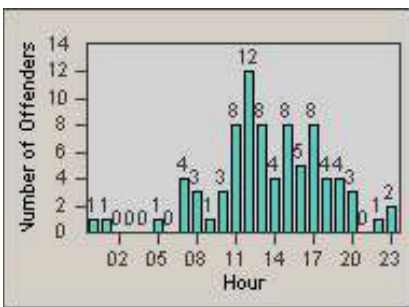

Redflex Redlight Offender Statistics

CONTRACT: Santa Clarita   LOCATION: SCL-BCNR-01 Bouquet Canyon Road
DATE FROM: 01-Jan-2012   DATE TO: 31-Mar-2012

LANE 1