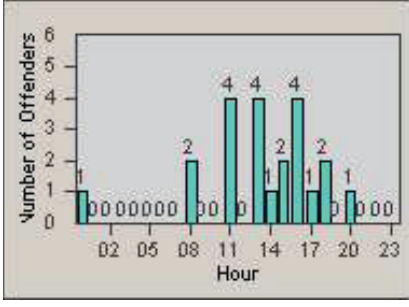

CONTRACT: Santa Clarita LOCATION: SCL-MMMB-01 McBean Pkwy / Magic Mtn Pkwy
 DATE FROM: 01-Oct-2011 DATE TO: 31-Dec-2011

LANE 4

LANE TOTAL

Redflex Redlight Offender Statistics

CONTRACT: Santa Clarita LOCATION: SCL-NRBC-01 Bouquet Canyon Road
 DATE FROM: 01-Oct-2011 DATE TO: 31-Dec-2011

LANE 1

LANE 2

LANE 3

Redflex Redlight Offender Statistics

CONTRACT: Santa Clarita LOCATION: SCL-NRBC-01 Bouquet Canyon Road
 DATE FROM: 01-Oct-2011 DATE TO: 31-Dec-2011

LANE 4

LANE TOTAL

Redflex Redlight Offender Statistics