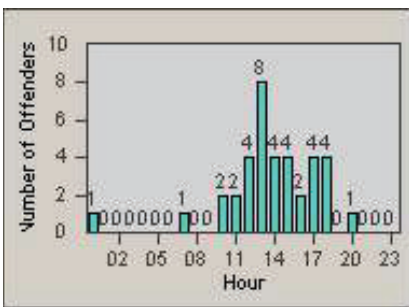

Redflex Redlight Offender Statistics

CONTRACT: Santa Clarita   LOCATION: SCL-NRBC-01 Bouquet Canyon Road
DATE FROM: 01-Apr-2012   DATE TO: 30-Jun-2012

LANE 1