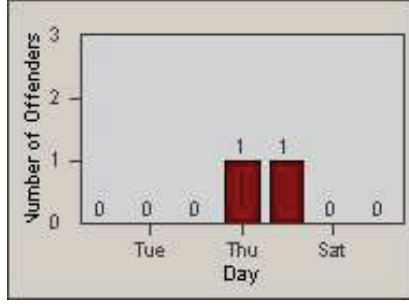

Redflex Redlight Offender Statistics

CONTRACT: Santa Clarita   LOCATION: SCL-VAMB-01 Valencia Blvd.
DATE FROM: 01-Oct-2011   DATE TO: 31-Dec-2011

LANE 3