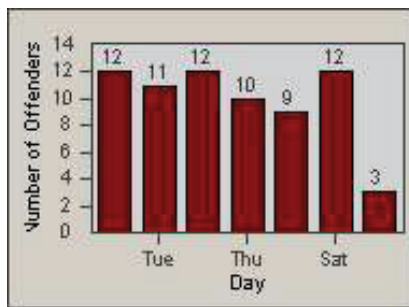

LANE 4

LANE TOTAL

Redflex Redlight Offender Statistics

CONTRACT: Santa Clarita LOCATION: SCL-OVLY-01 Orchard Village Dr / Lyons
 DATE FROM: 01-Oct-2011 DATE TO: 31-Dec-2011

LANE 1

LANE 2

LANE 3

Redflex Redlight Offender Statistics