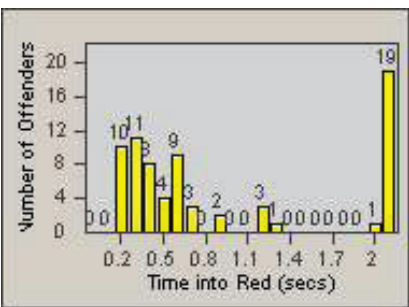

Redflex Redlight Offender Statistics

CONTRACT: Santa Clarita   LOCATION: SCL-BCSC-01 Bouquet Canyon / Seco Canyon
DATE FROM: 01-Apr-2012   DATE TO: 30-Jun-2012

LANE 1