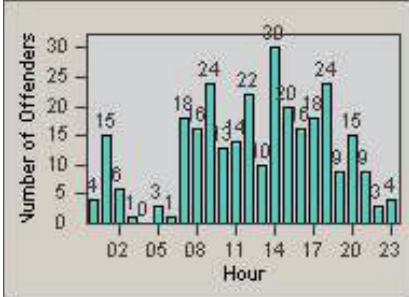

Redflex Redlight Offender Statistics

CONTRACT: Santa Clarita   LOCATION: SCL-WCSC-01 Soledad Canyon Rd / Whites Canyon Rd
DATE FROM: 01-Apr-2012   DATE TO: 30-Jun-2012

LANE 4

LANE TOTAL