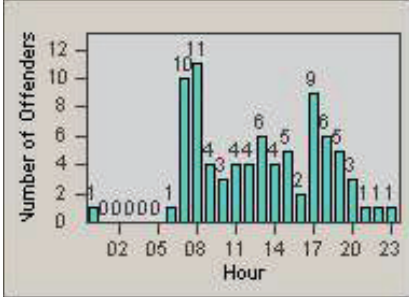

Redflex Redlight Offender Statistics

CONTRACT: Santa Clarita   LOCATION: SCL-MMMB-01 McBean Pkwy / Magic Mtn Pkwy
DATE FROM: 01-Jan-2012   DATE TO: 31-Mar-2012

LANE 1