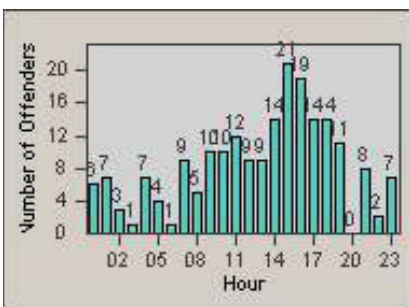

Redflex Redlight Offender Statistics

CONTRACT: Santa Clarita   LOCATION: SCL-OVLY-01 Orchard Village Dr / Lyons
DATE FROM: 01-Apr-2012   DATE TO: 30-Jun-2012

LANE 4

LANE TOTAL