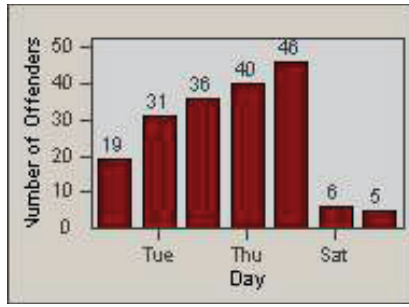

Redflex Redlight Offender Statistics

CONTRACT: Santa Clarita   LOCATION: SCL-NRMB-01 McBean Pkwy / Newhall Ranch Rd
DATE FROM: 01-Apr-2012   DATE TO: 30-Jun-2012

LANE 1

LANE 2

LANE 3