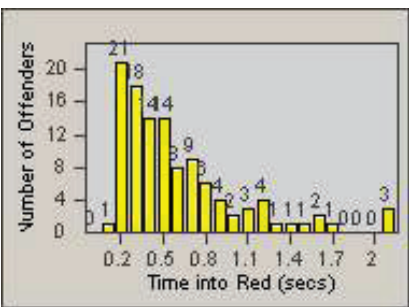

Redflex Redlight Offender Statistics

CONTRACT: Santa Clarita   LOCATION: SCL-MMMB-01 McBean Pkwy / Magic Mtn Pkwy
DATE FROM: 01-Apr-2012   DATE TO: 30-Jun-2012

LANE 1