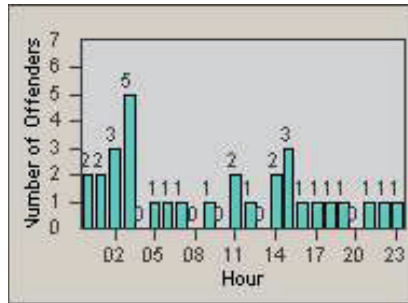

Redflex Redlight Offender Statistics

CONTRACT: Santa Clarita   LOCATION: SCL-BCNR-01 Bouquet Canyon Road
DATE FROM: 01-Apr-2012   DATE TO: 30-Jun-2012

LANE 4