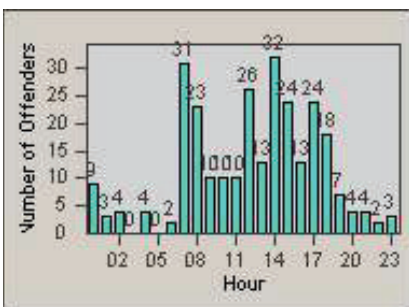

Redflex Redlight Offender Statistics

CONTRACT: Santa Clarita   LOCATION: SCL-WCSC-01 Soledad Canyon Rd / Whites Canyon Rd
DATE FROM: 01-Oct-2011   DATE TO: 31-Dec-2011

LANE 4

LANE TOTAL