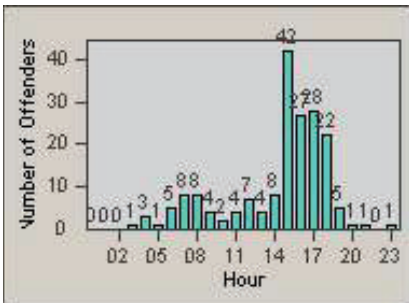

Redflex Redlight Offender Statistics

CONTRACT: Santa Clarita   LOCATION: SCL-NRMB-01 McBean Pkwy / Newhall Ranch Rd
DATE FROM: 01-Jan-2012   DATE TO: 31-Mar-2012

LANE 4

LANE TOTAL