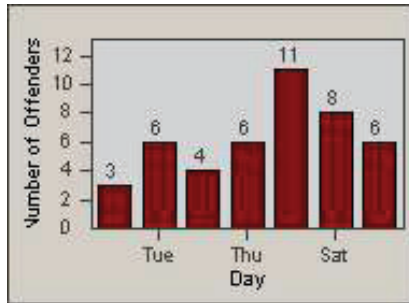

Redflex Redlight Offender Statistics

CONTRACT: Santa Clarita   LOCATION: SCL-NRBC-01 Bouquet Canyon Road
DATE FROM: 01-Jan-2012   DATE TO: 31-Mar-2012

LANE 1