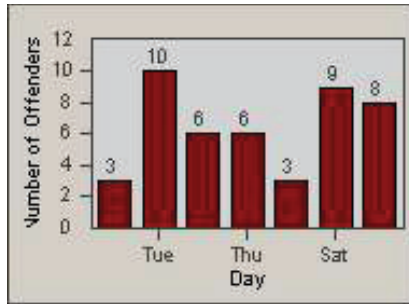

Redflex Redlight Offender Statistics

CONTRACT: Santa Clarita
DATE FROM: 01-Apr-2012

LOCATION: SCL-WCSC-03 Whites Canyon Rd / Soledad Canyon Rd
DATE TO: 30-Jun-2012

LANE 1

LANE 2