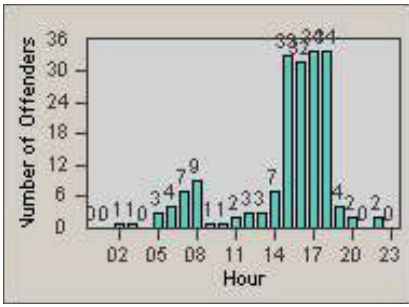

Redflex Redlight Offender Statistics

CONTRACT: Santa Clarita   LOCATION: SCL-NRMB-01 McBean Pkwy / Newhall Ranch Rd
DATE FROM: 01-Apr-2012   DATE TO: 30-Jun-2012

LANE 1

LANE 2

LANE 3