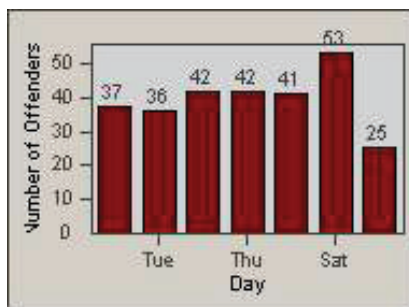

Redflex Redlight Offender Statistics

CONTRACT: Santa Clarita   LOCATION: SCL-WCSC-01 Soledad Canyon Rd / Whites Canyon Rd
DATE FROM: 01-Oct-2011   DATE TO: 31-Dec-2011

LANE 4

LANE TOTAL