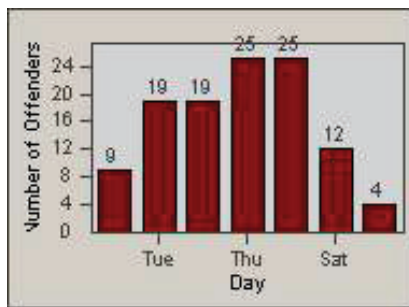

Redflex Redlight Offender Statistics

CONTRACT: Santa Clarita   LOCATION: SCL-MMMB-01 McBean Pkwy / Magic Mtn Pkwy
DATE FROM: 01-Apr-2012   DATE TO: 30-Jun-2012

LANE 1