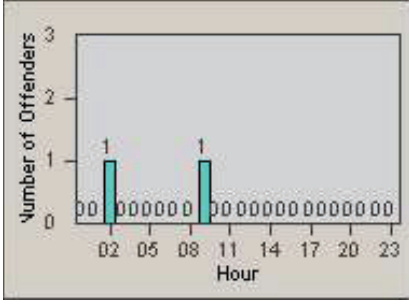

CONTRACT: Santa Clarita LOCATION: SCL-OVLY-01 Orchard Village Dr / Lyons
 DATE FROM: 01-Oct-2011 DATE TO: 31-Dec-2011

LANE 4

LANE TOTAL

Redflex Redlight Offender Statistics

CONTRACT: Santa Clarita LOCATION: SCL-VAMB-01 Valencia Blvd.
 DATE FROM: 01-Oct-2011 DATE TO: 31-Dec-2011

LANE 1

LANE 2

LANE 3

Redflex Redlight Offender Statistics

CONTRACT: Santa Clarita LOCATION: SCL-VAMB-01 Valencia Blvd.
 DATE FROM: 01-Oct-2011 DATE TO: 31-Dec-2011

LANE 4

LANE TOTAL

Redflex Redlight Offender Statistics