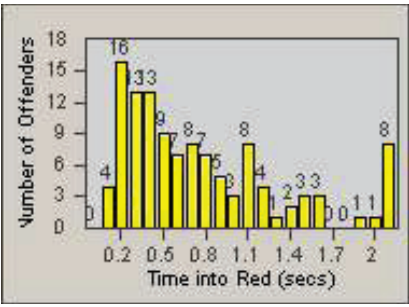

LANE 4

LANE TOTAL

Redflex Redlight Offender Statistics

CONTRACT: Santa Clarita LOCATION: SCL-MMMB-01 McBean Pkwy / Magic Mtn Pkwy
 DATE FROM: 01-Oct-2011 DATE TO: 31-Dec-2011

LANE 1

LANE 2

LANE 3

Redflex Redlight Offender Statistics