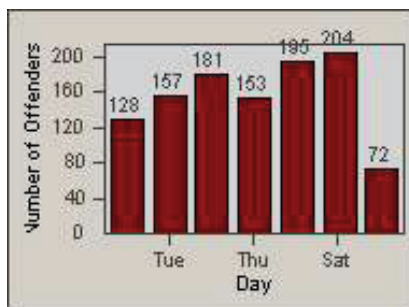

LANE 1

LANE 2

LANE 3

Redflex Redlight Offender Statistics

CONTRACT: Santa Clarita LOCATION: SCL-VAMB-01 Valencia Blvd.
 DATE FROM: 01-Oct-2011 DATE TO: 31-Dec-2011

LANE 4

LANE TOTAL

Redflex Redlight Offender Statistics