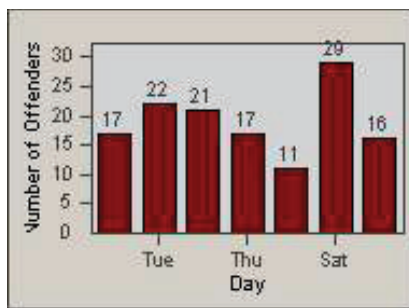

Redflex Redlight Offender Statistics

CONTRACT: Santa Clarita
DATE FROM: 01-Oct-2011

LOCATION: SCL-BCSC-01 Bouquet Canyon / Seco Canyon
DATE TO: 31-Dec-2011

LANE 1

LANE 2

LANE 3