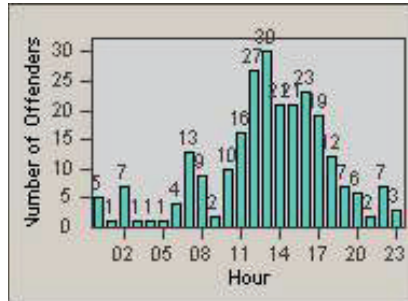

Redflex Redlight Offender Statistics

CONTRACT: Santa Clarita   **LOCATION:** SCL-BCNR-01 Bouquet Canyon Road
DATE FROM: 01-Oct-2011   **DATE TO:** 31-Dec-2011

LANE 4

LANE TOTAL