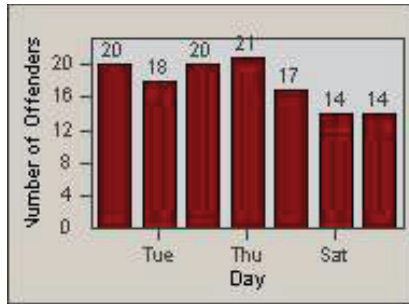

LANE 4

LANE TOTAL

Redflex Redlight Offender Statistics

CONTRACT: Santa Clarita LOCATION: SCL-OVLY-01 Orchard Village Dr / Lyons
 DATE FROM: 01-Oct-2011 DATE TO: 31-Dec-2011

LANE 1

LANE 2

LANE 3

Redflex Redlight Offender Statistics