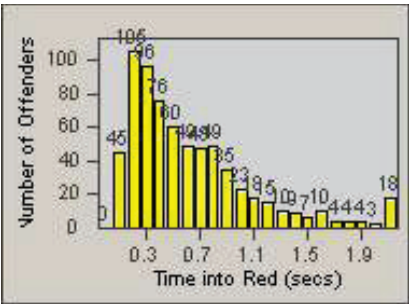

Redflex Redlight Offender Statistics

CONTRACT: Santa Clarita   LOCATION: SCL-VAMB-01 Valencia Blvd.
DATE FROM: 01-Oct-2011   DATE TO: 31-Dec-2011

LANE 2