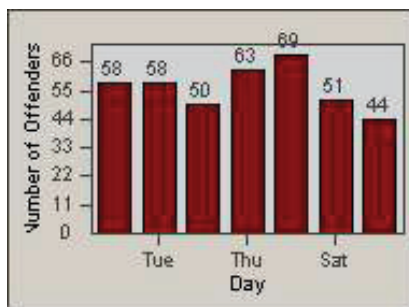

Redflex Redlight Offender Statistics

CONTRACT: Santa Clarita   LOCATION: SCL-VAMB-03 Valencia Blvd.
DATE FROM: 01-Apr-2012   DATE TO: 30-Jun-2012

LANE 4

LANE TOTAL