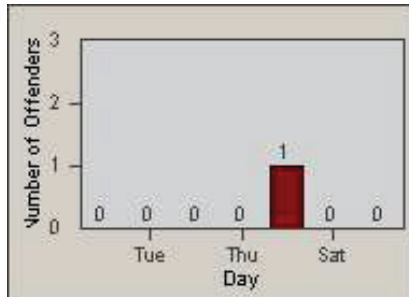

LANE 1

LANE 2

LANE 3

Redflex Redlight Offender Statistics

CONTRACT: Santa Clarita LOCATION: SCL-NRBC-01 Bouquet Canyon Road
 DATE FROM: 01-Apr-2012 DATE TO: 30-Jun-2012

LANE 4

LANE TOTAL

Redflex Redlight Offender Statistics