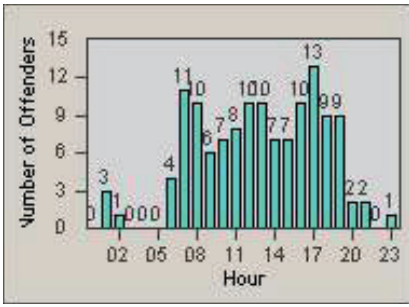

Redflex Redlight Offender Statistics

CONTRACT: Santa Clarita   LOCATION: SCL-MMMB-01 McBean Pkwy / Magic Mtn Pkwy
DATE FROM: 01-Apr-2012   DATE TO: 30-Jun-2012

LANE 1

LANE 2

LANE 3