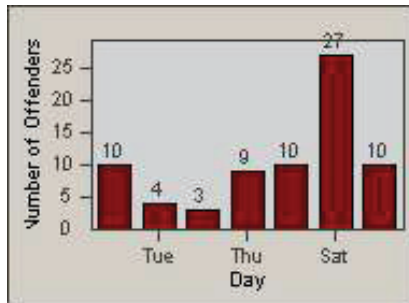

LANE 1

LANE 2

LANE 3

Redflex Redlight Offender Statistics

CONTRACT: Santa Clarita LOCATION: SCL-NRBC-01 Bouquet Canyon Road
 DATE FROM: 01-Oct-2011 DATE TO: 31-Dec-2011

LANE 4

LANE TOTAL

Redflex Redlight Offender Statistics