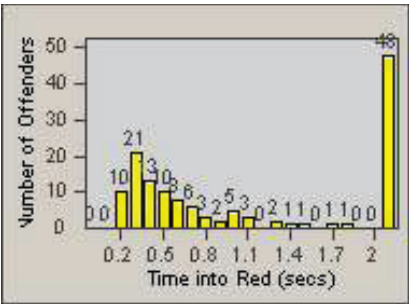

Redflex Redlight Offender Statistics

CONTRACT: Santa Clarita   LOCATION: SCL-BCSC-01 Bouquet Canyon / Seco Canyon
DATE FROM: 01-Jan-2012   DATE TO: 31-Mar-2012

LANE 2