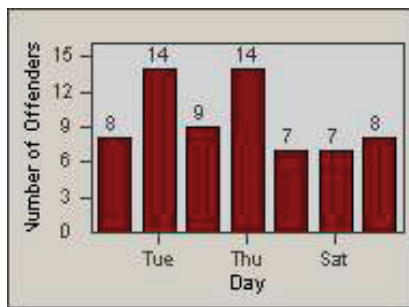

LANE 4

LANE TOTAL

Redflex Redlight Offender Statistics

CONTRACT: Santa Clarita LOCATION: SCL-OVLY-01 Orchard Village Dr / Lyons
 DATE FROM: 01-Jan-2012 DATE TO: 31-Mar-2012

LANE 1

LANE 2

LANE 3

Redflex Redlight Offender Statistics