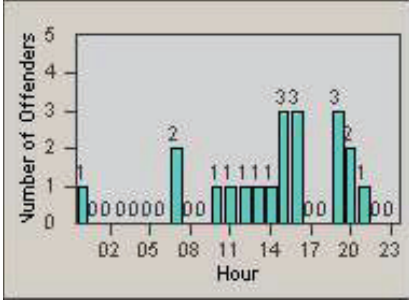

Redflex Redlight Offender Statistics

CONTRACT: Santa Clarita   LOCATION: SCL-BCSC-01 Bouquet Canyon / Seco Canyon
DATE FROM: 01-Jan-2012   DATE TO: 31-Mar-2012

LANE 3