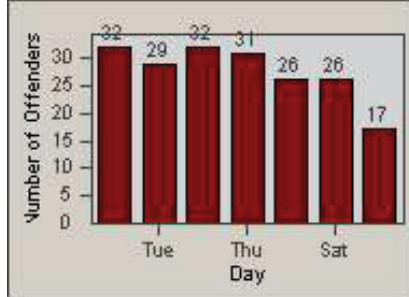

Redflex Redlight Offender Statistics

CONTRACT: Santa Clarita   LOCATION: SCL-OVLY-01 Orchard Village Dr / Lyons
DATE FROM: 01-Oct-2011   DATE TO: 31-Dec-2011

LANE 4

LANE TOTAL