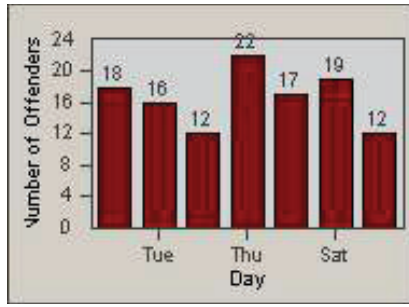

LANE 4

LANE TOTAL

Redflex Redlight Offender Statistics

CONTRACT: Santa Clarita LOCATION: SCL-MMMB-01 McBean Pkwy / Magic Mtn Pkwy
 DATE FROM: 01-Oct-2011 DATE TO: 31-Dec-2011

LANE 1

LANE 2

LANE 3

Redflex Redlight Offender Statistics