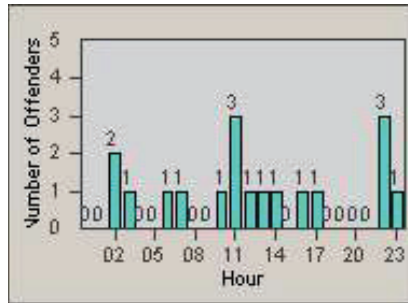

Redflex Redlight Offender Statistics

CONTRACT: Santa Clarita   **LOCATION:** SCL-BCNR-01 Bouquet Canyon Road
DATE FROM: 01-Oct-2011   **DATE TO:** 31-Dec-2011

LANE 4