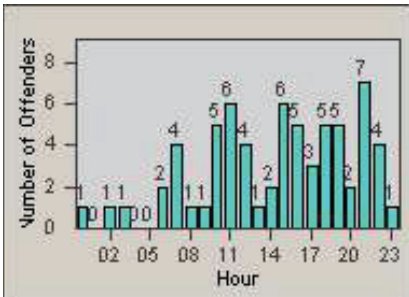

LANE 1

LANE 2

LANE 3

Redflex Redlight Offender Statistics

CONTRACT: Santa Clarita LOCATION: SCL-BCSC-01 Bouquet Canyon / Seco Canyon
 DATE FROM: 01-Apr-2012 DATE TO: 30-Jun-2012

LANE 4

LANE TOTAL

Redflex Redlight Offender Statistics