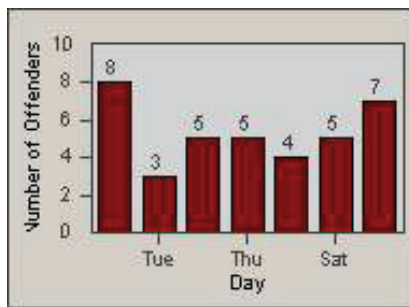

Redflex Redlight Offender Statistics

CONTRACT: Santa Clarita   LOCATION: SCL-NRBC-01 Bouquet Canyon Road
DATE FROM: 01-Apr-2012   DATE TO: 30-Jun-2012

LANE 1