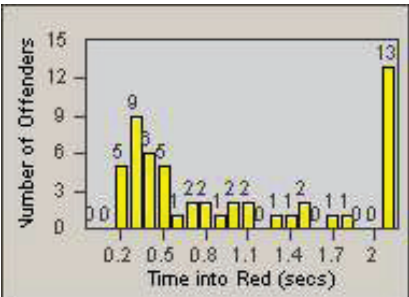

LANE 1

LANE 2

LANE 3

Redflex Redlight Offender Statistics

CONTRACT: Santa Clarita
 DATE FROM: 01-Jan-2012

LOCATION: SCL-BCSC-01 Bouquet Canyon / Seco Canyon
 DATE TO: 31-Mar-2012

LANE 4

LANE TOTAL