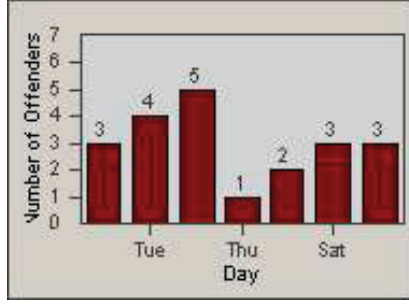

CONTRACT: Santa Clarita LOCATION: SCL-VAMB-03 Valencia Blvd.
 DATE FROM: 01-Jan-2012 DATE TO: 31-Mar-2012

LANE 1

LANE 2

LANE 3

Redflex Redlight Offender Statistics

CONTRACT: Santa Clarita LOCATION: SCL-VAMB-03 Valencia Blvd.
 DATE FROM: 01-Jan-2012 DATE TO: 31-Mar-2012