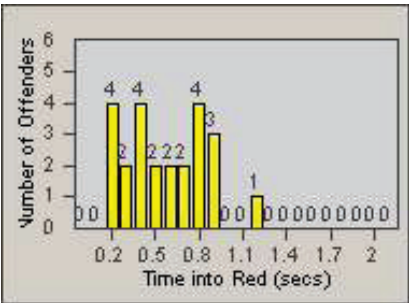

Redflex Redlight Offender Statistics

CONTRACT: Santa Clarita
DATE FROM: 01-Apr-2012

LOCATION: SCL-WCSC-03 Whites Canyon Rd / Soledad Canyon Rd
DATE TO: 30-Jun-2012

LANE 1