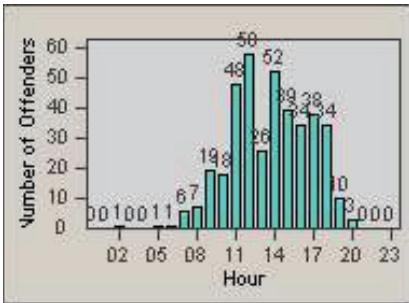

Redflex Redlight Offender Statistics

CONTRACT: Santa Clarita   LOCATION: SCL-VAMB-01 Valencia Blvd.
DATE FROM: 01-Jan-2012   DATE TO: 31-Mar-2012

LANE 1