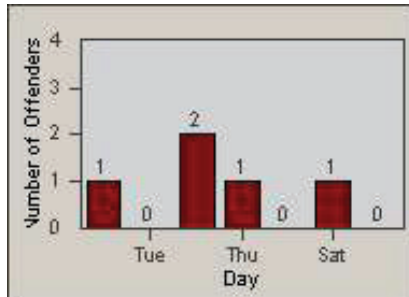

LANE 1

LANE 2

LANE 3

Redflex Redlight Offender Statistics

CONTRACT: Santa Clarita LOCATION: SCL-NRBC-01 Bouquet Canyon Road
 DATE FROM: 01-Jan-2012 DATE TO: 31-Mar-2012

LANE 4

LANE TOTAL

Redflex Redlight Offender Statistics