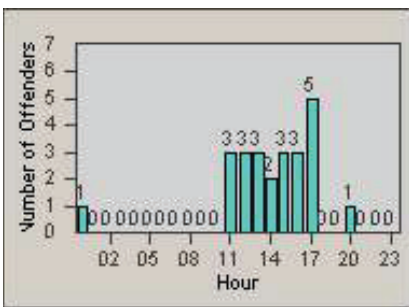

LANE 1

LANE 2

LANE 3

Redflex Redlight Offender Statistics

CONTRACT: Santa Clarita LOCATION: SCL-NRBC-01 Bouquet Canyon Road
 DATE FROM: 01-Oct-2011 DATE TO: 31-Dec-2011

LANE 4

LANE TOTAL

Redflex Redlight Offender Statistics