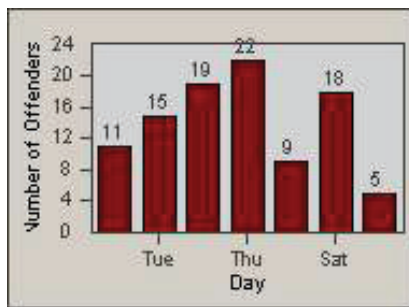

Redflex Redlight Offender Statistics

CONTRACT: Santa Clarita
 DATE FROM: 01-Oct-2011

LOCATION: SCL-BCNR-01 Bouquet Canyon Road
 DATE TO: 31-Dec-2011

LANE 1

LANE 2

LANE 3

Redflex Redlight Offender Statistics