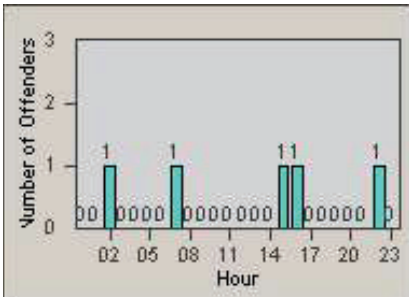

LANE 1

LANE 2

LANE 3

Redflex Redlight Offender Statistics

CONTRACT: Santa Clarita LOCATION: SCL-NRBC-01 Bouquet Canyon Road
 DATE FROM: 01-Jan-2012 DATE TO: 31-Mar-2012

LANE 4

LANE TOTAL

Redflex Redlight Offender Statistics