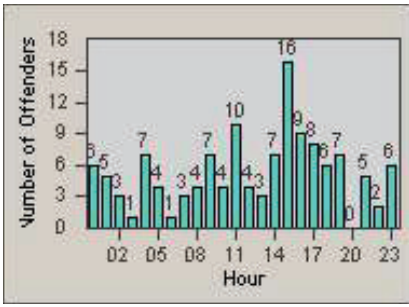

LANE 4

LANE TOTAL

Redflex Redlight Offender Statistics

CONTRACT: Santa Clarita LOCATION: SCL-OVLY-01 Orchard Village Dr / Lyons
 DATE FROM: 01-Apr-2012 DATE TO: 30-Jun-2012

LANE 1

LANE 2

LANE 3

Redflex Redlight Offender Statistics