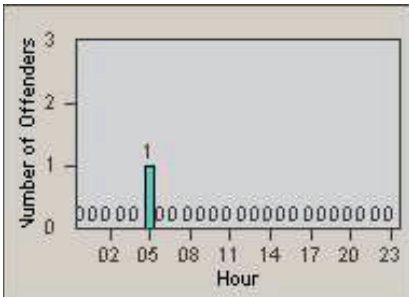

LANE 1

LANE 2

LANE 3

Redflex Redlight Offender Statistics

CONTRACT: Santa Clarita LOCATION: SCL-NRBC-01 Bouquet Canyon Road
 DATE FROM: 01-Apr-2012 DATE TO: 30-Jun-2012

LANE 4

LANE TOTAL

Redflex Redlight Offender Statistics