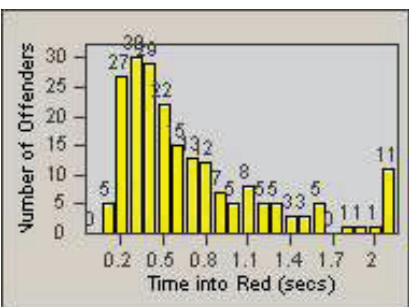

Redflex Redlight Offender Statistics

CONTRACT: Santa Clarita   LOCATION: SCL-MMMB-01 McBean Pkwy / Magic Mtn Pkwy
DATE FROM: 01-Oct-2011   DATE TO: 31-Dec-2011

LANE 4

LANE TOTAL