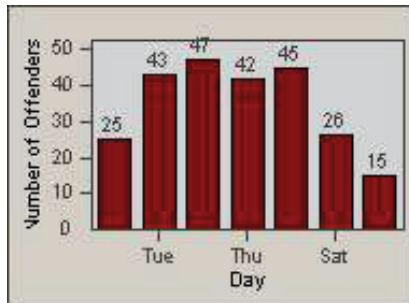

Redflex Redlight Offender Statistics

CONTRACT: Santa Clarita
DATE FROM: 01-Apr-2012

LOCATION: SCL-MMMB-01 McBean Pkwy / Magic Mtn Pkwy
DATE TO: 30-Jun-2012

LANE 4

LANE TOTAL