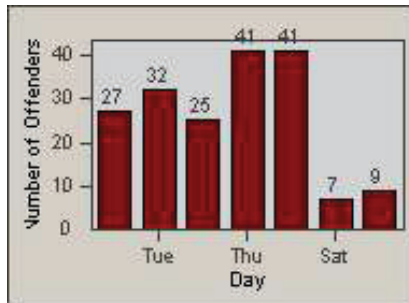

Redflex Redlight Offender Statistics

CONTRACT: Santa Clarita   LOCATION: SCL-NRMB-01 McBean Pkwy / Newhall Ranch Rd
DATE FROM: 01-Jan-2012   DATE TO: 31-Mar-2012

LANE 4

LANE TOTAL