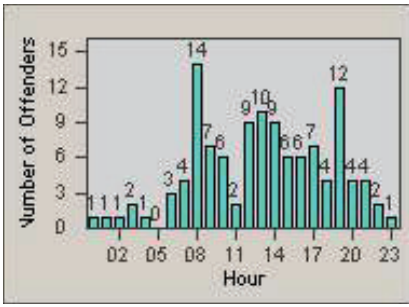

LANE 4

LANE TOTAL

Redflex Redlight Offender Statistics

CONTRACT: Santa Clarita LOCATION: SCL-MMMB-01 McBean Pkwy / Magic Mtn Pkwy
 DATE FROM: 01-Oct-2011 DATE TO: 31-Dec-2011

LANE 1

LANE 2

LANE 3

Redflex Redlight Offender Statistics