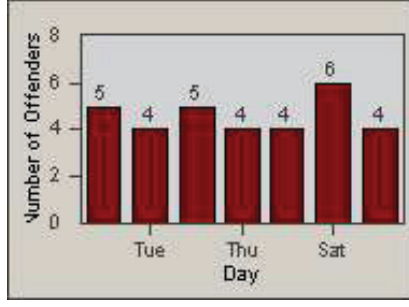

Redflex Redlight Offender Statistics

CONTRACT: Santa Clarita   LOCATION: SCL-BCSC-01 Bouquet Canyon / Seco Canyon
DATE FROM: 01-Apr-2012   DATE TO: 30-Jun-2012

LANE 3