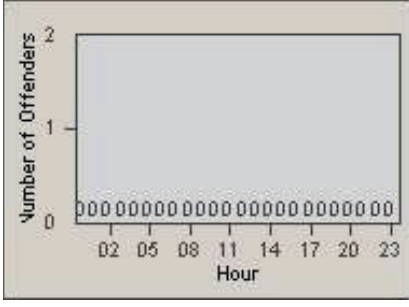

CONTRACT: Santa Clarita LOCATION: SCL-MMMB-01 McBean Pkwy / Magic Mtn Pkwy
 DATE FROM: 01-Apr-2012 DATE TO: 30-Jun-2012

LANE 1

LANE 2

LANE 3

Redflex Redlight Offender Statistics

CONTRACT: Santa Clarita
 DATE FROM: 01-Apr-2012