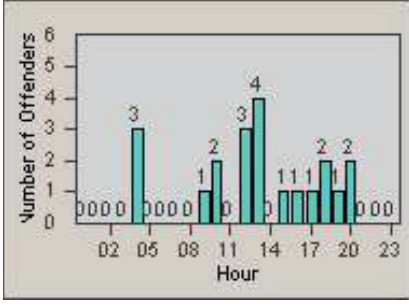

CONTRACT: Santa Clarita LOCATION: SCL-VAMB-03 Valencia Blvd.
 DATE FROM: 01-Jan-2012 DATE TO: 31-Mar-2012

LANE 1

LANE 2

LANE 3

Redflex Redlight Offender Statistics

CONTRACT: Santa Clarita LOCATION: SCL-VAMB-03 Valencia Blvd.
 DATE FROM: 01-Jan-2012 DATE TO: 31-Mar-2012