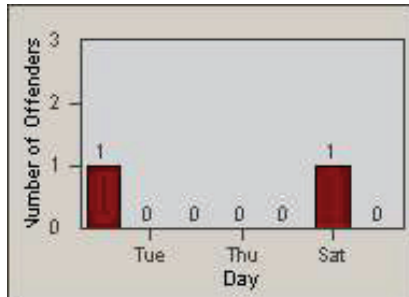

Redflex Redlight Offender Statistics

CONTRACT: Santa Clarita
DATE FROM: 01-Oct-2011

LOCATION: SCL-WCSC-03 Whites Canyon Rd / Soledad Canyon Rd
DATE TO: 31-Dec-2011

LANE 4