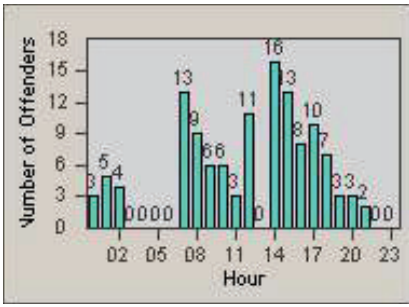

LANE 4

LANE TOTAL

Redflex Redlight Offender Statistics

CONTRACT: Santa Clarita LOCATION: SCL-WCSC-01 Soledad Canyon Rd / Whites Canyon Rd
 DATE FROM: 01-Jan-2012 DATE TO: 31-Mar-2012

LANE 1

LANE 2

LANE 3

Redflex Redlight Offender Statistics