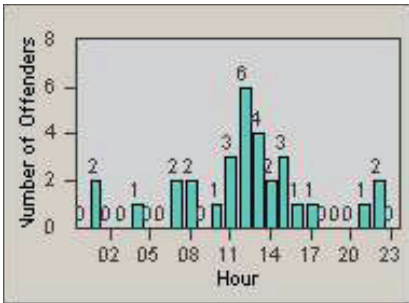

Redflex Redlight Offender Statistics

CONTRACT: Santa Clarita   LOCATION: SCL-NRBC-01 Bouquet Canyon Road
DATE FROM: 01-Jan-2012   DATE TO: 31-Mar-2012

LANE 1

LANE 2

LANE 3