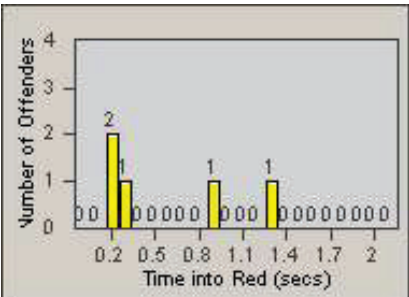

LANE 1

LANE 2

LANE 3

Redflex Redlight Offender Statistics

CONTRACT: Santa Clarita LOCATION: SCL-NRBC-01 Bouquet Canyon Road
 DATE FROM: 01-Jan-2012 DATE TO: 31-Mar-2012

LANE 4

LANE TOTAL

Redflex Redlight Offender Statistics