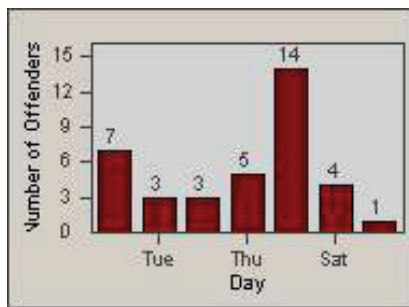

Redflex Redlight Offender Statistics

CONTRACT: Santa Clarita   LOCATION: SCL-NRMB-01 McBean Pkwy / Newhall Ranch Rd
DATE FROM: 01-Oct-2011   DATE TO: 31-Dec-2011

LANE 1