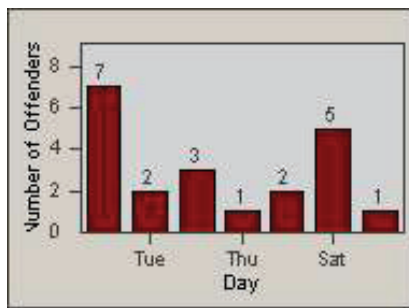

LOCATION: SCL-BCSC-01 Bouquet Canyon / Seco Canyon
 DATE TO: 31-Dec-2011

LANE 1

LANE 2

LANE 3

Redflex Redlight Offender Statistics

CONTRACT: Santa Clarita LOCATION: SCL-BCSC-01 Bouquet Canyon / Seco Canyon
 DATE FROM: 01-Oct-2011 DATE TO: 31-Dec-2011