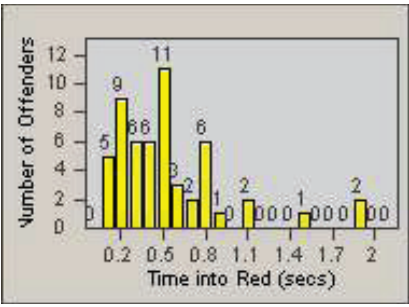

Redflex Redlight Offender Statistics

CONTRACT: Santa Clarita   LOCATION: SCL-NRBC-01 Bouquet Canyon Road
DATE FROM: 01-Apr-2012   DATE TO: 30-Jun-2012

LANE 1

LANE 2