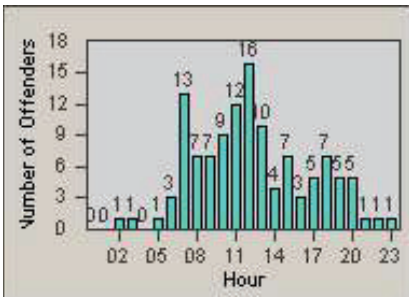

LANE 1

LANE 2

LANE 3

Redflex Redlight Offender Statistics

CONTRACT: Santa Clarita
 DATE FROM: 01-Oct-2011

LOCATION: SCL-WCSC-03 Whites Canyon Rd / Soledad Canyon Rd
 DATE TO: 31-Dec-2011

LANE 4

LANE TOTAL

Redflex Redlight Offender Statistics

CONTRACT: Santa Clarita LOCATION: SCL-BCNR-01 Bouquet Canyon Road
 DATE FROM: 01-Jan-2012 DATE TO: 31-Mar-2012

LANE 1

LANE 2

LANE 3

Redflex Redlight Offender Statistics