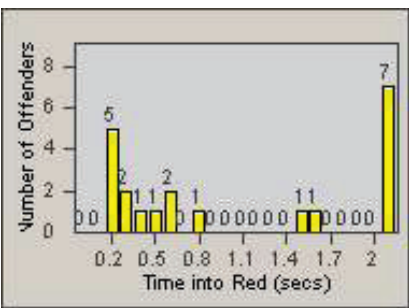

LOCATION: SCL-BCSC-01 Bouquet Canyon / Seco Canyon
 DATE TO: 31-Dec-2011

LANE 1

LANE 2

LANE 3

Redflex Redlight Offender Statistics

CONTRACT: Santa Clarita LOCATION: SCL-BCSC-01 Bouquet Canyon / Seco Canyon
 DATE FROM: 01-Oct-2011 DATE TO: 31-Dec-2011