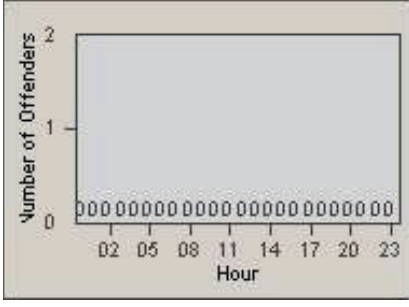

CONTRACT: Santa Clarita LOCATION: SCL-NRMB-01 McBean Pkwy / Newhall Ranch Rd
 DATE FROM: 01-Oct-2011 DATE TO: 31-Dec-2011

LANE 1

LANE 2

LANE 3

Redflex Redlight Offender Statistics

CONTRACT: Santa Clarita LOCATION: SCL-NRMB-01 McBean Pkwy / Newhall Ranch Rd
 DATE FROM: 01-Oct-2011 DATE TO: 31-Dec-2011