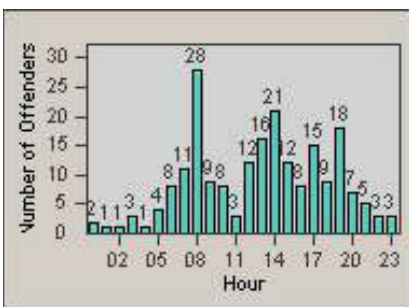

Redflex Redlight Offender Statistics

CONTRACT: Santa Clarita   LOCATION: SCL-MMMB-01 McBean Pkwy / Magic Mtn Pkwy
DATE FROM: 01-Oct-2011   DATE TO: 31-Dec-2011

LANE 4

LANE TOTAL