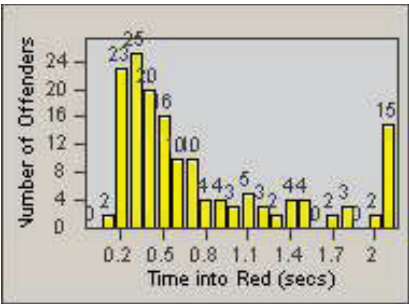

LANE 4

LANE TOTAL

Redflex Redlight Offender Statistics

CONTRACT: Santa Clarita LOCATION: SCL-WCSC-01 Soledad Canyon Rd / Whites Canyon Rd
 DATE FROM: 01-Oct-2011 DATE TO: 31-Dec-2011

LANE 1

LANE 2

LANE 3

Redflex Redlight Offender Statistics