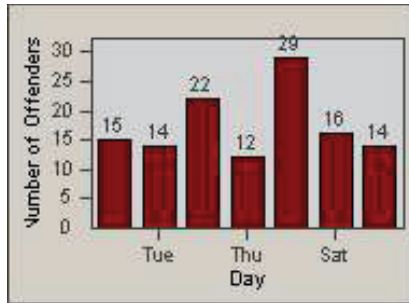

LANE 4

LANE TOTAL

Redflex Redlight Offender Statistics

CONTRACT: Santa Clarita LOCATION: SCL-BCNR-01 Bouquet Canyon Road
 DATE FROM: 01-Apr-2012 DATE TO: 30-Jun-2012

LANE 1

LANE 2

LANE 3

Redflex Redlight Offender Statistics