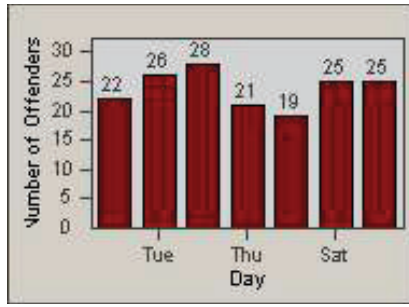

Redflex Redlight Offender Statistics

CONTRACT: Santa Clarita   LOCATION: SCL-VAMB-03 Valencia Blvd.
DATE FROM: 01-Oct-2011   DATE TO: 31-Dec-2011

LANE 2