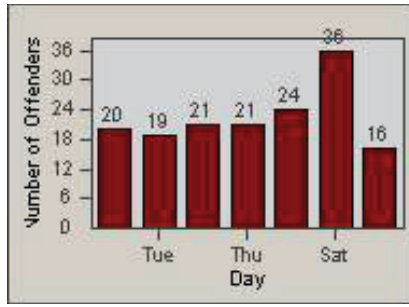

LANE 4

LANE TOTAL

Redflex Redlight Offender Statistics

CONTRACT: Santa Clarita LOCATION: SCL-WCSC-01 Soledad Canyon Rd / Whites Canyon Rd
 DATE FROM: 01-Oct-2011 DATE TO: 31-Dec-2011

LANE 1

LANE 2

LANE 3

Redflex Redlight Offender Statistics