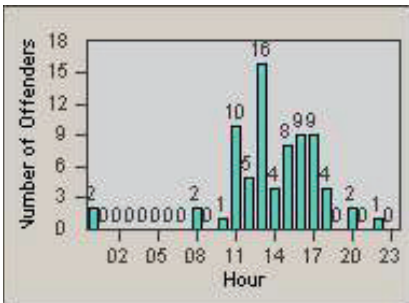

LANE 1

LANE 2

LANE 3

Redflex Redlight Offender Statistics

CONTRACT: Santa Clarita LOCATION: SCL-NRBC-01 Bouquet Canyon Road
 DATE FROM: 01-Oct-2011 DATE TO: 31-Dec-2011

LANE 4

LANE TOTAL

Redflex Redlight Offender Statistics