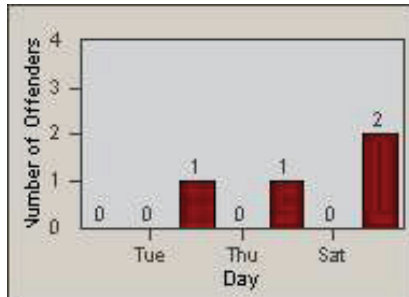

LANE 1

LANE 2

LANE 3

Redflex Redlight Offender Statistics

CONTRACT: Santa Clarita LOCATION: SCL-VAMB-01 Valencia Blvd.
 DATE FROM: 01-Apr-2012 DATE TO: 30-Jun-2012

LANE 4

LANE TOTAL

Redflex Redlight Offender Statistics