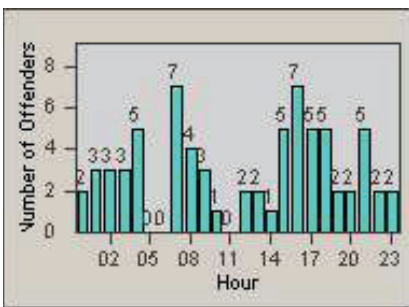

Redflex Redlight Offender Statistics

CONTRACT: Santa Clarita   LOCATION: SCL-BCSC-01 Bouquet Canyon / Seco Canyon
DATE FROM: 01-Apr-2012   DATE TO: 30-Jun-2012

LANE 1