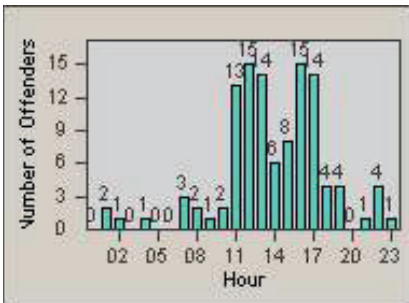

LANE 1

LANE 2

LANE 3

Redflex Redlight Offender Statistics

CONTRACT: Santa Clarita LOCATION: SCL-NRBC-01 Bouquet Canyon Road
 DATE FROM: 01-Jan-2012 DATE TO: 31-Mar-2012

LANE 4

LANE TOTAL

Redflex Redlight Offender Statistics