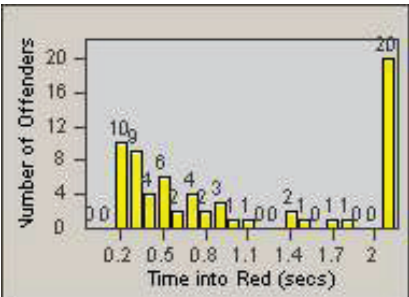

LANE 1

LANE 2

LANE 3

Redflex Redlight Offender Statistics

CONTRACT: Santa Clarita LOCATION: SCL-BCSC-01 Bouquet Canyon / Seco Canyon
 DATE FROM: 01-Apr-2012 DATE TO: 30-Jun-2012

LANE 4

LANE TOTAL

Redflex Redlight Offender Statistics