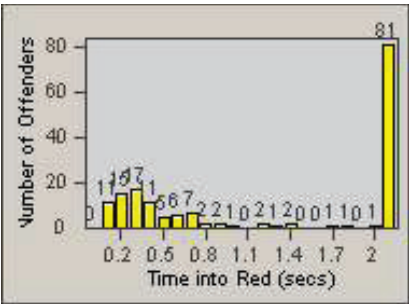

Redflex Redlight Offender Statistics

CONTRACT: Santa Clarita   LOCATION: SCL-VAMB-03 Valencia Blvd.
DATE FROM: 01-Oct-2011   DATE TO: 31-Dec-2011

LANE 2