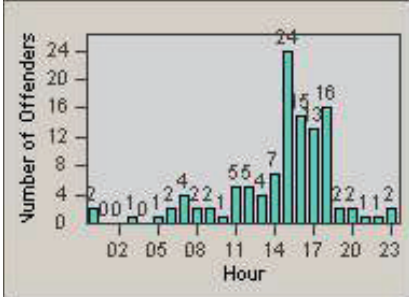

Redflex Redlight Offender Statistics

CONTRACT: Santa Clarita   LOCATION: SCL-NRMB-01 McBean Pkwy / Newhall Ranch Rd
DATE FROM: 01-Oct-2011   DATE TO: 31-Dec-2011

LANE 4

LANE TOTAL