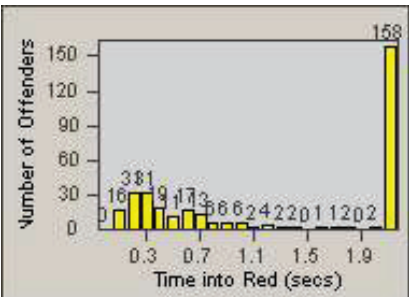

Redflex Redlight Offender Statistics

CONTRACT: Santa Clarita   LOCATION: SCL-VAMB-03 Valencia Blvd.
DATE FROM: 01-Oct-2011   DATE TO: 31-Dec-2011

LANE 4

LANE TOTAL