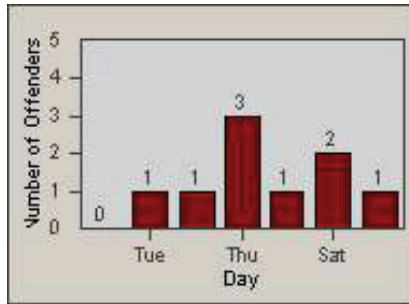

Redflex Redlight Offender Statistics

CONTRACT: Santa Clarita   LOCATION: SCL-VAMB-01 Valencia Blvd.
DATE FROM: 01-Jan-2012   DATE TO: 31-Mar-2012

LANE 1

LANE 2

LANE 3