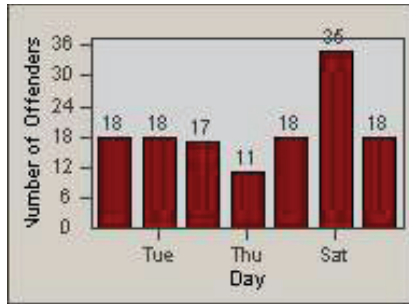

Redflex Redlight Offender Statistics

CONTRACT: Santa Clarita   LOCATION: SCL-BCSC-01 Bouquet Canyon / Seco Canyon
DATE FROM: 01-Jan-2012   DATE TO: 31-Mar-2012

LANE 2