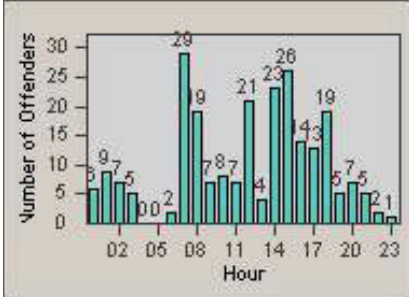

Redflex Redlight Offender Statistics

CONTRACT: Santa Clarita   LOCATION: SCL-WCSC-01 Soledad Canyon Rd / Whites Canyon Rd
DATE FROM: 01-Jan-2012   DATE TO: 31-Mar-2012

LANE 4

LANE TOTAL