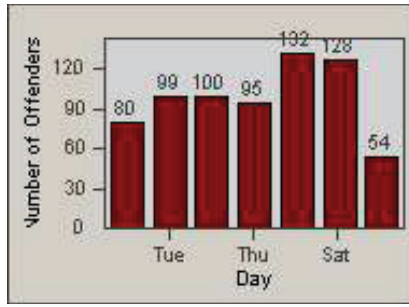

Redflex Redlight Offender Statistics

CONTRACT: Santa Clarita   LOCATION: SCL-VAMB-01 Valencia Blvd.
DATE FROM: 01-Oct-2011   DATE TO: 31-Dec-2011

LANE 2