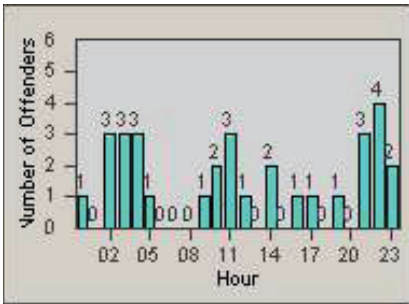

LANE 4

LANE TOTAL

Redflex Redlight Offender Statistics

CONTRACT: Santa Clarita LOCATION: SCL-BCNR-01 Bouquet Canyon Road
 DATE FROM: 01-Apr-2012 DATE TO: 30-Jun-2012

LANE 1

LANE 2

LANE 3

Redflex Redlight Offender Statistics