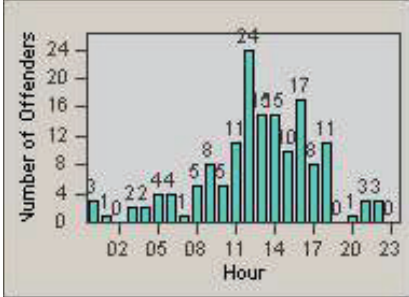

Redflex Redlight Offender Statistics

CONTRACT: Santa Clarita   LOCATION: SCL-VAMB-03 Valencia Blvd.
DATE FROM: 01-Apr-2012   DATE TO: 30-Jun-2012

LANE 1