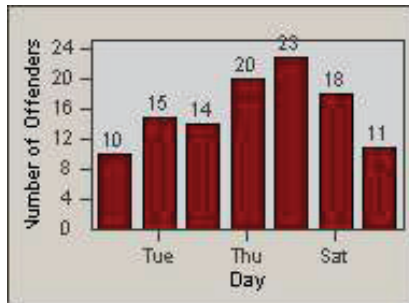

LANE 1

LANE 2

LANE 3

Redflex Redlight Offender Statistics

CONTRACT: Santa Clarita LOCATION: SCL-NRBC-01 Bouquet Canyon Road
 DATE FROM: 01-Jan-2012 DATE TO: 31-Mar-2012

LANE 4

LANE TOTAL

Redflex Redlight Offender Statistics