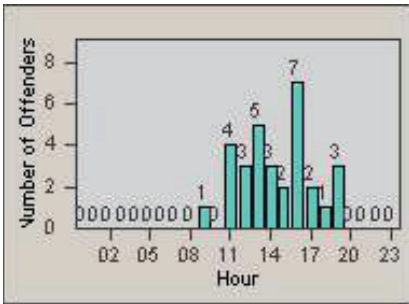

Redflex Redlight Offender Statistics

CONTRACT: Santa Clarita   LOCATION: SCL-NRBC-01 Bouquet Canyon Road
DATE FROM: 01-Jan-2012   DATE TO: 31-Mar-2012

LANE 1

LANE 2

LANE 3