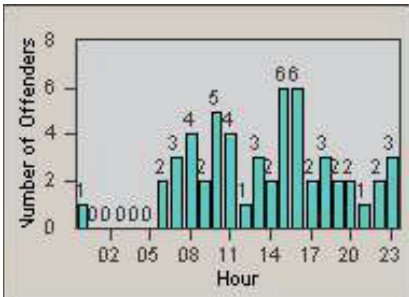

LANE 1

LANE 2

LANE 3

Redflex Redlight Offender Statistics

CONTRACT: Santa Clarita
 DATE FROM: 01-Jan-2012

LOCATION: SCL-BCSC-01 Bouquet Canyon / Seco Canyon
 DATE TO: 31-Mar-2012

LANE 4

LANE TOTAL