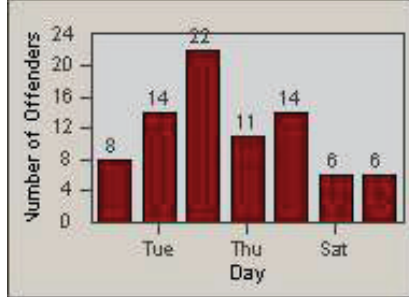

Redflex Redlight Offender Statistics

CONTRACT: Santa Clarita   LOCATION: SCL-MMMB-01 McBean Pkwy / Magic Mtn Pkwy
DATE FROM: 01-Jan-2012   DATE TO: 31-Mar-2012

LANE 1