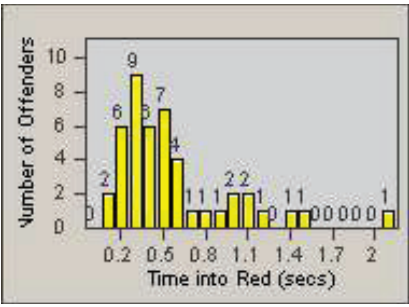

Redflex Redlight Offender Statistics

CONTRACT: Santa Clarita
DATE FROM: 01-Apr-2012

LOCATION: SCL-WCSC-03 Whites Canyon Rd / Soledad Canyon Rd
DATE TO: 30-Jun-2012

LANE 1

LANE 2