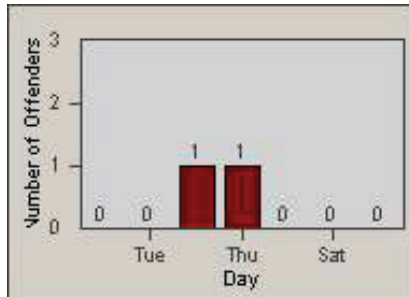

LANE 1

LANE 2

LANE 3

Redflex Redlight Offender Statistics

CONTRACT: Santa Clarita LOCATION: SCL-VAMB-01 Valencia Blvd.
 DATE FROM: 01-Jan-2012 DATE TO: 31-Mar-2012

LANE 4

LANE TOTAL

Redflex Redlight Offender Statistics