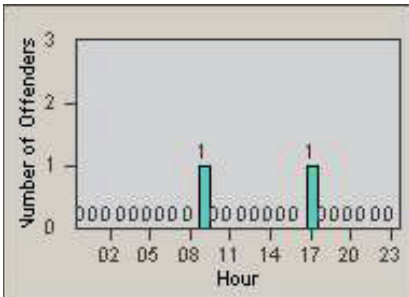

LANE 1

LANE 2

LANE 3

Redflex Redlight Offender Statistics

CONTRACT: Santa Clarita LOCATION: SCL-VAMB-01 Valencia Blvd.
 DATE FROM: 01-Jan-2012 DATE TO: 31-Mar-2012

LANE 4

LANE TOTAL

Redflex Redlight Offender Statistics