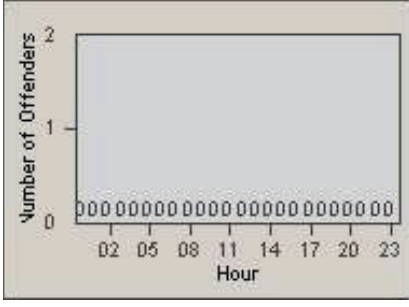

Redflex Redlight Offender Statistics

CONTRACT: Santa Clarita   LOCATION: SCL-WCSC-01 Soledad Canyon Rd / Whites Canyon Rd
DATE FROM: 01-Apr-2012   DATE TO: 30-Jun-2012

LANE 3