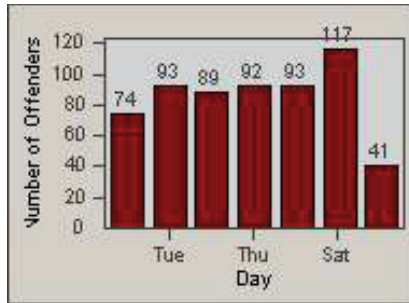

Redflex Redlight Offender Statistics

CONTRACT: Santa Clarita   LOCATION: SCL-VAMB-01 Valencia Blvd.
DATE FROM: 01-Jan-2012   DATE TO: 31-Mar-2012

LANE 1

LANE 2

LANE 3