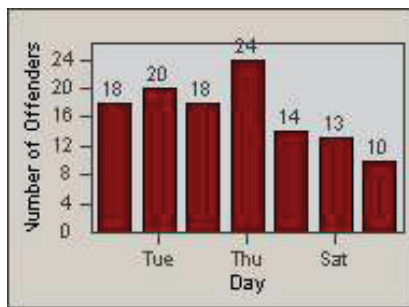

LANE 4

LANE TOTAL

Redflex Redlight Offender Statistics

CONTRACT: Santa Clarita LOCATION: SCL-WCSC-01 Soledad Canyon Rd / Whites Canyon Rd
 DATE FROM: 01-Jan-2012 DATE TO: 31-Mar-2012

LANE 1

LANE 2

LANE 3

Redflex Redlight Offender Statistics