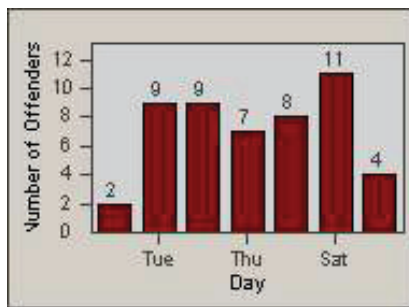

Redflex Redlight Offender Statistics

CONTRACT: Santa Clarita   LOCATION: SCL-BCSC-01 Bouquet Canyon / Seco Canyon
DATE FROM: 01-Jan-2012   DATE TO: 31-Mar-2012

LANE 1