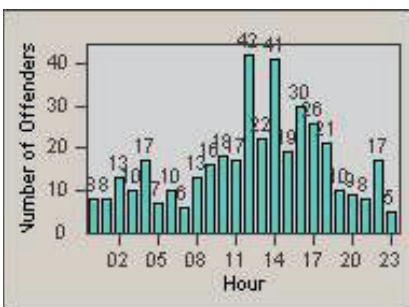

Redflex Redlight Offender Statistics

CONTRACT: Santa Clarita   LOCATION: SCL-VAMB-03 Valencia Blvd.
DATE FROM: 01-Apr-2012   DATE TO: 30-Jun-2012

LANE 4

LANE TOTAL