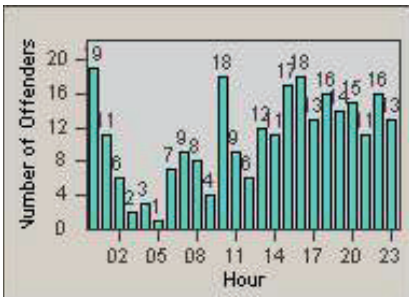

LANE 1

LANE 2

LANE 3

Redflex Redlight Offender Statistics

CONTRACT: Santa Clarita
 DATE FROM: 01-Jan-2012

LOCATION: SCL-BCSC-01 Bouquet Canyon / Seco Canyon
 DATE TO: 31-Mar-2012

LANE 4

LANE TOTAL