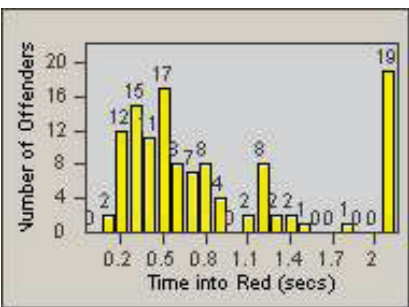

LANE 4

LANE TOTAL

Redflex Redlight Offender Statistics

CONTRACT: Santa Clarita LOCATION: SCL-WCSC-01 Soledad Canyon Rd / Whites Canyon Rd
 DATE FROM: 01-Oct-2011 DATE TO: 31-Dec-2011

LANE 1

LANE 2

LANE 3

Redflex Redlight Offender Statistics