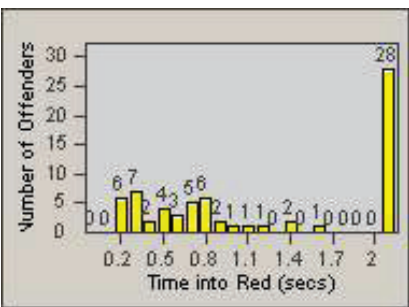

LANE 4

LANE TOTAL

Redflex Redlight Offender Statistics

CONTRACT: Santa Clarita LOCATION: SCL-OVLY-01 Orchard Village Dr / Lyons
 DATE FROM: 01-Oct-2011 DATE TO: 31-Dec-2011

LANE 1

LANE 2

LANE 3

Redflex Redlight Offender Statistics