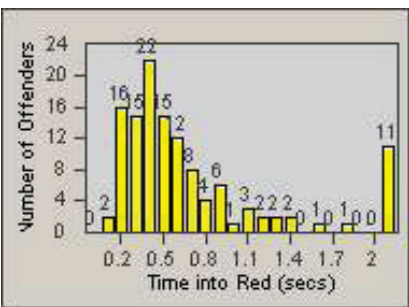

LANE 4

LANE TOTAL

Redflex Redlight Offender Statistics

CONTRACT: Santa Clarita LOCATION: SCL-WCSC-01 Soledad Canyon Rd / Whites Canyon Rd
 DATE FROM: 01-Apr-2012 DATE TO: 30-Jun-2012

LANE 1

LANE 2

LANE 3

Redflex Redlight Offender Statistics