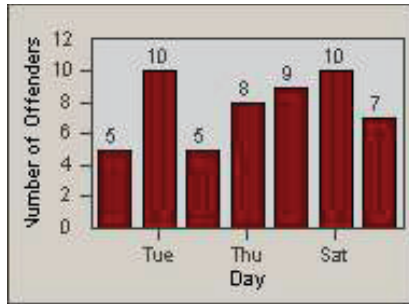

Redflex Redlight Offender Statistics

CONTRACT: Santa Clarita   LOCATION: SCL-NRBC-01 Bouquet Canyon Road
DATE FROM: 01-Apr-2012   DATE TO: 30-Jun-2012

LANE 1

LANE 2