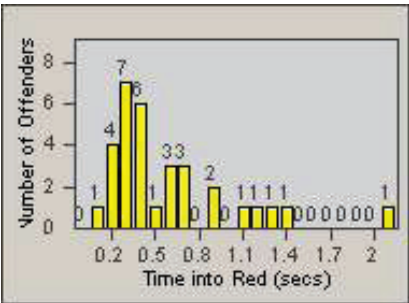

Redflex Redlight Offender Statistics

CONTRACT: Santa Clarita   LOCATION: SCL-NRMB-01 McBean Pkwy / Newhall Ranch Rd
DATE FROM: 01-Jan-2012   DATE TO: 31-Mar-2012

LANE 1