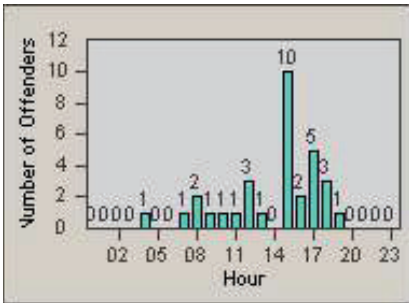

Redflex Redlight Offender Statistics

CONTRACT: Santa Clarita   LOCATION: SCL-NRMB-01 McBean Pkwy / Newhall Ranch Rd
DATE FROM: 01-Jan-2012   DATE TO: 31-Mar-2012

LANE 1