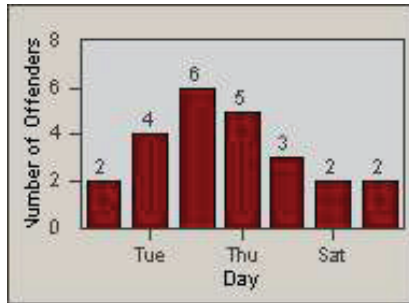

Redflex Redlight Offender Statistics

CONTRACT: Santa Clarita
DATE FROM: 01-Apr-2012

LOCATION: SCL-WCSC-03 Whites Canyon Rd / Soledad Canyon Rd
DATE TO: 30-Jun-2012

LANE 1