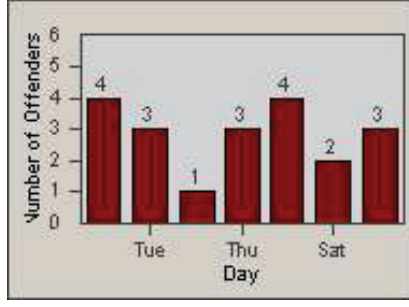

Redflex Redlight Offender Statistics

CONTRACT: Santa Clarita   LOCATION: SCL-BCSC-01 Bouquet Canyon / Seco Canyon
DATE FROM: 01-Jan-2012   DATE TO: 31-Mar-2012

LANE 3