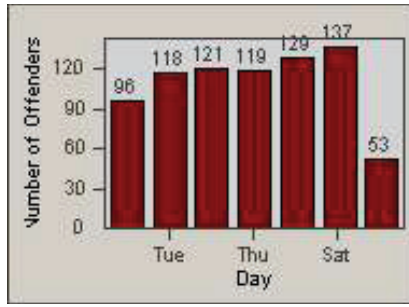

Redflex Redlight Offender Statistics

CONTRACT: Santa Clarita   LOCATION: SCL-VAMB-01 Valencia Blvd.
DATE FROM: 01-Apr-2012   DATE TO: 30-Jun-2012

LANE 1

LANE 2

LANE 3