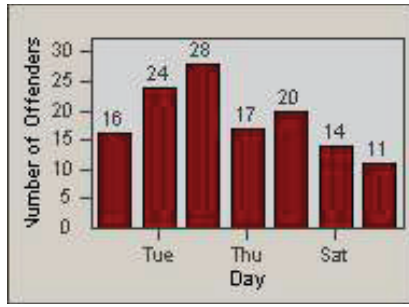

Redflex Redlight Offender Statistics

CONTRACT: Santa Clarita   LOCATION: SCL-MMMB-01 McBean Pkwy / Magic Mtn Pkwy
DATE FROM: 01-Apr-2012   DATE TO: 30-Jun-2012

LANE 1

LANE 2

LANE 3