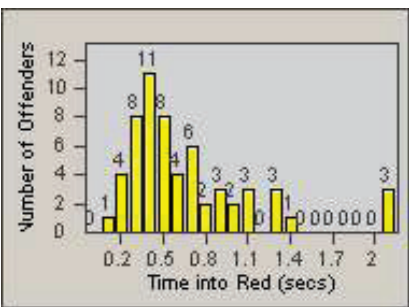

Redflex Redlight Offender Statistics

CONTRACT: Santa Clarita   LOCATION: SCL-NRMB-01 McBean Pkwy / Newhall Ranch Rd
DATE FROM: 01-Apr-2012   DATE TO: 30-Jun-2012

LANE 1