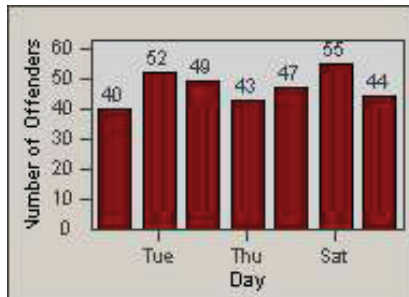

Redflex Redlight Offender Statistics

CONTRACT: Santa Clarita   LOCATION: SCL-VAMB-03 Valencia Blvd.
DATE FROM: 01-Oct-2011   DATE TO: 31-Dec-2011

LANE 4

LANE TOTAL