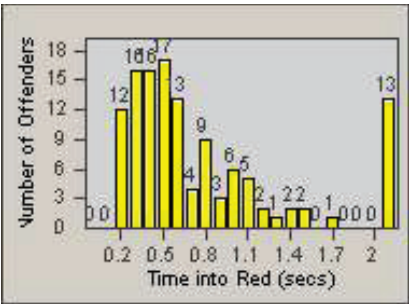

LANE 4

LANE TOTAL

Redflex Redlight Offender Statistics

CONTRACT: Santa Clarita LOCATION: SCL-WCSC-01 Soledad Canyon Rd / Whites Canyon Rd
 DATE FROM: 01-Jan-2012 DATE TO: 31-Mar-2012

LANE 1

LANE 2

LANE 3

Redflex Redlight Offender Statistics