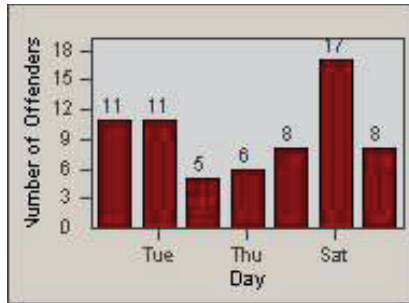

Redflex Redlight Offender Statistics

CONTRACT: Santa Clarita
DATE FROM: 01-Jan-2012

LOCATION: SCL-WCSC-03 Whites Canyon Rd / Soledad Canyon Rd
DATE TO: 31-Mar-2012

LANE 1

LANE 2

LANE 3