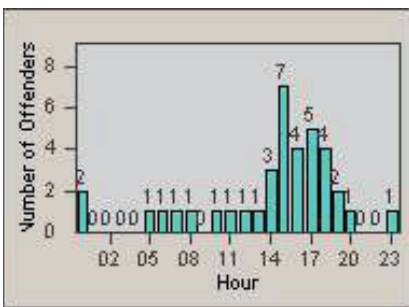

Redflex Redlight Offender Statistics

CONTRACT: Santa Clarita   LOCATION: SCL-NRMB-01 McBean Pkwy / Newhall Ranch Rd
DATE FROM: 01-Oct-2011   DATE TO: 31-Dec-2011

LANE 1