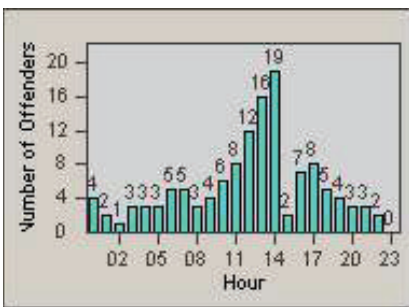

Redflex Redlight Offender Statistics

CONTRACT: Santa Clarita   LOCATION: SCL-VAMB-03 Valencia Blvd.
DATE FROM: 01-Oct-2011   DATE TO: 31-Dec-2011

LANE 1