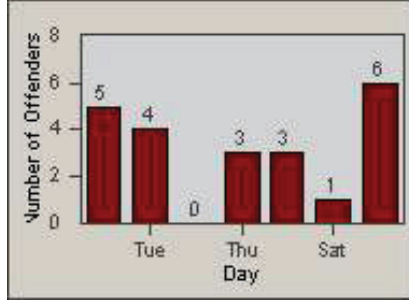

CONTRACT: Santa Clarita LOCATION: SCL-VAMB-03 Valencia Blvd.
 DATE FROM: 01-Oct-2011 DATE TO: 31-Dec-2011

LANE 1

LANE 2

LANE 3

Redflex Redlight Offender Statistics

CONTRACT: Santa Clarita LOCATION: SCL-VAMB-03 Valencia Blvd.
 DATE FROM: 01-Oct-2011 DATE TO: 31-Dec-2011