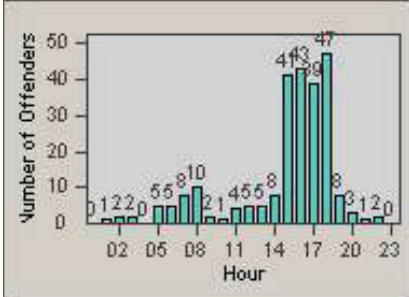

Redflex Redlight Offender Statistics

CONTRACT: Santa Clarita   LOCATION: SCL-NRMB-01 McBean Pkwy / Newhall Ranch Rd
DATE FROM: 01-Apr-2012   DATE TO: 30-Jun-2012

LANE 4

LANE TOTAL