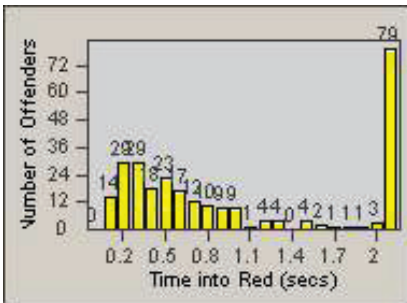

Redflex Redlight Offender Statistics

CONTRACT: Santa Clarita   LOCATION: SCL-BCNR-01 Bouquet Canyon Road
DATE FROM: 01-Apr-2012   DATE TO: 30-Jun-2012

LANE 4

LANE TOTAL