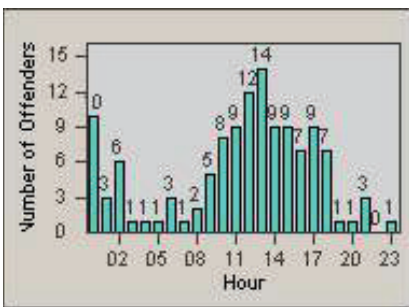

Redflex Redlight Offender Statistics

CONTRACT: Santa Clarita   LOCATION: SCL-VAMB-03 Valencia Blvd.
DATE FROM: 01-Jan-2012   DATE TO: 31-Mar-2012

LANE 1