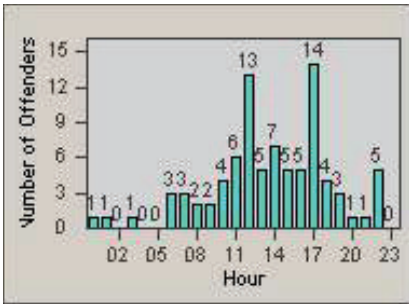

Redflex Redlight Offender Statistics

CONTRACT: Santa Clarita LOCATION: SCL-BCNR-01 Bouquet Canyon Road
 DATE FROM: 01-Jan-2012 DATE TO: 31-Mar-2012

LANE 1

LANE 2

LANE 3

Redflex Redlight Offender Statistics