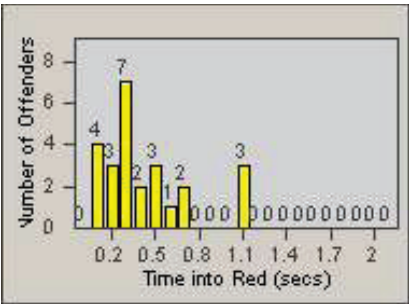

Redflex Redlight Offender Statistics

CONTRACT: Santa Clarita   LOCATION: SCL-NRBC-01 Bouquet Canyon Road
DATE FROM: 01-Oct-2011   DATE TO: 31-Dec-2011

LANE 2