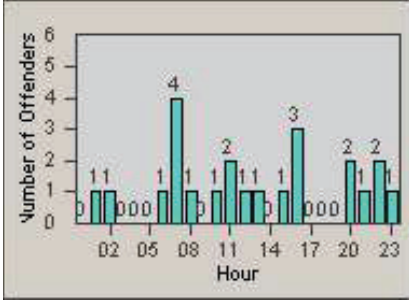

Redflex Redlight Offender Statistics

CONTRACT: Santa Clarita LOCATION: SCL-BCNR-01 Bouquet Canyon Road
 DATE FROM: 01-Jan-2012 DATE TO: 31-Mar-2012

LANE 1

LANE 2

LANE 3

Redflex Redlight Offender Statistics

CONTRACT: Santa Clarita LOCATION: SCL-BCNR-01 Bouquet Canyon Road
 DATE FROM: 01-Jan-2012 DATE TO: 31-Mar-2012

LANE 4

LANE TOTAL

Redflex Redlight Offender Statistics

CONTRACT: Santa Clarita LOCATION: SCL-BCSC-01 Bouquet Canyon / Seco Canyon
 DATE FROM: 01-Jan-2012 DATE TO: 31-Mar-2012