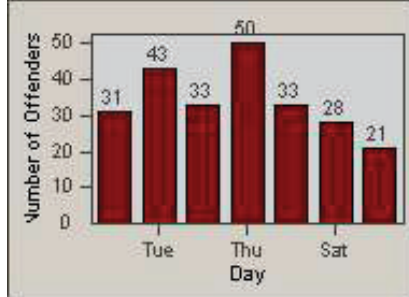

Redflex Redlight Offender Statistics

CONTRACT: Santa Clarita   LOCATION: SCL-WCSC-01 Soledad Canyon Rd / Whites Canyon Rd
DATE FROM: 01-Jan-2012   DATE TO: 31-Mar-2012

LANE 4

LANE TOTAL