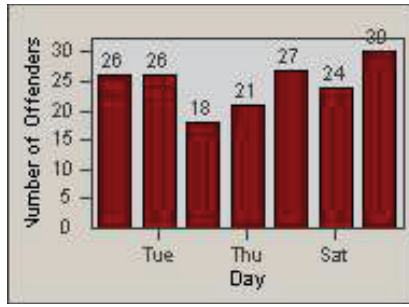

Redflex Redlight Offender Statistics

CONTRACT: Santa Clarita   LOCATION: SCL-WCSC-01 Soledad Canyon Rd / Whites Canyon Rd
DATE FROM: 01-Apr-2012   DATE TO: 30-Jun-2012

LANE 2