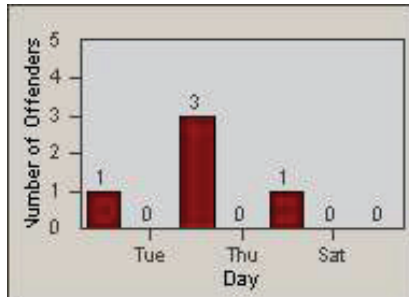

Redflex Redlight Offender Statistics

CONTRACT: Santa Clarita
DATE FROM: 01-Jan-2012

LOCATION: SCL-WCSC-03 Whites Canyon Rd / Soledad Canyon Rd
DATE TO: 31-Mar-2012

LANE 4