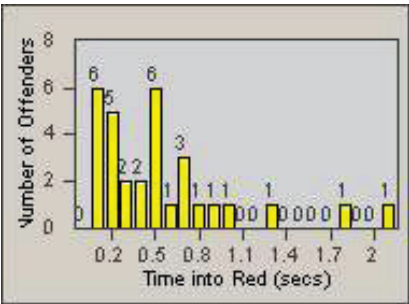

Redflex Redlight Offender Statistics

CONTRACT: Santa Clarita   LOCATION: SCL-NRBC-01 Bouquet Canyon Road
DATE FROM: 01-Jan-2012   DATE TO: 31-Mar-2012

LANE 1

LANE 2

LANE 3