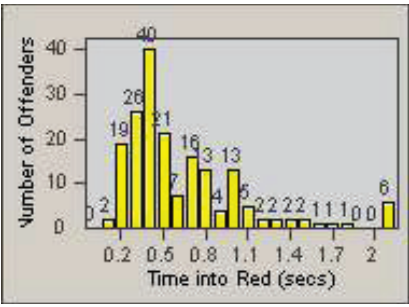

Redflex Redlight Offender Statistics

CONTRACT: Santa Clarita   LOCATION: SCL-NRMB-01 McBean Pkwy / Newhall Ranch Rd
DATE FROM: 01-Apr-2012   DATE TO: 30-Jun-2012

LANE 1

LANE 2

LANE 3