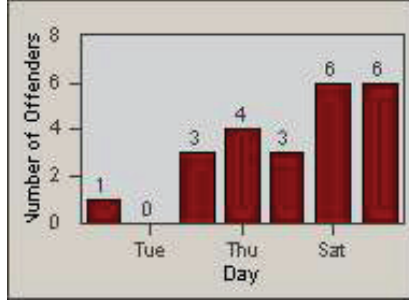

Redflex Redlight Offender Statistics

CONTRACT: Santa Clarita LOCATION: SCL-BCNR-01 Bouquet Canyon Road
 DATE FROM: 01-Jan-2012 DATE TO: 31-Mar-2012

LANE 1

LANE 2

LANE 3

Redflex Redlight Offender Statistics