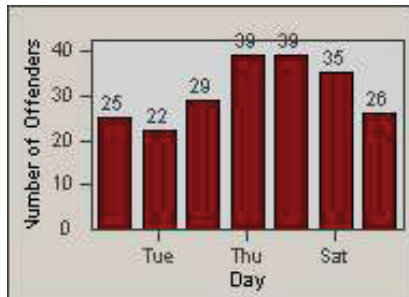

Redflex Redlight Offender Statistics

CONTRACT: Santa Clarita   LOCATION: SCL-BCNR-01 Bouquet Canyon Road
DATE FROM: 01-Jan-2012   DATE TO: 31-Mar-2012

LANE 4

LANE TOTAL