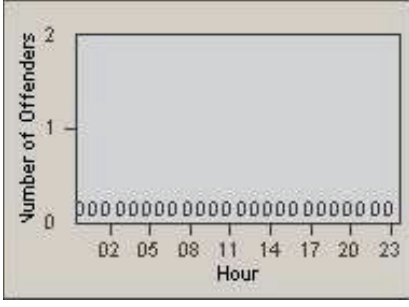

LANE 4

LANE TOTAL

Redflex Redlight Offender Statistics

CONTRACT: Santa Clarita LOCATION: SCL-MMMB-01 McBean Pkwy / Magic Mtn Pkwy
 DATE FROM: 01-Oct-2011 DATE TO: 31-Dec-2011

LANE 1

LANE 2

LANE 3

Redflex Redlight Offender Statistics