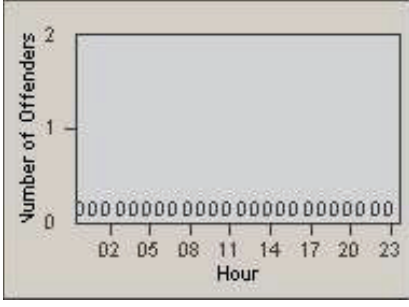

LANE 4

LANE TOTAL

Redflex Redlight Offender Statistics

CONTRACT: Santa Clarita LOCATION: SCL-WCSC-01 Soledad Canyon Rd / Whites Canyon Rd
 DATE FROM: 01-Oct-2011 DATE TO: 31-Dec-2011

LANE 1

LANE 2

LANE 3

Redflex Redlight Offender Statistics