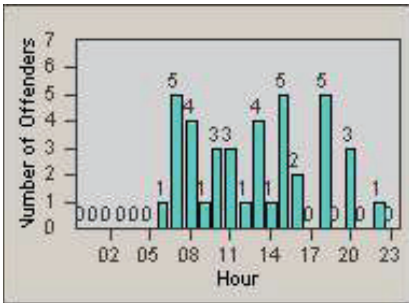

Redflex Redlight Offender Statistics

CONTRACT: Santa Clarita
DATE FROM: 01-Jan-2012

LOCATION: SCL-WCSC-03 Whites Canyon Rd / Soledad Canyon Rd
DATE TO: 31-Mar-2012

LANE 1