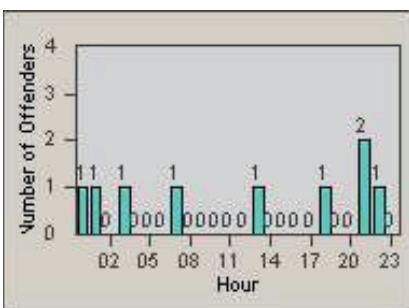

LOCATION: SCL-WCSC-03 Whites Canyon Rd / Soledad Canyon Rd
 DATE TO: 30-Jun-2012

LANE 1

LANE 2

LANE 3

Redflex Redlight Offender Statistics

CONTRACT: Santa Clarita
 DATE FROM: 01-Apr-2012

LOCATION: SCL-WCSC-03 Whites Canyon Rd / Soledad Canyon Rd
 DATE TO: 30-Jun-2012