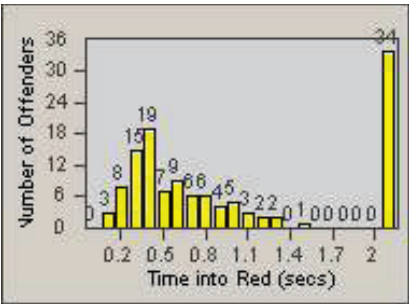

LANE 4

LANE TOTAL

Redflex Redlight Offender Statistics

CONTRACT: Santa Clarita LOCATION: SCL-OVLY-01 Orchard Village Dr / Lyons
 DATE FROM: 01-Oct-2011 DATE TO: 31-Dec-2011

LANE 1

LANE 2

LANE 3

Redflex Redlight Offender Statistics