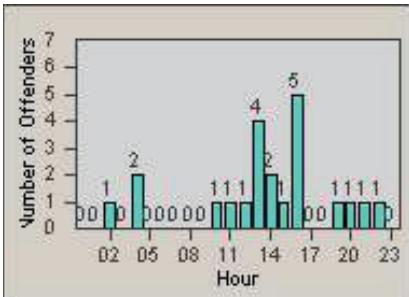

Redflex Redlight Offender Statistics

CONTRACT: Santa Clarita   LOCATION: SCL-VAMB-03 Valencia Blvd.
DATE FROM: 01-Jan-2012   DATE TO: 31-Mar-2012

LANE 4