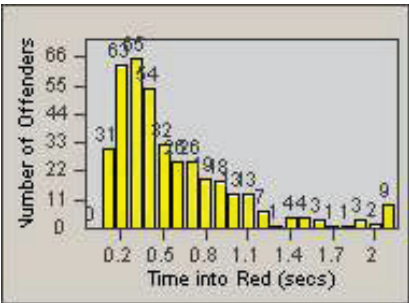

Redflex Redlight Offender Statistics

CONTRACT: Santa Clarita   LOCATION: SCL-VAMB-01 Valencia Blvd.
DATE FROM: 01-Jan-2012   DATE TO: 31-Mar-2012

LANE 1