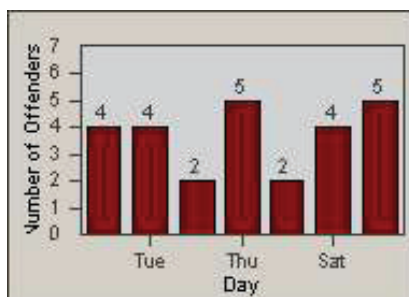

CONTRACT: Santa Clarita LOCATION: SCL-VAMB-03 Valencia Blvd.
 DATE FROM: 01-Apr-2012 DATE TO: 30-Jun-2012

LANE 1

LANE 2

LANE 3

Redflex Redlight Offender Statistics

CONTRACT: Santa Clarita LOCATION: SCL-VAMB-03 Valencia Blvd.
 DATE FROM: 01-Apr-2012 DATE TO: 30-Jun-2012