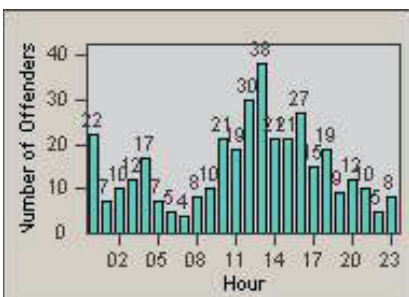

Redflex Redlight Offender Statistics

CONTRACT: Santa Clarita   LOCATION: SCL-VAMB-03 Valencia Blvd.
DATE FROM: 01-Jan-2012   DATE TO: 31-Mar-2012

LANE 4

LANE TOTAL