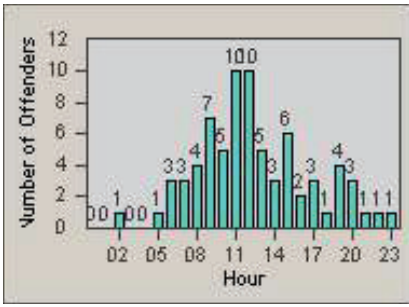

Redflex Redlight Offender Statistics

CONTRACT: Santa Clarita   LOCATION: SCL-WCSC-03 Whites Canyon Rd / Soledad Canyon Rd
DATE FROM: 01-Oct-2011   DATE TO: 31-Dec-2011

LANE 1

LANE 2