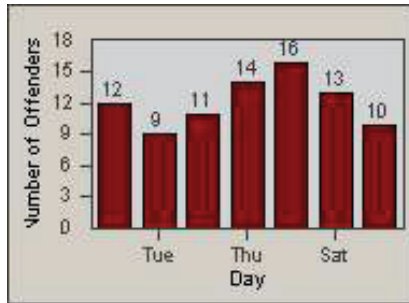

LANE 4

LANE TOTAL

Redflex Redlight Offender Statistics

CONTRACT: Santa Clarita LOCATION: SCL-BCNR-01 Bouquet Canyon Road
 DATE FROM: 01-Apr-2012 DATE TO: 30-Jun-2012

LANE 1

LANE 2

LANE 3

Redflex Redlight Offender Statistics