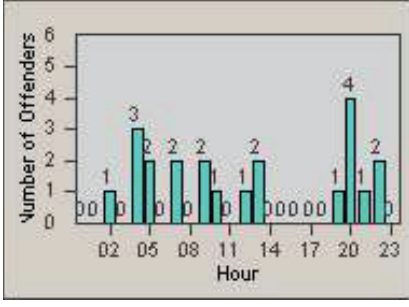

CONTRACT: Santa Clarita LOCATION: SCL-VAMB-03 Valencia Blvd.
 DATE FROM: 01-Oct-2011 DATE TO: 31-Dec-2011

LANE 1

LANE 2

LANE 3

Redflex Redlight Offender Statistics

CONTRACT: Santa Clarita LOCATION: SCL-VAMB-03 Valencia Blvd.
 DATE FROM: 01-Oct-2011 DATE TO: 31-Dec-2011