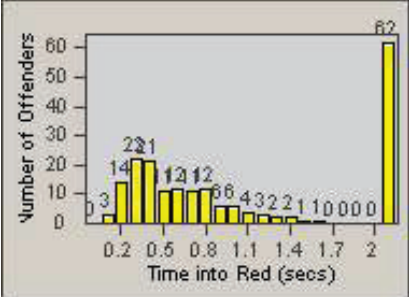

Redflex Redlight Offender Statistics

CONTRACT: Santa Clarita   LOCATION: SCL-OVLY-01 Orchard Village Dr / Lyons
DATE FROM: 01-Oct-2011   DATE TO: 31-Dec-2011

LANE 4

LANE TOTAL