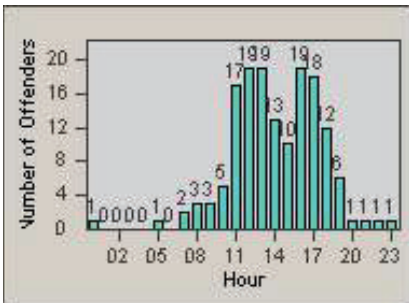

LANE 1

LANE 2

LANE 3

Redflex Redlight Offender Statistics

CONTRACT: Santa Clarita LOCATION: SCL-NRBC-01 Bouquet Canyon Road
 DATE FROM: 01-Apr-2012 DATE TO: 30-Jun-2012

LANE 4

LANE TOTAL

Redflex Redlight Offender Statistics