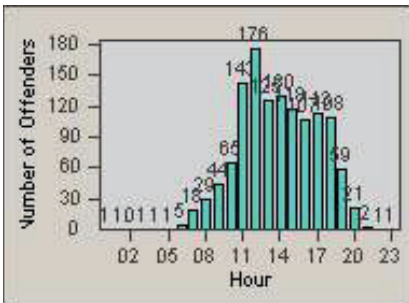

LANE 1

LANE 2

LANE 3

Redflex Redlight Offender Statistics

CONTRACT: Santa Clarita LOCATION: SCL-VAMB-01 Valencia Blvd.
 DATE FROM: 01-Apr-2012 DATE TO: 30-Jun-2012

LANE 4

LANE TOTAL

Redflex Redlight Offender Statistics