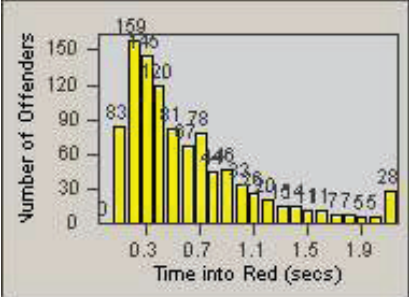

LANE 1

LANE 2

LANE 3

Redflex Redlight Offender Statistics

CONTRACT: Santa Clarita LOCATION: SCL-VAMB-01 Valencia Blvd.
 DATE FROM: 01-Jan-2012 DATE TO: 31-Mar-2012

LANE 4

LANE TOTAL

Redflex Redlight Offender Statistics