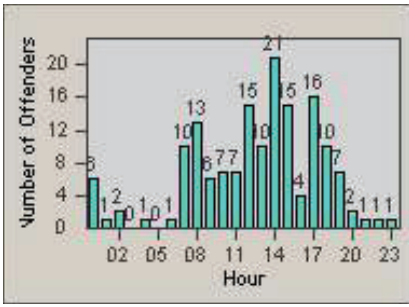

LANE 4

LANE TOTAL

Redflex Redlight Offender Statistics

CONTRACT: Santa Clarita LOCATION: SCL-WCSC-01 Soledad Canyon Rd / Whites Canyon Rd
 DATE FROM: 01-Oct-2011 DATE TO: 31-Dec-2011

LANE 1

LANE 2

LANE 3

Redflex Redlight Offender Statistics