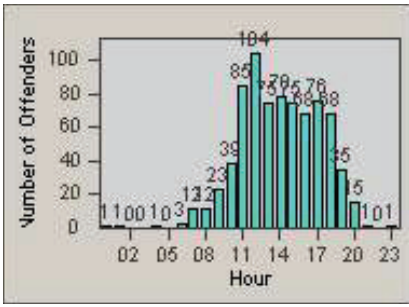

Redflex Redlight Offender Statistics

CONTRACT: Santa Clarita   LOCATION: SCL-VAMB-01 Valencia Blvd.
DATE FROM: 01-Apr-2012   DATE TO: 30-Jun-2012

LANE 1

LANE 2

LANE 3