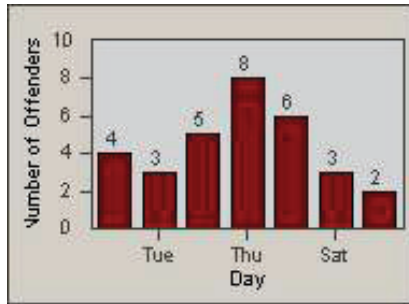

Redflex Redlight Offender Statistics

CONTRACT: Santa Clarita   LOCATION: SCL-NRBC-01 Bouquet Canyon Road
DATE FROM: 01-Jan-2012   DATE TO: 31-Mar-2012

LANE 1

LANE 2

LANE 3