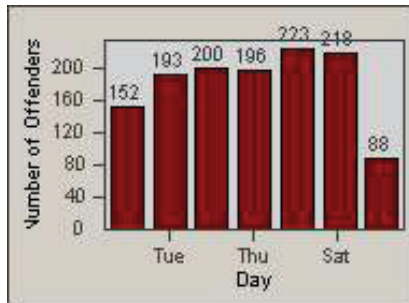

LANE 1

LANE 2

LANE 3

Redflex Redlight Offender Statistics

CONTRACT: Santa Clarita LOCATION: SCL-VAMB-01 Valencia Blvd.
 DATE FROM: 01-Apr-2012 DATE TO: 30-Jun-2012

LANE 4

LANE TOTAL

Redflex Redlight Offender Statistics