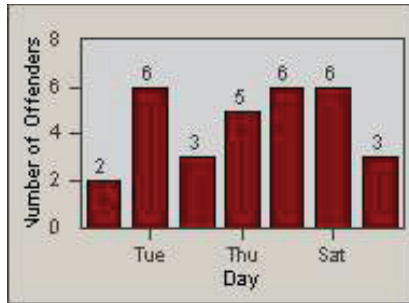

Redflex Redlight Offender Statistics

CONTRACT: Santa Clarita   LOCATION: SCL-NRBC-01 Bouquet Canyon Road
DATE FROM: 01-Jan-2012   DATE TO: 31-Mar-2012

LANE 1

LANE 2

LANE 3