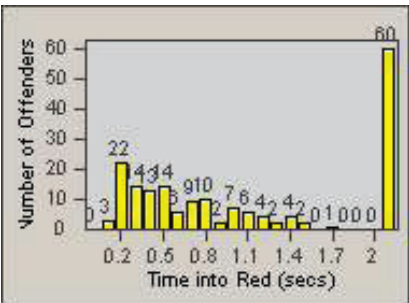

Redflex Redlight Offender Statistics

CONTRACT: Santa Clarita   LOCATION: SCL-OVLY-01 Orchard Village Dr / Lyons
DATE FROM: 01-Jan-2012   DATE TO: 31-Mar-2012

LANE 4

LANE TOTAL