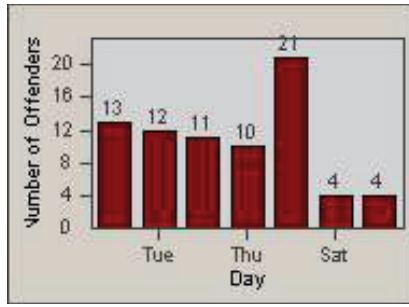

Redflex Redlight Offender Statistics

CONTRACT: Santa Clarita   LOCATION: SCL-NRMB-01 McBean Pkwy / Newhall Ranch Rd
DATE FROM: 01-Oct-2011   DATE TO: 31-Dec-2011

LANE 2