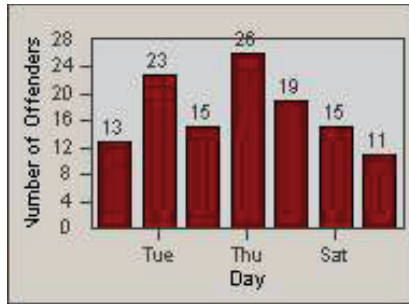

LANE 4

LANE TOTAL

Redflex Redlight Offender Statistics

CONTRACT: Santa Clarita LOCATION: SCL-WCSC-01 Soledad Canyon Rd / Whites Canyon Rd
 DATE FROM: 01-Jan-2012 DATE TO: 31-Mar-2012

LANE 1

LANE 2

LANE 3

Redflex Redlight Offender Statistics