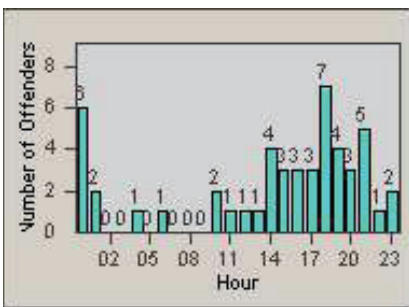

Redflex Redlight Offender Statistics

CONTRACT: Santa Clarita   LOCATION: SCL-BCSC-01 Bouquet Canyon / Seco Canyon
DATE FROM: 01-Jan-2012   DATE TO: 31-Mar-2012

LANE 1