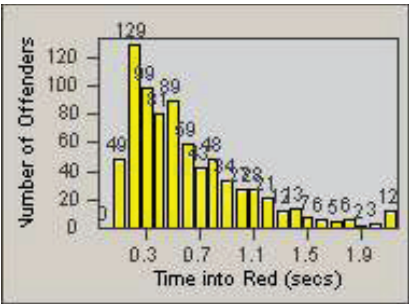

Redflex Redlight Offender Statistics

CONTRACT: Santa Clarita   LOCATION: SCL-VAMB-01 Valencia Blvd.
DATE FROM: 01-Apr-2012   DATE TO: 30-Jun-2012

LANE 1

LANE 2

LANE 3