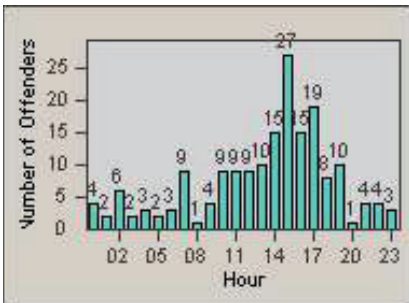

Redflex Redlight Offender Statistics

CONTRACT: Santa Clarita   LOCATION: SCL-OVLY-01 Orchard Village Dr / Lyons
DATE FROM: 01-Jan-2012   DATE TO: 31-Mar-2012

LANE 4

LANE TOTAL