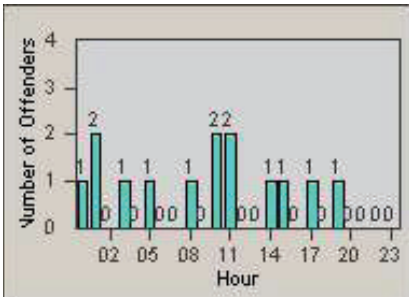

Redflex Redlight Offender Statistics

CONTRACT: Santa Clarita   LOCATION: SCL-VAMB-03 Valencia Blvd.
DATE FROM: 01-Oct-2011   DATE TO: 31-Dec-2011

LANE 4