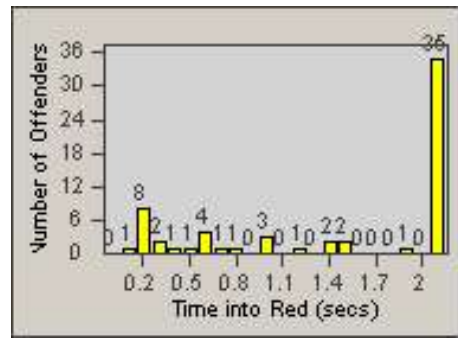

Redflex Redlight Offender Statistics

CONTRACT: Solana Beach

LOCATION: SOL-SHLO-01 Lomas Santa Fe / Solana Hills - NB

DATE FROM: 1/Jul/2005

DATE TO: 31/Jul/2005

LANE 1

LANE 2

LANE 3

Redflex Redlight Offender Statistics

CONTRACT: Solana Beach

LOCATION: SOL-SHLO-01 Lomas Santa Fe / Solana Hills - NB

DATE FROM: 1/Jul/2005

DATE TO: 31/Jul/2005

LANE TOTAL