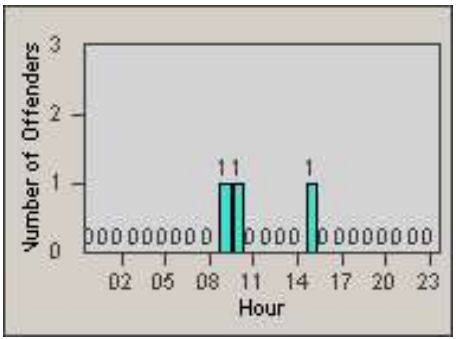

Redflex Redlight Offender Statistics

CONTRACT: Solana Beach

LOCATION: SOL-SHLO-01 Lomas Santa Fe / Solana Hills - NB

DATE FROM: 1/Jul/2005

DATE TO: 31/Jul/2005

LANE 1

LANE 2

LANE 3

Redflex Redlight Offender Statistics

CONTRACT: Solana Beach

LOCATION: SOL-SHLO-01 Lomas Santa Fe / Solana Hills - NB

DATE FROM: 1/Jul/2005

DATE TO: 31/Jul/2005

LANE TOTAL