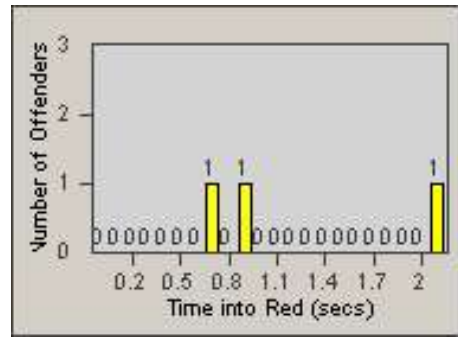

Redflex Redlight Offender Statistics

CONTRACT: Solana Beach

LOCATION: SOL-SHLO-01 Lomas Santa Fe / Solana Hills - NB

DATE FROM: 1/Jul/2005

DATE TO: 31/Jul/2005

LANE 1

LANE 2

LANE 3

Redflex Redlight Offender Statistics

CONTRACT: Solana Beach

LOCATION: SOL-SHLO-01 Lomas Santa Fe / Solana Hills - NB

DATE FROM: 1/Jul/2005

DATE TO: 31/Jul/2005

LANE TOTAL