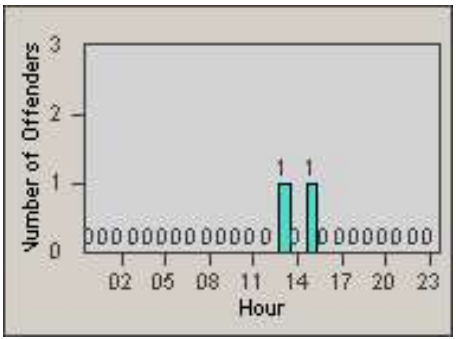

Redflex Redlight Offender Statistics

CONTRACT: Solana Beach

LOCATION: SOL-SHLO-01 Lomas Santa Fe / Solana Hills - NB

DATE FROM: 1/Jul/2005

DATE TO: 31/Jul/2005

LANE 1

LANE 2

LANE 3

Redflex Redlight Offender Statistics

CONTRACT: Solana Beach

LOCATION: SOL-SHLO-01 Lomas Santa Fe / Solana Hills - NB

DATE FROM: 1/Jul/2005

DATE TO: 31/Jul/2005

LANE TOTAL