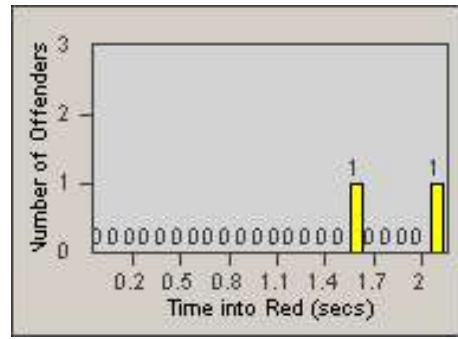

Redflex Redlight Offender Statistics

CONTRACT: Solana Beach

LOCATION: SOL-SHLO-01 Lomas Santa Fe / Solana Hills - NB

DATE FROM: 1/Jul/2005

DATE TO: 31/Jul/2005

LANE 1

LANE 2

LANE 3

Redflex Redlight Offender Statistics

CONTRACT: Solana Beach

LOCATION: SOL-SHLO-01 Lomas Santa Fe / Solana Hills - NB

DATE FROM: 1/Jul/2005

DATE TO: 31/Jul/2005

LANE TOTAL