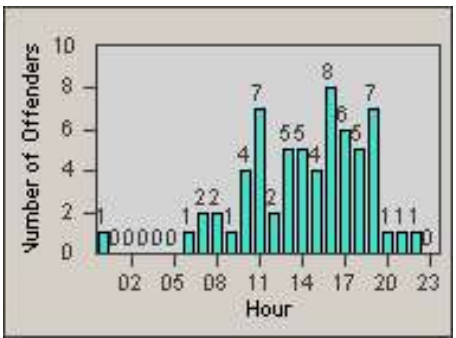

Redflex Redlight Offender Statistics

CONTRACT: Solana Beach

LOCATION: SOL-SHLO-01 Lomas Santa Fe / Solana Hills - NB

DATE FROM: 1/Jul/2005

DATE TO: 31/Jul/2005

LANE 1

LANE 2

LANE 3

Redflex Redlight Offender Statistics

CONTRACT: Solana Beach

LOCATION: SOL-SHLO-01 Lomas Santa Fe / Solana Hills - NB

DATE FROM: 1/Jul/2005

DATE TO: 31/Jul/2005

LANE TOTAL