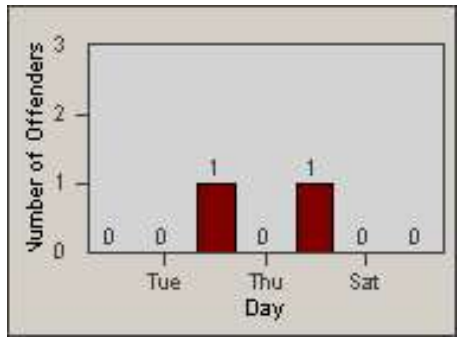

Redflex Redlight Offender Statistics

CONTRACT: Solana Beach

LOCATION: SOL-SHLO-01 Lomas Santa Fe / Solana Hills - NB

DATE FROM: 1/Jul/2005

DATE TO: 31/Jul/2005

LANE 1

LANE 2

LANE 3