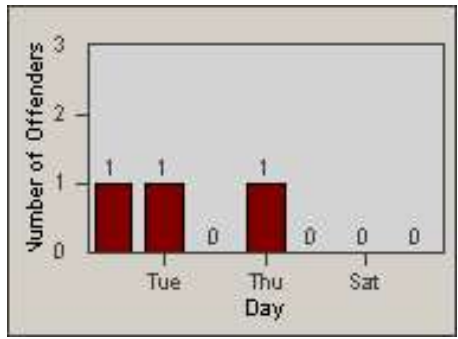

Redflex Redlight Offender Statistics

CONTRACT: Solana Beach

LOCATION: SOL-SHLO-01 Lomas Santa Fe / Solana Hills - NB

DATE FROM: 1/Jul/2005

DATE TO: 31/Jul/2005

LANE 1

LANE 2

LANE 3