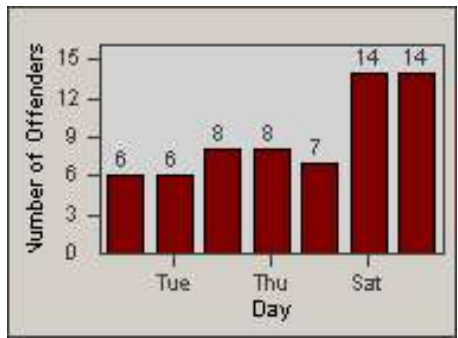

Redflex Redlight Offender Statistics

CONTRACT: Solana Beach

LOCATION: SOL-SHLO-01 Lomas Santa Fe / Solana Hills - NB

DATE FROM: 1/Jul/2005

DATE TO: 31/Jul/2005

LANE 1

LANE 2

LANE 3