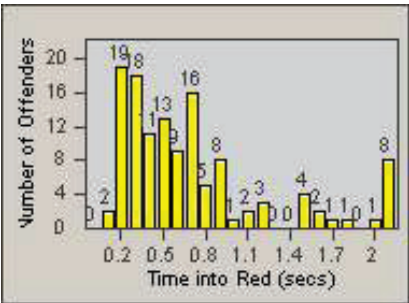

LANE 1

LANE 2

LANE 3

Redflex Redlight Offender Statistics

CONTRACT: Solana Beach **LOCATION:** SOL-LOSH-01 Lomas Santa Fe Dr
DATE FROM: 01-Oct-2014 **DATE TO:** 31-Oct-2014

LANE TOTAL

Redflex Redlight Offender Statistics

CONTRACT: Solana Beach **LOCATION:** SOL-SHLO-01 Solana Hills Dr
DATE FROM: 01-Oct-2014 **DATE TO:** 31-Oct-2014

LANE 1

LANE 2

LANE 3

Redflex Redlight Offender Statistics

CONTRACT: Solana Beach **LOCATION:** SOL-SHLO-01 Solana Hills Dr
DATE FROM: 01-Oct-2014 **DATE TO:** 31-Oct-2014