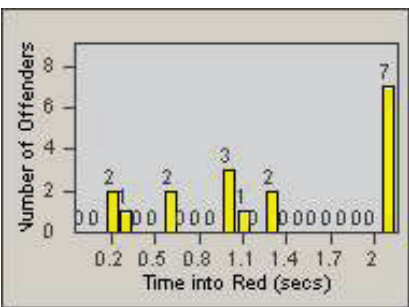

Redflex Redlight Offender Statistics

CONTRACT: Solana Beach
 DATE FROM: 01-Oct-2014

LOCATION: SOL-101L-01 Highway 101 / Lomas Santa Fe
 DATE TO: 31-Oct-2014

LANE 1

LANE 2

LANE 3

Redflex Redlight Offender Statistics