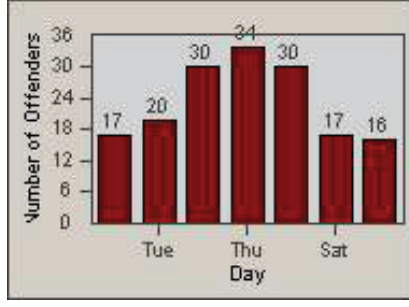

CONTRACT: Solana Beach **LOCATION:** SOL-SHLO-01 Solana Hills Dr
DATE FROM: 01-Oct-2014 **DATE TO:** 31-Oct-2014

LANE 1

LANE 2

LANE 3

Redflex Redlight Offender Statistics

CONTRACT: Solana Beach **LOCATION:** SOL-SHLO-01 Solana Hills Dr
DATE FROM: 01-Oct-2014 **DATE TO:** 31-Oct-2014