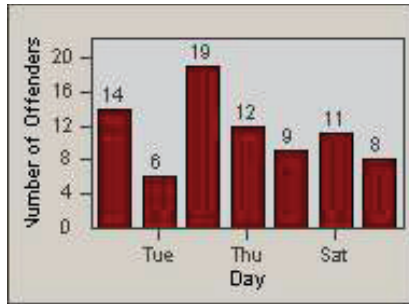

Redflex Redlight Offender Statistics

CONTRACT: Solana Beach   LOCATION: SOL-LOSH-01 Lomas Santa Fe Dr
DATE FROM: 01-Oct-2014   DATE TO: 31-Oct-2014

LANE 1

LANE 2

LANE 3