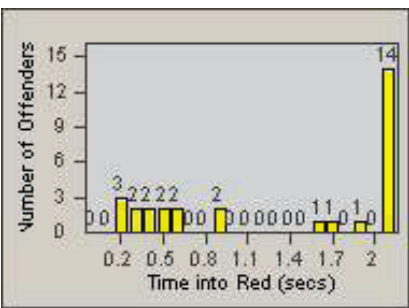

Redflex Redlight Offender Statistics

CONTRACT: Solana Beach
 DATE FROM: 01-Oct-2014

LOCATION: SOL-101L-01 Highway 101 / Lomas Santa Fe
 DATE TO: 31-Oct-2014

LANE 1

LANE 2

LANE 3

Redflex Redlight Offender Statistics