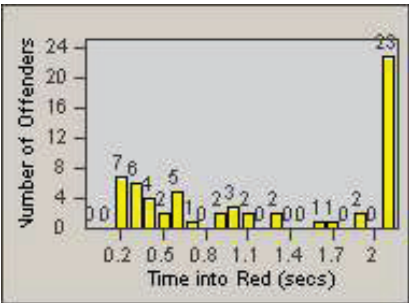

Redflex Redlight Offender Statistics

CONTRACT: Solana Beach   **LOCATION:** SOL-101L-01 Highway 101 / Lomas Santa Fe
DATE FROM: 01-Oct-2014   **DATE TO:** 31-Oct-2014

LANE TOTAL