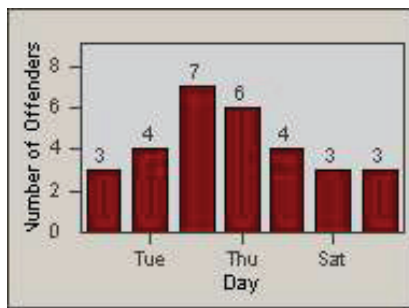

Redflex Redlight Offender Statistics

CONTRACT: Solana Beach
 DATE FROM: 01-Oct-2014

LOCATION: SOL-101L-01 Highway 101 / Lomas Santa Fe
 DATE TO: 31-Oct-2014

LANE 1

LANE 2

LANE 3

Redflex Redlight Offender Statistics