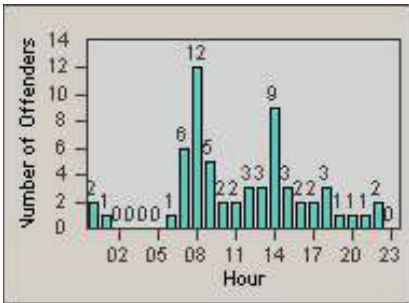

Redflex Redlight Offender Statistics

CONTRACT: Solana Beach
 DATE FROM: 01-Oct-2014

LOCATION: SOL-101L-01 Highway 101 / Lomas Santa Fe
 DATE TO: 31-Oct-2014

LANE 1

LANE 2

LANE 3

Redflex Redlight Offender Statistics

CONTRACT: Solana Beach **LOCATION:** SOL-101L-01 Highway 101 / Lomas Santa Fe
DATE FROM: 01-Oct-2014 **DATE TO:** 31-Oct-2014

LANE TOTAL

Redflex Redlight Offender Statistics

CONTRACT: Solana Beach LOCATION: SOL-LOSH-01 Lomas Santa Fe Dr
 DATE FROM: 01-Oct-2014 DATE TO: 31-Oct-2014