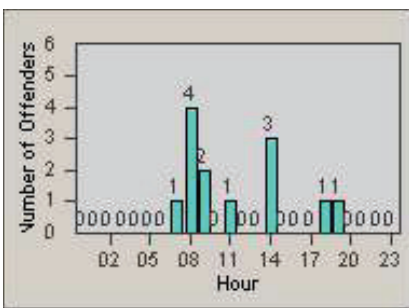

Redflex Redlight Offender Statistics

CONTRACT: Solana Beach
 DATE FROM: 01-Oct-2014

LOCATION: SOL-101L-01 Highway 101 / Lomas Santa Fe
 DATE TO: 31-Oct-2014

LANE 1

LANE 2

LANE 3

Redflex Redlight Offender Statistics