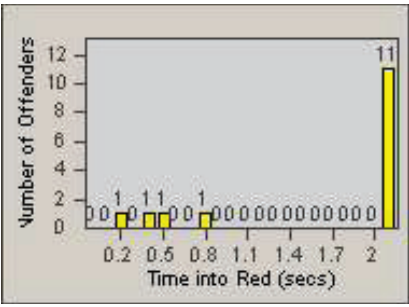

LANE 1

LANE 2

LANE 3

Redflex Redlight Offender Statistics

CONTRACT: Solana Beach **LOCATION:** SOL-LOSH-01 Lomas Santa Fe Dr
DATE FROM: 01-Oct-2014 **DATE TO:** 31-Oct-2014

LANE TOTAL

Redflex Redlight Offender Statistics

CONTRACT: Solana Beach **LOCATION:** SOL-SHLO-01 Solana Hills Dr
DATE FROM: 01-Oct-2014 **DATE TO:** 31-Oct-2014

LANE 1

LANE 2

LANE 3

Redflex Redlight Offender Statistics

CONTRACT: Solana Beach **LOCATION:** SOL-SHLO-01 Solana Hills Dr
DATE FROM: 01-Oct-2014 **DATE TO:** 31-Oct-2014