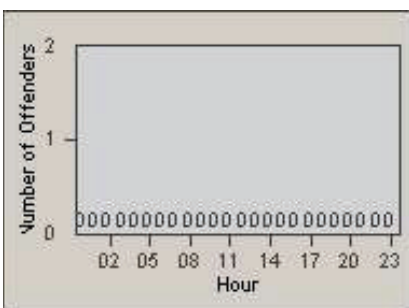

Redflex Redlight Offender Statistics

CONTRACT: Solana Beach   LOCATION: SOL-LOSH-01 Lomas Santa Fe Dr
DATE FROM: 01-Oct-2014   DATE TO: 31-Oct-2014

LANE 1

LANE 2

LANE 3