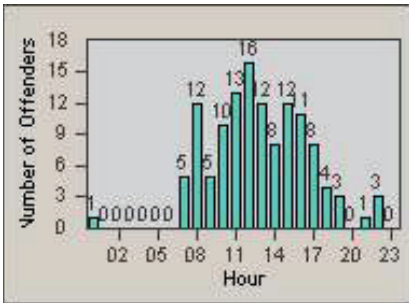

LANE 1

LANE 2

LANE 3

Redflex Redlight Offender Statistics

CONTRACT: Solana Beach **LOCATION:** SOL-LOSH-01 Lomas Santa Fe Dr
DATE FROM: 01-Oct-2014 **DATE TO:** 31-Oct-2014

LANE TOTAL

Redflex Redlight Offender Statistics

CONTRACT: Solana Beach **LOCATION:** SOL-SHLO-01 Solana Hills Dr
DATE FROM: 01-Oct-2014 **DATE TO:** 31-Oct-2014

LANE 1

LANE 2

LANE 3

Redflex Redlight Offender Statistics

CONTRACT: Solana Beach **LOCATION:** SOL-SHLO-01 Solana Hills Dr
DATE FROM: 01-Oct-2014 **DATE TO:** 31-Oct-2014