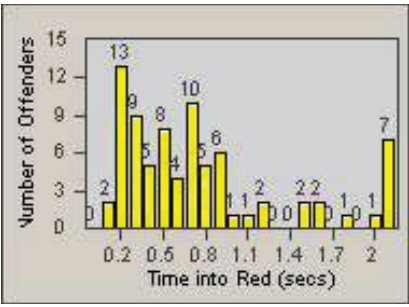

Redflex Redlight Offender Statistics

CONTRACT: Solana Beach
 DATE FROM: 01-Oct-2014

LOCATION: SOL-101L-01 Highway 101 / Lomas Santa Fe
 DATE TO: 31-Oct-2014

LANE 1

LANE 2

LANE 3

Redflex Redlight Offender Statistics

CONTRACT: Solana Beach **LOCATION:** SOL-101L-01 Highway 101 / Lomas Santa Fe
DATE FROM: 01-Oct-2014 **DATE TO:** 31-Oct-2014

LANE TOTAL

Redflex Redlight Offender Statistics

CONTRACT: Solana Beach LOCATION: SOL-LOSH-01 Lomas Santa Fe Dr
 DATE FROM: 01-Oct-2014 DATE TO: 31-Oct-2014

LANE 1

LANE 2

LANE 3

Redflex Redlight Offender Statistics

CONTRACT: Solana Beach **LOCATION:** SOL-LOSH-01 Lomas Santa Fe Dr
DATE FROM: 01-Oct-2014 **DATE TO:** 31-Oct-2014

LANE TOTAL

Redflex Redlight Offender Statistics