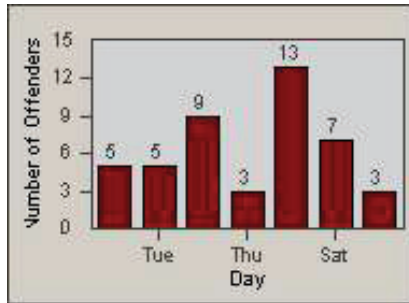

Redflex Redlight Offender Statistics

CONTRACT: Solana Beach   LOCATION: SOL-LOSH-01 Lomas Santa Fe Dr
DATE FROM: 01-Oct-2014   DATE TO: 31-Oct-2014

LANE 1