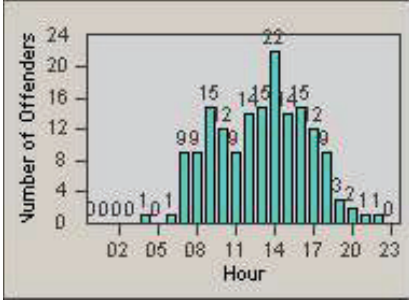

CONTRACT: Solana Beach **LOCATION:** SOL-SHLO-01 Solana Hills Dr
DATE FROM: 01-Oct-2014 **DATE TO:** 31-Oct-2014

LANE 1

LANE 2

LANE 3

Redflex Redlight Offender Statistics

CONTRACT: Solana Beach **LOCATION:** SOL-SHLO-01 Solana Hills Dr
DATE FROM: 01-Oct-2014 **DATE TO:** 31-Oct-2014