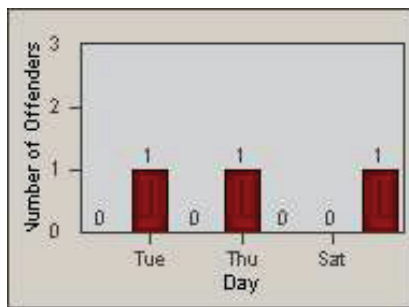

Redflex Redlight Offender Statistics

CONTRACT: Solana Beach   **LOCATION:** SOL-SHLO-01 Solana Hills Dr
DATE FROM: 01-Oct-2014   **DATE TO:** 31-Oct-2014

LANE 1