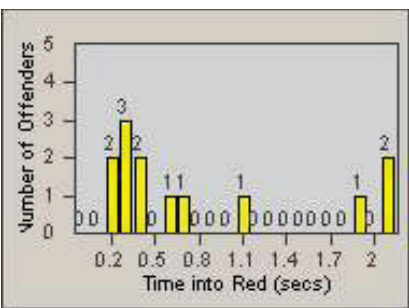

Redflex Redlight Offender Statistics

CONTRACT: Solana Beach
 DATE FROM: 01-Oct-2014

LOCATION: SOL-101L-01 Highway 101 / Lomas Santa Fe
 DATE TO: 31-Oct-2014

LANE 1

LANE 2

LANE 3

Redflex Redlight Offender Statistics