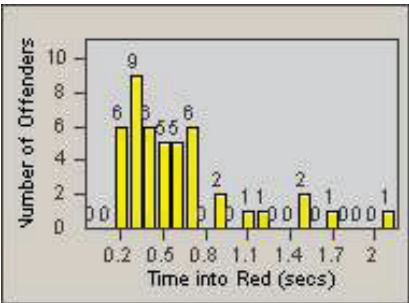

Redflex Redlight Offender Statistics

CONTRACT: Solana Beach   LOCATION: SOL-LOSH-01 Lomas Santa Fe Dr
DATE FROM: 01-Oct-2014   DATE TO: 31-Oct-2014

LANE 1