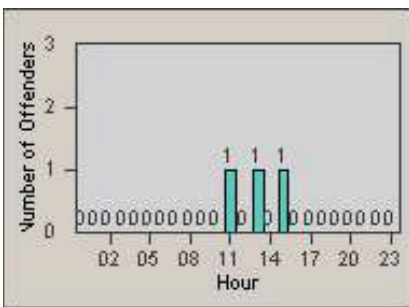

LANE 1

LANE 2

LANE 3

Redflex Redlight Offender Statistics

CONTRACT: Solana Beach **LOCATION:** SOL-LOSH-01 Lomas Santa Fe Dr
DATE FROM: 01-Oct-2014 **DATE TO:** 31-Oct-2014

LANE TOTAL

Redflex Redlight Offender Statistics

CONTRACT: Solana Beach **LOCATION:** SOL-SHLO-01 Solana Hills Dr
DATE FROM: 01-Oct-2014 **DATE TO:** 31-Oct-2014

LANE 1

LANE 2

LANE 3

Redflex Redlight Offender Statistics

CONTRACT: Solana Beach **LOCATION:** SOL-SHLO-01 Solana Hills Dr
DATE FROM: 01-Oct-2014 **DATE TO:** 31-Oct-2014