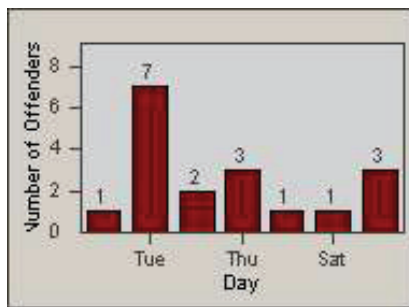

Redflex Redlight Offender Statistics

CONTRACT: Solana Beach
 DATE FROM: 01-Oct-2014

LOCATION: SOL-101L-01 Highway 101 / Lomas Santa Fe
 DATE TO: 31-Oct-2014

LANE 1

LANE 2

LANE 3

Redflex Redlight Offender Statistics