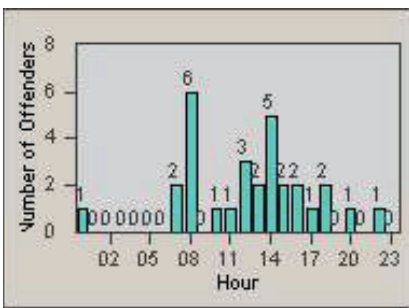

Redflex Redlight Offender Statistics

CONTRACT: Solana Beach
 DATE FROM: 01-Oct-2014

LOCATION: SOL-101L-01 Highway 101 / Lomas Santa Fe
 DATE TO: 31-Oct-2014

LANE 1

LANE 2

LANE 3

Redflex Redlight Offender Statistics