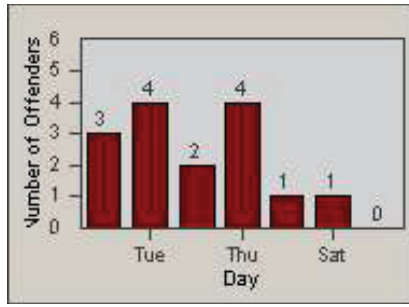

LANE 1

LANE 2

LANE 3

Redflex Redlight Offender Statistics

CONTRACT: Solana Beach **LOCATION:** SOL-LOSH-01 Lomas Santa Fe Dr
DATE FROM: 01-Oct-2014 **DATE TO:** 31-Oct-2014

LANE TOTAL

Redflex Redlight Offender Statistics

CONTRACT: Solana Beach **LOCATION:** SOL-SHLO-01 Solana Hills Dr
DATE FROM: 01-Oct-2014 **DATE TO:** 31-Oct-2014

LANE 1

LANE 2

LANE 3

Redflex Redlight Offender Statistics

CONTRACT: Solana Beach **LOCATION:** SOL-SHLO-01 Solana Hills Dr
DATE FROM: 01-Oct-2014 **DATE TO:** 31-Oct-2014