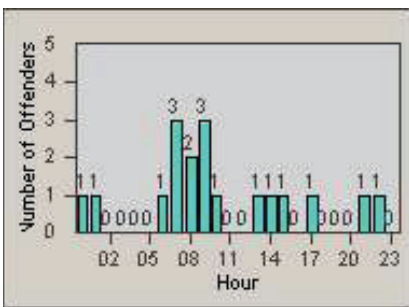

Redflex Redlight Offender Statistics

CONTRACT: Solana Beach
 DATE FROM: 01-Oct-2014

LOCATION: SOL-101L-01 Highway 101 / Lomas Santa Fe
 DATE TO: 31-Oct-2014

LANE 1

LANE 2

LANE 3

Redflex Redlight Offender Statistics