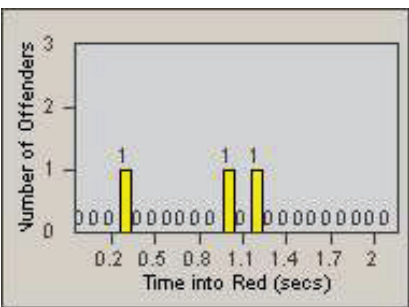

LANE 1

LANE 2

LANE 3

Redflex Redlight Offender Statistics

CONTRACT: Solana Beach **LOCATION:** SOL-LOSH-01 Lomas Santa Fe Dr
DATE FROM: 01-Oct-2014 **DATE TO:** 31-Oct-2014

LANE TOTAL

Redflex Redlight Offender Statistics

CONTRACT: Solana Beach **LOCATION:** SOL-SHLO-01 Solana Hills Dr
DATE FROM: 01-Oct-2014 **DATE TO:** 31-Oct-2014

LANE 1

LANE 2

LANE 3

Redflex Redlight Offender Statistics

CONTRACT: Solana Beach **LOCATION:** SOL-SHLO-01 Solana Hills Dr
DATE FROM: 01-Oct-2014 **DATE TO:** 31-Oct-2014