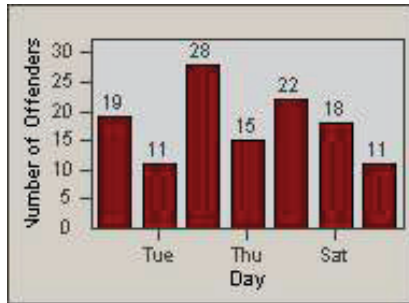

LANE 1

LANE 2

LANE 3

Redflex Redlight Offender Statistics

CONTRACT: Solana Beach **LOCATION:** SOL-LOSH-01 Lomas Santa Fe Dr
DATE FROM: 01-Oct-2014 **DATE TO:** 31-Oct-2014

LANE TOTAL

Redflex Redlight Offender Statistics

CONTRACT: Solana Beach **LOCATION:** SOL-SHLO-01 Solana Hills Dr
DATE FROM: 01-Oct-2014 **DATE TO:** 31-Oct-2014

LANE 1

LANE 2

LANE 3

Redflex Redlight Offender Statistics

CONTRACT: Solana Beach **LOCATION:** SOL-SHLO-01 Solana Hills Dr
DATE FROM: 01-Oct-2014 **DATE TO:** 31-Oct-2014