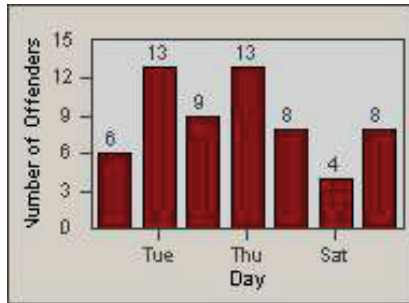

Redflex Redlight Offender Statistics

CONTRACT: Solana Beach   **LOCATION:** SOL-101L-01 Highway 101 / Lomas Santa Fe
DATE FROM: 01-Oct-2014   **DATE TO:** 31-Oct-2014

LANE TOTAL