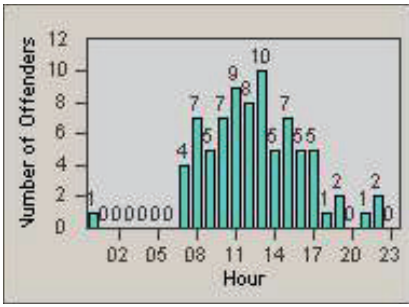

CONTRACT: Solana Beach **LOCATION:** SOL-101L-01 Highway 101 / Lomas Santa Fe
DATE FROM: 01-Oct-2014 **DATE TO:** 31-Oct-2014

LANE TOTAL

Redflex Redlight Offender Statistics

CONTRACT: Solana Beach LOCATION: SOL-LOSH-01 Lomas Santa Fe Dr
 DATE FROM: 01-Oct-2014 DATE TO: 31-Oct-2014

LANE 1

LANE 2

LANE 3

Redflex Redlight Offender Statistics

CONTRACT: Solana Beach **LOCATION:** SOL-LOSH-01 Lomas Santa Fe Dr
DATE FROM: 01-Oct-2014 **DATE TO:** 31-Oct-2014

LANE TOTAL

Redflex Redlight Offender Statistics