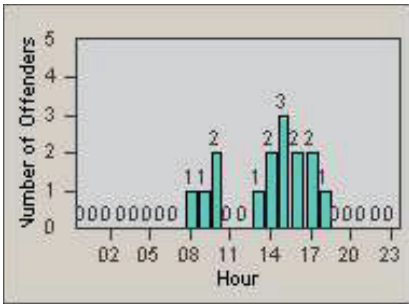

LANE 1

LANE 2

LANE 3

Redflex Redlight Offender Statistics

CONTRACT: Solana Beach **LOCATION:** SOL-LOSH-01 Lomas Santa Fe Dr
DATE FROM: 01-Oct-2014 **DATE TO:** 31-Oct-2014

LANE TOTAL

Redflex Redlight Offender Statistics

CONTRACT: Solana Beach **LOCATION:** SOL-SHLO-01 Solana Hills Dr
DATE FROM: 01-Oct-2014 **DATE TO:** 31-Oct-2014

LANE 1

LANE 2

LANE 3

Redflex Redlight Offender Statistics

CONTRACT: Solana Beach **LOCATION:** SOL-SHLO-01 Solana Hills Dr
DATE FROM: 01-Oct-2014 **DATE TO:** 31-Oct-2014