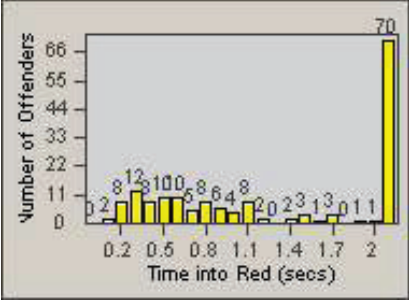

LANE 1

LANE 2

LANE 3

Redflex Redlight Offender Statistics

CONTRACT: Solana Beach **LOCATION:** SOL-LOSH-01 Lomas Santa Fe Dr
DATE FROM: 01-Oct-2014 **DATE TO:** 31-Oct-2014

LANE TOTAL

Redflex Redlight Offender Statistics

CONTRACT: Solana Beach **LOCATION:** SOL-SHLO-01 Solana Hills Dr
DATE FROM: 01-Oct-2014 **DATE TO:** 31-Oct-2014

LANE 1

LANE 2

LANE 3

Redflex Redlight Offender Statistics

CONTRACT: Solana Beach **LOCATION:** SOL-SHLO-01 Solana Hills Dr
DATE FROM: 01-Oct-2014 **DATE TO:** 31-Oct-2014