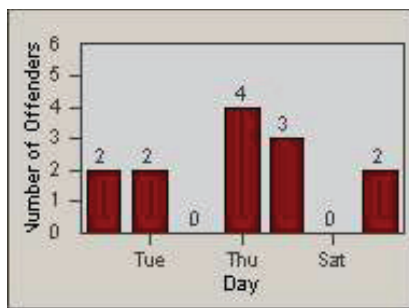

Redflex Redlight Offender Statistics

CONTRACT: Solana Beach
 DATE FROM: 01-Oct-2014

LOCATION: SOL-101L-01 Highway 101 / Lomas Santa Fe
 DATE TO: 31-Oct-2014

LANE 1

LANE 2

LANE 3

Redflex Redlight Offender Statistics