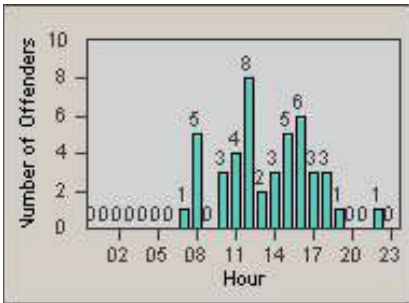

CONTRACT: Solana Beach **LOCATION:** SOL-101L-01 Highway 101 / Lomas Santa Fe
DATE FROM: 01-Oct-2014 **DATE TO:** 31-Oct-2014

LANE TOTAL

Redflex Redlight Offender Statistics

CONTRACT: Solana Beach LOCATION: SOL-LOSH-01 Lomas Santa Fe Dr
 DATE FROM: 01-Oct-2014 DATE TO: 31-Oct-2014

LANE 1

LANE 2

LANE 3

Redflex Redlight Offender Statistics

CONTRACT: Solana Beach **LOCATION:** SOL-LOSH-01 Lomas Santa Fe Dr
DATE FROM: 01-Oct-2014 **DATE TO:** 31-Oct-2014

LANE TOTAL

Redflex Redlight Offender Statistics