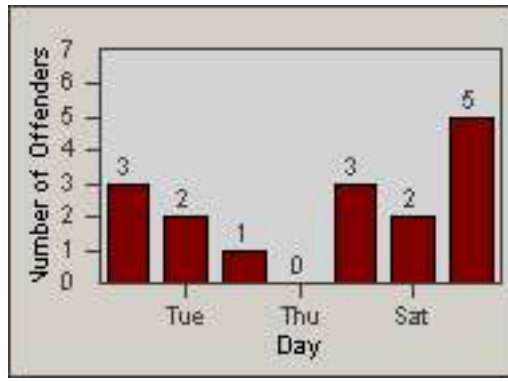

Redflex Redlight Offender Statistics

CONTRACT: South Gate

LOCATION: SG-FIAT-01 Firestone

DATE FROM: 01-Oct-2011

DATE TO: 31-Oct-2011

LANE 1

LANE 2

LANE 3

Redflex Redlight Offender Statistics

CONTRACT: South Gate **LOCATION:** SG-FIAT-01 Firestone
DATE FROM: 01-Oct-2011 **DATE TO:** 31-Oct-2011

LANE 4

LANE TOTAL