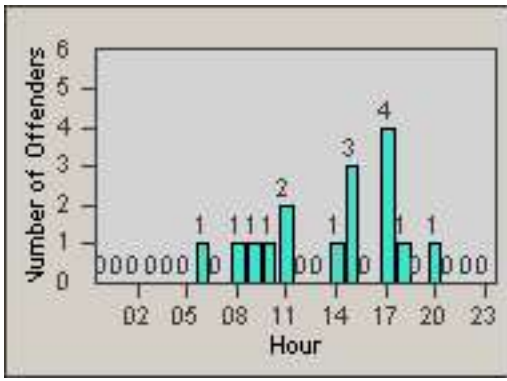

Redflex Redlight Offender Statistics

CONTRACT: South Gate

LOCATION: SG-FIAT-01 Firestone

DATE FROM: 01-Oct-2011

DATE TO: 31-Oct-2011

LANE 1

LANE 2

LANE 3

Redflex Redlight Offender Statistics

CONTRACT: South Gate **LOCATION:** SG-FIAT-01 Firestone
DATE FROM: 01-Oct-2011 **DATE TO:** 31-Oct-2011

LANE 4

LANE TOTAL