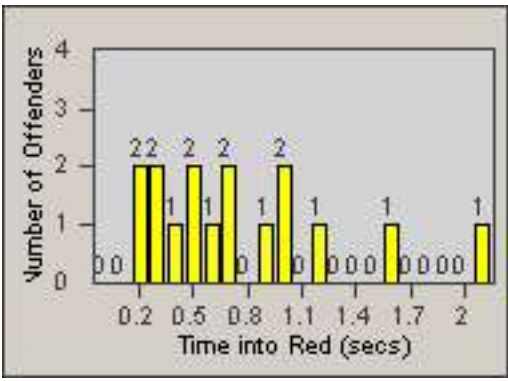

Redflex Redlight Offender Statistics

CONTRACT: South Gate

LOCATION: SG-FIAT-01 Firestone

DATE FROM: 01-Oct-2011

DATE TO: 31-Oct-2011

LANE 1

LANE 2

LANE 3

Redflex Redlight Offender Statistics

CONTRACT: South Gate **LOCATION:** SG-FIAT-01 Firestone
DATE FROM: 01-Oct-2011 **DATE TO:** 31-Oct-2011

LANE 4

LANE TOTAL