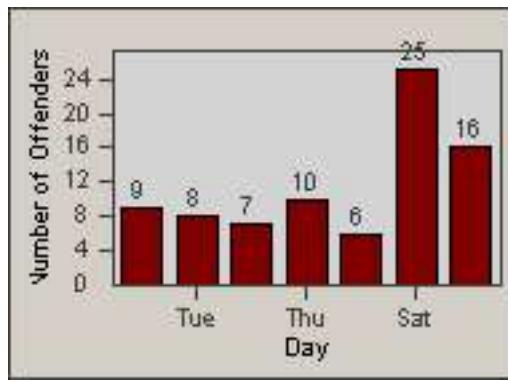

Redflex Redlight Offender Statistics

CONTRACT: South Gate

LOCATION: SG-FIAT-01 Firestone

DATE FROM: 01-Oct-2011

DATE TO: 31-Oct-2011

LANE 1

LANE 2

LANE 3

Redflex Redlight Offender Statistics

CONTRACT: South Gate **LOCATION:** SG-FIAT-01 Firestone
DATE FROM: 01-Oct-2011 **DATE TO:** 31-Oct-2011

LANE 4

LANE TOTAL