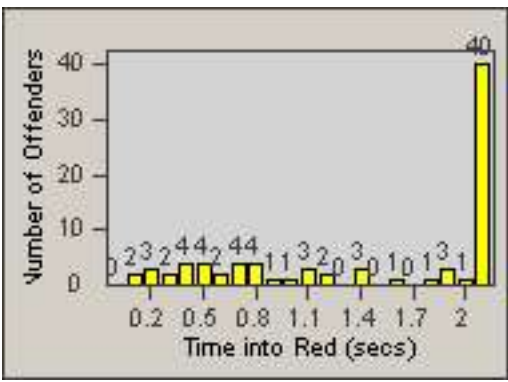

Redflex Redlight Offender Statistics

CONTRACT: South Gate

LOCATION: SG-FIAT-01 Firestone

DATE FROM: 01-Oct-2011

DATE TO: 31-Oct-2011

LANE 1

LANE 2

LANE 3

Redflex Redlight Offender Statistics

CONTRACT: South Gate **LOCATION:** SG-FIAT-01 Firestone
DATE FROM: 01-Oct-2011 **DATE TO:** 31-Oct-2011

LANE 4

LANE TOTAL