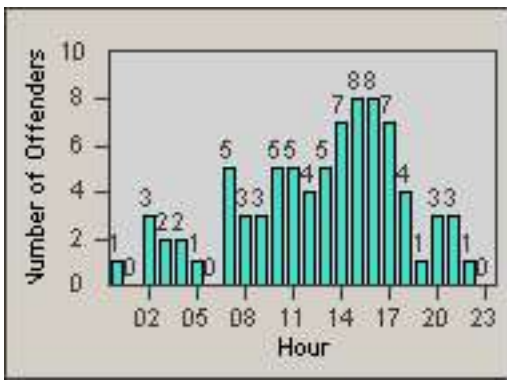

Redflex Redlight Offender Statistics

CONTRACT: South Gate

LOCATION: SG-FIAT-01 Firestone

DATE FROM: 01-Oct-2011

DATE TO: 31-Oct-2011

LANE 1

LANE 2

LANE 3

Redflex Redlight Offender Statistics

CONTRACT: South Gate **LOCATION:** SG-FIAT-01 Firestone
DATE FROM: 01-Oct-2011 **DATE TO:** 31-Oct-2011

LANE 4

LANE TOTAL