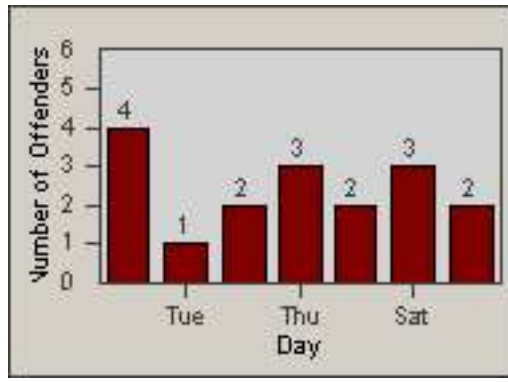

Redflex Redlight Offender Statistics

CONTRACT: South Gate

LOCATION: SG-FIAT-01 Firestone

DATE FROM: 01-Oct-2011

DATE TO: 31-Oct-2011

LANE 1

LANE 2

LANE 3

Redflex Redlight Offender Statistics

CONTRACT: South Gate **LOCATION:** SG-FIAT-01 Firestone
DATE FROM: 01-Oct-2011 **DATE TO:** 31-Oct-2011

LANE 4

LANE TOTAL