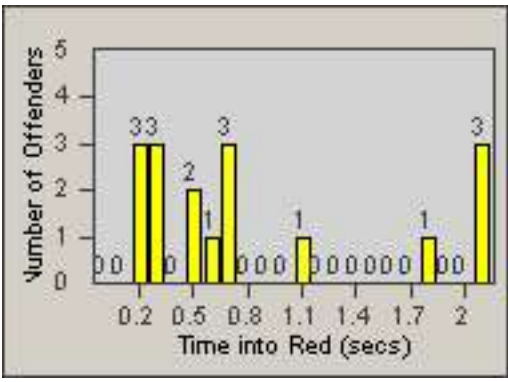

Redflex Redlight Offender Statistics

CONTRACT: South Gate

LOCATION: SG-FIAT-01 Firestone

DATE FROM: 01-Oct-2011

DATE TO: 31-Oct-2011

LANE 1

LANE 2

LANE 3

Redflex Redlight Offender Statistics

CONTRACT: South Gate **LOCATION:** SG-FIAT-01 Firestone
DATE FROM: 01-Oct-2011 **DATE TO:** 31-Oct-2011

LANE 4

LANE TOTAL