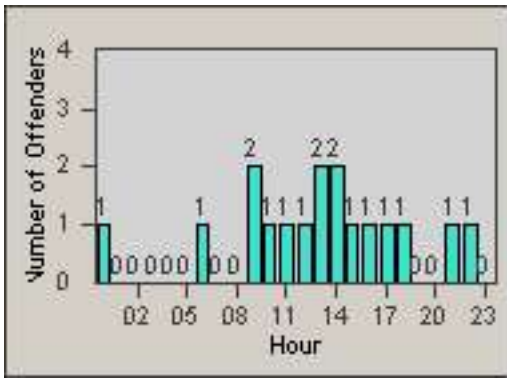

Redflex Redlight Offender Statistics

CONTRACT: South Gate

LOCATION: SG-FIAT-01 Firestone

DATE FROM: 01-Oct-2011

DATE TO: 31-Oct-2011

LANE 1

LANE 2

LANE 3

Redflex Redlight Offender Statistics

CONTRACT: South Gate **LOCATION:** SG-FIAT-01 Firestone
DATE FROM: 01-Oct-2011 **DATE TO:** 31-Oct-2011

LANE 4

LANE TOTAL