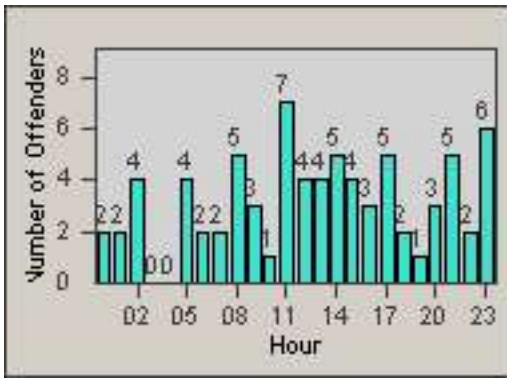

Redflex Redlight Offender Statistics

CONTRACT: South Gate
DATE FROM: 01-Oct-2011

LOCATION: SG-GASO-01 Garfield
DATE TO: 31-Oct-2011

LANE 1

LANE 2

LANE 3

Redflex Redlight Offender Statistics

CONTRACT: South Gate **LOCATION:** SG-GASO-01 Garfield
DATE FROM: 01-Oct-2011 **DATE TO:** 31-Oct-2011