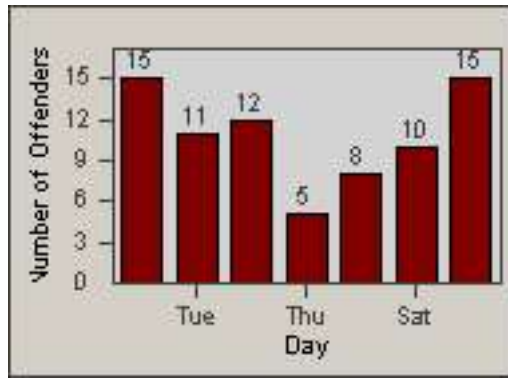

Redflex Redlight Offender Statistics

CONTRACT: South Gate
DATE FROM: 01-Oct-2011

LOCATION: SG-GASO-01 Garfield
DATE TO: 31-Oct-2011

LANE 1

LANE 2

LANE 3

Redflex Redlight Offender Statistics

CONTRACT: South Gate **LOCATION:** SG-GASO-01 Garfield
DATE FROM: 01-Oct-2011 **DATE TO:** 31-Oct-2011