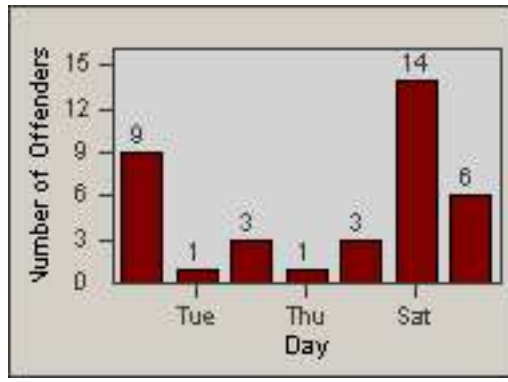

Redflex Redlight Offender Statistics

CONTRACT: South Gate
DATE FROM: 01-Oct-2011

LOCATION: SG-GASO-01 Garfield
DATE TO: 31-Oct-2011

LANE 1

LANE 2

LANE 3

Redflex Redlight Offender Statistics

CONTRACT: South Gate **LOCATION:** SG-GASO-01 Garfield
DATE FROM: 01-Oct-2011 **DATE TO:** 31-Oct-2011