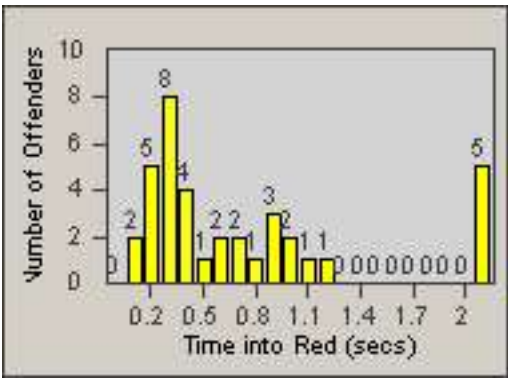

Redflex Redlight Offender Statistics

CONTRACT: South Gate
DATE FROM: 01-Oct-2011

LOCATION: SG-GASO-01 Garfield
DATE TO: 31-Oct-2011

LANE 1

LANE 2

LANE 3

Redflex Redlight Offender Statistics

CONTRACT: South Gate **LOCATION:** SG-GASO-01 Garfield
DATE FROM: 01-Oct-2011 **DATE TO:** 31-Oct-2011