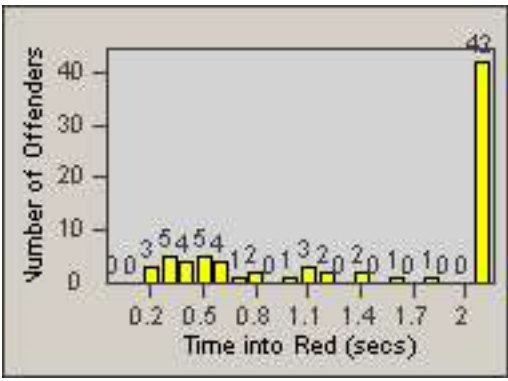

Redflex Redlight Offender Statistics

CONTRACT: South Gate
DATE FROM: 01-Oct-2011

LOCATION: SG-GASO-01 Garfield
DATE TO: 31-Oct-2011

LANE 1

LANE 2

LANE 3

Redflex Redlight Offender Statistics

CONTRACT: South Gate **LOCATION:** SG-GASO-01 Garfield
DATE FROM: 01-Oct-2011 **DATE TO:** 31-Oct-2011