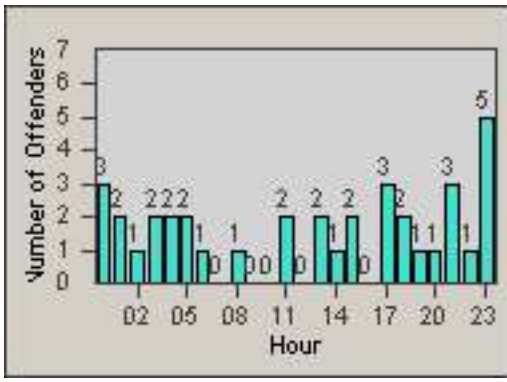

Redflex Redlight Offender Statistics

CONTRACT: South Gate
DATE FROM: 01-Oct-2011

LOCATION: SG-GASO-01 Garfield
DATE TO: 31-Oct-2011

LANE 1

LANE 2

LANE 3

Redflex Redlight Offender Statistics

CONTRACT: South Gate **LOCATION:** SG-GASO-01 Garfield
DATE FROM: 01-Oct-2011 **DATE TO:** 31-Oct-2011