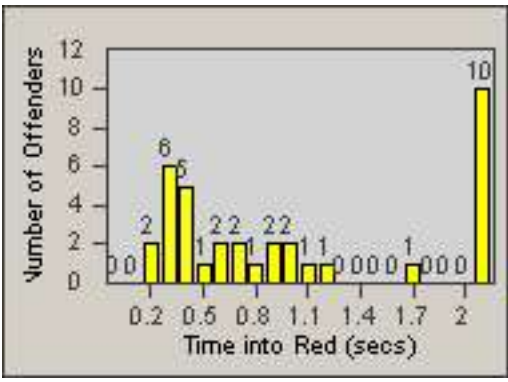

Redflex Redlight Offender Statistics

CONTRACT: South Gate
 DATE FROM: 01-Oct-2011

LOCATION: SG-IMGA-03 Imperial
 DATE TO: 31-Oct-2011

LANE 1

LANE 2

LANE 3

Redflex Redlight Offender Statistics

CONTRACT: South Gate **LOCATION:** SG-IMGA-03 Imperial
DATE FROM: 01-Oct-2011 **DATE TO:** 31-Oct-2011