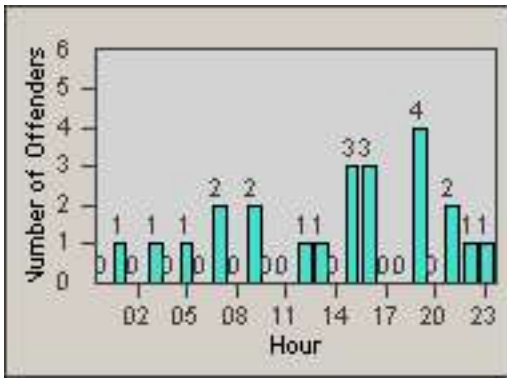

Redflex Redlight Offender Statistics

CONTRACT: South Gate
 DATE FROM: 01-Oct-2011

LOCATION: SG-IMGA-03 Imperial
 DATE TO: 31-Oct-2011

LANE 1

LANE 2

LANE 3

Redflex Redlight Offender Statistics

CONTRACT: South Gate **LOCATION:** SG-IMGA-03 Imperial
DATE FROM: 01-Oct-2011 **DATE TO:** 31-Oct-2011