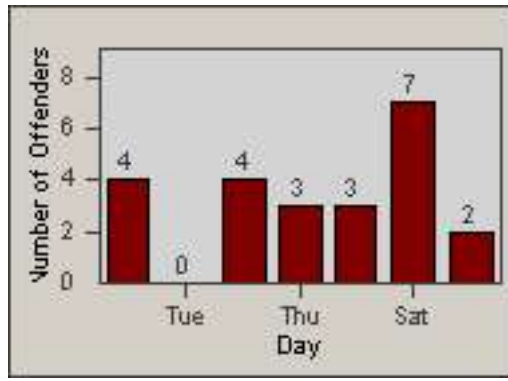

Redflex Redlight Offender Statistics

CONTRACT: South Gate
 DATE FROM: 01-Oct-2011

LOCATION: SG-IMGA-03 Imperial
 DATE TO: 31-Oct-2011

LANE 1

LANE 2

LANE 3

Redflex Redlight Offender Statistics

CONTRACT: South Gate **LOCATION:** SG-IMGA-03 Imperial
DATE FROM: 01-Oct-2011 **DATE TO:** 31-Oct-2011