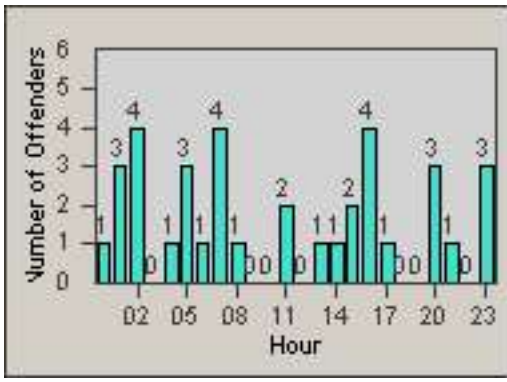

Redflex Redlight Offender Statistics

CONTRACT: South Gate
 DATE FROM: 01-Oct-2011

LOCATION: SG-IMGA-03 Imperial
 DATE TO: 31-Oct-2011

LANE 1

LANE 2

LANE 3

Redflex Redlight Offender Statistics

CONTRACT: South Gate **LOCATION:** SG-IMGA-03 Imperial
DATE FROM: 01-Oct-2011 **DATE TO:** 31-Oct-2011