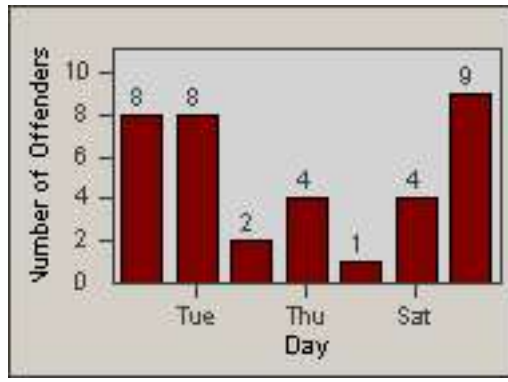

Redflex Redlight Offender Statistics

CONTRACT: South Gate
 DATE FROM: 01-Oct-2011

LOCATION: SG-IMGA-03 Imperial
 DATE TO: 31-Oct-2011

LANE 1

LANE 2

LANE 3

Redflex Redlight Offender Statistics

CONTRACT: South Gate **LOCATION:** SG-IMGA-03 Imperial
DATE FROM: 01-Oct-2011 **DATE TO:** 31-Oct-2011