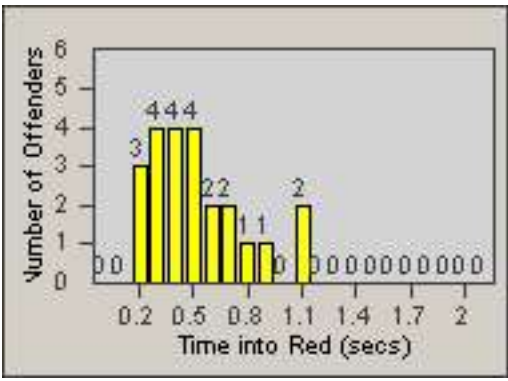

Redflex Redlight Offender Statistics

CONTRACT: South Gate
 DATE FROM: 01-Oct-2011

LOCATION: SG-IMGA-03 Imperial
 DATE TO: 31-Oct-2011

LANE 1

LANE 2

LANE 3

Redflex Redlight Offender Statistics

CONTRACT: South Gate **LOCATION:** SG-IMGA-03 Imperial
DATE FROM: 01-Oct-2011 **DATE TO:** 31-Oct-2011