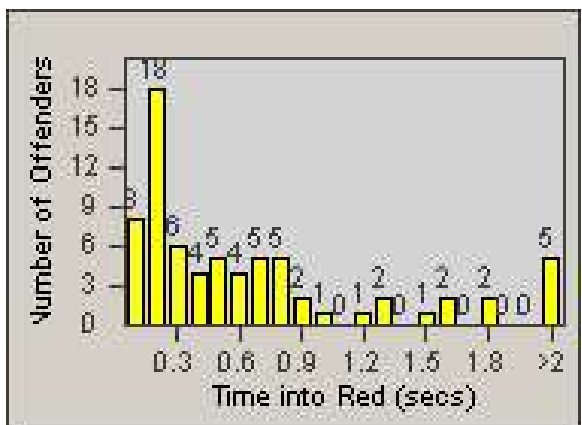

Redflex Redlight Offender Statistics

CONTRACT: Union City
 DATE FROM: 1/Jul/2007

LOCATION: UNI-ALH-01 Alvarado Niles Rd
 DATE TO: 31/Jul/2007

LANE 1

LANE 2

LANE 3

Redflex Redlight Offender Statistics

CONTRACT: Union City
 DATE FROM: 1/Jul/2007

LOCATION: UNI-ALH-01 Alvarado Niles Rd
 DATE TO: 31/Jul/2007

LANE 4

LANE TOTAL

Redflex Redlight Offender Statistics

CONTRACT: Union City
 DATE FROM: 1/Jul/2007

LOCATION: UNI-ALH-01 Alvarado Niles Rd
 DATE TO: 31/Jul/2007