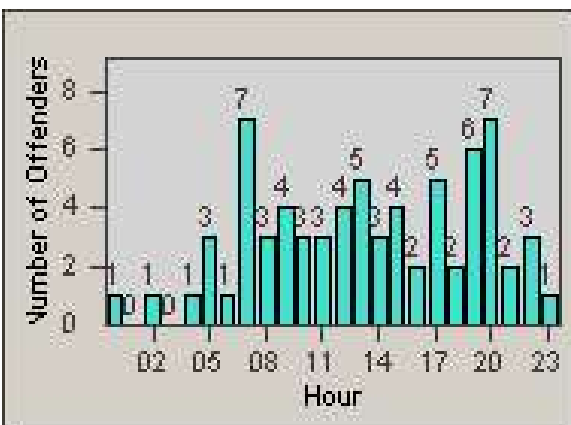

Redflex Redlight Offender Statistics

CONTRACT: Union City
 DATE FROM: 1/Jul/2007

LOCATION: UNI-ALH-01 Alvarado Niles Rd
 DATE TO: 31/Jul/2007

LANE 1

LANE 2

LANE 3

Redflex Redlight Offender Statistics

CONTRACT: Union City
 DATE FROM: 1/Jul/2007

LOCATION: UNI-ALH-01 Alvarado Niles Rd
 DATE TO: 31/Jul/2007

LANE 4

LANE TOTAL

Redflex Redlight Offender Statistics

CONTRACT: Union City
 DATE FROM: 1/Jul/2007

LOCATION: UNI-ALH-01 Alvarado Niles Rd
 DATE TO: 31/Jul/2007