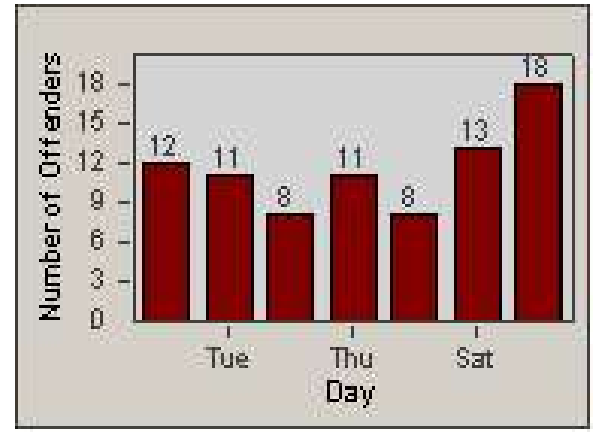

Redflex Redlight Offender Statistics

CONTRACT: Union City
 DATE FROM: 1/Jul/2007

LOCATION: UNI-ALH-01 Alvarado Niles Rd
 DATE TO: 31/Jul/2007

LANE 1

LANE 2

LANE 3

Redflex Redlight Offender Statistics

CONTRACT: Union City
 DATE FROM: 1/Jul/2007

LOCATION: UNI-ALH-01 Alvarado Niles Rd
 DATE TO: 31/Jul/2007

LANE 4

LANE TOTAL

Redflex Redlight Offender Statistics

CONTRACT: Union City
 DATE FROM: 1/Jul/2007

LOCATION: UNI-ALH-01 Alvarado Niles Rd
 DATE TO: 31/Jul/2007