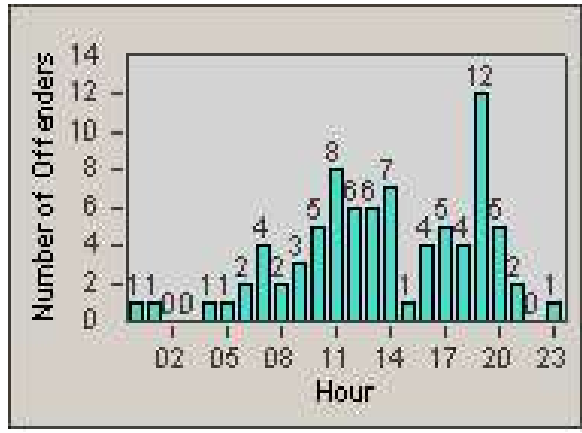

Redflex Redlight Offender Statistics

CONTRACT: Union City
 DATE FROM: 1/Jul/2007

LOCATION: UNI-ALH-01 Alvarado Niles Rd
 DATE TO: 31/Jul/2007

LANE 1

LANE 2

LANE 3

Redflex Redlight Offender Statistics

CONTRACT: Union City
 DATE FROM: 1/Jul/2007

LOCATION: UNI-ALH-01 Alvarado Niles Rd
 DATE TO: 31/Jul/2007

LANE 4

LANE TOTAL

Redflex Redlight Offender Statistics

CONTRACT: Union City
 DATE FROM: 1/Jul/2007

LOCATION: UNI-ALH-01 Alvarado Niles Rd
 DATE TO: 31/Jul/2007