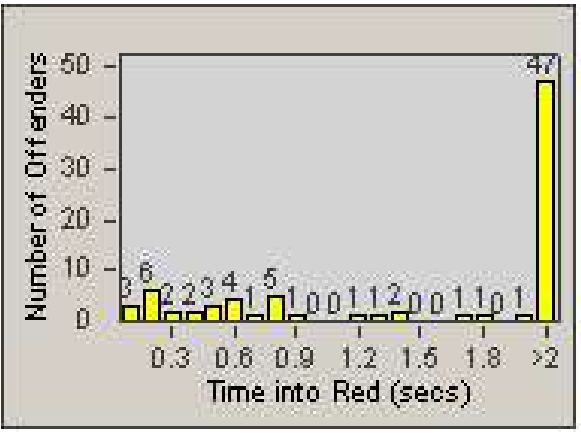

Redflex Redlight Offender Statistics

CONTRACT: Union City
 DATE FROM: 1/Jul/2007

LOCATION: UNI-ALH-01 Alvarado Niles Rd
 DATE TO: 31/Jul/2007

LANE 1

LANE 2

LANE 3

Redflex Redlight Offender Statistics

CONTRACT: Union City
 DATE FROM: 1/Jul/2007

LOCATION: UNI-ALH-01 Alvarado Niles Rd
 DATE TO: 31/Jul/2007

LANE 4

LANE TOTAL

Redflex Redlight Offender Statistics

CONTRACT: Union City
 DATE FROM: 1/Jul/2007

LOCATION: UNI-ALH-01 Alvarado Niles Rd
 DATE TO: 31/Jul/2007