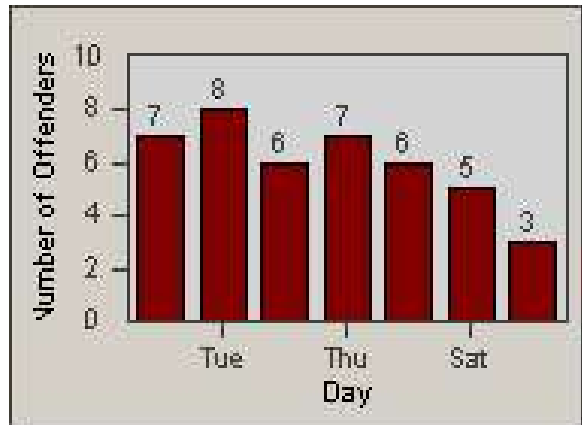

Redflex Redlight Offender Statistics

CONTRACT: Union City
 DATE FROM: 1/Jul/2007

LOCATION: UNI-ALH-01 Alvarado Niles Rd
 DATE TO: 31/Jul/2007

LANE 1

LANE 2

LANE 3

Redflex Redlight Offender Statistics

CONTRACT: Union City
 DATE FROM: 1/Jul/2007

LOCATION: UNI-ALH-01 Alvarado Niles Rd
 DATE TO: 31/Jul/2007

LANE 4

LANE TOTAL

Redflex Redlight Offender Statistics

CONTRACT: Union City
 DATE FROM: 1/Jul/2007

LOCATION: UNI-ALH-01 Alvarado Niles Rd
 DATE TO: 31/Jul/2007