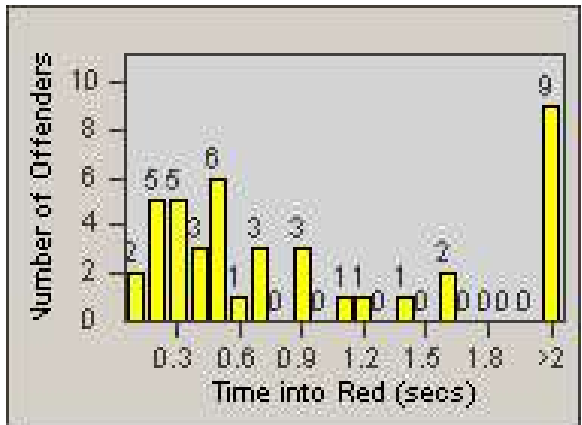

Redflex Redlight Offender Statistics

CONTRACT: Union City
 DATE FROM: 1/Jul/2007

LOCATION: UNI-ALH-01 Alvarado Niles Rd
 DATE TO: 31/Jul/2007

LANE 1

LANE 2

LANE 3

Redflex Redlight Offender Statistics

CONTRACT: Union City
 DATE FROM: 1/Jul/2007

LOCATION: UNI-ALH-01 Alvarado Niles Rd
 DATE TO: 31/Jul/2007

LANE 4

LANE TOTAL

Redflex Redlight Offender Statistics

CONTRACT: Union City
 DATE FROM: 1/Jul/2007

LOCATION: UNI-ALH-01 Alvarado Niles Rd
 DATE TO: 31/Jul/2007