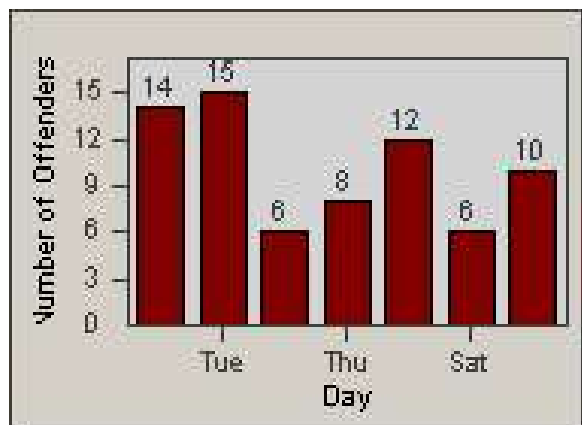

Redflex Redlight Offender Statistics

CONTRACT: Union City
 DATE FROM: 1/Jul/2007

LOCATION: UNI-ALH-01 Alvarado Niles Rd
 DATE TO: 31/Jul/2007

LANE 1

LANE 2

LANE 3

Redflex Redlight Offender Statistics

CONTRACT: Union City
 DATE FROM: 1/Jul/2007