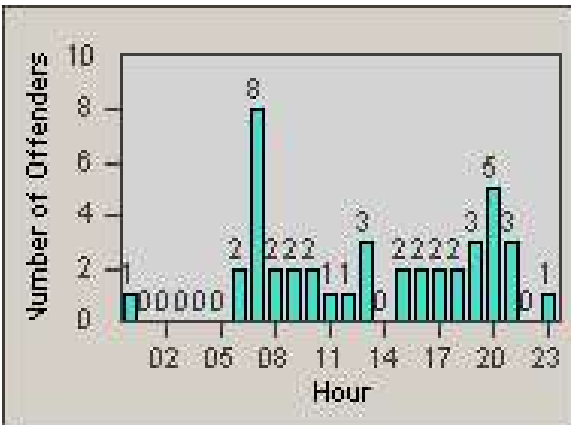

Redflex Redlight Offender Statistics

CONTRACT: Union City
 DATE FROM: 1/Jul/2007

LOCATION: UNI-ALH-01 Alvarado Niles Rd
 DATE TO: 31/Jul/2007

LANE 1

LANE 2

LANE 3

Redflex Redlight Offender Statistics

CONTRACT: Union City
 DATE FROM: 1/Jul/2007

LOCATION: UNI-ALH-01 Alvarado Niles Rd
 DATE TO: 31/Jul/2007

LANE 4

LANE TOTAL

Redflex Redlight Offender Statistics

CONTRACT: Union City
 DATE FROM: 1/Jul/2007

LOCATION: UNI-ALH-01 Alvarado Niles Rd
 DATE TO: 31/Jul/2007