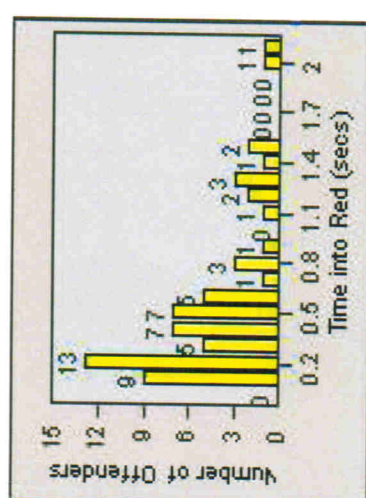

LANE TOTAL

Redflex Redlight Offender Statistics

CONTRACT: Victorville **LOCATION:** VIC-PAAM-01 Palmdale Road and Amargosa Road
DATE FROM: 01-Jul-2009 **DATE TO:** 31-Jul-2009

LANE 1

LANE 2

LANE 3

Redflex Redlight Offender Statistics

CONTRACT: Victorville **LOCATION:** VIC-PAAM-01 Palmdale Road and Amargosa Road
DATE FROM: 01-Jul-2009 **DATE TO:** 31-Jul-2009

LANE 4

LANE 5

Redflex Redlight Offender Statistics

CONTRACT: Victorville **LOCATION:** VIC-PAAM-01 Palmdale Road and Amargosa Road
DATE FROM: 01-Jul-2009 **DATE TO:** 31-Jul-2009