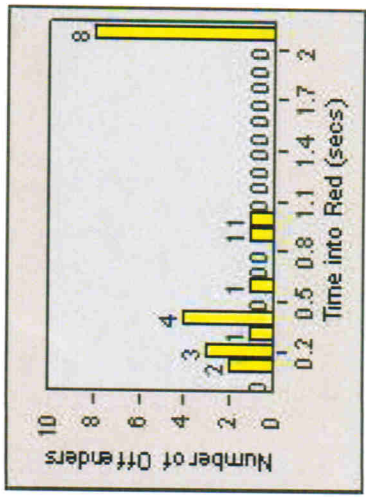

LANE TOTAL

Redflex Redlight Offender Statistics

CONTRACT: Victorville **LOCATION:** VIC-SELP-01 La Paz Drive and Seventh Street
DATE FROM: 01-Jul-2009 **DATE TO:** 31-Jul-2009

LANE 1

LANE 2

LANE 3

Redflex Redlight Offender Statistics

CONTRACT: Victorville **LOCATION:** VIC-SELP-01 La Paz Drive and Seventh Street
DATE FROM: 01-Jul-2009 **DATE TO:** 31-Jul-2009

LANE 4

LANE 5

Redflex Redlight Offender Statistics

CONTRACT: Victorville **LOCATION:** VIC-SELP-01 La Paz Drive and Seventh Street
DATE FROM: 01-Jul-2009 **DATE TO:** 31-Jul-2009