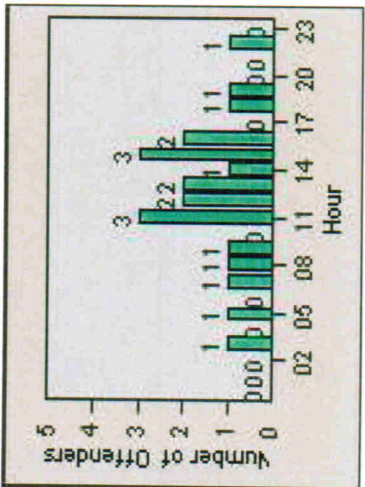

Redflex Redlight Offender Statistics

CONTRACT: Victorville **LOCATION:** VIC-D7-01 D Street and 7th Street
DATE FROM: 01-Jul-2009 **DATE TO:** 31-Jul-2009

LANE 1

LANE 2

LANE 3

Redflex Redlight Offender Statistics