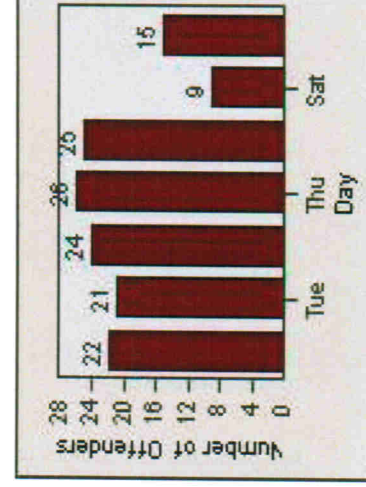

Redflex Redlight Offender Statistics

CONTRACT: Victorville **LOCATION:** VIC-D7-01 D Street and 7th Street
DATE FROM: 01-Jul-2009 **DATE TO:** 31-Jul-2009

LANE 1

LANE 2

LANE 3

Redflex Redlight Offender Statistics

CONTRACT: Victorville **LOCATION:** VIC-D7-01 D Street and 7th Street
DATE FROM: 01-Jul-2009 **DATE TO:** 31-Jul-2009

LANE 4

LANE 5

Redflex Redlight Offender Statistics

CONTRACT: Victorville **LOCATION:** VIC-D7-01 D Street and 7th Street
DATE FROM: 01-Jul-2009 **DATE TO:** 31-Jul-2009

LANE TOTAL

Redflex Redlight Offender Statistics

CONTRACT: Victorville **LOCATION:** VIC-D7-03 D Street and 7th Street
DATE FROM: 01-Jul-2009 **DATE TO:** 31-Jul-2009

LANE 1

LANE 2

LANE 3

Redflex Redlight Offender Statistics