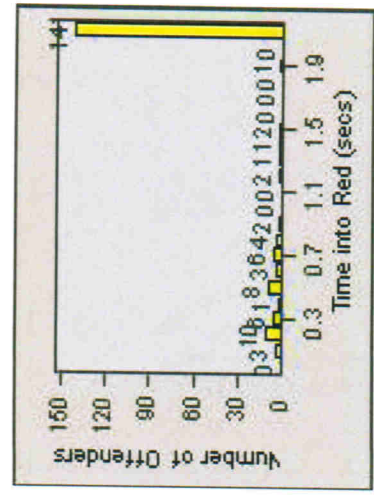

LANE TOTAL

Redflex Redlight Offender Statistics

CONTRACT: Victorville **LOCATION:** VIC-PAAM-01 Palmdale Road and Amargosa Road
DATE FROM: 01-Jul-2009 **DATE TO:** 31-Jul-2009

LANE 1

LANE 2

LANE 3

Redflex Redlight Offender Statistics