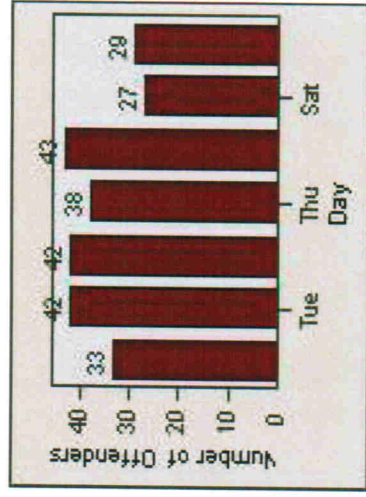

LANE TOTAL

Redflex Redlight Offender Statistics

CONTRACT: Victorville **LOCATION:** VIC-PAAM-01 Palmdale Road and Amargosa Road
DATE FROM: 01-Jul-2009 **DATE TO:** 31-Jul-2009

LANE 1

LANE 2

LANE 3

Redflex Redlight Offender Statistics

CONTRACT: Victorville **LOCATION:** VIC-PAAM-01 Palmdale Road and Amargosa Road
DATE FROM: 01-Jul-2009 **DATE TO:** 31-Jul-2009

LANE 4

LANE 5

Redflex Redlight Offender Statistics

CONTRACT: Victorville **LOCATION:** VIC-PAAM-01 Palmdale Road and Amargosa Road
DATE FROM: 01-Jul-2009 **DATE TO:** 31-Jul-2009

LANE TOTAL

Redflex Redlight Offender Statistics

CONTRACT: Victorville **LOCATION:** VIC-PAPA-01 Palmdale Road and Park Avenue
DATE FROM: 01-Jul-2009 **DATE TO:** 31-Jul-2009

LANE 1

LANE 2

LANE 3

Redflex Redlight Offender Statistics