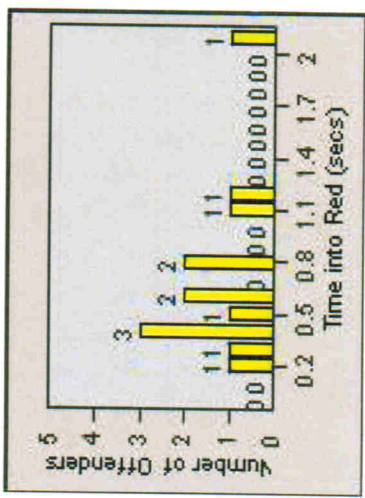

LANE TOTAL

Redflex Redlight Offender Statistics

CONTRACT: Victorville **LOCATION:** VIC-PAAM-01 Palmdale Road and Amargosa Road
DATE FROM: 01-Jul-2009 **DATE TO:** 31-Jul-2009

LANE 1

LANE 2

LANE 3

Redflex Redlight Offender Statistics

CONTRACT: Victorville **LOCATION:** VIC-PAAM-01 Palmdale Road and Amargosa Road
DATE FROM: 01-Jul-2009 **DATE TO:** 31-Jul-2009

LANE 4

LANE 5

Redflex Redlight Offender Statistics

CONTRACT: Victorville **LOCATION:** VIC-PAAM-01 Palmdale Road and Amargosa Road
DATE FROM: 01-Jul-2009 **DATE TO:** 31-Jul-2009