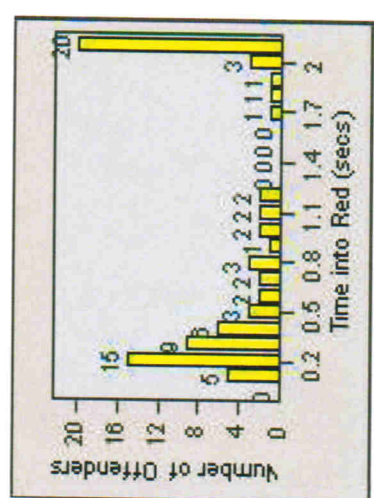

LANE TOTAL

Redflex Redlight Offender Statistics

CONTRACT: Victorville **LOCATION:** VIC-PAPA-01 Palmdale Road and Park Avenue
DATE FROM: 01-Jul-2009 **DATE TO:** 31-Jul-2009

LANE 1

LANE 2

LANE 3

Redflex Redlight Offender Statistics

CONTRACT: Victorville **LOCATION:** VIC-PAPA-01 Palmdale Road and Park Avenue
DATE FROM: 01-Jul-2009 **DATE TO:** 31-Jul-2009

LANE 4

LANE 5

Redflex Redlight Offender Statistics

CONTRACT: Victorville **LOCATION:** VIC-PAPA-01 Palmdale Road and Park Avenue
DATE FROM: 01-Jul-2009 **DATE TO:** 31-Jul-2009