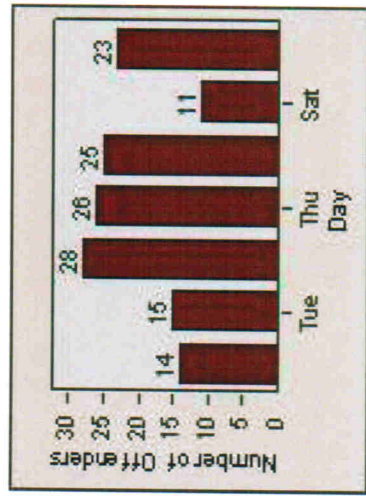

LANE TOTAL

Redflex Redlight Offender Statistics

CONTRACT: Victorville **LOCATION:** VIC-PAPA-01 Palmdale Road and Park Avenue
DATE FROM: 01-Jul-2009 **DATE TO:** 31-Jul-2009

LANE 1

LANE 2

LANE 3

Redflex Redlight Offender Statistics

CONTRACT: Victorville **LOCATION:** VIC-PAPA-01 Palmdale Road and Park Avenue
DATE FROM: 01-Jul-2009 **DATE TO:** 31-Jul-2009

LANE 4

LANE 5

Redflex Redlight Offender Statistics

CONTRACT: Victorville **LOCATION:** VIC-PAPA-01 Palmdale Road and Park Avenue
DATE FROM: 01-Jul-2009 **DATE TO:** 31-Jul-2009