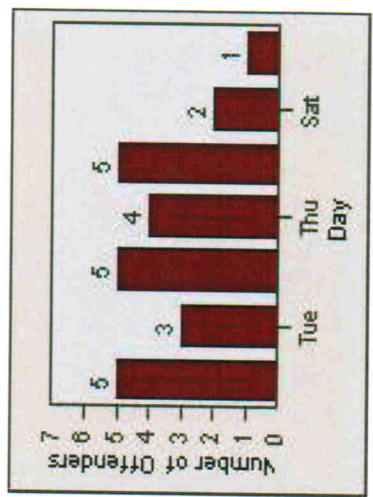

LANE TOTAL

Redflex Redlight Offender Statistics

CONTRACT: Victorville **LOCATION:** VIC-SELP-01 La Paz Drive and Seventh Street
DATE FROM: 01-Jul-2009 **DATE TO:** 31-Jul-2009

LANE 1

LANE 2

LANE 3

Redflex Redlight Offender Statistics

CONTRACT: Victorville **LOCATION:** VIC-SELP-01 La Paz Drive and Seventh Street
DATE FROM: 01-Jul-2009 **DATE TO:** 31-Jul-2009

LANE 4

LANE 5

Redflex Redlight Offender Statistics

CONTRACT: Victorville **LOCATION:** VIC-SELP-01 La Paz Drive and Seventh Street
DATE FROM: 01-Jul-2009 **DATE TO:** 31-Jul-2009