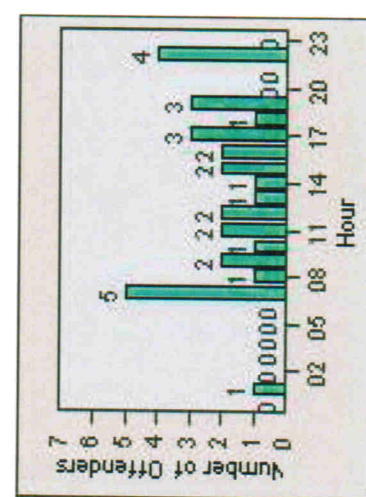

LANE TOTAL

Redflex Redlight Offender Statistics

CONTRACT: Victorville **LOCATION:** VIC-LPSE-01 La Paz Drive and Seventh Street
DATE FROM: 01-Jul-2009 **DATE TO:** 31-Jul-2009

LANE 1

LANE 2

LANE 3

Redflex Redlight Offender Statistics