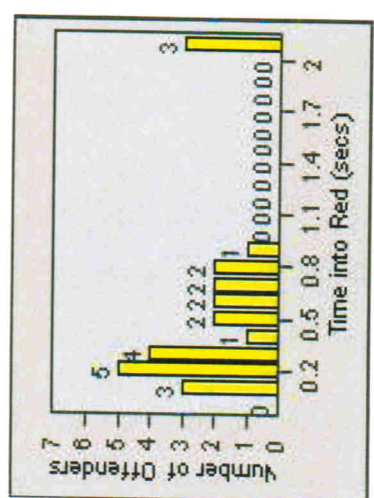

LANE TOTAL

Redflex Redlight Offender Statistics

CONTRACT: Victorville **LOCATION:** VIC-SELP-01 La Paz Drive and Seventh Street
DATE FROM: 01-Jul-2009 **DATE TO:** 31-Jul-2009

LANE 1

LANE 2

LANE 3

Redflex Redlight Offender Statistics

CONTRACT: Victorville **LOCATION:** VIC-SELP-01 La Paz Drive and Seventh Street
DATE FROM: 01-Jul-2009 **DATE TO:** 31-Jul-2009

LANE 4

LANE 5

Redflex Redlight Offender Statistics

CONTRACT: Victorville **LOCATION:** VIC-SELP-01 La Paz Drive and Seventh Street
DATE FROM: 01-Jul-2009 **DATE TO:** 31-Jul-2009