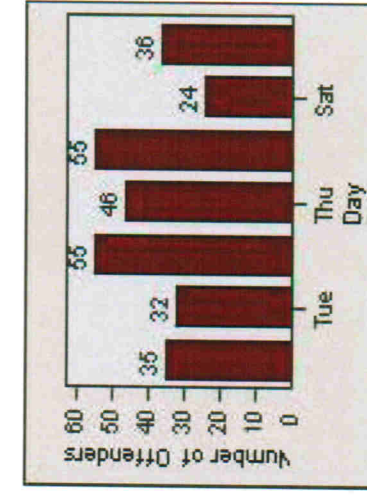

Redflex Redlight Offender Statistics

CONTRACT: Victorville   **LOCATION:** VIC-PAPA-01 Palmdale Road and Park Avenue
DATE FROM: 01-Jul-2009   **DATE TO:** 31-Jul-2009

LANE TOTAL