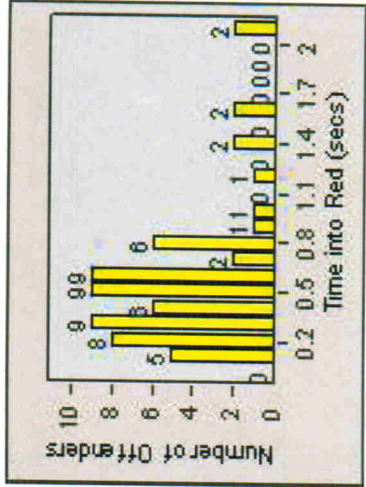

Redflex Redlight Offender Statistics

CONTRACT: Victorville   **LOCATION:** VIC-D7-01 D Street and 7th Street
DATE FROM: 01-Jul-2009   **DATE TO:** 31-Jul-2009

LANE 4