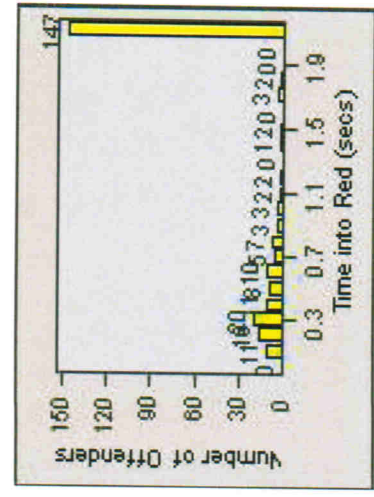

LANE TOTAL

Redflex Redlight Offender Statistics

CONTRACT: Victorville **LOCATION:** VIC-D7-03 D Street and 7th Street
DATE FROM: 01-Jul-2009 **DATE TO:** 31-Jul-2009

LANE 1

LANE 2

LANE 3

Redflex Redlight Offender Statistics

CONTRACT: Victorville **LOCATION:** VIC-D7-03 D Street and 7th Street
DATE FROM: 01-Jul-2009 **DATE TO:** 31-Jul-2009

LANE 4

LANE 5

Redflex Redlight Offender Statistics

CONTRACT: Victorville **LOCATION:** VIC-D7-03 D Street and 7th Street
DATE FROM: 01-Jul-2009 **DATE TO:** 31-Jul-2009

LANE TOTAL

Redflex Redlight Offender Statistics

CONTRACT: Victorville **LOCATION:** VIC-LPSE-01 La Paz Drive and Seventh Street
DATE FROM: 01-Jul-2009 **DATE TO:** 31-Jul-2009

LANE 1

LANE 2

LANE 3

Redflex Redlight Offender Statistics