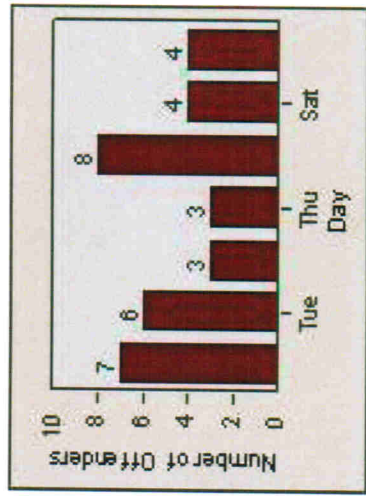

Redflex Redlight Offender Statistics

CONTRACT: Victorville   **LOCATION:** VIC-D7-03 D Street and 7th Street
DATE FROM: 01-Jul-2009   **DATE TO:** 31-Jul-2009

LANE 4