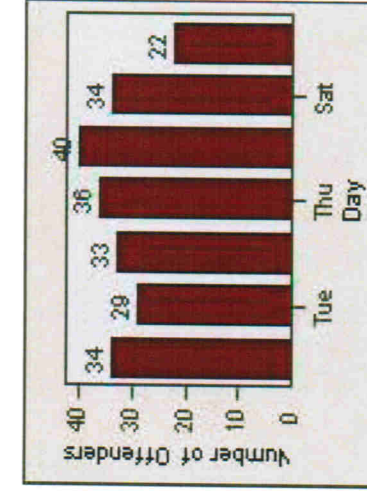

LANE TOTAL

Redflex Redlight Offender Statistics

CONTRACT: Victorville **LOCATION:** VIC-SELP-01 La Paz Drive and Seventh Street
DATE FROM: 01-Jul-2009 **DATE TO:** 31-Jul-2009

LANE 1

LANE 2

LANE 3

Redflex Redlight Offender Statistics

CONTRACT: Victorville **LOCATION:** VIC-SELP-01 La Paz Drive and Seventh Street
DATE FROM: 01-Jul-2009 **DATE TO:** 31-Jul-2009

LANE 4

LANE 5

Redflex Redlight Offender Statistics

CONTRACT: Victorville **LOCATION:** VIC-SELP-01 La Paz Drive and Seventh Street
DATE FROM: 01-Jul-2009 **DATE TO:** 31-Jul-2009