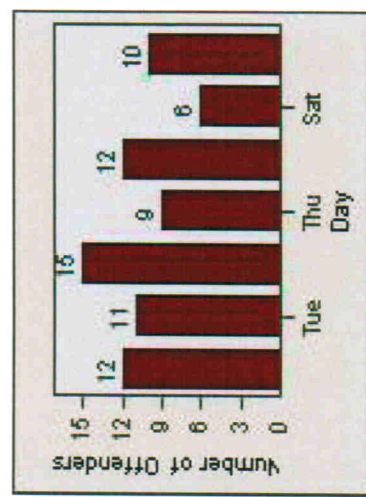

LANE TOTAL

Redflex Redlight Offender Statistics

CONTRACT: Victorville **LOCATION:** VIC-D7-03 D Street and 7th Street
DATE FROM: 01-Jul-2009 **DATE TO:** 31-Jul-2009

LANE 1

LANE 2

LANE 3

Redflex Redlight Offender Statistics