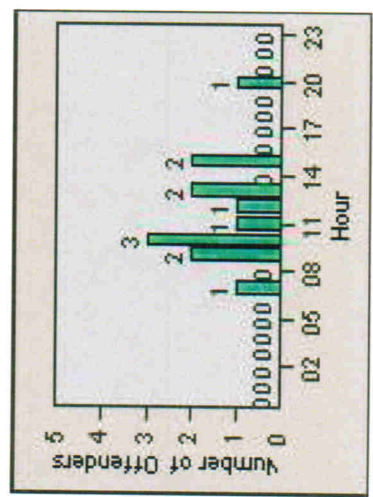

LANE TOTAL

Redflex Redlight Offender Statistics

CONTRACT: Victorville **LOCATION:** VIC-PAAM-01 Palmdale Road and Amargosa Road
DATE FROM: 01-Jul-2009 **DATE TO:** 31-Jul-2009

LANE 1

LANE 2

LANE 3

Redflex Redlight Offender Statistics

CONTRACT: Victorville **LOCATION:** VIC-PAAM-01 Palmdale Road and Amargosa Road
DATE FROM: 01-Jul-2009 **DATE TO:** 31-Jul-2009

LANE 4

LANE 5

Redflex Redlight Offender Statistics

CONTRACT: Victorville **LOCATION:** VIC-PAAM-01 Palmdale Road and Amargosa Road
DATE FROM: 01-Jul-2009 **DATE TO:** 31-Jul-2009