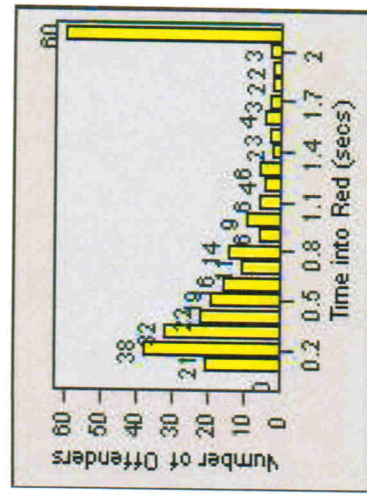

Redflex Redlight Offender Statistics

CONTRACT: Victorville   **LOCATION:** VIC-PAPA-01 Palmdale Road and Park Avenue
DATE FROM: 01-Jul-2009   **DATE TO:** 31-Jul-2009

LANE TOTAL