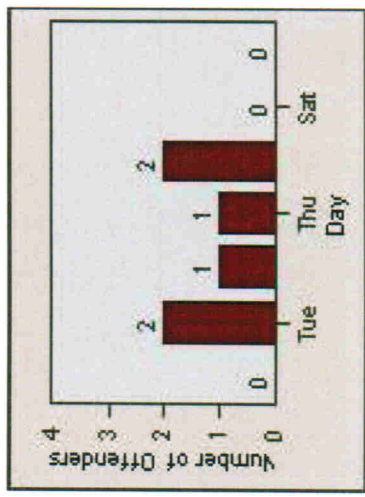

LANE TOTAL

Redflex Redlight Offender Statistics

CONTRACT: Victorville **LOCATION:** VIC-D7-03 D Street and 7th Street
DATE FROM: 01-Jul-2009 **DATE TO:** 31-Jul-2009

LANE 1

LANE 2

LANE 3

Redflex Redlight Offender Statistics