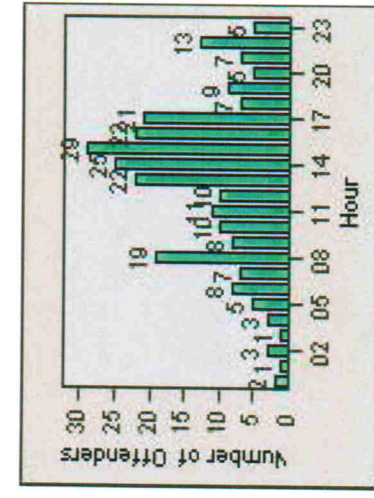

Redflex Redlight Offender Statistics

CONTRACT: Victorville   **LOCATION:** VIC-D7-03 D Street and 7th Street
DATE FROM: 01-Jul-2009   **DATE TO:** 31-Jul-2009

LANE TOTAL