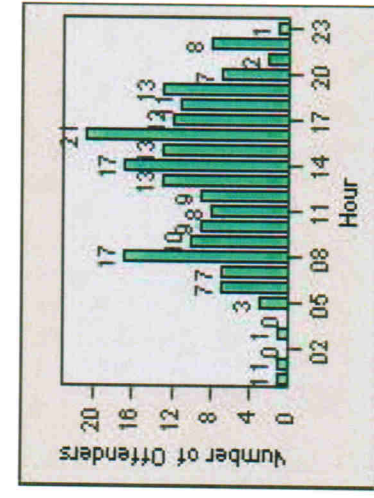

CONTRACT: Victorville **LOCATION:** VIC-LPSE-01 La Paz Drive and Seventh Street
DATE FROM: 01-Jul-2009 **DATE TO:** 31-Jul-2009

LANE 4

LANE 5

Redflex Redlight Offender Statistics

CONTRACT: Victorville **LOCATION:** VIC-LPSE-01 La Paz Drive and Seventh Street
DATE FROM: 01-Jul-2009 **DATE TO:** 31-Jul-2009

LANE TOTAL

Redflex Redlight Offender Statistics

CONTRACT: Victorville **LOCATION:** VIC-PAAM-01 Palmdale Road and Amargosa Road
DATE FROM: 01-Jul-2009 **DATE TO:** 31-Jul-2009

LANE 1

LANE 2

LANE 3

Redflex Redlight Offender Statistics