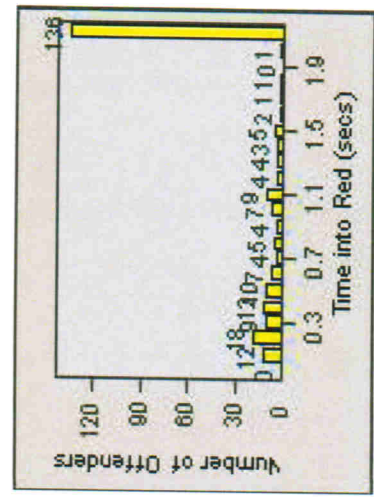

LANE TOTAL

Redflex Redlight Offender Statistics

CONTRACT: Victorville **LOCATION:** VIC-PAAM-01 Palmdale Road and Amargosa Road
DATE FROM: 01-Jul-2009 **DATE TO:** 31-Jul-2009

LANE 1

LANE 2

LANE 3

Redflex Redlight Offender Statistics

CONTRACT: Victorville **LOCATION:** VIC-PAAM-01 Palmdale Road and Amargosa Road
DATE FROM: 01-Jul-2009 **DATE TO:** 31-Jul-2009

LANE 4

LANE 5

Redflex Redlight Offender Statistics

CONTRACT: Victorville **LOCATION:** VIC-PAAM-01 Palmdale Road and Amargosa Road
DATE FROM: 01-Jul-2009 **DATE TO:** 31-Jul-2009

LANE TOTAL

Redflex Redlight Offender Statistics

CONTRACT: Victorville **LOCATION:** VIC-PAPA-01 Palmdale Road and Park Avenue
DATE FROM: 01-Jul-2009 **DATE TO:** 31-Jul-2009

LANE 1

LANE 2

LANE 3

Redflex Redlight Offender Statistics