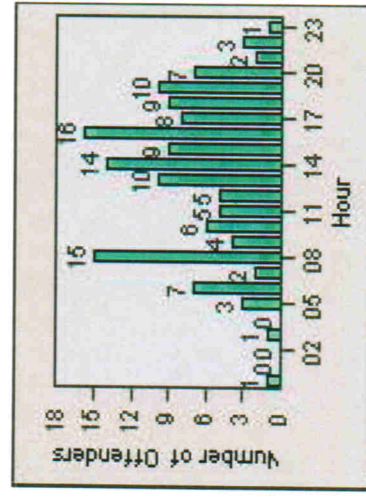

Redflex Redlight Offender Statistics

CONTRACT: Victorville   **LOCATION:** VIC-LPSE-01 La Paz Drive and Seventh Street
DATE FROM: 01-Jul-2009   **DATE TO:** 31-Jul-2009

LANE 4

LANE 5