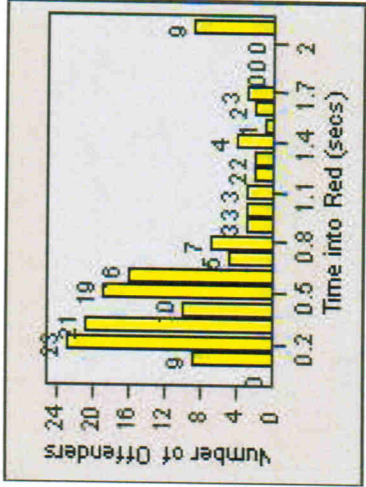

CONTRACT: Victorville **LOCATION:** VIC-D7-01 D Street and 7th Street
DATE FROM: 01-Jul-2009 **DATE TO:** 31-Jul-2009

LANE 4

LANE 5

Redflex Redlight Offender Statistics

CONTRACT: Victorville **LOCATION:** VIC-D7-01 D Street and 7th Street
DATE FROM: 01-Jul-2009 **DATE TO:** 31-Jul-2009

LANE TOTAL

Redflex Redlight Offender Statistics

CONTRACT: Victorville **LOCATION:** VIC-D7-03 D Street and 7th Street
DATE FROM: 01-Jul-2009 **DATE TO:** 31-Jul-2009

LANE 1

LANE 2

LANE 3

Redflex Redlight Offender Statistics