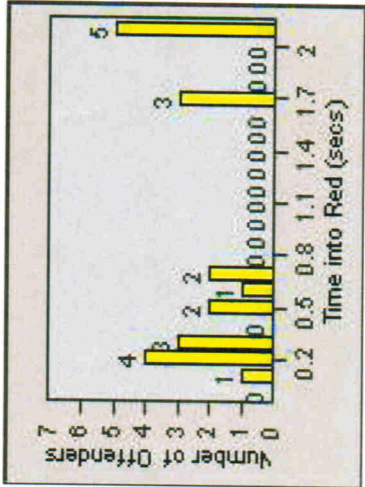

Redflex Redlight Offender Statistics

CONTRACT: Victorville **LOCATION:** VIC-D7-01 D Street and 7th Street
DATE FROM: 01-Jul-2009 **DATE TO:** 31-Jul-2009

LANE 1

LANE 2

LANE 3

Redflex Redlight Offender Statistics