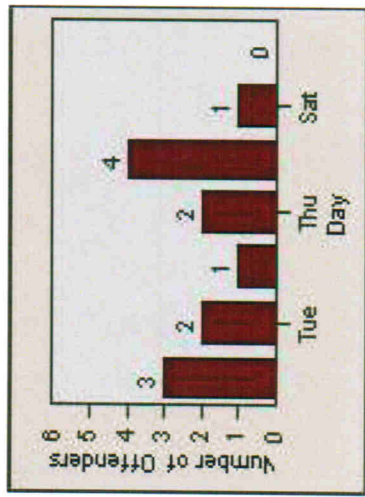

LANE TOTAL

Redflex Redlight Offender Statistics

CONTRACT: Victorville **LOCATION:** VIC-PAAM-01 Palmdale Road and Amargosa Road
DATE FROM: 01-Jul-2009 **DATE TO:** 31-Jul-2009

LANE 1

LANE 2

LANE 3

Redflex Redlight Offender Statistics

CONTRACT: Victorville **LOCATION:** VIC-PAAM-01 Palmdale Road and Amargosa Road
DATE FROM: 01-Jul-2009 **DATE TO:** 31-Jul-2009

LANE 4

LANE 5

Redflex Redlight Offender Statistics

CONTRACT: Victorville **LOCATION:** VIC-PAAM-01 Palmdale Road and Amargosa Road
DATE FROM: 01-Jul-2009 **DATE TO:** 31-Jul-2009