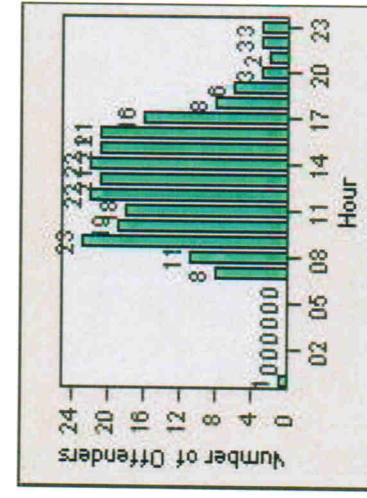

LANE TOTAL

Redflex Redlight Offender Statistics

CONTRACT: Victorville **LOCATION:** VIC-SELP-01 La Paz Drive and Seventh Street
DATE FROM: 01-Jul-2009 **DATE TO:** 31-Jul-2009

LANE 1

LANE 2

LANE 3

Redflex Redlight Offender Statistics

CONTRACT: Victorville **LOCATION:** VIC-SELP-01 La Paz Drive and Seventh Street
DATE FROM: 01-Jul-2009 **DATE TO:** 31-Jul-2009

LANE 4

LANE 5

Redflex Redlight Offender Statistics

CONTRACT: Victorville **LOCATION:** VIC-SELP-01 La Paz Drive and Seventh Street
DATE FROM: 01-Jul-2009 **DATE TO:** 31-Jul-2009