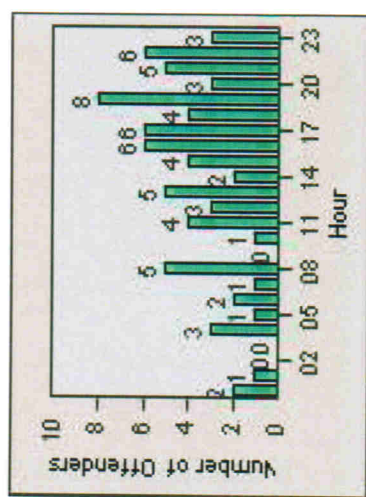

LANE TOTAL

Redflex Redlight Offender Statistics

CONTRACT: Victorville **LOCATION:** VIC-D7-03 D Street and 7th Street
DATE FROM: 01-Jul-2009 **DATE TO:** 31-Jul-2009

LANE 1

LANE 2

LANE 3

Redflex Redlight Offender Statistics