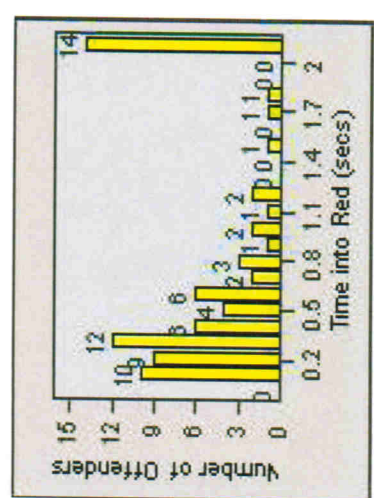

LANE TOTAL

Redflex Redlight Offender Statistics

CONTRACT: Victorville **LOCATION:** VIC-D7-03 D Street and 7th Street
DATE FROM: 01-Jul-2009 **DATE TO:** 31-Jul-2009

LANE 1

LANE 2

LANE 3

Redflex Redlight Offender Statistics