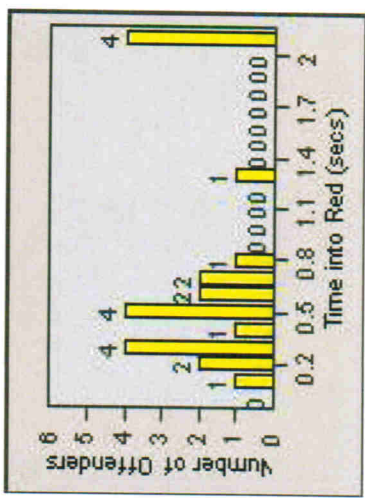

LANE TOTAL

Redflex Redlight Offender Statistics

CONTRACT: Victorville **LOCATION:** VIC-LPSE-01 La Paz Drive and Seventh Street
DATE FROM: 01-Jul-2009 **DATE TO:** 31-Jul-2009

LANE 1

LANE 2

LANE 3

Redflex Redlight Offender Statistics