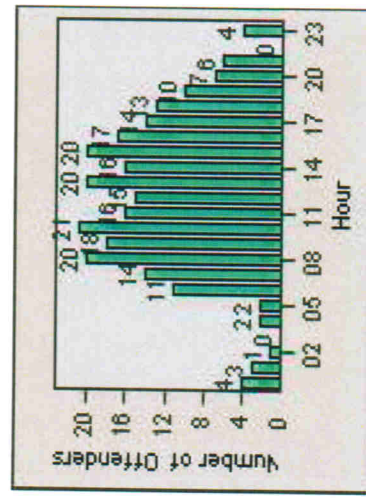

LANE TOTAL

Redflex Redlight Offender Statistics

CONTRACT: Victorville **LOCATION:** VIC-PAAM-01 Palmdale Road and Amargosa Road
DATE FROM: 01-Jul-2009 **DATE TO:** 31-Jul-2009

LANE 1

LANE 2

LANE 3

Redflex Redlight Offender Statistics

CONTRACT: Victorville **LOCATION:** VIC-PAAM-01 Palmdale Road and Amargosa Road
DATE FROM: 01-Jul-2009 **DATE TO:** 31-Jul-2009

LANE 4

LANE 5

Redflex Redlight Offender Statistics

CONTRACT: Victorville **LOCATION:** VIC-PAAM-01 Palmdale Road and Amargosa Road
DATE FROM: 01-Jul-2009 **DATE TO:** 31-Jul-2009

LANE TOTAL

Redflex Redlight Offender Statistics

CONTRACT: Victorville **LOCATION:** VIC-PAPA-01 Palmdale Road and Park Avenue
DATE FROM: 01-Jul-2009 **DATE TO:** 31-Jul-2009

LANE 1

LANE 2

LANE 3

Redflex Redlight Offender Statistics