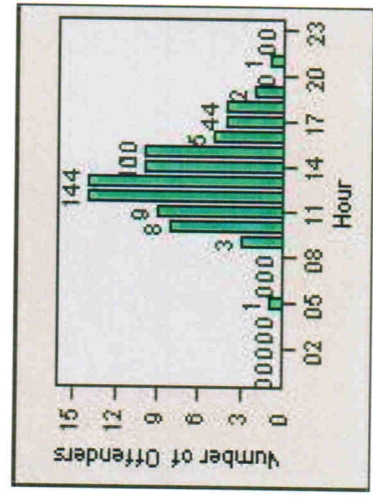

LANE TOTAL

Redflex Redlight Offender Statistics

CONTRACT: Victorville **LOCATION:** VIC-SELP-01 La Paz Drive and Seventh Street
DATE FROM: 01-Jul-2009 **DATE TO:** 31-Jul-2009

LANE 1

LANE 2

LANE 3

Redflex Redlight Offender Statistics

CONTRACT: Victorville **LOCATION:** VIC-SELP-01 La Paz Drive and Seventh Street
DATE FROM: 01-Jul-2009 **DATE TO:** 31-Jul-2009

LANE 4

LANE 5

Redflex Redlight Offender Statistics

CONTRACT: Victorville **LOCATION:** VIC-SELP-01 La Paz Drive and Seventh Street
DATE FROM: 01-Jul-2009 **DATE TO:** 31-Jul-2009