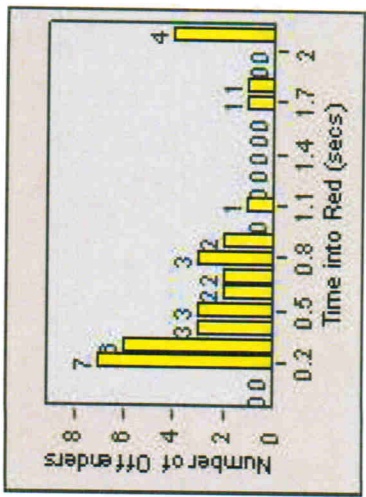

Redflex Redlight Offender Statistics

CONTRACT: Victorville   **LOCATION:** VIC-D7-03 D Street and 7th Street
DATE FROM: 01-Jul-2009   **DATE TO:** 31-Jul-2009

LANE 4