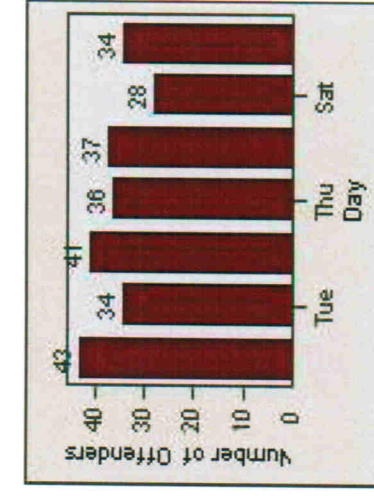

Redflex Redlight Offender Statistics

CONTRACT: Victorville   **LOCATION:** VIC-D7-03 D Street and 7th Street
DATE FROM: 01-Jul-2009   **DATE TO:** 31-Jul-2009

LANE TOTAL