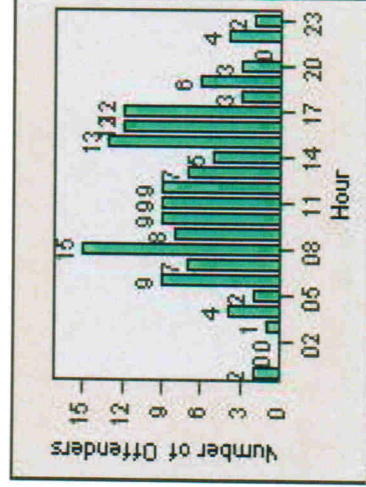

CONTRACT: Victorville **LOCATION:** VIC-D7-01 D Street and 7th Street
DATE FROM: 01-Jul-2009 **DATE TO:** 31-Jul-2009

LANE 4

LANE 5

Redflex Redlight Offender Statistics

CONTRACT: Victorville **LOCATION:** VIC-D7-01 D Street and 7th Street
DATE FROM: 01-Jul-2009 **DATE TO:** 31-Jul-2009

LANE TOTAL

Redflex Redlight Offender Statistics

CONTRACT: Victorville **LOCATION:** VIC-D7-03 D Street and 7th Street
DATE FROM: 01-Jul-2009 **DATE TO:** 31-Jul-2009

LANE 1

LANE 2

LANE 3

Redflex Redlight Offender Statistics