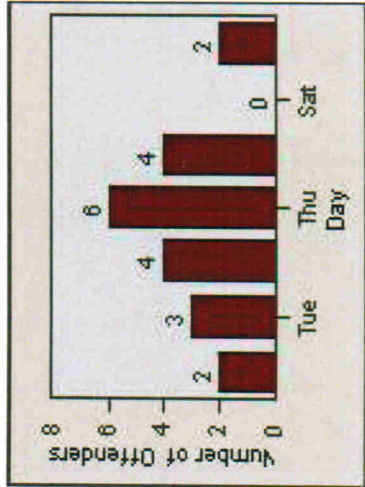

Redflex Redlight Offender Statistics

CONTRACT: Victorville **LOCATION:** VIC-D7-01 D Street and 7th Street
DATE FROM: 01-Jul-2009 **DATE TO:** 31-Jul-2009

LANE 1

LANE 2

LANE 3

Redflex Redlight Offender Statistics