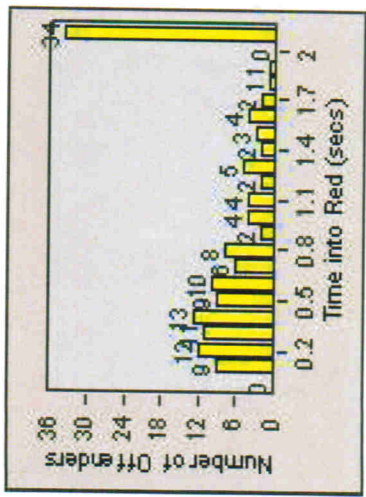

Redflex Redlight Offender Statistics

CONTRACT: Victorville   **LOCATION:** VIC-PAPA-01 Palmdale Road and Park Avenue
DATE FROM: 01-Jul-2009   **DATE TO:** 31-Jul-2009

LANE 4