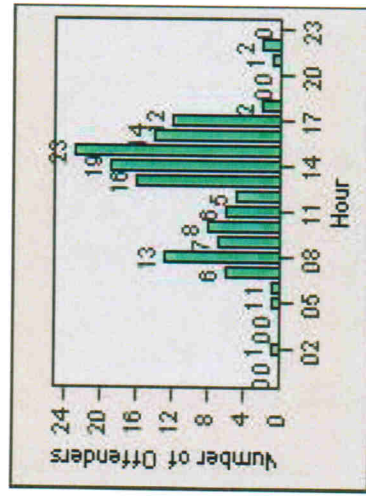

LANE TOTAL

Redflex Redlight Offender Statistics

CONTRACT: Victorville **LOCATION:** VIC-D7-03 D Street and 7th Street
DATE FROM: 01-Jul-2009 **DATE TO:** 31-Jul-2009

LANE 1

LANE 2

LANE 3

Redflex Redlight Offender Statistics

CONTRACT: Victorville **LOCATION:** VIC-D7-03 D Street and 7th Street
DATE FROM: 01-Jul-2009 **DATE TO:** 31-Jul-2009

LANE 4

LANE 5

Redflex Redlight Offender Statistics

CONTRACT: Victorville **LOCATION:** VIC-D7-03 D Street and 7th Street
DATE FROM: 01-Jul-2009 **DATE TO:** 31-Jul-2009