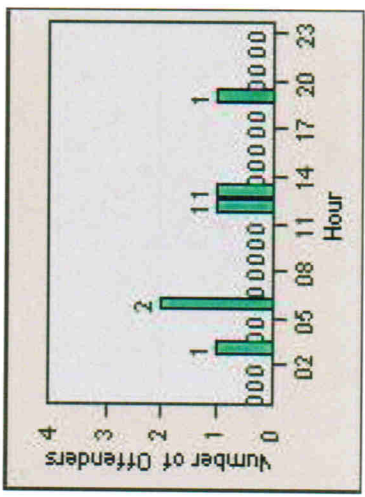

LANE TOTAL

Redflex Redlight Offender Statistics

CONTRACT: Victorville **LOCATION:** VIC-D7-03 D Street and 7th Street
DATE FROM: 01-Jul-2009 **DATE TO:** 31-Jul-2009

LANE 1

LANE 2

LANE 3

Redflex Redlight Offender Statistics