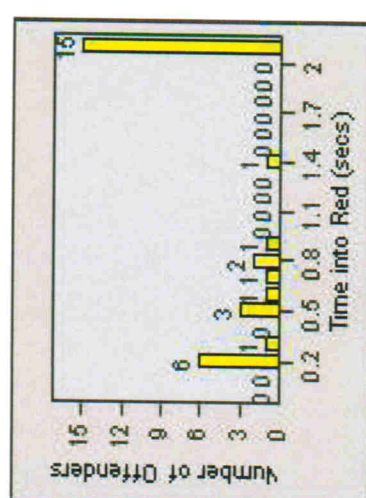

LANE TOTAL

Redflex Redlight Offender Statistics

CONTRACT: Victorville **LOCATION:** VIC-LPSE-01 La Paz Drive and Seventh Street
DATE FROM: 01-Jul-2009 **DATE TO:** 31-Jul-2009

LANE 1

LANE 2

LANE 3

Redflex Redlight Offender Statistics