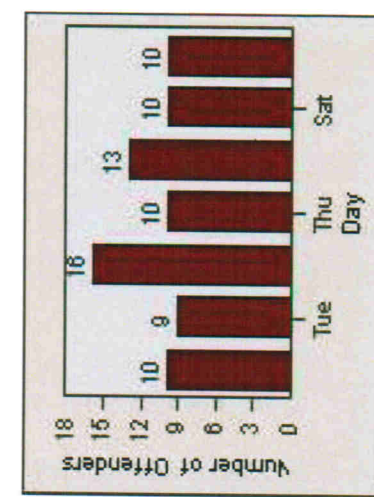

LANE TOTAL

Redflex Redlight Offender Statistics

CONTRACT: Victorville **LOCATION:** VIC-PAPA-01 Palmdale Road and Park Avenue
DATE FROM: 01-Jul-2009 **DATE TO:** 31-Jul-2009

LANE 1

LANE 2

LANE 3

Redflex Redlight Offender Statistics

CONTRACT: Victorville **LOCATION:** VIC-PAPA-01 Palmdale Road and Park Avenue
DATE FROM: 01-Jul-2009 **DATE TO:** 31-Jul-2009

LANE 4

LANE 5

Redflex Redlight Offender Statistics

CONTRACT: Victorville **LOCATION:** VIC-PAPA-01 Palmdale Road and Park Avenue
DATE FROM: 01-Jul-2009 **DATE TO:** 31-Jul-2009