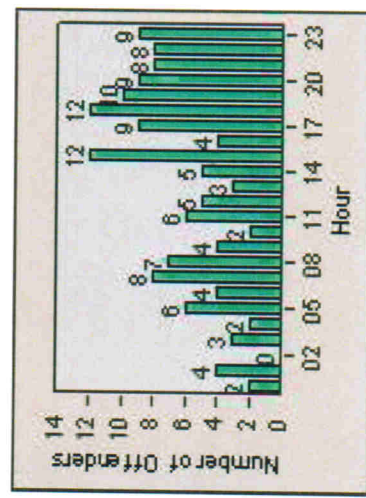

CONTRACT: Victorville **LOCATION:** VIC-PAAM-01 Palmdale Road and Amargosa Road
DATE FROM: 01-Jul-2009 **DATE TO:** 31-Jul-2009

LANE 4

LANE 5

Redflex Redlight Offender Statistics

CONTRACT: Victorville **LOCATION:** VIC-PAAM-01 Palmdale Road and Amargosa Road
DATE FROM: 01-Jul-2009 **DATE TO:** 31-Jul-2009

LANE TOTAL

Redflex Redlight Offender Statistics

CONTRACT: Victorville **LOCATION:** VIC-PAPA-01 Palmdale Road and Park Avenue
DATE FROM: 01-Jul-2009 **DATE TO:** 31-Jul-2009

LANE 1

LANE 2

LANE 3

Redflex Redlight Offender Statistics

CONTRACT: Victorville **LOCATION:** VIC-PAPA-01 Palmdale Road and Park Avenue
DATE FROM: 01-Jul-2009 **DATE TO:** 31-Jul-2009

LANE 4

LANE 5

Redflex Redlight Offender Statistics

CONTRACT: Victorville **LOCATION:** VIC-PAPA-01 Palmdale Road and Park Avenue
DATE FROM: 01-Jul-2009 **DATE TO:** 31-Jul-2009