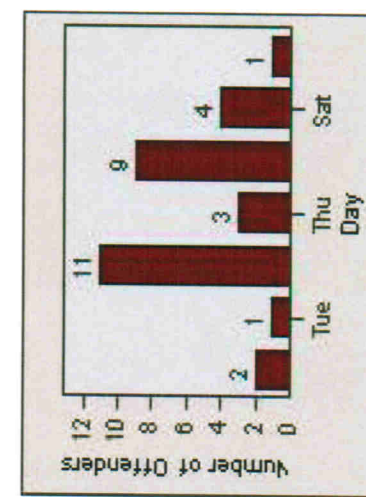

LANE TOTAL

Redflex Redlight Offender Statistics

CONTRACT: Victorville **LOCATION:** VIC-LPSE-01 La Paz Drive and Seventh Street
DATE FROM: 01-Jul-2009 **DATE TO:** 31-Jul-2009

LANE 1

LANE 2

LANE 3

Redflex Redlight Offender Statistics