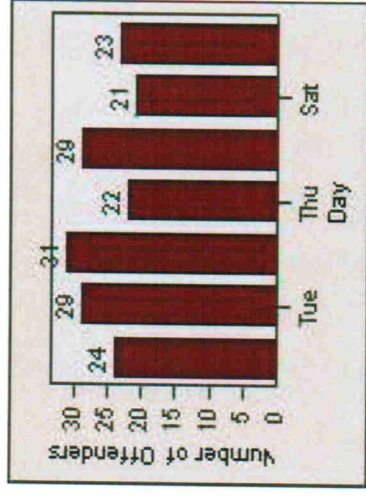

LANE TOTAL

Redflex Redlight Offender Statistics

CONTRACT: Victorville **LOCATION:** VIC-PAAM-01 Palmdale Road and Amargosa Road
DATE FROM: 01-Jul-2009 **DATE TO:** 31-Jul-2009

LANE 1

LANE 2

LANE 3

Redflex Redlight Offender Statistics

CONTRACT: Victorville **LOCATION:** VIC-PAAM-01 Palmdale Road and Amargosa Road
DATE FROM: 01-Jul-2009 **DATE TO:** 31-Jul-2009

LANE 4

LANE 5

Redflex Redlight Offender Statistics

CONTRACT: Victorville **LOCATION:** VIC-PAAM-01 Palmdale Road and Amargosa Road
DATE FROM: 01-Jul-2009 **DATE TO:** 31-Jul-2009