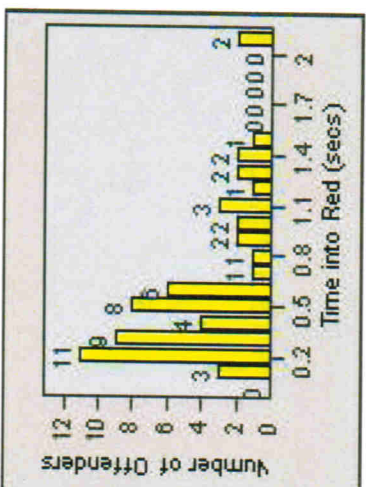

Redflex Redlight Offender Statistics

CONTRACT: Victorville **LOCATION:** VIC-D7-01 D Street and 7th Street
DATE FROM: 01-Jul-2009 **DATE TO:** 31-Jul-2009

LANE 1

LANE 2

LANE 3

Redflex Redlight Offender Statistics