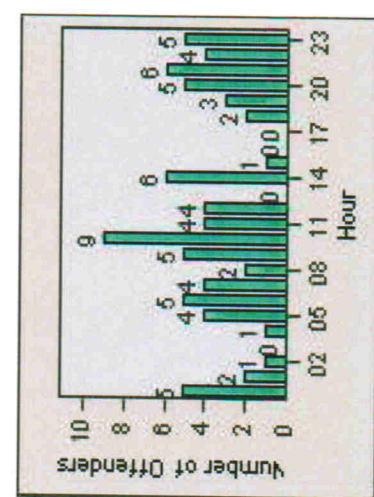

LANE TOTAL

Redflex Redlight Offender Statistics

CONTRACT: Victorville **LOCATION:** VIC-PAPA-01 Palmdale Road and Park Avenue
DATE FROM: 01-Jul-2009 **DATE TO:** 31-Jul-2009

LANE 1

LANE 2

LANE 3

Redflex Redlight Offender Statistics

CONTRACT: Victorville **LOCATION:** VIC-PAPA-01 Palmdale Road and Park Avenue
DATE FROM: 01-Jul-2009 **DATE TO:** 31-Jul-2009

LANE 4

LANE 5

Redflex Redlight Offender Statistics

CONTRACT: Victorville **LOCATION:** VIC-PAPA-01 Palmdale Road and Park Avenue
DATE FROM: 01-Jul-2009 **DATE TO:** 31-Jul-2009