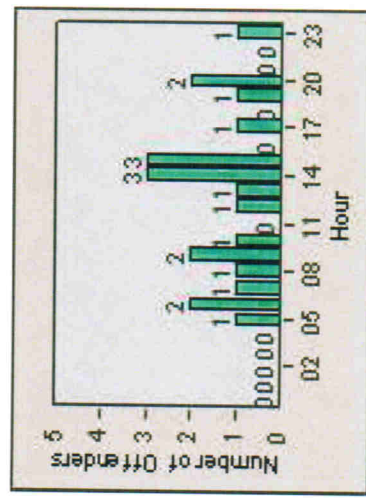

LANE TOTAL

Redflex Redlight Offender Statistics

CONTRACT: Victorville **LOCATION:** VIC-SELP-01 La Paz Drive and Seventh Street
DATE FROM: 01-Jul-2009 **DATE TO:** 31-Jul-2009

LANE 1

LANE 2

LANE 3

Redflex Redlight Offender Statistics

CONTRACT: Victorville **LOCATION:** VIC-SELP-01 La Paz Drive and Seventh Street
DATE FROM: 01-Jul-2009 **DATE TO:** 31-Jul-2009

LANE 4

LANE 5

Redflex Redlight Offender Statistics

CONTRACT: Victorville **LOCATION:** VIC-SELP-01 La Paz Drive and Seventh Street
DATE FROM: 01-Jul-2009 **DATE TO:** 31-Jul-2009