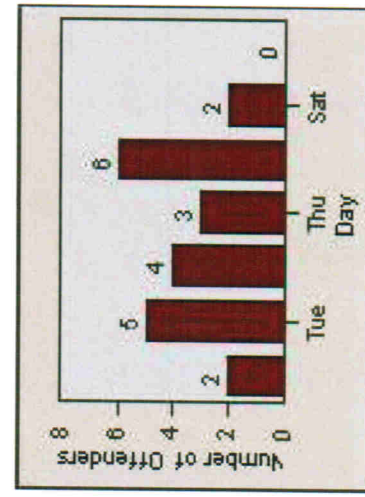

LANE TOTAL

Redflex Redlight Offender Statistics

CONTRACT: Victorville **LOCATION:** VIC-LPSE-01 La Paz Drive and Seventh Street
DATE FROM: 01-Jul-2009 **DATE TO:** 31-Jul-2009

LANE 1

LANE 2

LANE 3

Redflex Redlight Offender Statistics