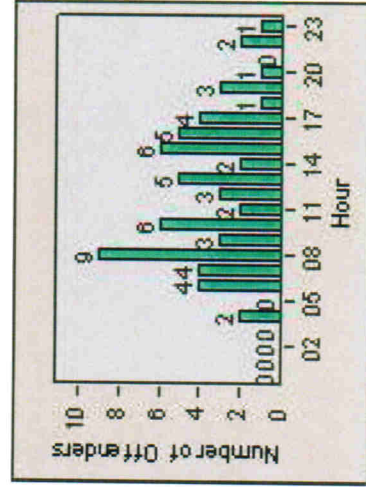

Redflex Redlight Offender Statistics

CONTRACT: Victorville **LOCATION:** VIC-D7-01 D Street and 7th Street
DATE FROM: 01-Jul-2009 **DATE TO:** 31-Jul-2009

LANE 1

LANE 2

LANE 3

Redflex Redlight Offender Statistics

CONTRACT: Victorville **LOCATION:** VIC-D7-01 D Street and 7th Street
DATE FROM: 01-Jul-2009 **DATE TO:** 31-Jul-2009

LANE 4

LANE 5

Redflex Redlight Offender Statistics

CONTRACT: Victorville **LOCATION:** VIC-D7-01 D Street and 7th Street
DATE FROM: 01-Jul-2009 **DATE TO:** 31-Jul-2009

LANE TOTAL

Redflex Redlight Offender Statistics

CONTRACT: Victorville **LOCATION:** VIC-D7-03 D Street and 7th Street
DATE FROM: 01-Jul-2009 **DATE TO:** 31-Jul-2009

LANE 1

LANE 2

LANE 3

Redflex Redlight Offender Statistics