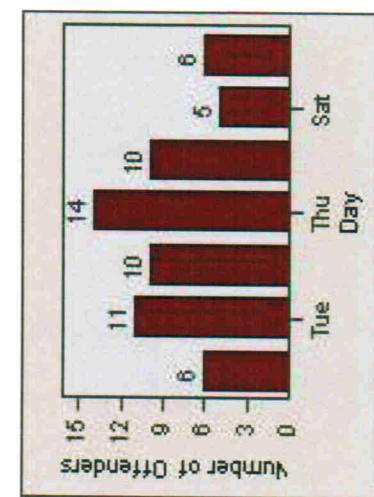

LANE TOTAL

Redflex Redlight Offender Statistics

CONTRACT: Victorville **LOCATION:** VIC-PAAM-01 Palmdale Road and Amargosa Road
DATE FROM: 01-Jul-2009 **DATE TO:** 31-Jul-2009

LANE 1

LANE 2

LANE 3

Redflex Redlight Offender Statistics

CONTRACT: Victorville **LOCATION:** VIC-PAAM-01 Palmdale Road and Amargosa Road
DATE FROM: 01-Jul-2009 **DATE TO:** 31-Jul-2009

LANE 4

LANE 5

Redflex Redlight Offender Statistics

CONTRACT: Victorville **LOCATION:** VIC-PAAM-01 Palmdale Road and Amargosa Road
DATE FROM: 01-Jul-2009 **DATE TO:** 31-Jul-2009