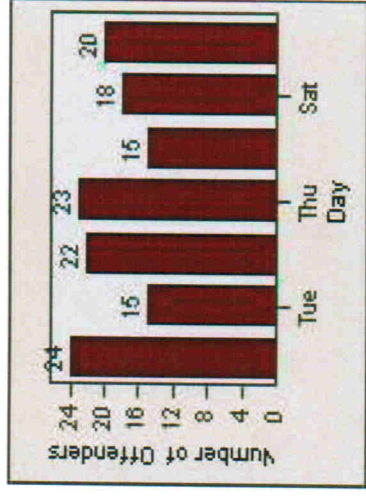

Redflex Redlight Offender Statistics

CONTRACT: Victorville   **LOCATION:** VIC-D7-03 D Street and 7th Street
DATE FROM: 01-Jul-2009   **DATE TO:** 31-Jul-2009

LANE 4

LANE 5