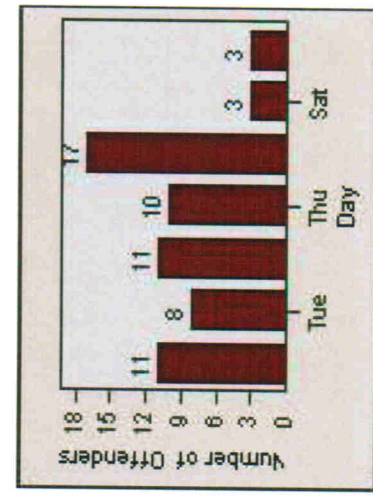

LANE TOTAL

Redflex Redlight Offender Statistics

CONTRACT: Victorville **LOCATION:** VIC-PAPA-01 Palmdale Road and Park Avenue
DATE FROM: 01-Jul-2009 **DATE TO:** 31-Jul-2009

LANE 1

LANE 2

LANE 3

Redflex Redlight Offender Statistics

CONTRACT: Victorville **LOCATION:** VIC-PAPA-01 Palmdale Road and Park Avenue
DATE FROM: 01-Jul-2009 **DATE TO:** 31-Jul-2009

LANE 4

LANE 5

Redflex Redlight Offender Statistics

CONTRACT: Victorville **LOCATION:** VIC-PAPA-01 Palmdale Road and Park Avenue
DATE FROM: 01-Jul-2009 **DATE TO:** 31-Jul-2009