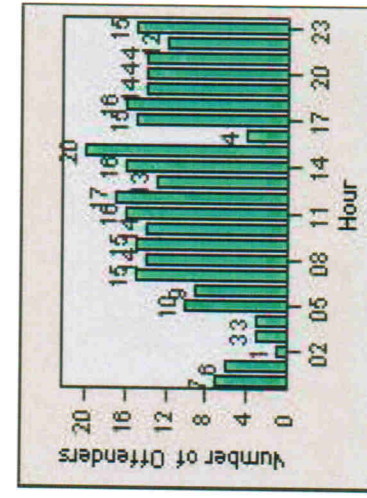

LANE TOTAL

Redflex Redlight Offender Statistics

CONTRACT: Victorville **LOCATION:** VIC-PAPA-01 Palmdale Road and Park Avenue
DATE FROM: 01-Jul-2009 **DATE TO:** 31-Jul-2009

LANE 1

LANE 2

LANE 3

Redflex Redlight Offender Statistics

CONTRACT: Victorville **LOCATION:** VIC-PAPA-01 Palmdale Road and Park Avenue
DATE FROM: 01-Jul-2009 **DATE TO:** 31-Jul-2009

LANE 4

LANE 5

Redflex Redlight Offender Statistics

CONTRACT: Victorville **LOCATION:** VIC-PAPA-01 Palmdale Road and Park Avenue
DATE FROM: 01-Jul-2009 **DATE TO:** 31-Jul-2009

LANE TOTAL

Redflex Redlight Offender Statistics

CONTRACT: Victorville **LOCATION:** VIC-SELP-01 La Paz Drive and Seventh Street
DATE FROM: 01-Jul-2009 **DATE TO:** 31-Jul-2009

LANE 1

LANE 2

LANE 3

Redflex Redlight Offender Statistics