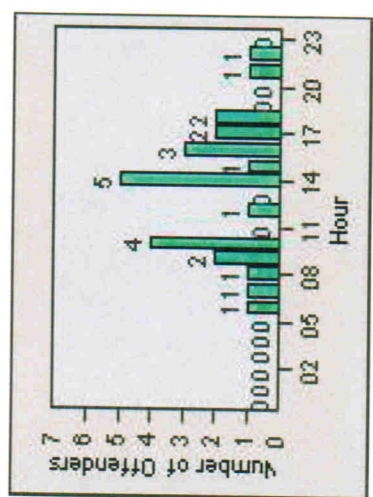

LANE TOTAL

Redflex Redlight Offender Statistics

CONTRACT: Victorville **LOCATION:** VIC-SELP-01 La Paz Drive and Seventh Street
DATE FROM: 01-Jul-2009 **DATE TO:** 31-Jul-2009

LANE 1

LANE 2

LANE 3

Redflex Redlight Offender Statistics

CONTRACT: Victorville **LOCATION:** VIC-SELP-01 La Paz Drive and Seventh Street
DATE FROM: 01-Jul-2009 **DATE TO:** 31-Jul-2009

LANE 4

LANE 5

Redflex Redlight Offender Statistics

CONTRACT: Victorville **LOCATION:** VIC-SELP-01 La Paz Drive and Seventh Street
DATE FROM: 01-Jul-2009 **DATE TO:** 31-Jul-2009