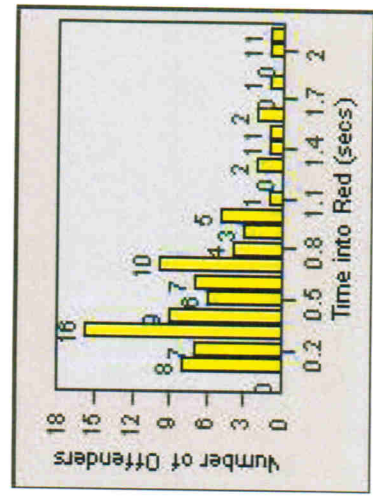

LANE TOTAL

Redflex Redlight Offender Statistics

CONTRACT: Victorville **LOCATION:** VIC-SELP-01 La Paz Drive and Seventh Street
DATE FROM: 01-Jul-2009 **DATE TO:** 31-Jul-2009

LANE 1

LANE 2

LANE 3

Redflex Redlight Offender Statistics

CONTRACT: Victorville **LOCATION:** VIC-SELP-01 La Paz Drive and Seventh Street
DATE FROM: 01-Jul-2009 **DATE TO:** 31-Jul-2009

LANE 4

LANE 5

Redflex Redlight Offender Statistics

CONTRACT: Victorville **LOCATION:** VIC-SELP-01 La Paz Drive and Seventh Street
DATE FROM: 01-Jul-2009 **DATE TO:** 31-Jul-2009