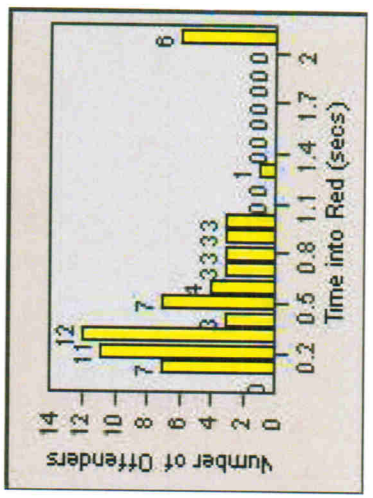

LANE TOTAL

Redflex Redlight Offender Statistics

CONTRACT: Victorville **LOCATION:** VIC-PAPA-01 Palmdale Road and Park Avenue
DATE FROM: 01-Jul-2009 **DATE TO:** 31-Jul-2009

LANE 1

LANE 2

LANE 3

Redflex Redlight Offender Statistics