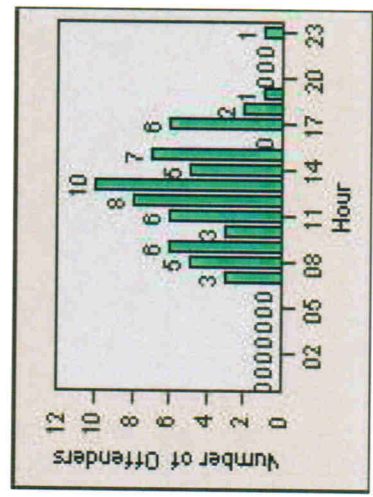

LANE TOTAL

Redflex Redlight Offender Statistics

CONTRACT: Victorville **LOCATION:** VIC-PAPA-01 Palmdale Road and Park Avenue
DATE FROM: 01-Jul-2009 **DATE TO:** 31-Jul-2009

LANE 1

LANE 2

LANE 3

Redflex Redlight Offender Statistics

CONTRACT: Victorville **LOCATION:** VIC-PAPA-01 Palmdale Road and Park Avenue
DATE FROM: 01-Jul-2009 **DATE TO:** 31-Jul-2009

LANE 4

LANE 5

Redflex Redlight Offender Statistics

CONTRACT: Victorville **LOCATION:** VIC-PAPA-01 Palmdale Road and Park Avenue
DATE FROM: 01-Jul-2009 **DATE TO:** 31-Jul-2009