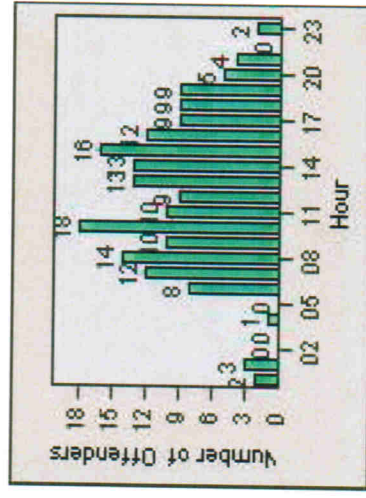

LANE TOTAL

Redflex Redlight Offender Statistics

CONTRACT: Victorville **LOCATION:** VIC-PAAM-01 Palmdale Road and Amargosa Road
DATE FROM: 01-Jul-2009 **DATE TO:** 31-Jul-2009

LANE 1

LANE 2

LANE 3

Redflex Redlight Offender Statistics

CONTRACT: Victorville **LOCATION:** VIC-PAAM-01 Palmdale Road and Amargosa Road
DATE FROM: 01-Jul-2009 **DATE TO:** 31-Jul-2009

LANE 4

LANE 5

Redflex Redlight Offender Statistics

CONTRACT: Victorville **LOCATION:** VIC-PAAM-01 Palmdale Road and Amargosa Road
DATE FROM: 01-Jul-2009 **DATE TO:** 31-Jul-2009