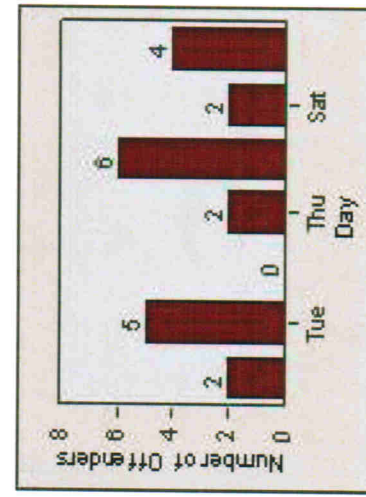

LANE TOTAL

Redflex Redlight Offender Statistics

CONTRACT: Victorville **LOCATION:** VIC-SELP-01 La Paz Drive and Seventh Street
DATE FROM: 01-Jul-2009 **DATE TO:** 31-Jul-2009

LANE 1

LANE 2

LANE 3

Redflex Redlight Offender Statistics

CONTRACT: Victorville **LOCATION:** VIC-SELP-01 La Paz Drive and Seventh Street
DATE FROM: 01-Jul-2009 **DATE TO:** 31-Jul-2009

LANE 4

LANE 5

Redflex Redlight Offender Statistics

CONTRACT: Victorville **LOCATION:** VIC-SELP-01 La Paz Drive and Seventh Street
DATE FROM: 01-Jul-2009 **DATE TO:** 31-Jul-2009