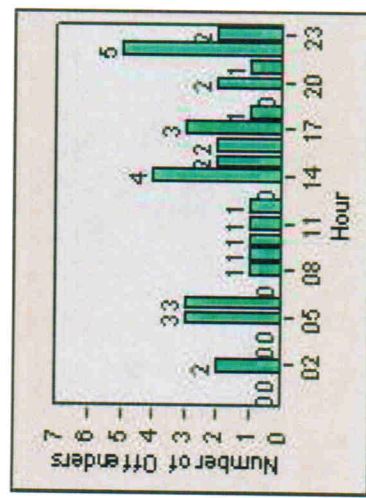

LANE TOTAL

Redflex Redlight Offender Statistics

CONTRACT: Victorville **LOCATION:** VIC-D7-03 D Street and 7th Street
DATE FROM: 01-Jul-2009 **DATE TO:** 31-Jul-2009

LANE 1

LANE 2

LANE 3

Redflex Redlight Offender Statistics

CONTRACT: Victorville **LOCATION:** VIC-D7-03 D Street and 7th Street
DATE FROM: 01-Jul-2009 **DATE TO:** 31-Jul-2009

LANE 4

LANE 5

Redflex Redlight Offender Statistics

CONTRACT: Victorville **LOCATION:** VIC-D7-03 D Street and 7th Street
DATE FROM: 01-Jul-2009 **DATE TO:** 31-Jul-2009