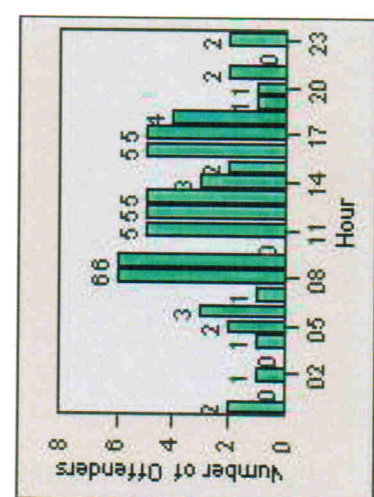

LANE TOTAL

Redflex Redlight Offender Statistics

CONTRACT: Victorville **LOCATION:** VIC-PAAM-01 Palmdale Road and Amargosa Road
DATE FROM: 01-Jul-2009 **DATE TO:** 31-Jul-2009

LANE 1

LANE 2

LANE 3

Redflex Redlight Offender Statistics

CONTRACT: Victorville **LOCATION:** VIC-PAAM-01 Palmdale Road and Amargosa Road
DATE FROM: 01-Jul-2009 **DATE TO:** 31-Jul-2009

LANE 4

LANE 5

Redflex Redlight Offender Statistics

CONTRACT: Victorville **LOCATION:** VIC-PAAM-01 Palmdale Road and Amargosa Road
DATE FROM: 01-Jul-2009 **DATE TO:** 31-Jul-2009