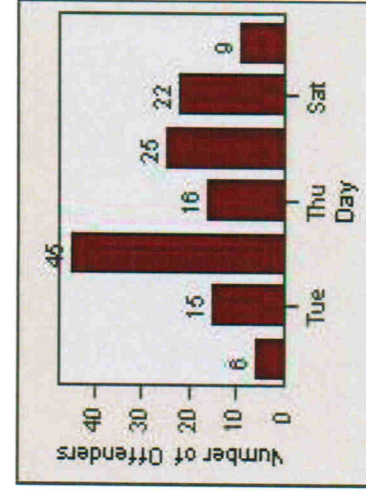

Redflex Redlight Offender Statistics

CONTRACT: Victorville   **LOCATION:** VIC-LPSE-01 La Paz Drive and Seventh Street
DATE FROM: 01-Jul-2009   **DATE TO:** 31-Jul-2009

LANE 4

LANE 5