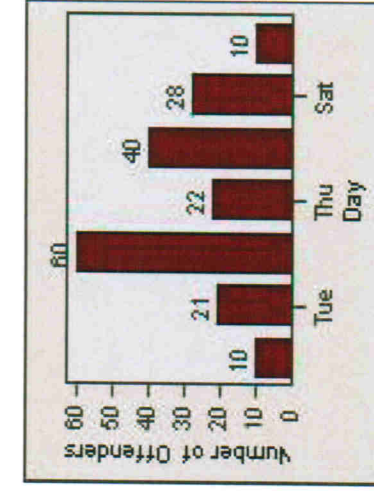

CONTRACT: Victorville **LOCATION:** VIC-LPSE-01 La Paz Drive and Seventh Street
DATE FROM: 01-Jul-2009 **DATE TO:** 31-Jul-2009

LANE 4

LANE 5

Redflex Redlight Offender Statistics

CONTRACT: Victorville **LOCATION:** VIC-LPSE-01 La Paz Drive and Seventh Street
DATE FROM: 01-Jul-2009 **DATE TO:** 31-Jul-2009

LANE TOTAL

Redflex Redlight Offender Statistics

CONTRACT: Victorville **LOCATION:** VIC-PAAM-01 Palmdale Road and Amargosa Road
DATE FROM: 01-Jul-2009 **DATE TO:** 31-Jul-2009

LANE 1

LANE 2

LANE 3

Redflex Redlight Offender Statistics