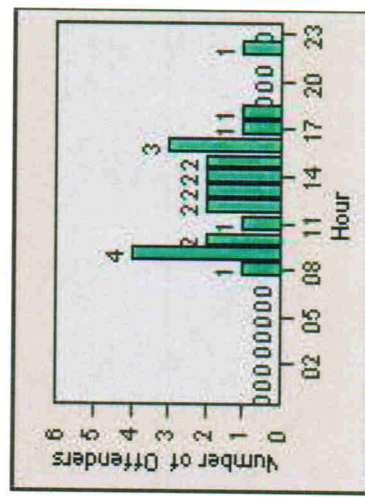

LANE TOTAL

Redflex Redlight Offender Statistics

CONTRACT: Victorville **LOCATION:** VIC-LPSE-01 La Paz Drive and Seventh Street
DATE FROM: 01-Jul-2009 **DATE TO:** 31-Jul-2009

LANE 1

LANE 2

LANE 3

Redflex Redlight Offender Statistics