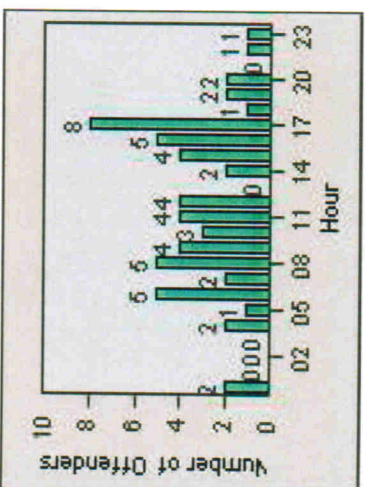

Redflex Redlight Offender Statistics

CONTRACT: Victorville **LOCATION:** VIC-D7-01 D Street and 7th Street
DATE FROM: 01-Jul-2009 **DATE TO:** 31-Jul-2009

LANE 1

LANE 2

LANE 3

Redflex Redlight Offender Statistics