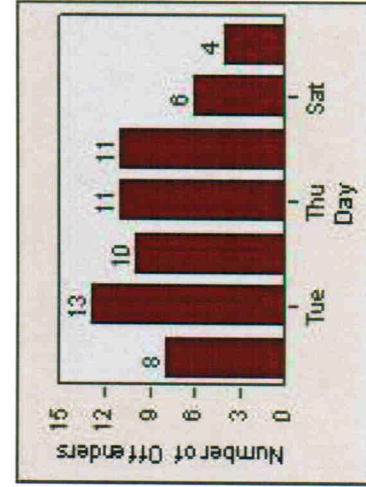

Redflex Redlight Offender Statistics

CONTRACT: Victorville **LOCATION:** VIC-D7-01 D Street and 7th Street
DATE FROM: 01-Jul-2009 **DATE TO:** 31-Jul-2009

LANE 1

LANE 2

LANE 3

Redflex Redlight Offender Statistics

CONTRACT: Victorville **LOCATION:** VIC-D7-01 D Street and 7th Street
DATE FROM: 01-Jul-2009 **DATE TO:** 31-Jul-2009

LANE 4

LANE 5

Redflex Redlight Offender Statistics

CONTRACT: Victorville **LOCATION:** VIC-D7-01 D Street and 7th Street
DATE FROM: 01-Jul-2009 **DATE TO:** 31-Jul-2009