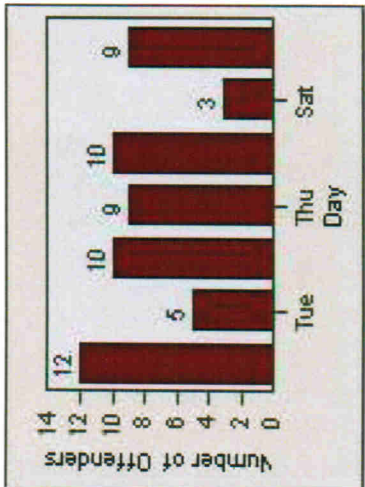

Redflex Redlight Offender Statistics

CONTRACT: Victorville **LOCATION:** VIC-D7-01 D Street and 7th Street
DATE FROM: 01-Jul-2009 **DATE TO:** 31-Jul-2009

LANE 1

LANE 2

LANE 3

Redflex Redlight Offender Statistics

CONTRACT: Victorville **LOCATION:** VIC-D7-01 D Street and 7th Street
DATE FROM: 01-Jul-2009 **DATE TO:** 31-Jul-2009

LANE 4

LANE 5

Redflex Redlight Offender Statistics

CONTRACT: Victorville **LOCATION:** VIC-D7-01 D Street and 7th Street
DATE FROM: 01-Jul-2009 **DATE TO:** 31-Jul-2009