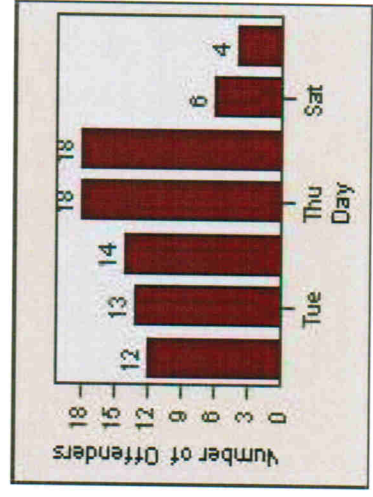

CONTRACT: Victorville **LOCATION:** VIC-PAPA-01 Palmdale Road and Park Avenue
DATE FROM: 01-Jul-2009 **DATE TO:** 31-Jul-2009

LANE 4

LANE 5

Redflex Redlight Offender Statistics

CONTRACT: Victorville **LOCATION:** VIC-PAPA-01 Palmdale Road and Park Avenue
DATE FROM: 01-Jul-2009 **DATE TO:** 31-Jul-2009

LANE TOTAL

Redflex Redlight Offender Statistics

CONTRACT: Victorville **LOCATION:** VIC-SELP-01 La Paz Drive and Seventh Street
DATE FROM: 01-Jul-2009 **DATE TO:** 31-Jul-2009

LANE 1

LANE 2

LANE 3

Redflex Redlight Offender Statistics

CONTRACT: Victorville **LOCATION:** VIC-SELP-01 La Paz Drive and Seventh Street
DATE FROM: 01-Jul-2009 **DATE TO:** 31-Jul-2009

LANE 4

LANE 5

Redflex Redlight Offender Statistics

CONTRACT: Victorville **LOCATION:** VIC-SELP-01 La Paz Drive and Seventh Street
DATE FROM: 01-Jul-2009 **DATE TO:** 31-Jul-2009