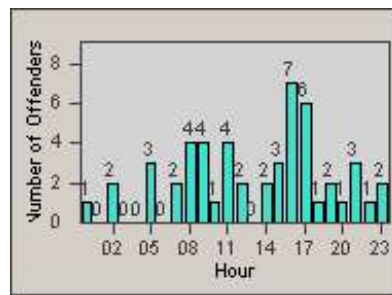

Redflex Redlight Offender Statistics

CONTRACT: Vista
DATE FROM: 1/Jul/2006

LOCATION: VST-EMVW-01 Intersection of Emerald Drive and Vista Way
DATE TO: 31/Jul/2006

LANE 1