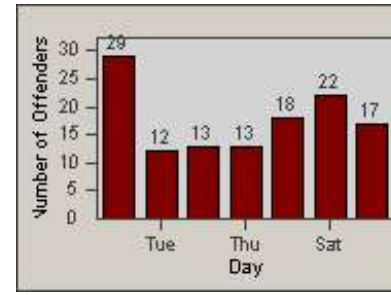

Redflex Redlight Offender Statistics

CONTRACT: Vista
DATE FROM: 1/Jul/2006

LOCATION: VST-EMVW-01 Intersection of Emerald Drive and Vista Way
DATE TO: 31/Jul/2006

LANE 1

LANE 2

LANE 3