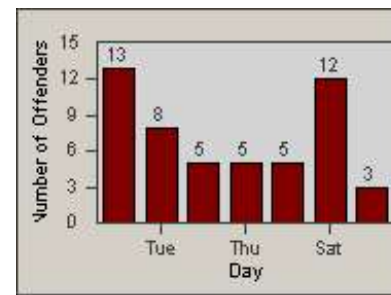

Redflex Redlight Offender Statistics

CONTRACT: Vista
DATE FROM: 1/Jul/2006

LOCATION: VST-EMVW-01 Intersection of Emerald Drive and Vista Way
DATE TO: 31/Jul/2006

LANE 1