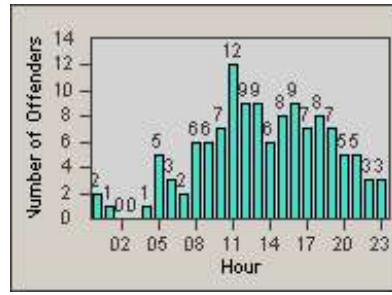

Redflex Redlight Offender Statistics

CONTRACT: Vista
DATE FROM: 1/Jul/2006

LOCATION: VST-EMVW-01 Intersection of Emerald Drive and Vista Way
DATE TO: 31/Jul/2006

LANE 1

LANE 2

LANE 3