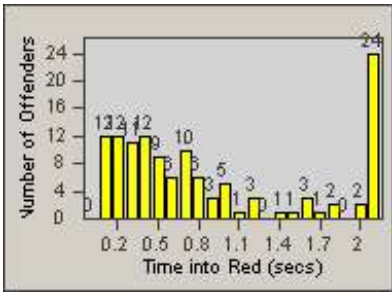

Redflex Redlight Offender Statistics

CONTRACT: Vista
DATE FROM: 1/Jul/2006

LOCATION: VST-EMVW-01 Intersection of Emerald Drive and Vista Way
DATE TO: 31/Jul/2006

LANE 1

LANE 2

LANE 3