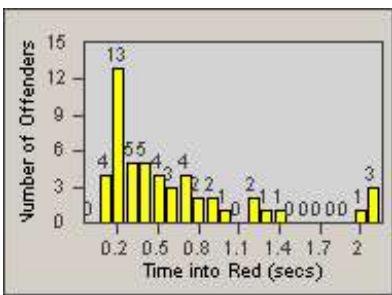

Redflex Redlight Offender Statistics

CONTRACT: Vista
DATE FROM: 1/Jul/2006

LOCATION: VST-EMVW-01 Intersection of Emerald Drive and Vista Way
DATE TO: 31/Jul/2006

LANE 1