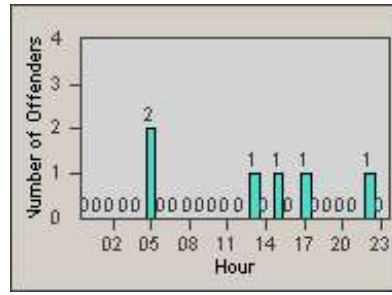

Redflex Redlight Offender Statistics

CONTRACT: Vista
 DATE FROM: 1/Jul/2010

LOCATION: VST-SYSH-01 Sycamore
 DATE TO: 31/Jul/2010

LANE 1

LANE 2

LANE 3

Redflex Redlight Offender Statistics

CONTRACT: Vista
 DATE FROM: 1/Jul/2010

LOCATION: VST-SYSH-01 Sycamore
 DATE TO: 31/Jul/2010

Redflex Redlight Offender Statistics

CONTRACT: Vista
 DATE FROM: 1/Jul/2010

LOCATION: VST-SYSH-01 Sycamore
 DATE TO: 31/Jul/2010