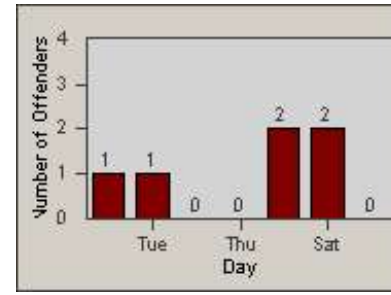

Redflex Redlight Offender Statistics

CONTRACT: Vista
 DATE FROM: 1/Jul/2010

LOCATION: VST-SYSH-01 Sycamore
 DATE TO: 31/Jul/2010

LANE 1

LANE 2

LANE 3

Redflex Redlight Offender Statistics

CONTRACT: Vista
 DATE FROM: 1/Jul/2010

LOCATION: VST-SYSH-01 Sycamore
 DATE TO: 31/Jul/2010

Redflex Redlight Offender Statistics

CONTRACT: Vista
 DATE FROM: 1/Jul/2010

LOCATION: VST-SYSH-01 Sycamore
 DATE TO: 31/Jul/2010