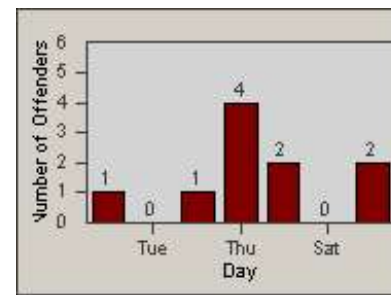

Redflex Redlight Offender Statistics

CONTRACT: Vista
 DATE FROM: 1/Jul/2010

LOCATION: VST-SYSH-01 Sycamore
 DATE TO: 31/Jul/2010

LANE 1

LANE 2

LANE 3

Redflex Redlight Offender Statistics

CONTRACT: Vista
 DATE FROM: 1/Jul/2010

LOCATION: VST-SYSH-01 Sycamore
 DATE TO: 31/Jul/2010

Redflex Redlight Offender Statistics

CONTRACT: Vista
 DATE FROM: 1/Jul/2010

LOCATION: VST-SYSH-01 Sycamore
 DATE TO: 31/Jul/2010