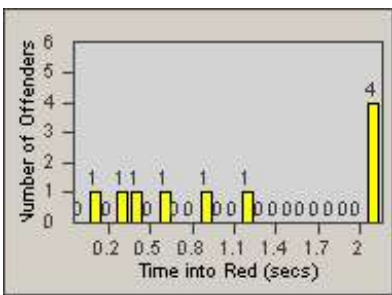

Redflex Redlight Offender Statistics

CONTRACT: Vista
 DATE FROM: 1/Jul/2010

LOCATION: VST-SYSH-01 Sycamore
 DATE TO: 31/Jul/2010

LANE 1

LANE 2

LANE 3

Redflex Redlight Offender Statistics

CONTRACT: Vista
 DATE FROM: 1/Jul/2010

LOCATION: VST-SYSH-01 Sycamore
 DATE TO: 31/Jul/2010

Redflex Redlight Offender Statistics

CONTRACT: Vista
 DATE FROM: 1/Jul/2010

LOCATION: VST-SYSH-01 Sycamore
 DATE TO: 31/Jul/2010