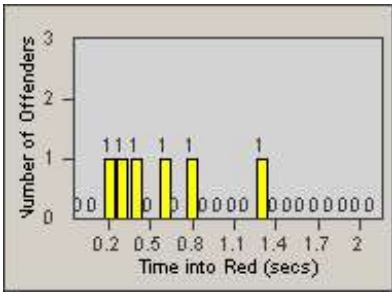

Redflex Redlight Offender Statistics

CONTRACT: Vista
 DATE FROM: 1/Jul/2010

LOCATION: VST-SYSH-01 Sycamore
 DATE TO: 31/Jul/2010

LANE 1

LANE 2

LANE 3

Redflex Redlight Offender Statistics

CONTRACT: Vista
 DATE FROM: 1/Jul/2010

LOCATION: VST-SYSH-01 Sycamore
 DATE TO: 31/Jul/2010

Redflex Redlight Offender Statistics

CONTRACT: Vista
 DATE FROM: 1/Jul/2010

LOCATION: VST-SYSH-01 Sycamore
 DATE TO: 31/Jul/2010