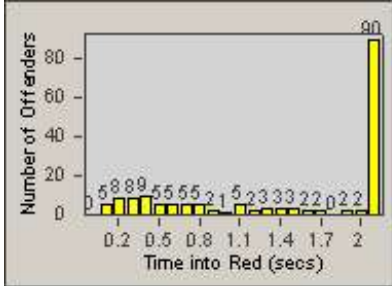

Redflex Redlight Offender Statistics

CONTRACT: Vista
 DATE FROM: 1/Jul/2010

LOCATION: VST-SYSH-01 Sycamore
 DATE TO: 31/Jul/2010

LANE 1

LANE 2

LANE 3

Redflex Redlight Offender Statistics

CONTRACT: Vista
 DATE FROM: 1/Jul/2010

LOCATION: VST-SYSH-01 Sycamore
 DATE TO: 31/Jul/2010

Redflex Redlight Offender Statistics

CONTRACT: Vista
 DATE FROM: 1/Jul/2010

LOCATION: VST-SYSH-01 Sycamore
 DATE TO: 31/Jul/2010