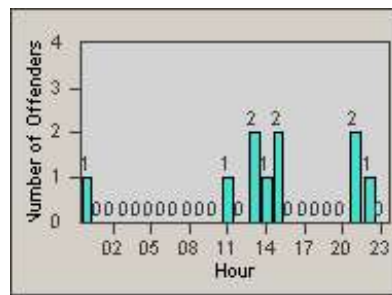

Redflex Redlight Offender Statistics

CONTRACT: Vista
 DATE FROM: 1/Jul/2010

LOCATION: VST-SYSH-01 Sycamore
 DATE TO: 31/Jul/2010

LANE 1

LANE 2

LANE 3

Redflex Redlight Offender Statistics

CONTRACT: Vista
 DATE FROM: 1/Jul/2010

LOCATION: VST-SYSH-01 Sycamore
 DATE TO: 31/Jul/2010

Redflex Redlight Offender Statistics

CONTRACT: Vista
 DATE FROM: 1/Jul/2010

LOCATION: VST-SYSH-01 Sycamore
 DATE TO: 31/Jul/2010